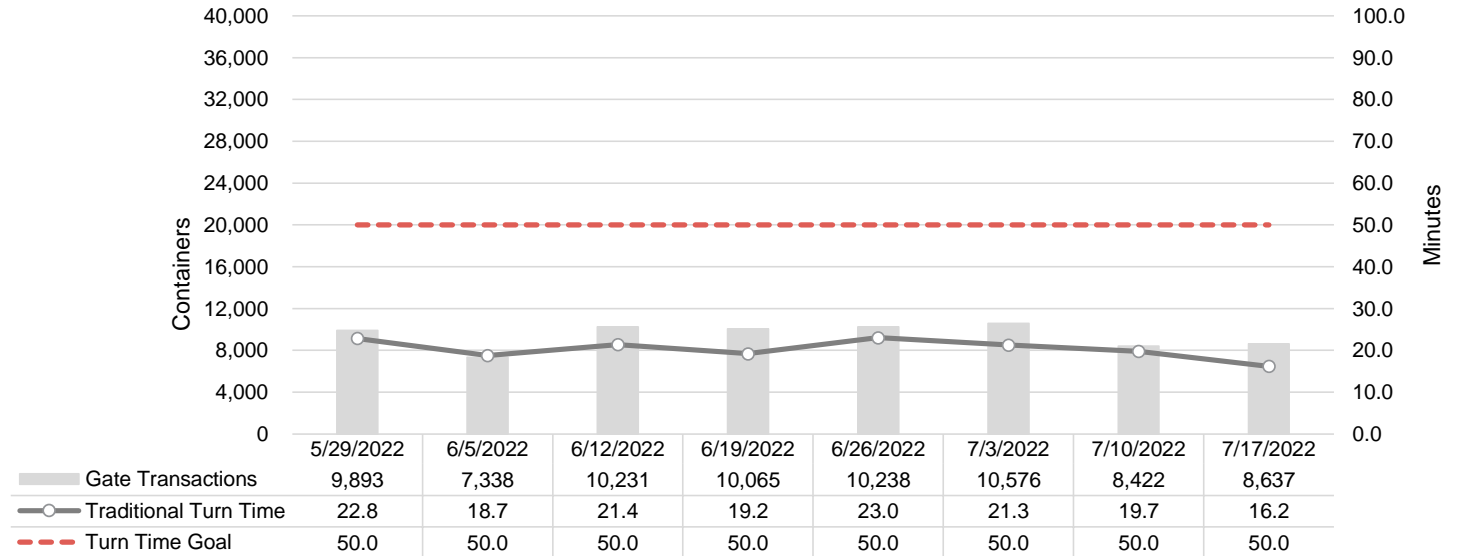

Port of Virginia Weekly Metrics

Gate Transactions

NIT Gate Transactions

VIG Gate Transactions

POV Gate Transactions

PPCY Gate Transactions

Please note: PPCY Gate Transactions are not included with POV Gate Transaction counts

Truck Reservation System and Hourly Transactions

NIT Truck Reservation Statistics

VIG Truck Reservation Statistics

POV Truck Reservation Statistics

POV Weekly Transactions by Terminal and Hour

Gate Containers and Dwell