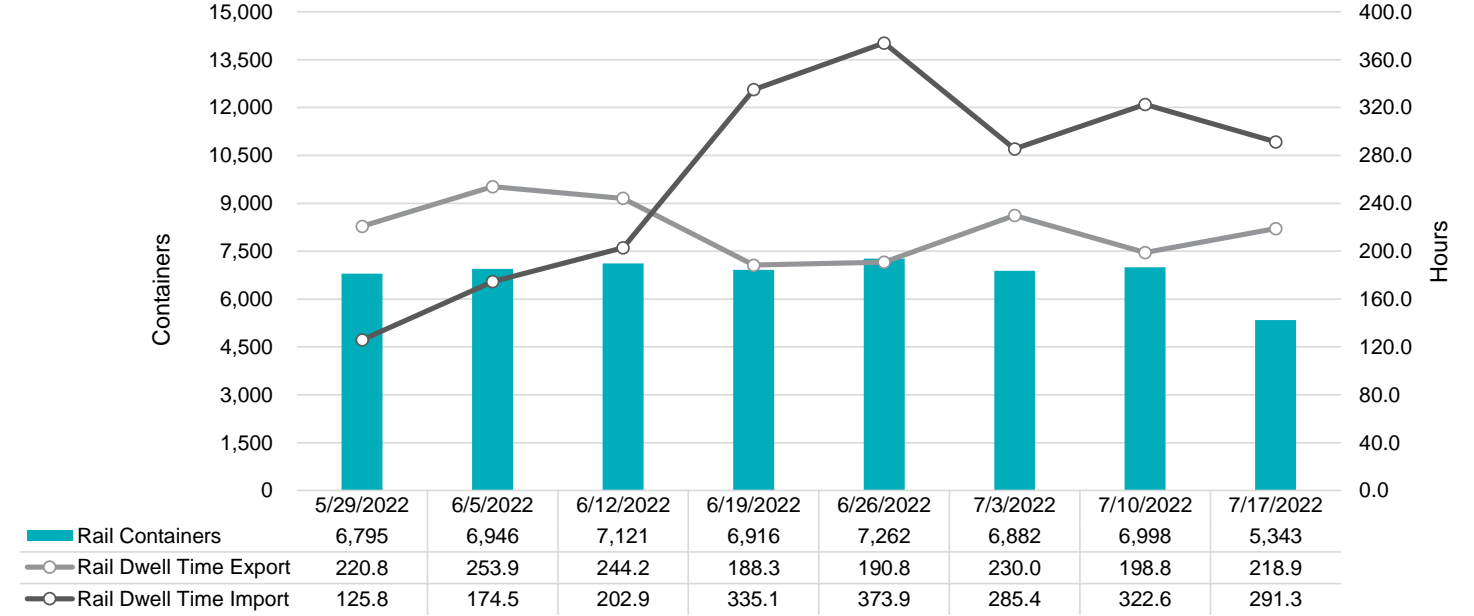

Truck Reservation System and Hourly Transactions

NIT Truck Reservation Statistics

VIG Truck Reservation Statistics

POV Truck Reservation Statistics

POV Weekly Transactions by Terminal and Hour

Gate Containers and Dwell

NIT Gate Containers and Dwell

VIG Gate Containers and Dwell

Gate Transactions- Last 8 Weeks

POV Gate Containers and Dwell

Rail Containers and Dwell

NIT Rail Containers and Dwell

VIG Rail Containers and Dwell

Rail Containers- Last 8 Weeks

POV Rail Containers and Dwell