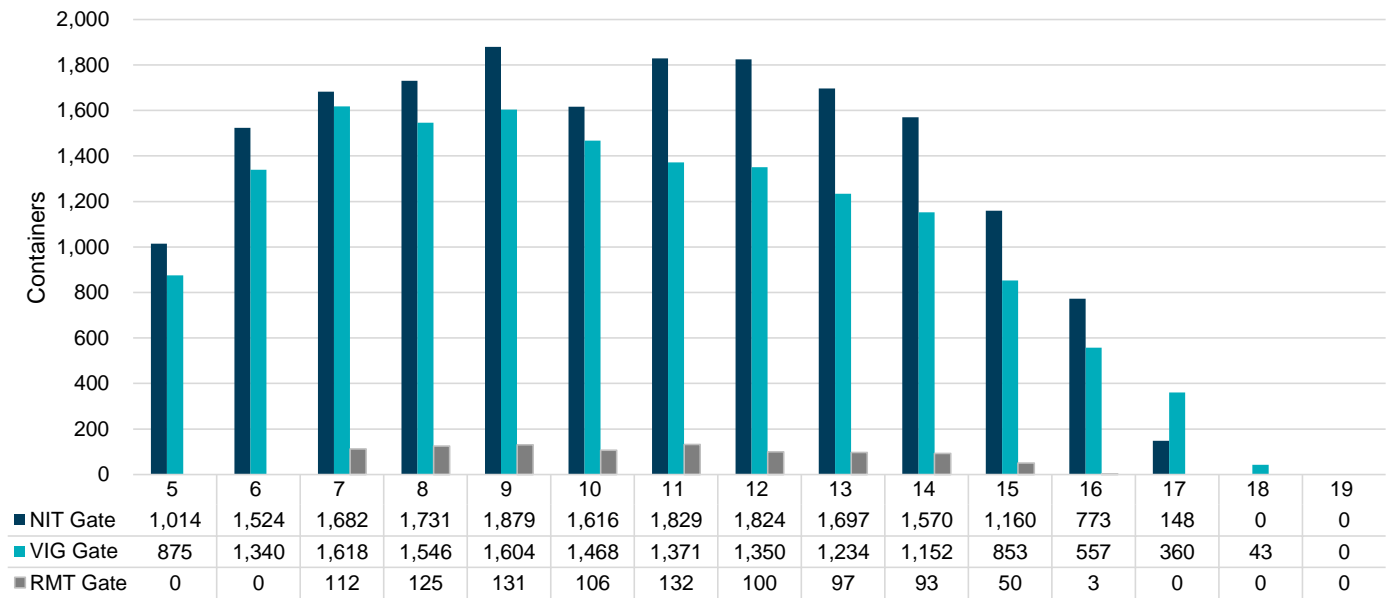

Port of Virginia Weekly Metrics

Gate Transactions

NIT Gate Transactions

VIG Gate Transactions

POV Gate Transactions

PPCY Gate Transactions

Please note: PPCY Gate Transactions are not included with POV Gate Transaction counts

Truck Reservation System and Hourly Transactions

NIT Truck Reservation Statistics

VIG Truck Reservation Statistics

POV Truck Reservation Statistics

POV Weekly Transactions by Terminal and Hour

Gate Containers and Dwell

NIT Gate Containers and Dwell

VIG Gate Containers and Dwell

Gate Transactions- Last 8 Weeks

POV Gate Containers and Dwell

Rail Containers and Dwell

NIT Rail Containers and Dwell

VIG Rail Containers and Dwell