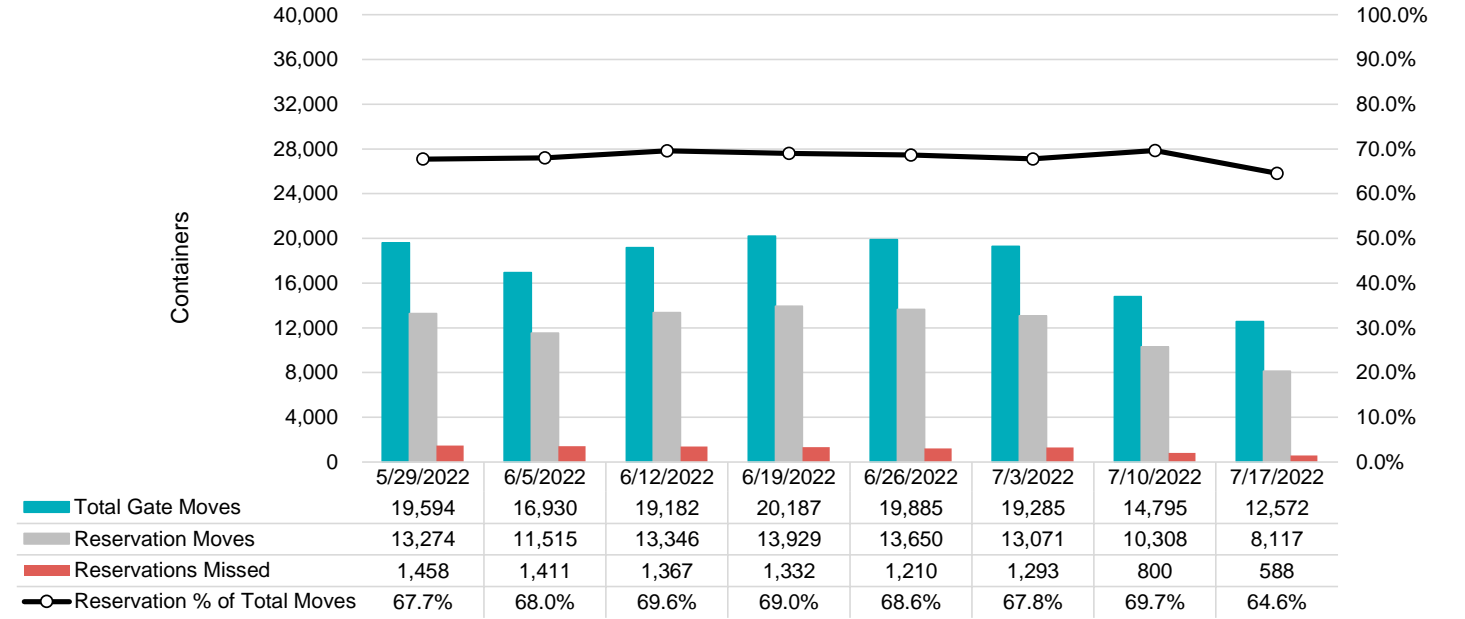

Port of Virginia Weekly Metrics

Gate Transactions

NIT Gate Transactions

VIG Gate Transactions

POV Gate Transactions

PPCY Gate Transactions

Please note: PPCY Gate Transactions are not included with POV Gate Transaction counts

Truck Reservation System and Hourly Transactions

NIT Truck Reservation Statistics

VIG Truck Reservation Statistics

POV Truck Reservation Statistics

POV Weekly Transactions by Terminal and Hour

Gate Containers and Dwell