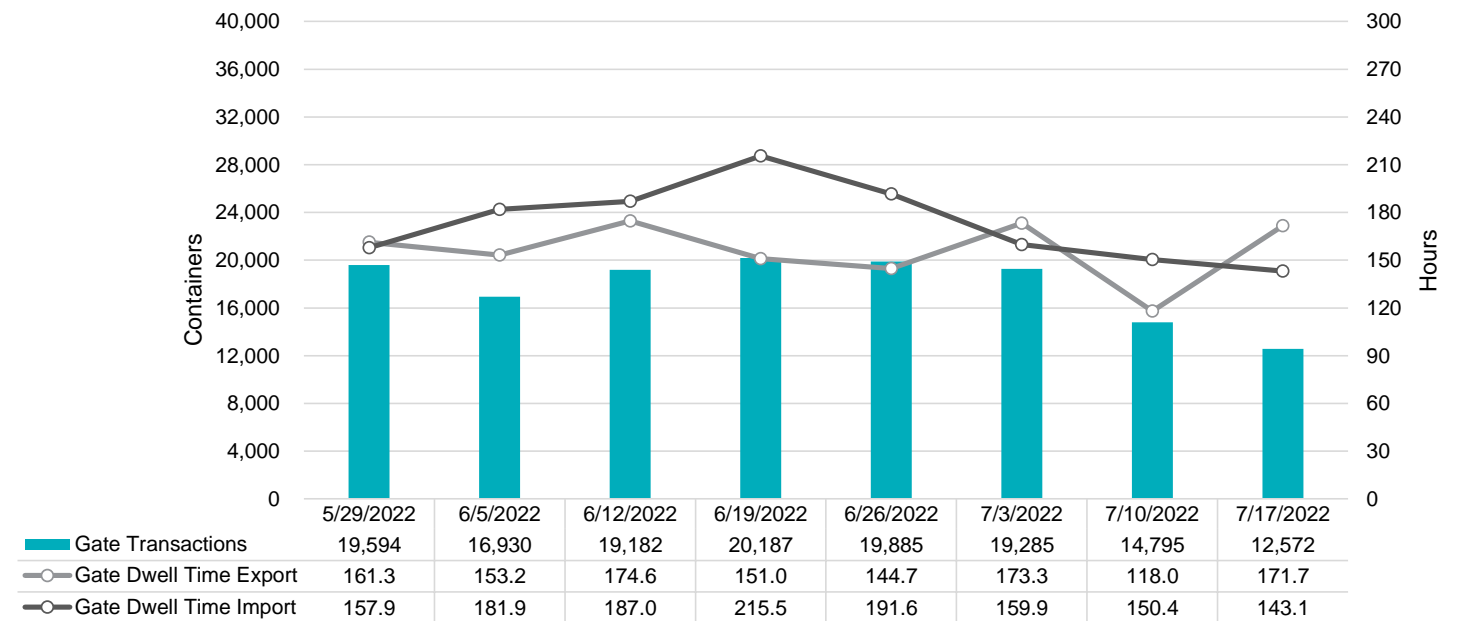

Port of Virginia Weekly Metrics

Gate Transactions

NIT Gate Transactions

VIG Gate Transactions

POV Gate Transactions

PPCY Gate Transactions

Please note: PPCY Gate Transactions are not included with POV Gate Transaction counts

Truck Reservation System and Hourly Transactions

NIT Truck Reservation Statistics

VIG Truck Reservation Statistics

POV Truck Reservation Statistics

POV Weekly Transactions by Terminal and Hour

Gate Containers and Dwell

NIT Gate Containers and Dwell

VIG Gate Containers and Dwell

Gate Transactions- Last 8 Weeks

POV Gate Containers and Dwell

Rail Containers and Dwell

NIT Rail Containers and Dwell

VIG Rail Containers and Dwell