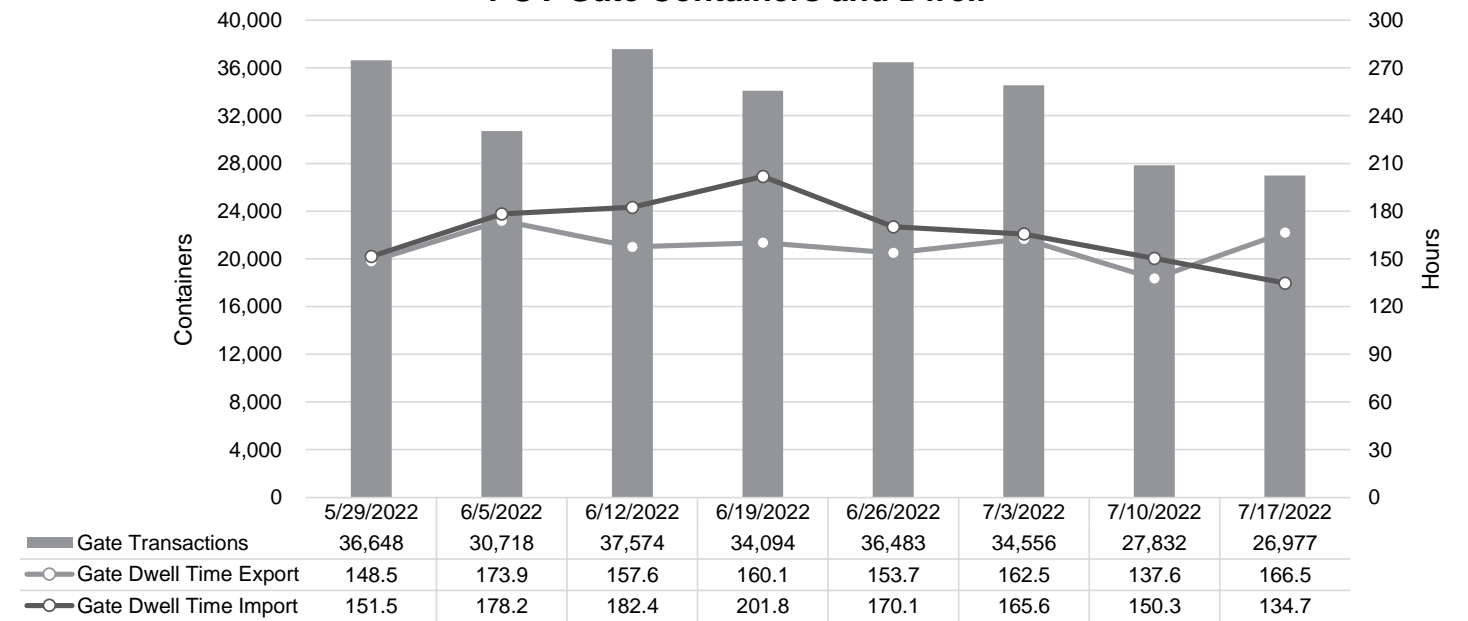

Truck Reservation System and Hourly Transactions

NIT Truck Reservation Statistics

VIG Truck Reservation Statistics

POV Truck Reservation Statistics

POV Weekly Transactions by Terminal and Hour

Gate Containers and Dwell

NIT Gate Containers and Dwell

VIG Gate Containers and Dwell

Gate Transactions- Last 8 Weeks

POV Gate Containers and Dwell

Rail Containers and Dwell

NIT Rail Containers and Dwell

VIG Rail Containers and Dwell

Rail Containers- Last 8 Weeks

POV Rail Containers and Dwell