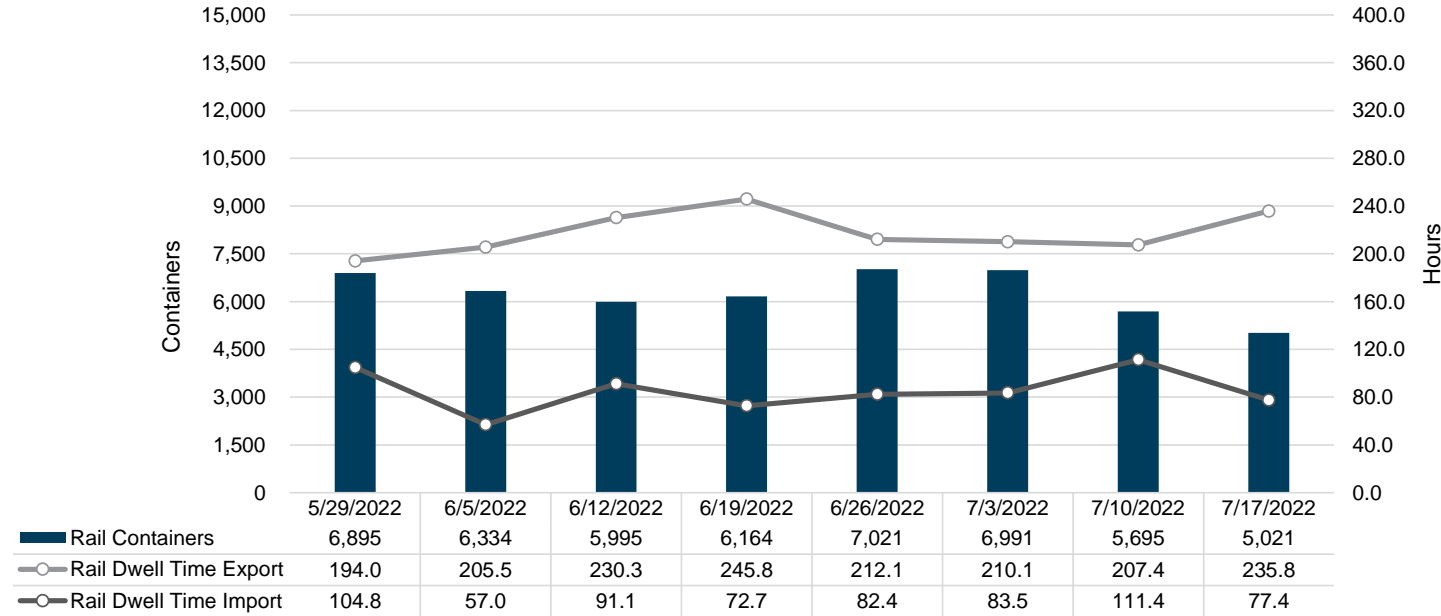

NIT Gate Containers and Dwell

VIG Gate Containers and Dwell

Gate Transactions- Last 8 Weeks

POV Gate Containers and Dwell

Rail Containers and Dwell

NIT Rail Containers and Dwell

VIG Rail Containers and Dwell

Rail Containers- Last 8 Weeks

POV Rail Containers and Dwell