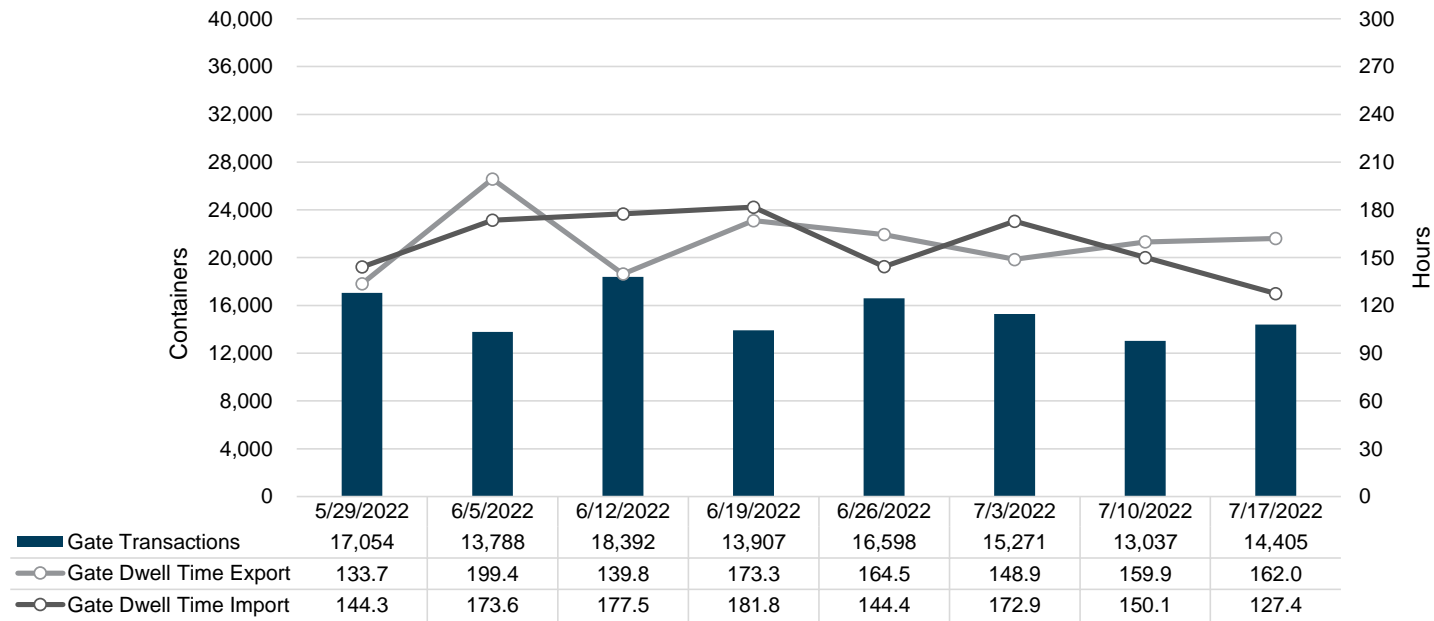

Port of Virginia Weekly Metrics

Gate Transactions

NIT Gate Transactions

VIG Gate Transactions

POV Gate Transactions

PPCY Gate Transactions

Please note: PPCY Gate Transactions are not included with POV Gate Transaction counts

Truck Reservation System and Hourly Transactions

NIT Truck Reservation Statistics

VIG Truck Reservation Statistics

POV Truck Reservation Statistics

POV Weekly Transactions by Terminal and Hour

Gate Containers and Dwell

NIT Gate Containers and Dwell

VIG Gate Containers and Dwell

Gate Transactions- Last 8 Weeks

POV Gate Containers and Dwell

Rail Containers and Dwell

NIT Rail Containers and Dwell

VIG Rail Containers and Dwell