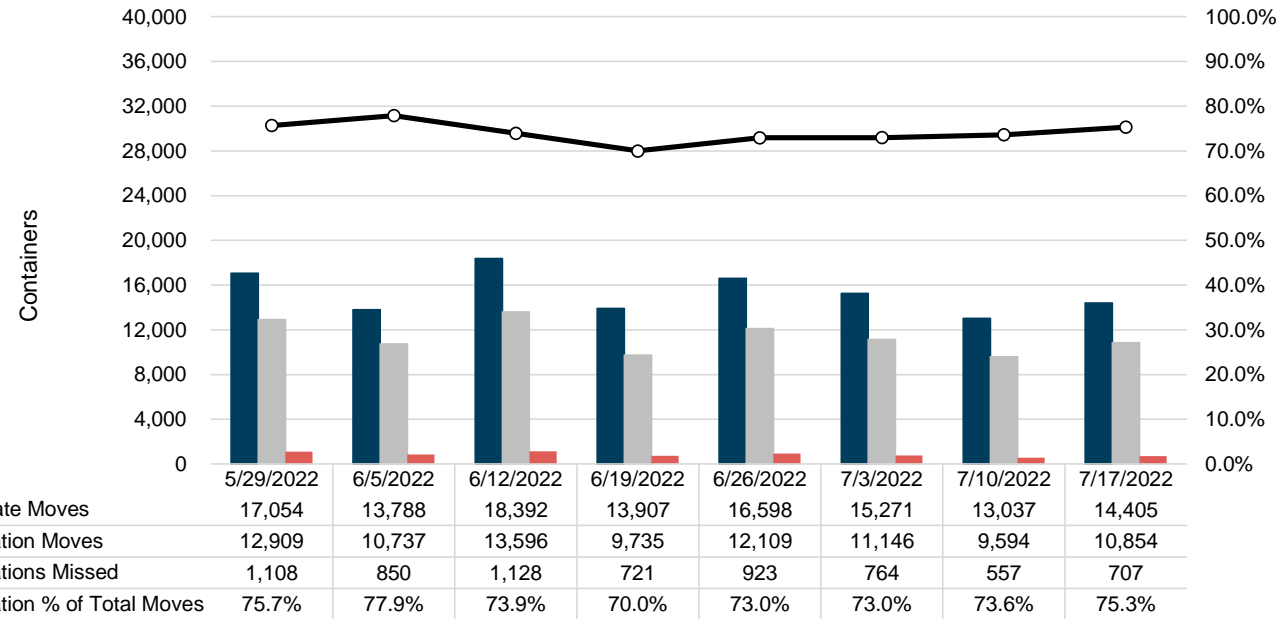

Port of Virginia Weekly Metrics

Gate Transactions

NIT Gate Transactions

VIG Gate Transactions

POV Gate Transactions

PPCY Gate Transactions

Please note: PPCY Gate Transactions are not included with POV Gate Transaction counts

Truck Reservation System and Hourly Transactions

NIT Truck Reservation Statistics

VIG Truck Reservation Statistics

POV Truck Reservation Statistics

POV Weekly Transactions by Terminal and Hour

Gate Containers and Dwell