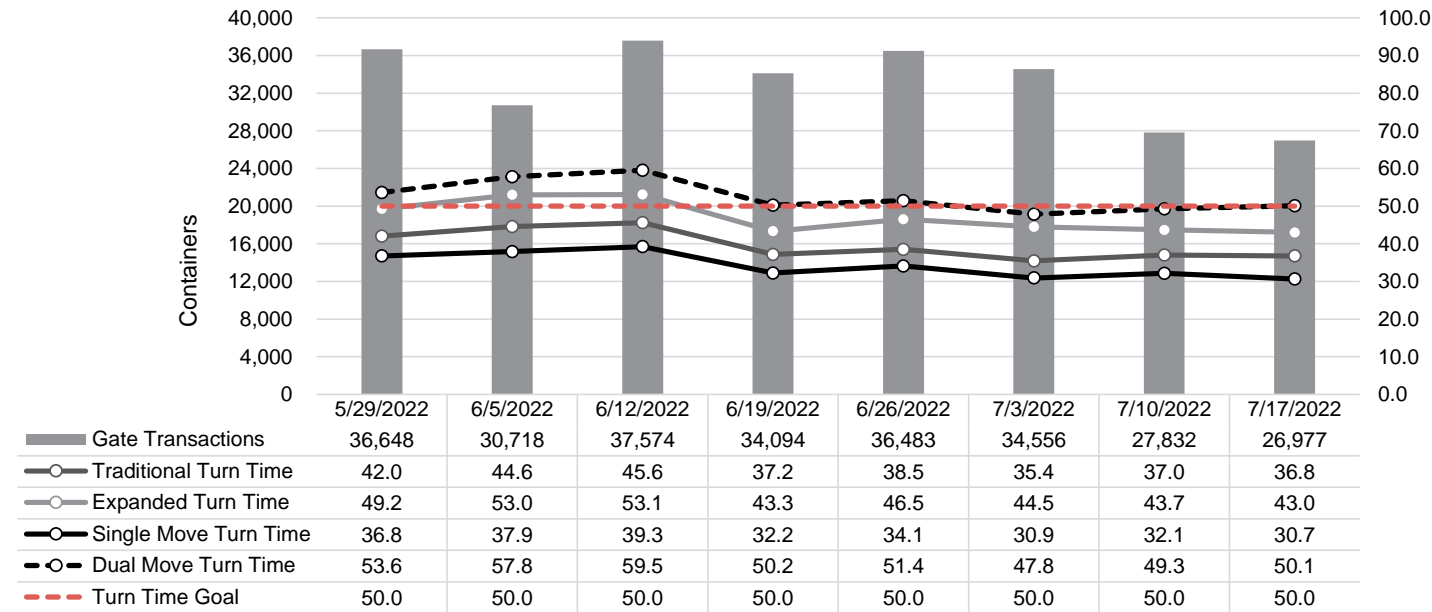

Port of Virginia Weekly Metrics

Gate Transactions

NIT Gate Transactions

VIG Gate Transactions

POV Gate Transactions

PPCY Gate Transactions

Please note: PPCY Gate Transactions are not included with POV Gate Transaction counts

Truck Reservation System and Hourly Transactions

NIT Truck Reservation Statistics

VIG Truck Reservation Statistics

POV Truck Reservation Statistics

POV Weekly Transactions by Terminal and Hour

Gate Containers and Dwell