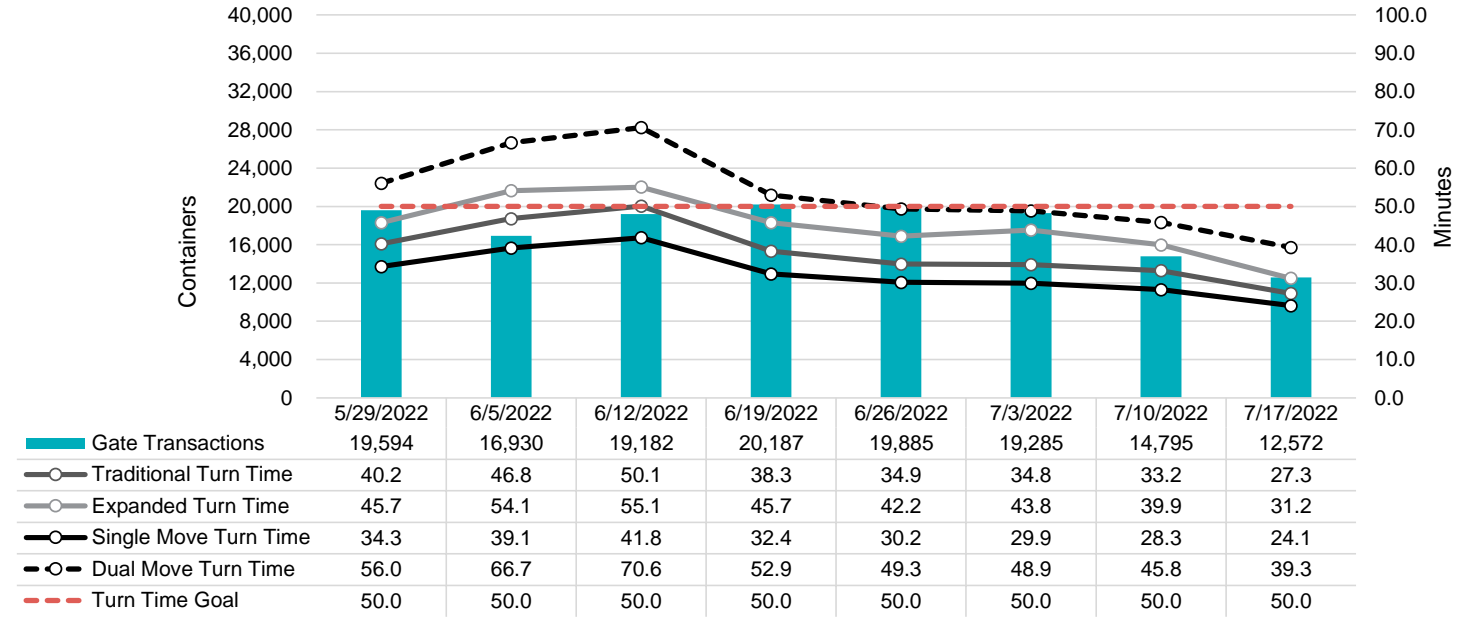

Port of Virginia Weekly Metrics

Gate Transactions

NIT Gate Transactions

VIG Gate Transactions

POV Gate Transactions

PPCY Gate Transactions

Please note: PPCY Gate Transactions are not included with POV Gate Transaction counts

Truck Reservation System and Hourly Transactions

NIT Truck Reservation Statistics

VIG Truck Reservation Statistics

POV Truck Reservation Statistics

POV Weekly Transactions by Terminal and Hour

Gate Containers and Dwell