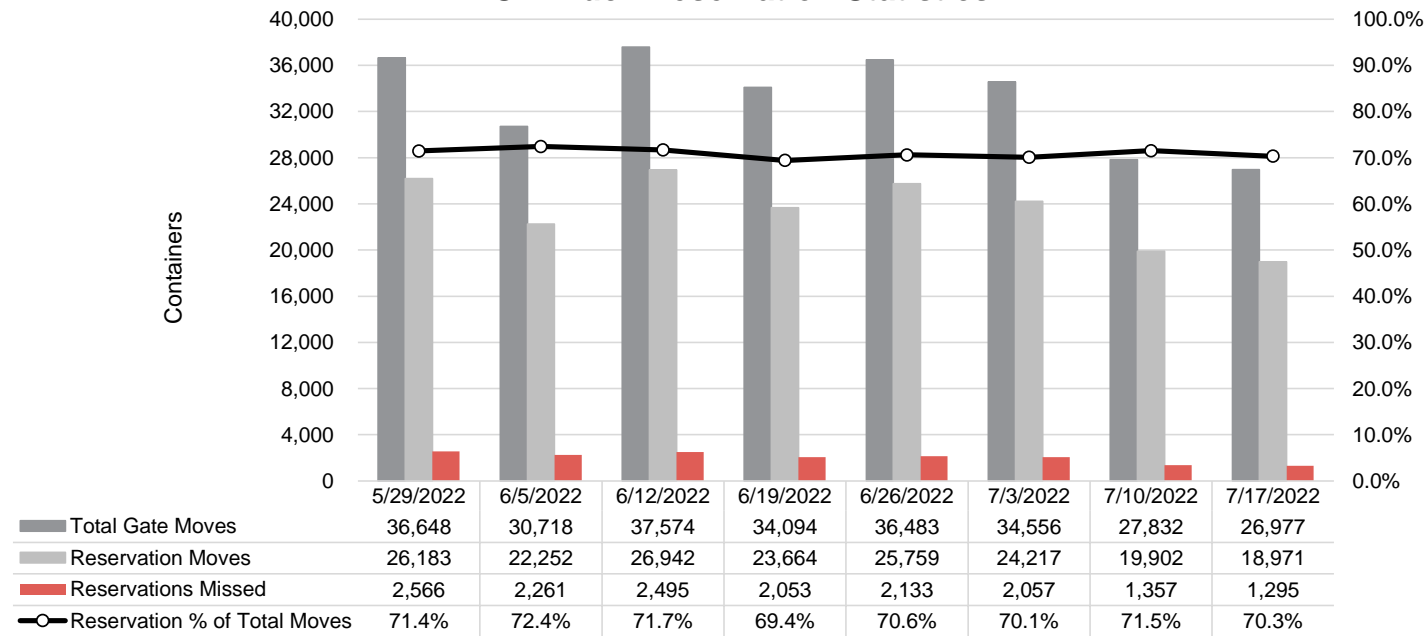

Port of Virginia Weekly Metrics

Gate Transactions

NIT Gate Transactions

VIG Gate Transactions

POV Gate Transactions

PPCY Gate Transactions

Please note: PPCY Gate Transactions are not included with POV Gate Transaction counts

Truck Reservation System and Hourly Transactions

NIT Truck Reservation Statistics

VIG Truck Reservation Statistics

POV Truck Reservation Statistics

POV Weekly Transactions by Terminal and Hour

Gate Containers and Dwell

NIT Gate Containers and Dwell

VIG Gate Containers and Dwell

Gate Transactions- Last 8 Weeks

POV Gate Containers and Dwell

Rail Containers and Dwell

NIT Rail Containers and Dwell

VIG Rail Containers and Dwell