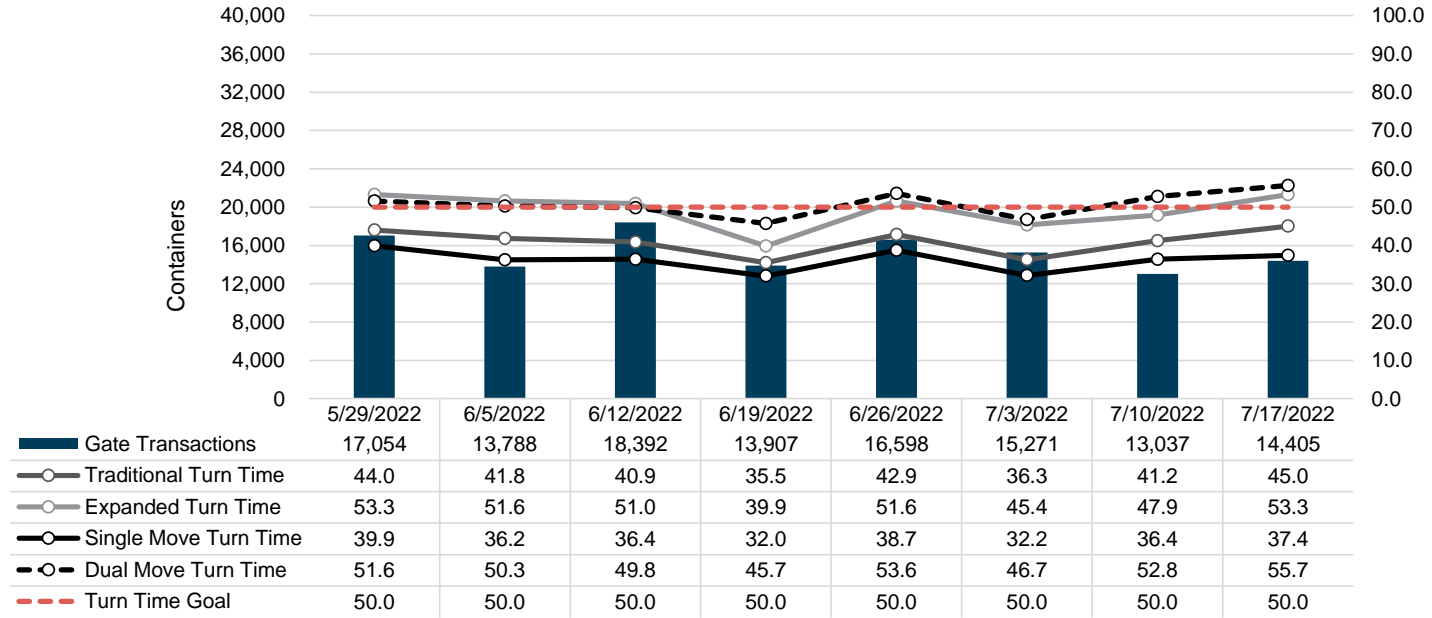

Port of Virginia Weekly Metrics

Gate Transactions

NIT Gate Transactions

VIG Gate Transactions

POV Gate Transactions

PPCY Gate Transactions

Please note: PPCY Gate Transactions are not included with POV Gate Transaction counts

Truck Reservation System and Hourly Transactions

NIT Truck Reservation Statistics

VIG Truck Reservation Statistics

POV Truck Reservation Statistics

POV Weekly Transactions by Terminal and Hour

Gate Containers and Dwell