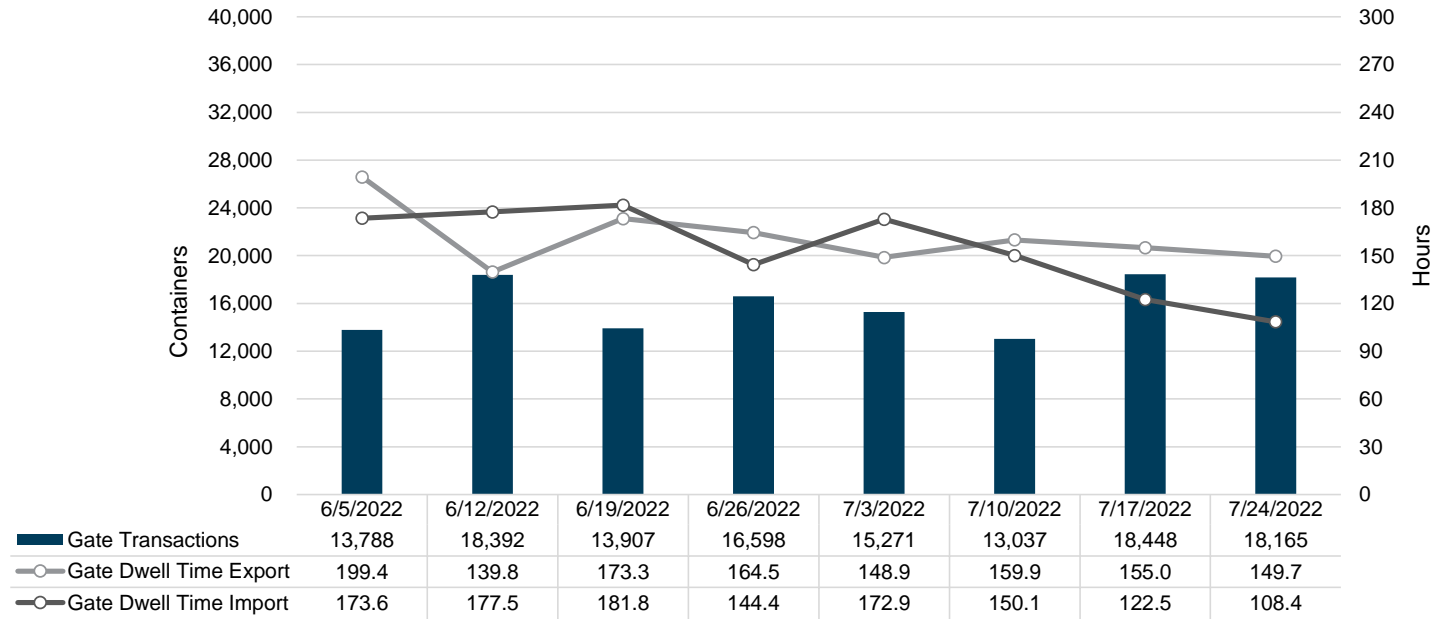

Port of Virginia Weekly Metrics

Gate Transactions

NIT Gate Transactions

VIG Gate Transactions

POV Gate Transactions

PPCY Gate Transactions

Please note: PPCY Gate Transactions are not included with POV Gate Transaction counts

Truck Reservation System and Hourly Transactions

NIT Truck Reservation Statistics

VIG Truck Reservation Statistics

POV Truck Reservation Statistics

POV Weekly Transactions by Terminal and Hour

Gate Containers and Dwell

NIT Gate Containers and Dwell

VIG Gate Containers and Dwell

Gate Transactions- Last 8 Weeks

POV Gate Containers and Dwell

Rail Containers and Dwell

NIT Rail Containers and Dwell

VIG Rail Containers and Dwell