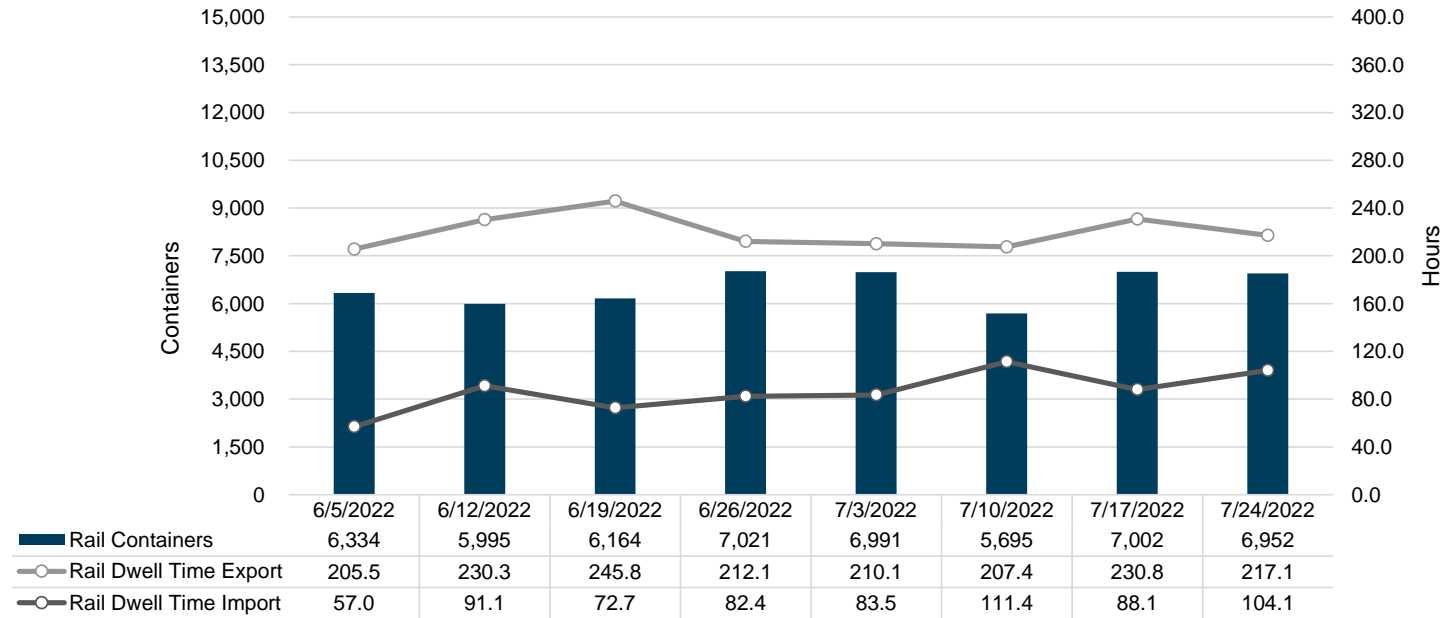

Truck Reservation System and Hourly Transactions

NIT Truck Reservation Statistics

VIG Truck Reservation Statistics

POV Truck Reservation Statistics

POV Weekly Transactions by Terminal and Hour

Gate Containers and Dwell

NIT Gate Containers and Dwell

VIG Gate Containers and Dwell

Gate Transactions- Last 8 Weeks

POV Gate Containers and Dwell

Rail Containers and Dwell

NIT Rail Containers and Dwell

VIG Rail Containers and Dwell

Rail Containers- Last 8 Weeks

POV Rail Containers and Dwell