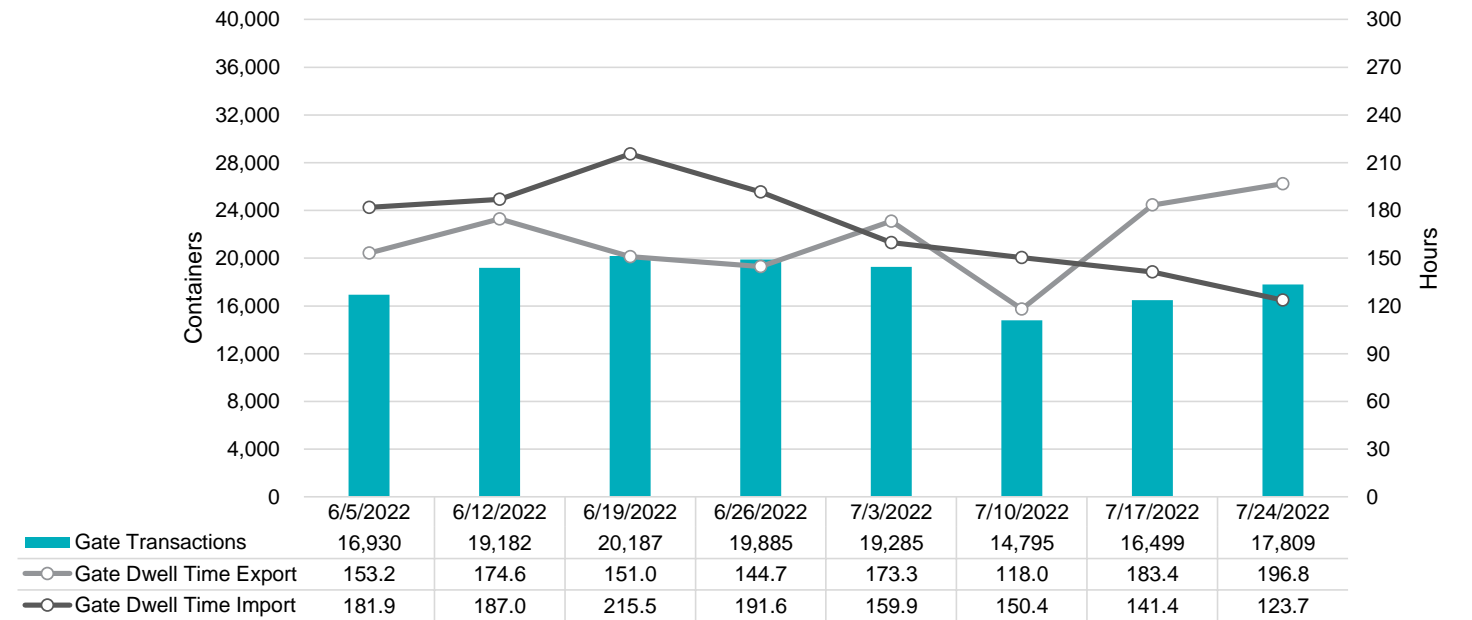

Port of Virginia Weekly Metrics

Gate Transactions

NIT Gate Transactions

VIG Gate Transactions

POV Gate Transactions

PPCY Gate Transactions

Please note: PPCY Gate Transactions are not included with POV Gate Transaction counts

Truck Reservation System and Hourly Transactions

NIT Truck Reservation Statistics

VIG Truck Reservation Statistics

POV Truck Reservation Statistics

POV Weekly Transactions by Terminal and Hour

Gate Containers and Dwell

NIT Gate Containers and Dwell

VIG Gate Containers and Dwell

Gate Transactions- Last 8 Weeks

POV Gate Containers and Dwell

Rail Containers and Dwell

NIT Rail Containers and Dwell

VIG Rail Containers and Dwell