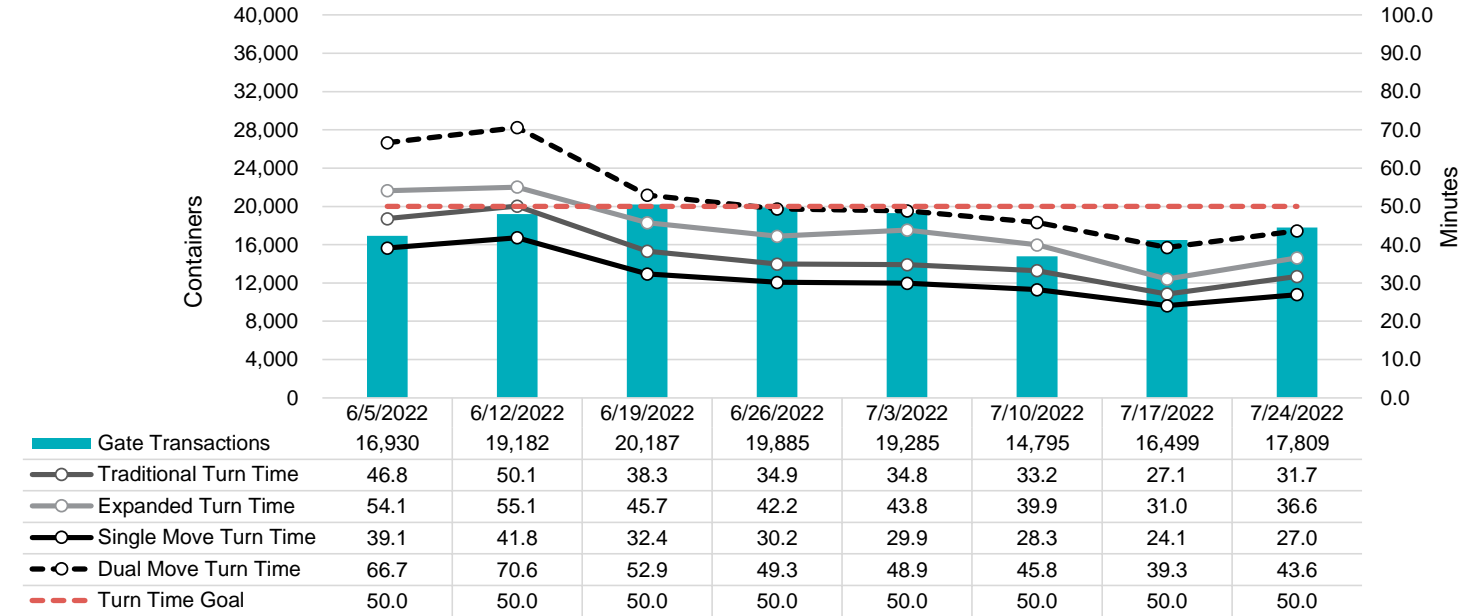

Port of Virginia Weekly Metrics

Gate Transactions

NIT Gate Transactions

VIG Gate Transactions

POV Gate Transactions

PPCY Gate Transactions

Please note: PPCY Gate Transactions are not included with POV Gate Transaction counts

Truck Reservation System and Hourly Transactions

NIT Truck Reservation Statistics

VIG Truck Reservation Statistics

POV Truck Reservation Statistics

POV Weekly Transactions by Terminal and Hour

Gate Containers and Dwell