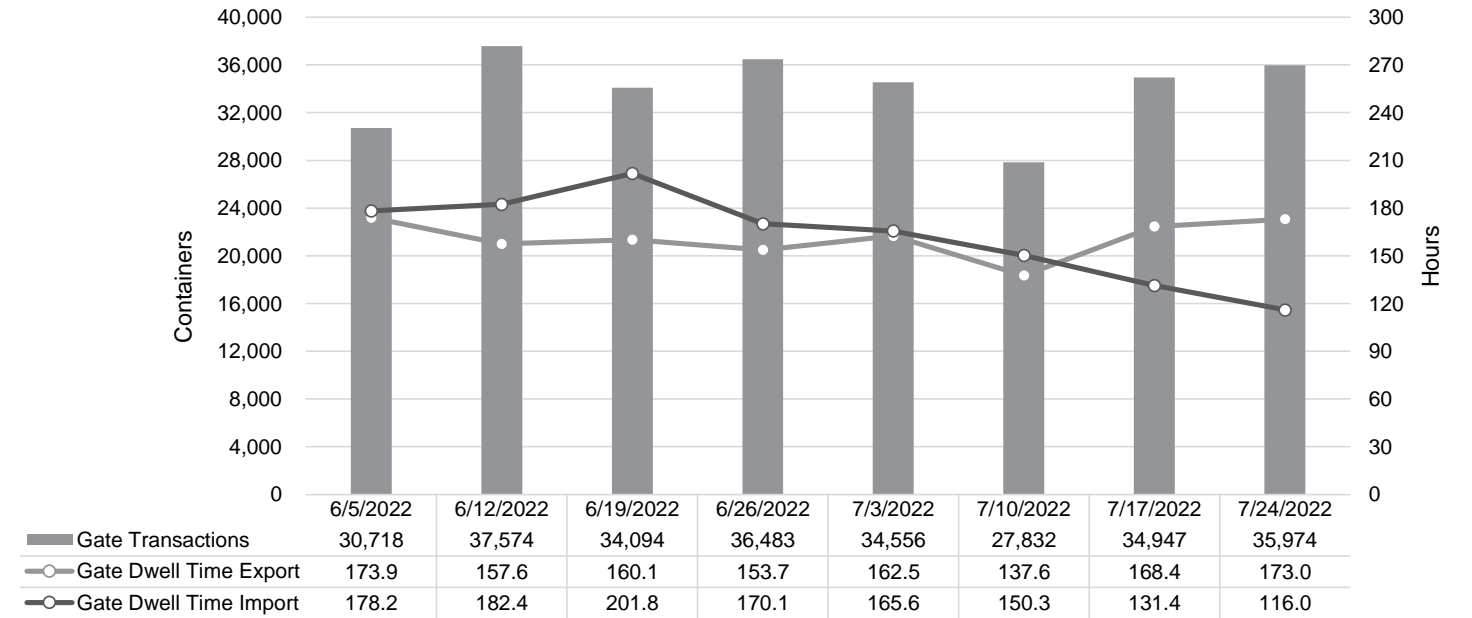

Truck Reservation System and Hourly Transactions

NIT Truck Reservation Statistics

VIG Truck Reservation Statistics

POV Truck Reservation Statistics

POV Weekly Transactions by Terminal and Hour

Gate Containers and Dwell

NIT Gate Containers and Dwell

VIG Gate Containers and Dwell

Gate Transactions- Last 8 Weeks

POV Gate Containers and Dwell

Rail Containers and Dwell

NIT Rail Containers and Dwell

VIG Rail Containers and Dwell