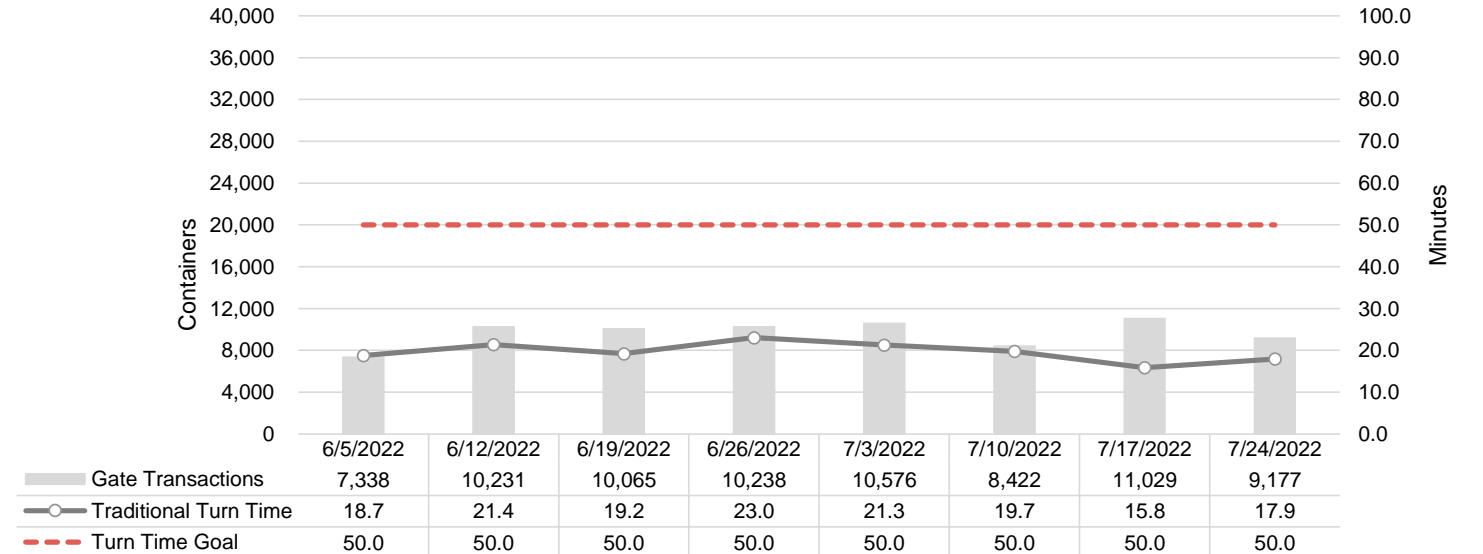

Port of Virginia Weekly Metrics

Gate Transactions

NIT Gate Transactions

VIG Gate Transactions

POV Gate Transactions

PPCY Gate Transactions

Please note: PPCY Gate Transactions are not included with POV Gate Transaction counts

Truck Reservation System and Hourly Transactions

NIT Truck Reservation Statistics

VIG Truck Reservation Statistics

POV Truck Reservation Statistics

POV Weekly Transactions by Terminal and Hour

Gate Containers and Dwell