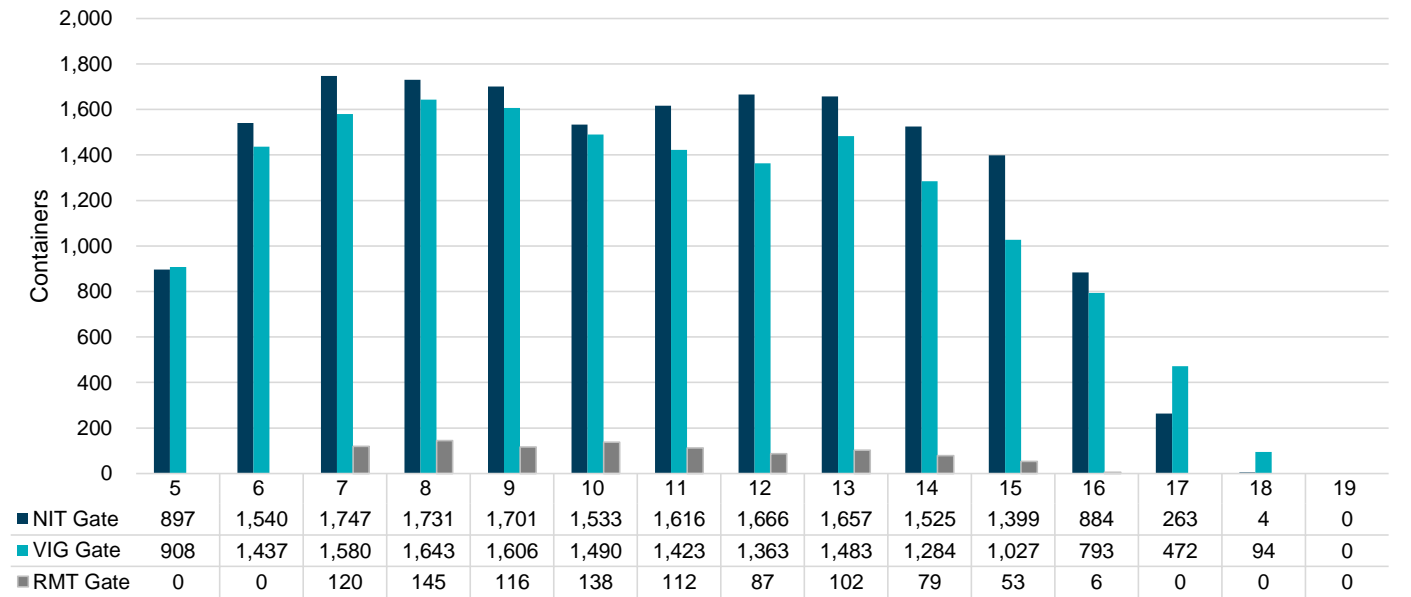

Port of Virginia Weekly Metrics

Gate Transactions

NIT Gate Transactions

VIG Gate Transactions

POV Gate Transactions

PPCY Gate Transactions

Please note: PPCY Gate Transactions are not included with POV Gate Transaction counts

Truck Reservation System and Hourly Transactions

NIT Truck Reservation Statistics

VIG Truck Reservation Statistics

POV Truck Reservation Statistics

POV Weekly Transactions by Terminal and Hour

Gate Containers and Dwell

NIT Gate Containers and Dwell

VIG Gate Containers and Dwell

Gate Transactions- Last 8 Weeks

POV Gate Containers and Dwell

Rail Containers and Dwell

NIT Rail Containers and Dwell

VIG Rail Containers and Dwell