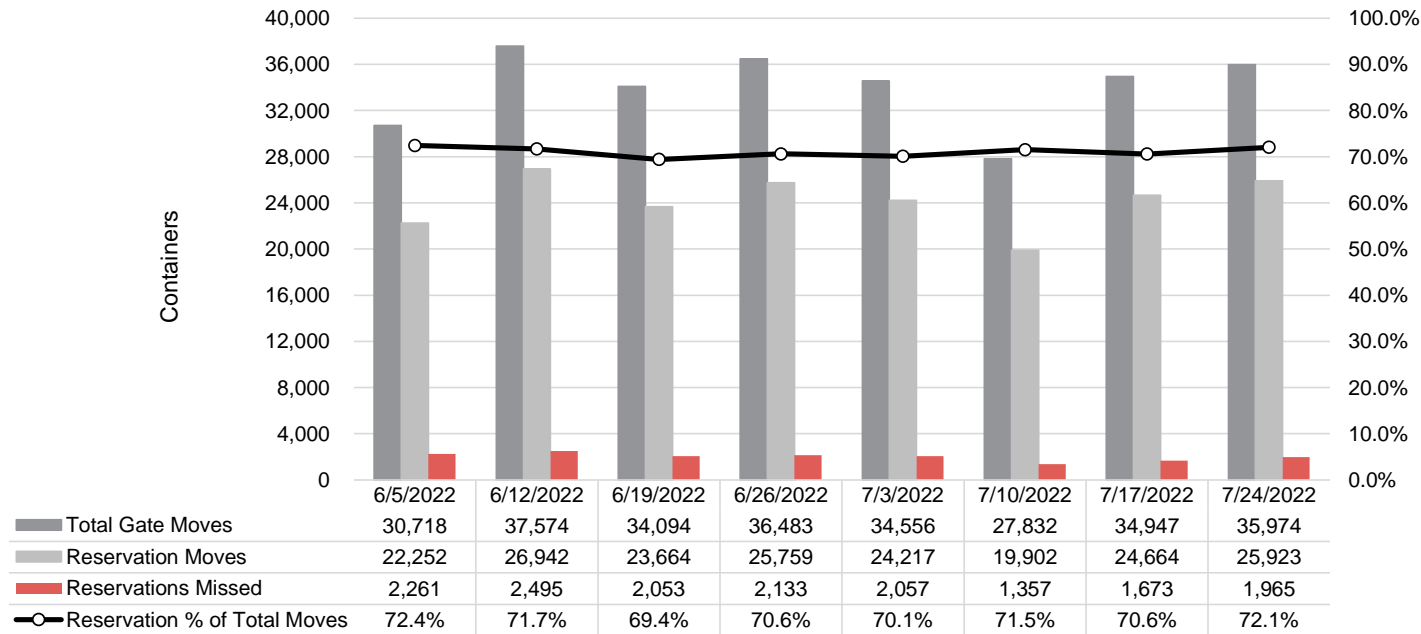

Port of Virginia Weekly Metrics

Gate Transactions

NIT Gate Transactions

VIG Gate Transactions

POV Gate Transactions

PPCY Gate Transactions

Please note: PPCY Gate Transactions are not included with POV Gate Transaction counts

Truck Reservation System and Hourly Transactions

NIT Truck Reservation Statistics

VIG Truck Reservation Statistics

POV Truck Reservation Statistics

POV Weekly Transactions by Terminal and Hour

Gate Containers and Dwell

NIT Gate Containers and Dwell

VIG Gate Containers and Dwell

Gate Transactions- Last 8 Weeks

POV Gate Containers and Dwell

Rail Containers and Dwell

NIT Rail Containers and Dwell

VIG Rail Containers and Dwell