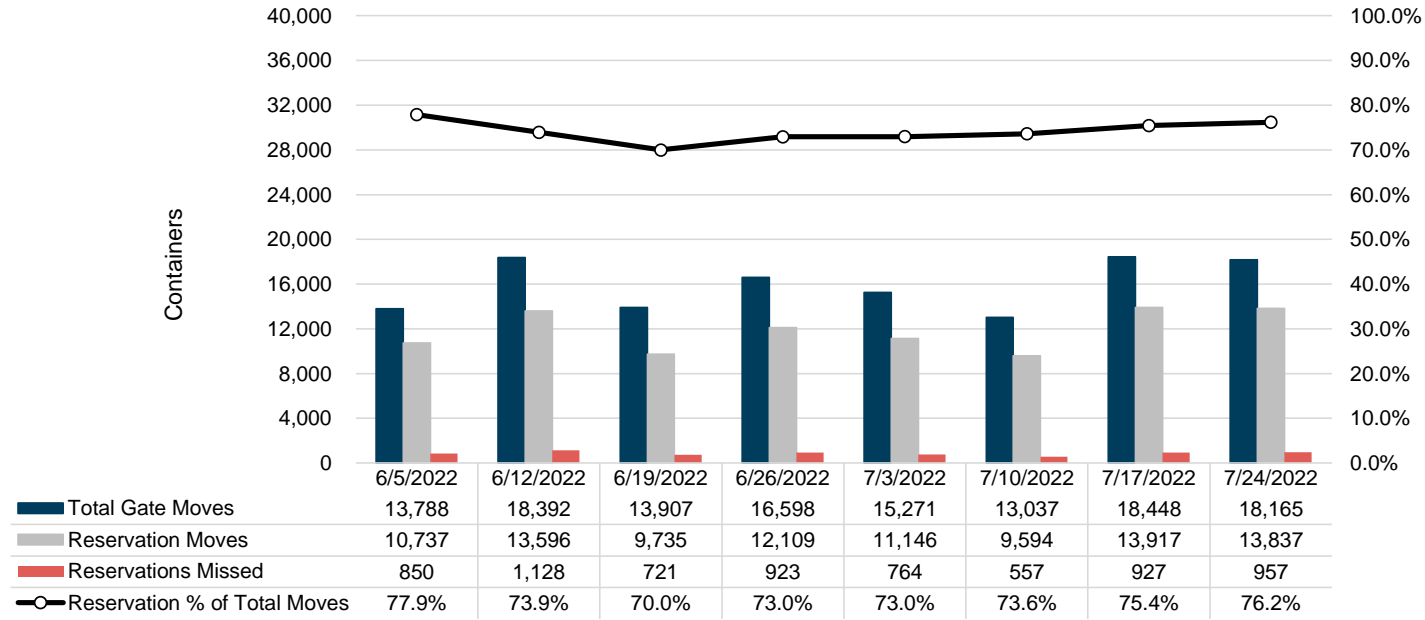

Port of Virginia Weekly Metrics

Gate Transactions

NIT Gate Transactions

VIG Gate Transactions

POV Gate Transactions

PPCY Gate Transactions

Please note: PPCY Gate Transactions are not included with POV Gate Transaction counts

Truck Reservation System and Hourly Transactions

NIT Truck Reservation Statistics

VIG Truck Reservation Statistics

POV Truck Reservation Statistics

POV Weekly Transactions by Terminal and Hour

Gate Containers and Dwell