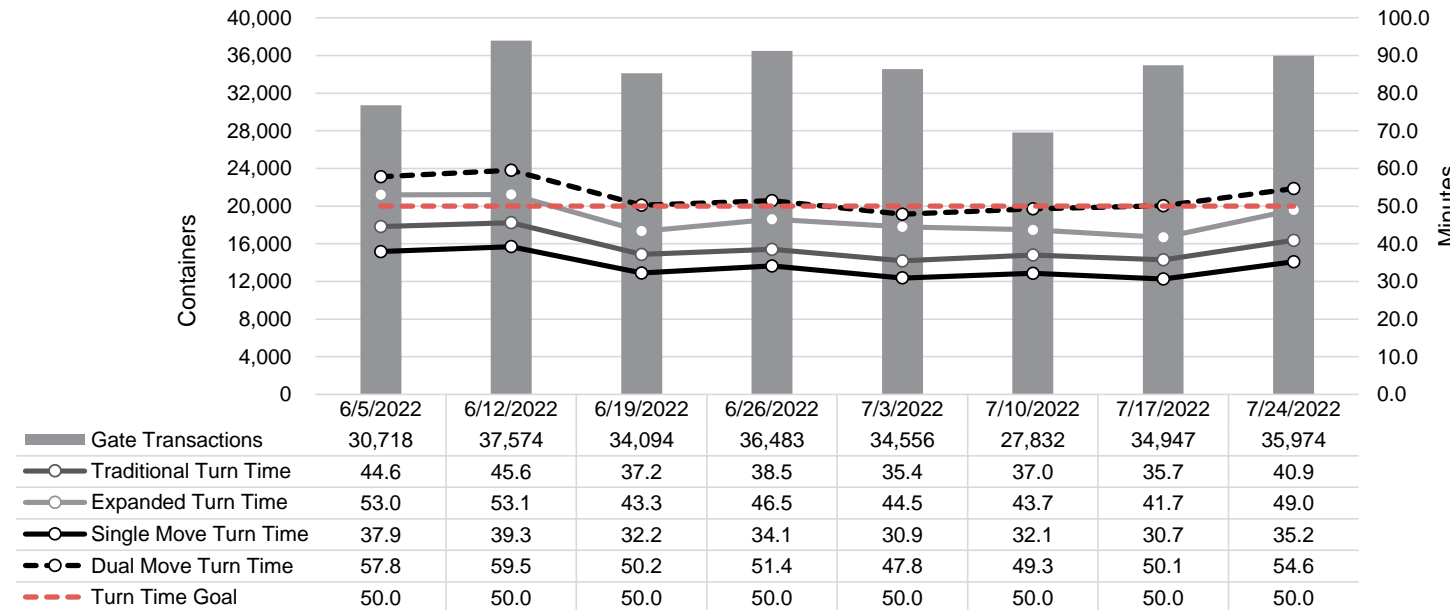

Port of Virginia Weekly Metrics

Gate Transactions

NIT Gate Transactions

VIG Gate Transactions

POV Gate Transactions

PPCY Gate Transactions

Please note: PPCY Gate Transactions are not included with POV Gate Transaction counts

Truck Reservation System and Hourly Transactions

NIT Truck Reservation Statistics

VIG Truck Reservation Statistics

POV Truck Reservation Statistics

POV Weekly Transactions by Terminal and Hour

Gate Containers and Dwell