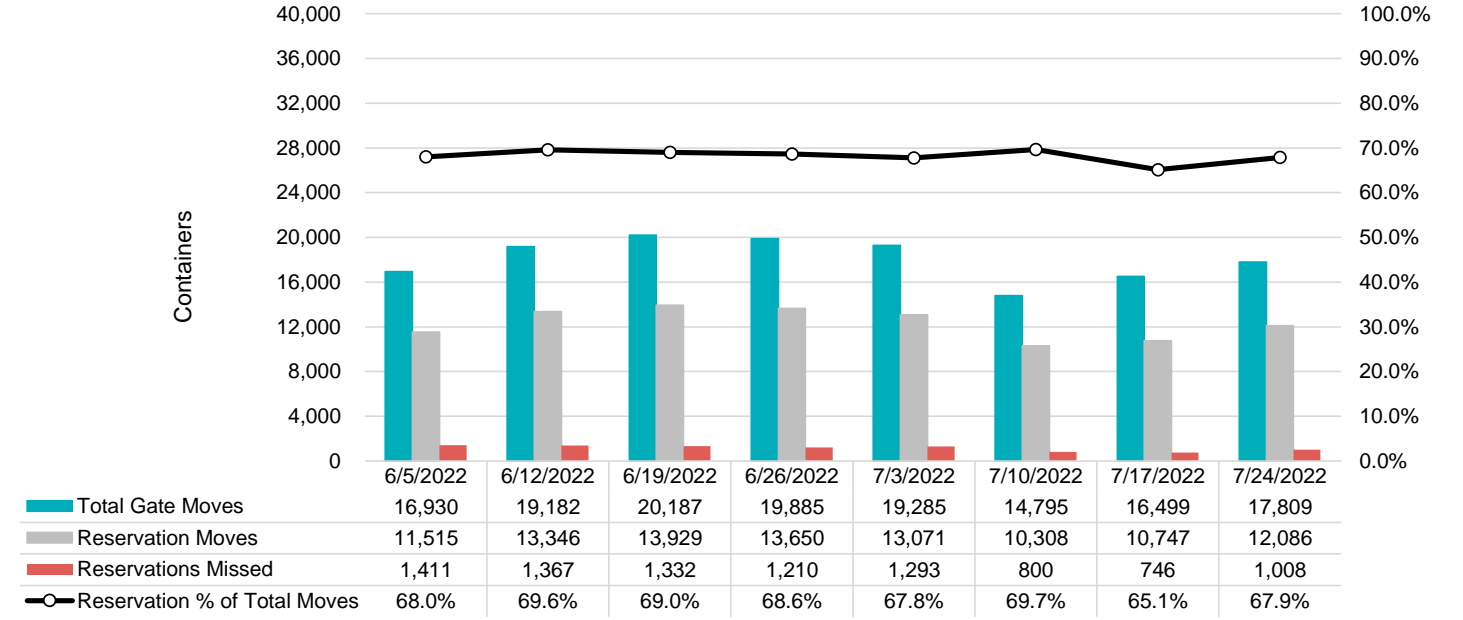

Port of Virginia Weekly Metrics

Gate Transactions

NIT Gate Transactions

VIG Gate Transactions

POV Gate Transactions

PPCY Gate Transactions

Please note: PPCY Gate Transactions are not included with POV Gate Transaction counts

Truck Reservation System and Hourly Transactions

NIT Truck Reservation Statistics

VIG Truck Reservation Statistics

POV Truck Reservation Statistics

POV Weekly Transactions by Terminal and Hour

Gate Containers and Dwell