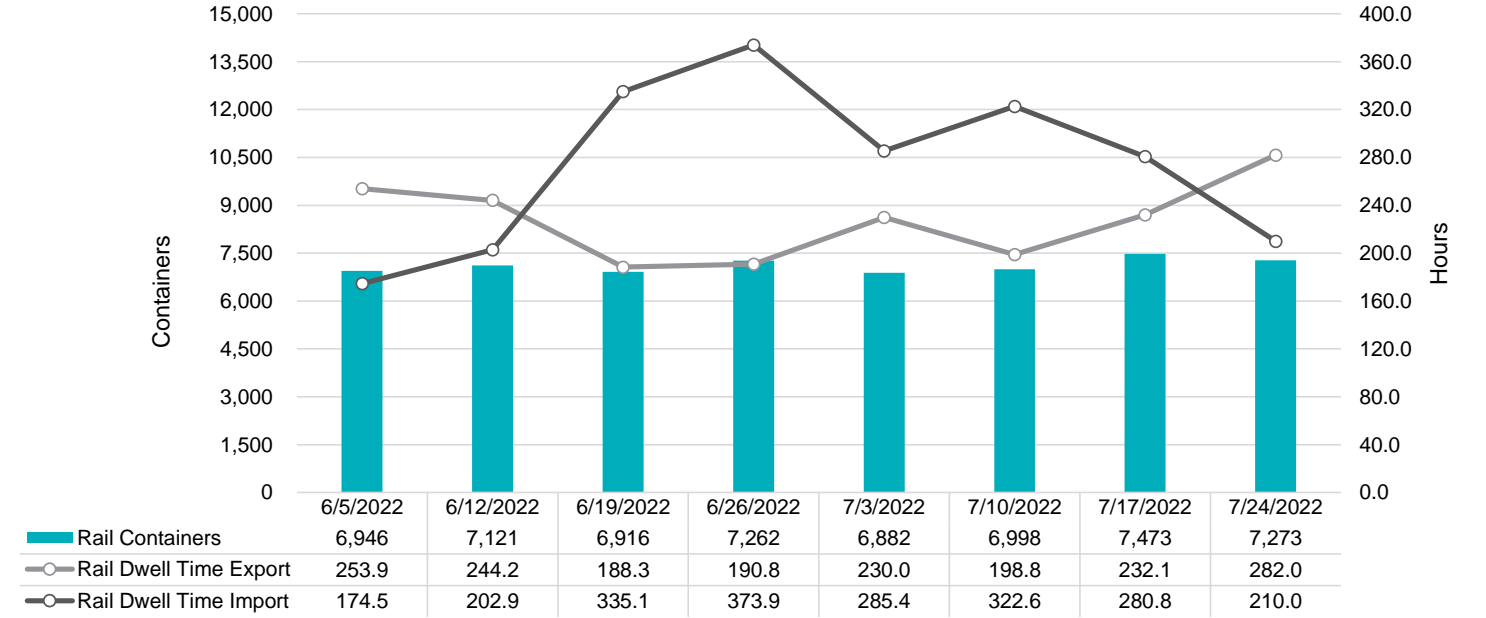

Truck Reservation System and Hourly Transactions

NIT Truck Reservation Statistics

VIG Truck Reservation Statistics

POV Truck Reservation Statistics

POV Weekly Transactions by Terminal and Hour

Gate Containers and Dwell

NIT Gate Containers and Dwell

VIG Gate Containers and Dwell

Gate Transactions- Last 8 Weeks

POV Gate Containers and Dwell

Rail Containers and Dwell

NIT Rail Containers and Dwell

VIG Rail Containers and Dwell

Rail Containers- Last 8 Weeks

POV Rail Containers and Dwell