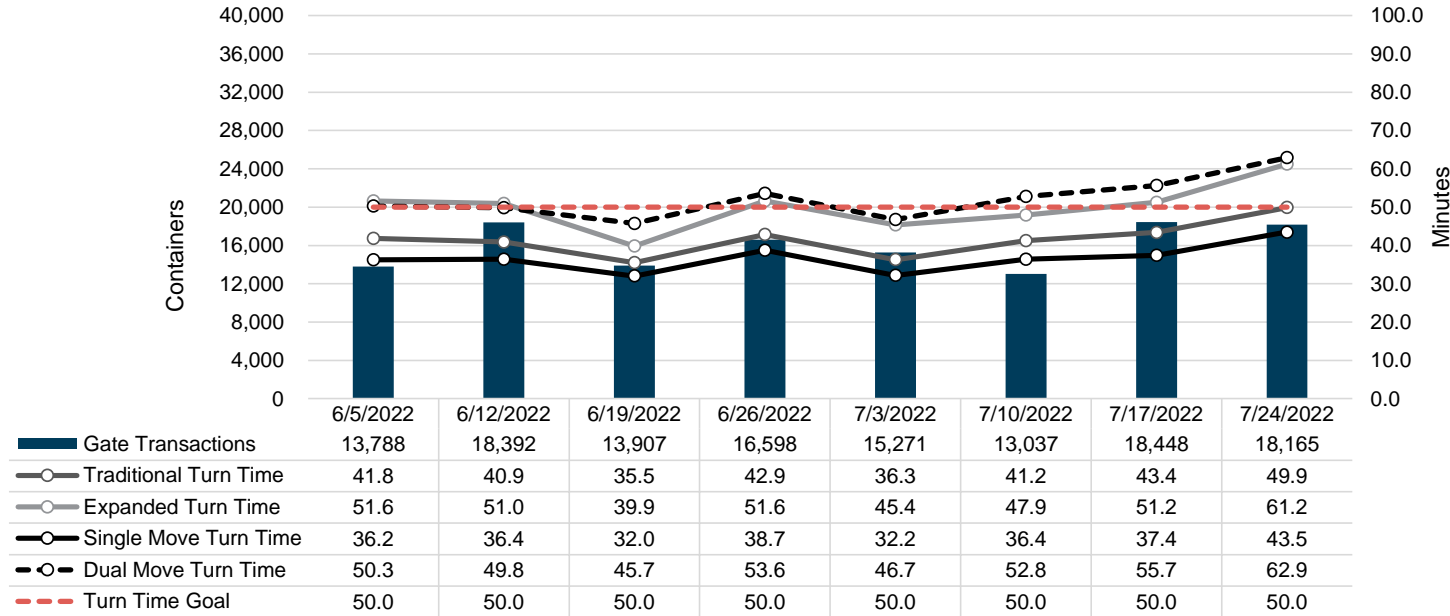

Port of Virginia Weekly Metrics

Gate Transactions

NIT Gate Transactions

VIG Gate Transactions

POV Gate Transactions

PPCY Gate Transactions

Please note: PPCY Gate Transactions are not included with POV Gate Transaction counts

Truck Reservation System and Hourly Transactions

NIT Truck Reservation Statistics

VIG Truck Reservation Statistics

POV Truck Reservation Statistics

POV Weekly Transactions by Terminal and Hour

Gate Containers and Dwell