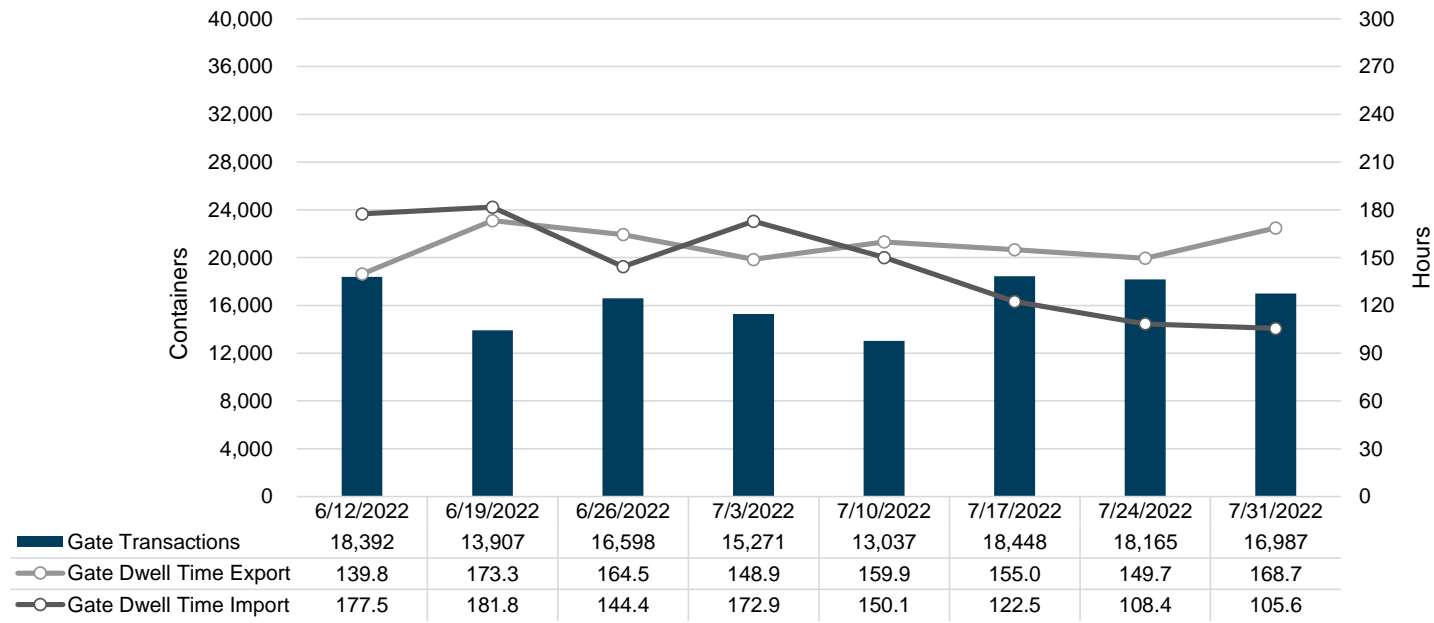

Port of Virginia Weekly Metrics

Gate Transactions

NIT Gate Transactions

VIG Gate Transactions

POV Gate Transactions

PPCY Gate Transactions

Please note: PPCY Gate Transactions are not included with POV Gate Transaction counts

Truck Reservation System and Hourly Transactions

NIT Truck Reservation Statistics

VIG Truck Reservation Statistics

POV Truck Reservation Statistics

POV Weekly Transactions by Terminal and Hour

Gate Containers and Dwell

NIT Gate Containers and Dwell

VIG Gate Containers and Dwell

Gate Transactions- Last 8 Weeks

POV Gate Containers and Dwell

Rail Containers and Dwell

NIT Rail Containers and Dwell

VIG Rail Containers and Dwell