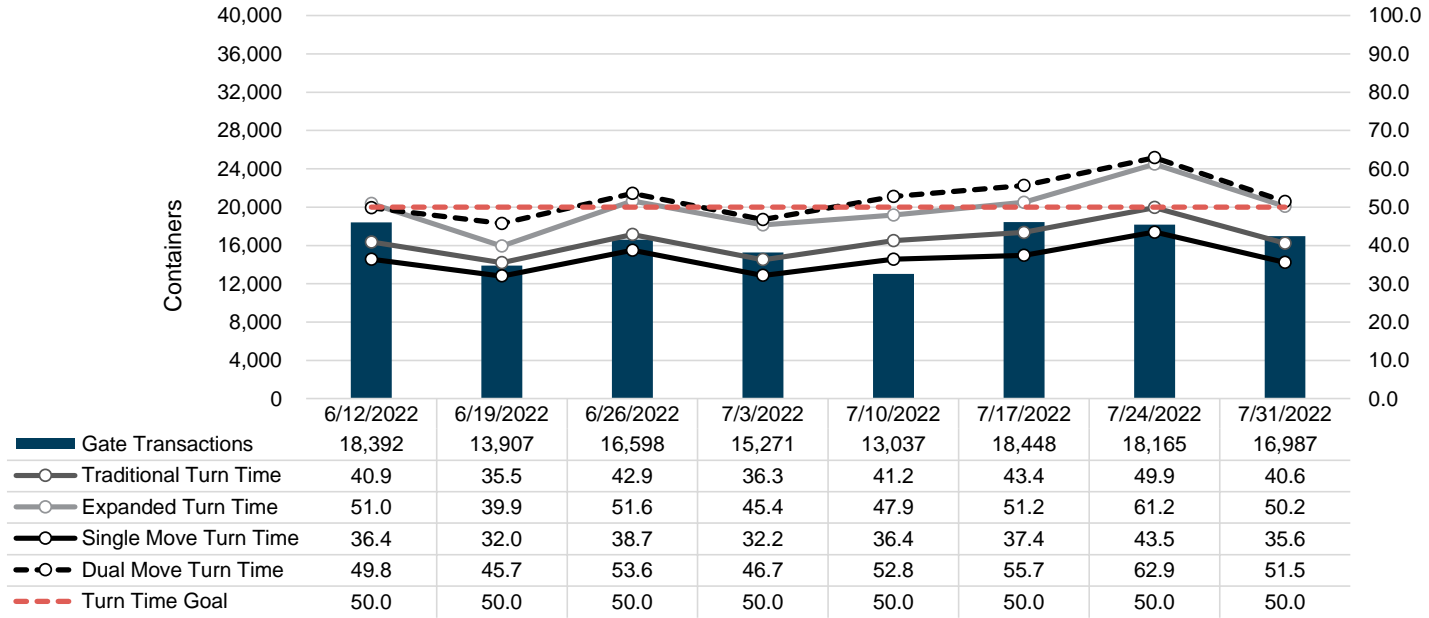

Port of Virginia Weekly Metrics

Gate Transactions

NIT Gate Transactions

VIG Gate Transactions

POV Gate Transactions

PPCY Gate Transactions

Please note: PPCY Gate Transactions are not included with POV Gate Transaction counts

Truck Reservation System and Hourly Transactions

NIT Truck Reservation Statistics

VIG Truck Reservation Statistics

POV Truck Reservation Statistics

POV Weekly Transactions by Terminal and Hour

Gate Containers and Dwell