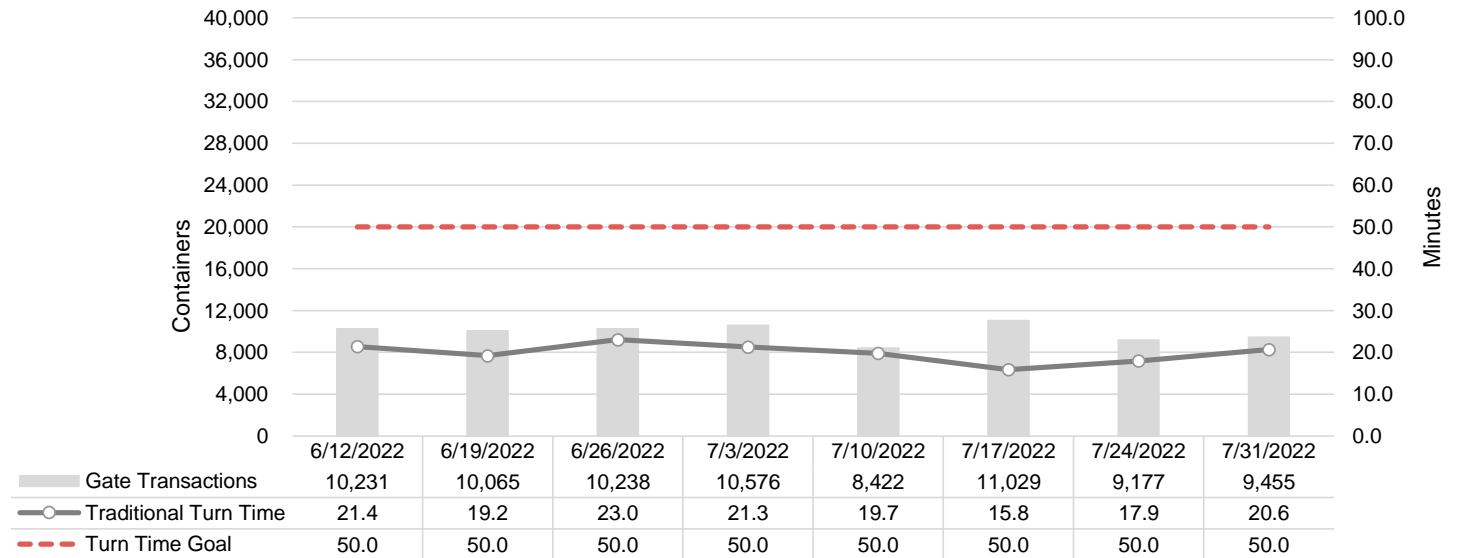

Port of Virginia Weekly Metrics

Gate Transactions

NIT Gate Transactions

VIG Gate Transactions

POV Gate Transactions

PPCY Gate Transactions

Please note: PPCY Gate Transactions are not included with POV Gate Transaction counts

Truck Reservation System and Hourly Transactions

NIT Truck Reservation Statistics

VIG Truck Reservation Statistics

POV Truck Reservation Statistics

POV Weekly Transactions by Terminal and Hour

Gate Containers and Dwell