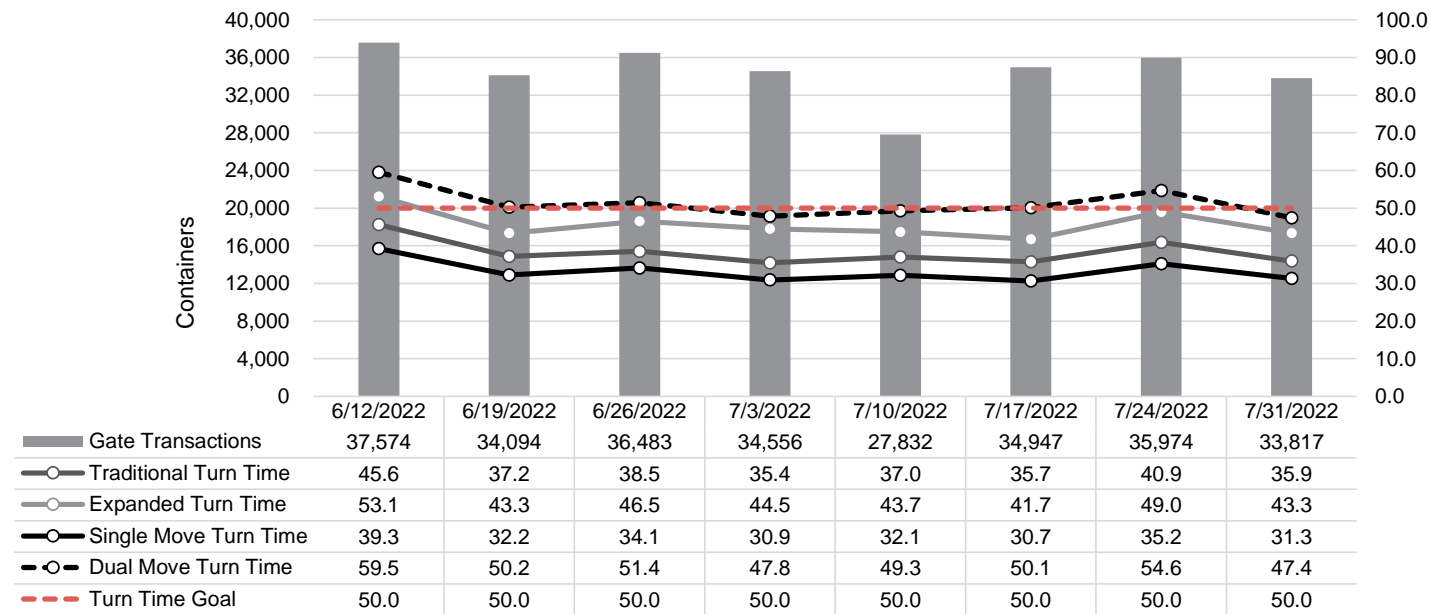

Port of Virginia Weekly Metrics

Gate Transactions

NIT Gate Transactions

VIG Gate Transactions

POV Gate Transactions

PPCY Gate Transactions

Please note: PPCY Gate Transactions are not included with POV Gate Transaction counts

Truck Reservation System and Hourly Transactions

NIT Truck Reservation Statistics

VIG Truck Reservation Statistics

POV Truck Reservation Statistics

POV Weekly Transactions by Terminal and Hour

Gate Containers and Dwell