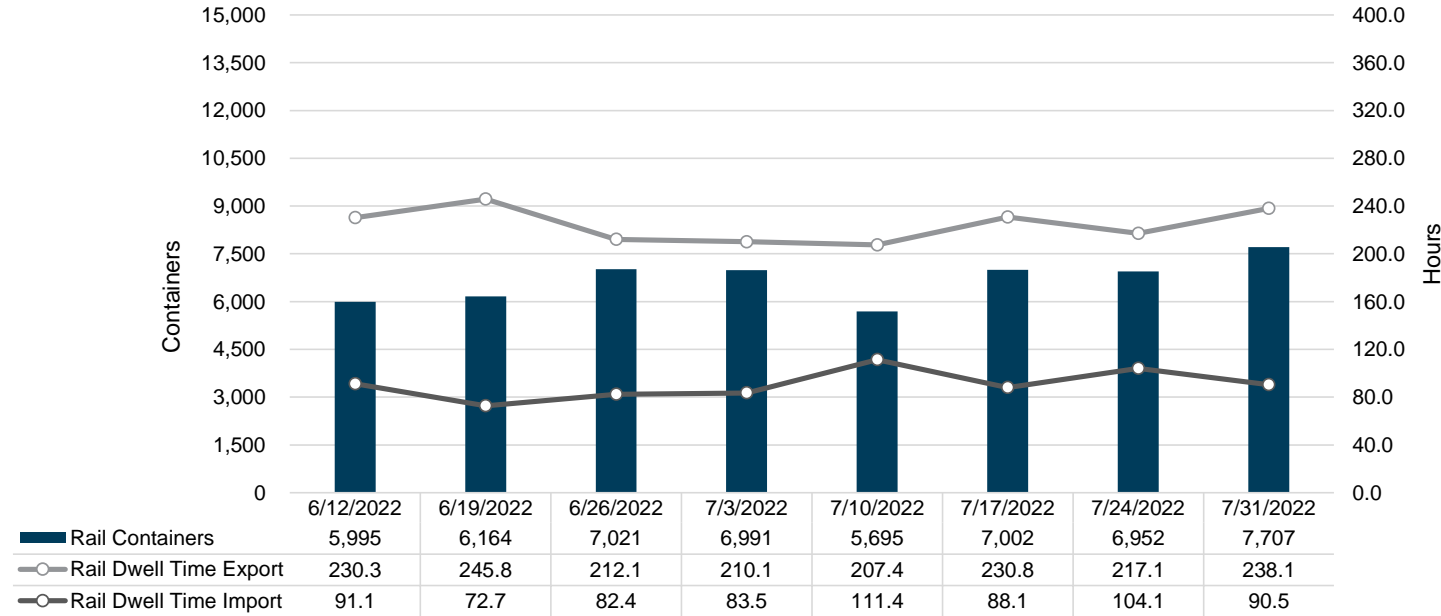

NIT Gate Containers and Dwell

VIG Gate Containers and Dwell

Gate Transactions- Last 8 Weeks

POV Gate Containers and Dwell

Rail Containers and Dwell

NIT Rail Containers and Dwell

VIG Rail Containers and Dwell

Rail Containers- Last 8 Weeks

POV Rail Containers and Dwell