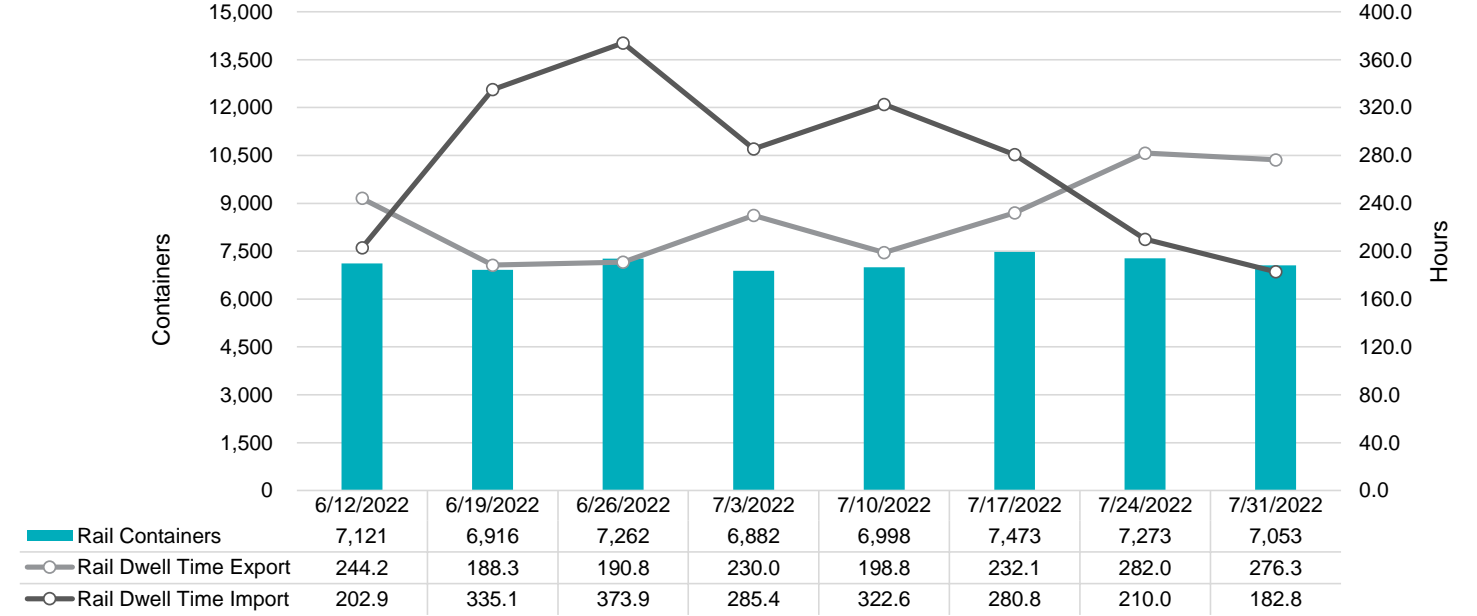

NIT Gate Containers and Dwell

VIG Gate Containers and Dwell

Gate Transactions- Last 8 Weeks

POV Gate Containers and Dwell

Rail Containers and Dwell

NIT Rail Containers and Dwell

VIG Rail Containers and Dwell

Rail Containers- Last 8 Weeks

POV Rail Containers and Dwell