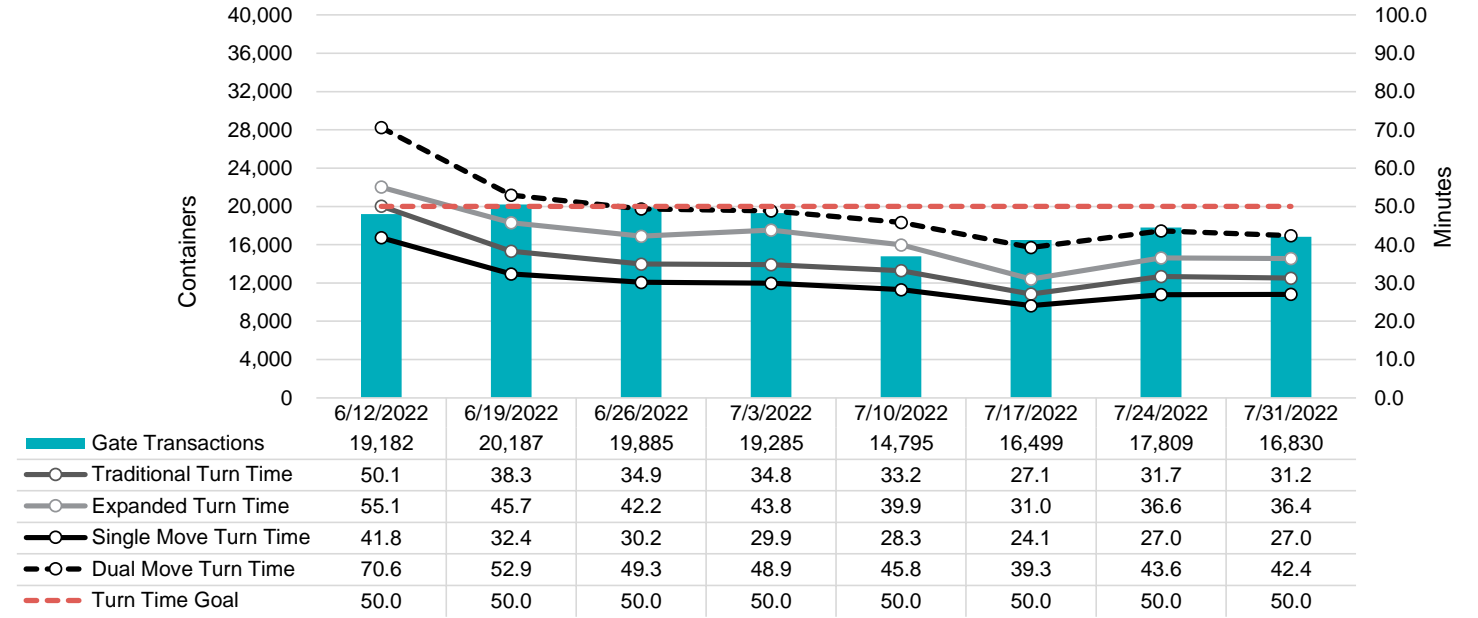

Port of Virginia Weekly Metrics

Gate Transactions

NIT Gate Transactions

VIG Gate Transactions

POV Gate Transactions

PPCY Gate Transactions

Please note: PPCY Gate Transactions are not included with POV Gate Transaction counts

Truck Reservation System and Hourly Transactions

NIT Truck Reservation Statistics

VIG Truck Reservation Statistics

POV Truck Reservation Statistics

POV Weekly Transactions by Terminal and Hour

Gate Containers and Dwell