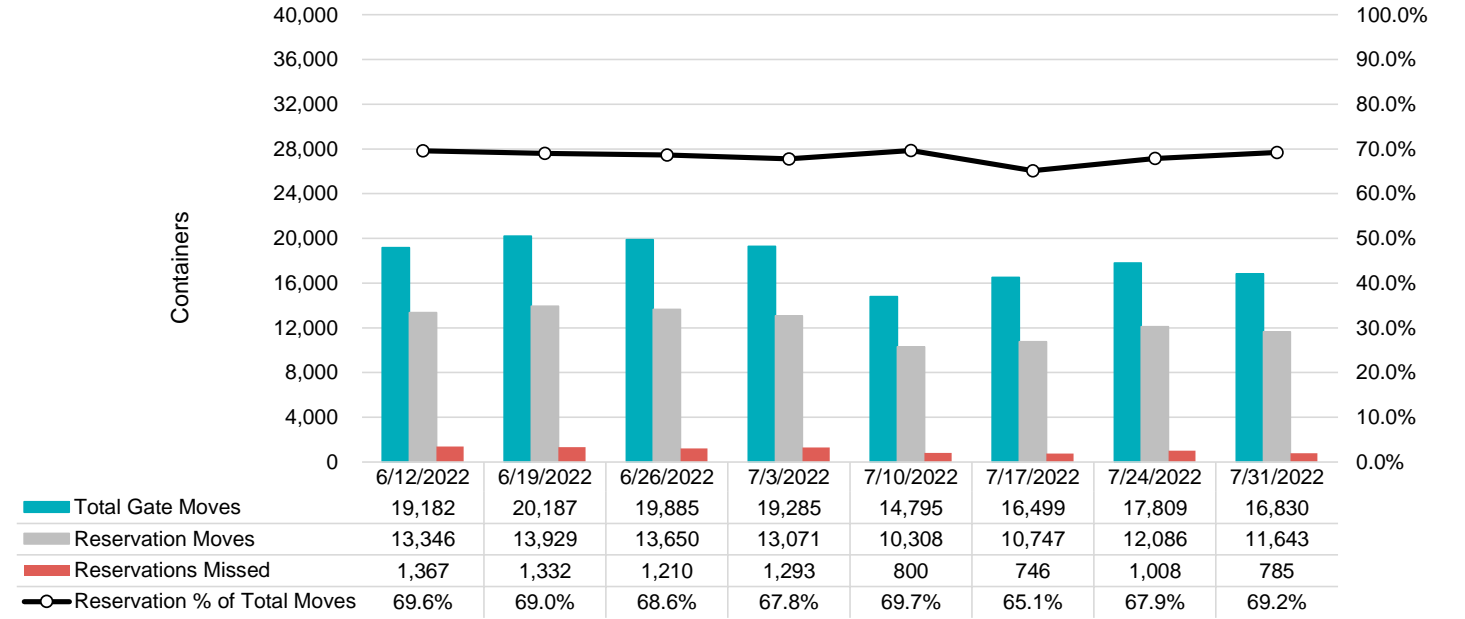

Port of Virginia Weekly Metrics

Gate Transactions

NIT Gate Transactions

VIG Gate Transactions

POV Gate Transactions

PPCY Gate Transactions

Please note: PPCY Gate Transactions are not included with POV Gate Transaction counts

Truck Reservation System and Hourly Transactions

NIT Truck Reservation Statistics

VIG Truck Reservation Statistics

POV Truck Reservation Statistics

POV Weekly Transactions by Terminal and Hour

Gate Containers and Dwell