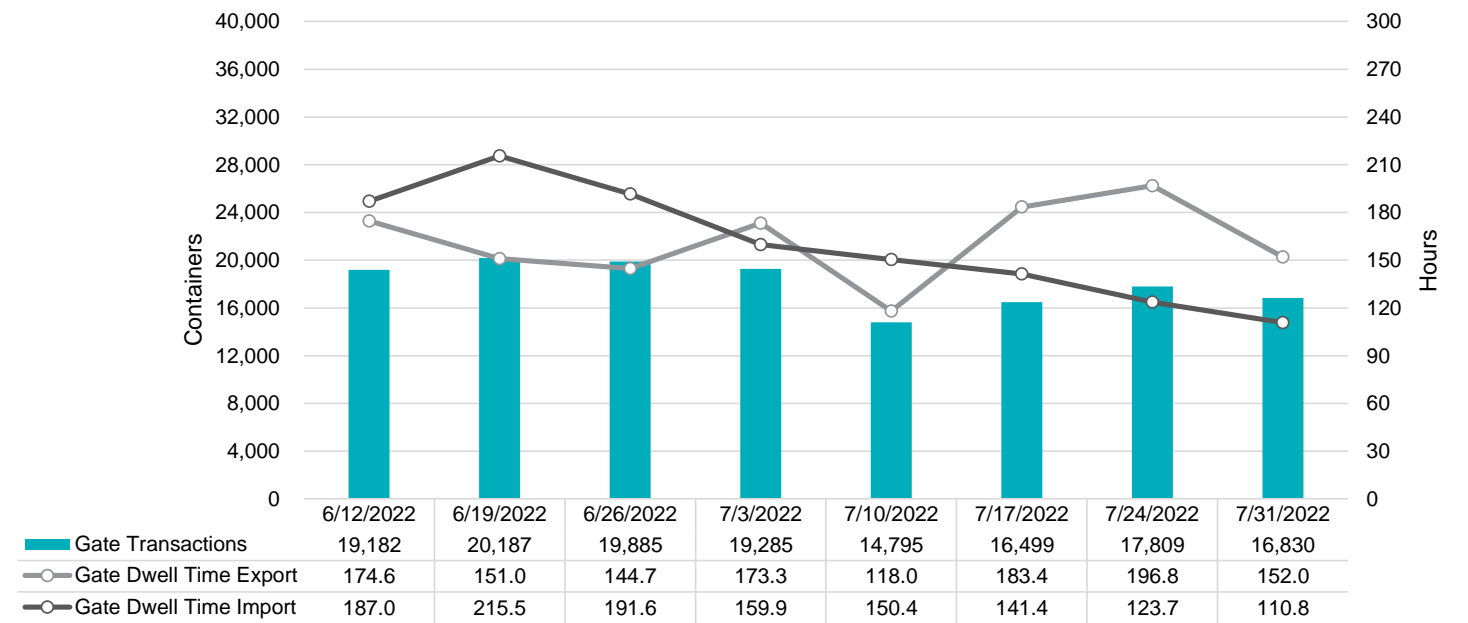

Port of Virginia Weekly Metrics

Gate Transactions

NIT Gate Transactions

VIG Gate Transactions

POV Gate Transactions

PPCY Gate Transactions

Please note: PPCY Gate Transactions are not included with POV Gate Transaction counts

Truck Reservation System and Hourly Transactions

NIT Truck Reservation Statistics

VIG Truck Reservation Statistics

POV Truck Reservation Statistics

POV Weekly Transactions by Terminal and Hour

Gate Containers and Dwell

NIT Gate Containers and Dwell

VIG Gate Containers and Dwell

Gate Transactions- Last 8 Weeks

POV Gate Containers and Dwell

Rail Containers and Dwell

NIT Rail Containers and Dwell

VIG Rail Containers and Dwell