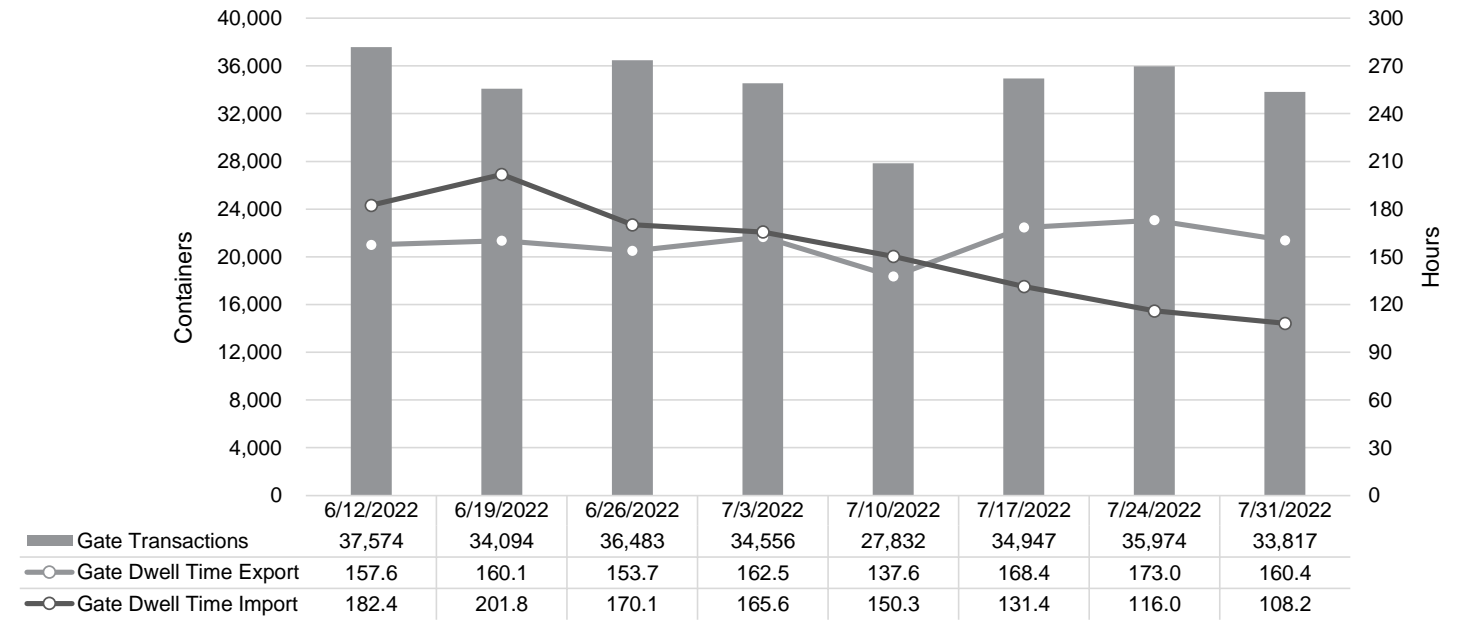

Truck Reservation System and Hourly Transactions

NIT Truck Reservation Statistics

VIG Truck Reservation Statistics

POV Truck Reservation Statistics

POV Weekly Transactions by Terminal and Hour

Gate Containers and Dwell

NIT Gate Containers and Dwell

VIG Gate Containers and Dwell

Gate Transactions- Last 8 Weeks

POV Gate Containers and Dwell

Rail Containers and Dwell

NIT Rail Containers and Dwell

VIG Rail Containers and Dwell