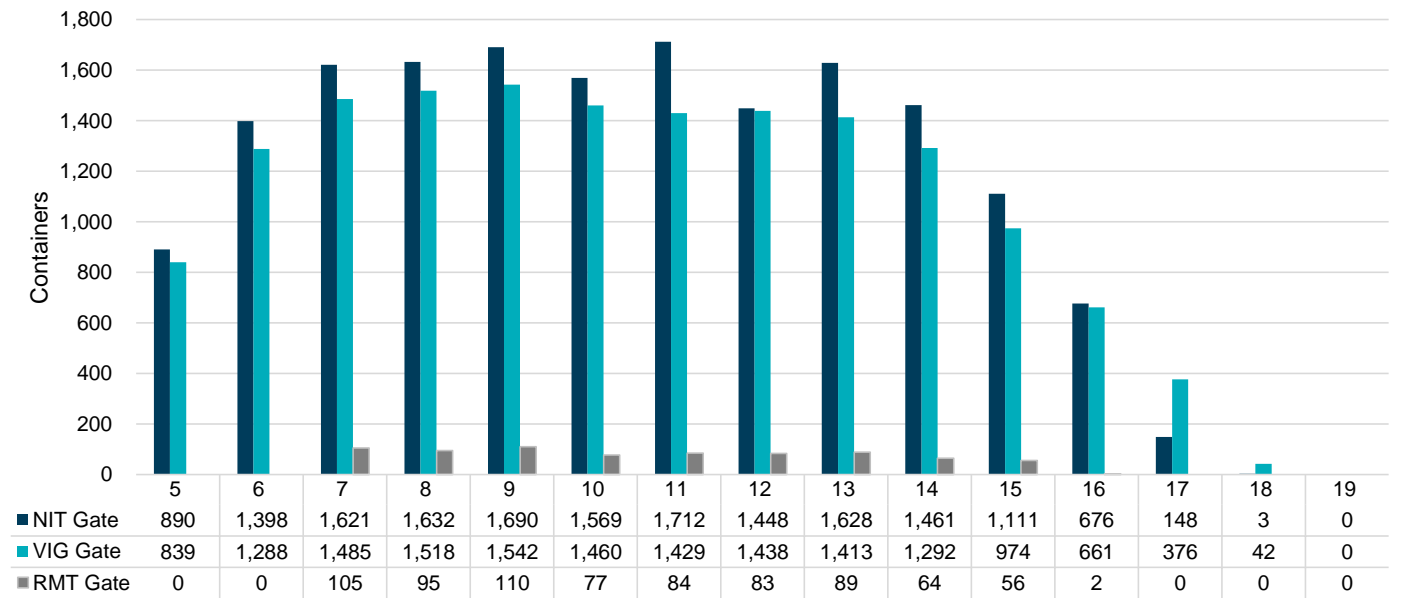

Port of Virginia Weekly Metrics

Gate Transactions

NIT Gate Transactions

VIG Gate Transactions

POV Gate Transactions

PPCY Gate Transactions

Please note: PPCY Gate Transactions are not included with POV Gate Transaction counts

Truck Reservation System and Hourly Transactions

NIT Truck Reservation Statistics

VIG Truck Reservation Statistics

POV Truck Reservation Statistics

POV Weekly Transactions by Terminal and Hour

Gate Containers and Dwell

NIT Gate Containers and Dwell

VIG Gate Containers and Dwell

Gate Transactions- Last 8 Weeks

POV Gate Containers and Dwell

Rail Containers and Dwell

NIT Rail Containers and Dwell

VIG Rail Containers and Dwell