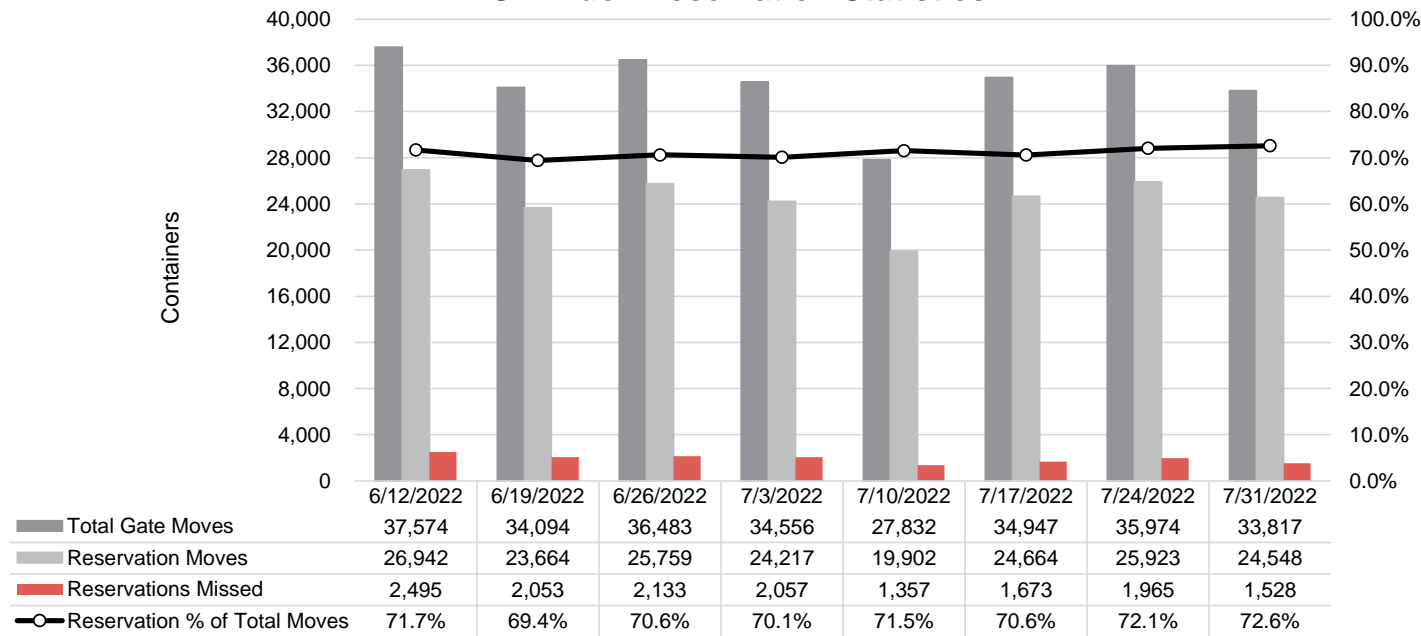

Port of Virginia Weekly Metrics

Gate Transactions

NIT Gate Transactions

VIG Gate Transactions

POV Gate Transactions

PPCY Gate Transactions

Please note: PPCY Gate Transactions are not included with POV Gate Transaction counts

Truck Reservation System and Hourly Transactions

NIT Truck Reservation Statistics

VIG Truck Reservation Statistics

POV Truck Reservation Statistics

POV Weekly Transactions by Terminal and Hour

Gate Containers and Dwell

NIT Gate Containers and Dwell

VIG Gate Containers and Dwell

Gate Transactions- Last 8 Weeks

POV Gate Containers and Dwell

Rail Containers and Dwell

NIT Rail Containers and Dwell

VIG Rail Containers and Dwell