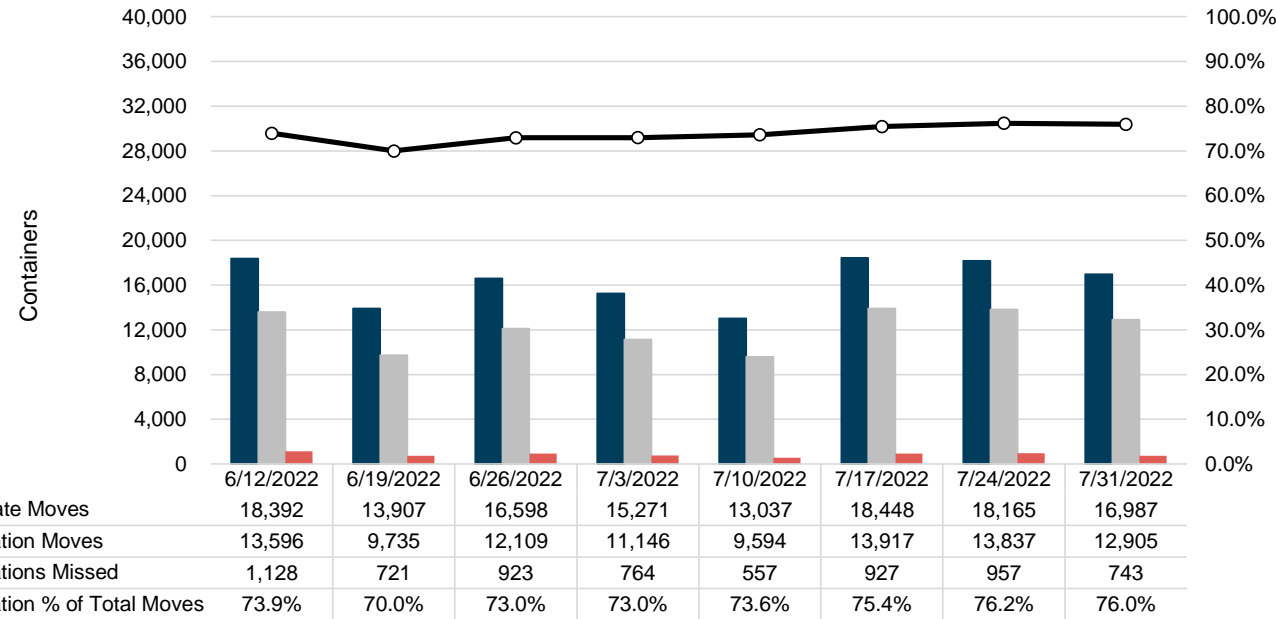

Port of Virginia Weekly Metrics

Gate Transactions

NIT Gate Transactions

VIG Gate Transactions

POV Gate Transactions

PPCY Gate Transactions

Please note: PPCY Gate Transactions are not included with POV Gate Transaction counts

Truck Reservation System and Hourly Transactions

NIT Truck Reservation Statistics

VIG Truck Reservation Statistics

POV Truck Reservation Statistics

POV Weekly Transactions by Terminal and Hour

Gate Containers and Dwell