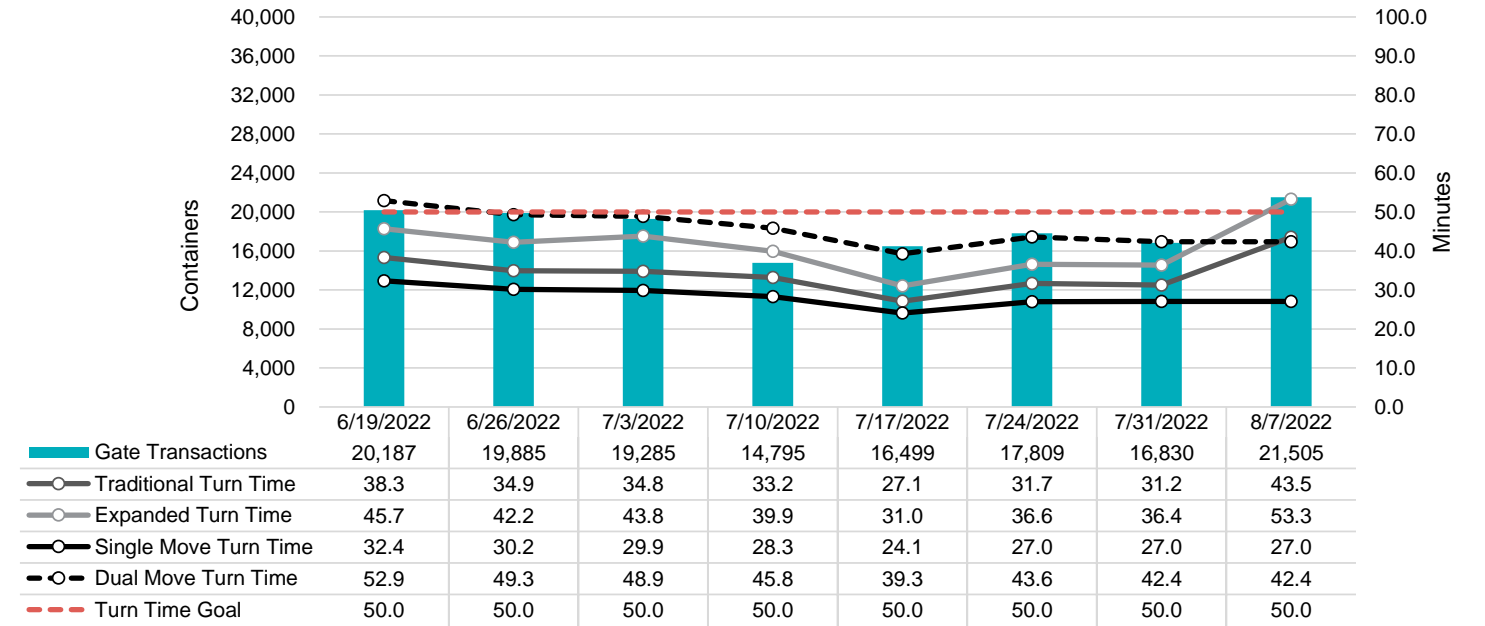

Port of Virginia Weekly Metrics

Gate Transactions

NIT Gate Transactions

VIG Gate Transactions

POV Gate Transactions

PPCY Gate Transactions

Please note: PPCY Gate Transactions are not included with POV Gate Transaction counts

Truck Reservation System and Hourly Transactions

NIT Truck Reservation Statistics

VIG Truck Reservation Statistics

POV Truck Reservation Statistics

POV Weekly Transactions by Terminal and Hour

Gate Containers and Dwell