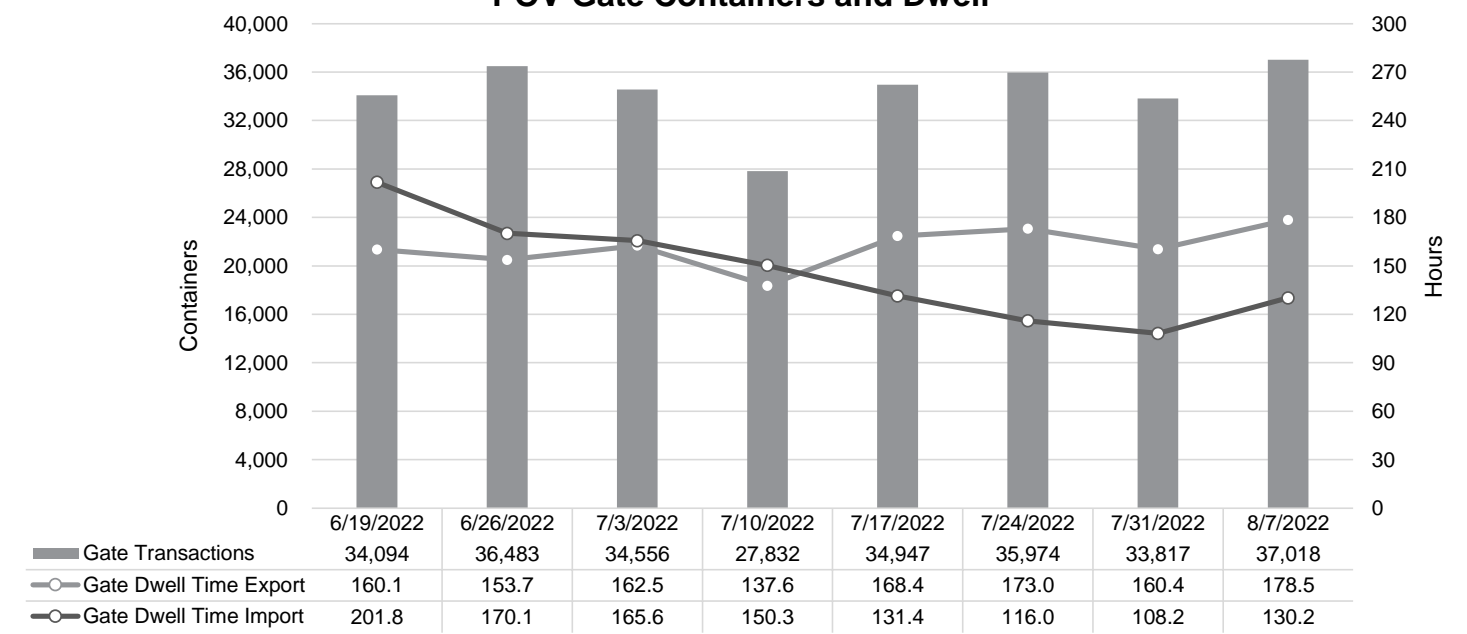

Truck Reservation System and Hourly Transactions

NIT Truck Reservation Statistics

VIG Truck Reservation Statistics

POV Truck Reservation Statistics

POV Weekly Transactions by Terminal and Hour

Gate Containers and Dwell

NIT Gate Containers and Dwell

VIG Gate Containers and Dwell

Gate Transactions- Last 8 Weeks

POV Gate Containers and Dwell

Rail Containers and Dwell

NIT Rail Containers and Dwell

VIG Rail Containers and Dwell

Rail Containers- Last 8 Weeks

POV Rail Containers and Dwell