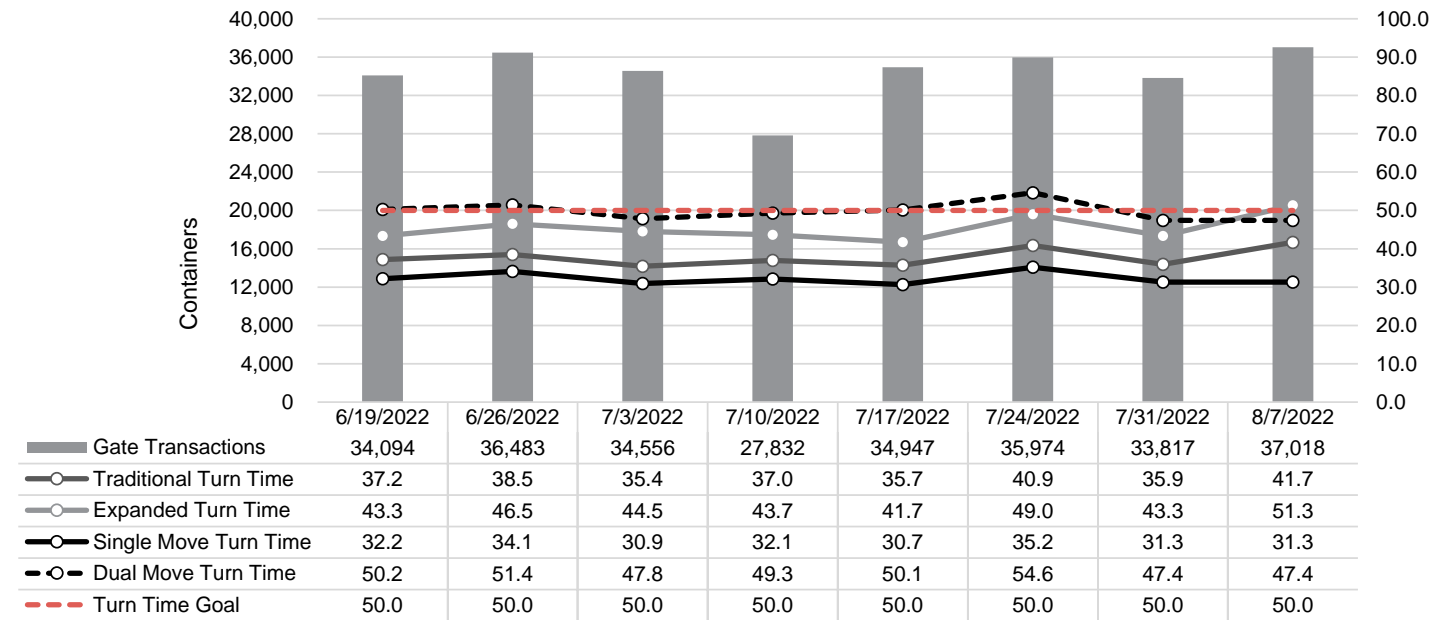

Port of Virginia Weekly Metrics

Gate Transactions

NIT Gate Transactions

VIG Gate Transactions

POV Gate Transactions

PPCY Gate Transactions

Please note: PPCY Gate Transactions are not included with POV Gate Transaction counts

Truck Reservation System and Hourly Transactions

NIT Truck Reservation Statistics

VIG Truck Reservation Statistics

POV Truck Reservation Statistics

POV Weekly Transactions by Terminal and Hour

Gate Containers and Dwell