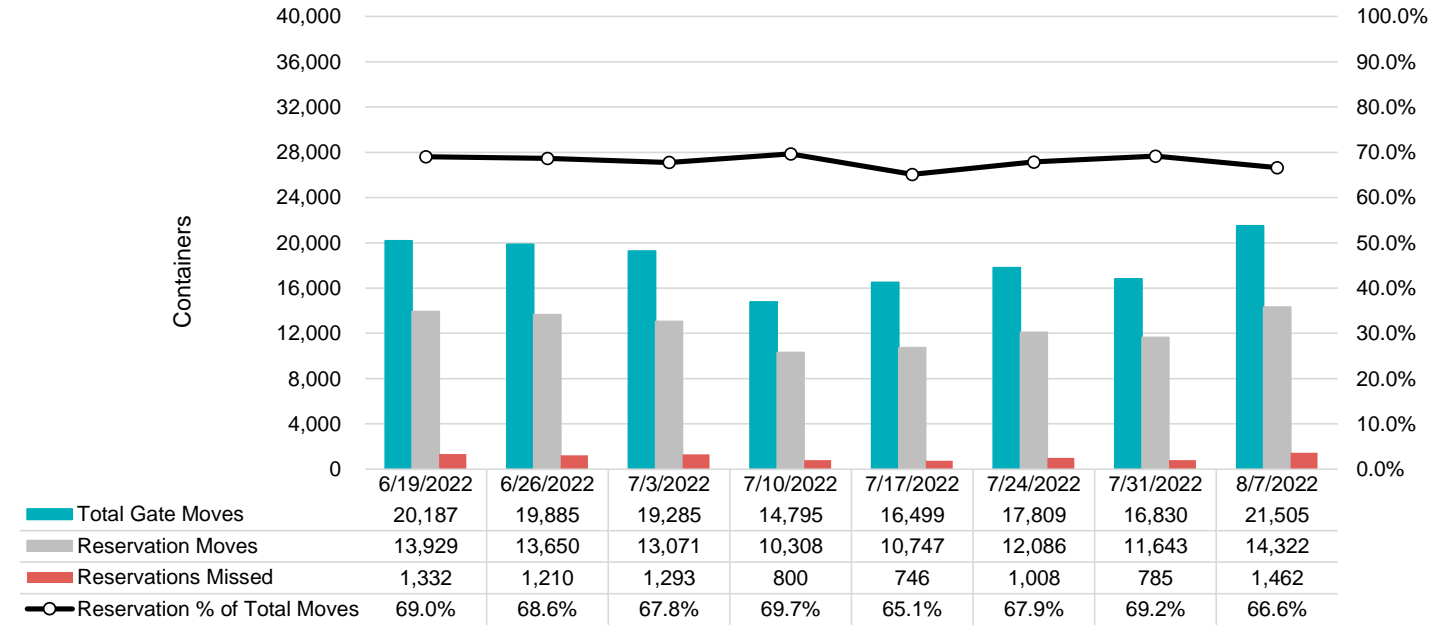

Port of Virginia Weekly Metrics

Gate Transactions

NIT Gate Transactions

VIG Gate Transactions

POV Gate Transactions

PPCY Gate Transactions

Please note: PPCY Gate Transactions are not included with POV Gate Transaction counts

Truck Reservation System and Hourly Transactions

NIT Truck Reservation Statistics

VIG Truck Reservation Statistics

POV Truck Reservation Statistics

POV Weekly Transactions by Terminal and Hour

Gate Containers and Dwell