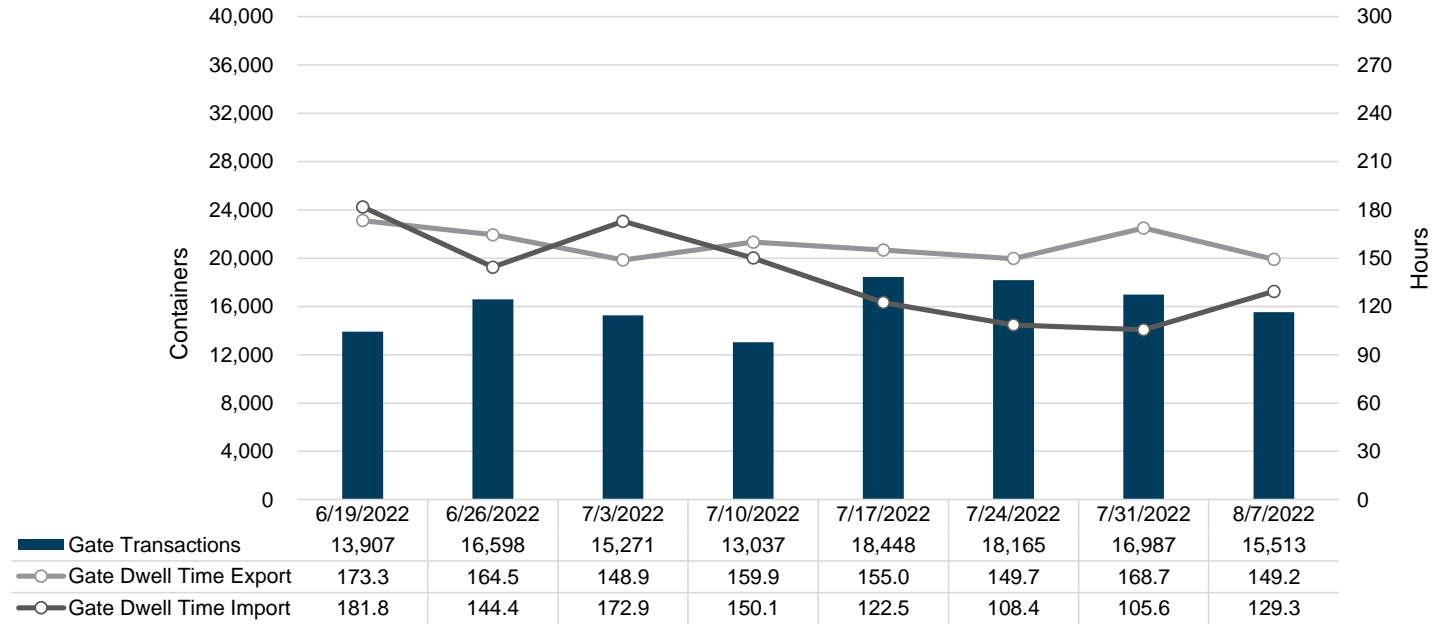

Port of Virginia Weekly Metrics

Gate Transactions

NIT Gate Transactions

VIG Gate Transactions

POV Gate Transactions

PPCY Gate Transactions

Please note: PPCY Gate Transactions are not included with POV Gate Transaction counts

Truck Reservation System and Hourly Transactions

NIT Truck Reservation Statistics

VIG Truck Reservation Statistics

POV Truck Reservation Statistics

POV Weekly Transactions by Terminal and Hour

Gate Containers and Dwell

NIT Gate Containers and Dwell

VIG Gate Containers and Dwell

Gate Transactions- Last 8 Weeks

POV Gate Containers and Dwell

Rail Containers and Dwell

NIT Rail Containers and Dwell

VIG Rail Containers and Dwell