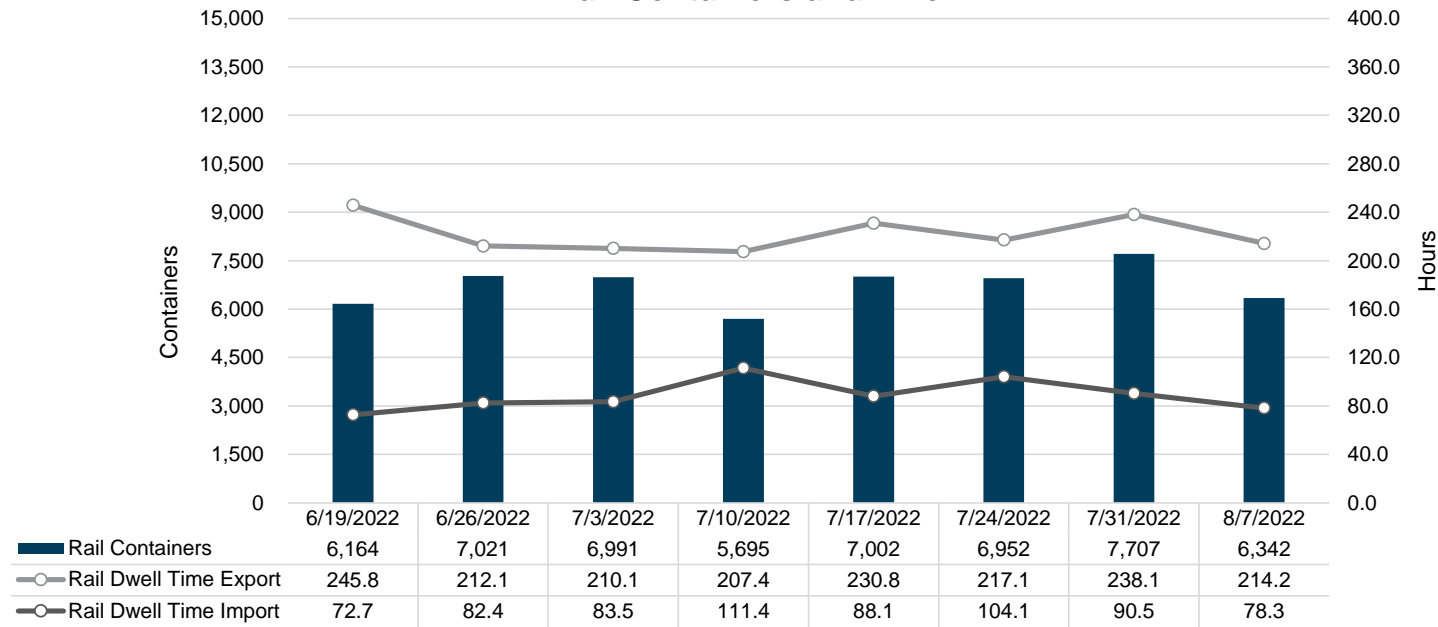

NIT Gate Containers and Dwell

VIG Gate Containers and Dwell

Gate Transactions- Last 8 Weeks

POV Gate Containers and Dwell

Rail Containers and Dwell

NIT Rail Containers and Dwell

VIG Rail Containers and Dwell