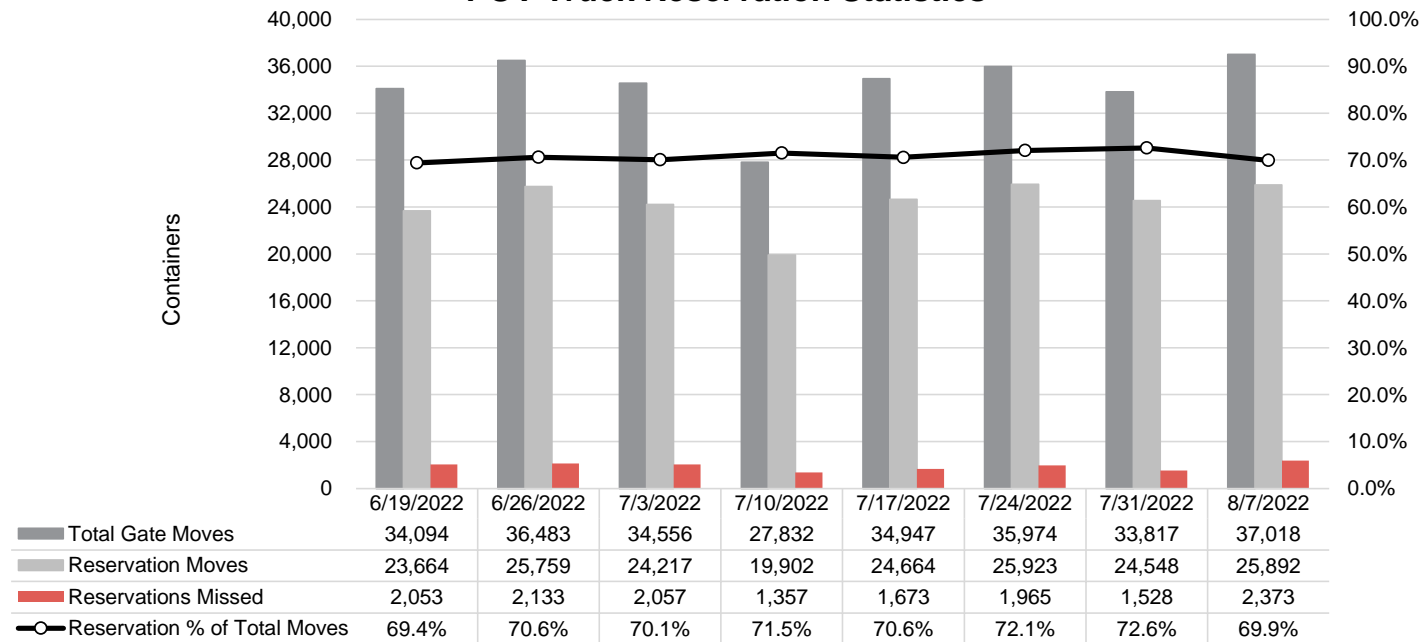

Port of Virginia Weekly Metrics

Gate Transactions

NIT Gate Transactions

VIG Gate Transactions

POV Gate Transactions

PPCY Gate Transactions

Please note: PPCY Gate Transactions are not included with POV Gate Transaction counts

Truck Reservation System and Hourly Transactions

NIT Truck Reservation Statistics

VIG Truck Reservation Statistics

POV Truck Reservation Statistics

POV Weekly Transactions by Terminal and Hour

Gate Containers and Dwell

NIT Gate Containers and Dwell

VIG Gate Containers and Dwell

Gate Transactions- Last 8 Weeks

POV Gate Containers and Dwell

Rail Containers and Dwell

NIT Rail Containers and Dwell

VIG Rail Containers and Dwell