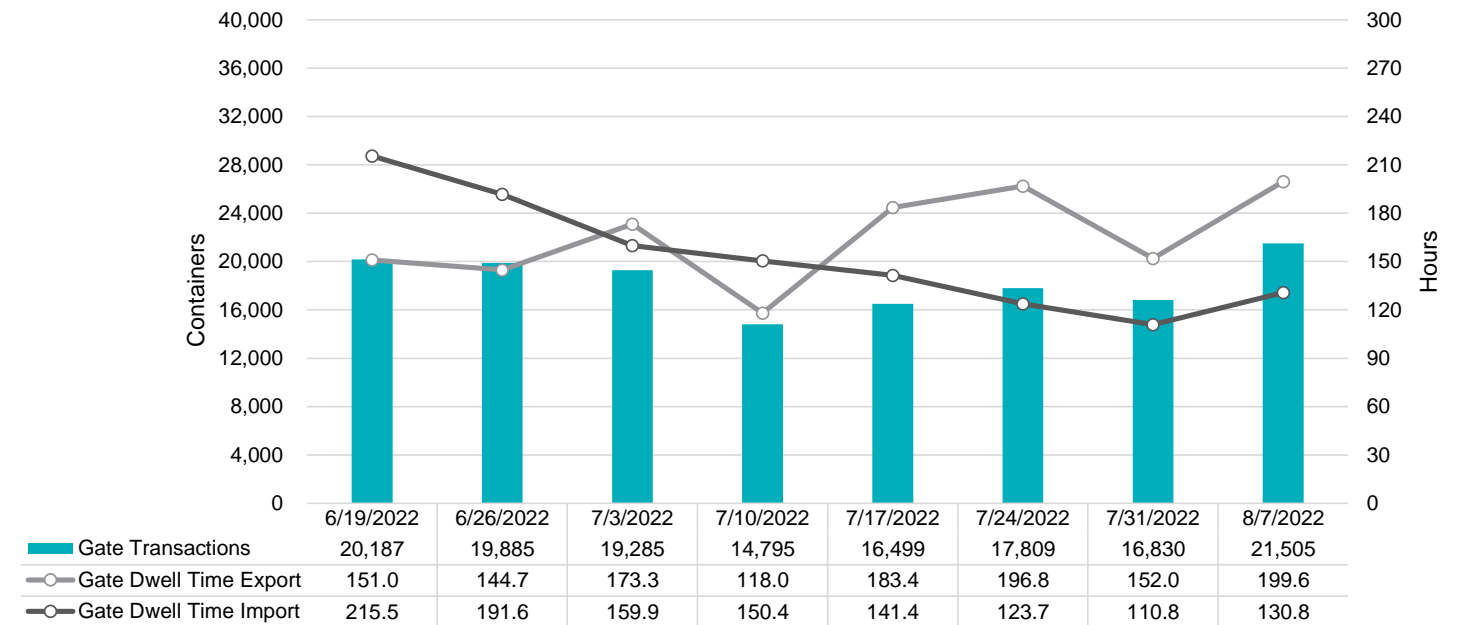

Port of Virginia Weekly Metrics

Gate Transactions

NIT Gate Transactions

VIG Gate Transactions

POV Gate Transactions

PPCY Gate Transactions

Please note: PPCY Gate Transactions are not included with POV Gate Transaction counts

Truck Reservation System and Hourly Transactions

NIT Truck Reservation Statistics

VIG Truck Reservation Statistics

POV Truck Reservation Statistics

POV Weekly Transactions by Terminal and Hour

Gate Containers and Dwell

NIT Gate Containers and Dwell

VIG Gate Containers and Dwell

Gate Transactions- Last 8 Weeks

POV Gate Containers and Dwell

Rail Containers and Dwell

NIT Rail Containers and Dwell

VIG Rail Containers and Dwell