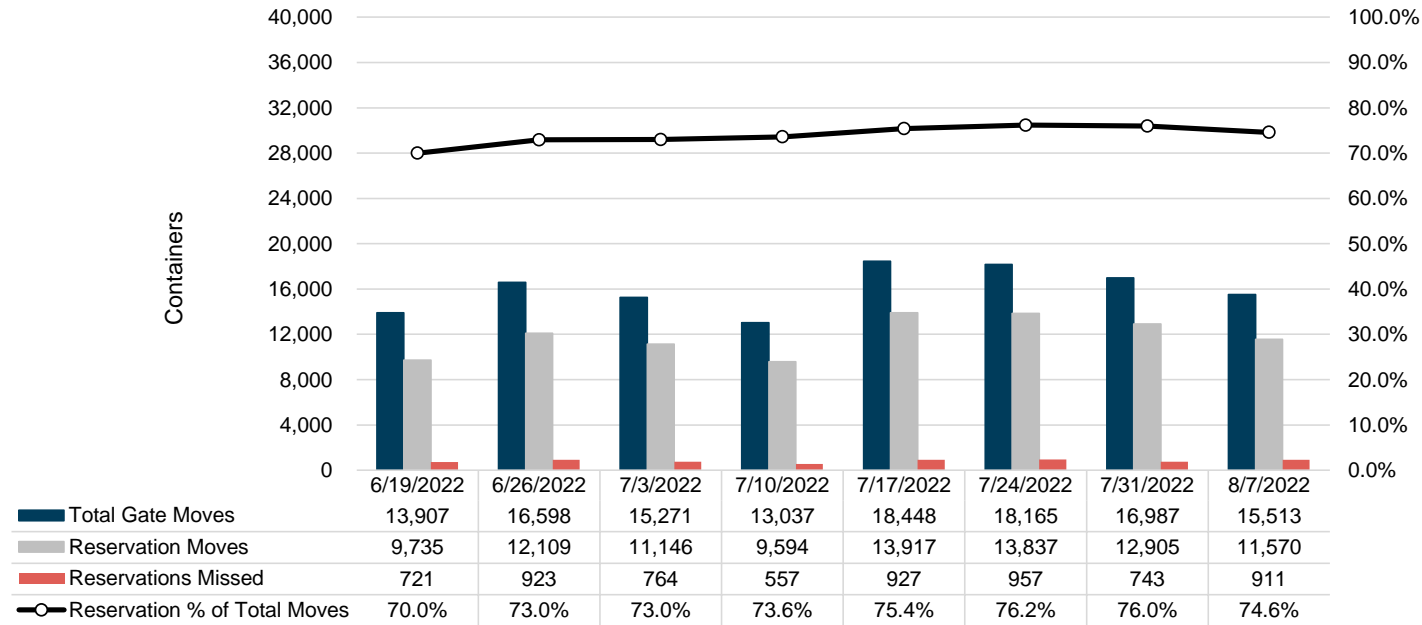

Port of Virginia Weekly Metrics

Gate Transactions

NIT Gate Transactions

VIG Gate Transactions

POV Gate Transactions

PPCY Gate Transactions

Please note: PPCY Gate Transactions are not included with POV Gate Transaction counts

Truck Reservation System and Hourly Transactions

NIT Truck Reservation Statistics

VIG Truck Reservation Statistics

POV Truck Reservation Statistics

POV Weekly Transactions by Terminal and Hour

Gate Containers and Dwell