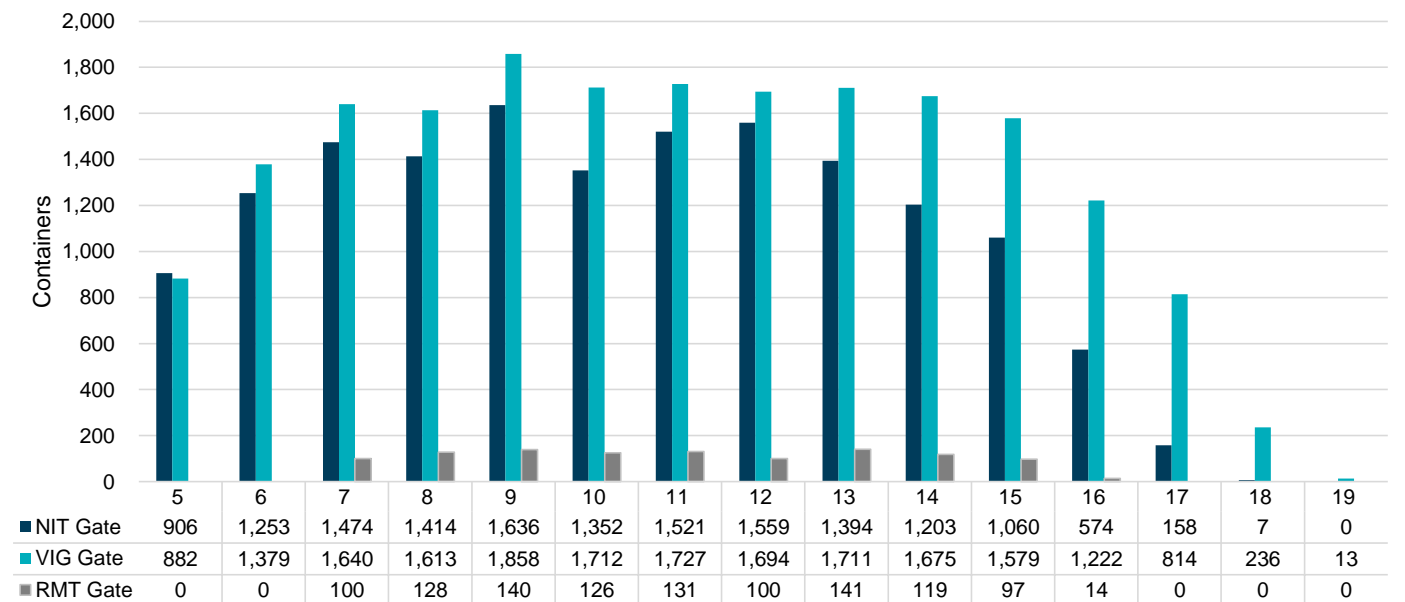

Port of Virginia Weekly Metrics

Gate Transactions

NIT Gate Transactions

VIG Gate Transactions

POV Gate Transactions

PPCY Gate Transactions

Please note: PPCY Gate Transactions are not included with POV Gate Transaction counts

Truck Reservation System and Hourly Transactions

NIT Truck Reservation Statistics

VIG Truck Reservation Statistics

POV Truck Reservation Statistics

POV Weekly Transactions by Terminal and Hour

Gate Containers and Dwell

NIT Gate Containers and Dwell

VIG Gate Containers and Dwell

Gate Transactions- Last 8 Weeks

POV Gate Containers and Dwell

Rail Containers and Dwell

NIT Rail Containers and Dwell

VIG Rail Containers and Dwell