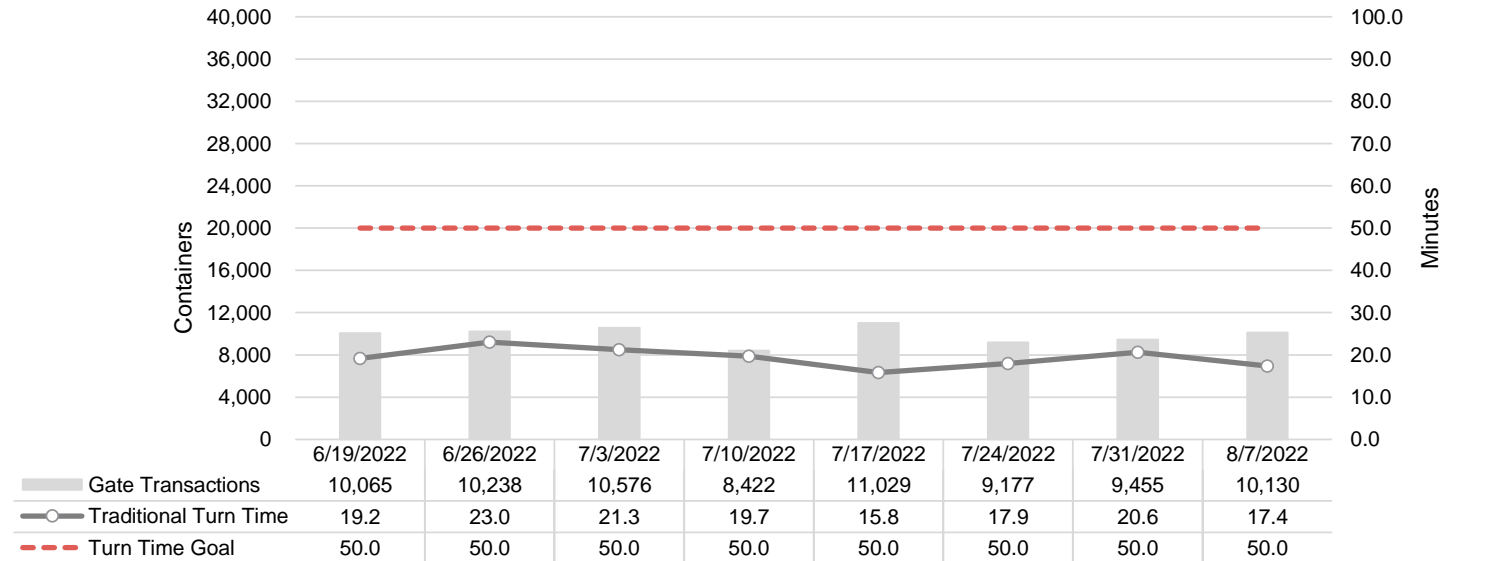

Port of Virginia Weekly Metrics

Gate Transactions

NIT Gate Transactions

VIG Gate Transactions

POV Gate Transactions

PPCY Gate Transactions

Please note: PPCY Gate Transactions are not included with POV Gate Transaction counts

Truck Reservation System and Hourly Transactions

NIT Truck Reservation Statistics

VIG Truck Reservation Statistics

POV Truck Reservation Statistics

POV Weekly Transactions by Terminal and Hour

Gate Containers and Dwell