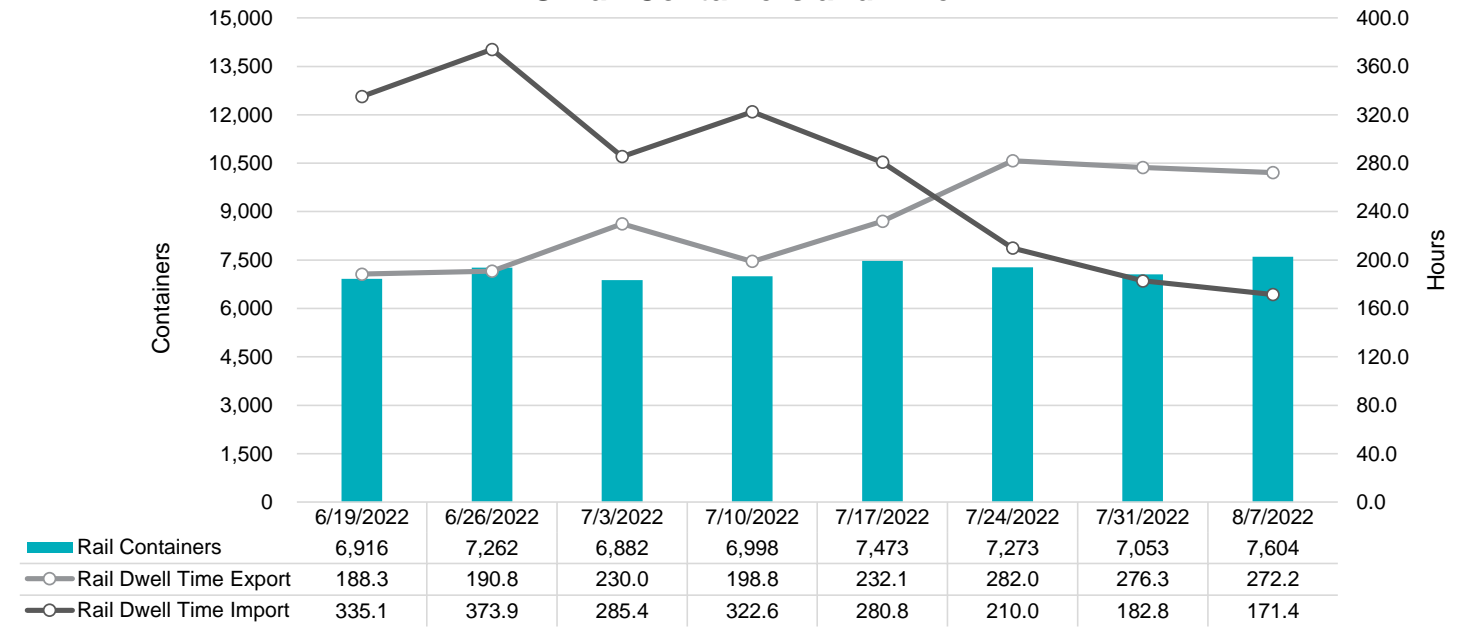

Truck Reservation System and Hourly Transactions

NIT Truck Reservation Statistics

VIG Truck Reservation Statistics

POV Truck Reservation Statistics

POV Weekly Transactions by Terminal and Hour

Gate Containers and Dwell

NIT Gate Containers and Dwell

VIG Gate Containers and Dwell

Gate Transactions- Last 8 Weeks

POV Gate Containers and Dwell

Rail Containers and Dwell

NIT Rail Containers and Dwell

VIG Rail Containers and Dwell