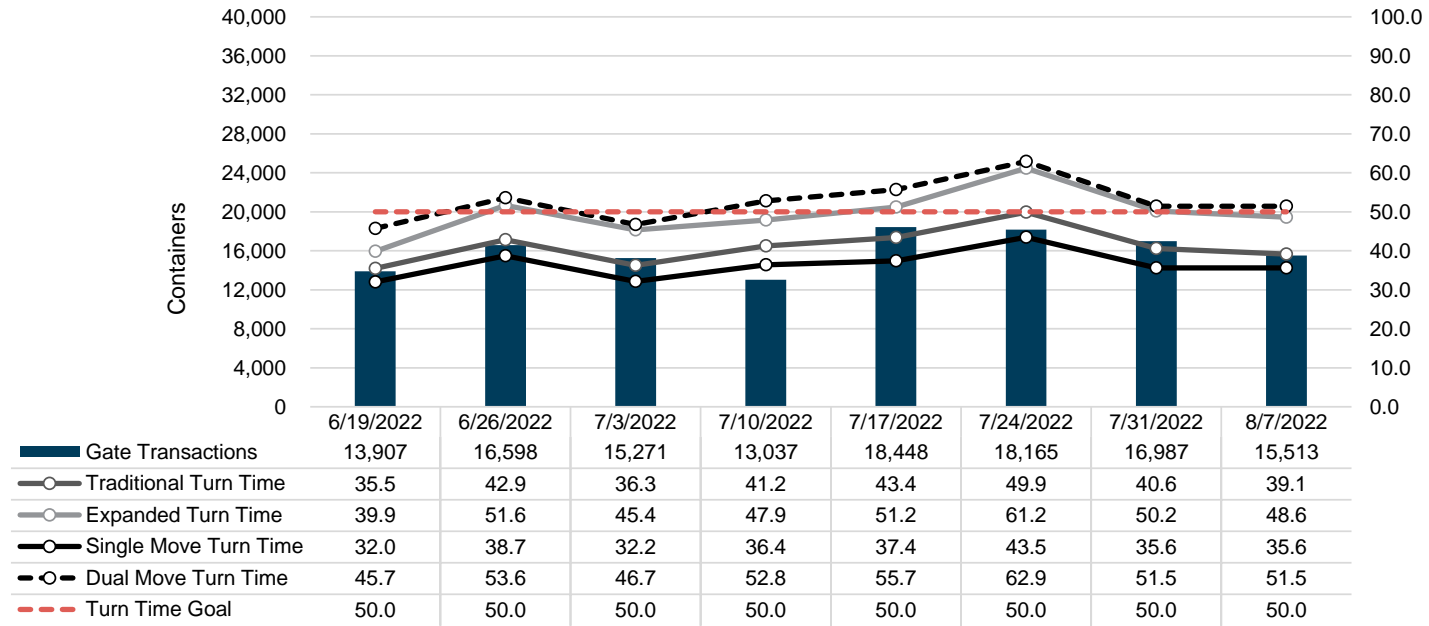

Port of Virginia Weekly Metrics

Gate Transactions

NIT Gate Transactions

VIG Gate Transactions

POV Gate Transactions

PPCY Gate Transactions

Please note: PPCY Gate Transactions are not included with POV Gate Transaction counts

Truck Reservation System and Hourly Transactions

NIT Truck Reservation Statistics

VIG Truck Reservation Statistics

POV Truck Reservation Statistics

POV Weekly Transactions by Terminal and Hour

Gate Containers and Dwell