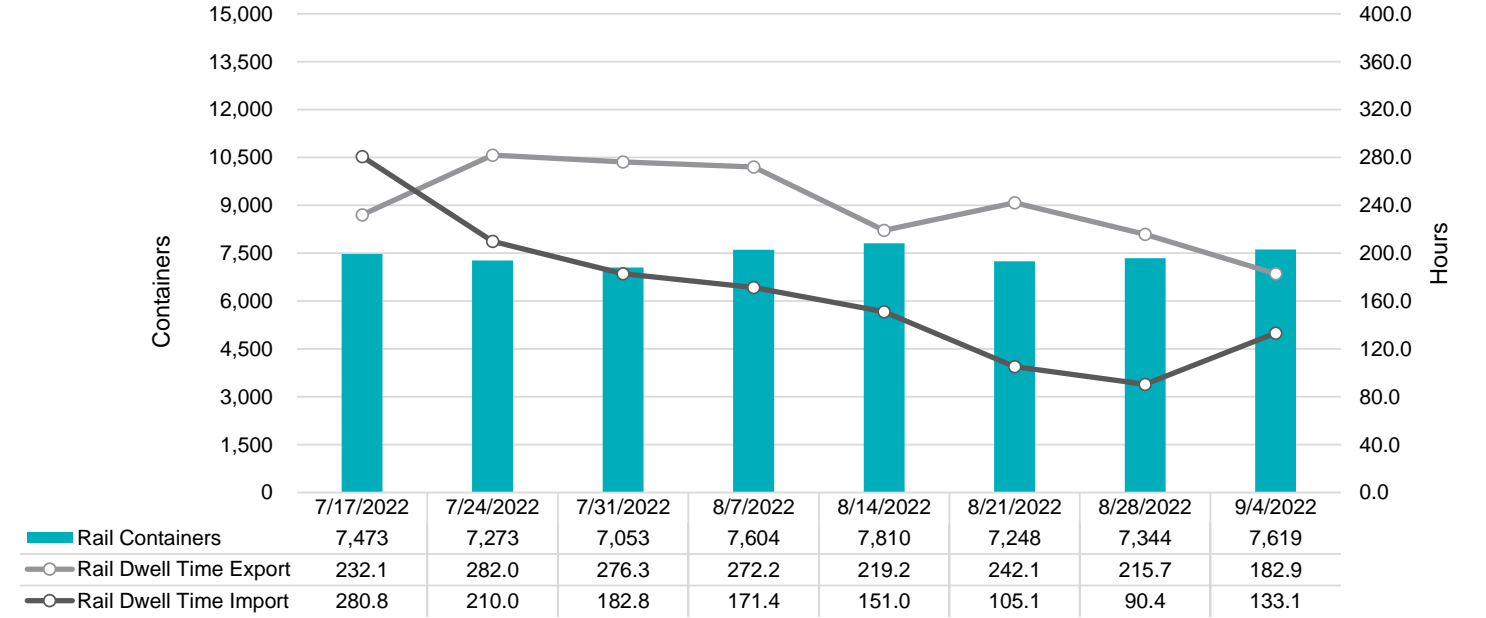

VIG Rail Containers and Dwell