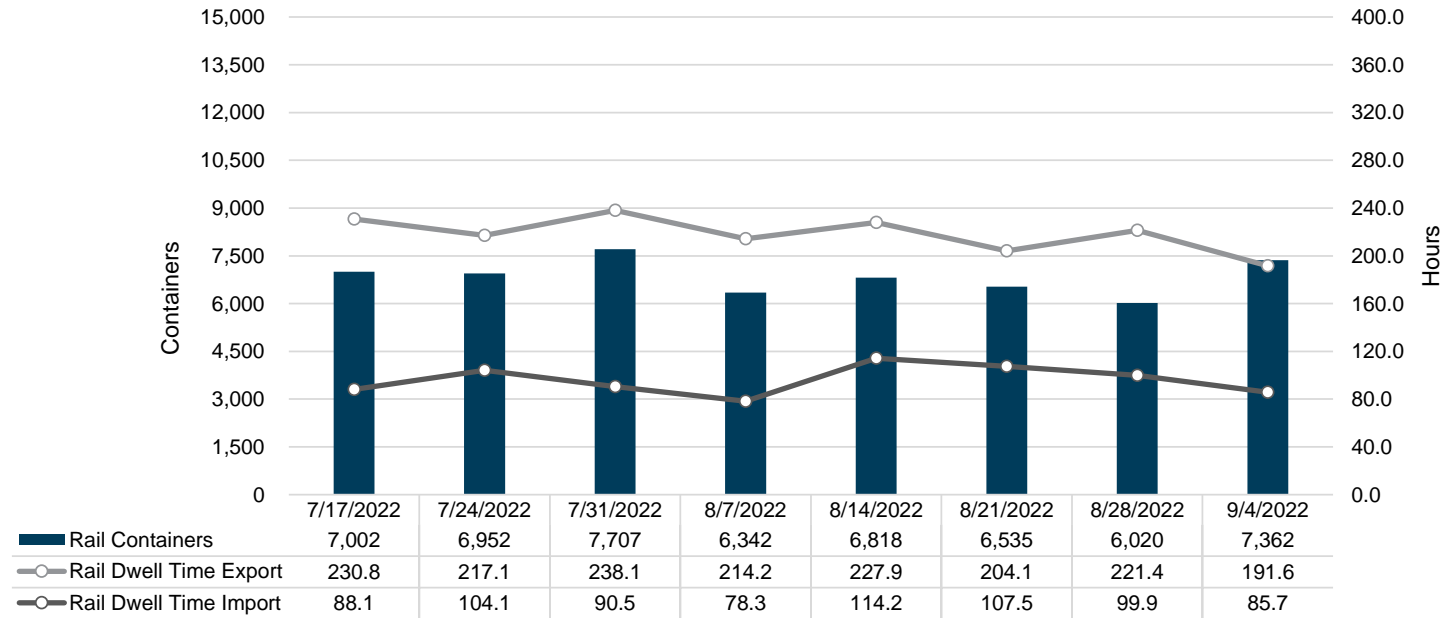

Rail Containers and Dwell

NIT Rail Containers and Dwell