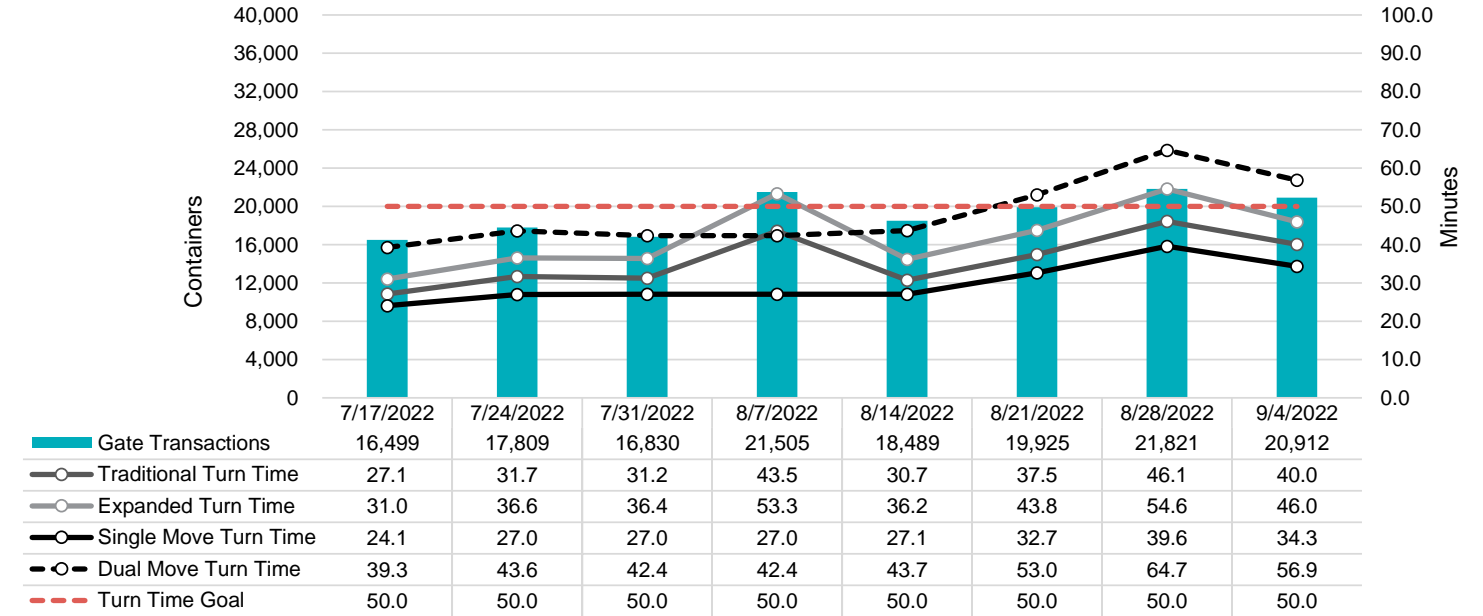

VIG Gate Transactions