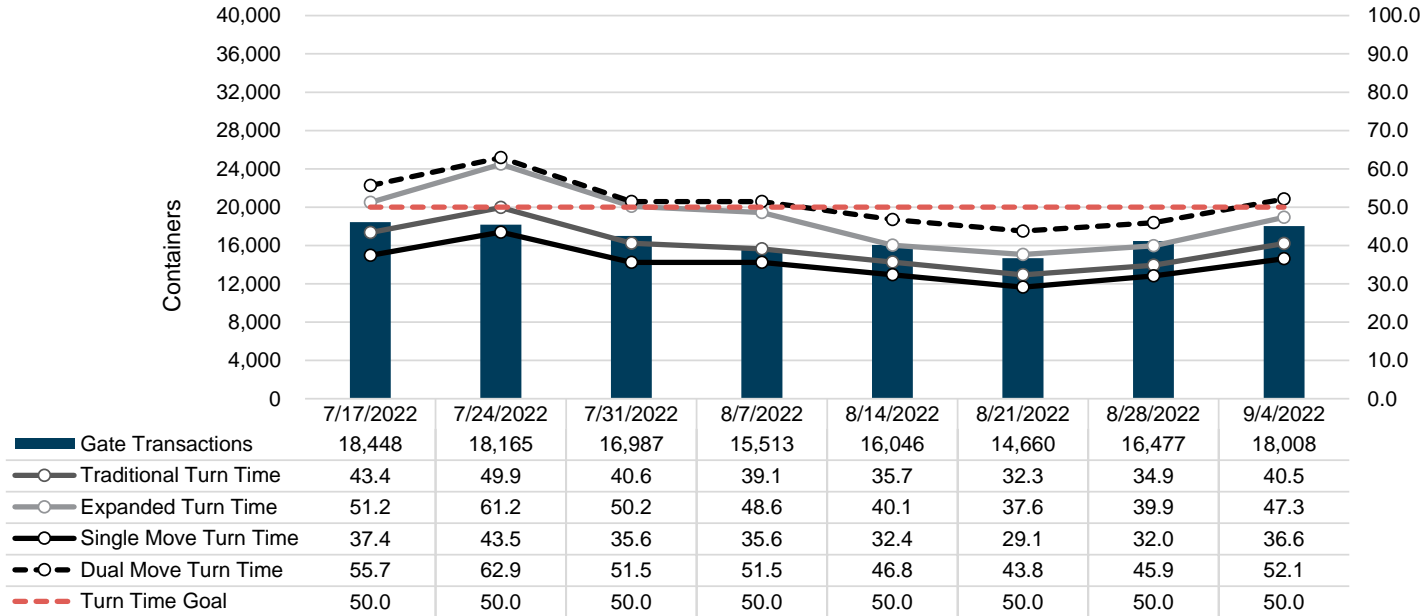

Port of Virginia Weekly Metrics

Gate Transactions

NIT Gate Transactions