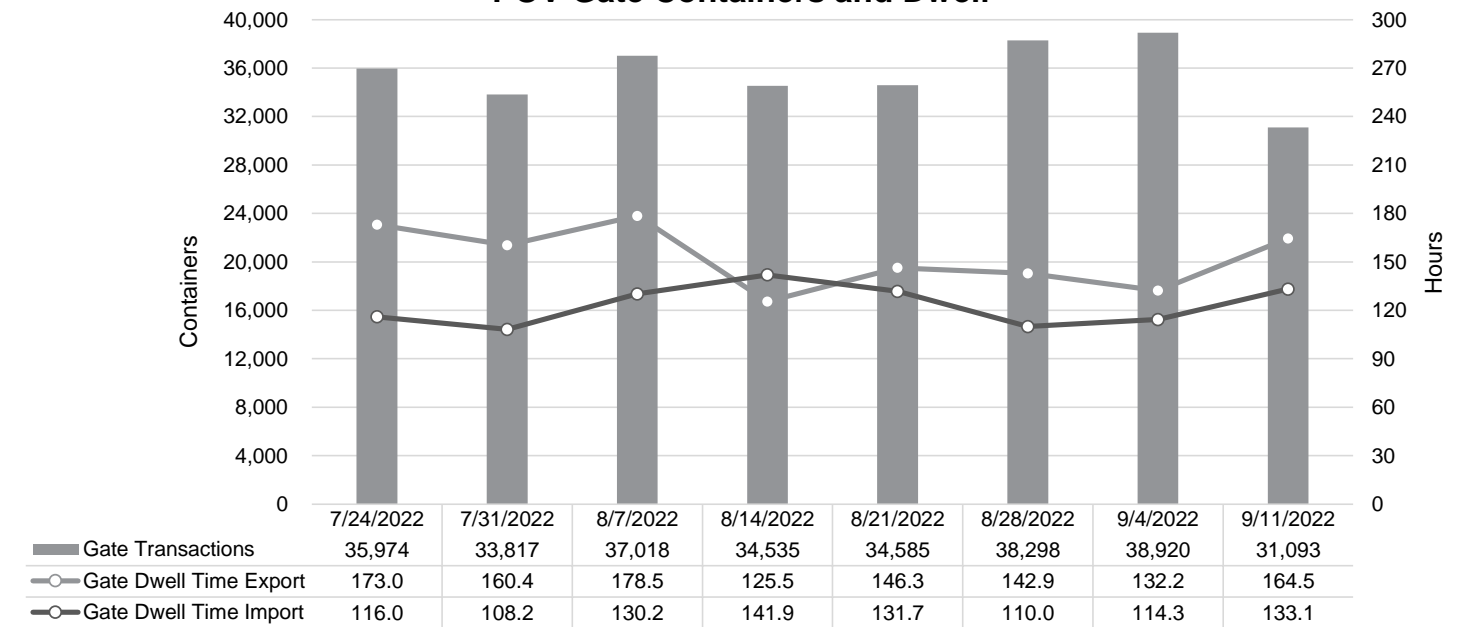

POV Gate Containers and Dwell