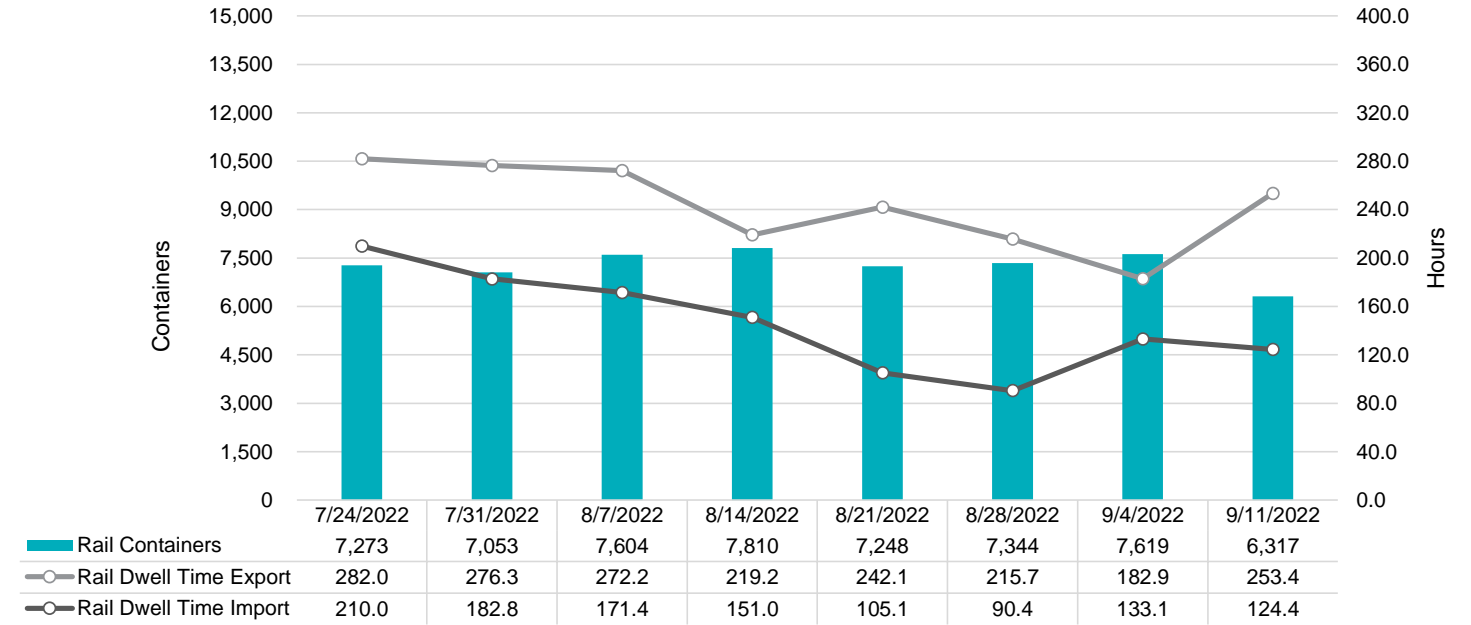

VIG Rail Containers and Dwell