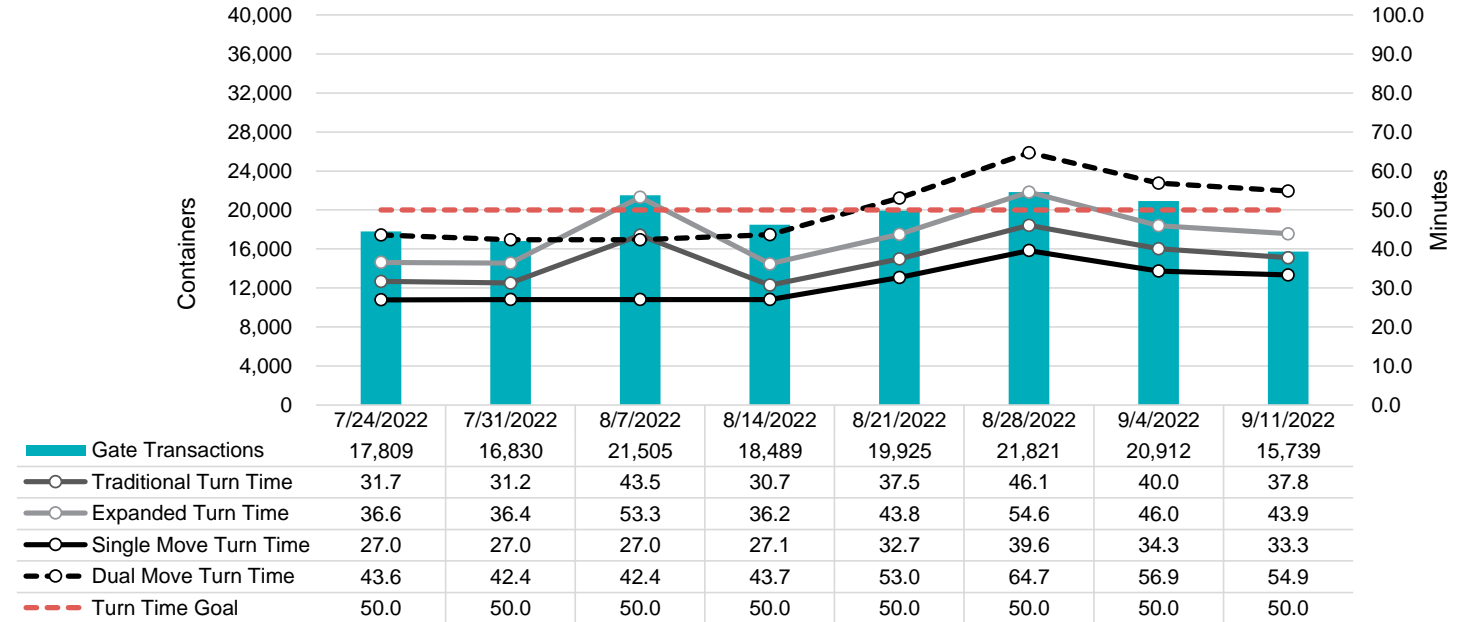

VIG Gate Transactions