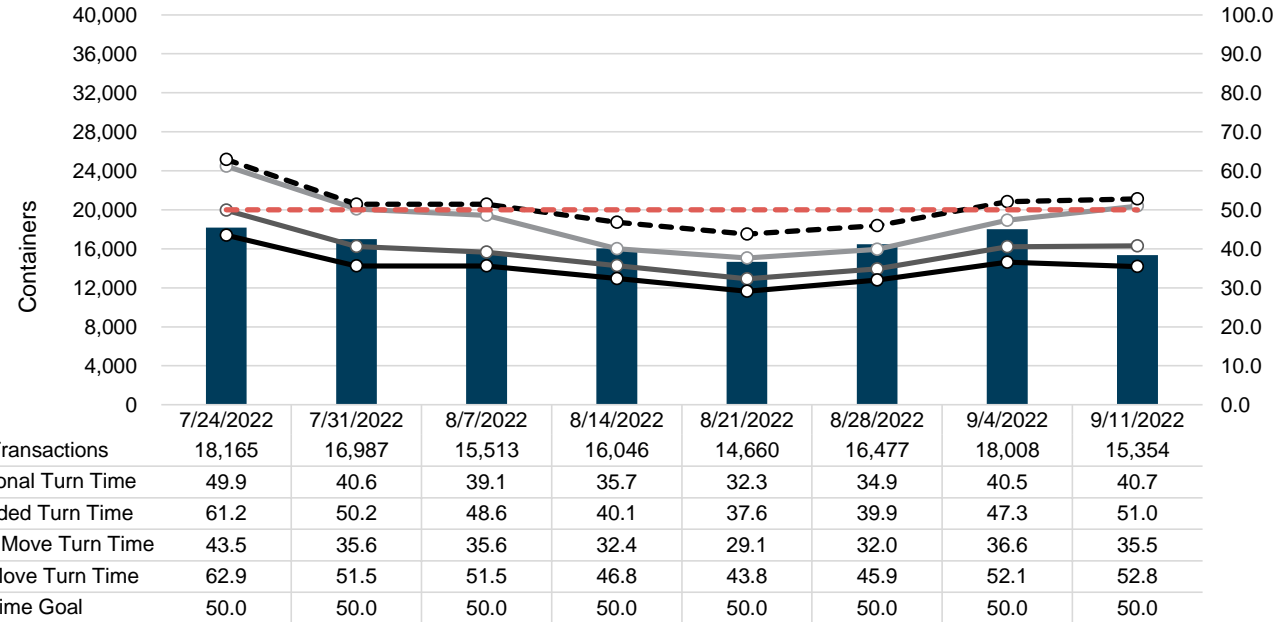

Port of Virginia Weekly Metrics

Gate Transactions

NIT Gate Transactions