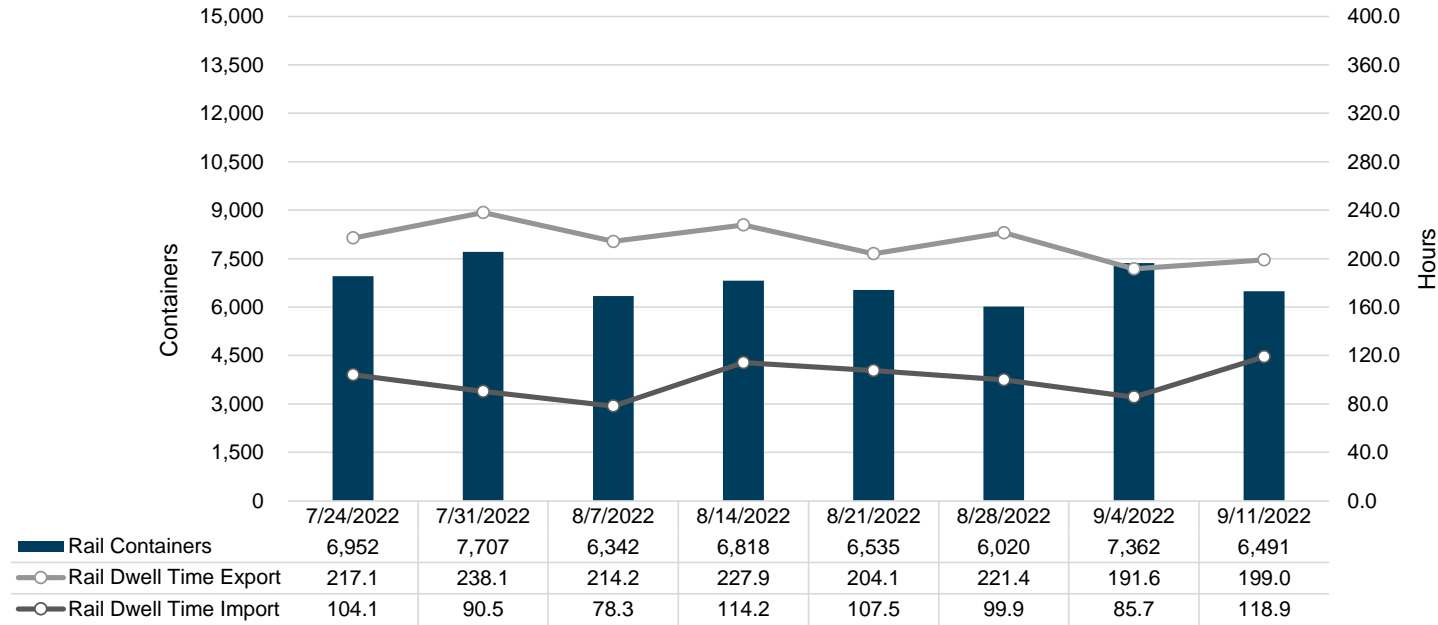

Rail Containers and Dwell

NIT Rail Containers and Dwell