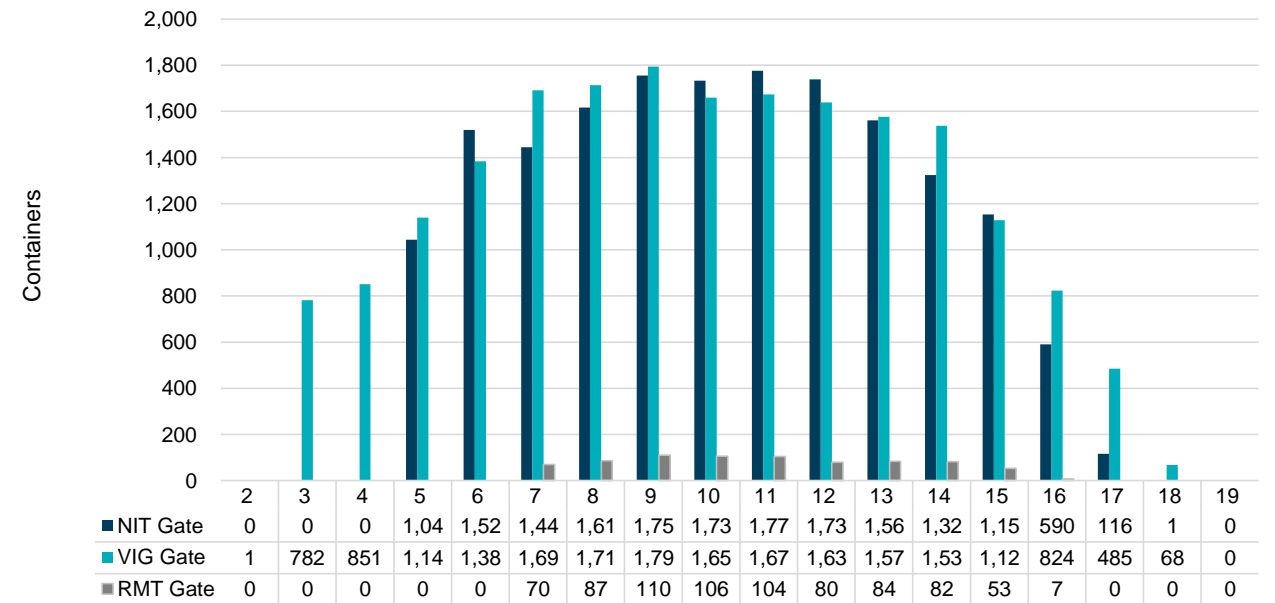

Port of Virginia Weekly Metrics

Gate Transactions

NIT Gate Transactions

VIG Gate Transactions

POV Gate Transactions

PPCY Gate Transactions

Please note: PPCY Gate Transactions are not included with POV Gate Transaction counts

Truck Reservation System and Hourly Transactions

NIT Truck Reservation Statistics

VIG Truck Reservation Statistics

POV Truck Reservation Statistics

POV Weekly Transactions by Terminal and Hour

Gate Containers and Dwell

NIT Gate Containers and Dwell

VIG Gate Containers and Dwell

Gate Transactions- Last 8 Weeks

POV Gate Containers and Dwell

Rail Containers and Dwell

NIT Rail Containers and Dwell

VIG Rail Containers and Dwell