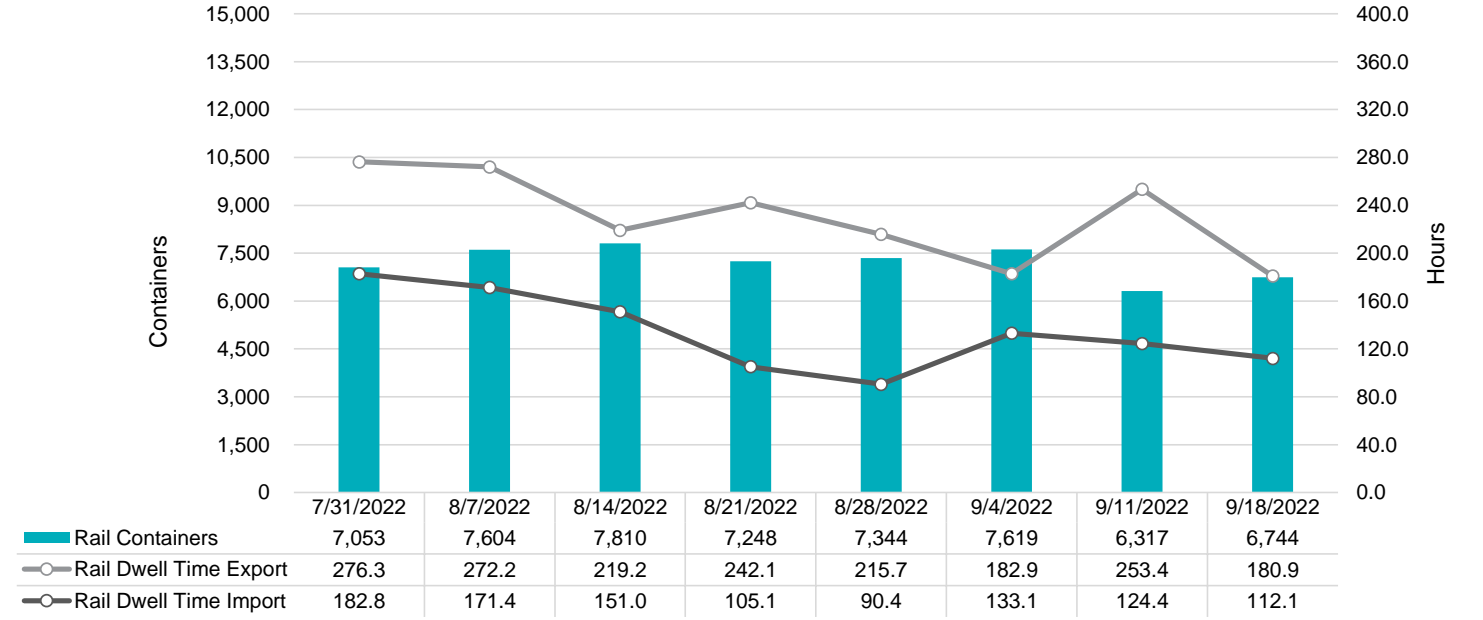

Truck Reservation System and Hourly Transactions

NIT Truck Reservation Statistics

VIG Truck Reservation Statistics

POV Truck Reservation Statistics

POV Weekly Transactions by Terminal and Hour

Gate Containers and Dwell

NIT Gate Containers and Dwell

VIG Gate Containers and Dwell

Gate Transactions- Last 8 Weeks

POV Gate Containers and Dwell

Rail Containers and Dwell

NIT Rail Containers and Dwell

VIG Rail Containers and Dwell

Rail Containers- Last 8 Weeks

POV Rail Containers and Dwell