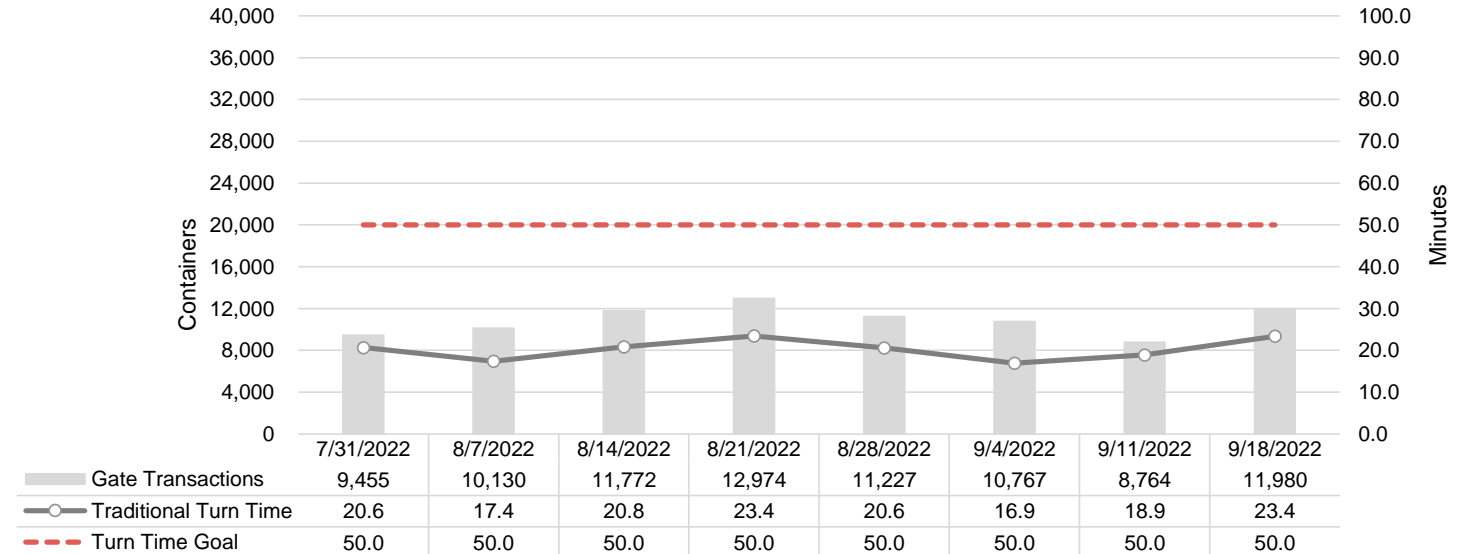

Port of Virginia Weekly Metrics

Gate Transactions

NIT Gate Transactions

VIG Gate Transactions

POV Gate Transactions

PPCY Gate Transactions

Please note: PPCY Gate Transactions are not included with POV Gate Transaction counts

Truck Reservation System and Hourly Transactions

NIT Truck Reservation Statistics

VIG Truck Reservation Statistics

POV Truck Reservation Statistics

POV Weekly Transactions by Terminal and Hour

Gate Containers and Dwell