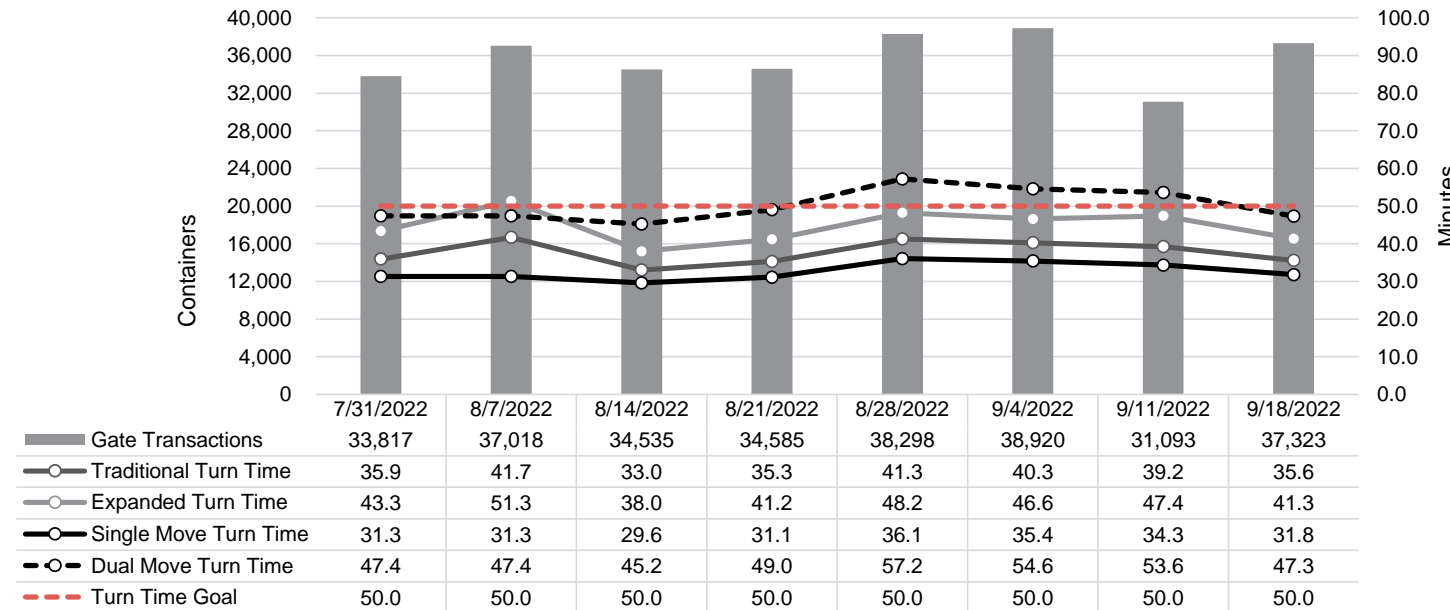

Port of Virginia Weekly Metrics

Gate Transactions

NIT Gate Transactions

VIG Gate Transactions

POV Gate Transactions

PPCY Gate Transactions

Please note: PPCY Gate Transactions are not included with POV Gate Transaction counts

Truck Reservation System and Hourly Transactions

NIT Truck Reservation Statistics

VIG Truck Reservation Statistics

POV Truck Reservation Statistics

POV Weekly Transactions by Terminal and Hour

Gate Containers and Dwell