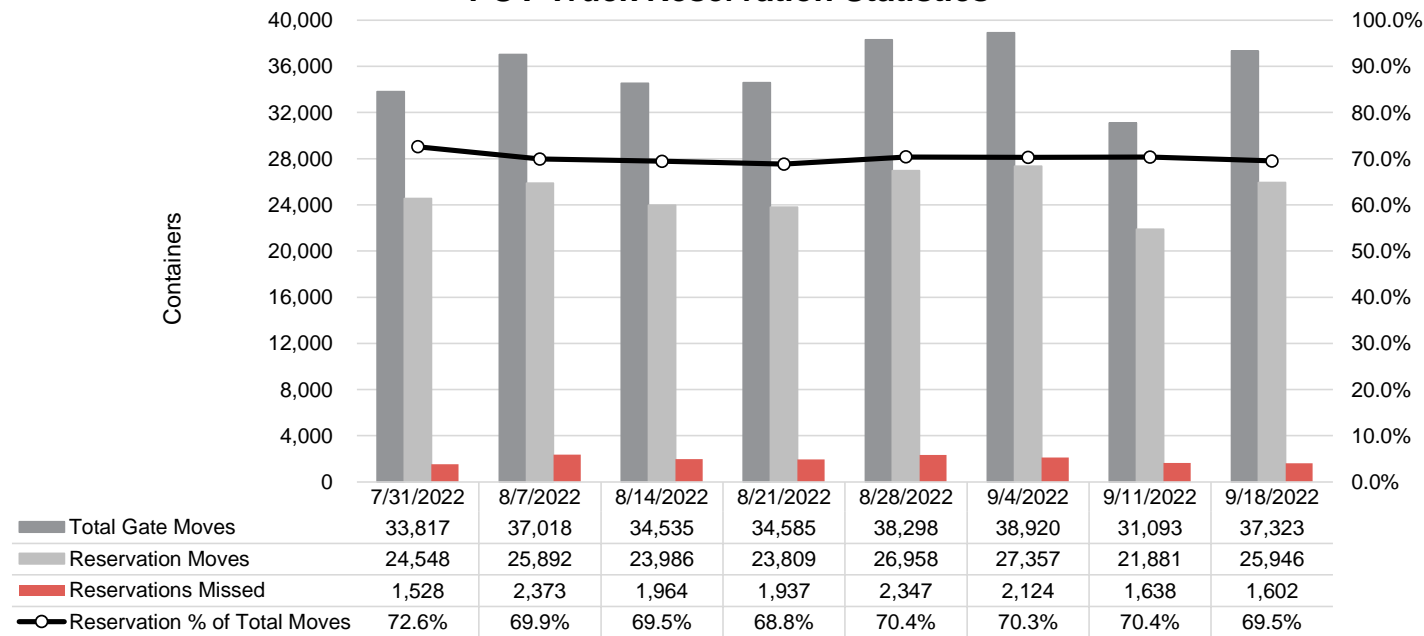

Port of Virginia Weekly Metrics

Gate Transactions

NIT Gate Transactions

VIG Gate Transactions

POV Gate Transactions

PPCY Gate Transactions

Please note: PPCY Gate Transactions are not included with POV Gate Transaction counts

Truck Reservation System and Hourly Transactions

NIT Truck Reservation Statistics

VIG Truck Reservation Statistics

POV Truck Reservation Statistics

POV Weekly Transactions by Terminal and Hour

Gate Containers and Dwell

NIT Gate Containers and Dwell

VIG Gate Containers and Dwell

Gate Transactions- Last 8 Weeks

POV Gate Containers and Dwell

Rail Containers and Dwell

NIT Rail Containers and Dwell

VIG Rail Containers and Dwell