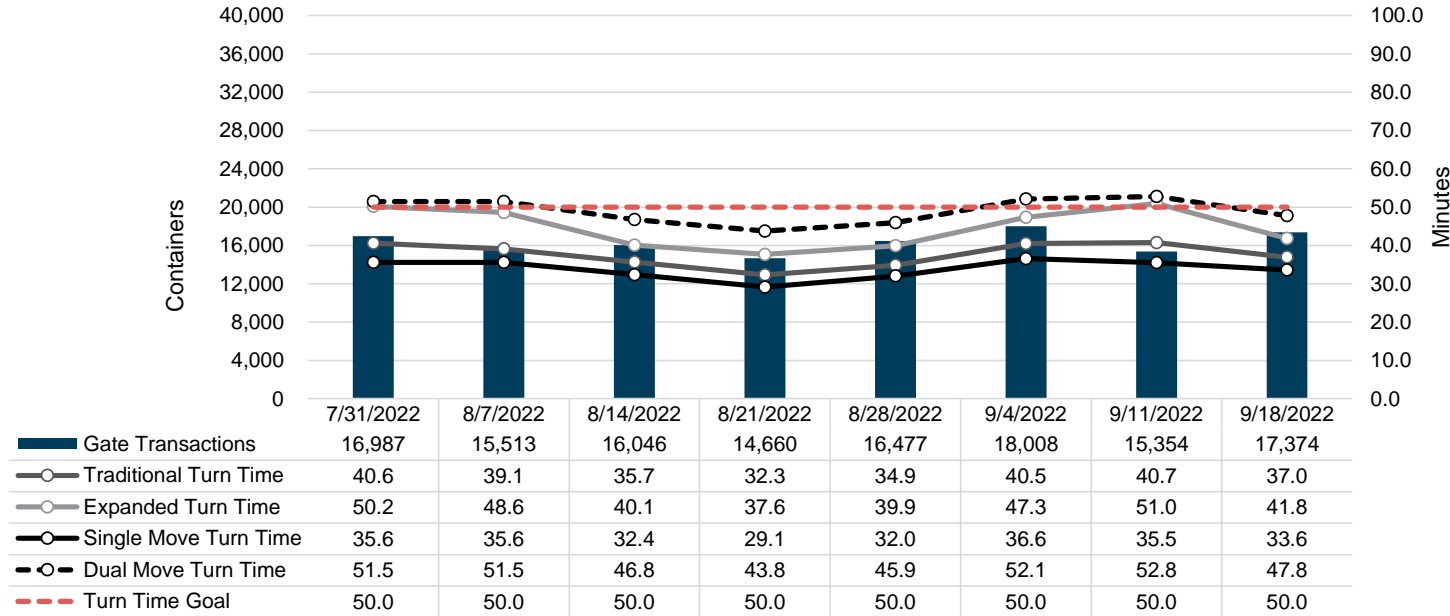

Port of Virginia Weekly Metrics

Gate Transactions

NIT Gate Transactions

VIG Gate Transactions

POV Gate Transactions

PPCY Gate Transactions

Please note: PPCY Gate Transactions are not included with POV Gate Transaction counts

Truck Reservation System and Hourly Transactions

NIT Truck Reservation Statistics

VIG Truck Reservation Statistics

POV Truck Reservation Statistics

POV Weekly Transactions by Terminal and Hour

Gate Containers and Dwell