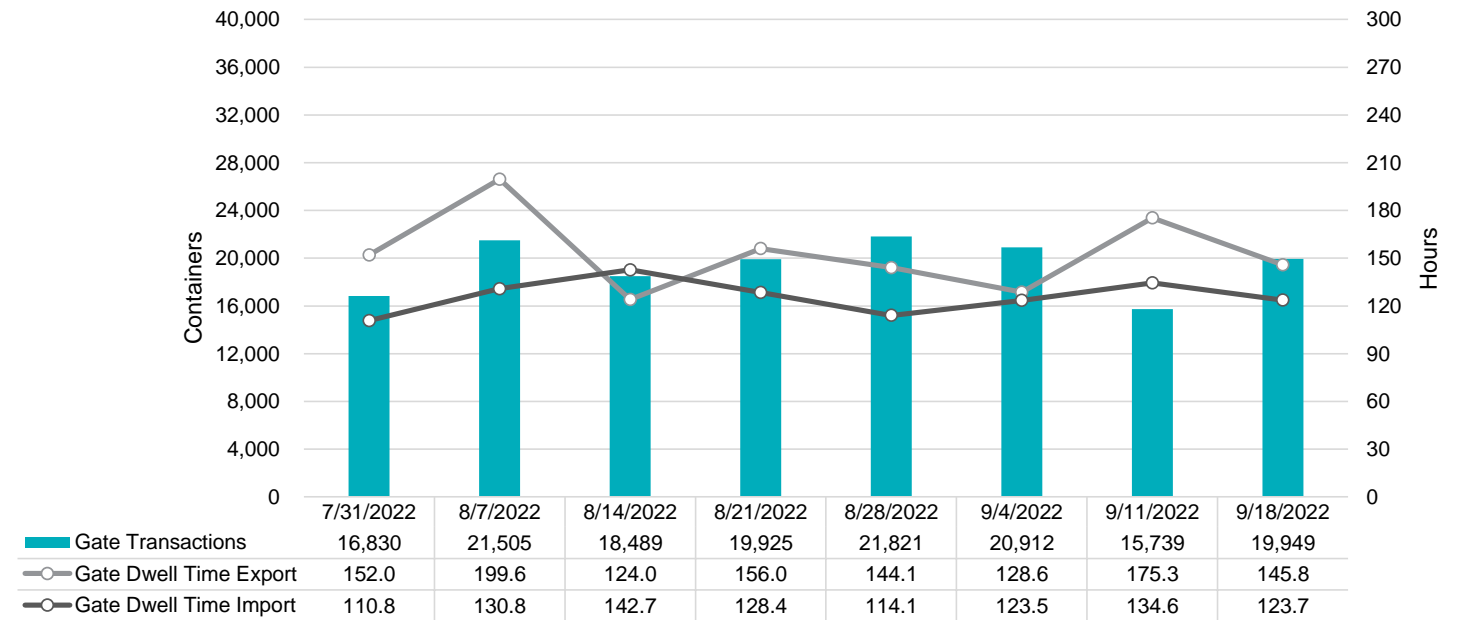

Port of Virginia Weekly Metrics

Gate Transactions

NIT Gate Transactions

VIG Gate Transactions

POV Gate Transactions

PPCY Gate Transactions

Please note: PPCY Gate Transactions are not included with POV Gate Transaction counts

Truck Reservation System and Hourly Transactions

NIT Truck Reservation Statistics

VIG Truck Reservation Statistics

POV Truck Reservation Statistics

POV Weekly Transactions by Terminal and Hour

Gate Containers and Dwell

NIT Gate Containers and Dwell

VIG Gate Containers and Dwell

Gate Transactions- Last 8 Weeks

POV Gate Containers and Dwell

Rail Containers and Dwell

NIT Rail Containers and Dwell

VIG Rail Containers and Dwell