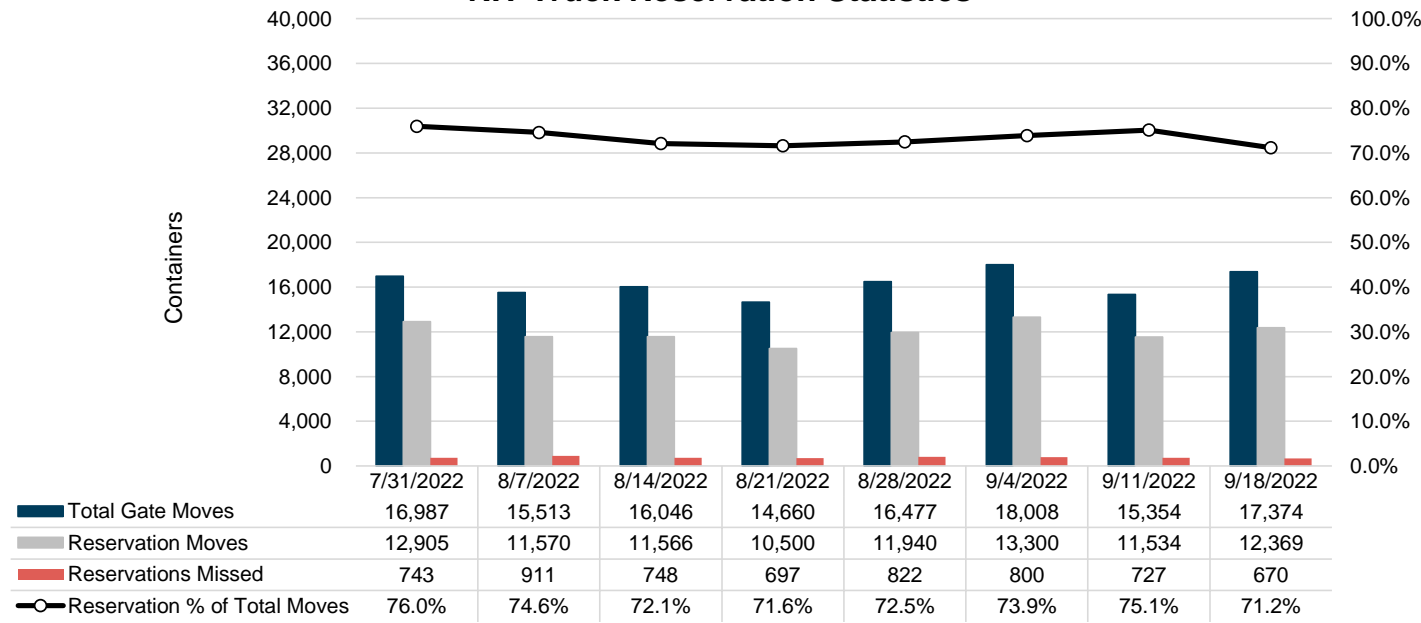

Port of Virginia Weekly Metrics

Gate Transactions

NIT Gate Transactions

VIG Gate Transactions

POV Gate Transactions

PPCY Gate Transactions

Please note: PPCY Gate Transactions are not included with POV Gate Transaction counts

Truck Reservation System and Hourly Transactions

NIT Truck Reservation Statistics

VIG Truck Reservation Statistics

POV Truck Reservation Statistics

POV Weekly Transactions by Terminal and Hour

Gate Containers and Dwell