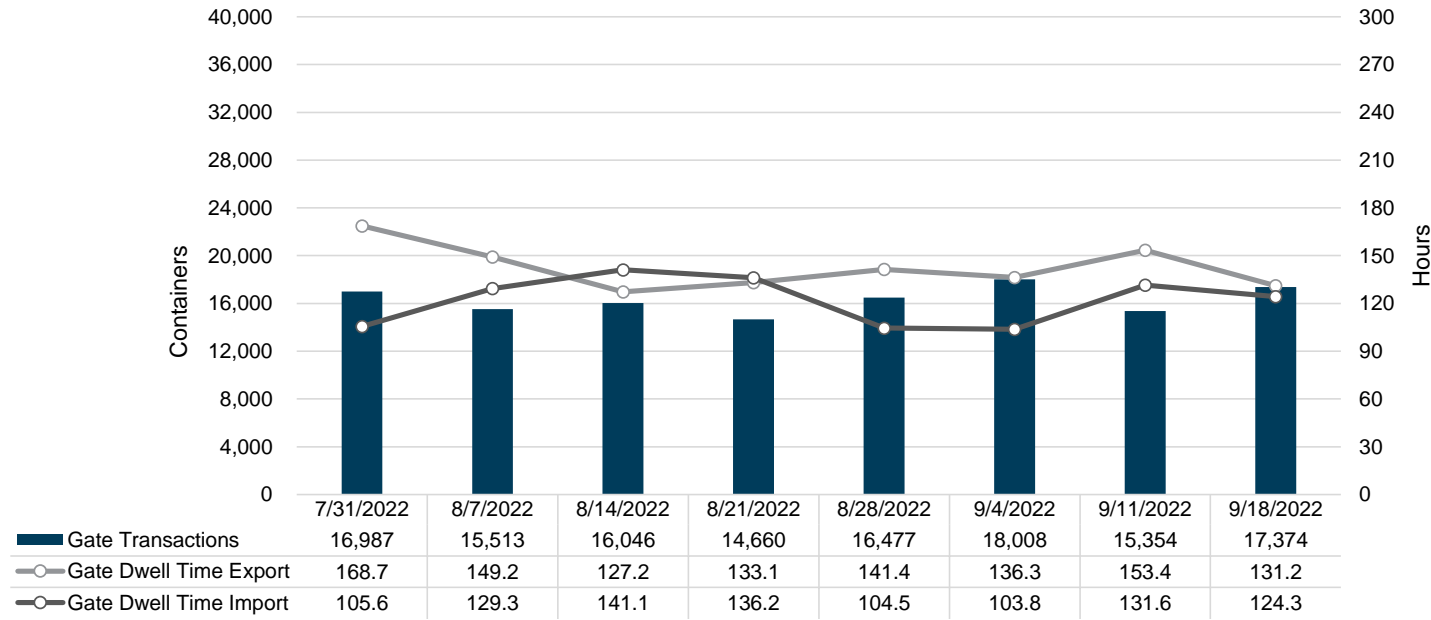

Port of Virginia Weekly Metrics

Gate Transactions

NIT Gate Transactions

VIG Gate Transactions

POV Gate Transactions

PPCY Gate Transactions

Please note: PPCY Gate Transactions are not included with POV Gate Transaction counts

Truck Reservation System and Hourly Transactions

NIT Truck Reservation Statistics

VIG Truck Reservation Statistics

POV Truck Reservation Statistics

POV Weekly Transactions by Terminal and Hour

Gate Containers and Dwell

NIT Gate Containers and Dwell

VIG Gate Containers and Dwell

Gate Transactions- Last 8 Weeks

POV Gate Containers and Dwell

Rail Containers and Dwell

NIT Rail Containers and Dwell

VIG Rail Containers and Dwell