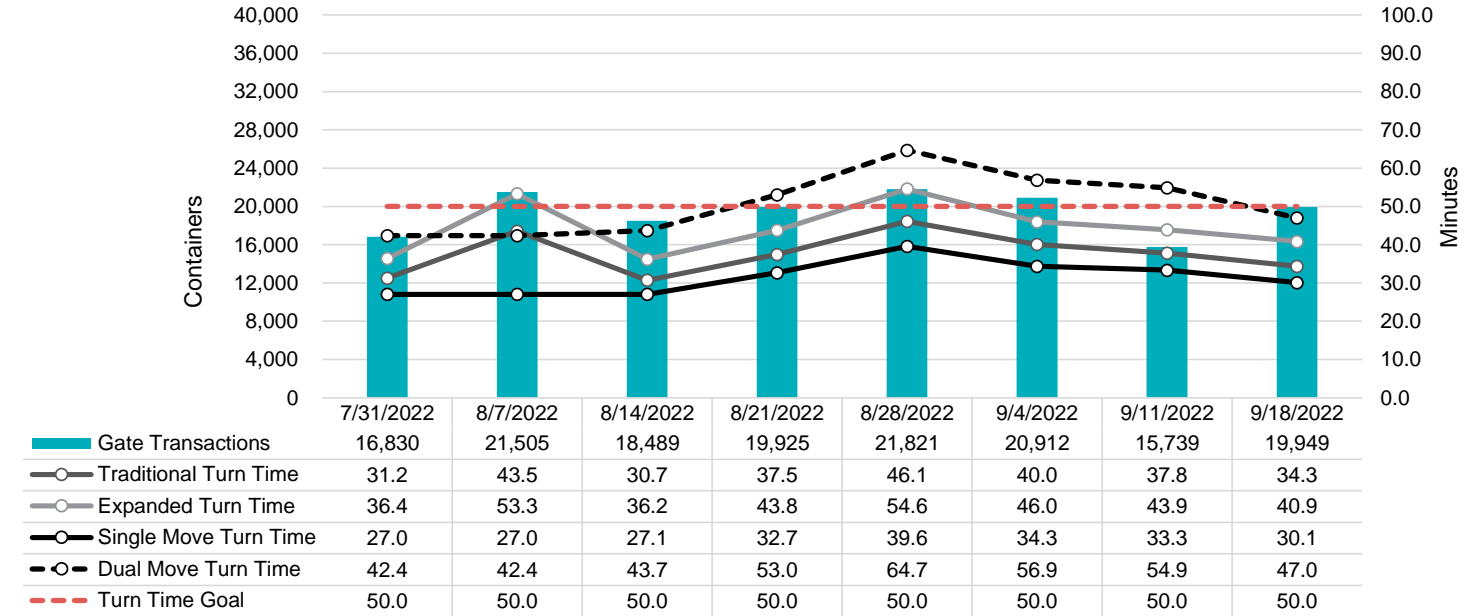

Port of Virginia Weekly Metrics

Gate Transactions

NIT Gate Transactions

VIG Gate Transactions

POV Gate Transactions

PPCY Gate Transactions

Please note: PPCY Gate Transactions are not included with POV Gate Transaction counts

Truck Reservation System and Hourly Transactions

NIT Truck Reservation Statistics

VIG Truck Reservation Statistics

POV Truck Reservation Statistics

POV Weekly Transactions by Terminal and Hour

Gate Containers and Dwell