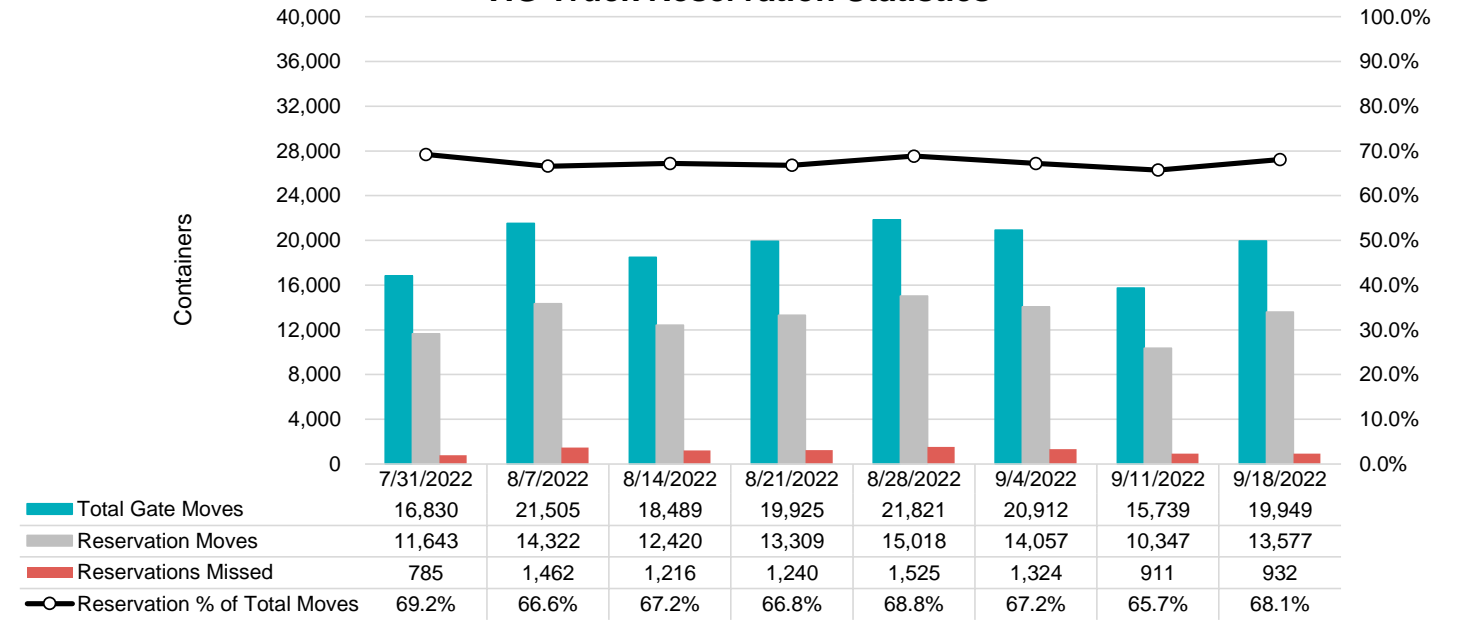

Port of Virginia Weekly Metrics

Gate Transactions

NIT Gate Transactions

VIG Gate Transactions

POV Gate Transactions

PPCY Gate Transactions

Please note: PPCY Gate Transactions are not included with POV Gate Transaction counts

Truck Reservation System and Hourly Transactions

NIT Truck Reservation Statistics

VIG Truck Reservation Statistics

POV Truck Reservation Statistics

POV Weekly Transactions by Terminal and Hour

Gate Containers and Dwell