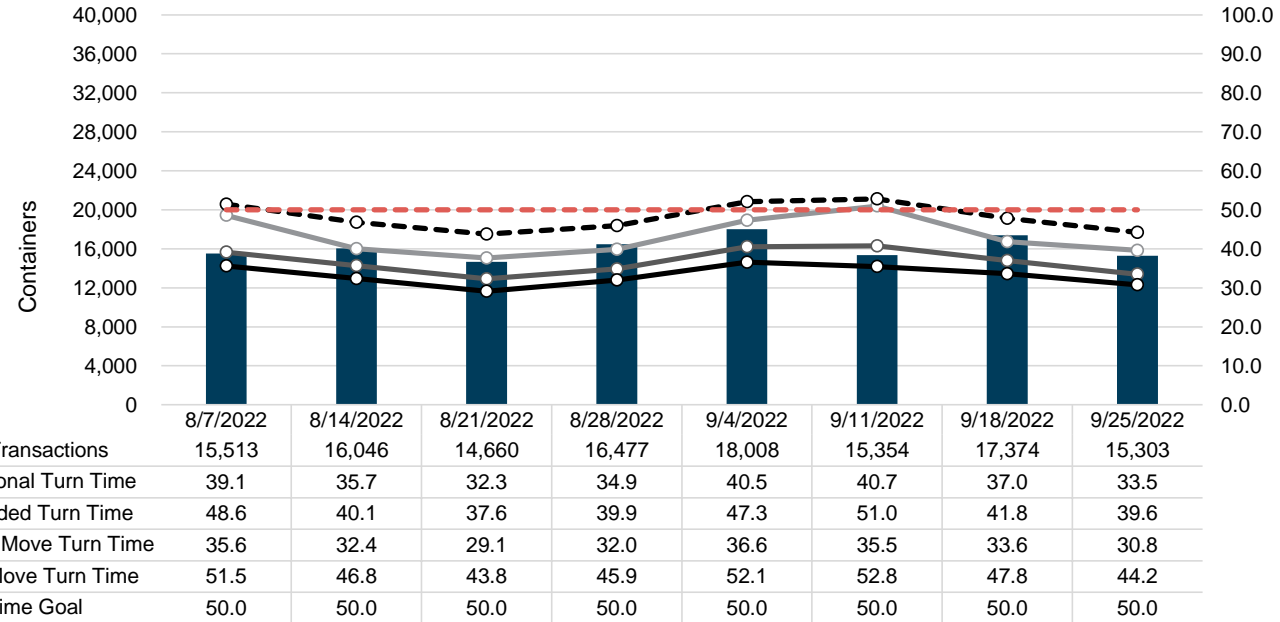

Port of Virginia Weekly Metrics

Gate Transactions

NIT Gate Transactions