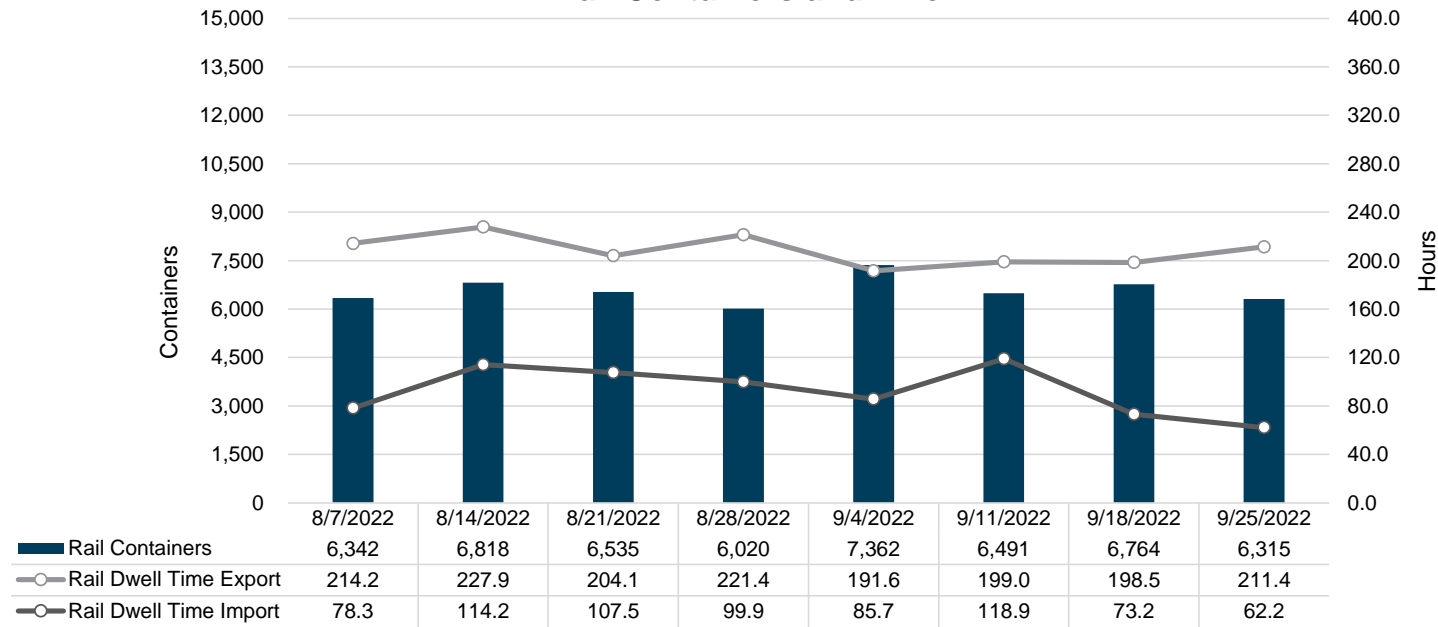

Rail Containers and Dwell

NIT Rail Containers and Dwell