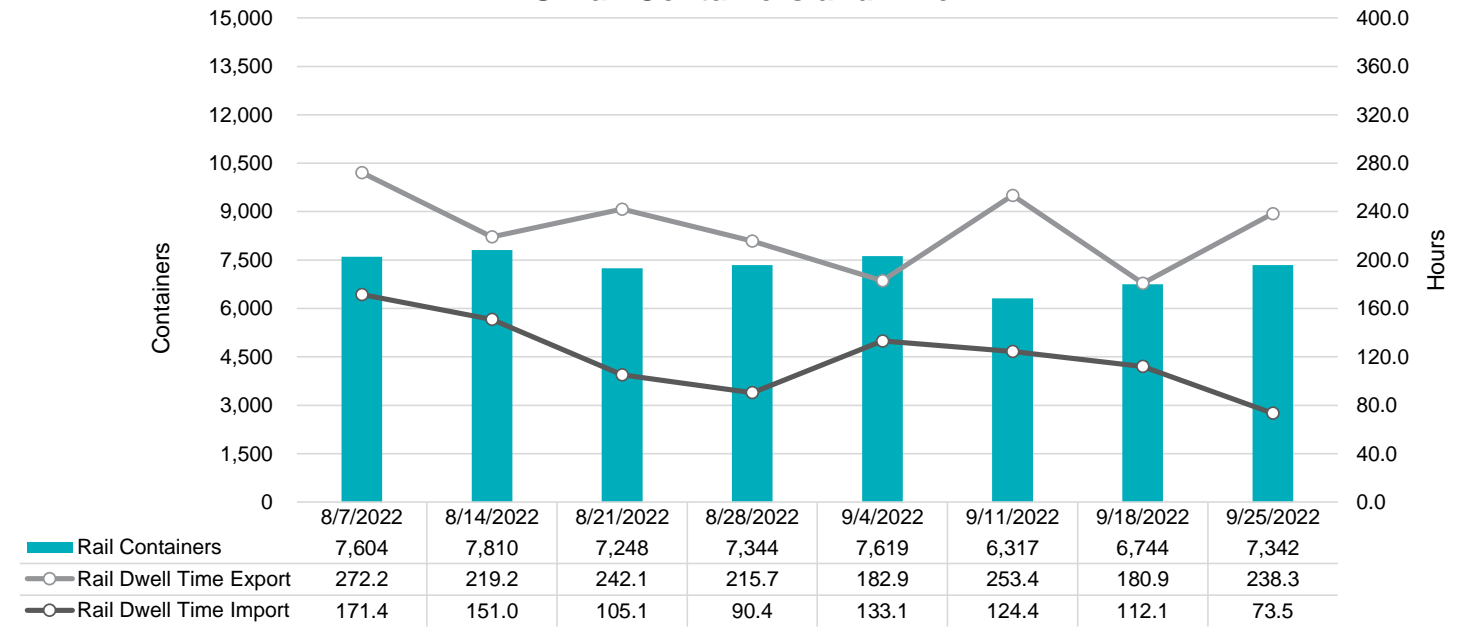

VIG Rail Containers and Dwell