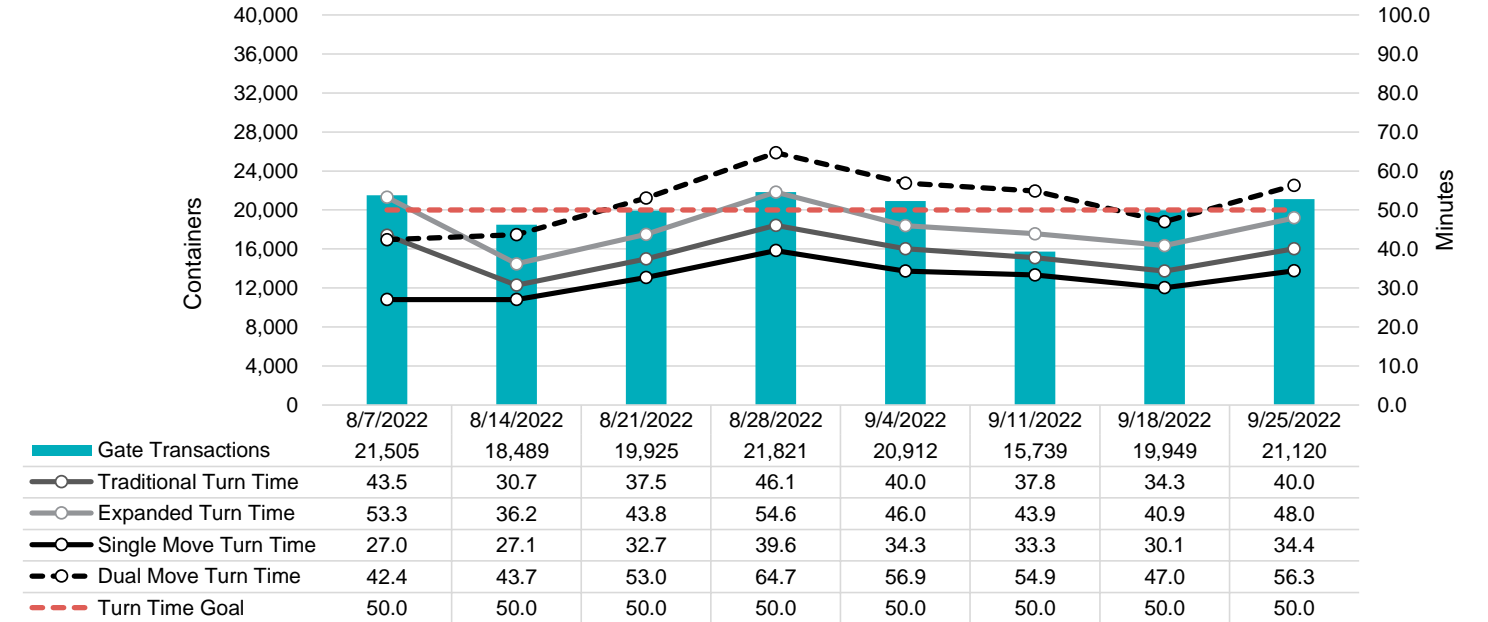

VIG Gate Transactions