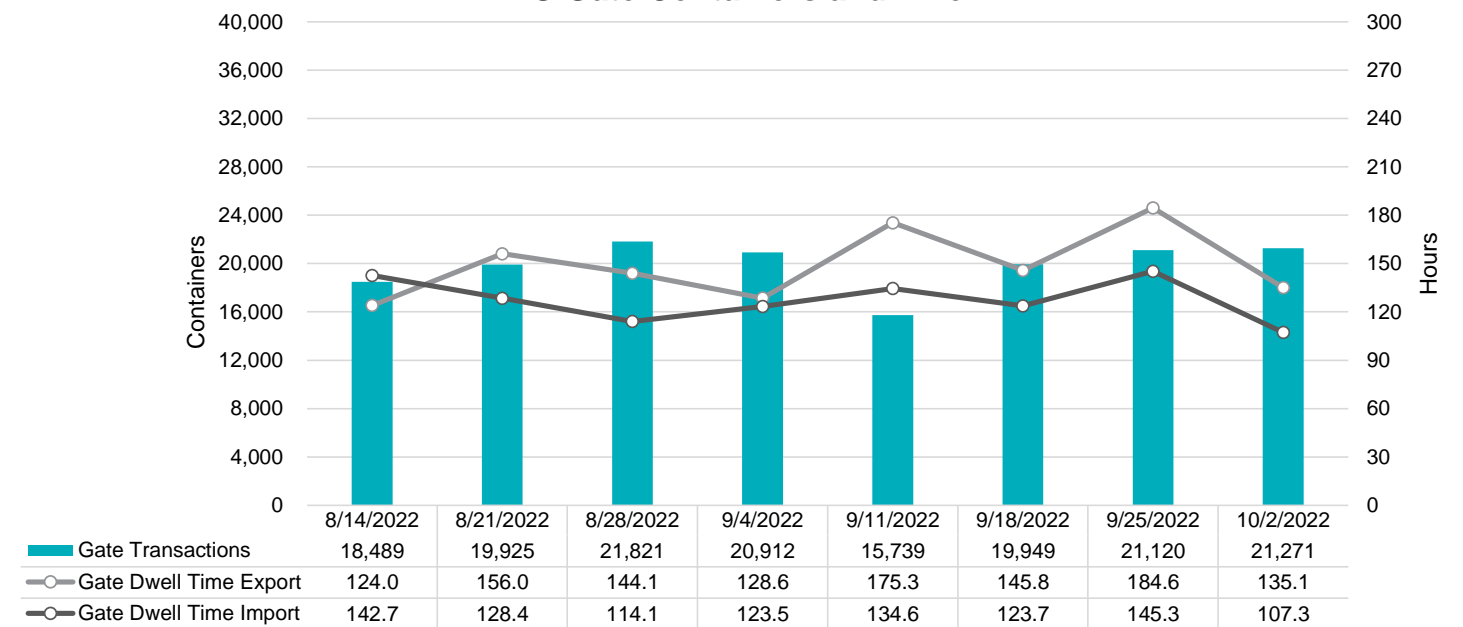

Port of Virginia Weekly Metrics

Gate Transactions

NIT Gate Transactions

VIG Gate Transactions

POV Gate Transactions

PPCY Gate Transactions

Please note: PPCY Gate Transactions are not included with POV Gate Transaction counts

Truck Reservation System and Hourly Transactions

NIT Truck Reservation Statistics

VIG Truck Reservation Statistics

POV Truck Reservation Statistics

POV Weekly Transactions by Terminal and Hour

Gate Containers and Dwell

NIT Gate Containers and Dwell

VIG Gate Containers and Dwell

Gate Transactions- Last 8 Weeks

POV Gate Containers and Dwell

Rail Containers and Dwell

NIT Rail Containers and Dwell

VIG Rail Containers and Dwell