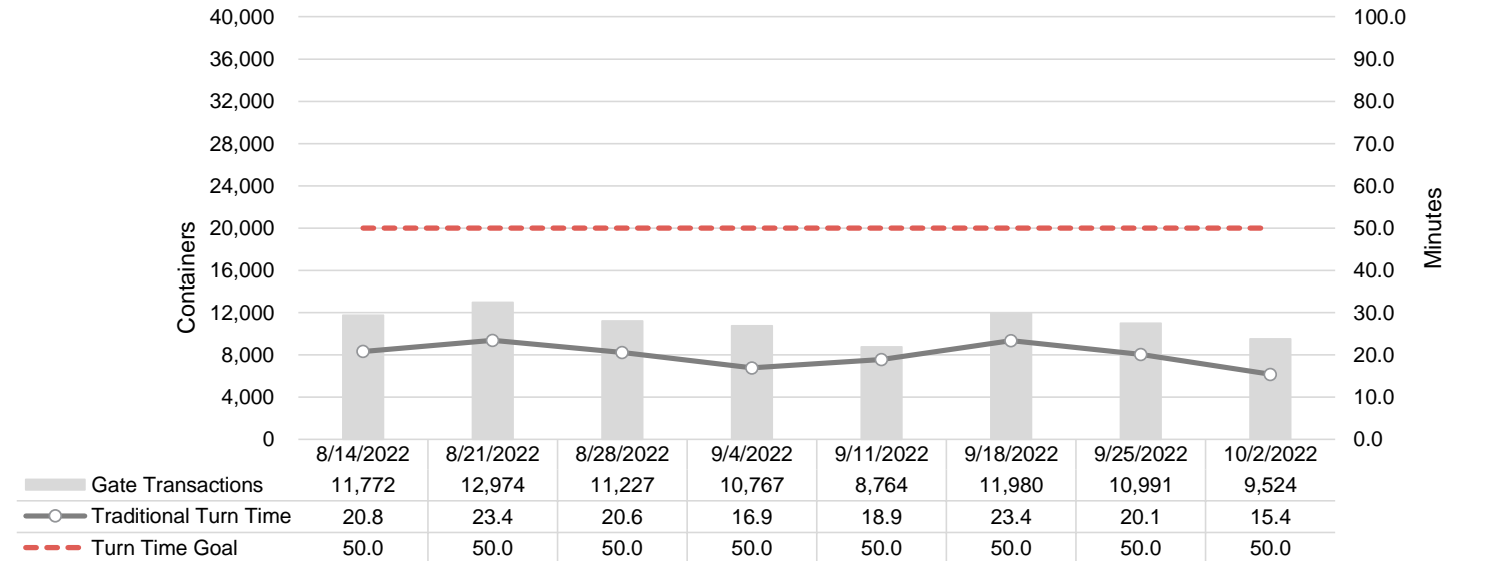

Port of Virginia Weekly Metrics

Gate Transactions

NIT Gate Transactions

VIG Gate Transactions

POV Gate Transactions

PPCY Gate Transactions

Please note: PPCY Gate Transactions are not included with POV Gate Transaction counts

Truck Reservation System and Hourly Transactions

NIT Truck Reservation Statistics

VIG Truck Reservation Statistics

POV Truck Reservation Statistics

POV Weekly Transactions by Terminal and Hour

Gate Containers and Dwell