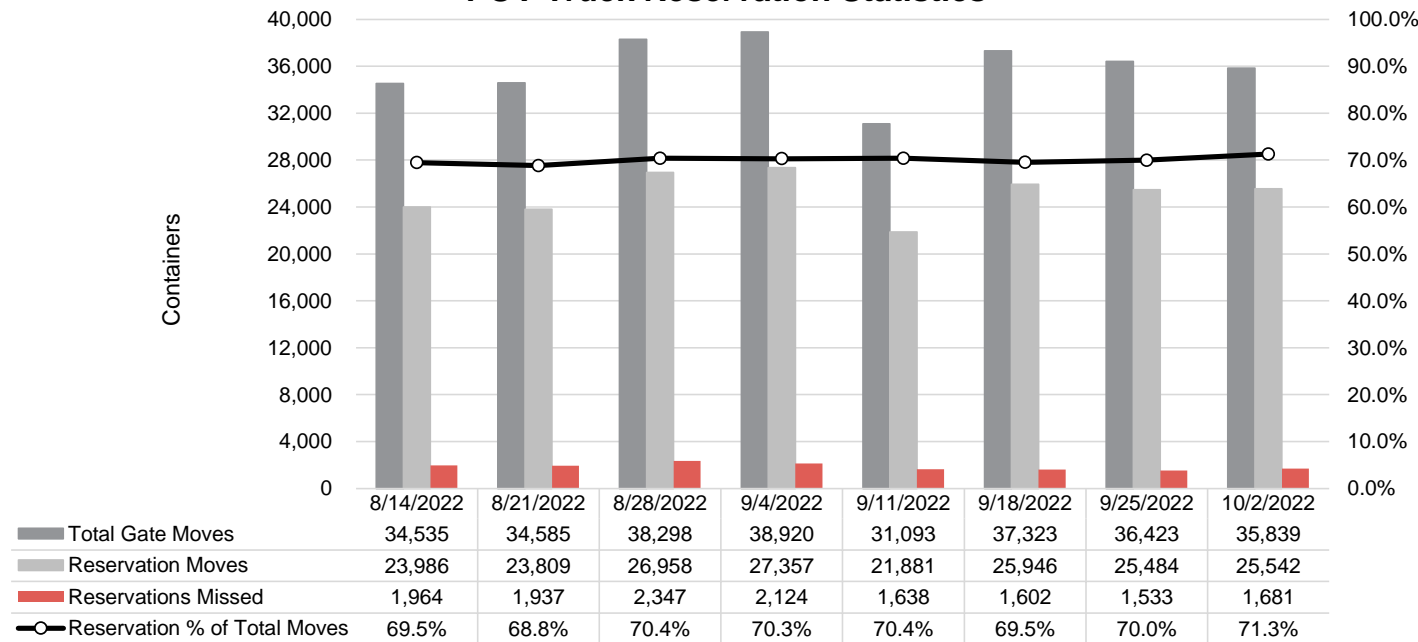

Port of Virginia Weekly Metrics

Gate Transactions

NIT Gate Transactions

VIG Gate Transactions

POV Gate Transactions

PPCY Gate Transactions

Please note: PPCY Gate Transactions are not included with POV Gate Transaction counts

Truck Reservation System and Hourly Transactions

NIT Truck Reservation Statistics

VIG Truck Reservation Statistics

POV Truck Reservation Statistics

POV Weekly Transactions by Terminal and Hour

Gate Containers and Dwell

NIT Gate Containers and Dwell

VIG Gate Containers and Dwell

Gate Transactions- Last 8 Weeks

POV Gate Containers and Dwell

Rail Containers and Dwell

NIT Rail Containers and Dwell

VIG Rail Containers and Dwell