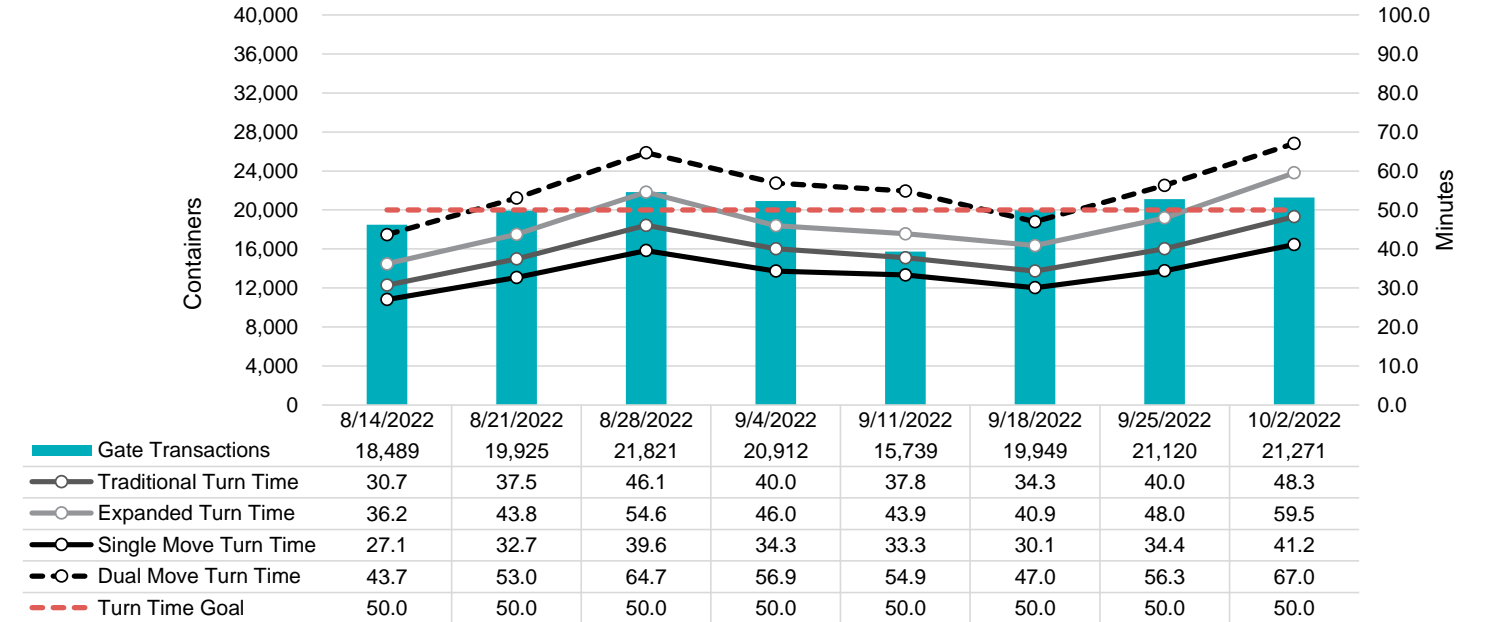

Port of Virginia Weekly Metrics

Gate Transactions

NIT Gate Transactions

VIG Gate Transactions

POV Gate Transactions

PPCY Gate Transactions

Please note: PPCY Gate Transactions are not included with POV Gate Transaction counts

Truck Reservation System and Hourly Transactions

NIT Truck Reservation Statistics

VIG Truck Reservation Statistics

POV Truck Reservation Statistics

POV Weekly Transactions by Terminal and Hour

Gate Containers and Dwell