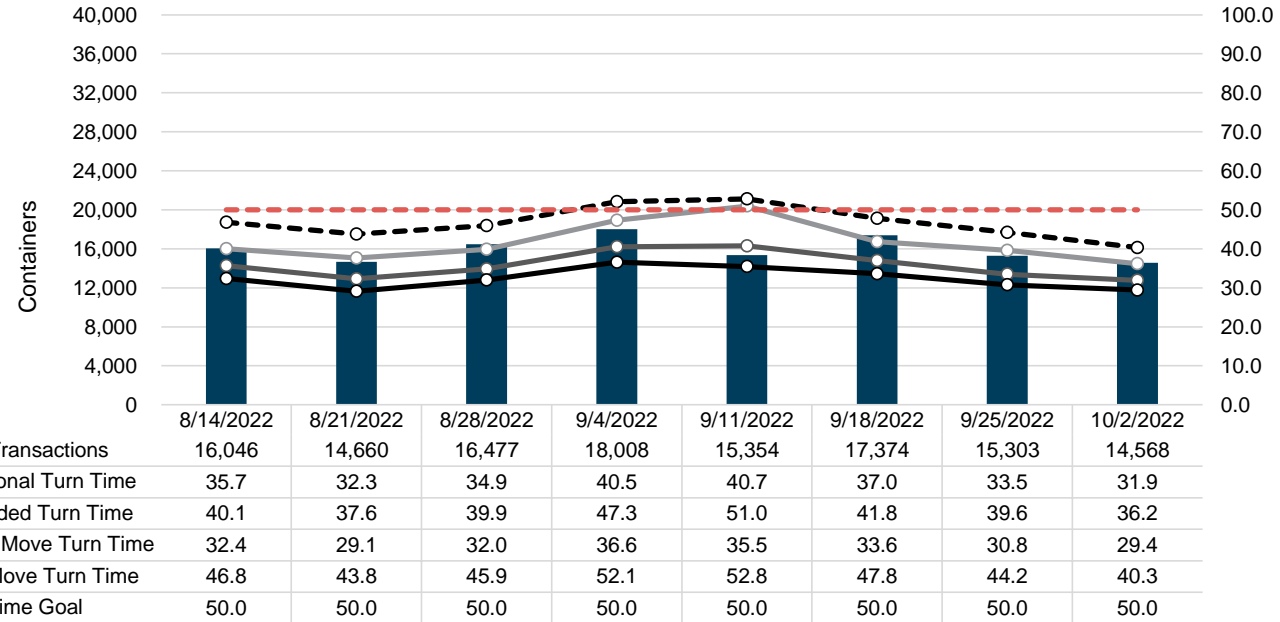

Port of Virginia Weekly Metrics

Gate Transactions

NIT Gate Transactions

VIG Gate Transactions

POV Gate Transactions

PPCY Gate Transactions

Please note: PPCY Gate Transactions are not included with POV Gate Transaction counts

Truck Reservation System and Hourly Transactions

NIT Truck Reservation Statistics

VIG Truck Reservation Statistics

POV Truck Reservation Statistics

POV Weekly Transactions by Terminal and Hour

Gate Containers and Dwell