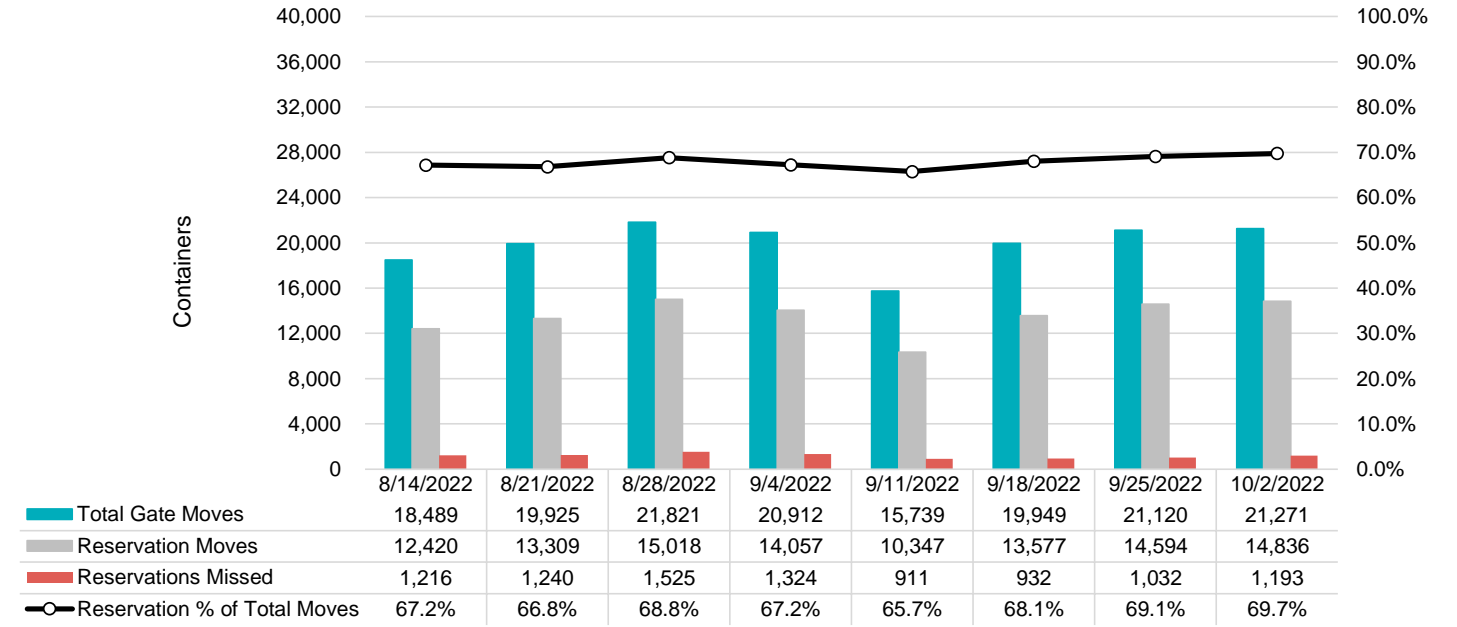

Port of Virginia Weekly Metrics

Gate Transactions

NIT Gate Transactions

VIG Gate Transactions

POV Gate Transactions

PPCY Gate Transactions

Please note: PPCY Gate Transactions are not included with POV Gate Transaction counts

Truck Reservation System and Hourly Transactions

NIT Truck Reservation Statistics

VIG Truck Reservation Statistics

POV Truck Reservation Statistics

POV Weekly Transactions by Terminal and Hour

Gate Containers and Dwell