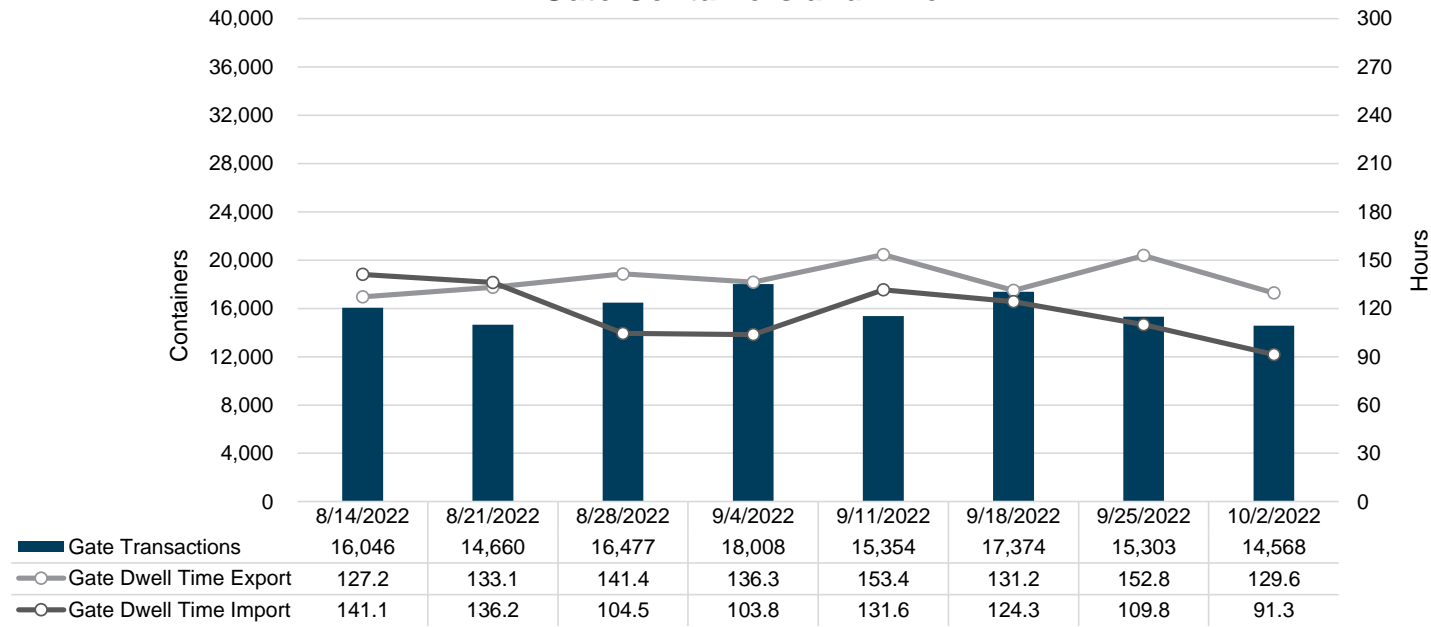

Port of Virginia Weekly Metrics

Gate Transactions

NIT Gate Transactions

VIG Gate Transactions

POV Gate Transactions

PPCY Gate Transactions

Please note: PPCY Gate Transactions are not included with POV Gate Transaction counts

Truck Reservation System and Hourly Transactions

NIT Truck Reservation Statistics

VIG Truck Reservation Statistics

POV Truck Reservation Statistics

POV Weekly Transactions by Terminal and Hour

Gate Containers and Dwell

NIT Gate Containers and Dwell

VIG Gate Containers and Dwell

Gate Transactions- Last 8 Weeks

POV Gate Containers and Dwell

Rail Containers and Dwell

NIT Rail Containers and Dwell

VIG Rail Containers and Dwell