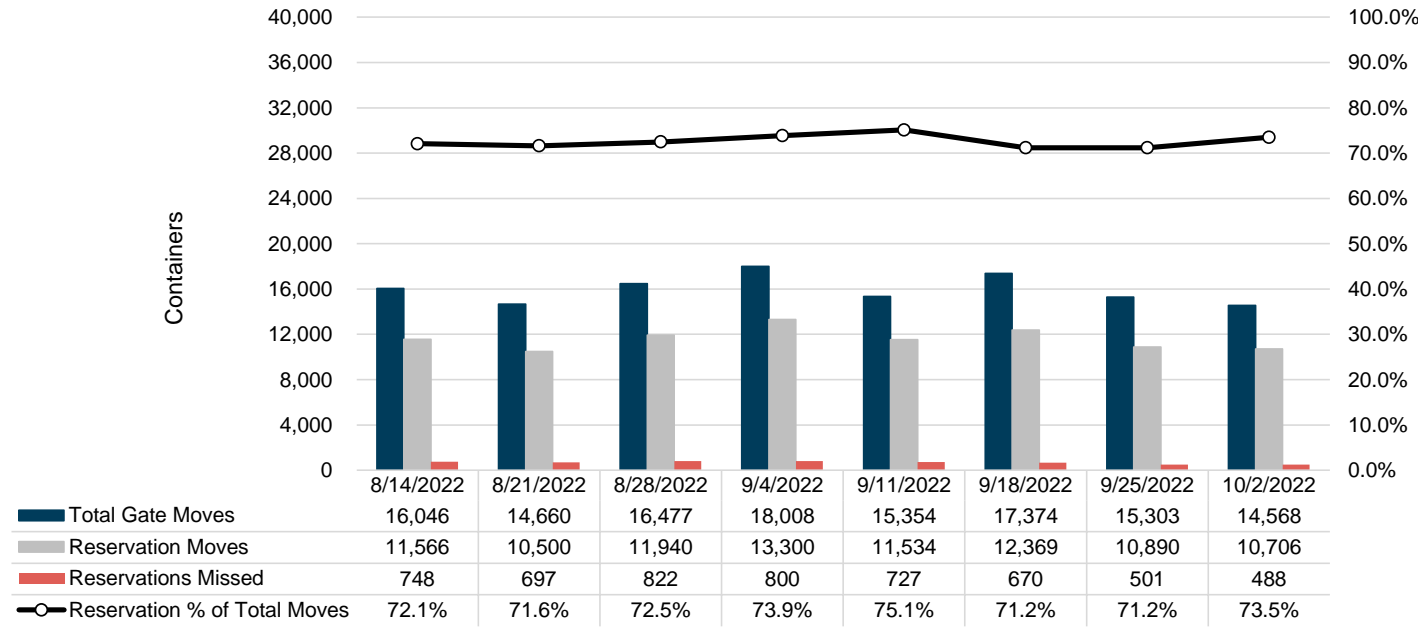

Port of Virginia Weekly Metrics

Gate Transactions

NIT Gate Transactions

VIG Gate Transactions

POV Gate Transactions

PPCY Gate Transactions

Please note: PPCY Gate Transactions are not included with POV Gate Transaction counts

Truck Reservation System and Hourly Transactions

NIT Truck Reservation Statistics

VIG Truck Reservation Statistics

POV Truck Reservation Statistics

POV Weekly Transactions by Terminal and Hour

Gate Containers and Dwell