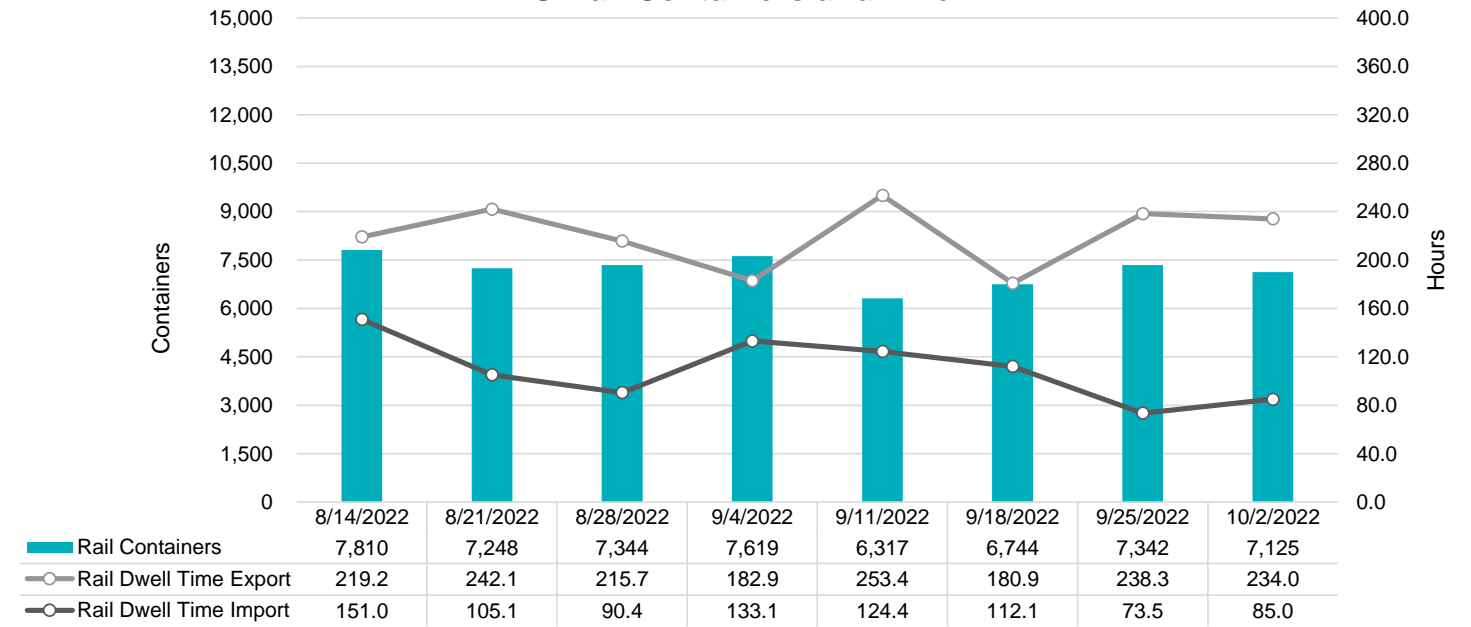

Truck Reservation System and Hourly Transactions

NIT Truck Reservation Statistics

VIG Truck Reservation Statistics

POV Truck Reservation Statistics

POV Weekly Transactions by Terminal and Hour

Gate Containers and Dwell

NIT Gate Containers and Dwell

VIG Gate Containers and Dwell

Gate Transactions- Last 8 Weeks

POV Gate Containers and Dwell

Rail Containers and Dwell

NIT Rail Containers and Dwell

VIG Rail Containers and Dwell