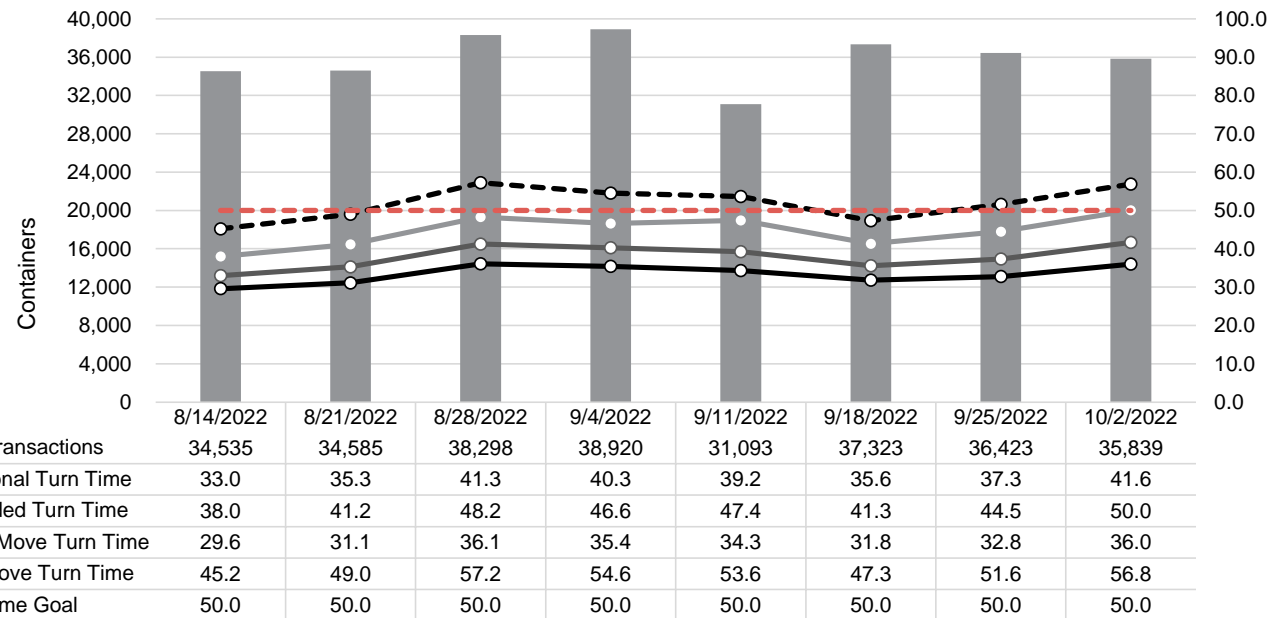

Port of Virginia Weekly Metrics

Gate Transactions

NIT Gate Transactions

VIG Gate Transactions

POV Gate Transactions

PPCY Gate Transactions

Please note: PPCY Gate Transactions are not included with POV Gate Transaction counts

Truck Reservation System and Hourly Transactions

NIT Truck Reservation Statistics

VIG Truck Reservation Statistics

POV Truck Reservation Statistics

POV Weekly Transactions by Terminal and Hour

Gate Containers and Dwell