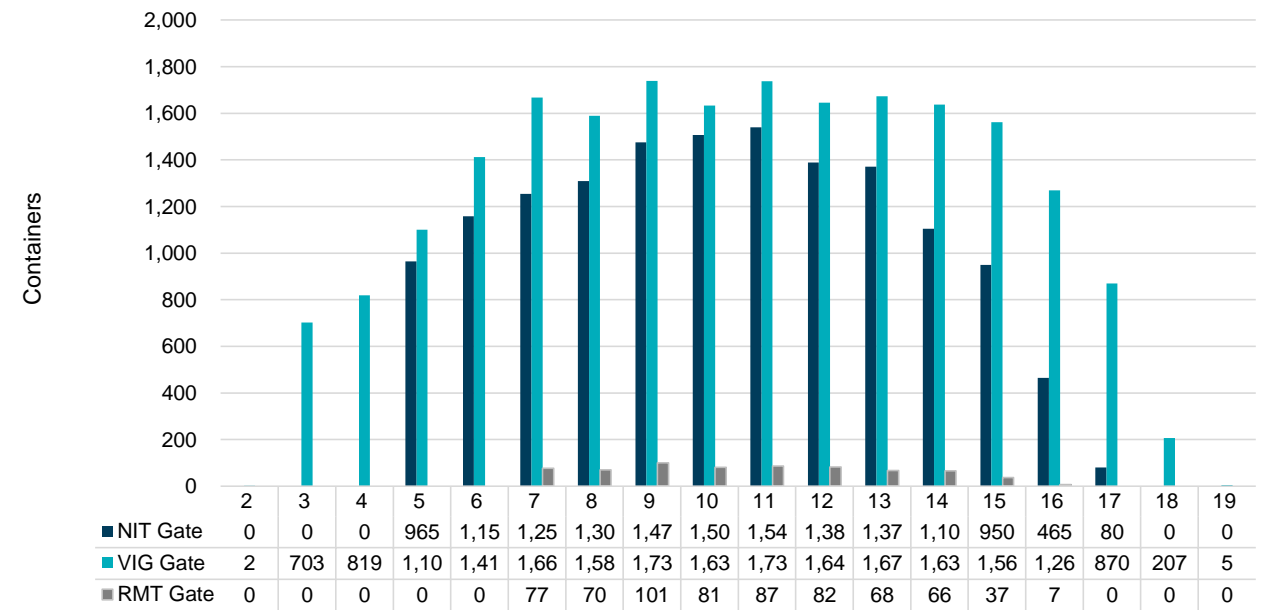

Port of Virginia Weekly Metrics

Gate Transactions

NIT Gate Transactions

VIG Gate Transactions

POV Gate Transactions

PPCY Gate Transactions

Please note: PPCY Gate Transactions are not included with POV Gate Transaction counts

Truck Reservation System and Hourly Transactions

NIT Truck Reservation Statistics

VIG Truck Reservation Statistics

POV Truck Reservation Statistics

POV Weekly Transactions by Terminal and Hour

Gate Containers and Dwell

NIT Gate Containers and Dwell

VIG Gate Containers and Dwell

Gate Transactions- Last 8 Weeks

POV Gate Containers and Dwell

Rail Containers and Dwell

NIT Rail Containers and Dwell

VIG Rail Containers and Dwell