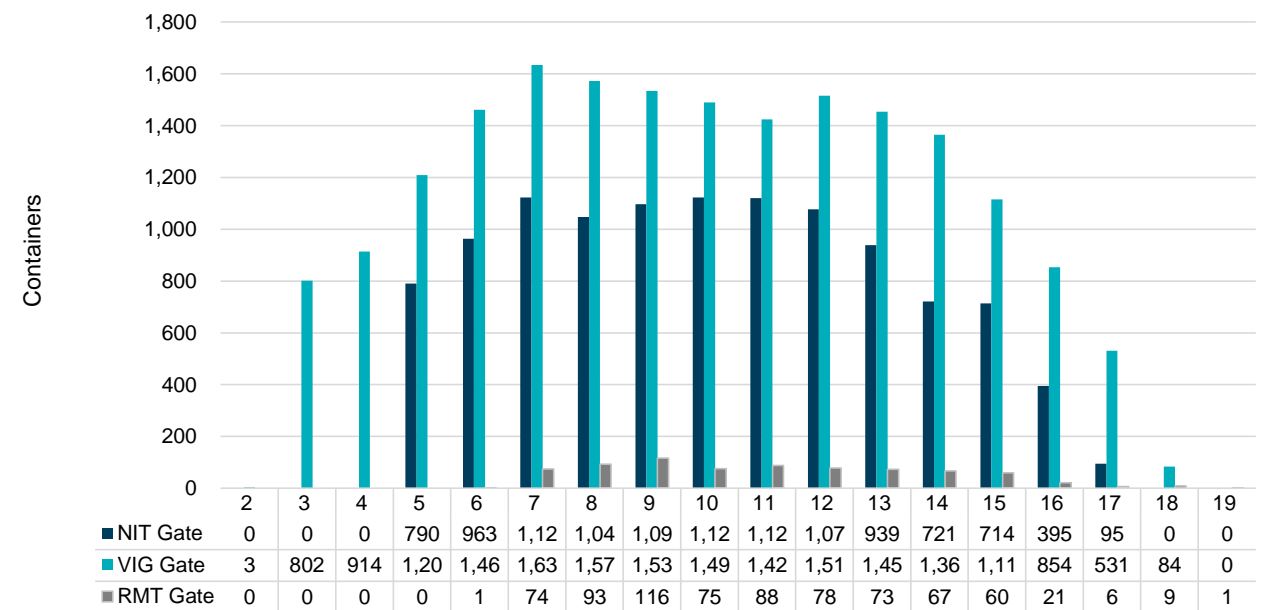

Port of Virginia Weekly Metrics

Gate Transactions

NIT Gate Transactions

VIG Gate Transactions

POV Gate Transactions

PPCY Gate Transactions

Please note: PPCY Gate Transactions are not included with POV Gate Transaction counts

Truck Reservation System and Hourly Transactions

NIT Truck Reservation Statistics

VIG Truck Reservation Statistics

POV Truck Reservation Statistics

POV Weekly Transactions by Terminal and Hour

Gate Containers and Dwell

NIT Gate Containers and Dwell

VIG Gate Containers and Dwell

Gate Transactions- Last 8 Weeks

POV Gate Containers and Dwell

Rail Containers and Dwell

NIT Rail Containers and Dwell

VIG Rail Containers and Dwell