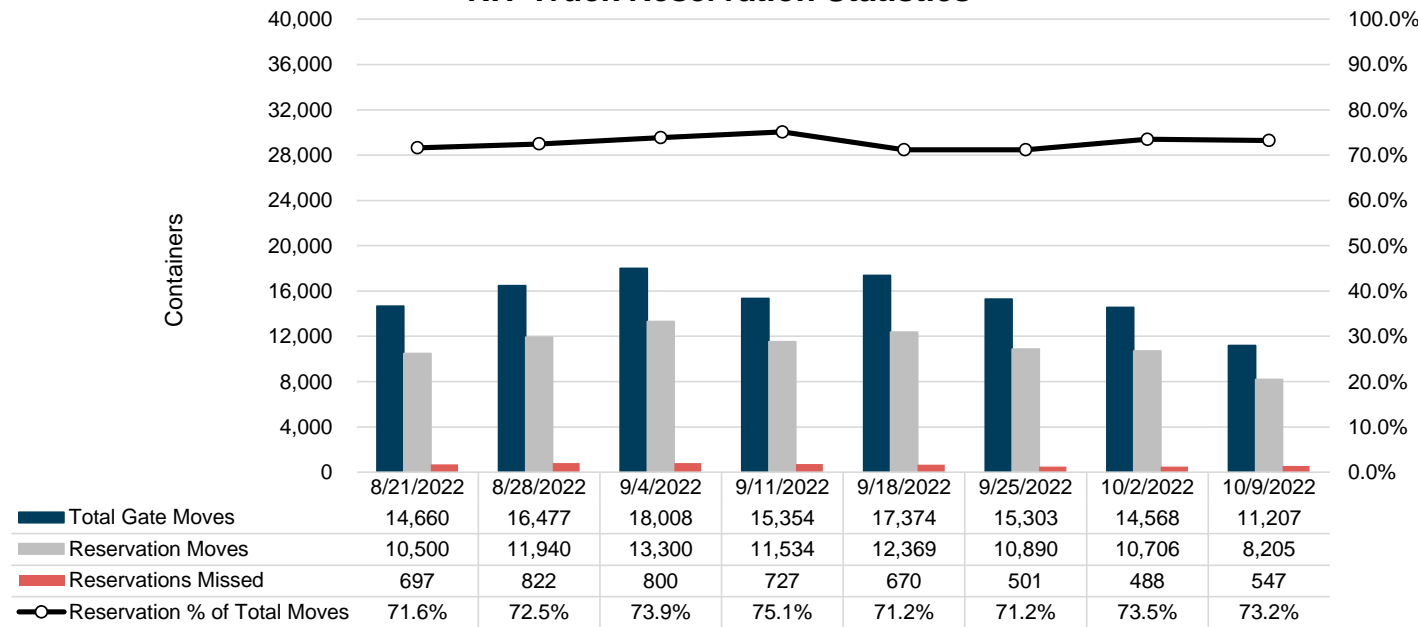

Port of Virginia Weekly Metrics

Gate Transactions

NIT Gate Transactions

VIG Gate Transactions

POV Gate Transactions

PPCY Gate Transactions

Please note: PPCY Gate Transactions are not included with POV Gate Transaction counts

Truck Reservation System and Hourly Transactions

NIT Truck Reservation Statistics

VIG Truck Reservation Statistics

POV Truck Reservation Statistics

POV Weekly Transactions by Terminal and Hour

Gate Containers and Dwell