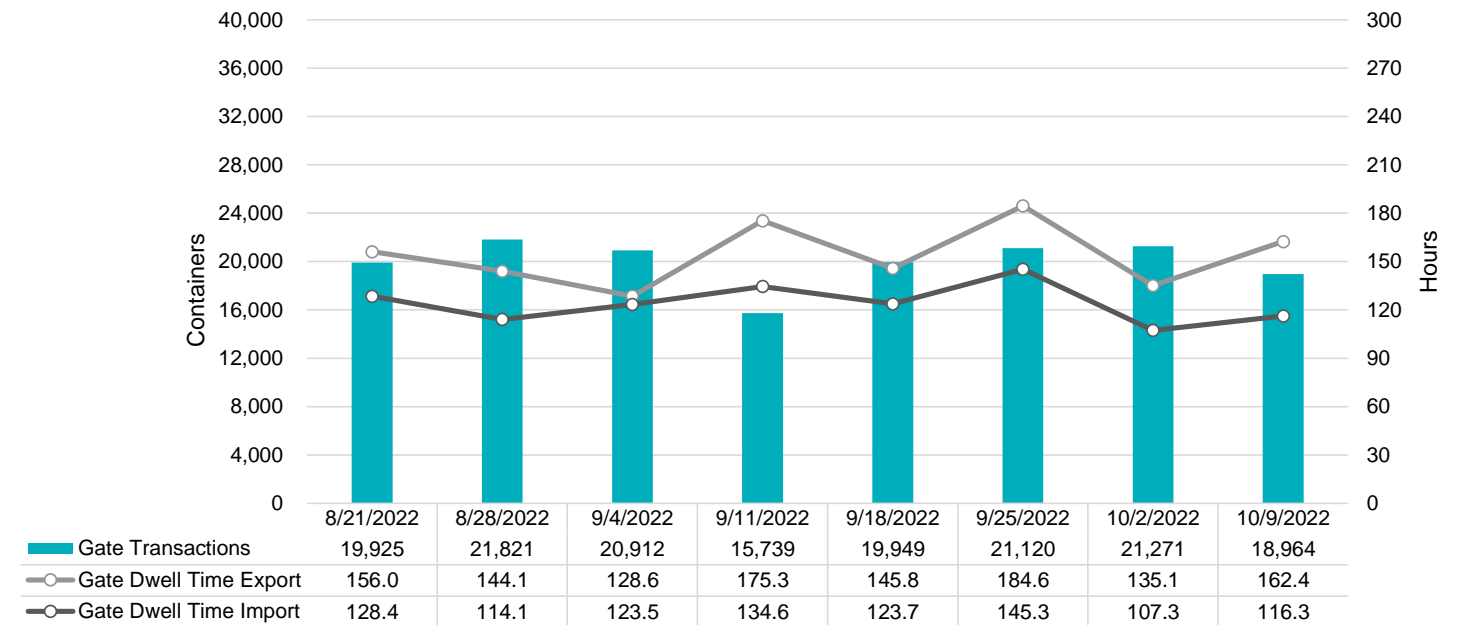

Port of Virginia Weekly Metrics

Gate Transactions

NIT Gate Transactions

VIG Gate Transactions

POV Gate Transactions

PPCY Gate Transactions

Please note: PPCY Gate Transactions are not included with POV Gate Transaction counts

Truck Reservation System and Hourly Transactions

NIT Truck Reservation Statistics

VIG Truck Reservation Statistics

POV Truck Reservation Statistics

POV Weekly Transactions by Terminal and Hour

Gate Containers and Dwell

NIT Gate Containers and Dwell

VIG Gate Containers and Dwell

Gate Transactions- Last 8 Weeks

POV Gate Containers and Dwell

Rail Containers and Dwell

NIT Rail Containers and Dwell

VIG Rail Containers and Dwell