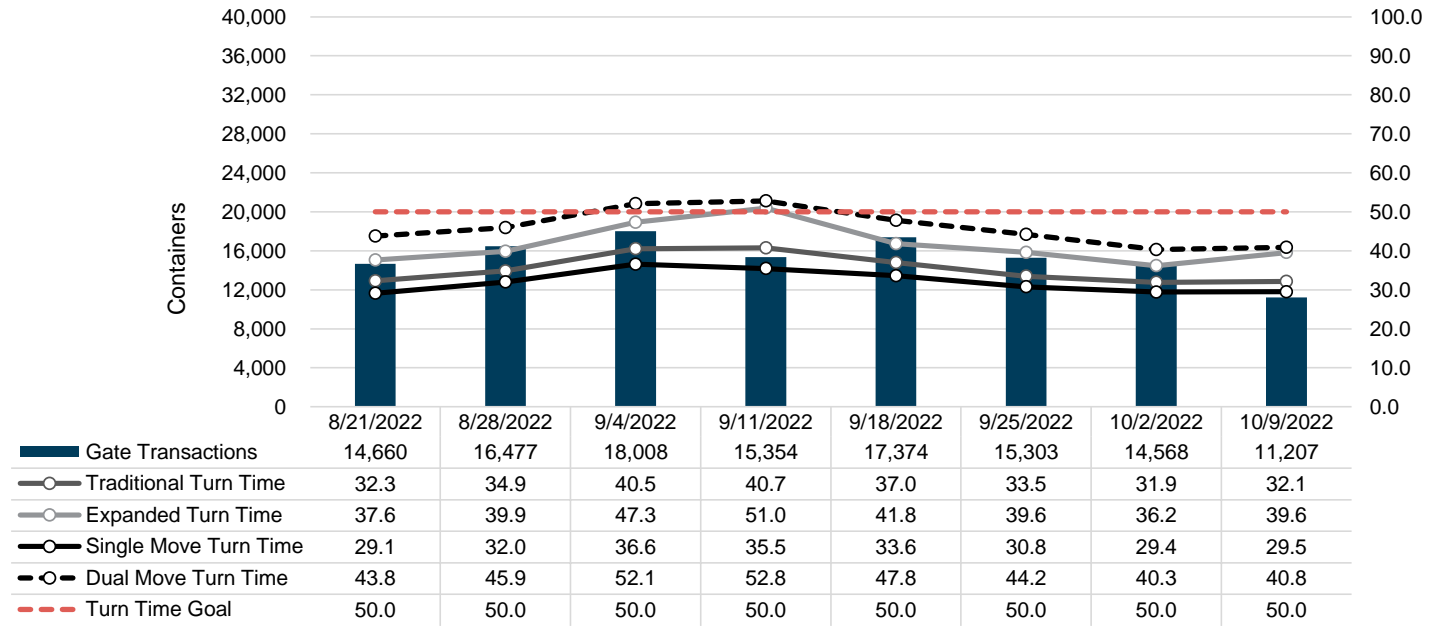

Port of Virginia Weekly Metrics

Gate Transactions

NIT Gate Transactions

VIG Gate Transactions

POV Gate Transactions

PPCY Gate Transactions

Please note: PPCY Gate Transactions are not included with POV Gate Transaction counts

Truck Reservation System and Hourly Transactions

NIT Truck Reservation Statistics

VIG Truck Reservation Statistics

POV Truck Reservation Statistics

POV Weekly Transactions by Terminal and Hour

Gate Containers and Dwell