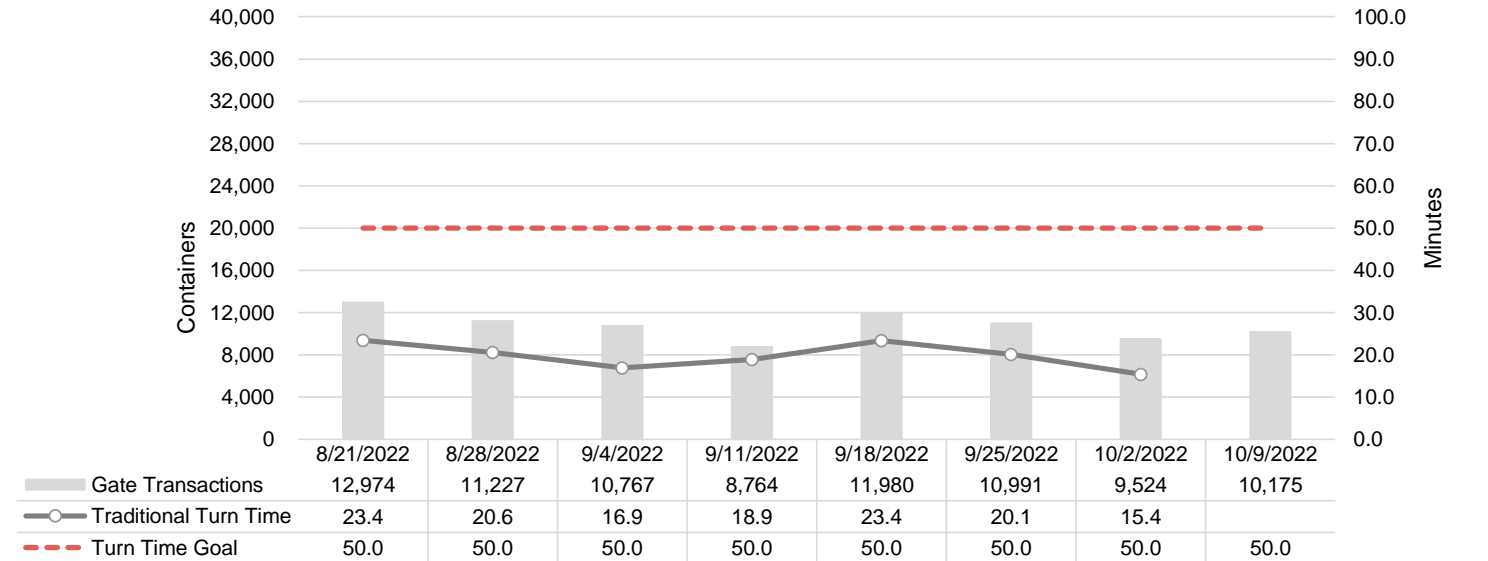

Port of Virginia Weekly Metrics

Gate Transactions

NIT Gate Transactions

VIG Gate Transactions

POV Gate Transactions

PPCY Gate Transactions

Please note: PPCY Gate Transactions are not included with POV Gate Transaction counts

Truck Reservation System and Hourly Transactions

NIT Truck Reservation Statistics

VIG Truck Reservation Statistics

POV Truck Reservation Statistics

POV Weekly Transactions by Terminal and Hour

Gate Containers and Dwell