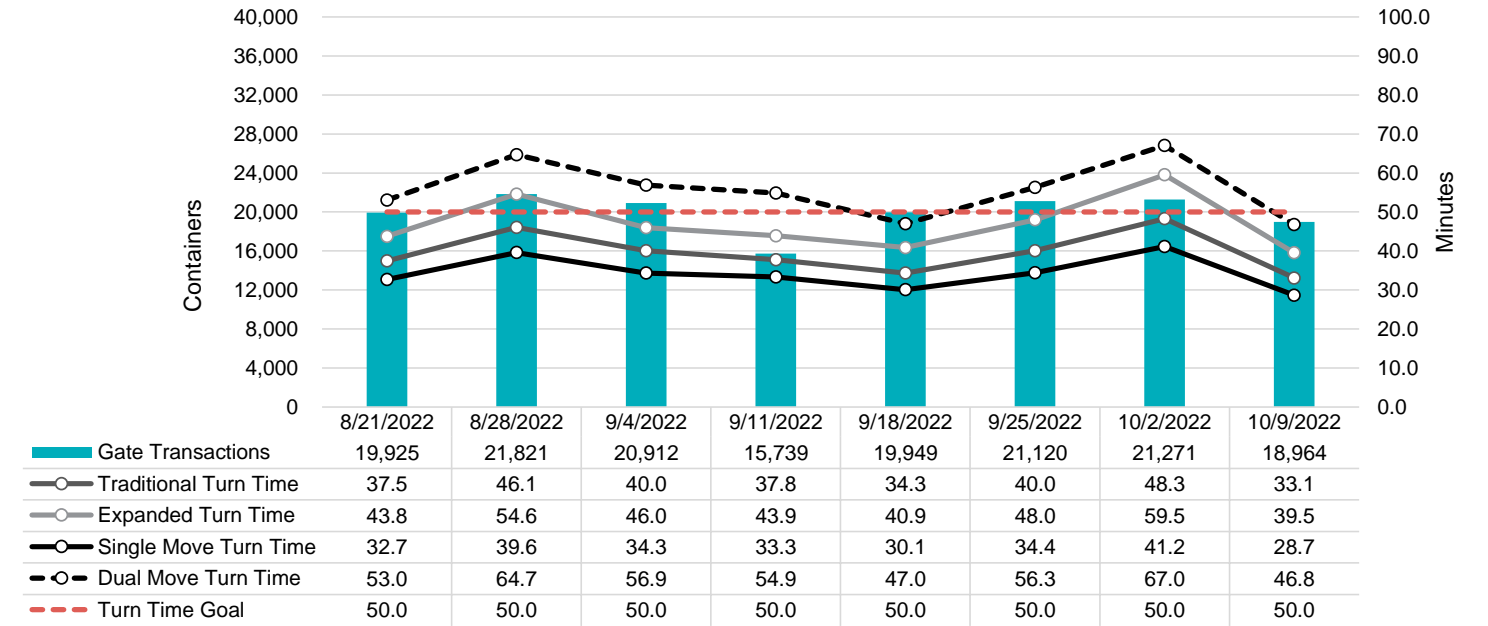

Port of Virginia Weekly Metrics

Gate Transactions

NIT Gate Transactions

VIG Gate Transactions

POV Gate Transactions

PPCY Gate Transactions

Please note: PPCY Gate Transactions are not included with POV Gate Transaction counts

Truck Reservation System and Hourly Transactions

NIT Truck Reservation Statistics

VIG Truck Reservation Statistics

POV Truck Reservation Statistics

POV Weekly Transactions by Terminal and Hour

Gate Containers and Dwell