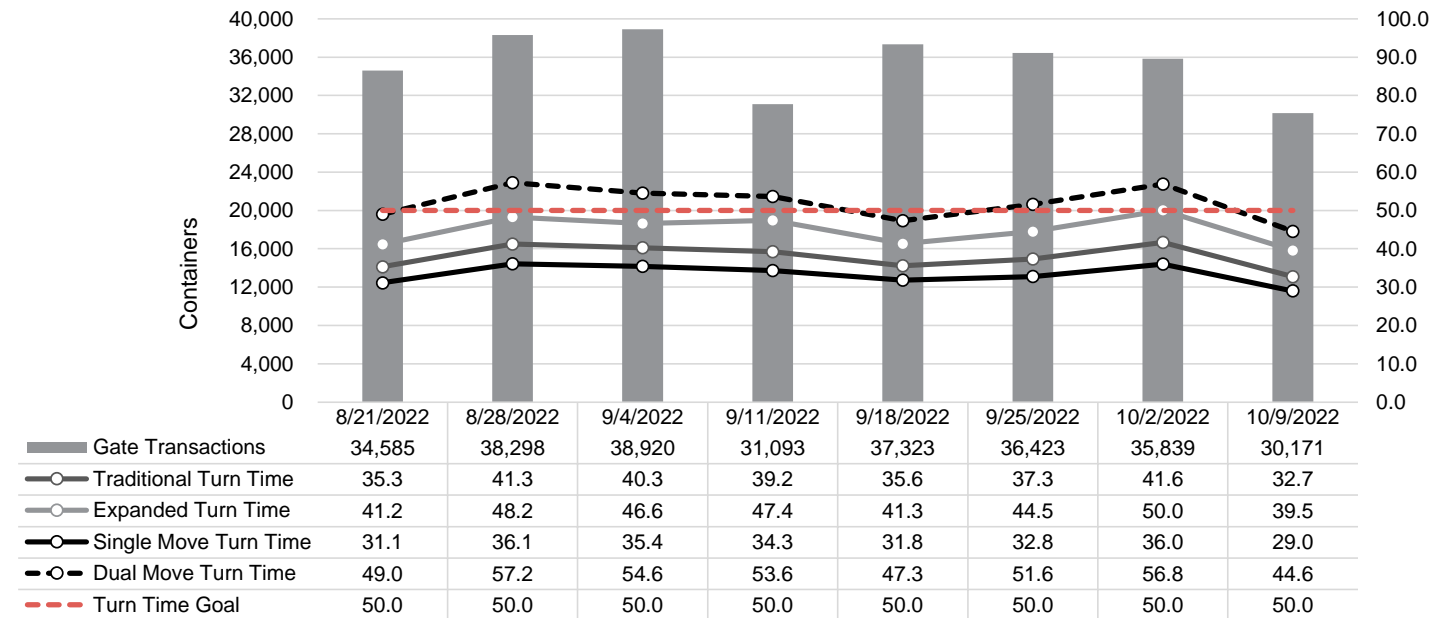

Port of Virginia Weekly Metrics

Gate Transactions

NIT Gate Transactions

VIG Gate Transactions

POV Gate Transactions

PPCY Gate Transactions

Please note: PPCY Gate Transactions are not included with POV Gate Transaction counts

Truck Reservation System and Hourly Transactions

NIT Truck Reservation Statistics

VIG Truck Reservation Statistics

POV Truck Reservation Statistics

POV Weekly Transactions by Terminal and Hour

Gate Containers and Dwell