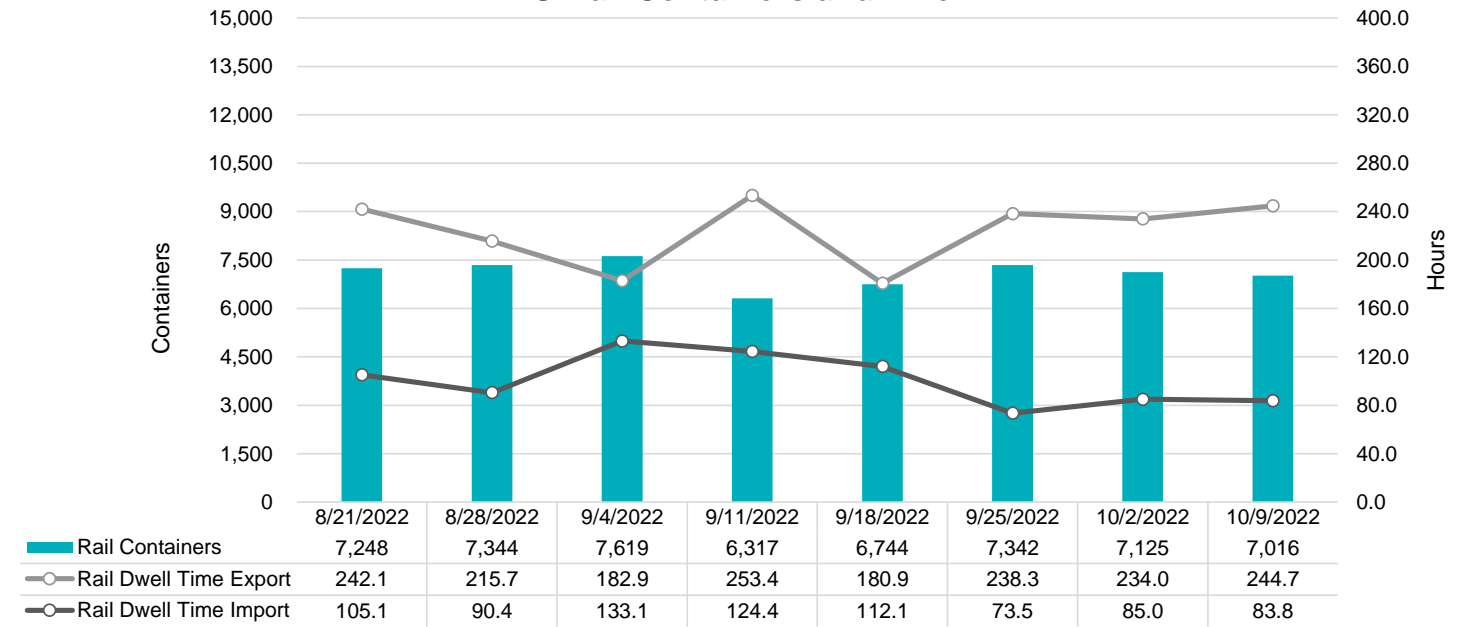

Truck Reservation System and Hourly Transactions

NIT Truck Reservation Statistics

VIG Truck Reservation Statistics

POV Truck Reservation Statistics

POV Weekly Transactions by Terminal and Hour

Gate Containers and Dwell

NIT Gate Containers and Dwell

VIG Gate Containers and Dwell

Gate Transactions- Last 8 Weeks

POV Gate Containers and Dwell

Rail Containers and Dwell

NIT Rail Containers and Dwell

VIG Rail Containers and Dwell