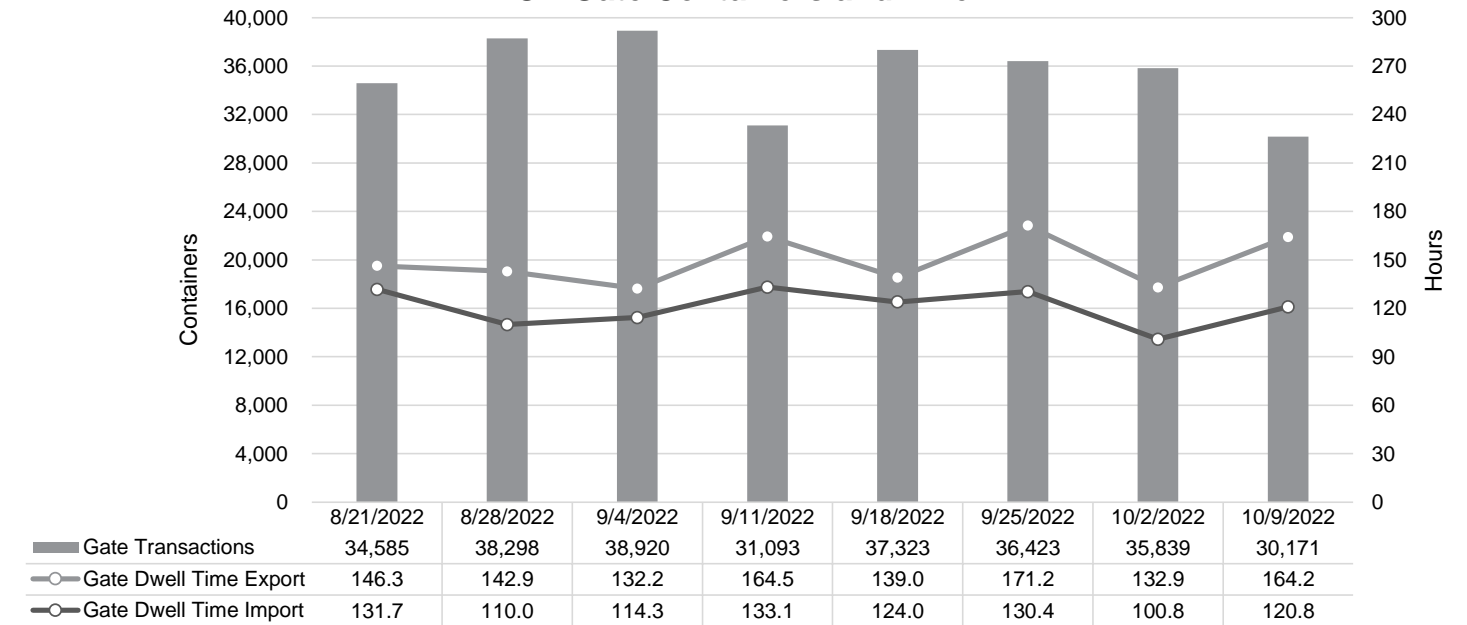

Truck Reservation System and Hourly Transactions

NIT Truck Reservation Statistics

VIG Truck Reservation Statistics

POV Truck Reservation Statistics

POV Weekly Transactions by Terminal and Hour

Gate Containers and Dwell

NIT Gate Containers and Dwell

VIG Gate Containers and Dwell

Gate Transactions- Last 8 Weeks

POV Gate Containers and Dwell

Rail Containers and Dwell

NIT Rail Containers and Dwell

VIG Rail Containers and Dwell