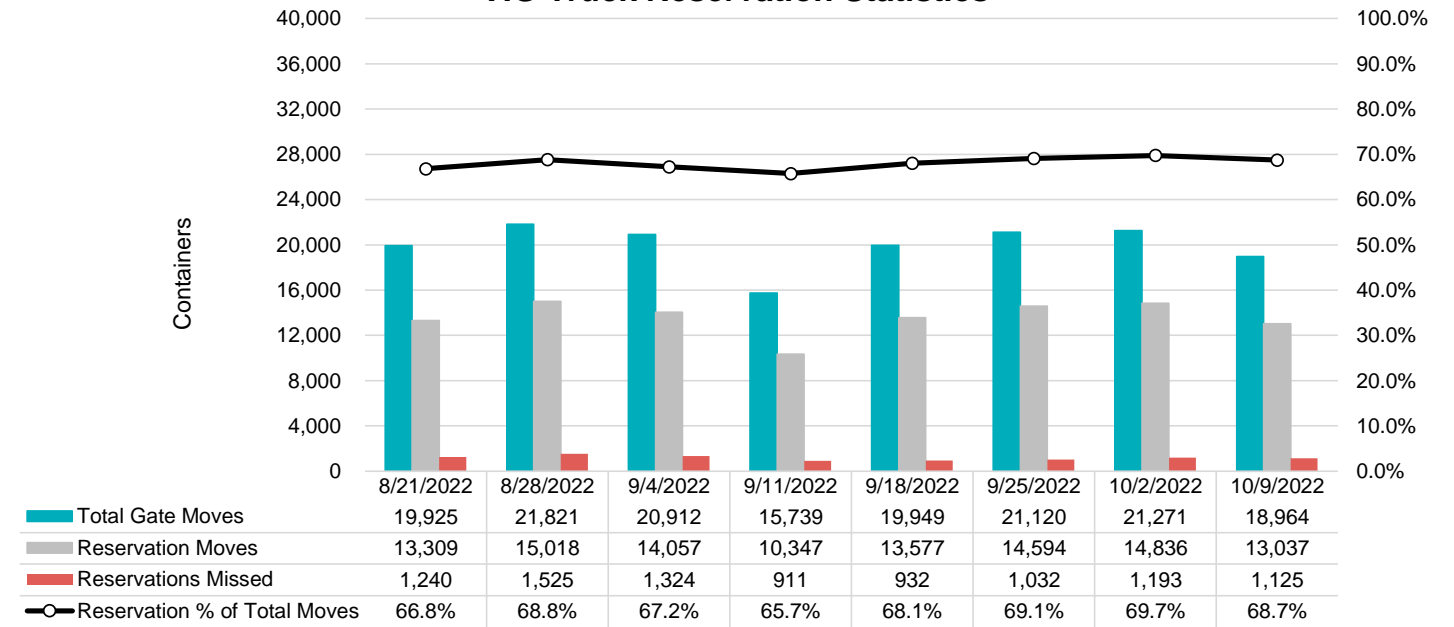

Port of Virginia Weekly Metrics

Gate Transactions

NIT Gate Transactions

VIG Gate Transactions

POV Gate Transactions

PPCY Gate Transactions

Please note: PPCY Gate Transactions are not included with POV Gate Transaction counts

Truck Reservation System and Hourly Transactions

NIT Truck Reservation Statistics

VIG Truck Reservation Statistics

POV Truck Reservation Statistics

POV Weekly Transactions by Terminal and Hour

Gate Containers and Dwell