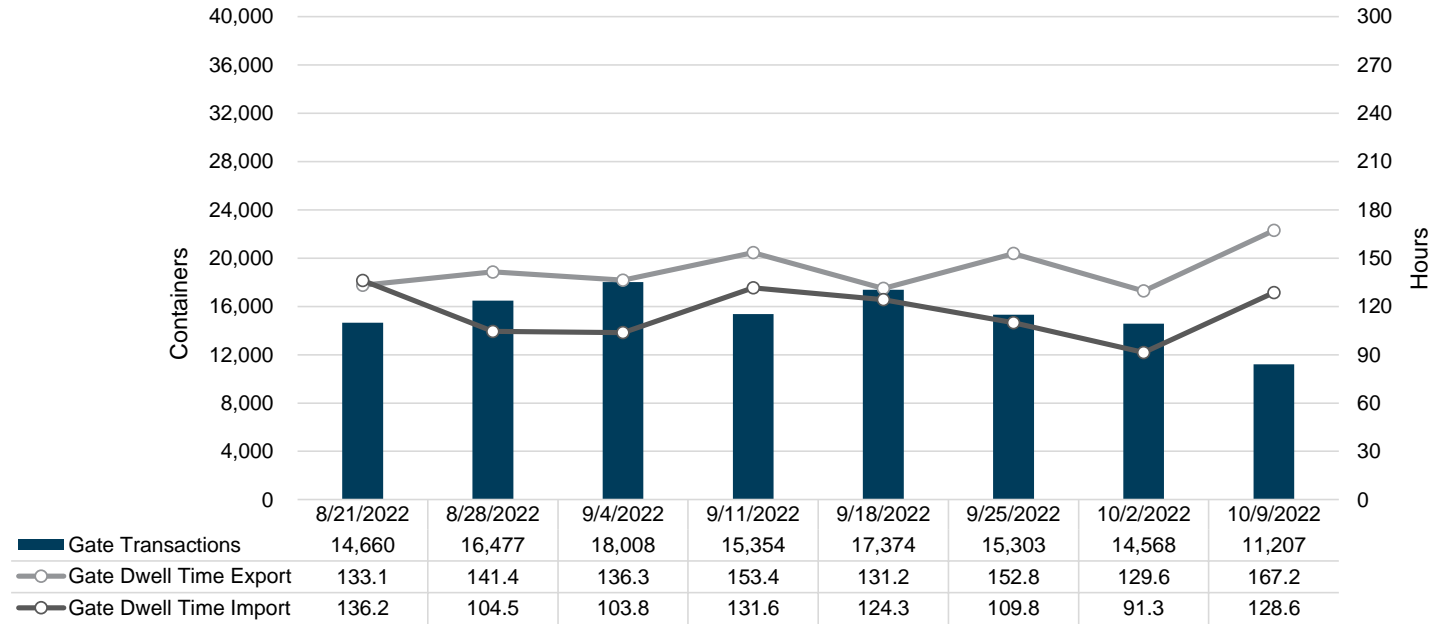

Port of Virginia Weekly Metrics

Gate Transactions

NIT Gate Transactions

VIG Gate Transactions

POV Gate Transactions

PPCY Gate Transactions

Please note: PPCY Gate Transactions are not included with POV Gate Transaction counts

Truck Reservation System and Hourly Transactions

NIT Truck Reservation Statistics

VIG Truck Reservation Statistics

POV Truck Reservation Statistics

POV Weekly Transactions by Terminal and Hour

Gate Containers and Dwell

NIT Gate Containers and Dwell

VIG Gate Containers and Dwell

Gate Transactions- Last 8 Weeks

POV Gate Containers and Dwell

Rail Containers and Dwell

NIT Rail Containers and Dwell

VIG Rail Containers and Dwell