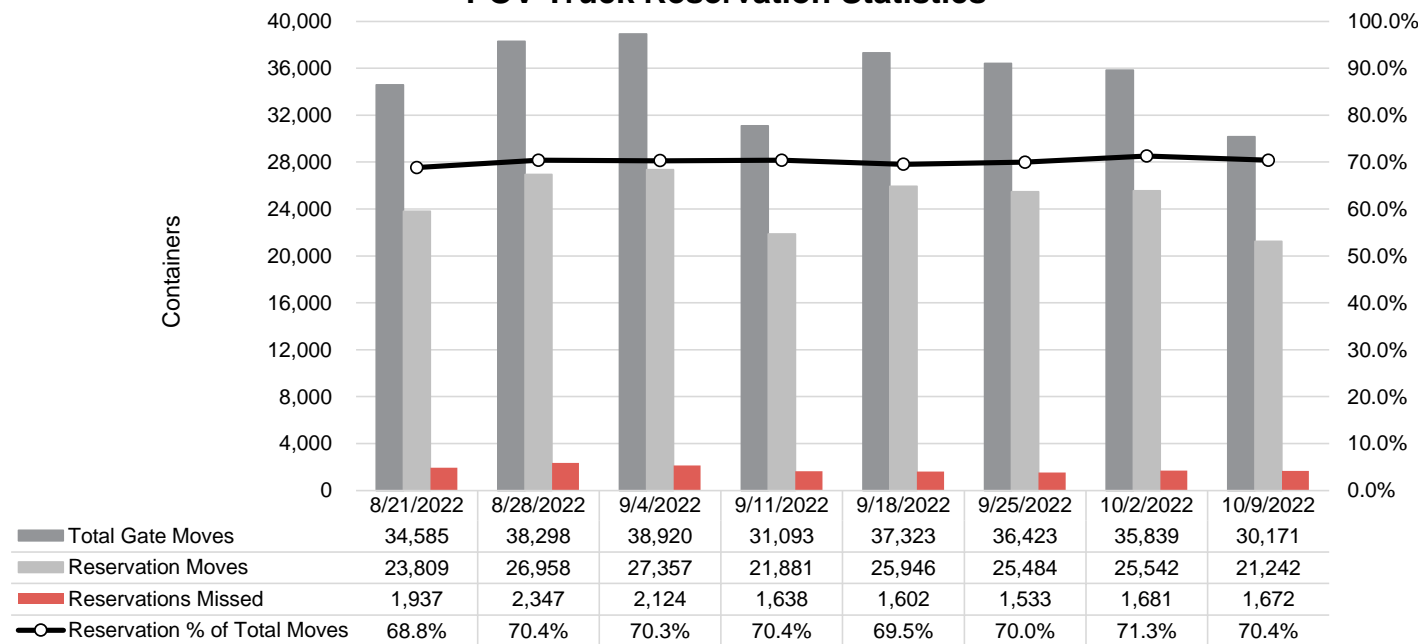

Port of Virginia Weekly Metrics

Gate Transactions

NIT Gate Transactions

VIG Gate Transactions

POV Gate Transactions

PPCY Gate Transactions

Please note: PPCY Gate Transactions are not included with POV Gate Transaction counts

Truck Reservation System and Hourly Transactions

NIT Truck Reservation Statistics

VIG Truck Reservation Statistics

POV Truck Reservation Statistics

POV Weekly Transactions by Terminal and Hour

Gate Containers and Dwell

NIT Gate Containers and Dwell

VIG Gate Containers and Dwell

Gate Transactions- Last 8 Weeks

POV Gate Containers and Dwell

Rail Containers and Dwell

NIT Rail Containers and Dwell

VIG Rail Containers and Dwell