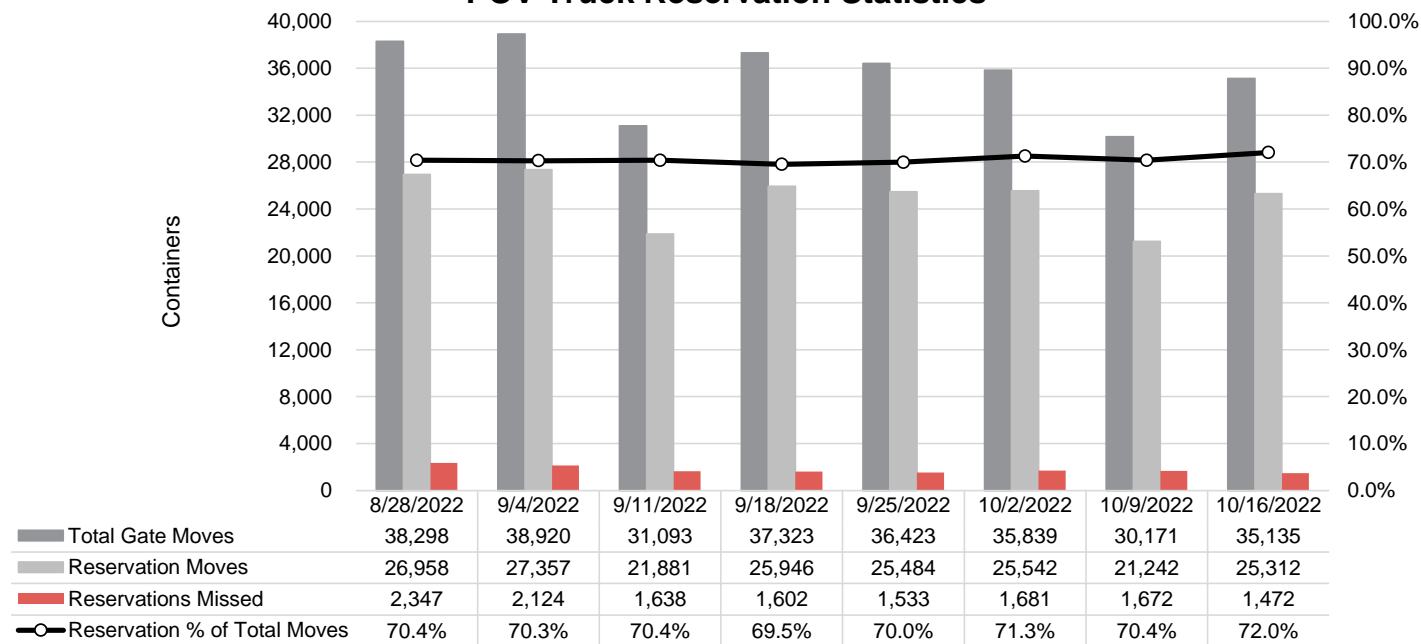

Port of Virginia Weekly Metrics

Gate Transactions

NIT Gate Transactions

VIG Gate Transactions

POV Gate Transactions

PPCY Gate Transactions

Please note: PPCY Gate Transactions are not included with POV Gate Transaction counts

Truck Reservation System and Hourly Transactions

NIT Truck Reservation Statistics

VIG Truck Reservation Statistics

POV Truck Reservation Statistics

POV Weekly Transactions by Terminal and Hour

Gate Containers and Dwell

NIT Gate Containers and Dwell

VIG Gate Containers and Dwell

Gate Transactions- Last 8 Weeks

POV Gate Containers and Dwell

Rail Containers and Dwell

NIT Rail Containers and Dwell

VIG Rail Containers and Dwell