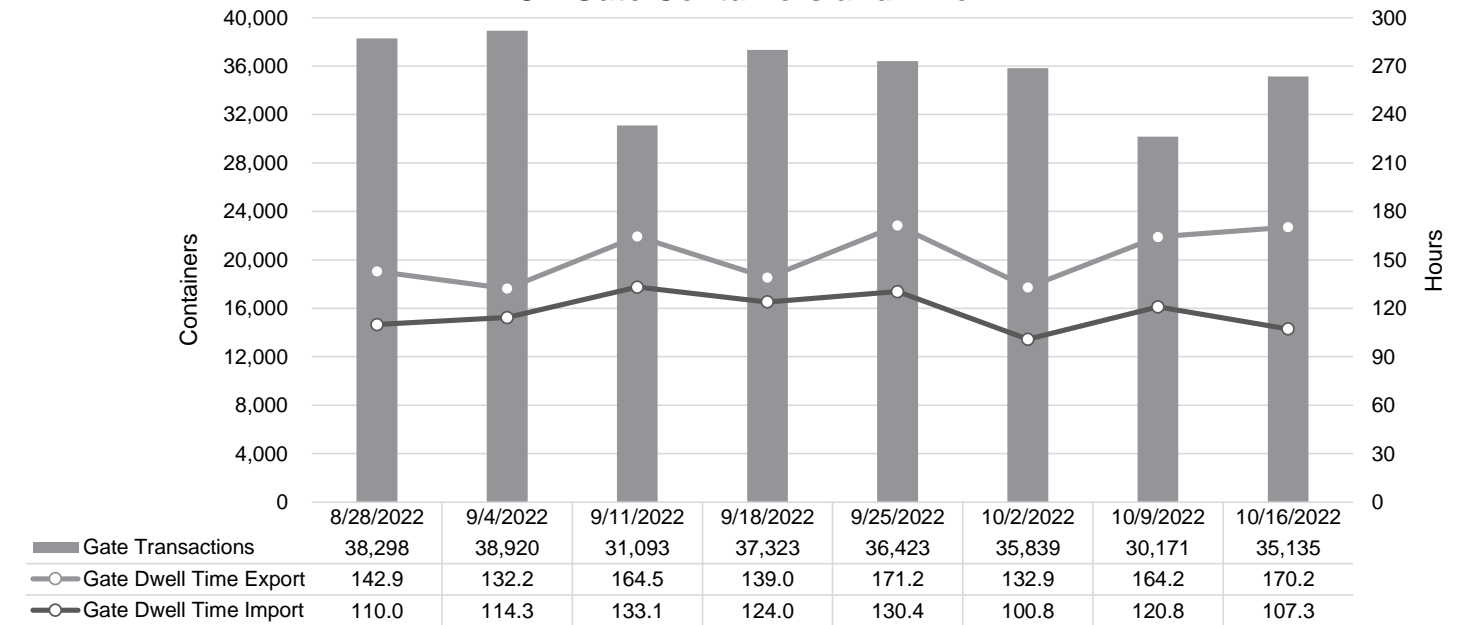

Truck Reservation System and Hourly Transactions

NIT Truck Reservation Statistics

VIG Truck Reservation Statistics

POV Truck Reservation Statistics

POV Weekly Transactions by Terminal and Hour

Gate Containers and Dwell

NIT Gate Containers and Dwell

VIG Gate Containers and Dwell

Gate Transactions- Last 8 Weeks

POV Gate Containers and Dwell

Rail Containers and Dwell

NIT Rail Containers and Dwell

VIG Rail Containers and Dwell