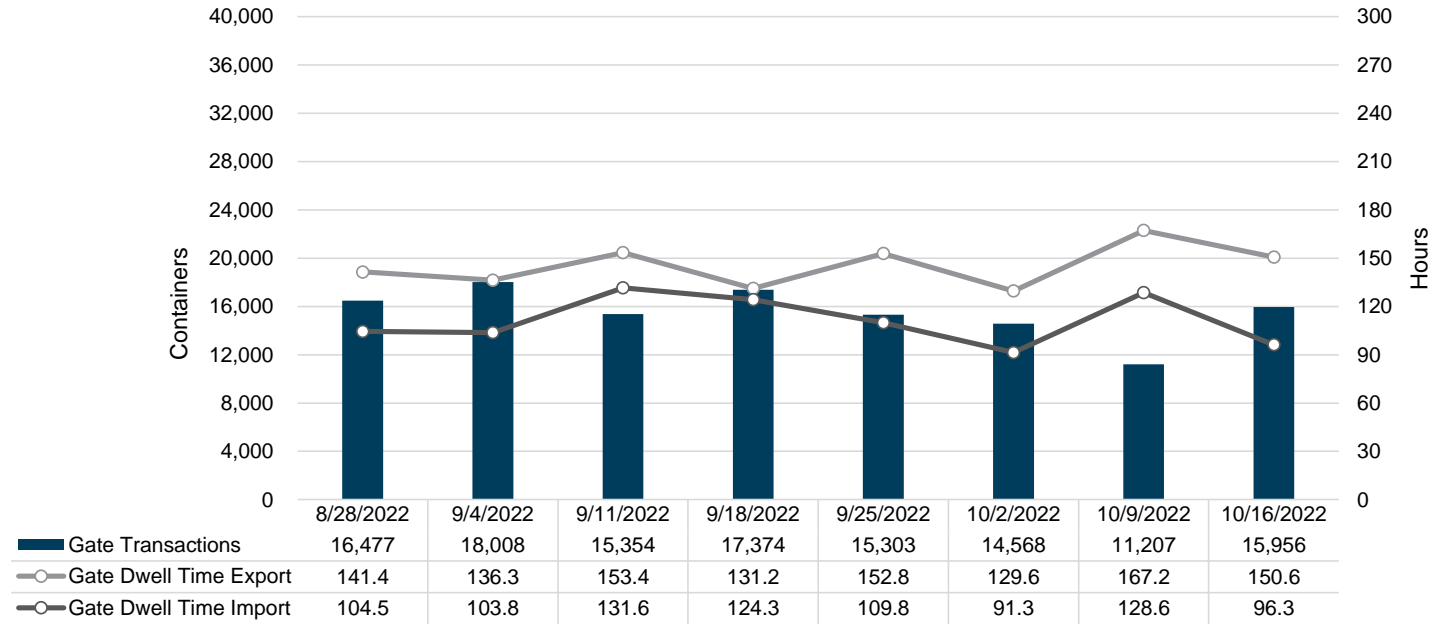

Port of Virginia Weekly Metrics

Gate Transactions

NIT Gate Transactions

VIG Gate Transactions

POV Gate Transactions

PPCY Gate Transactions

Please note: PPCY Gate Transactions are not included with POV Gate Transaction counts

Truck Reservation System and Hourly Transactions

NIT Truck Reservation Statistics

VIG Truck Reservation Statistics

POV Truck Reservation Statistics

POV Weekly Transactions by Terminal and Hour

Gate Containers and Dwell

NIT Gate Containers and Dwell

VIG Gate Containers and Dwell

Gate Transactions- Last 8 Weeks

POV Gate Containers and Dwell

Rail Containers and Dwell

NIT Rail Containers and Dwell

VIG Rail Containers and Dwell