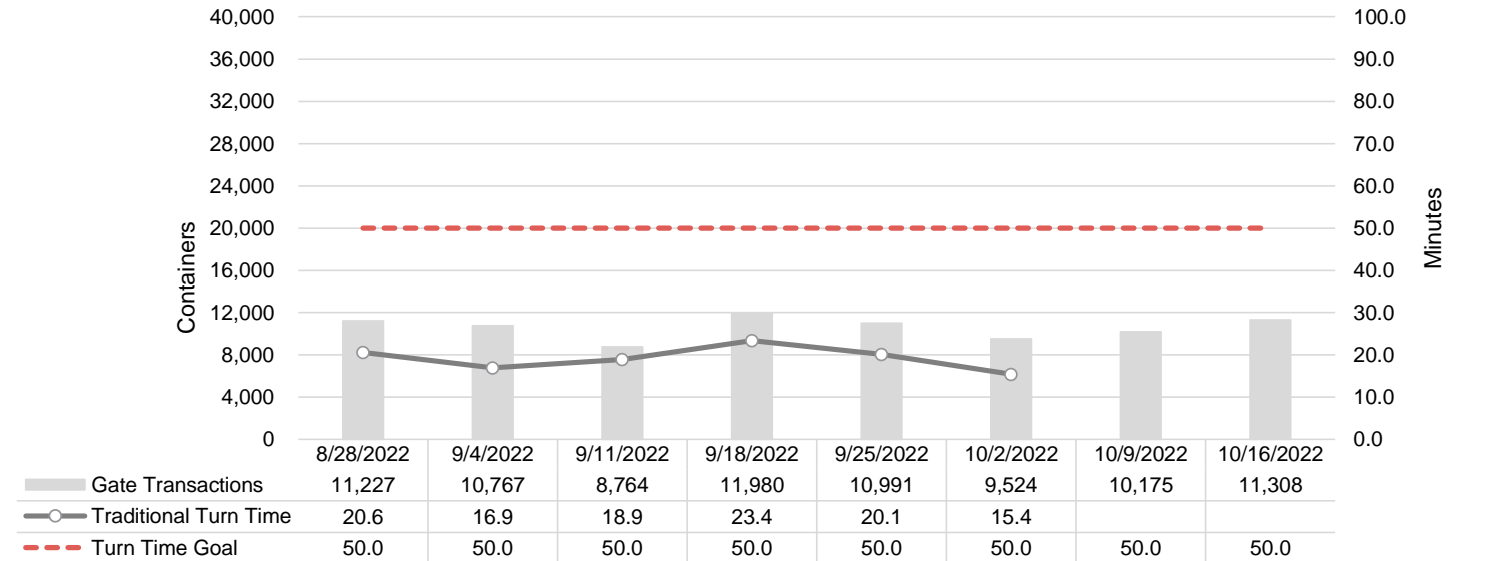

Port of Virginia Weekly Metrics

Gate Transactions

NIT Gate Transactions

VIG Gate Transactions

POV Gate Transactions

PPCY Gate Transactions

Please note: PPCY Gate Transactions are not included with POV Gate Transaction counts

Truck Reservation System and Hourly Transactions

NIT Truck Reservation Statistics

VIG Truck Reservation Statistics

POV Truck Reservation Statistics

POV Weekly Transactions by Terminal and Hour

Gate Containers and Dwell