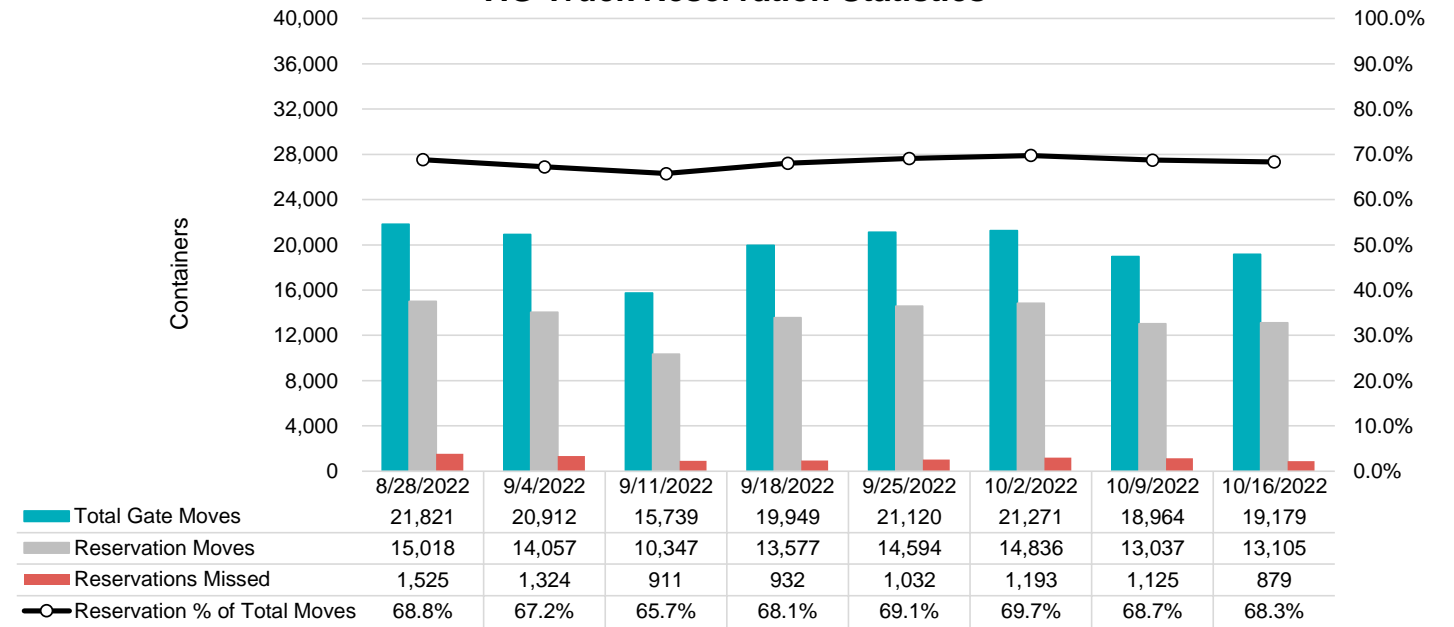

Port of Virginia Weekly Metrics

Gate Transactions

NIT Gate Transactions

VIG Gate Transactions

POV Gate Transactions

PPCY Gate Transactions

Please note: PPCY Gate Transactions are not included with POV Gate Transaction counts

Truck Reservation System and Hourly Transactions

NIT Truck Reservation Statistics

VIG Truck Reservation Statistics

POV Truck Reservation Statistics

POV Weekly Transactions by Terminal and Hour

Gate Containers and Dwell