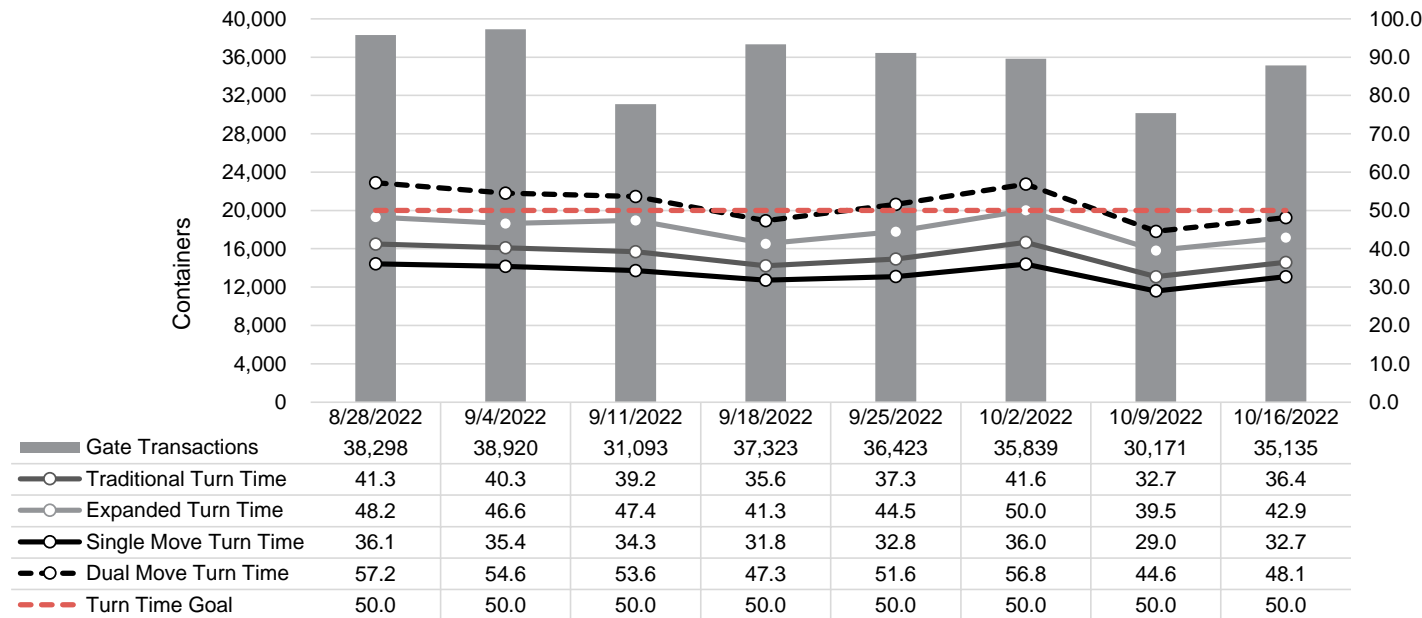

Port of Virginia Weekly Metrics

Gate Transactions

NIT Gate Transactions

VIG Gate Transactions

POV Gate Transactions

PPCY Gate Transactions

Please note: PPCY Gate Transactions are not included with POV Gate Transaction counts

Truck Reservation System and Hourly Transactions

NIT Truck Reservation Statistics

VIG Truck Reservation Statistics

POV Truck Reservation Statistics

POV Weekly Transactions by Terminal and Hour

Gate Containers and Dwell