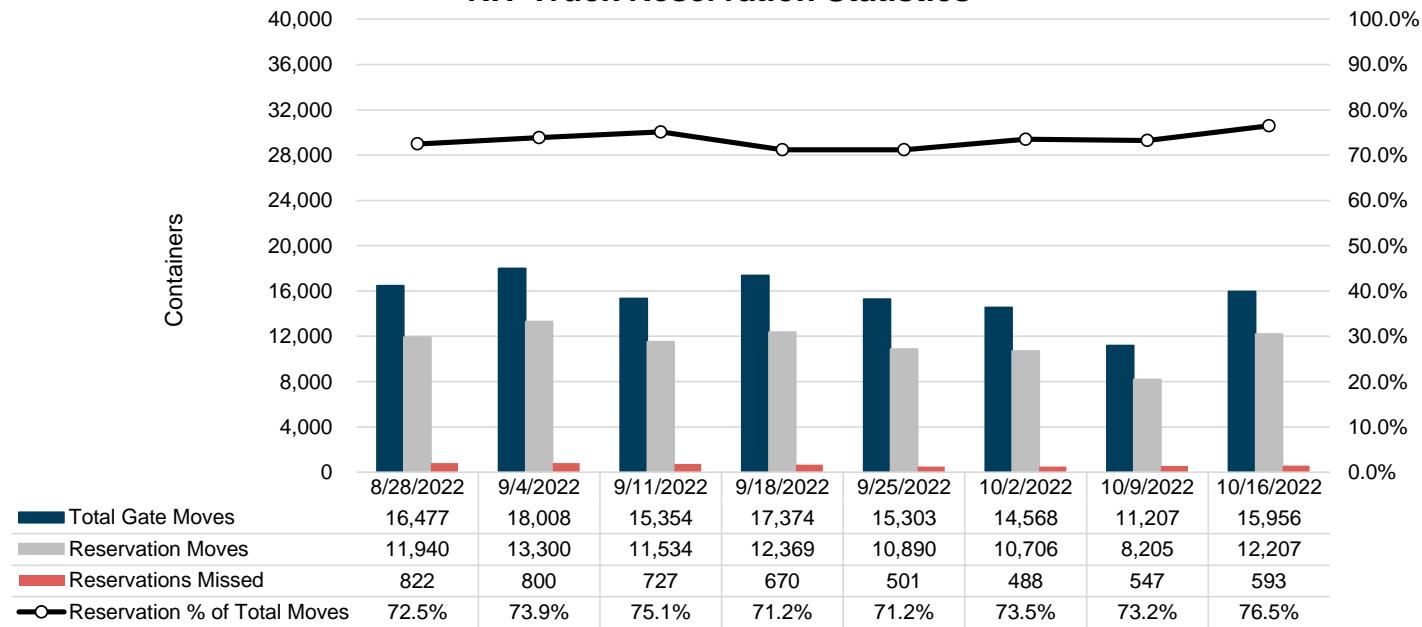

Port of Virginia Weekly Metrics

Gate Transactions

NIT Gate Transactions

VIG Gate Transactions

POV Gate Transactions

PPCY Gate Transactions

Please note: PPCY Gate Transactions are not included with POV Gate Transaction counts

Truck Reservation System and Hourly Transactions

NIT Truck Reservation Statistics

VIG Truck Reservation Statistics

POV Truck Reservation Statistics

POV Weekly Transactions by Terminal and Hour

Gate Containers and Dwell