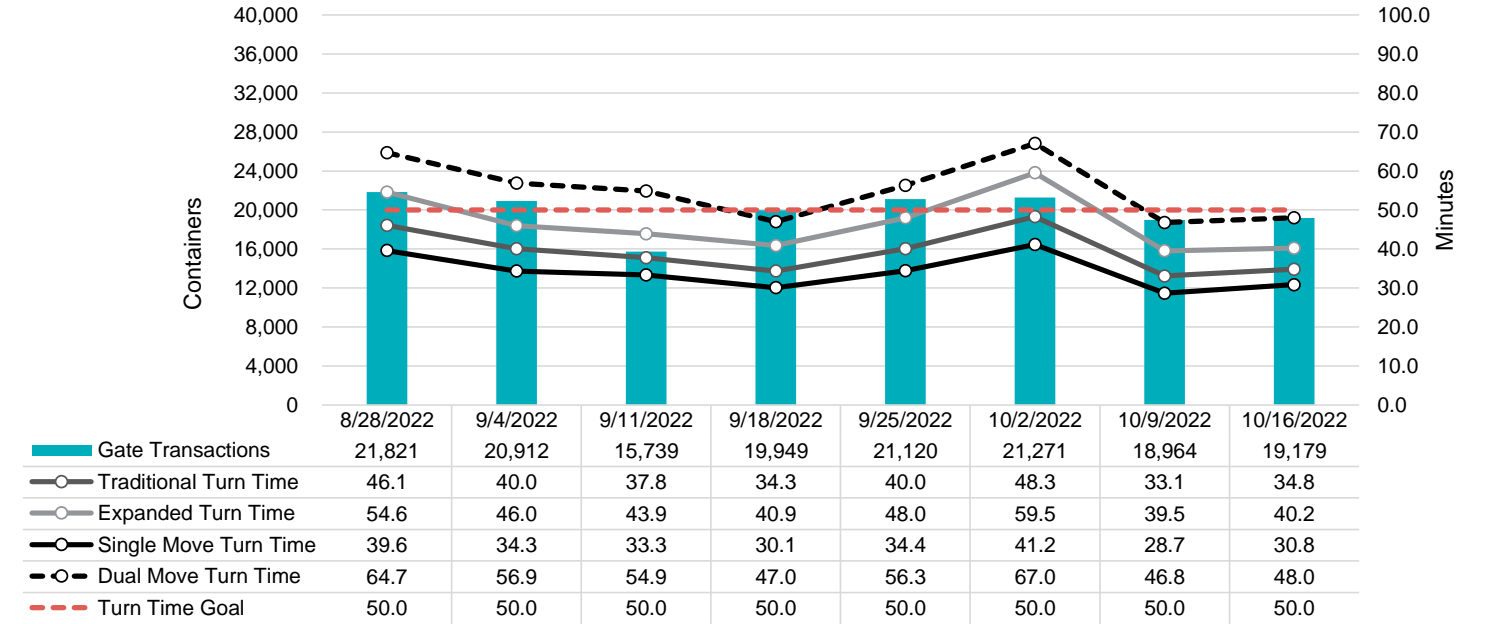

Port of Virginia Weekly Metrics

Gate Transactions

NIT Gate Transactions

VIG Gate Transactions

POV Gate Transactions

PPCY Gate Transactions

Please note: PPCY Gate Transactions are not included with POV Gate Transaction counts

Truck Reservation System and Hourly Transactions

NIT Truck Reservation Statistics

VIG Truck Reservation Statistics

POV Truck Reservation Statistics

POV Weekly Transactions by Terminal and Hour

Gate Containers and Dwell