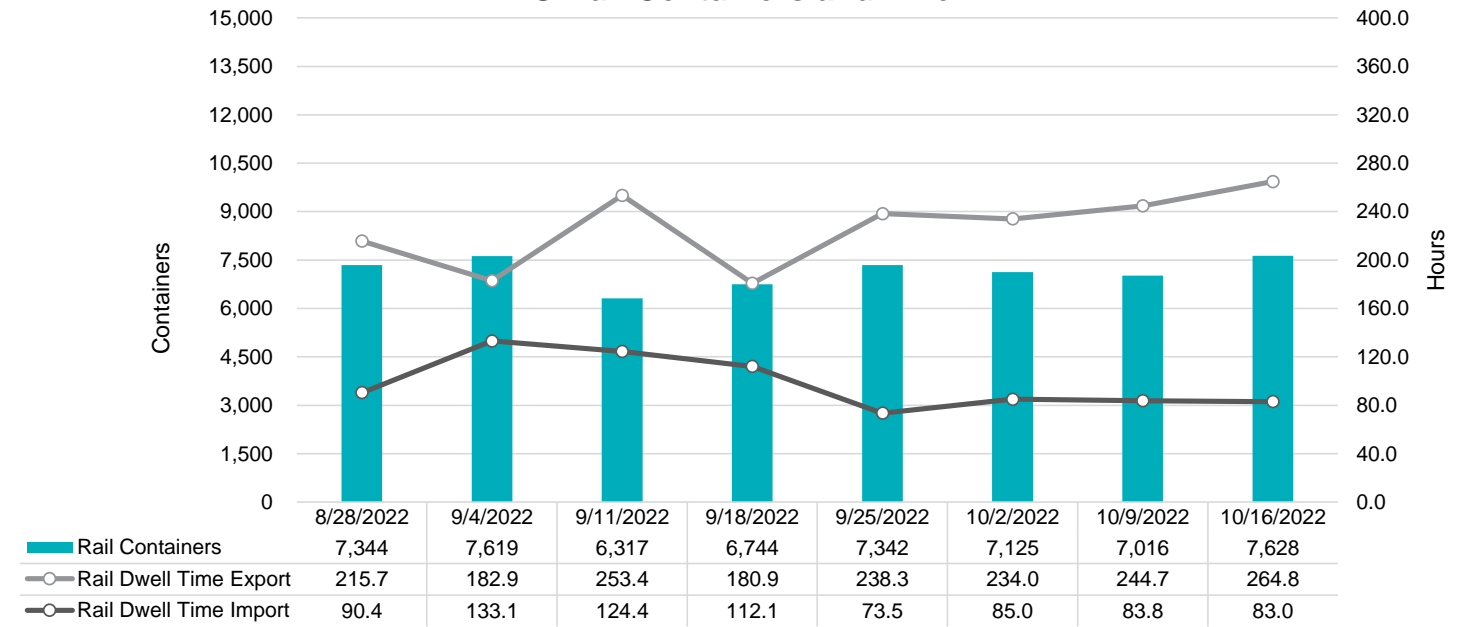

NIT Gate Containers and Dwell

VIG Gate Containers and Dwell

Gate Transactions- Last 8 Weeks

POV Gate Containers and Dwell

Rail Containers and Dwell

NIT Rail Containers and Dwell

VIG Rail Containers and Dwell