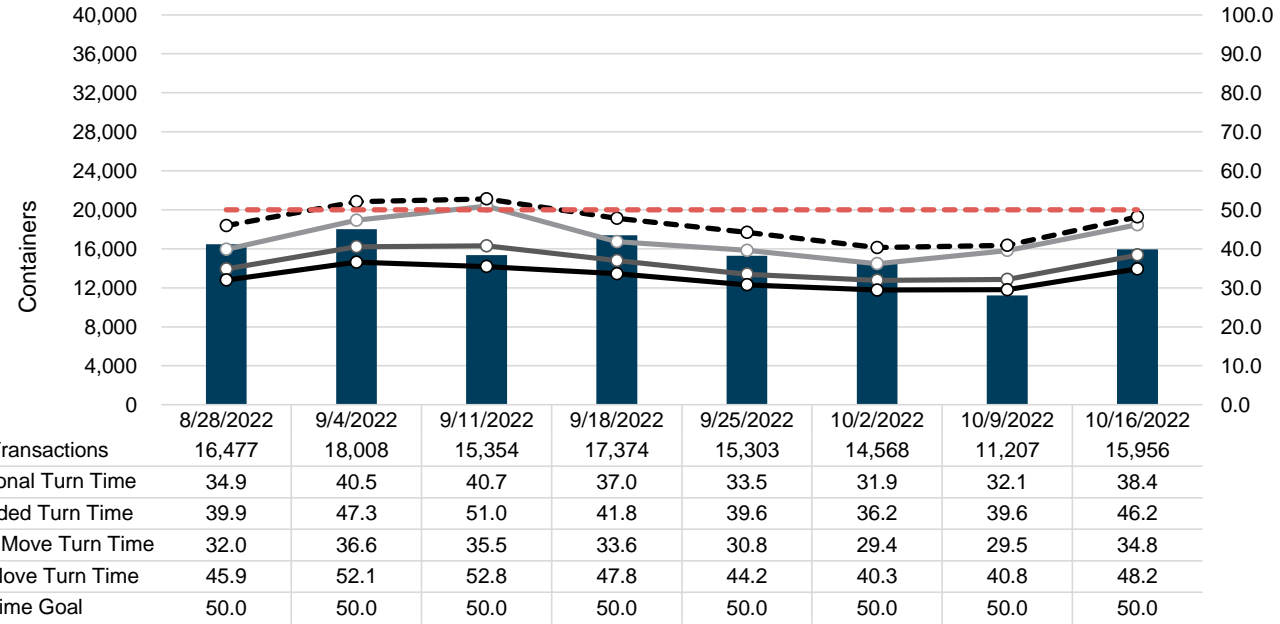

Port of Virginia Weekly Metrics

Gate Transactions

NIT Gate Transactions

VIG Gate Transactions

POV Gate Transactions

PPCY Gate Transactions

Please note: PPCY Gate Transactions are not included with POV Gate Transaction counts

Truck Reservation System and Hourly Transactions

NIT Truck Reservation Statistics

VIG Truck Reservation Statistics

POV Truck Reservation Statistics

POV Weekly Transactions by Terminal and Hour

Gate Containers and Dwell