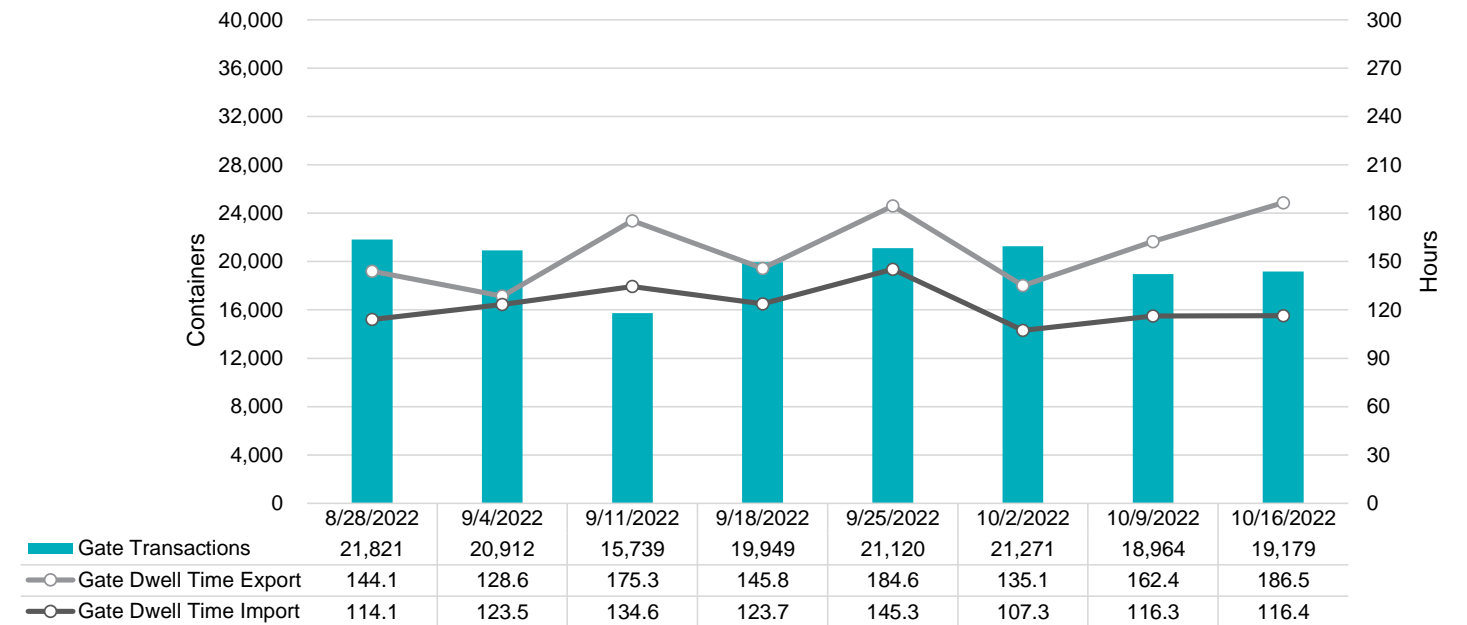

Port of Virginia Weekly Metrics

Gate Transactions

NIT Gate Transactions

VIG Gate Transactions

POV Gate Transactions

PPCY Gate Transactions

Please note: PPCY Gate Transactions are not included with POV Gate Transaction counts

Truck Reservation System and Hourly Transactions

NIT Truck Reservation Statistics

VIG Truck Reservation Statistics

POV Truck Reservation Statistics

POV Weekly Transactions by Terminal and Hour

Gate Containers and Dwell

NIT Gate Containers and Dwell

VIG Gate Containers and Dwell

Gate Transactions- Last 8 Weeks

POV Gate Containers and Dwell

Rail Containers and Dwell

NIT Rail Containers and Dwell

VIG Rail Containers and Dwell