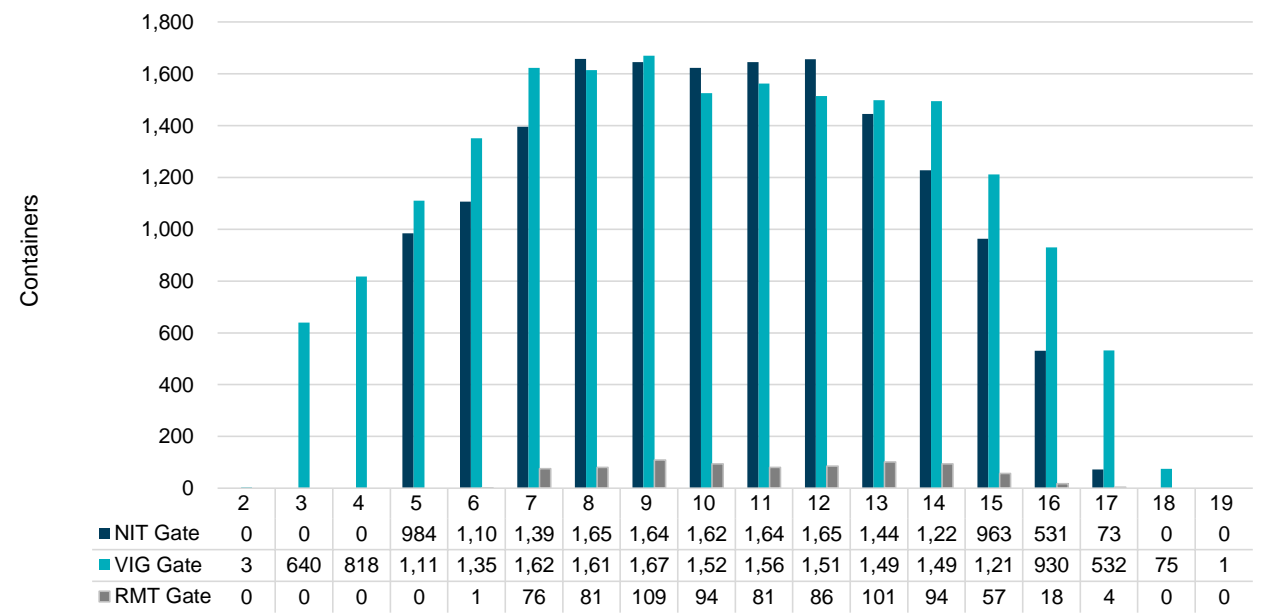

Port of Virginia Weekly Metrics

Gate Transactions

NIT Gate Transactions

VIG Gate Transactions

POV Gate Transactions

PPCY Gate Transactions

Please note: PPCY Gate Transactions are not included with POV Gate Transaction counts

Truck Reservation System and Hourly Transactions

NIT Truck Reservation Statistics

VIG Truck Reservation Statistics

POV Truck Reservation Statistics

POV Weekly Transactions by Terminal and Hour

Gate Containers and Dwell

NIT Gate Containers and Dwell

VIG Gate Containers and Dwell

Gate Transactions- Last 8 Weeks

POV Gate Containers and Dwell

Rail Containers and Dwell

NIT Rail Containers and Dwell

VIG Rail Containers and Dwell