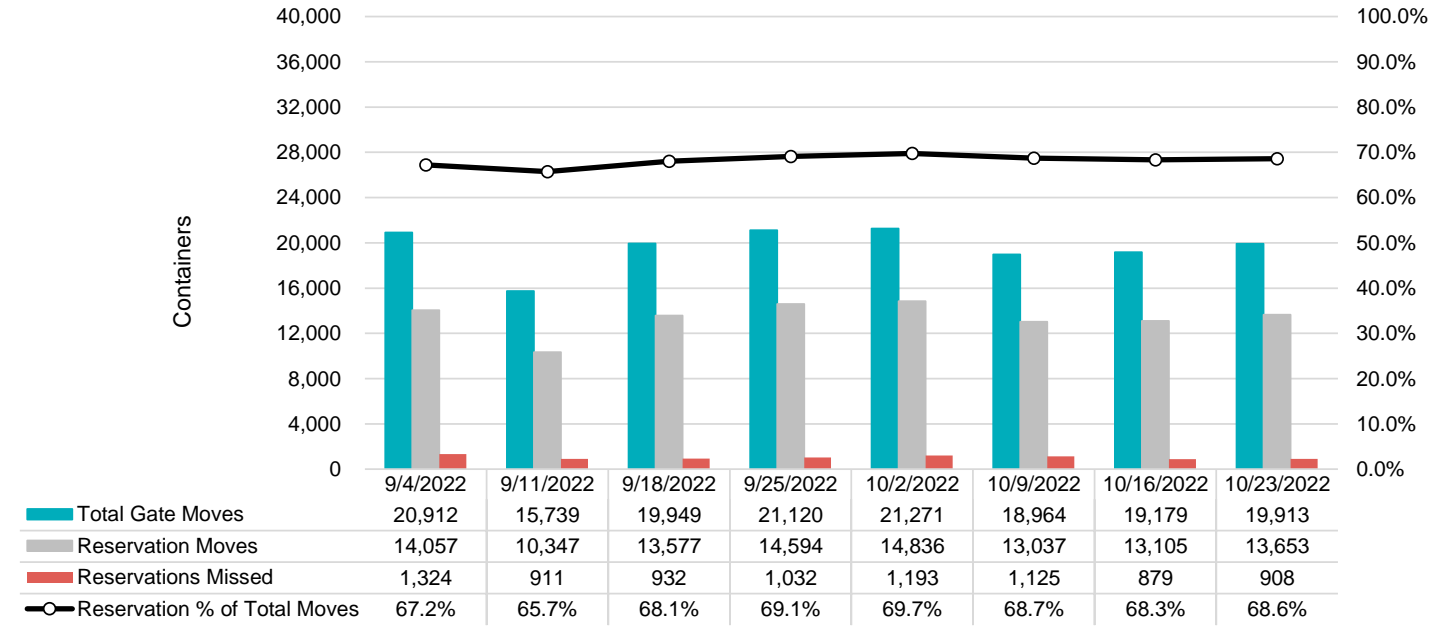

Port of Virginia Weekly Metrics

Gate Transactions

NIT Gate Transactions

VIG Gate Transactions

POV Gate Transactions

PPCY Gate Transactions

Please note: PPCY Gate Transactions are not included with POV Gate Transaction counts

Truck Reservation System and Hourly Transactions

NIT Truck Reservation Statistics

VIG Truck Reservation Statistics

POV Truck Reservation Statistics

POV Weekly Transactions by Terminal and Hour

Gate Containers and Dwell