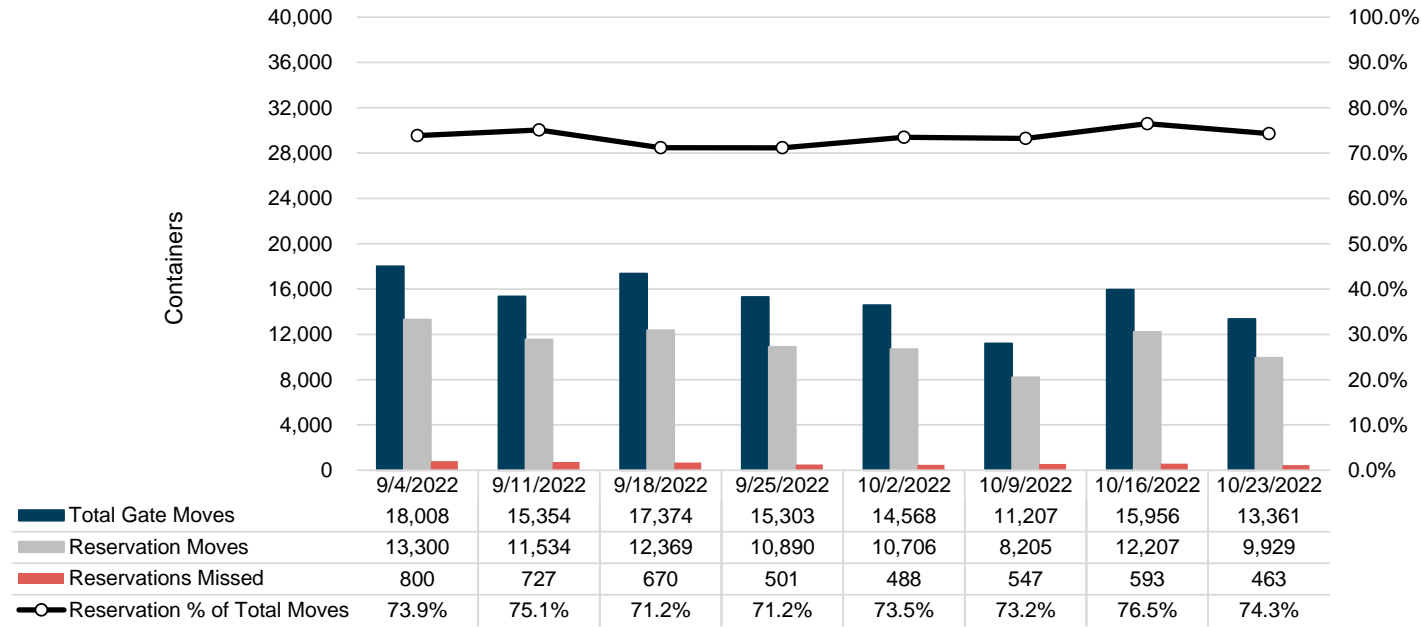

Port of Virginia Weekly Metrics

Gate Transactions

NIT Gate Transactions

VIG Gate Transactions

POV Gate Transactions

PPCY Gate Transactions

Please note: PPCY Gate Transactions are not included with POV Gate Transaction counts

Truck Reservation System and Hourly Transactions

NIT Truck Reservation Statistics

VIG Truck Reservation Statistics

POV Truck Reservation Statistics

POV Weekly Transactions by Terminal and Hour

Gate Containers and Dwell