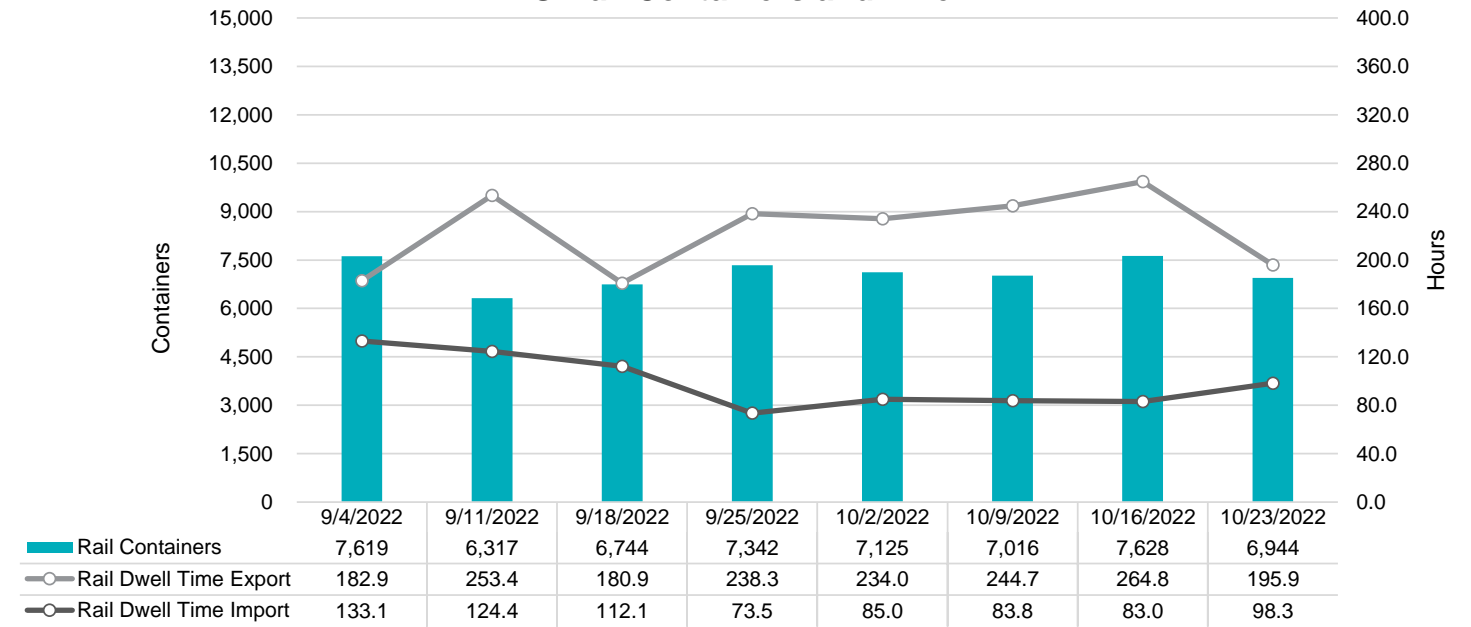

NIT Gate Containers and Dwell

VIG Gate Containers and Dwell

Gate Transactions- Last 8 Weeks

POV Gate Containers and Dwell

Rail Containers and Dwell

NIT Rail Containers and Dwell

VIG Rail Containers and Dwell