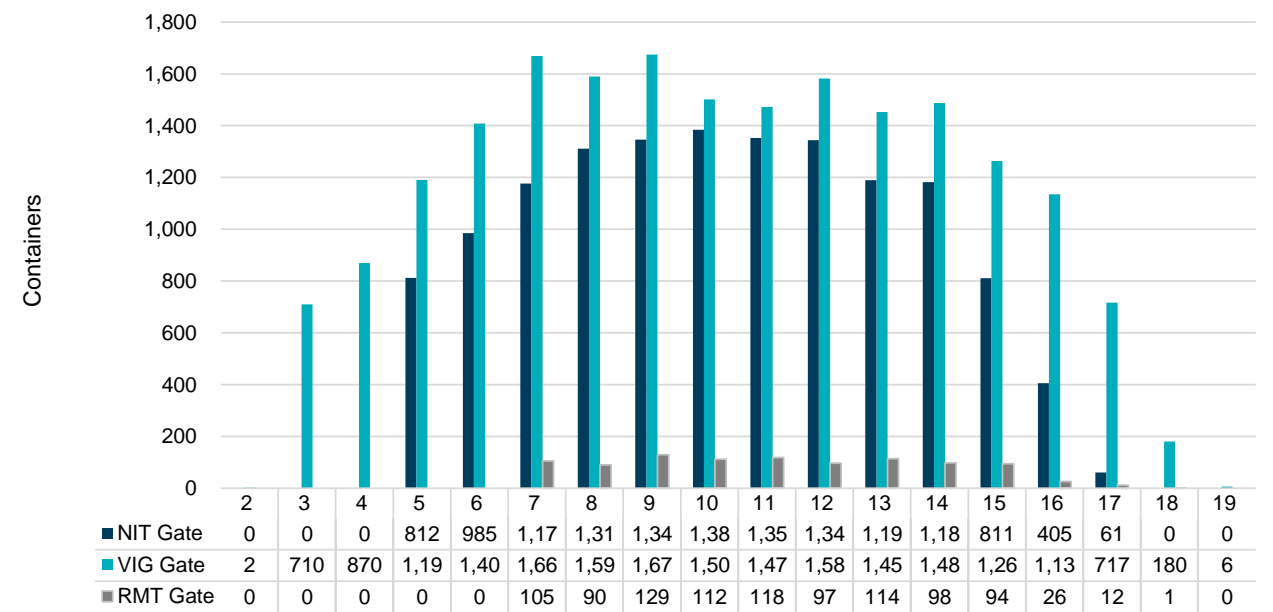

Port of Virginia Weekly Metrics

Gate Transactions

NIT Gate Transactions

VIG Gate Transactions

POV Gate Transactions

PPCY Gate Transactions

Please note: PPCY Gate Transactions are not included with POV Gate Transaction counts

Truck Reservation System and Hourly Transactions

NIT Truck Reservation Statistics

VIG Truck Reservation Statistics

POV Truck Reservation Statistics

POV Weekly Transactions by Terminal and Hour

Gate Containers and Dwell

NIT Gate Containers and Dwell

VIG Gate Containers and Dwell

Gate Transactions- Last 8 Weeks

POV Gate Containers and Dwell

Rail Containers and Dwell

NIT Rail Containers and Dwell

VIG Rail Containers and Dwell