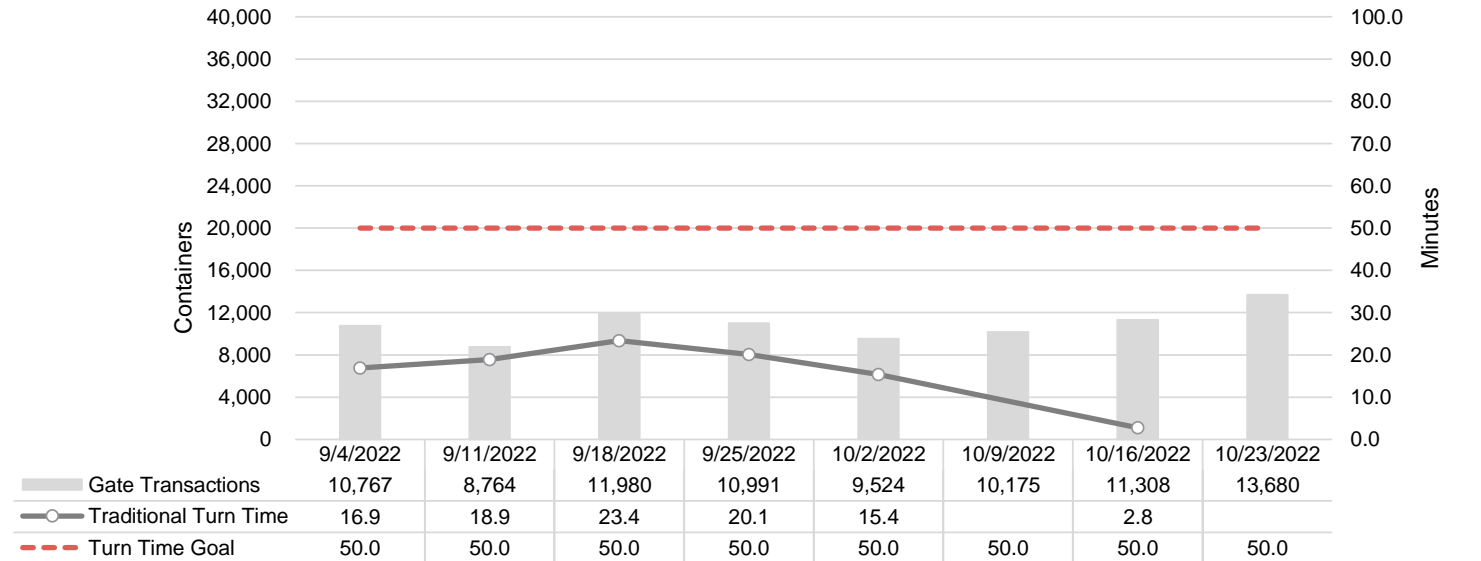

Port of Virginia Weekly Metrics

Gate Transactions

NIT Gate Transactions

VIG Gate Transactions

POV Gate Transactions

PPCY Gate Transactions

Please note: PPCY Gate Transactions are not included with POV Gate Transaction counts

Truck Reservation System and Hourly Transactions

NIT Truck Reservation Statistics

VIG Truck Reservation Statistics

POV Truck Reservation Statistics

POV Weekly Transactions by Terminal and Hour

Gate Containers and Dwell