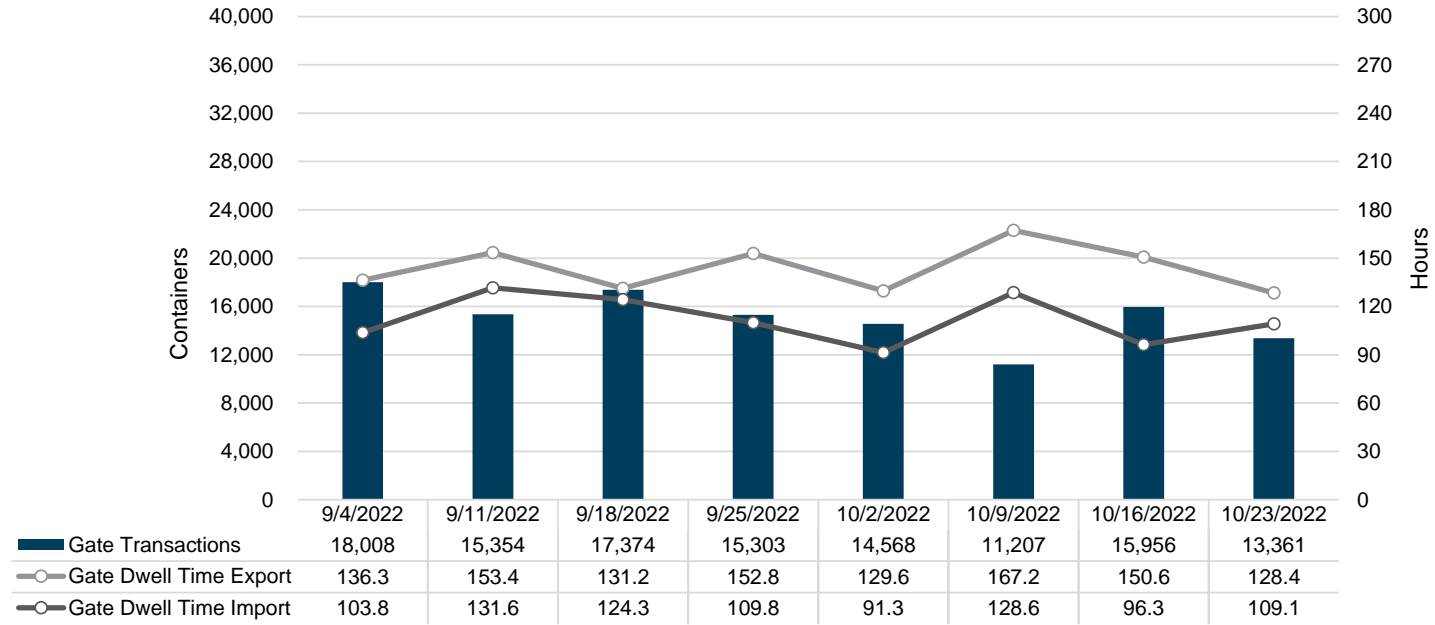

Port of Virginia Weekly Metrics

Gate Transactions

NIT Gate Transactions

VIG Gate Transactions

POV Gate Transactions

PPCY Gate Transactions

Please note: PPCY Gate Transactions are not included with POV Gate Transaction counts

Truck Reservation System and Hourly Transactions

NIT Truck Reservation Statistics

VIG Truck Reservation Statistics

POV Truck Reservation Statistics

POV Weekly Transactions by Terminal and Hour

Gate Containers and Dwell

NIT Gate Containers and Dwell

VIG Gate Containers and Dwell

Gate Transactions- Last 8 Weeks

POV Gate Containers and Dwell

Rail Containers and Dwell

NIT Rail Containers and Dwell

VIG Rail Containers and Dwell