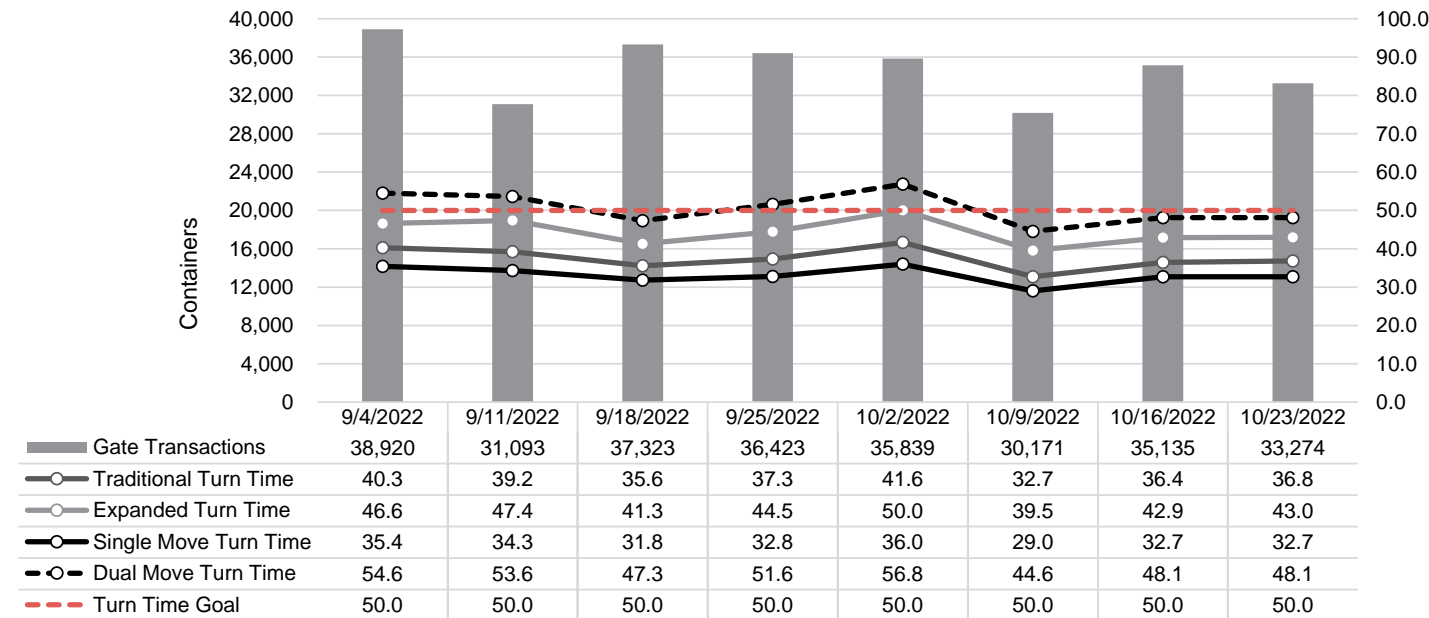

Port of Virginia Weekly Metrics

Gate Transactions

NIT Gate Transactions

VIG Gate Transactions

POV Gate Transactions

PPCY Gate Transactions

Please note: PPCY Gate Transactions are not included with POV Gate Transaction counts

Truck Reservation System and Hourly Transactions

NIT Truck Reservation Statistics

VIG Truck Reservation Statistics

POV Truck Reservation Statistics

POV Weekly Transactions by Terminal and Hour

Gate Containers and Dwell