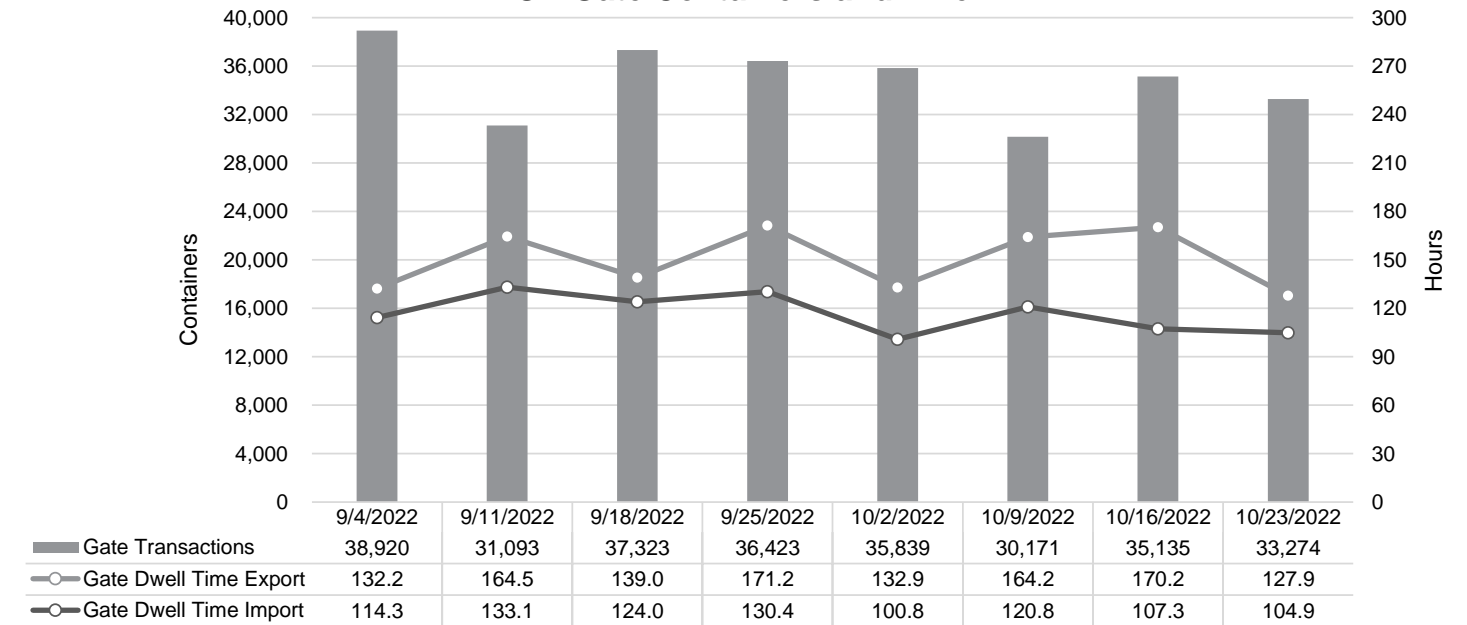

Truck Reservation System and Hourly Transactions

NIT Truck Reservation Statistics

VIG Truck Reservation Statistics

POV Truck Reservation Statistics

POV Weekly Transactions by Terminal and Hour

Gate Containers and Dwell

NIT Gate Containers and Dwell

VIG Gate Containers and Dwell

Gate Transactions- Last 8 Weeks

POV Gate Containers and Dwell

Rail Containers and Dwell

NIT Rail Containers and Dwell

VIG Rail Containers and Dwell