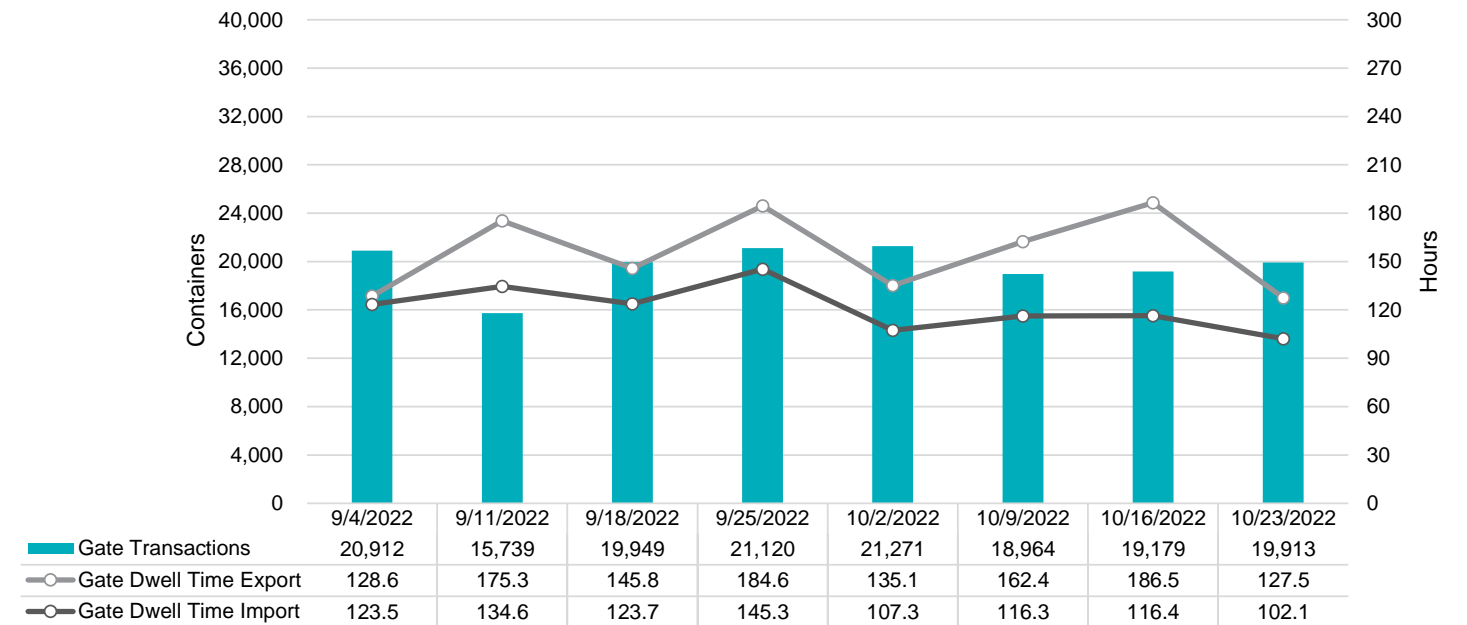

Port of Virginia Weekly Metrics

Gate Transactions

NIT Gate Transactions

VIG Gate Transactions

POV Gate Transactions

PPCY Gate Transactions

Please note: PPCY Gate Transactions are not included with POV Gate Transaction counts

Truck Reservation System and Hourly Transactions

NIT Truck Reservation Statistics

VIG Truck Reservation Statistics

POV Truck Reservation Statistics

POV Weekly Transactions by Terminal and Hour

Gate Containers and Dwell

NIT Gate Containers and Dwell

VIG Gate Containers and Dwell

Gate Transactions- Last 8 Weeks

POV Gate Containers and Dwell

Rail Containers and Dwell

NIT Rail Containers and Dwell

VIG Rail Containers and Dwell