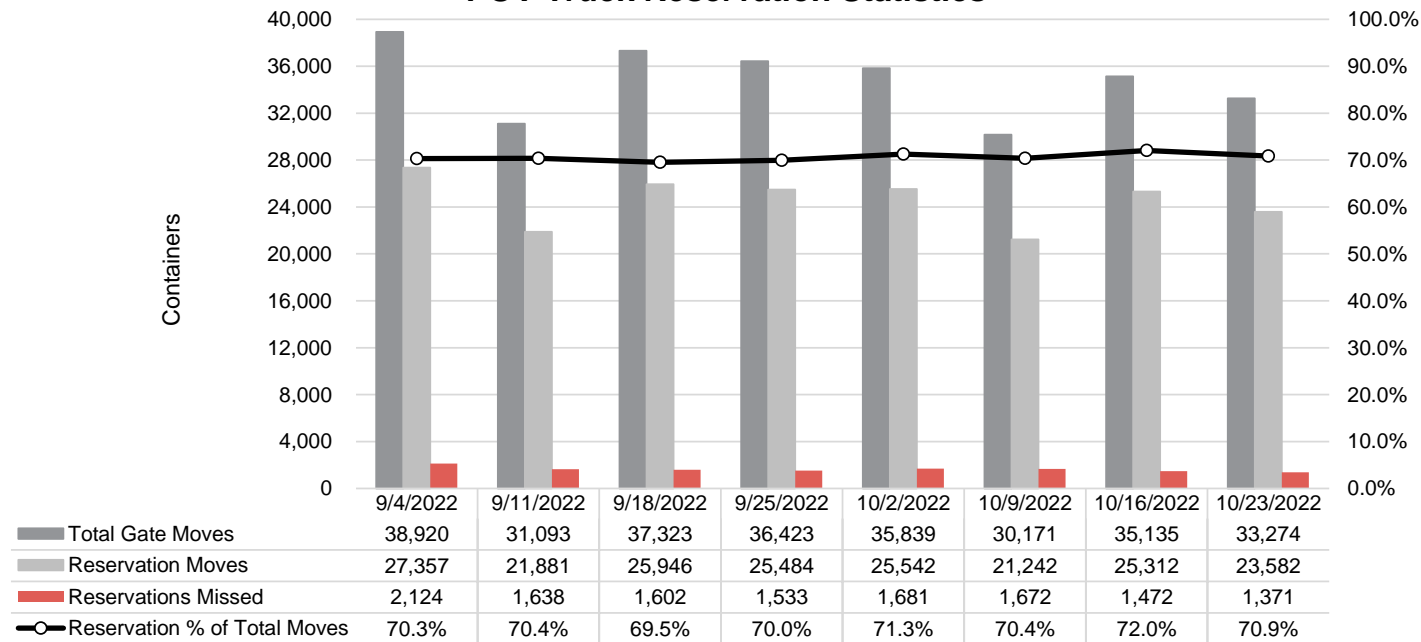

Port of Virginia Weekly Metrics

Gate Transactions

NIT Gate Transactions

VIG Gate Transactions

POV Gate Transactions

PPCY Gate Transactions

Please note: PPCY Gate Transactions are not included with POV Gate Transaction counts

Truck Reservation System and Hourly Transactions

NIT Truck Reservation Statistics

VIG Truck Reservation Statistics

POV Truck Reservation Statistics

POV Weekly Transactions by Terminal and Hour

Gate Containers and Dwell

NIT Gate Containers and Dwell

VIG Gate Containers and Dwell

Gate Transactions- Last 8 Weeks

POV Gate Containers and Dwell

Rail Containers and Dwell

NIT Rail Containers and Dwell

VIG Rail Containers and Dwell