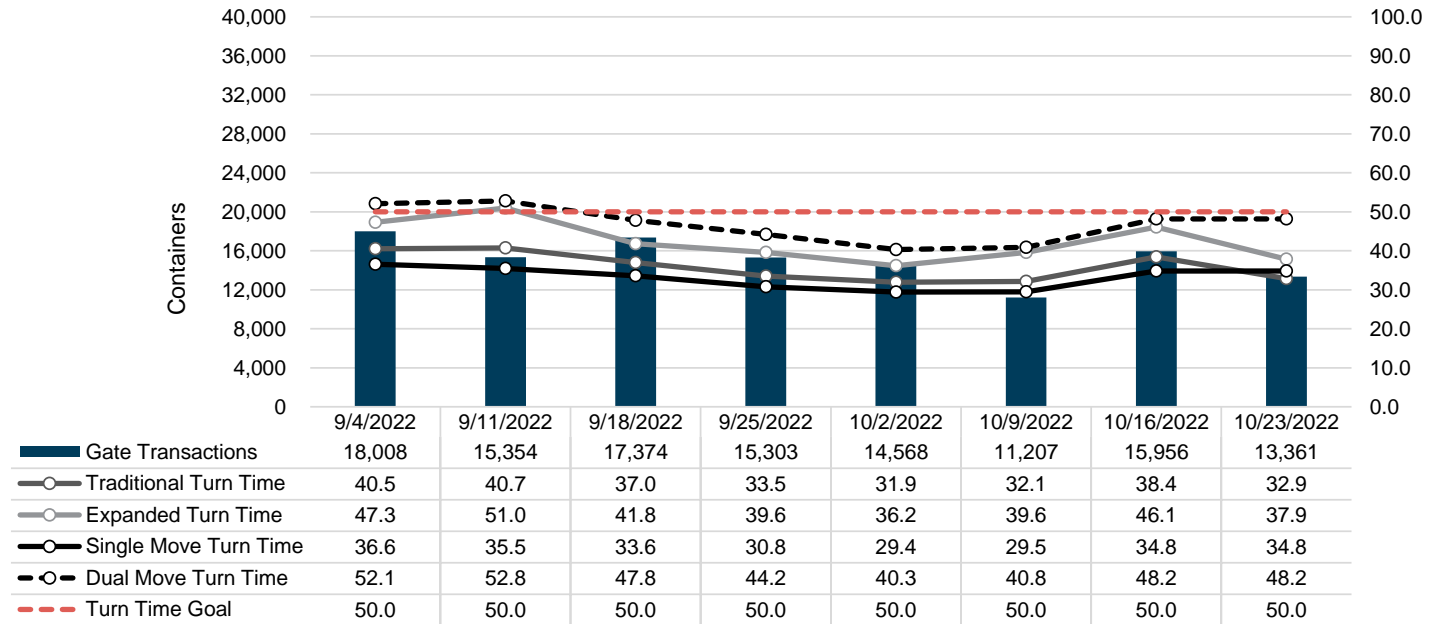

Port of Virginia Weekly Metrics

Gate Transactions

NIT Gate Transactions

VIG Gate Transactions

POV Gate Transactions

PPCY Gate Transactions

Please note: PPCY Gate Transactions are not included with POV Gate Transaction counts

Truck Reservation System and Hourly Transactions

NIT Truck Reservation Statistics

VIG Truck Reservation Statistics

POV Truck Reservation Statistics

POV Weekly Transactions by Terminal and Hour

Gate Containers and Dwell