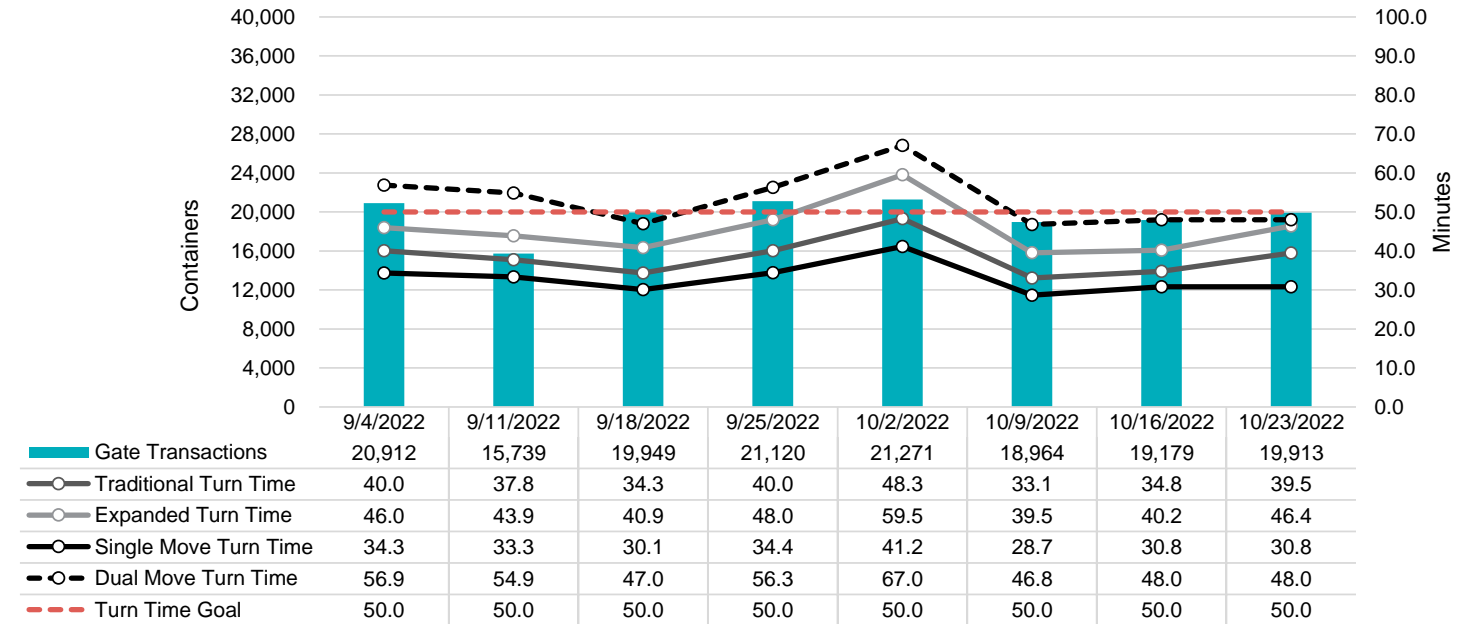

Port of Virginia Weekly Metrics

Gate Transactions

NIT Gate Transactions

VIG Gate Transactions

POV Gate Transactions

PPCY Gate Transactions

Please note: PPCY Gate Transactions are not included with POV Gate Transaction counts

Truck Reservation System and Hourly Transactions

NIT Truck Reservation Statistics

VIG Truck Reservation Statistics

POV Truck Reservation Statistics

POV Weekly Transactions by Terminal and Hour

Gate Containers and Dwell