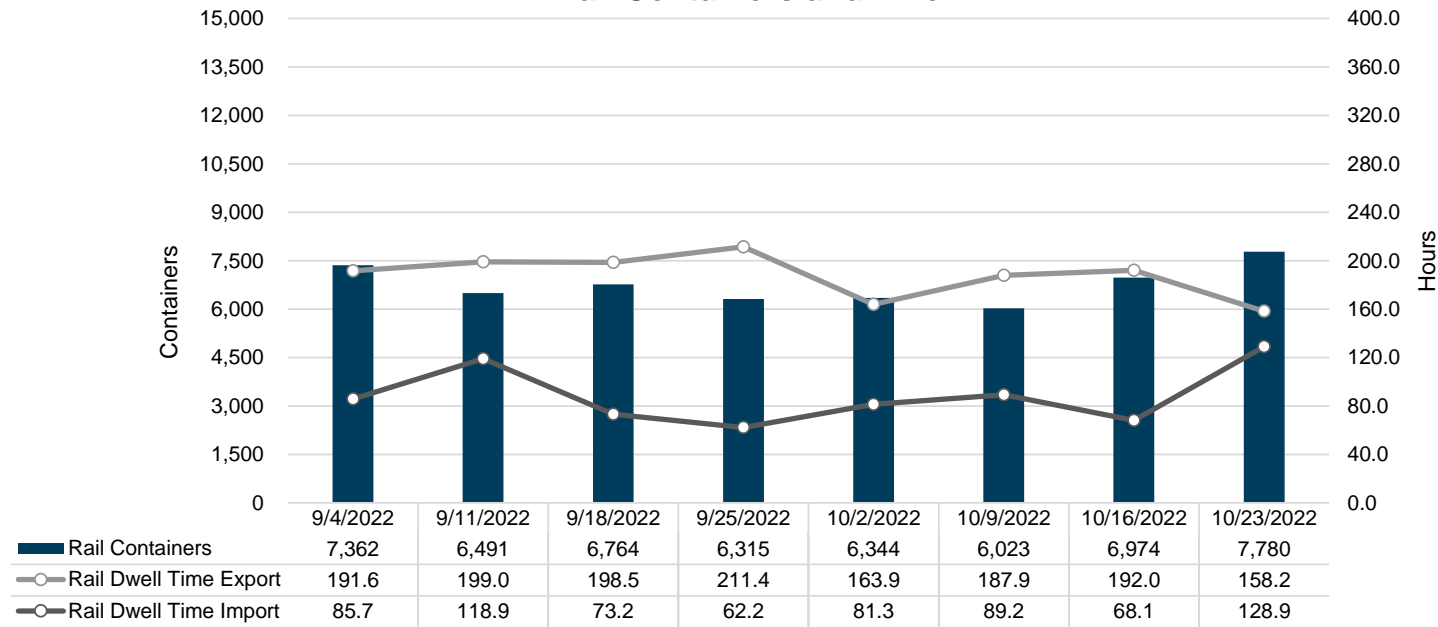

NIT Gate Containers and Dwell

VIG Gate Containers and Dwell

Gate Transactions- Last 8 Weeks

POV Gate Containers and Dwell

Rail Containers and Dwell

NIT Rail Containers and Dwell

VIG Rail Containers and Dwell

Rail Containers- Last 8 Weeks

POV Rail Containers and Dwell