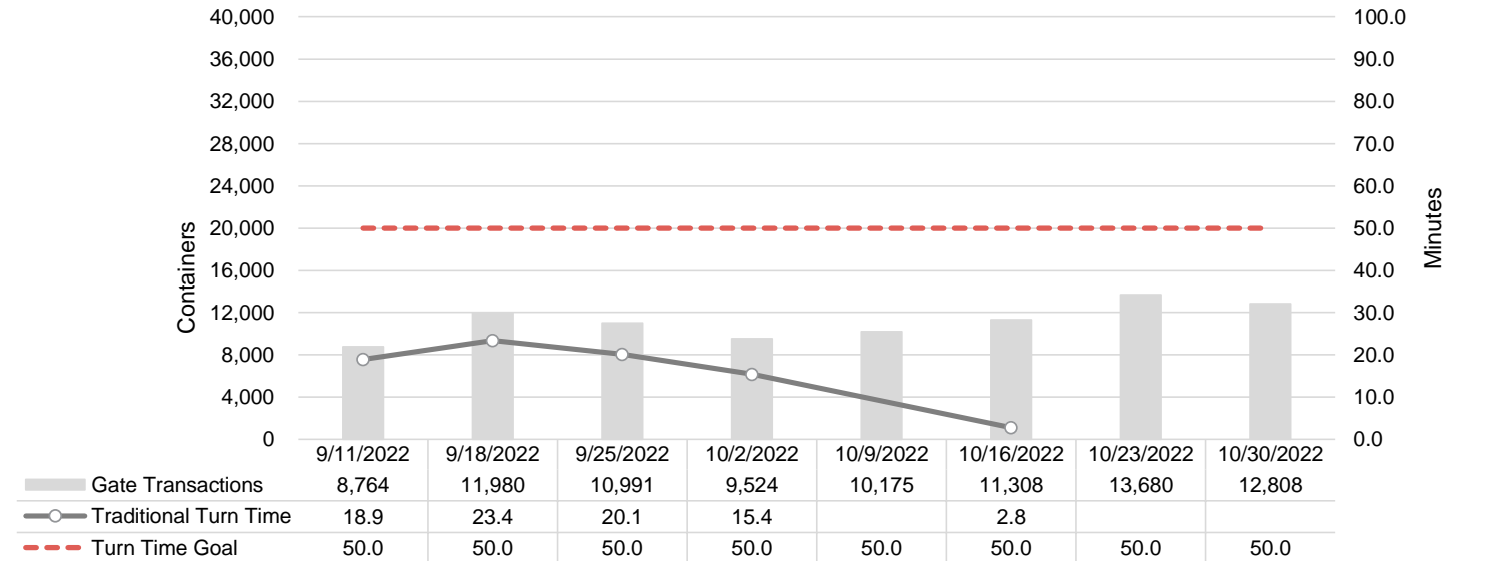

Port of Virginia Weekly Metrics

Gate Transactions

NIT Gate Transactions

VIG Gate Transactions

POV Gate Transactions

PPCY Gate Transactions

Please note: PPCY Gate Transactions are not included with POV Gate Transaction counts

Truck Reservation System and Hourly Transactions

NIT Truck Reservation Statistics

VIG Truck Reservation Statistics

POV Truck Reservation Statistics

POV Weekly Transactions by Terminal and Hour

Gate Containers and Dwell