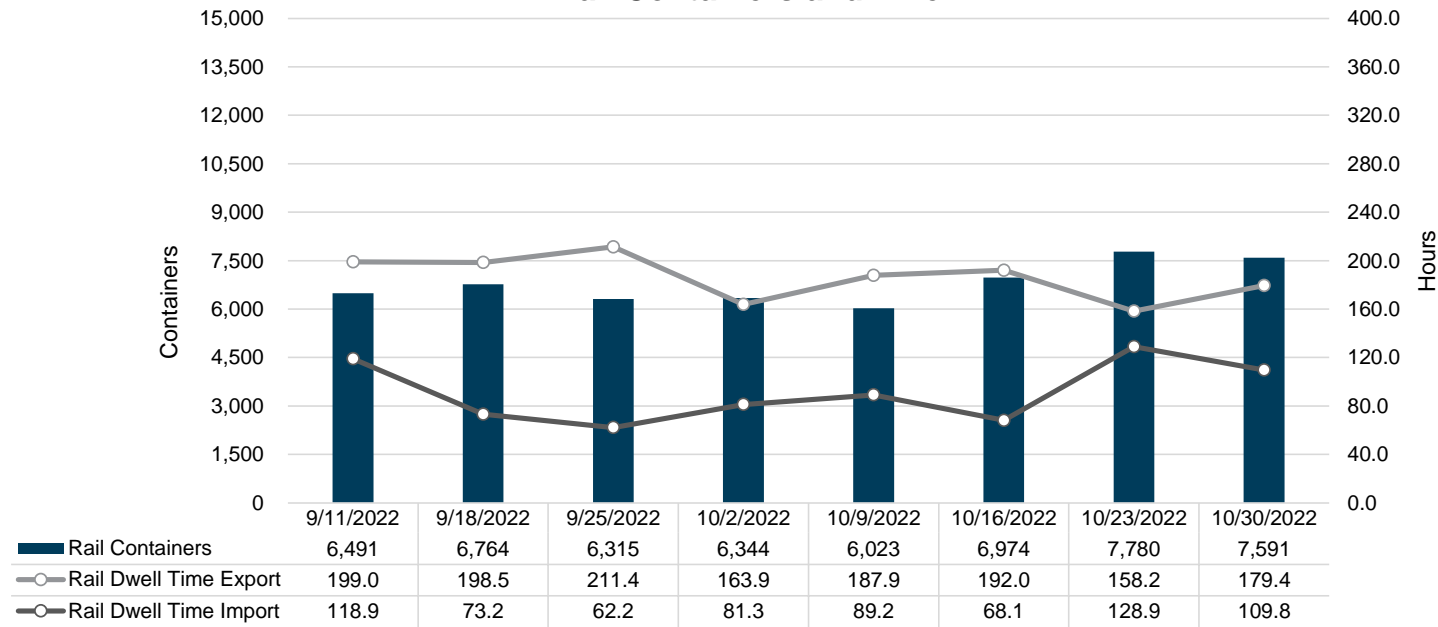

NIT Gate Containers and Dwell

VIG Gate Containers and Dwell

Gate Transactions- Last 8 Weeks

POV Gate Containers and Dwell

Rail Containers and Dwell

NIT Rail Containers and Dwell

VIG Rail Containers and Dwell