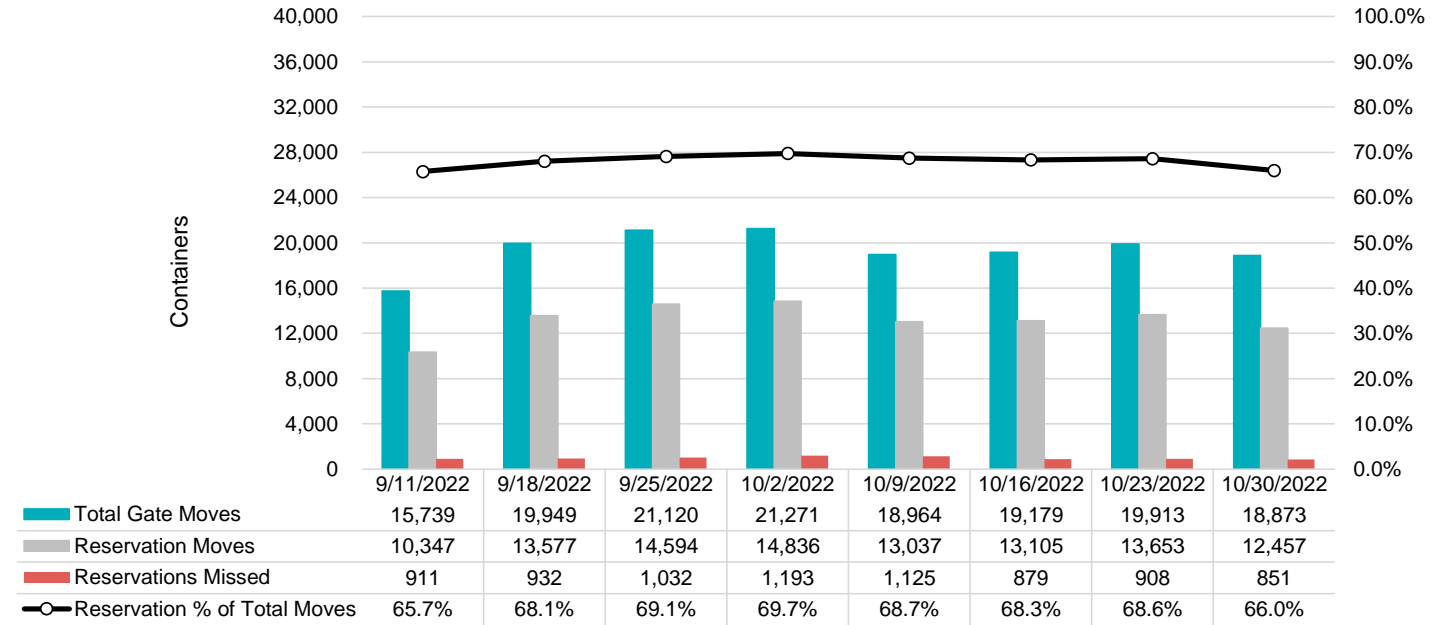

Port of Virginia Weekly Metrics

Gate Transactions

NIT Gate Transactions

VIG Gate Transactions

POV Gate Transactions

PPCY Gate Transactions

Please note: PPCY Gate Transactions are not included with POV Gate Transaction counts

Truck Reservation System and Hourly Transactions

NIT Truck Reservation Statistics

VIG Truck Reservation Statistics

POV Truck Reservation Statistics

POV Weekly Transactions by Terminal and Hour

Gate Containers and Dwell