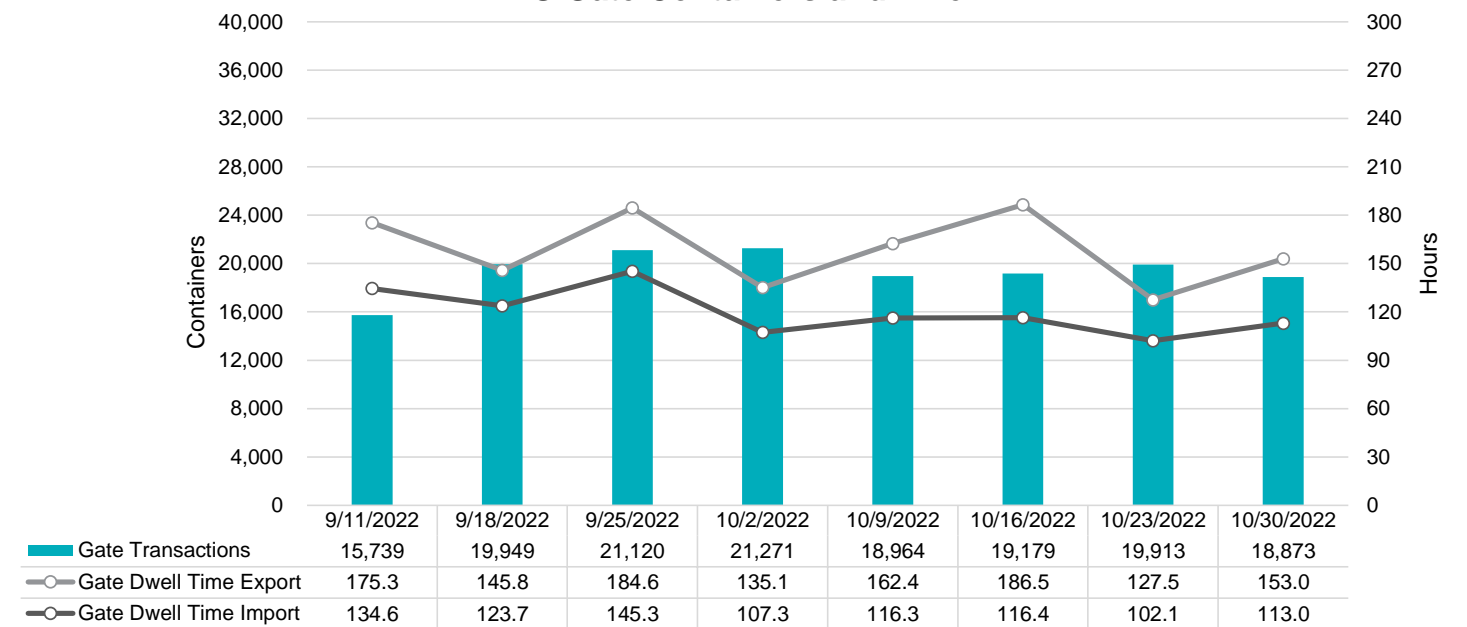

Port of Virginia Weekly Metrics

Gate Transactions

NIT Gate Transactions

VIG Gate Transactions

POV Gate Transactions

PPCY Gate Transactions

Please note: PPCY Gate Transactions are not included with POV Gate Transaction counts

Truck Reservation System and Hourly Transactions

NIT Truck Reservation Statistics

VIG Truck Reservation Statistics

POV Truck Reservation Statistics

POV Weekly Transactions by Terminal and Hour

Gate Containers and Dwell

NIT Gate Containers and Dwell

VIG Gate Containers and Dwell

Gate Transactions- Last 8 Weeks

POV Gate Containers and Dwell

Rail Containers and Dwell

NIT Rail Containers and Dwell

VIG Rail Containers and Dwell