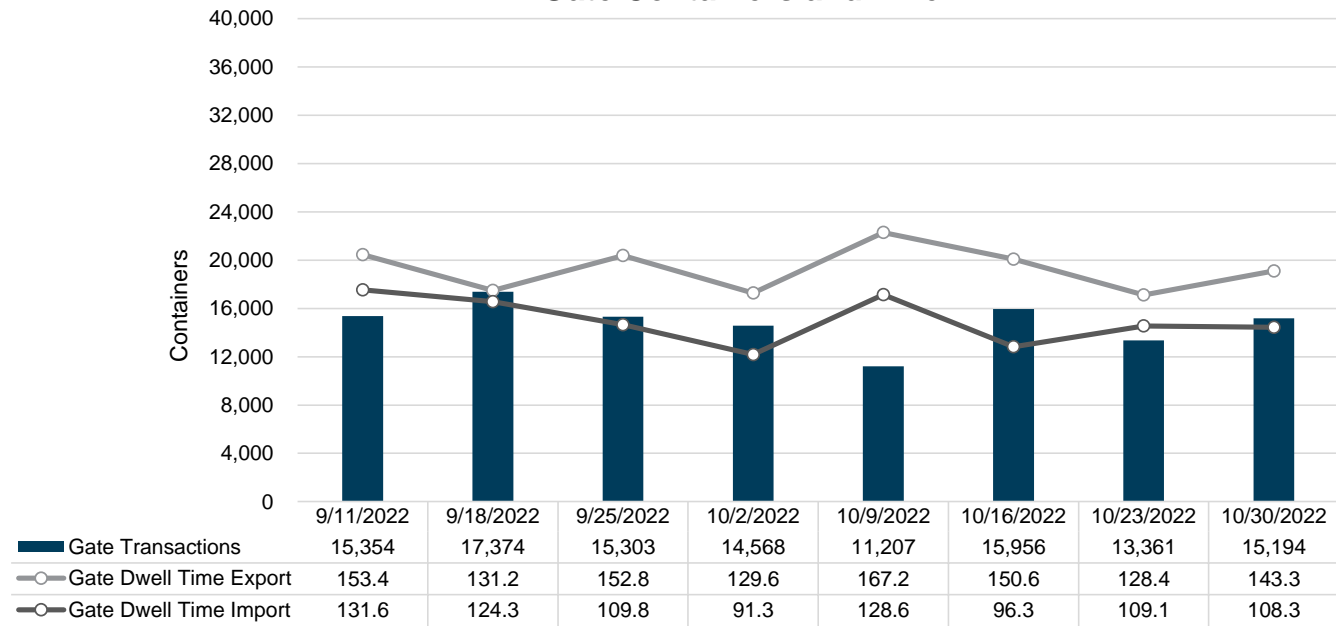

Port of Virginia Weekly Metrics

Gate Transactions

NIT Gate Transactions

VIG Gate Transactions

POV Gate Transactions

PPCY Gate Transactions

Please note: PPCY Gate Transactions are not included with POV Gate Transaction counts

Truck Reservation System and Hourly Transactions

NIT Truck Reservation Statistics

VIG Truck Reservation Statistics

POV Truck Reservation Statistics

POV Weekly Transactions by Terminal and Hour

Gate Containers and Dwell

NIT Gate Containers and Dwell

VIG Gate Containers and Dwell

Gate Transactions- Last 8 Weeks

POV Gate Containers and Dwell

Rail Containers and Dwell

NIT Rail Containers and Dwell

VIG Rail Containers and Dwell