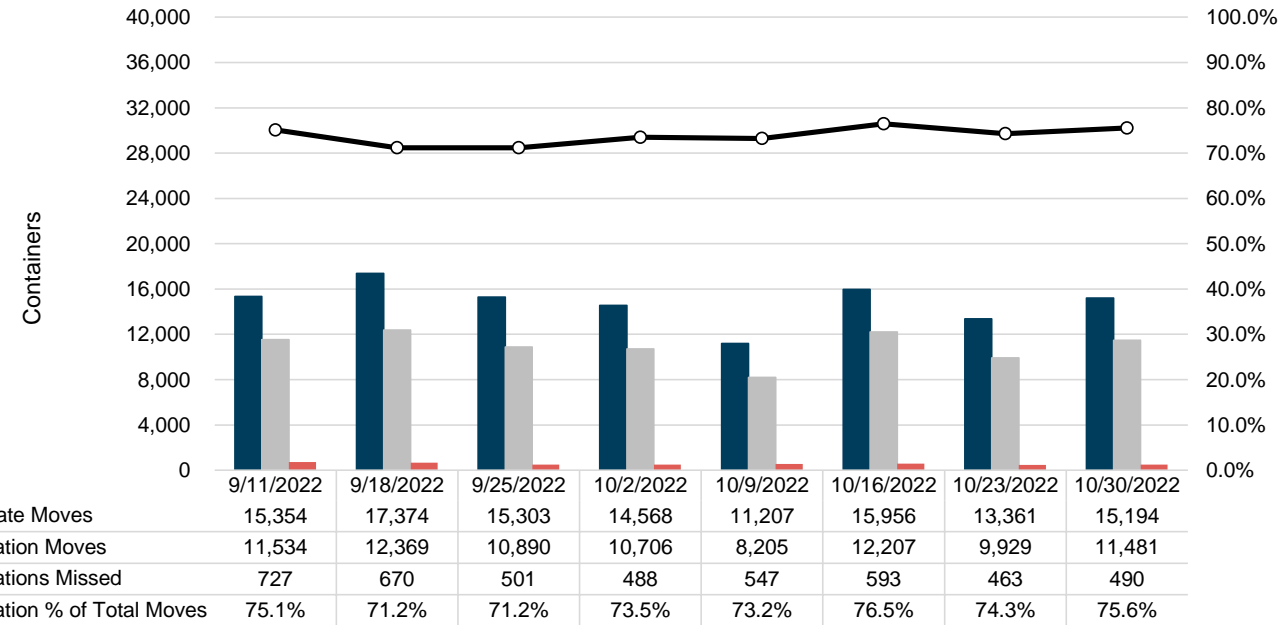

Port of Virginia Weekly Metrics

Gate Transactions

NIT Gate Transactions

VIG Gate Transactions

POV Gate Transactions

PPCY Gate Transactions

Please note: PPCY Gate Transactions are not included with POV Gate Transaction counts

Truck Reservation System and Hourly Transactions

NIT Truck Reservation Statistics

VIG Truck Reservation Statistics

POV Truck Reservation Statistics

POV Weekly Transactions by Terminal and Hour

Gate Containers and Dwell