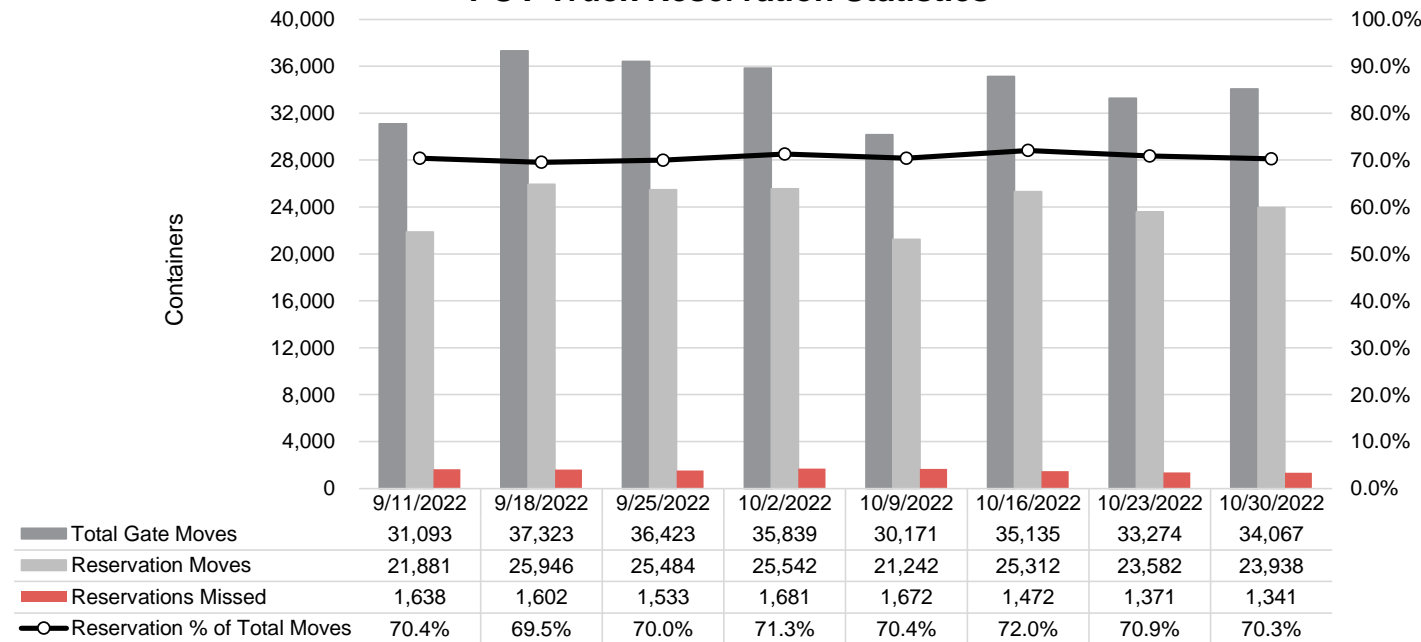

Port of Virginia Weekly Metrics

Gate Transactions

NIT Gate Transactions

VIG Gate Transactions

POV Gate Transactions

PPCY Gate Transactions

Please note: PPCY Gate Transactions are not included with POV Gate Transaction counts

Truck Reservation System and Hourly Transactions

NIT Truck Reservation Statistics

VIG Truck Reservation Statistics

POV Truck Reservation Statistics

POV Weekly Transactions by Terminal and Hour

Gate Containers and Dwell

NIT Gate Containers and Dwell

VIG Gate Containers and Dwell

Gate Transactions- Last 8 Weeks

POV Gate Containers and Dwell

Rail Containers and Dwell

NIT Rail Containers and Dwell

VIG Rail Containers and Dwell