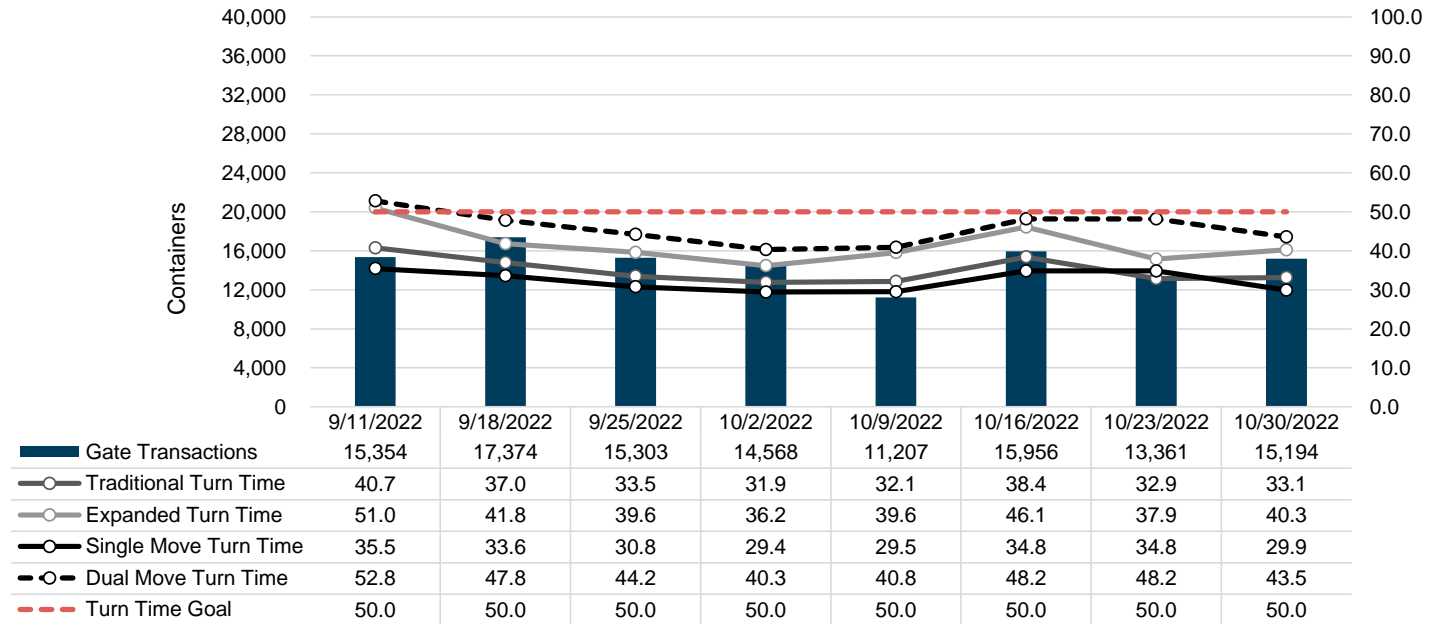

Port of Virginia Weekly Metrics

Gate Transactions

NIT Gate Transactions

VIG Gate Transactions

POV Gate Transactions

PPCY Gate Transactions

Please note: PPCY Gate Transactions are not included with POV Gate Transaction counts

Truck Reservation System and Hourly Transactions

NIT Truck Reservation Statistics

VIG Truck Reservation Statistics

POV Truck Reservation Statistics

POV Weekly Transactions by Terminal and Hour

Gate Containers and Dwell