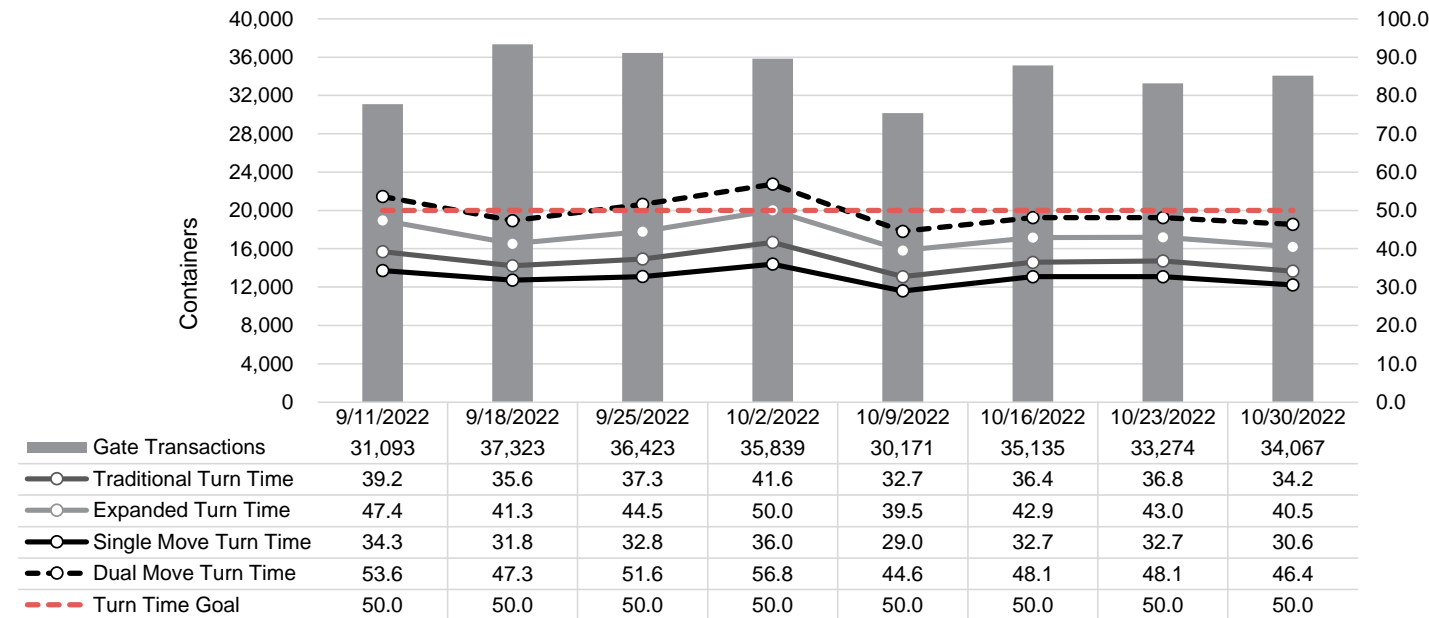

Port of Virginia Weekly Metrics

Gate Transactions

NIT Gate Transactions

VIG Gate Transactions

POV Gate Transactions

PPCY Gate Transactions

Please note: PPCY Gate Transactions are not included with POV Gate Transaction counts

Truck Reservation System and Hourly Transactions

NIT Truck Reservation Statistics

VIG Truck Reservation Statistics

POV Truck Reservation Statistics

POV Weekly Transactions by Terminal and Hour

Gate Containers and Dwell