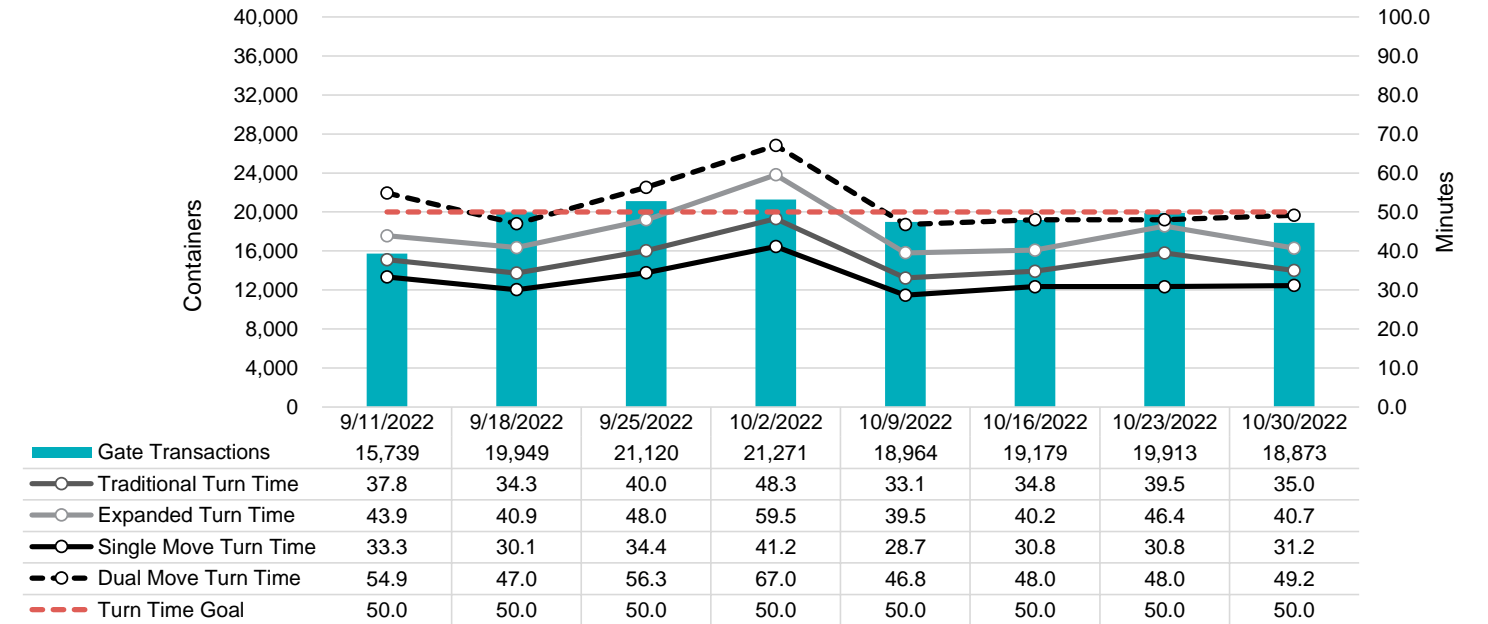

Port of Virginia Weekly Metrics

Gate Transactions

NIT Gate Transactions

VIG Gate Transactions

POV Gate Transactions

PPCY Gate Transactions

Please note: PPCY Gate Transactions are not included with POV Gate Transaction counts

Truck Reservation System and Hourly Transactions

NIT Truck Reservation Statistics

VIG Truck Reservation Statistics

POV Truck Reservation Statistics

POV Weekly Transactions by Terminal and Hour

Gate Containers and Dwell