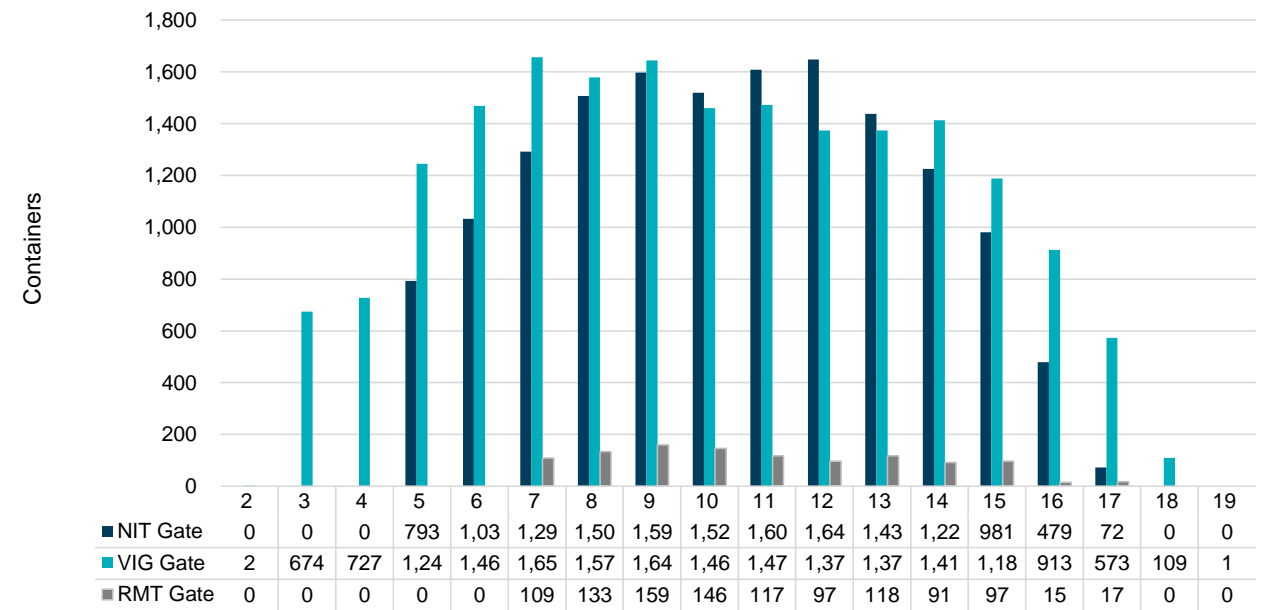

Port of Virginia Weekly Metrics

Gate Transactions

NIT Gate Transactions

VIG Gate Transactions

POV Gate Transactions

PPCY Gate Transactions

Please note: PPCY Gate Transactions are not included with POV Gate Transaction counts

Truck Reservation System and Hourly Transactions

NIT Truck Reservation Statistics

VIG Truck Reservation Statistics

POV Truck Reservation Statistics

POV Weekly Transactions by Terminal and Hour

Gate Containers and Dwell

NIT Gate Containers and Dwell

VIG Gate Containers and Dwell

Gate Transactions- Last 8 Weeks

POV Gate Containers and Dwell

Rail Containers and Dwell

NIT Rail Containers and Dwell

VIG Rail Containers and Dwell