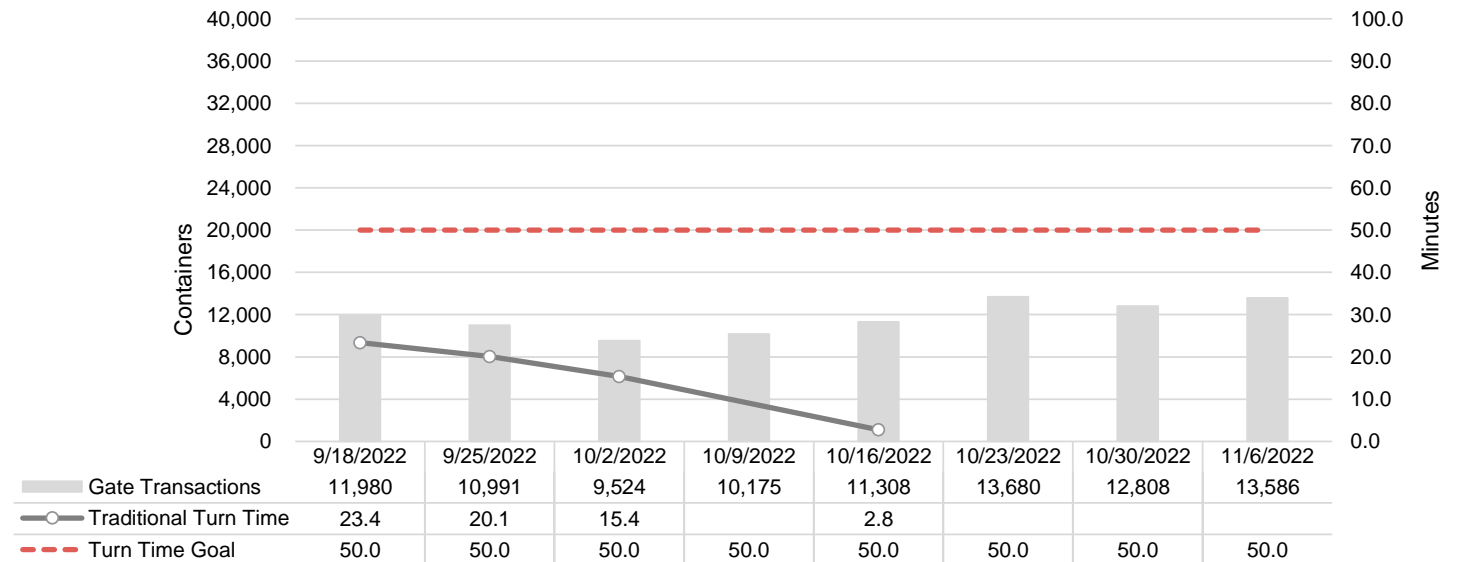

Port of Virginia Weekly Metrics

Gate Transactions

NIT Gate Transactions

VIG Gate Transactions

POV Gate Transactions

PPCY Gate Transactions

Please note: PPCY Gate Transactions are not included with POV Gate Transaction counts

Truck Reservation System and Hourly Transactions

NIT Truck Reservation Statistics

VIG Truck Reservation Statistics

POV Truck Reservation Statistics

POV Weekly Transactions by Terminal and Hour

Gate Containers and Dwell