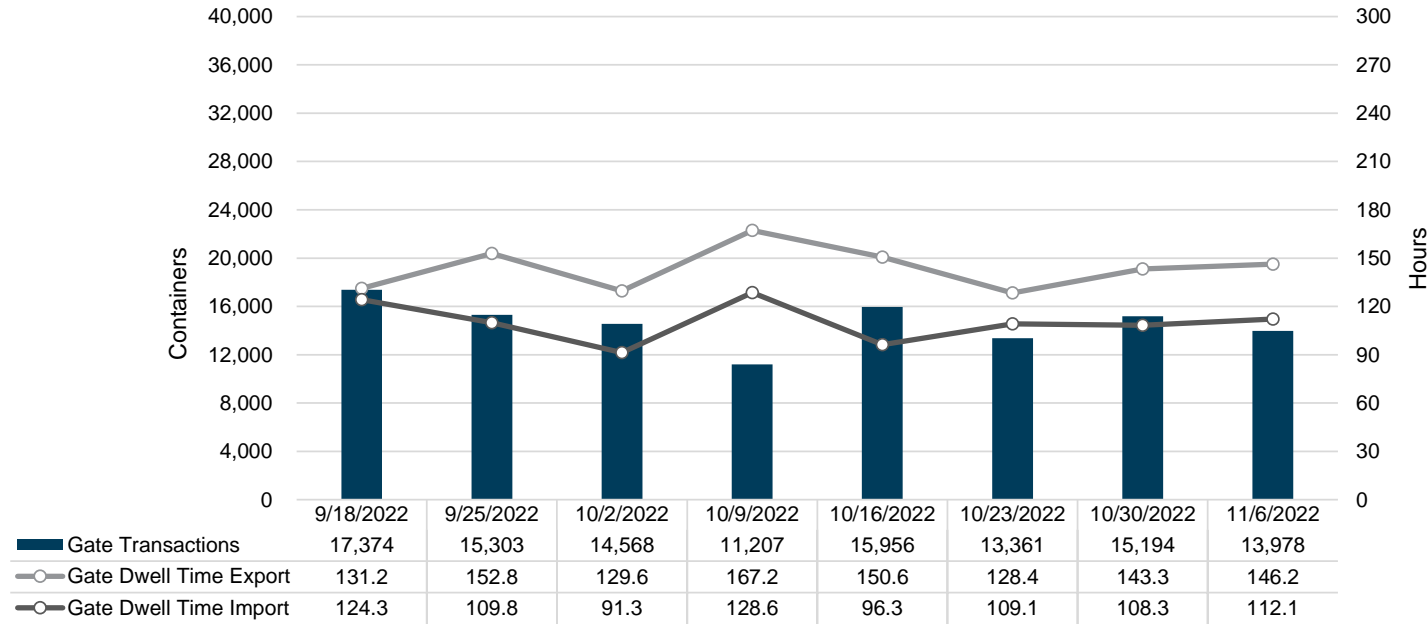

Port of Virginia Weekly Metrics

Gate Transactions

NIT Gate Transactions

VIG Gate Transactions

POV Gate Transactions

PPCY Gate Transactions

Please note: PPCY Gate Transactions are not included with POV Gate Transaction counts

Truck Reservation System and Hourly Transactions

NIT Truck Reservation Statistics

VIG Truck Reservation Statistics

POV Truck Reservation Statistics

POV Weekly Transactions by Terminal and Hour

Gate Containers and Dwell

NIT Gate Containers and Dwell

VIG Gate Containers and Dwell

Gate Transactions- Last 8 Weeks

POV Gate Containers and Dwell

Rail Containers and Dwell

NIT Rail Containers and Dwell

VIG Rail Containers and Dwell