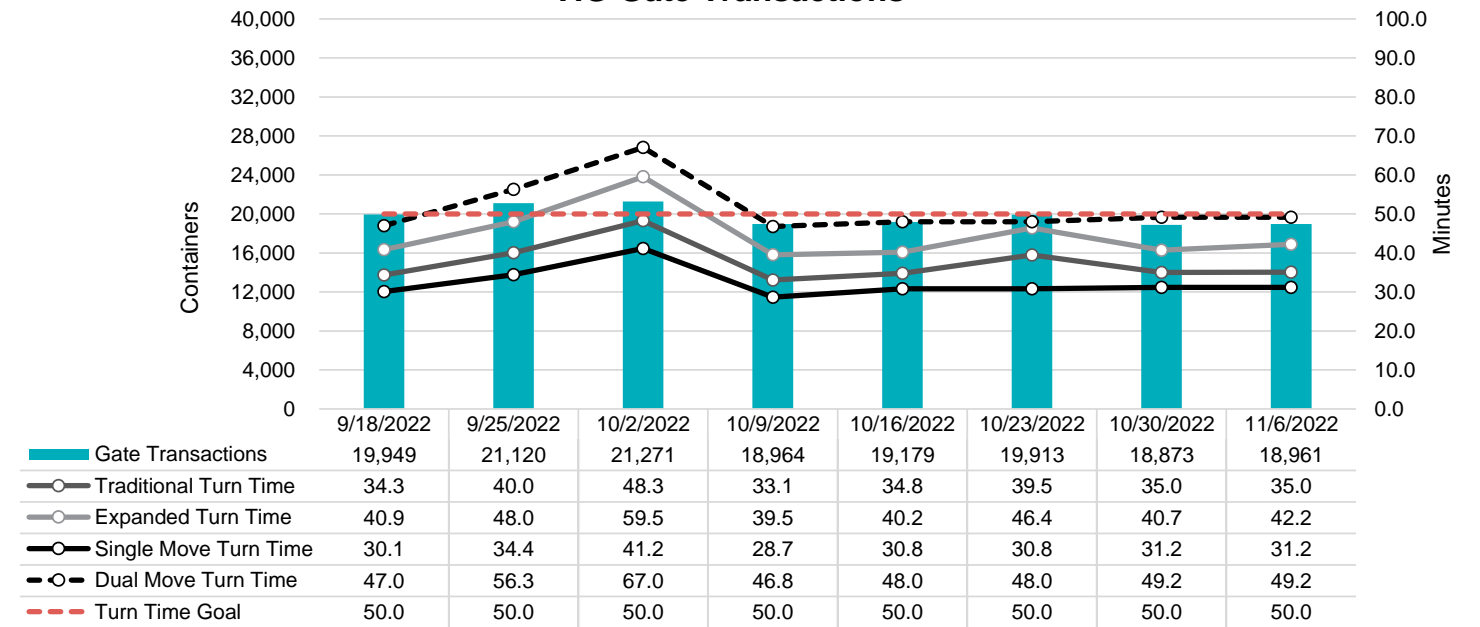

Port of Virginia Weekly Metrics

Gate Transactions

NIT Gate Transactions

VIG Gate Transactions

POV Gate Transactions

PPCY Gate Transactions

Please note: PPCY Gate Transactions are not included with POV Gate Transaction counts

Truck Reservation System and Hourly Transactions

NIT Truck Reservation Statistics

VIG Truck Reservation Statistics

POV Truck Reservation Statistics

POV Weekly Transactions by Terminal and Hour

Gate Containers and Dwell