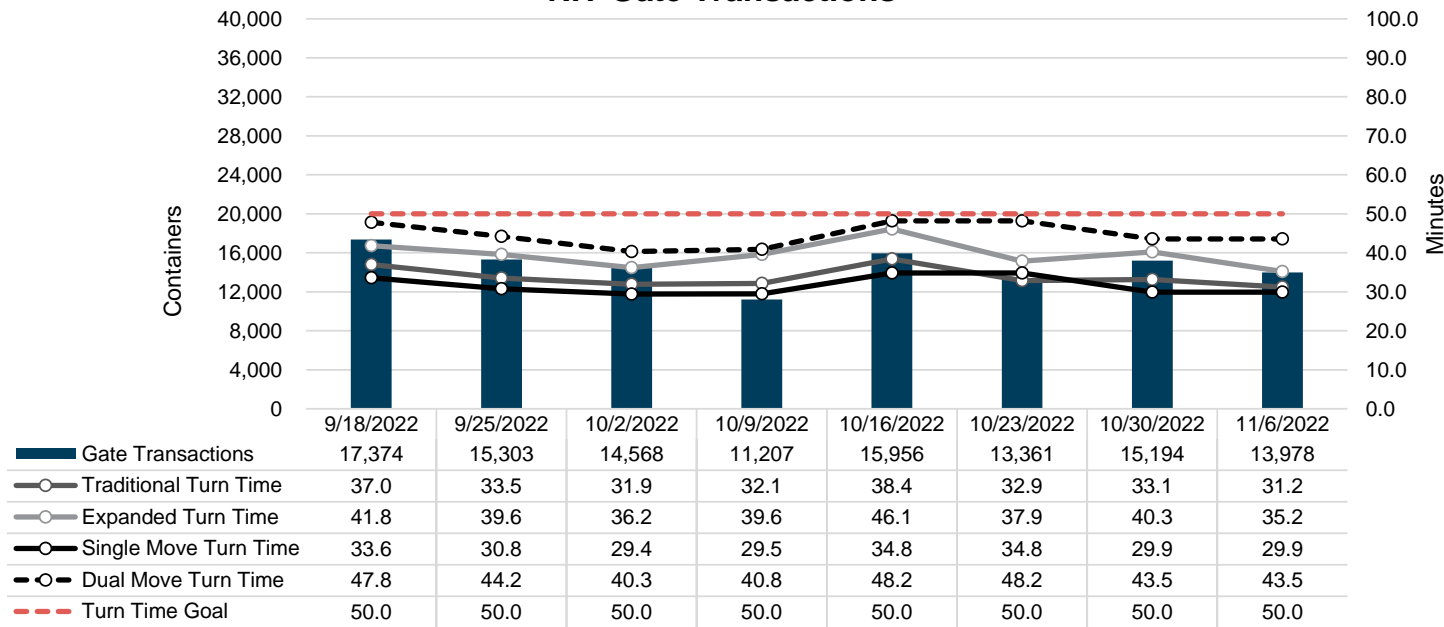

Port of Virginia Weekly Metrics

Gate Transactions

NIT Gate Transactions

VIG Gate Transactions

POV Gate Transactions

PPCY Gate Transactions

Please note: PPCY Gate Transactions are not included with POV Gate Transaction counts

Truck Reservation System and Hourly Transactions

NIT Truck Reservation Statistics

VIG Truck Reservation Statistics

POV Truck Reservation Statistics

POV Weekly Transactions by Terminal and Hour

Gate Containers and Dwell