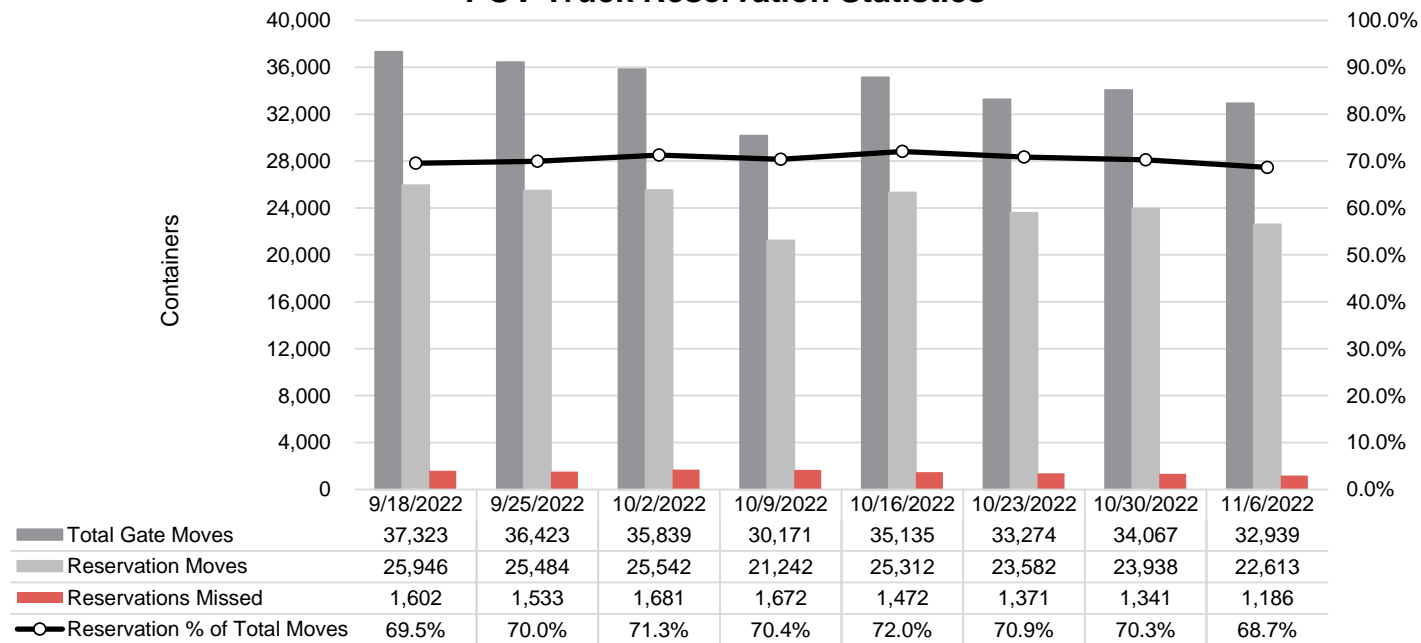

Port of Virginia Weekly Metrics

Gate Transactions

NIT Gate Transactions

VIG Gate Transactions

POV Gate Transactions

PPCY Gate Transactions

Please note: PPCY Gate Transactions are not included with POV Gate Transaction counts

Truck Reservation System and Hourly Transactions

NIT Truck Reservation Statistics

VIG Truck Reservation Statistics

POV Truck Reservation Statistics

POV Weekly Transactions by Terminal and Hour

Gate Containers and Dwell

NIT Gate Containers and Dwell

VIG Gate Containers and Dwell

Gate Transactions- Last 8 Weeks

POV Gate Containers and Dwell

Rail Containers and Dwell

NIT Rail Containers and Dwell

VIG Rail Containers and Dwell