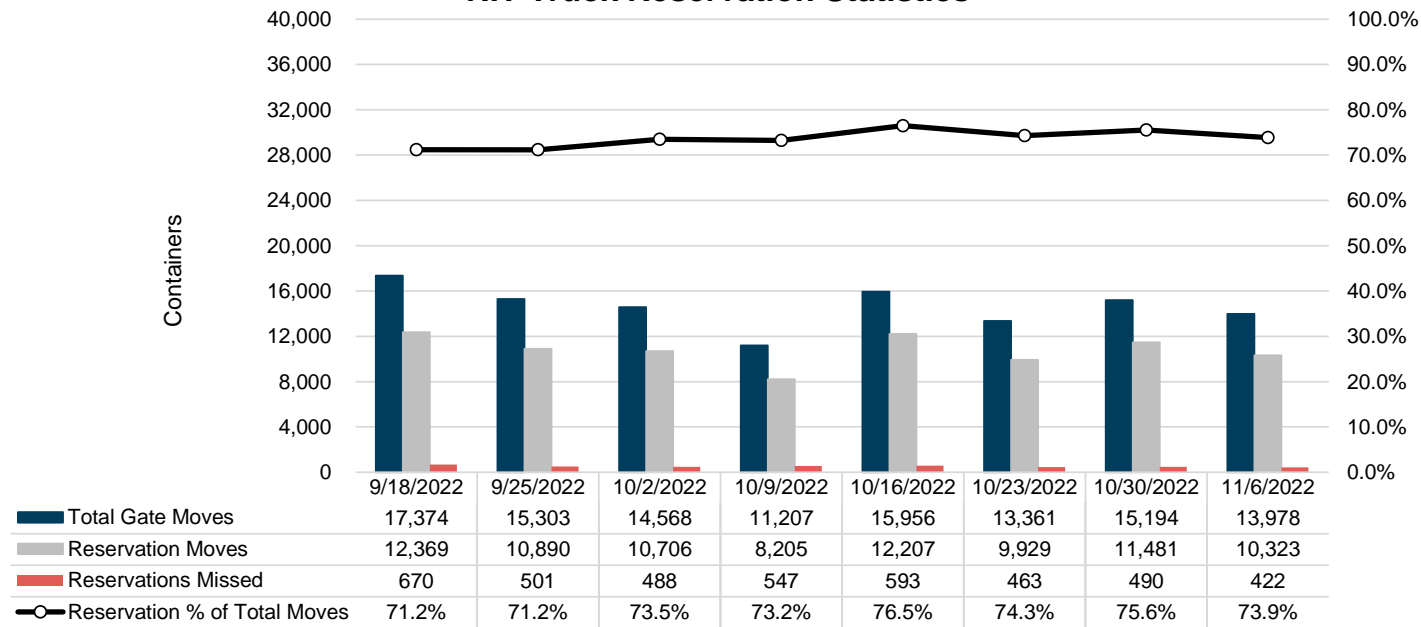

Port of Virginia Weekly Metrics

Gate Transactions

NIT Gate Transactions

VIG Gate Transactions

POV Gate Transactions

PPCY Gate Transactions

Please note: PPCY Gate Transactions are not included with POV Gate Transaction counts

Truck Reservation System and Hourly Transactions

NIT Truck Reservation Statistics

VIG Truck Reservation Statistics

POV Truck Reservation Statistics

POV Weekly Transactions by Terminal and Hour

Gate Containers and Dwell