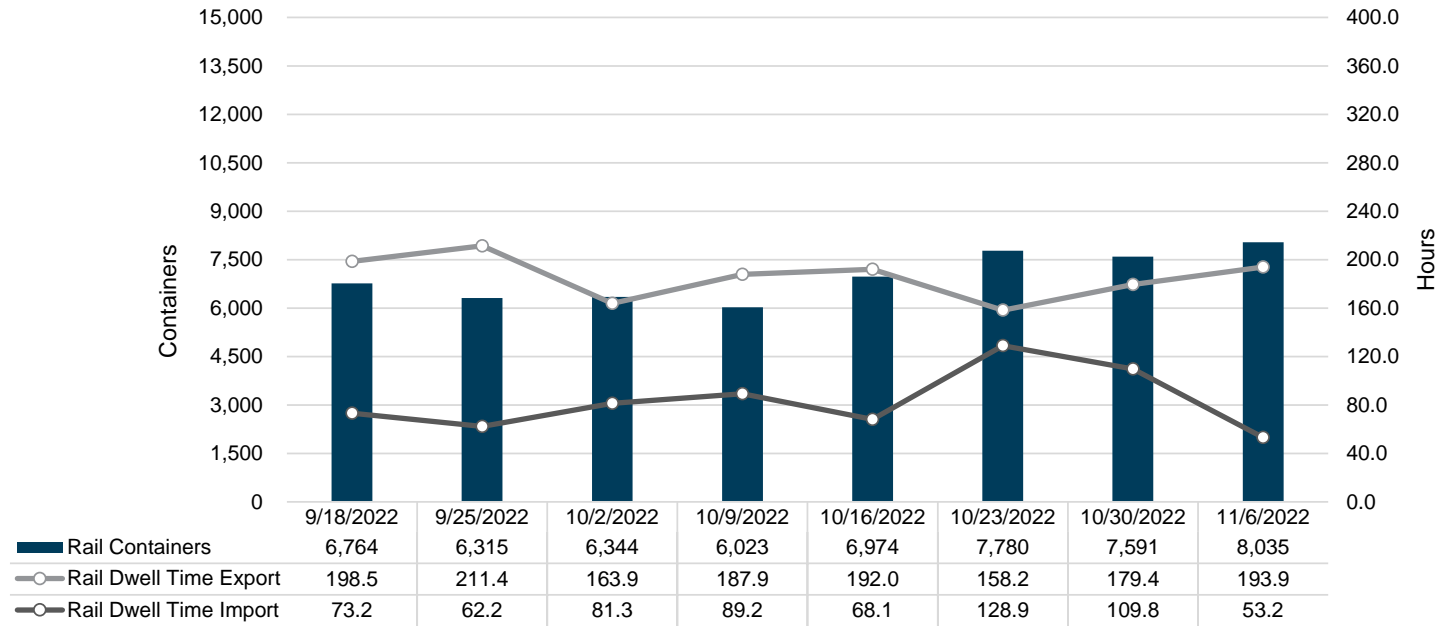

Truck Reservation System and Hourly Transactions

NIT Truck Reservation Statistics

VIG Truck Reservation Statistics

POV Truck Reservation Statistics

POV Weekly Transactions by Terminal and Hour

Gate Containers and Dwell

NIT Gate Containers and Dwell

VIG Gate Containers and Dwell

Gate Transactions- Last 8 Weeks

POV Gate Containers and Dwell

Rail Containers and Dwell

NIT Rail Containers and Dwell

VIG Rail Containers and Dwell