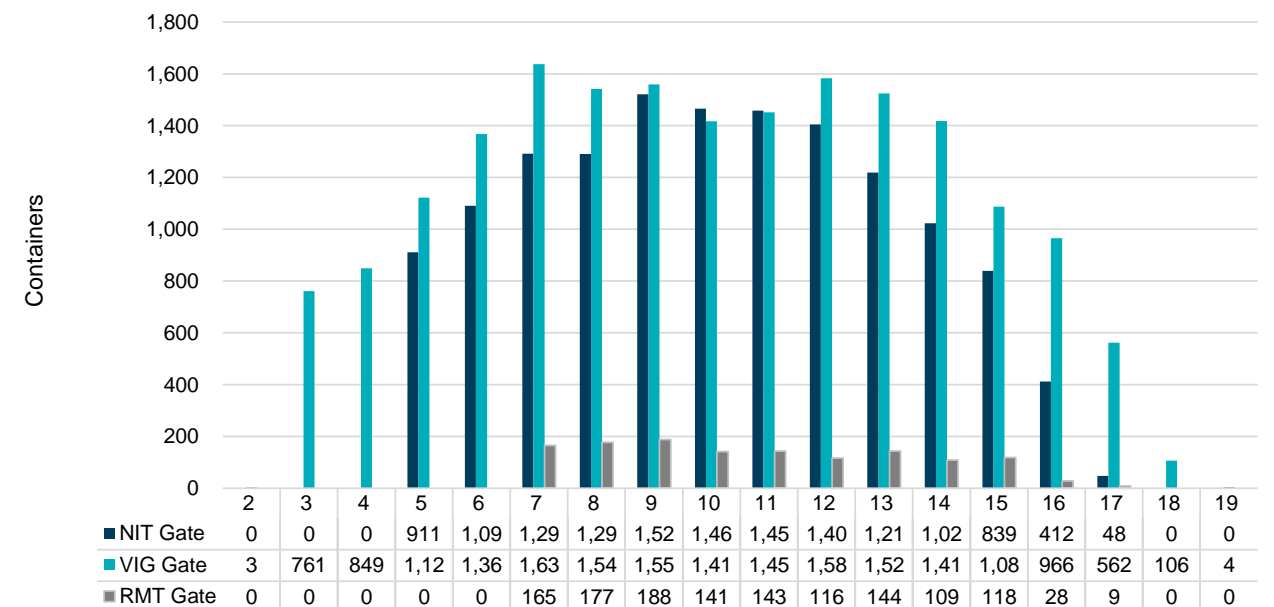

Port of Virginia Weekly Metrics

Gate Transactions

NIT Gate Transactions

VIG Gate Transactions

POV Gate Transactions

PPCY Gate Transactions

Please note: PPCY Gate Transactions are not included with POV Gate Transaction counts

Truck Reservation System and Hourly Transactions

NIT Truck Reservation Statistics

VIG Truck Reservation Statistics

POV Truck Reservation Statistics

POV Weekly Transactions by Terminal and Hour

Gate Containers and Dwell

NIT Gate Containers and Dwell

VIG Gate Containers and Dwell

Gate Transactions- Last 8 Weeks

POV Gate Containers and Dwell

Rail Containers and Dwell

NIT Rail Containers and Dwell

VIG Rail Containers and Dwell