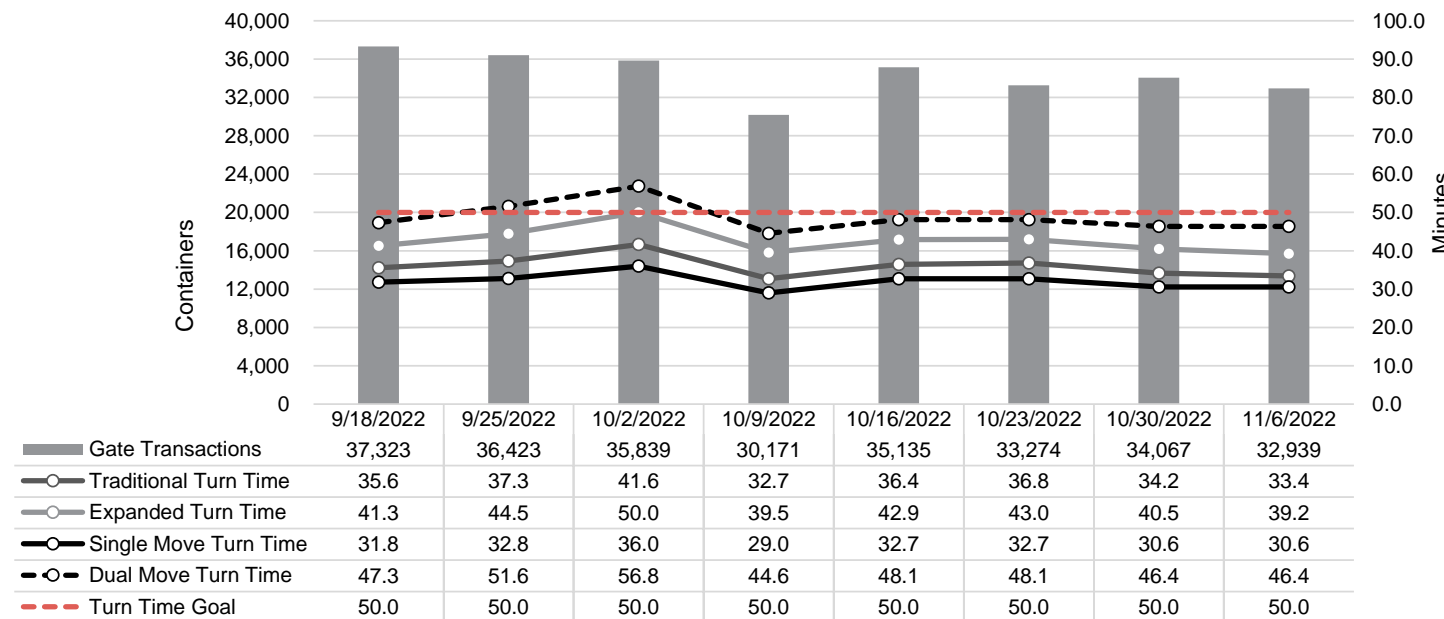

Port of Virginia Weekly Metrics

Gate Transactions

NIT Gate Transactions

VIG Gate Transactions

POV Gate Transactions

PPCY Gate Transactions

Please note: PPCY Gate Transactions are not included with POV Gate Transaction counts

Truck Reservation System and Hourly Transactions

NIT Truck Reservation Statistics

VIG Truck Reservation Statistics

POV Truck Reservation Statistics

POV Weekly Transactions by Terminal and Hour

Gate Containers and Dwell