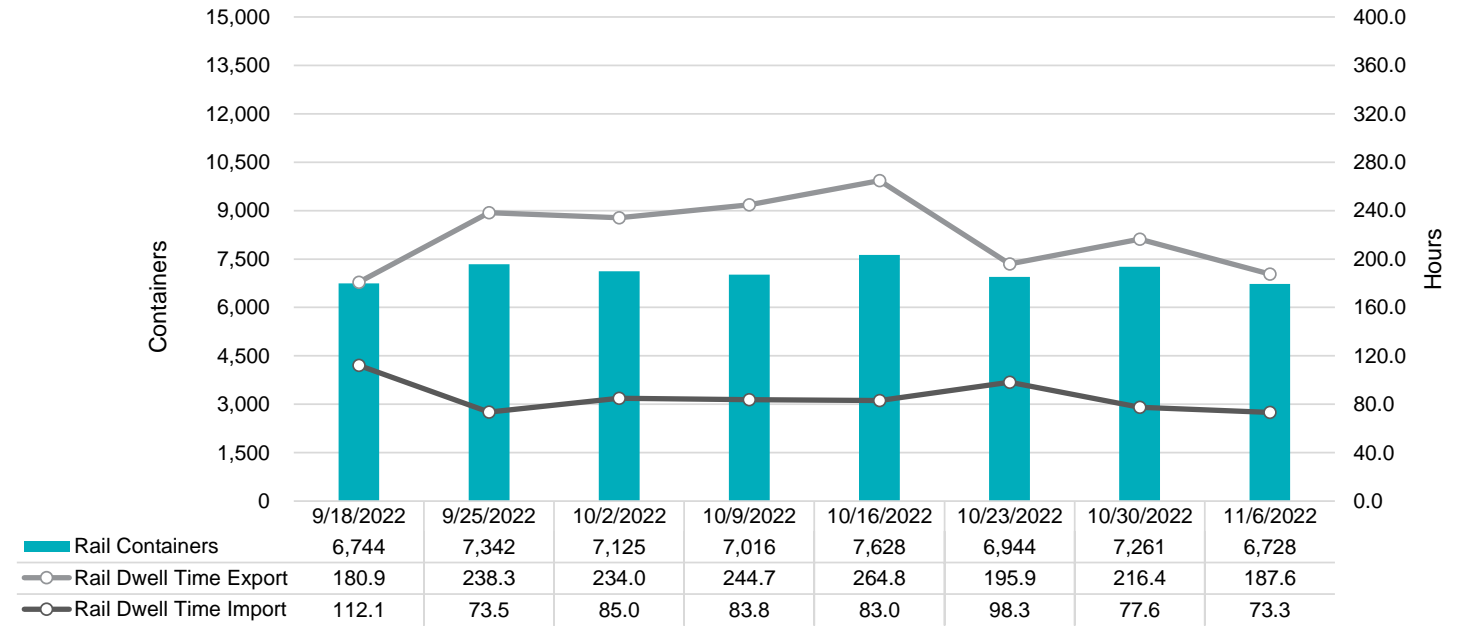

Truck Reservation System and Hourly Transactions

NIT Truck Reservation Statistics

VIG Truck Reservation Statistics

POV Truck Reservation Statistics

POV Weekly Transactions by Terminal and Hour

Gate Containers and Dwell

NIT Gate Containers and Dwell

VIG Gate Containers and Dwell

Gate Transactions- Last 8 Weeks

POV Gate Containers and Dwell

Rail Containers and Dwell

NIT Rail Containers and Dwell

VIG Rail Containers and Dwell