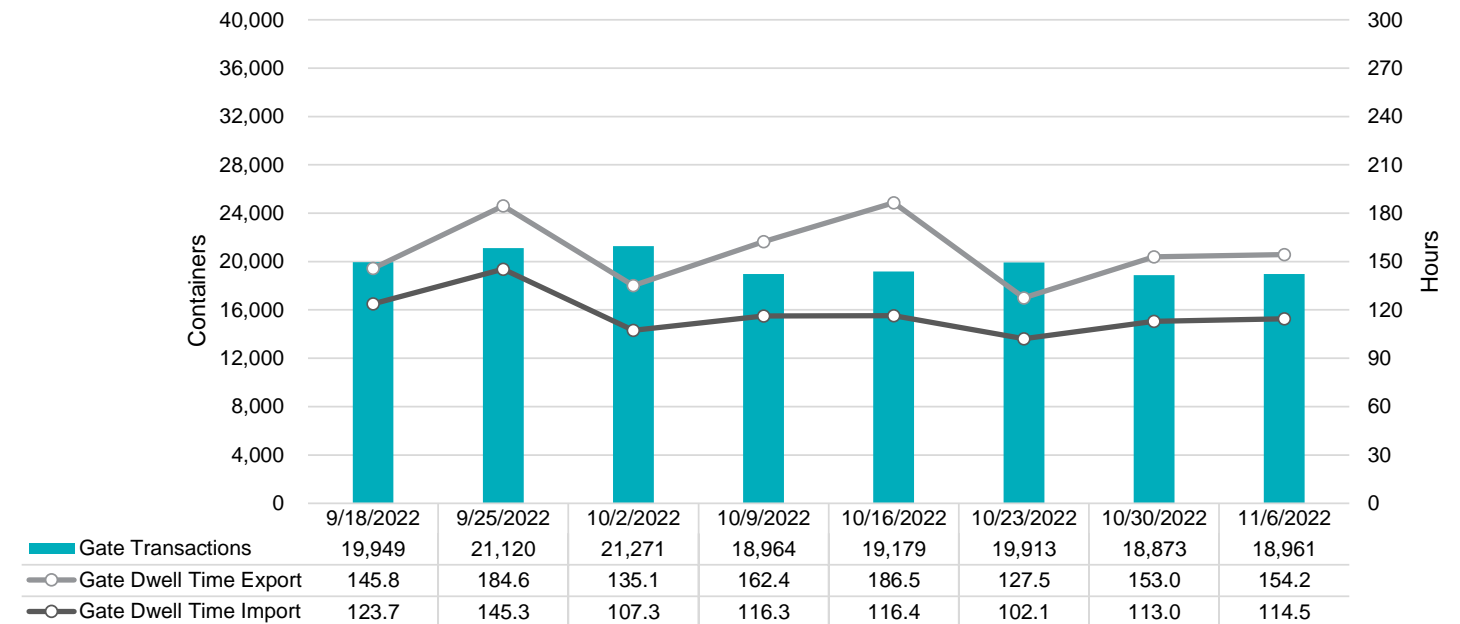

Port of Virginia Weekly Metrics

Gate Transactions

NIT Gate Transactions

VIG Gate Transactions

POV Gate Transactions

PPCY Gate Transactions

Please note: PPCY Gate Transactions are not included with POV Gate Transaction counts

Truck Reservation System and Hourly Transactions

NIT Truck Reservation Statistics

VIG Truck Reservation Statistics

POV Truck Reservation Statistics

POV Weekly Transactions by Terminal and Hour

Gate Containers and Dwell

NIT Gate Containers and Dwell

VIG Gate Containers and Dwell

Gate Transactions- Last 8 Weeks

POV Gate Containers and Dwell

Rail Containers and Dwell

NIT Rail Containers and Dwell

VIG Rail Containers and Dwell