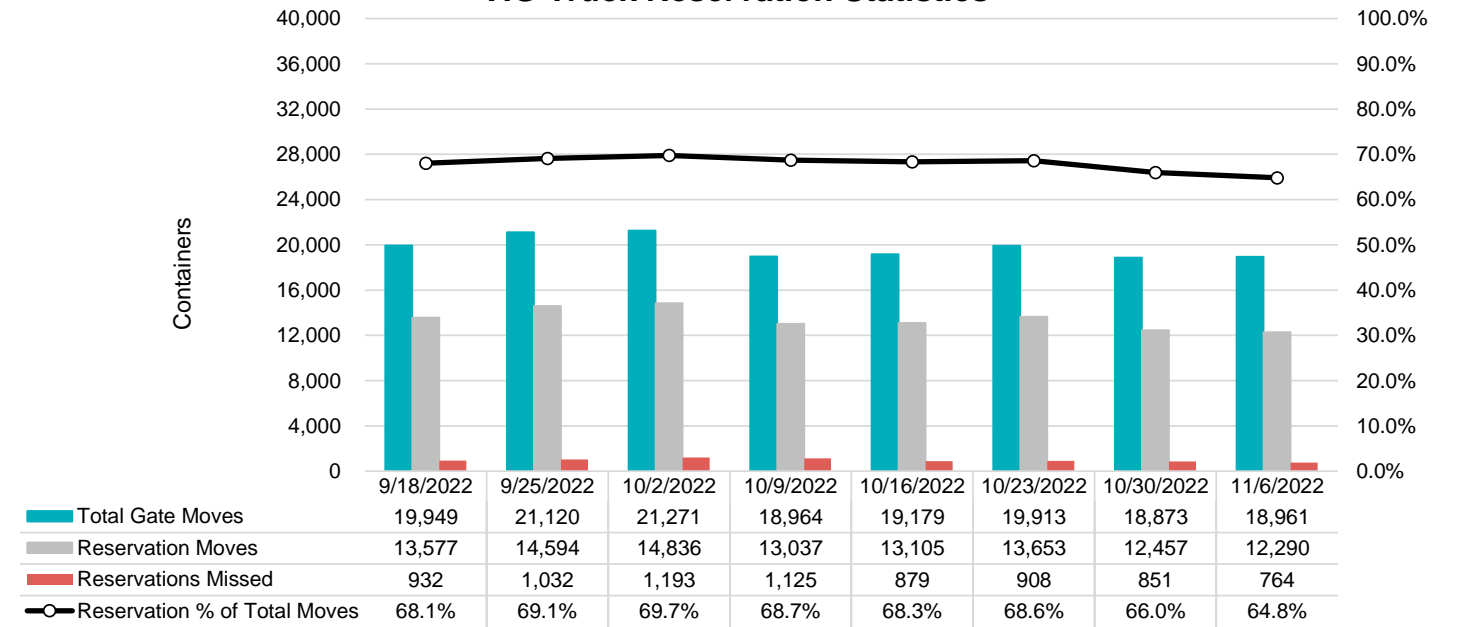

Port of Virginia Weekly Metrics

Gate Transactions

NIT Gate Transactions

VIG Gate Transactions

POV Gate Transactions

PPCY Gate Transactions

Please note: PPCY Gate Transactions are not included with POV Gate Transaction counts

Truck Reservation System and Hourly Transactions

NIT Truck Reservation Statistics

VIG Truck Reservation Statistics

POV Truck Reservation Statistics

POV Weekly Transactions by Terminal and Hour

Gate Containers and Dwell