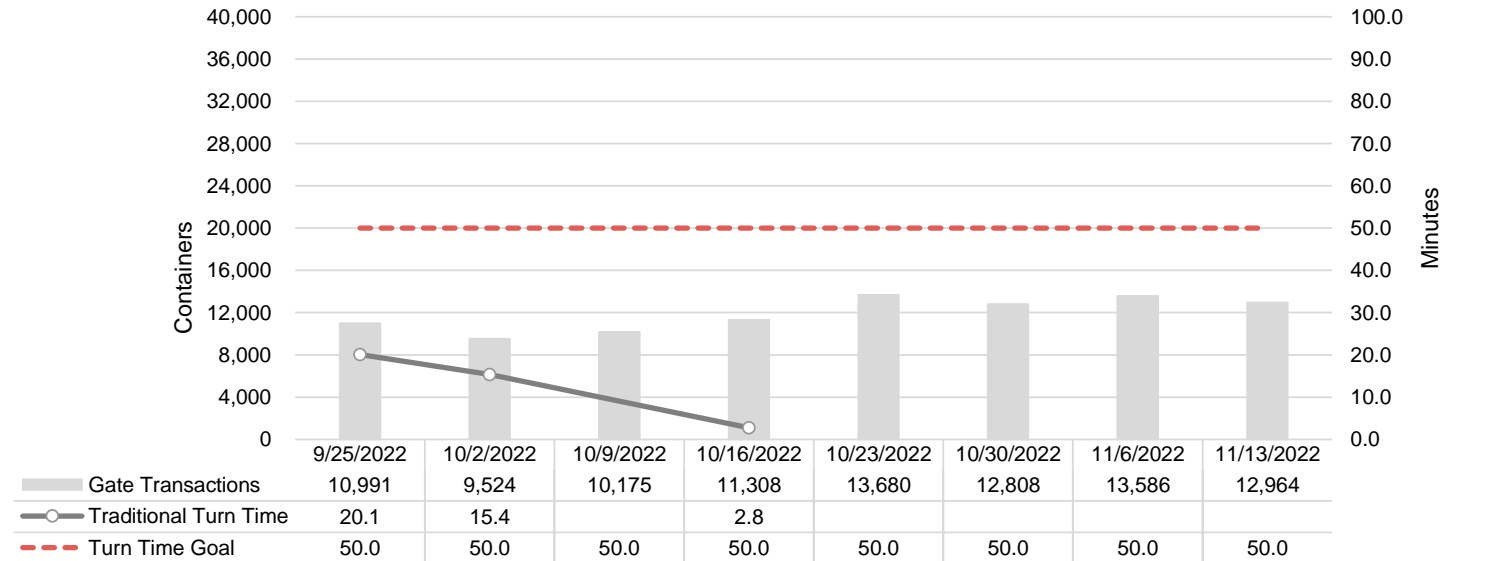

Port of Virginia Weekly Metrics

Gate Transactions

NIT Gate Transactions

VIG Gate Transactions

POV Gate Transactions

PPCY Gate Transactions

Please note: PPCY Gate Transactions are not included with POV Gate Transaction counts

Truck Reservation System and Hourly Transactions

NIT Truck Reservation Statistics

VIG Truck Reservation Statistics

POV Truck Reservation Statistics

POV Weekly Transactions by Terminal and Hour

Gate Containers and Dwell