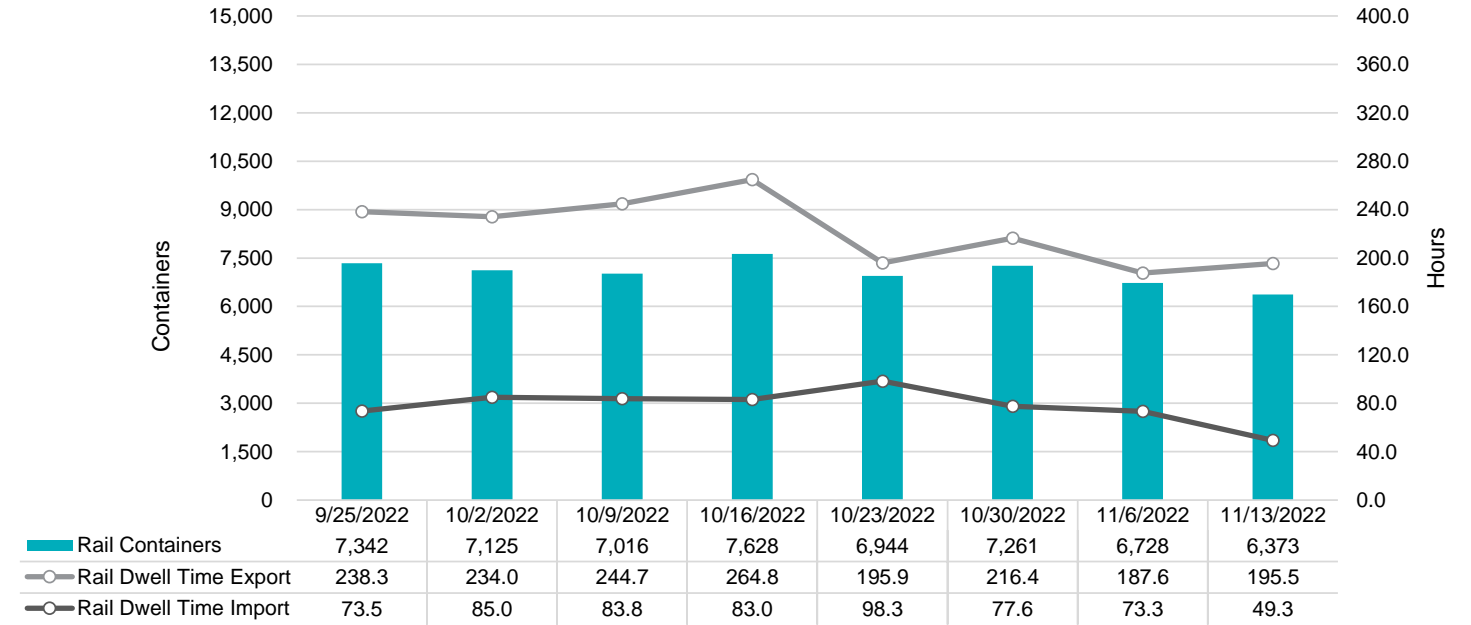

Truck Reservation System and Hourly Transactions

NIT Truck Reservation Statistics

VIG Truck Reservation Statistics

POV Truck Reservation Statistics

POV Weekly Transactions by Terminal and Hour

Gate Containers and Dwell

NIT Gate Containers and Dwell

VIG Gate Containers and Dwell

Gate Transactions- Last 8 Weeks

POV Gate Containers and Dwell

Rail Containers and Dwell

NIT Rail Containers and Dwell

VIG Rail Containers and Dwell