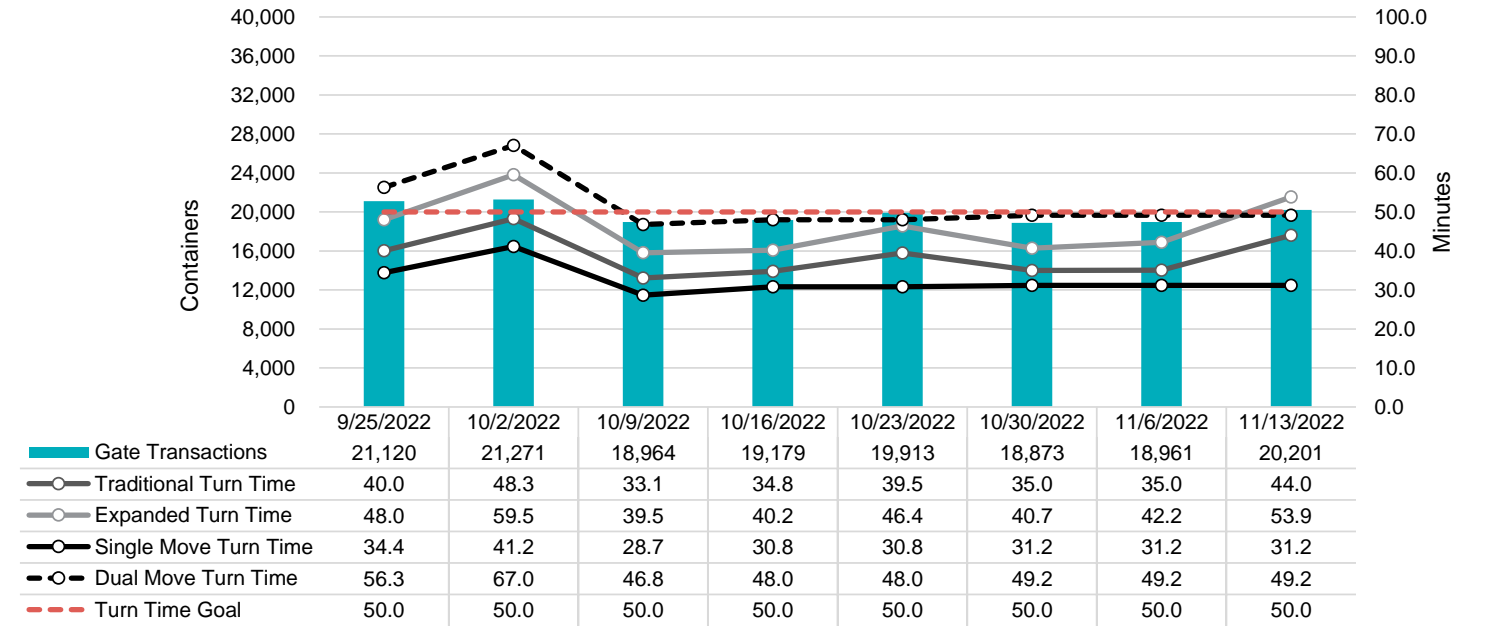

Port of Virginia Weekly Metrics

Gate Transactions

NIT Gate Transactions

VIG Gate Transactions

POV Gate Transactions

PPCY Gate Transactions

Please note: PPCY Gate Transactions are not included with POV Gate Transaction counts

Truck Reservation System and Hourly Transactions

NIT Truck Reservation Statistics

VIG Truck Reservation Statistics

POV Truck Reservation Statistics

POV Weekly Transactions by Terminal and Hour

Gate Containers and Dwell