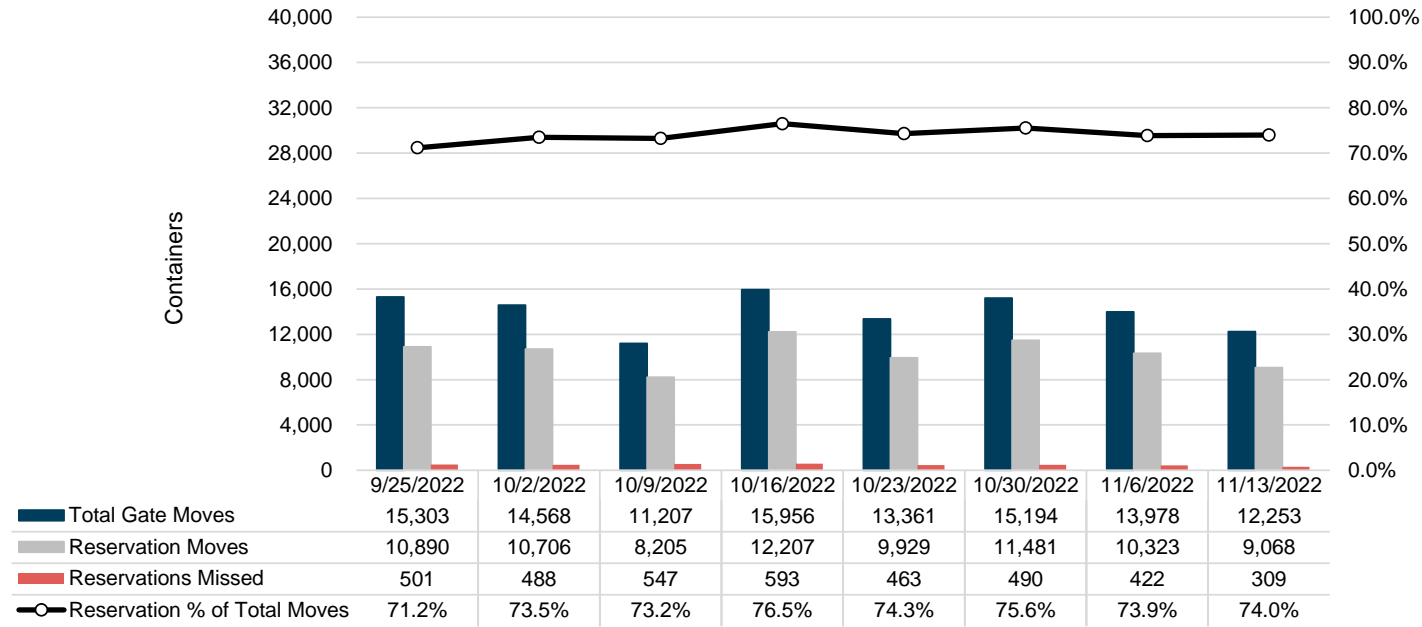

Port of Virginia Weekly Metrics

Gate Transactions

NIT Gate Transactions

VIG Gate Transactions

POV Gate Transactions

PPCY Gate Transactions

Please note: PPCY Gate Transactions are not included with POV Gate Transaction counts

Truck Reservation System and Hourly Transactions

NIT Truck Reservation Statistics

VIG Truck Reservation Statistics

POV Truck Reservation Statistics

POV Weekly Transactions by Terminal and Hour

Gate Containers and Dwell