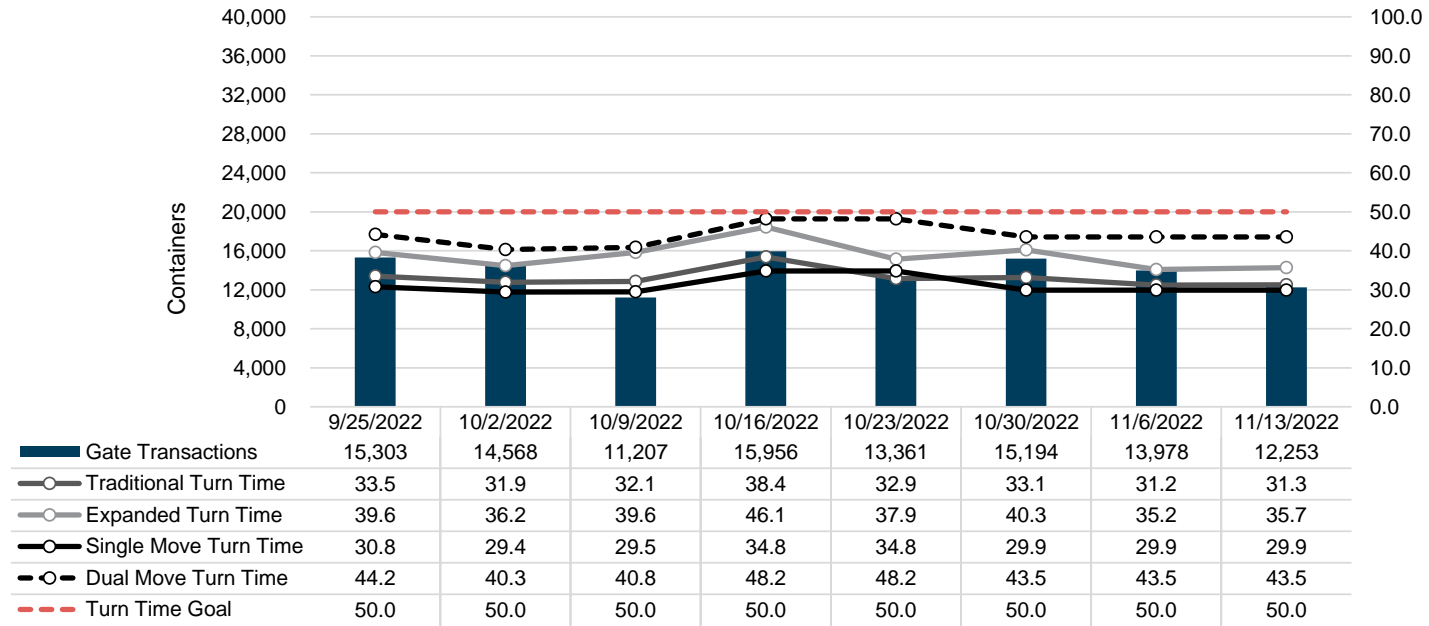

Port of Virginia Weekly Metrics

Gate Transactions

NIT Gate Transactions

VIG Gate Transactions

POV Gate Transactions

PPCY Gate Transactions

Please note: PPCY Gate Transactions are not included with POV Gate Transaction counts

Truck Reservation System and Hourly Transactions

NIT Truck Reservation Statistics

VIG Truck Reservation Statistics

POV Truck Reservation Statistics

POV Weekly Transactions by Terminal and Hour

Gate Containers and Dwell