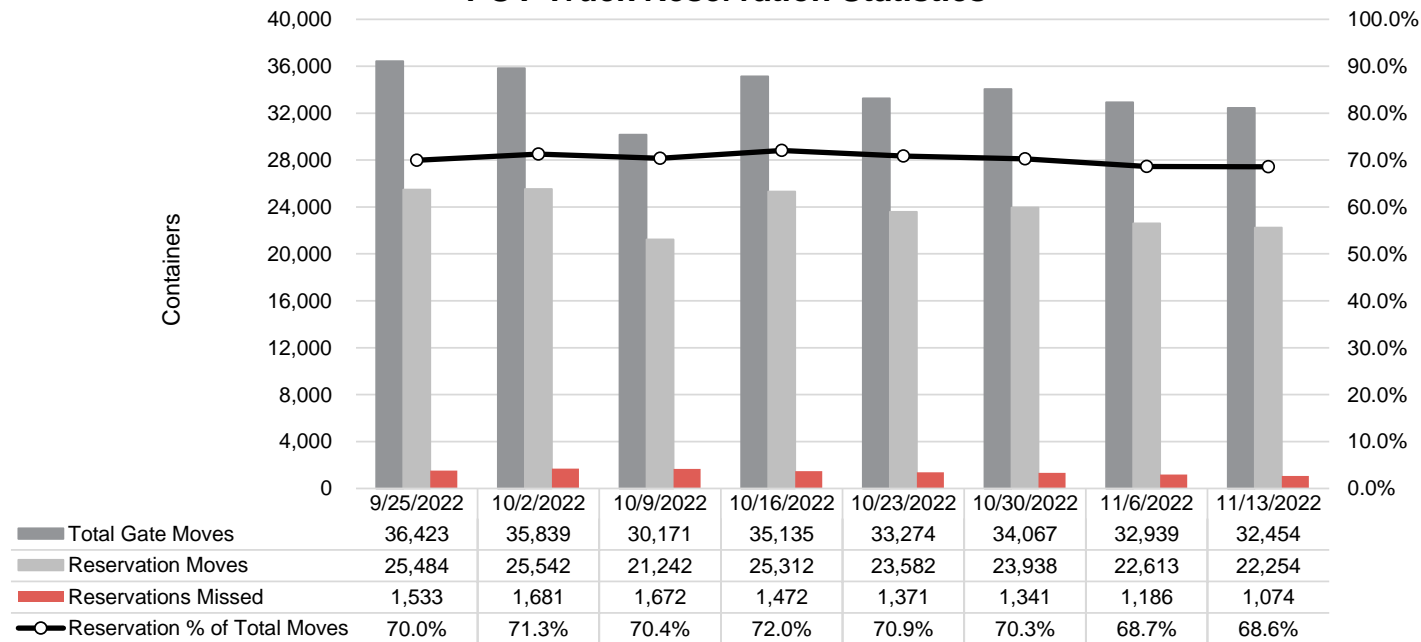

Port of Virginia Weekly Metrics

Gate Transactions

NIT Gate Transactions

VIG Gate Transactions

POV Gate Transactions

PPCY Gate Transactions

Please note: PPCY Gate Transactions are not included with POV Gate Transaction counts

Truck Reservation System and Hourly Transactions

NIT Truck Reservation Statistics

VIG Truck Reservation Statistics

POV Truck Reservation Statistics

POV Weekly Transactions by Terminal and Hour

Gate Containers and Dwell

NIT Gate Containers and Dwell

VIG Gate Containers and Dwell

Gate Transactions- Last 8 Weeks

POV Gate Containers and Dwell

Rail Containers and Dwell

NIT Rail Containers and Dwell

VIG Rail Containers and Dwell