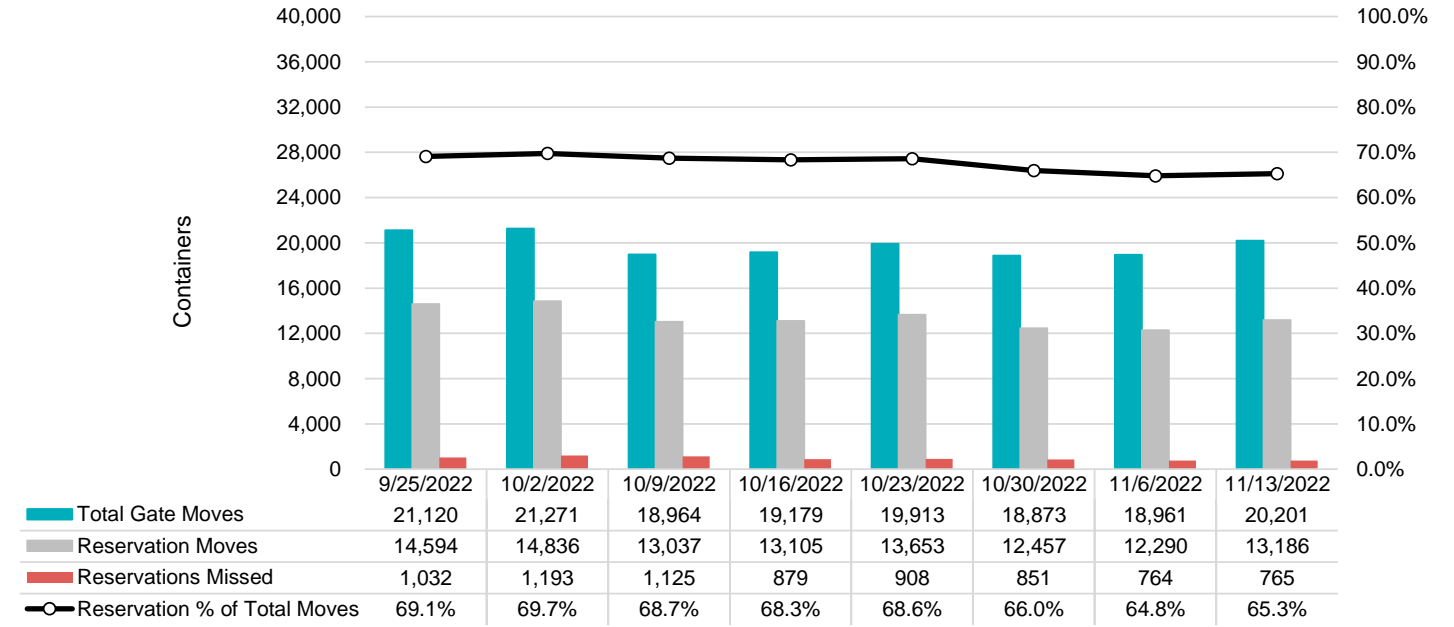

Port of Virginia Weekly Metrics

Gate Transactions

NIT Gate Transactions

VIG Gate Transactions

POV Gate Transactions

PPCY Gate Transactions

Please note: PPCY Gate Transactions are not included with POV Gate Transaction counts

Truck Reservation System and Hourly Transactions

NIT Truck Reservation Statistics

VIG Truck Reservation Statistics

POV Truck Reservation Statistics

POV Weekly Transactions by Terminal and Hour

Gate Containers and Dwell