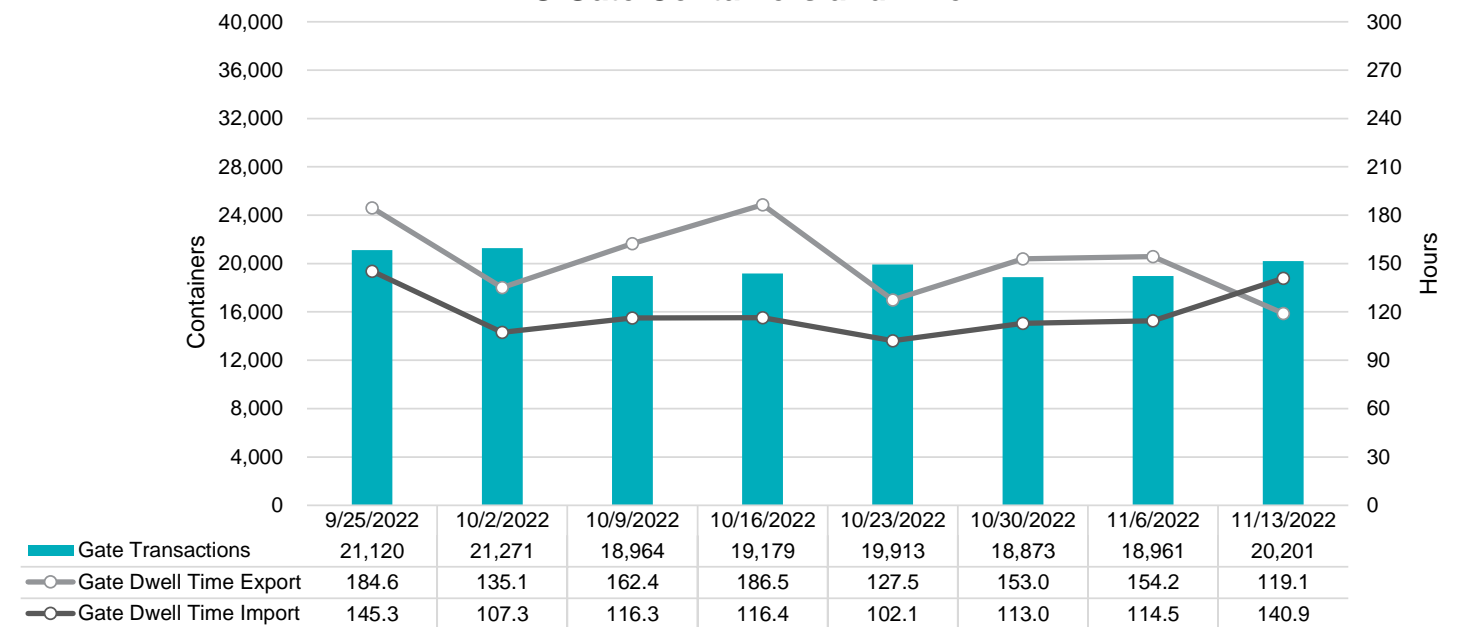

Port of Virginia Weekly Metrics

Gate Transactions

NIT Gate Transactions

VIG Gate Transactions

POV Gate Transactions

PPCY Gate Transactions

Please note: PPCY Gate Transactions are not included with POV Gate Transaction counts

Truck Reservation System and Hourly Transactions

NIT Truck Reservation Statistics

VIG Truck Reservation Statistics

POV Truck Reservation Statistics

POV Weekly Transactions by Terminal and Hour

Gate Containers and Dwell

NIT Gate Containers and Dwell

VIG Gate Containers and Dwell

Gate Transactions- Last 8 Weeks

POV Gate Containers and Dwell

Rail Containers and Dwell

NIT Rail Containers and Dwell

VIG Rail Containers and Dwell