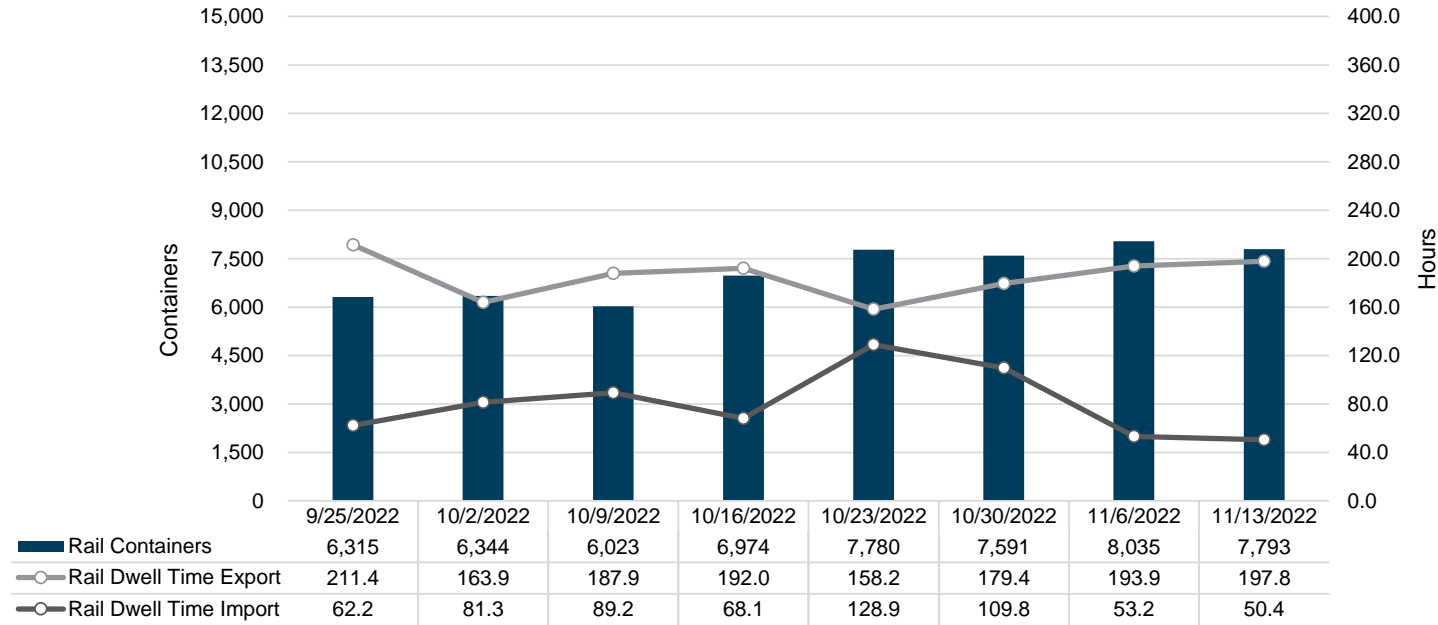

NIT Gate Containers and Dwell

VIG Gate Containers and Dwell

Gate Transactions- Last 8 Weeks

POV Gate Containers and Dwell

Rail Containers and Dwell

NIT Rail Containers and Dwell

VIG Rail Containers and Dwell

Rail Containers- Last 8 Weeks

POV Rail Containers and Dwell