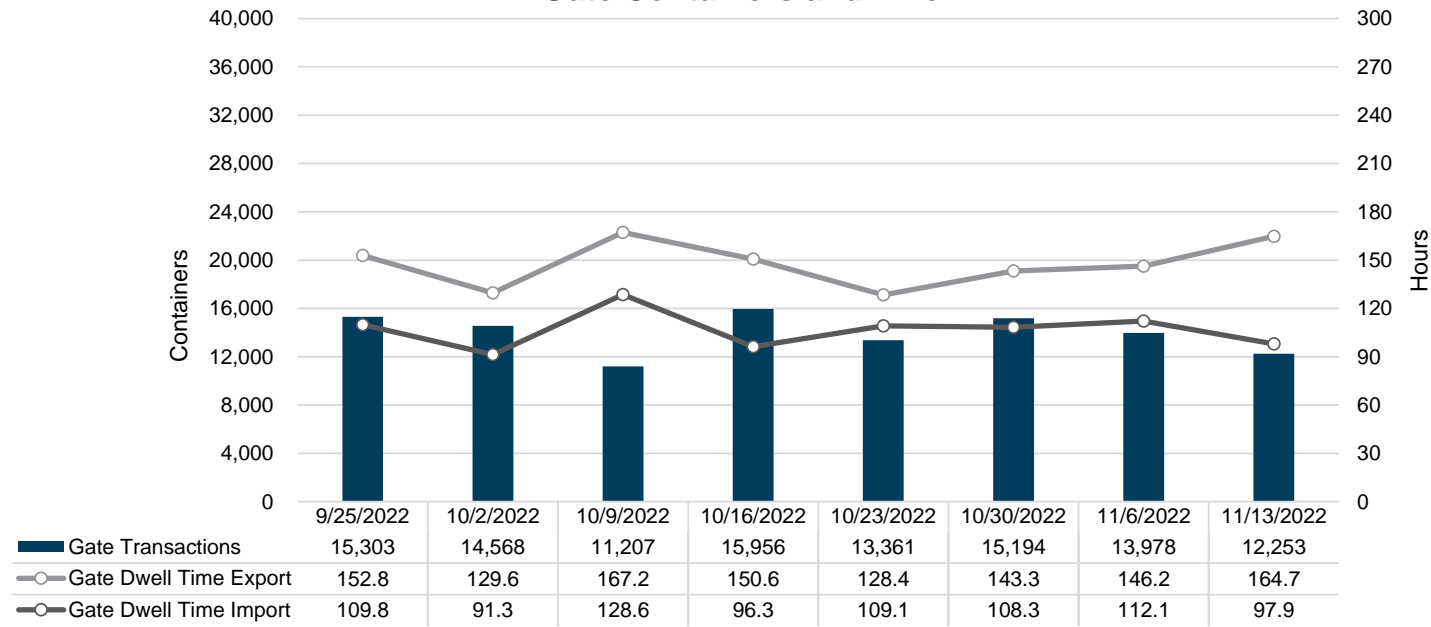

Port of Virginia Weekly Metrics

Gate Transactions

NIT Gate Transactions

VIG Gate Transactions

POV Gate Transactions

PPCY Gate Transactions

Please note: PPCY Gate Transactions are not included with POV Gate Transaction counts

Truck Reservation System and Hourly Transactions

NIT Truck Reservation Statistics

VIG Truck Reservation Statistics

POV Truck Reservation Statistics

POV Weekly Transactions by Terminal and Hour

Gate Containers and Dwell

NIT Gate Containers and Dwell

VIG Gate Containers and Dwell

Gate Transactions- Last 8 Weeks

POV Gate Containers and Dwell

Rail Containers and Dwell

NIT Rail Containers and Dwell

VIG Rail Containers and Dwell