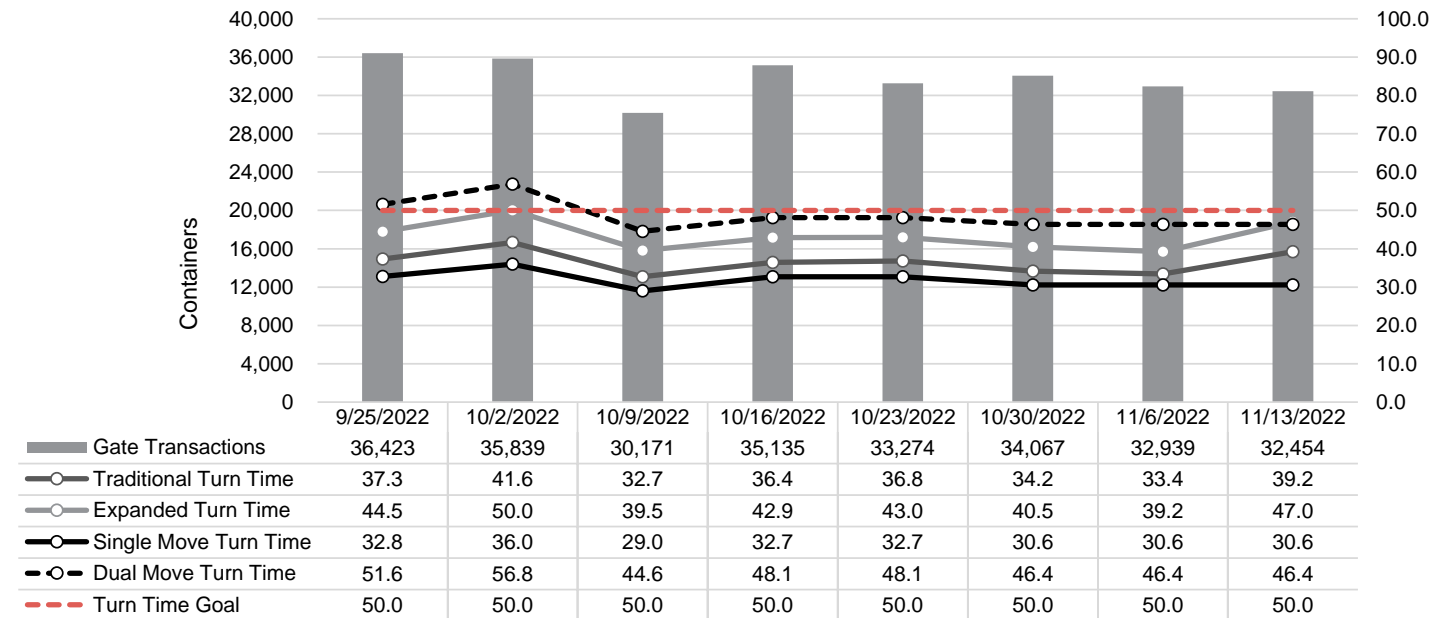

Port of Virginia Weekly Metrics

Gate Transactions

NIT Gate Transactions

VIG Gate Transactions

POV Gate Transactions

PPCY Gate Transactions

Please note: PPCY Gate Transactions are not included with POV Gate Transaction counts

Truck Reservation System and Hourly Transactions

NIT Truck Reservation Statistics

VIG Truck Reservation Statistics

POV Truck Reservation Statistics

POV Weekly Transactions by Terminal and Hour

Gate Containers and Dwell