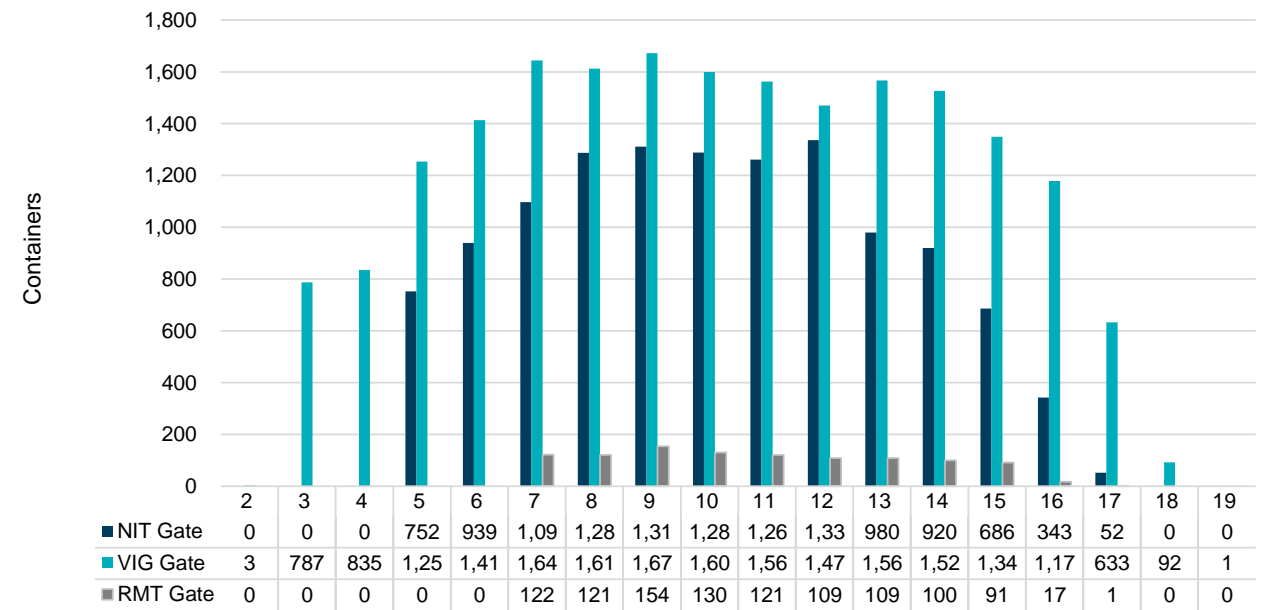

Port of Virginia Weekly Metrics

Gate Transactions

NIT Gate Transactions

VIG Gate Transactions

POV Gate Transactions

PPCY Gate Transactions

Please note: PPCY Gate Transactions are not included with POV Gate Transaction counts

Truck Reservation System and Hourly Transactions

NIT Truck Reservation Statistics

VIG Truck Reservation Statistics

POV Truck Reservation Statistics

POV Weekly Transactions by Terminal and Hour

Gate Containers and Dwell

NIT Gate Containers and Dwell

VIG Gate Containers and Dwell

Gate Transactions- Last 8 Weeks

POV Gate Containers and Dwell

Rail Containers and Dwell

NIT Rail Containers and Dwell

VIG Rail Containers and Dwell