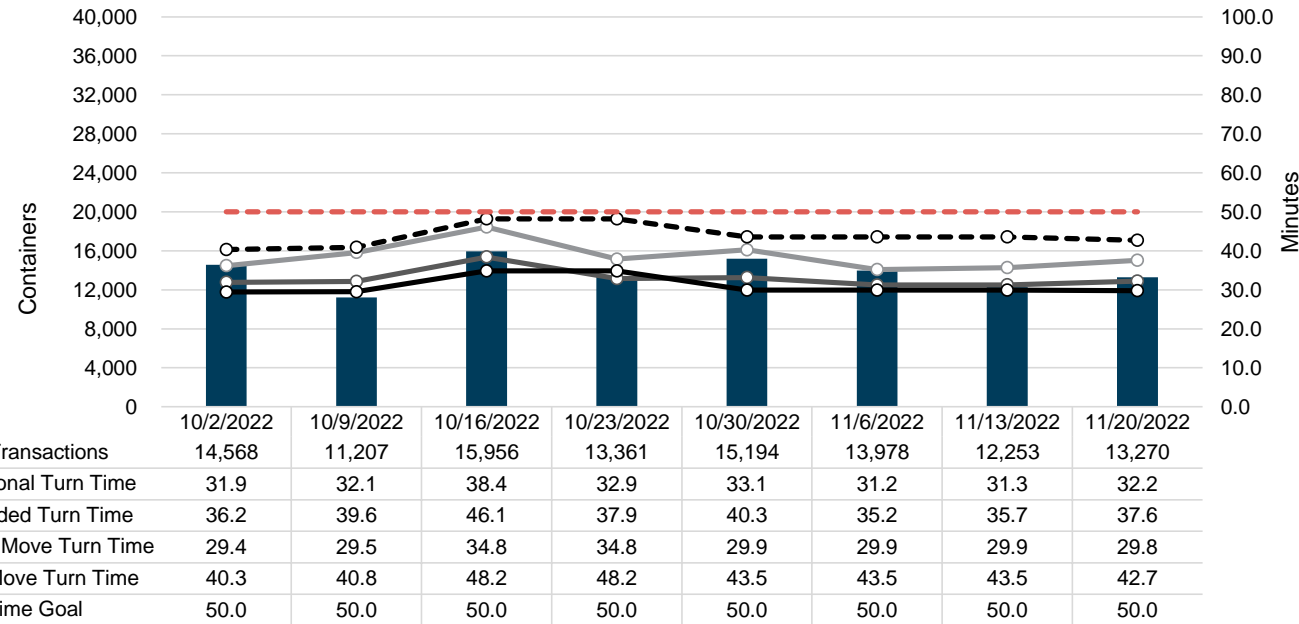

Port of Virginia Weekly Metrics

Gate Transactions

NIT Gate Transactions