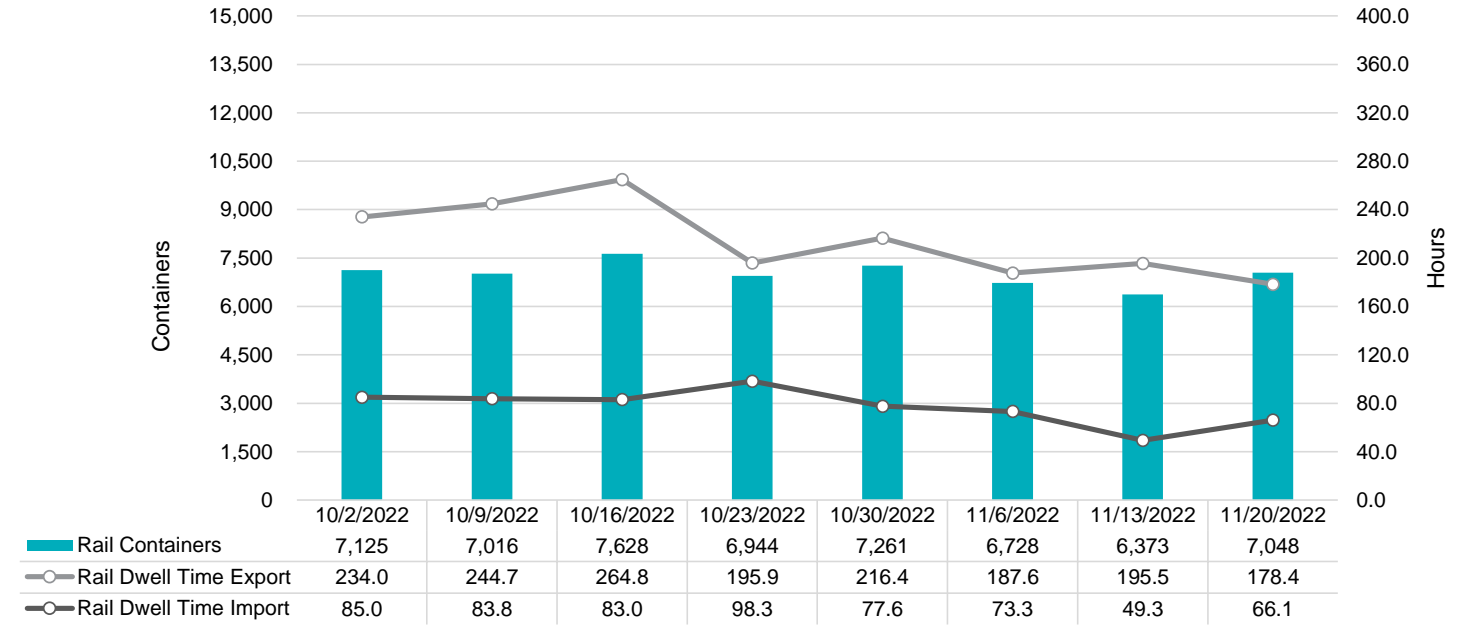

VIG Rail Containers and Dwell