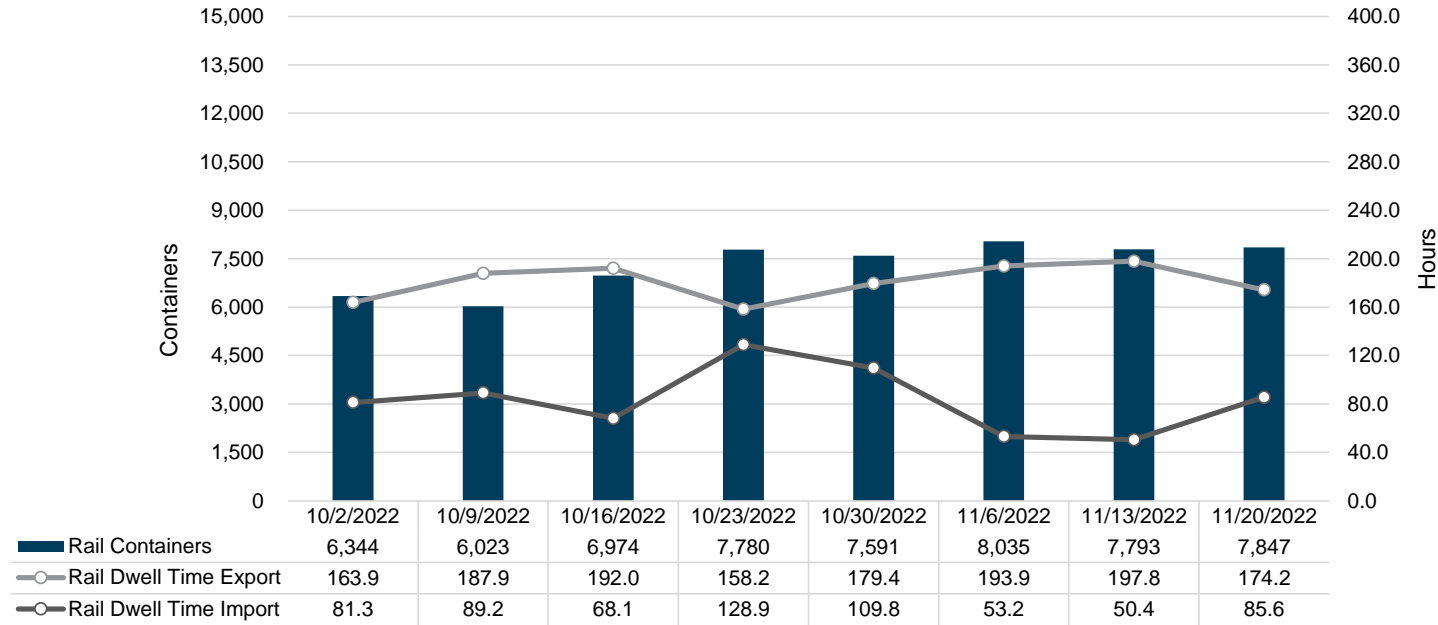

Rail Containers and Dwell

NIT Rail Containers and Dwell