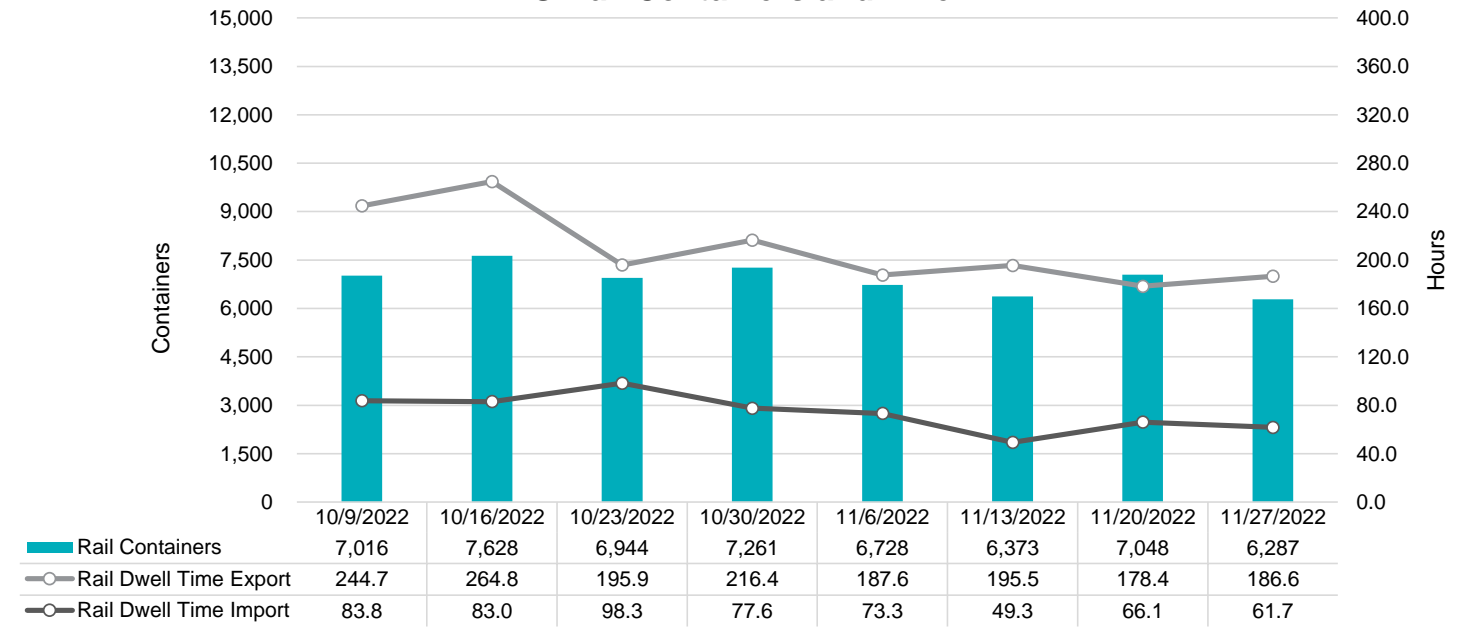

VIG Rail Containers and Dwell