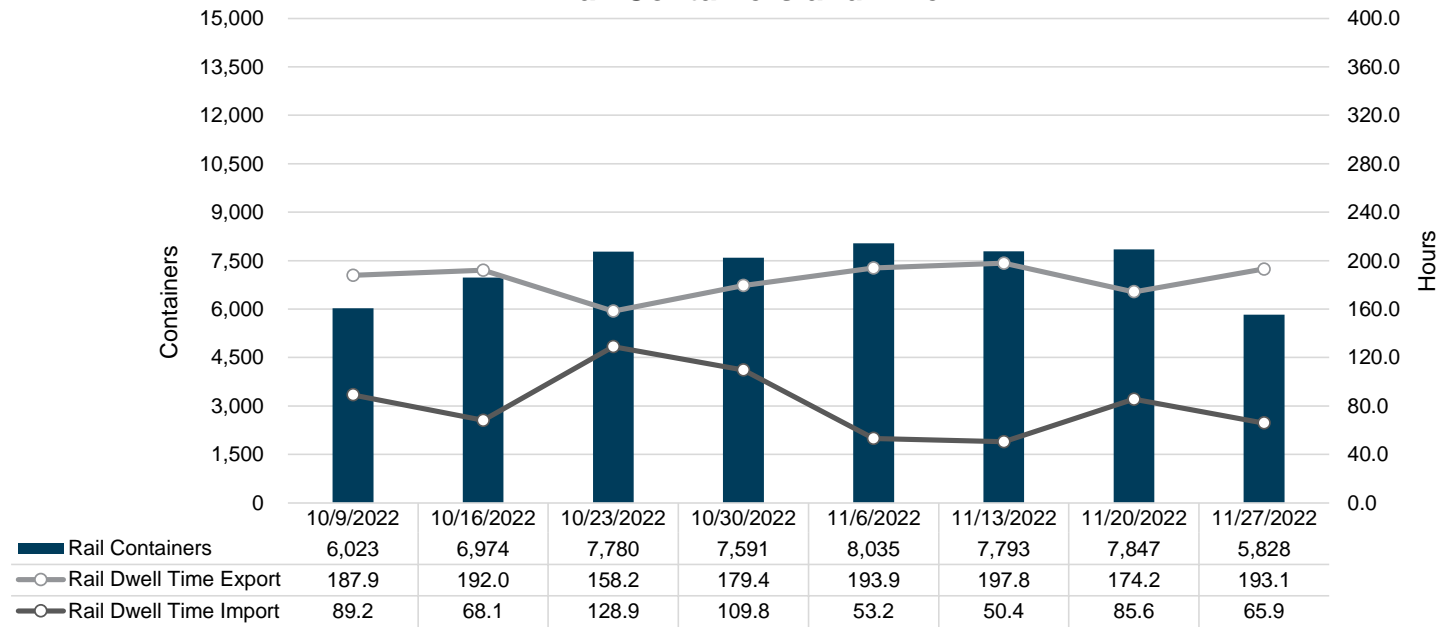

Rail Containers and Dwell

NIT Rail Containers and Dwell