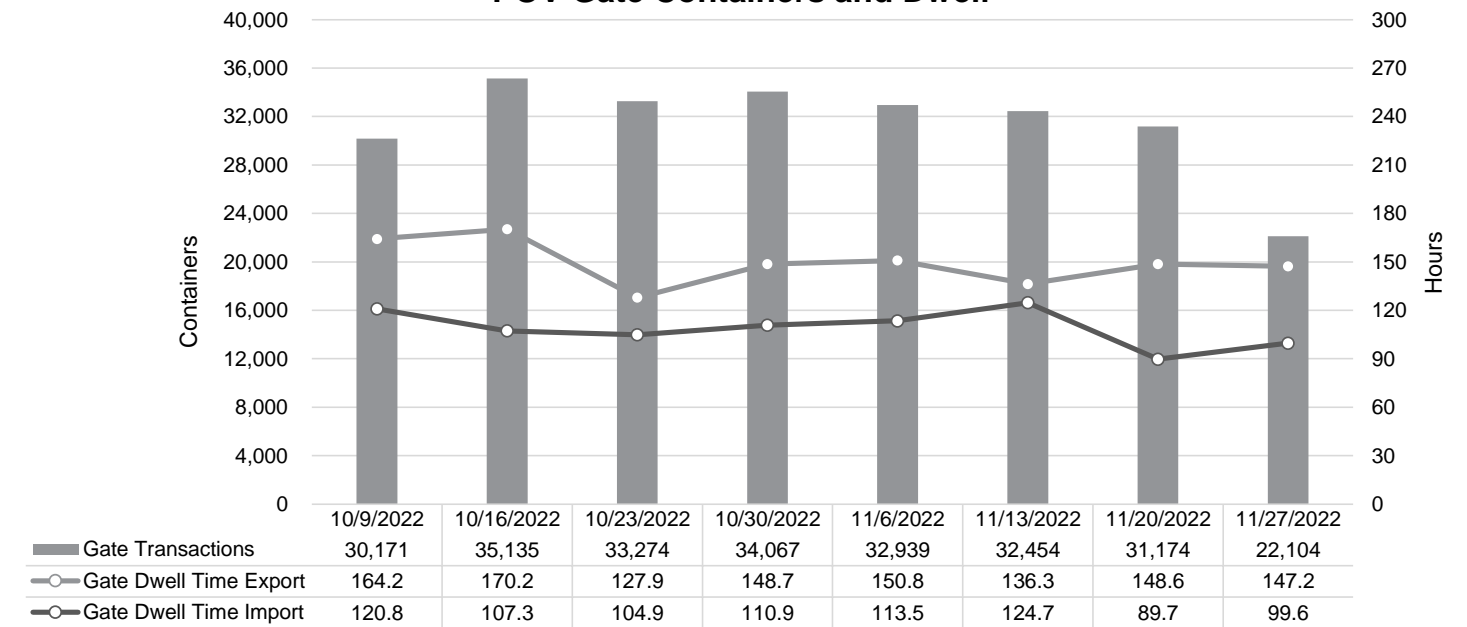

POV Gate Containers and Dwell