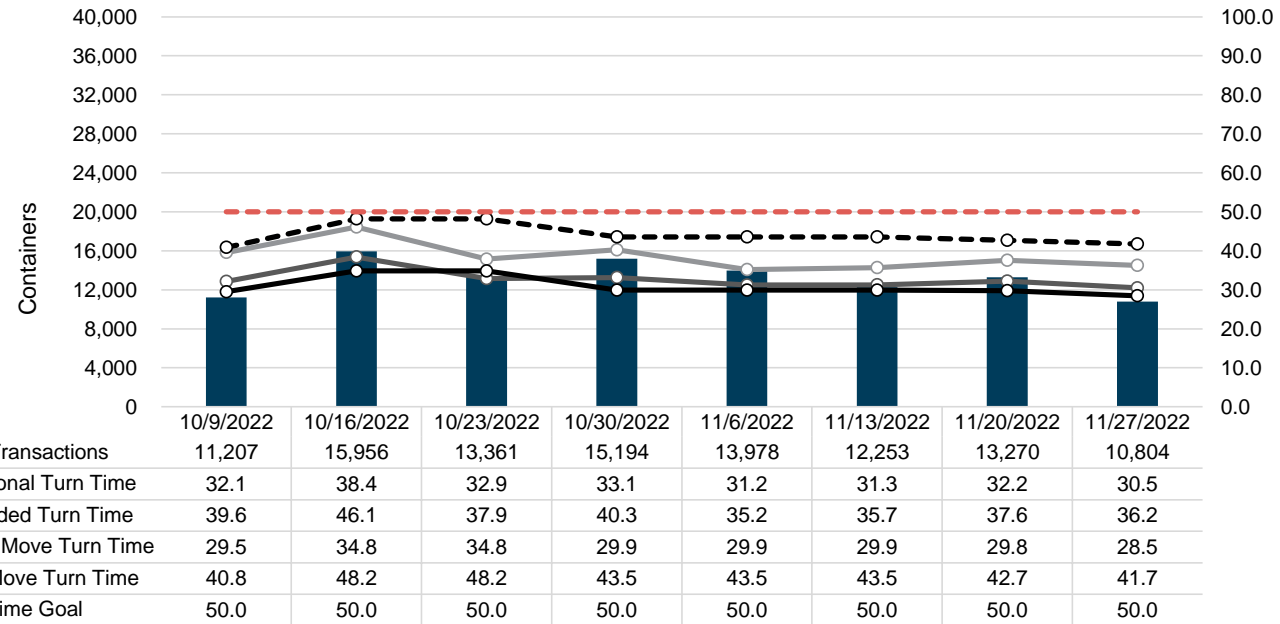

Port of Virginia Weekly Metrics

Gate Transactions

NIT Gate Transactions