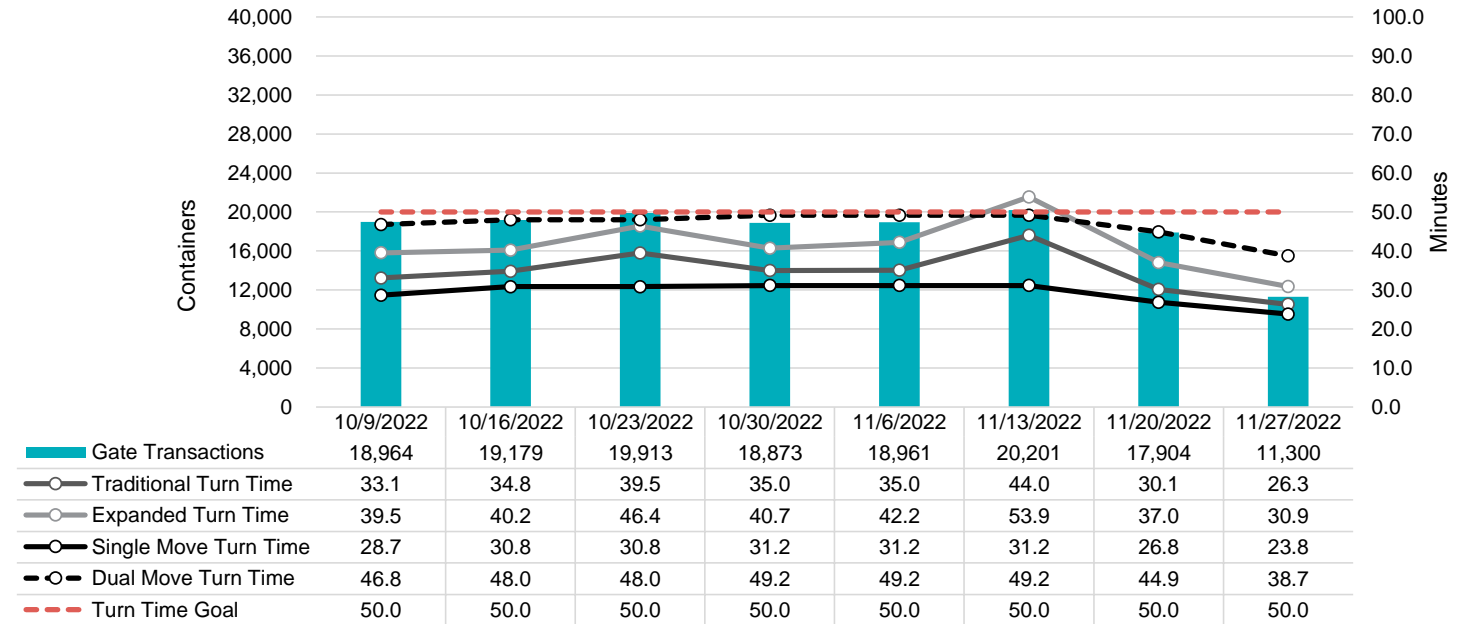

VIG Gate Transactions