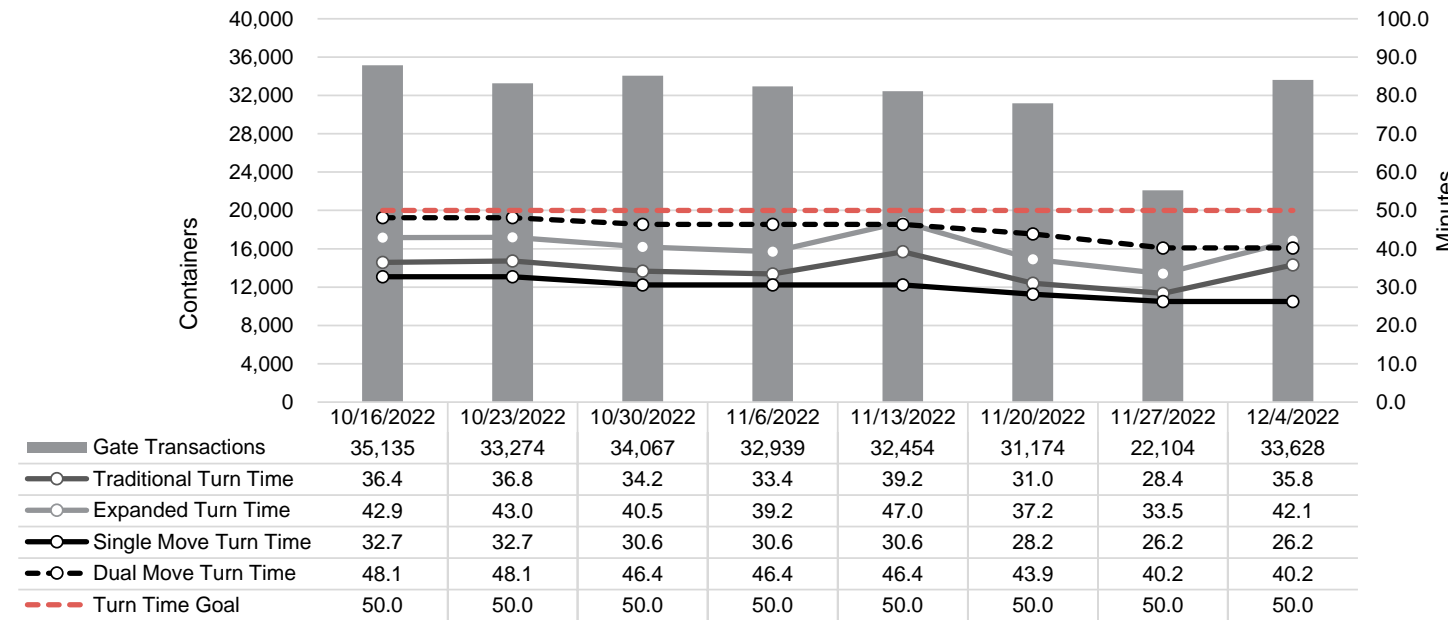

Port of Virginia Weekly Metrics

Gate Transactions

NIT Gate Transactions

VIG Gate Transactions

POV Gate Transactions

PPCY Gate Transactions

Please note: PPCY Gate Transactions are not included with POV Gate Transaction counts

Truck Reservation System and Hourly Transactions

NIT Truck Reservation Statistics

VIG Truck Reservation Statistics

POV Truck Reservation Statistics

POV Weekly Transactions by Terminal and Hour

Gate Containers and Dwell