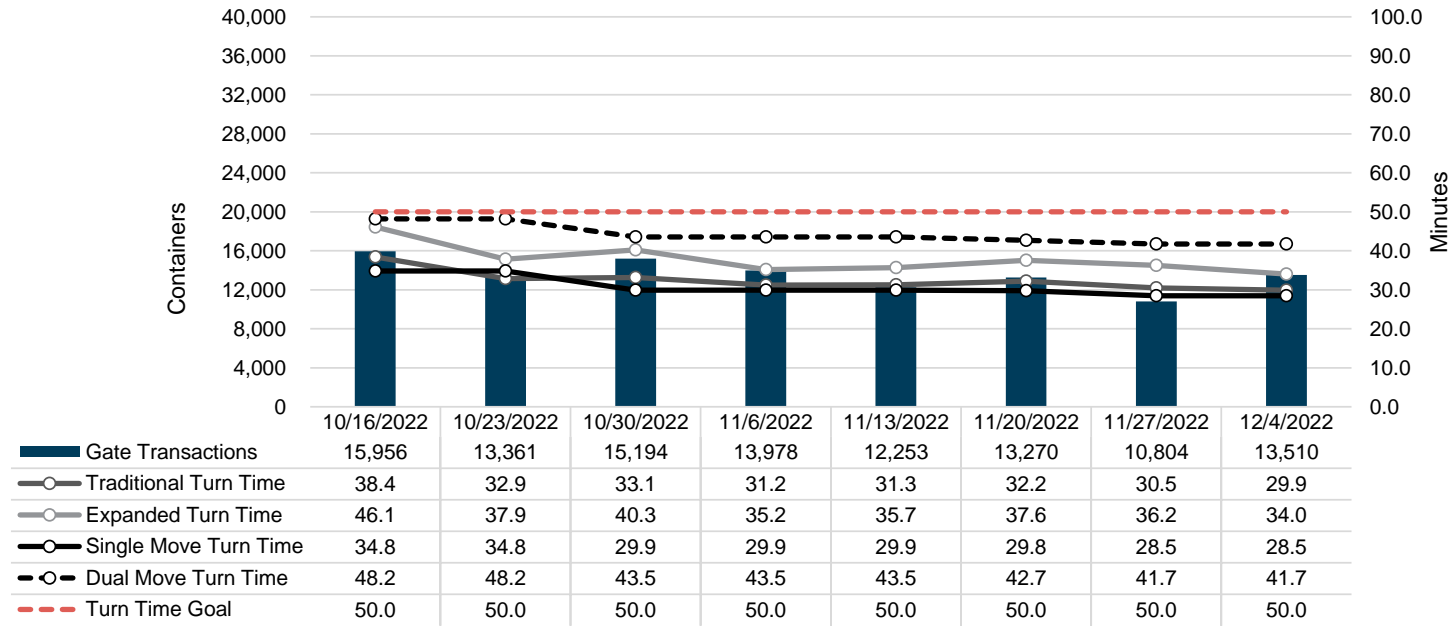

Port of Virginia Weekly Metrics

Gate Transactions

NIT Gate Transactions

VIG Gate Transactions

POV Gate Transactions

PPCY Gate Transactions

Please note: PPCY Gate Transactions are not included with POV Gate Transaction counts

Truck Reservation System and Hourly Transactions

NIT Truck Reservation Statistics

VIG Truck Reservation Statistics

POV Truck Reservation Statistics

POV Weekly Transactions by Terminal and Hour

Gate Containers and Dwell