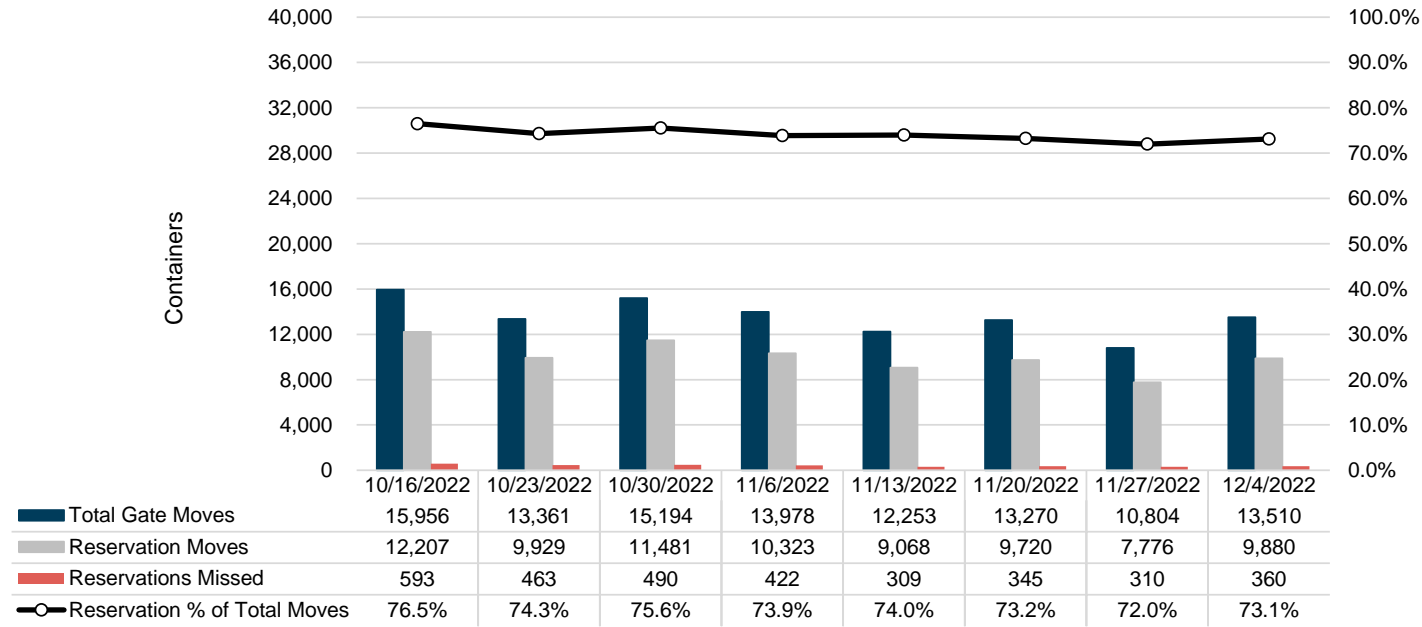

Port of Virginia Weekly Metrics

Gate Transactions

NIT Gate Transactions

VIG Gate Transactions

POV Gate Transactions

PPCY Gate Transactions

Please note: PPCY Gate Transactions are not included with POV Gate Transaction counts

Truck Reservation System and Hourly Transactions

NIT Truck Reservation Statistics

VIG Truck Reservation Statistics

POV Truck Reservation Statistics

POV Weekly Transactions by Terminal and Hour

Gate Containers and Dwell