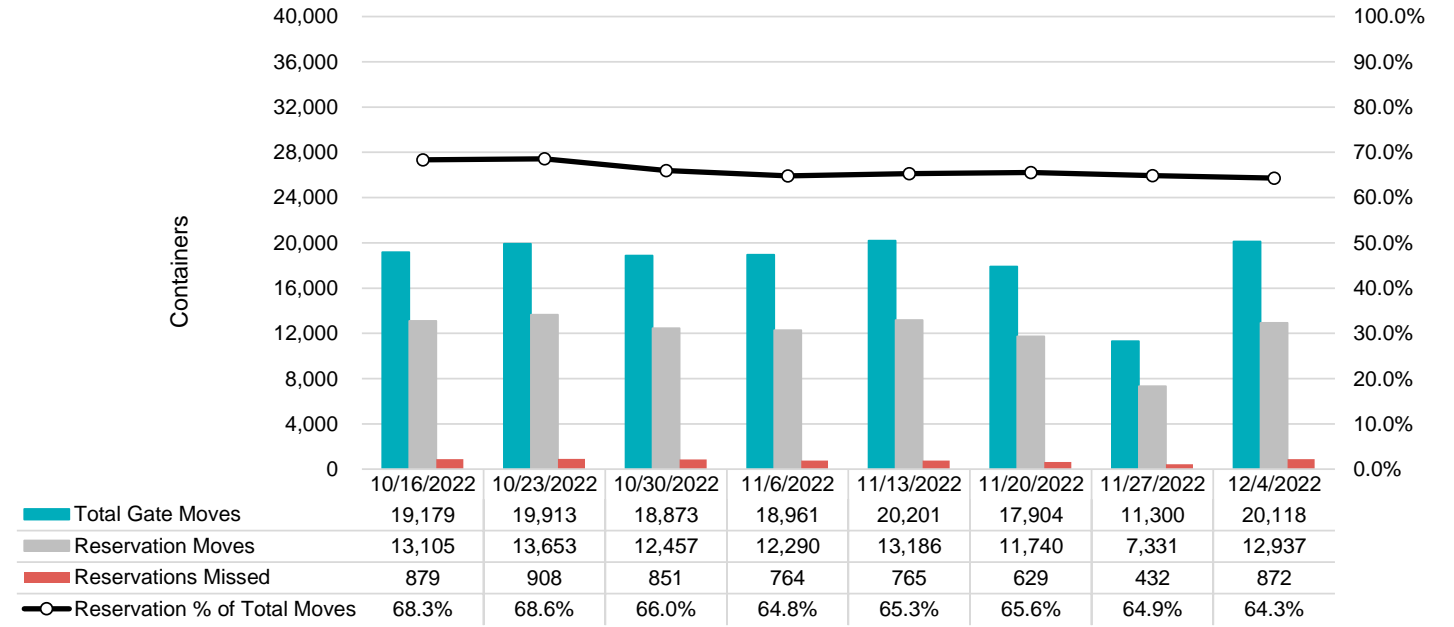

Port of Virginia Weekly Metrics

Gate Transactions

NIT Gate Transactions

VIG Gate Transactions

POV Gate Transactions

PPCY Gate Transactions

Please note: PPCY Gate Transactions are not included with POV Gate Transaction counts

Truck Reservation System and Hourly Transactions

NIT Truck Reservation Statistics

VIG Truck Reservation Statistics

POV Truck Reservation Statistics

POV Weekly Transactions by Terminal and Hour

Gate Containers and Dwell