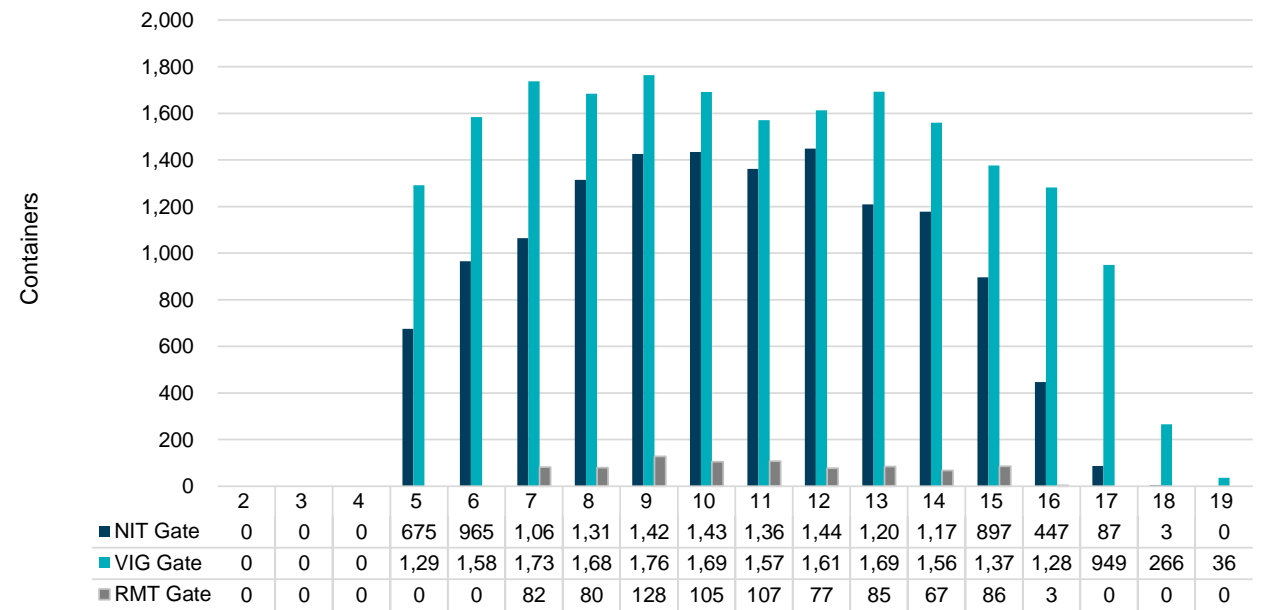

Port of Virginia Weekly Metrics

Gate Transactions

NIT Gate Transactions

VIG Gate Transactions

POV Gate Transactions

PPCY Gate Transactions

Please note: PPCY Gate Transactions are not included with POV Gate Transaction counts

Truck Reservation System and Hourly Transactions

NIT Truck Reservation Statistics

VIG Truck Reservation Statistics

POV Truck Reservation Statistics

POV Weekly Transactions by Terminal and Hour

Gate Containers and Dwell

NIT Gate Containers and Dwell

VIG Gate Containers and Dwell

Gate Transactions- Last 8 Weeks

POV Gate Containers and Dwell

Rail Containers and Dwell

NIT Rail Containers and Dwell

VIG Rail Containers and Dwell