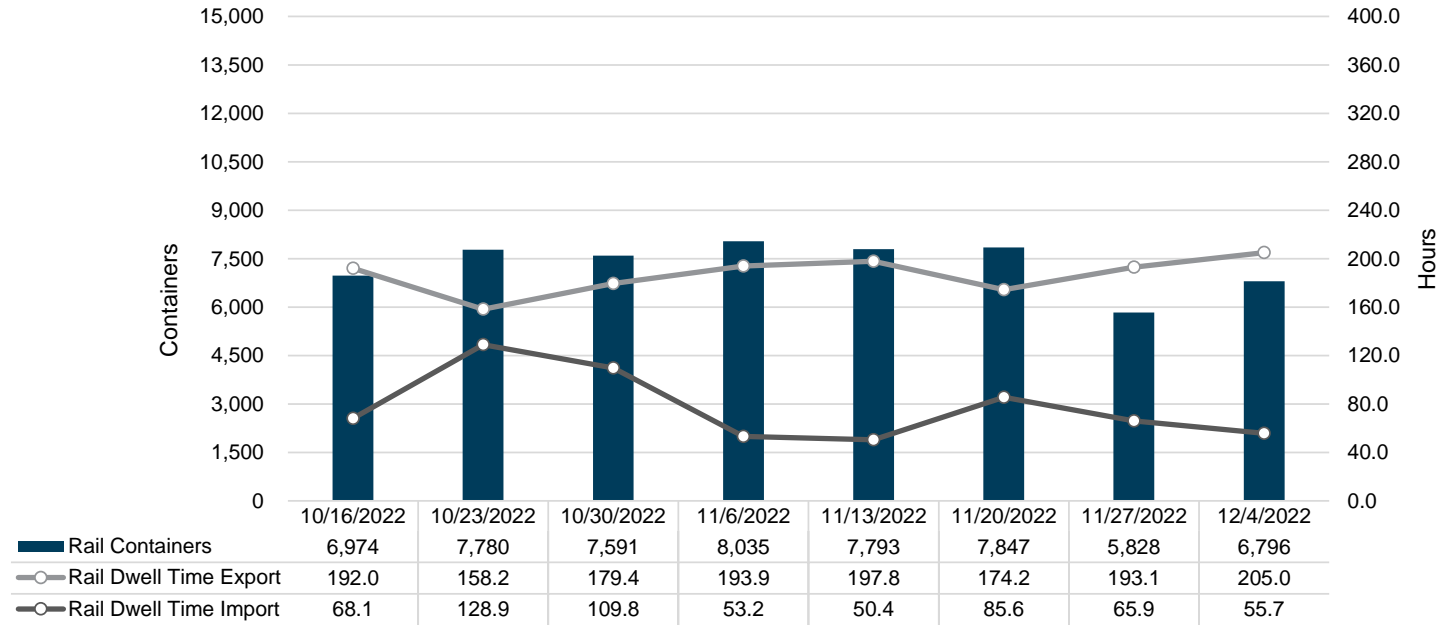

NIT Gate Containers and Dwell

VIG Gate Containers and Dwell

Gate Transactions- Last 8 Weeks

POV Gate Containers and Dwell

Rail Containers and Dwell

NIT Rail Containers and Dwell

VIG Rail Containers and Dwell

Rail Containers- Last 8 Weeks

POV Rail Containers and Dwell