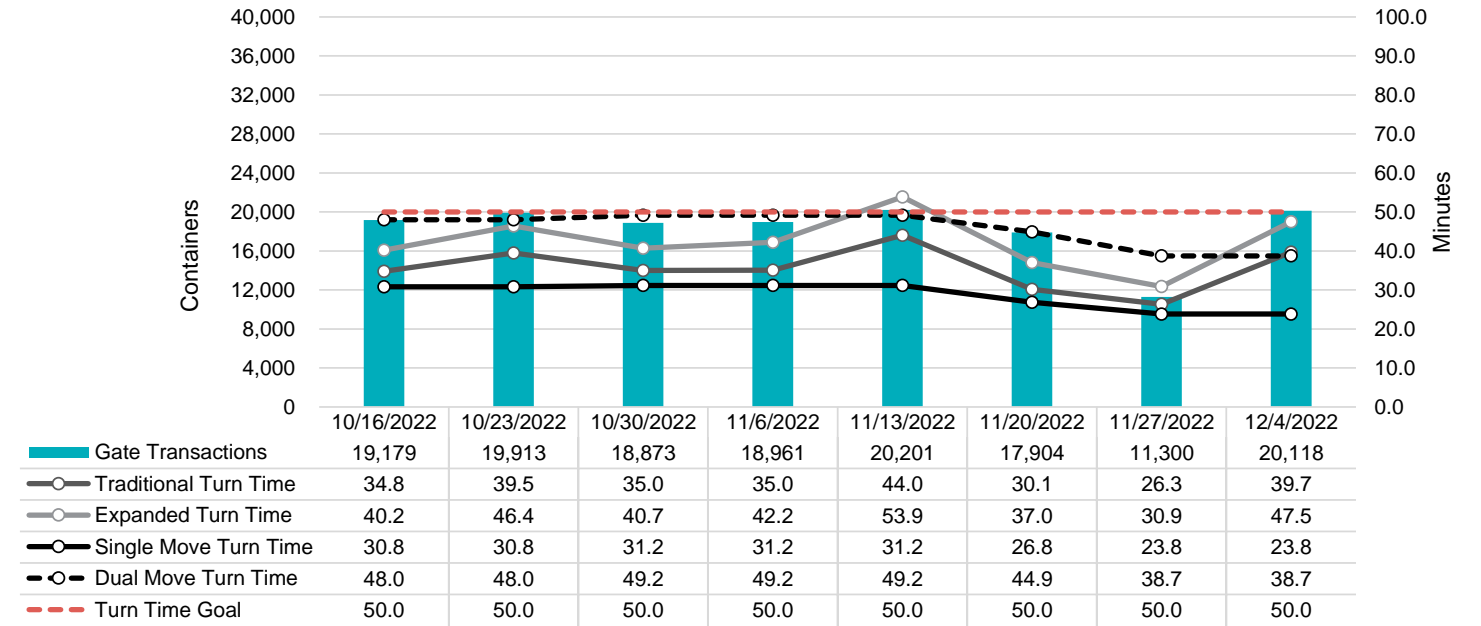

Port of Virginia Weekly Metrics

Gate Transactions

NIT Gate Transactions

VIG Gate Transactions

POV Gate Transactions

PPCY Gate Transactions

Please note: PPCY Gate Transactions are not included with POV Gate Transaction counts

Truck Reservation System and Hourly Transactions

NIT Truck Reservation Statistics

VIG Truck Reservation Statistics

POV Truck Reservation Statistics

POV Weekly Transactions by Terminal and Hour

Gate Containers and Dwell