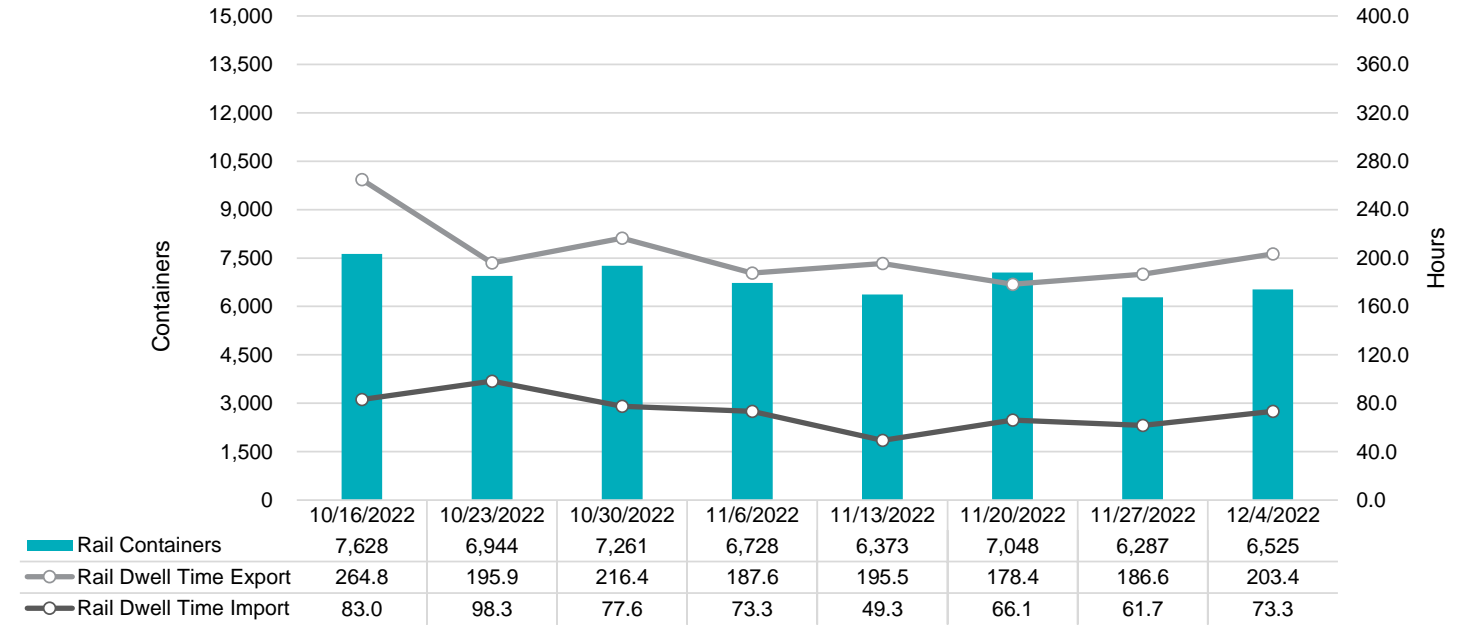

Truck Reservation System and Hourly Transactions

NIT Truck Reservation Statistics

VIG Truck Reservation Statistics

POV Truck Reservation Statistics

POV Weekly Transactions by Terminal and Hour

Gate Containers and Dwell

NIT Gate Containers and Dwell

VIG Gate Containers and Dwell

Gate Transactions- Last 8 Weeks

POV Gate Containers and Dwell

Rail Containers and Dwell

NIT Rail Containers and Dwell

VIG Rail Containers and Dwell