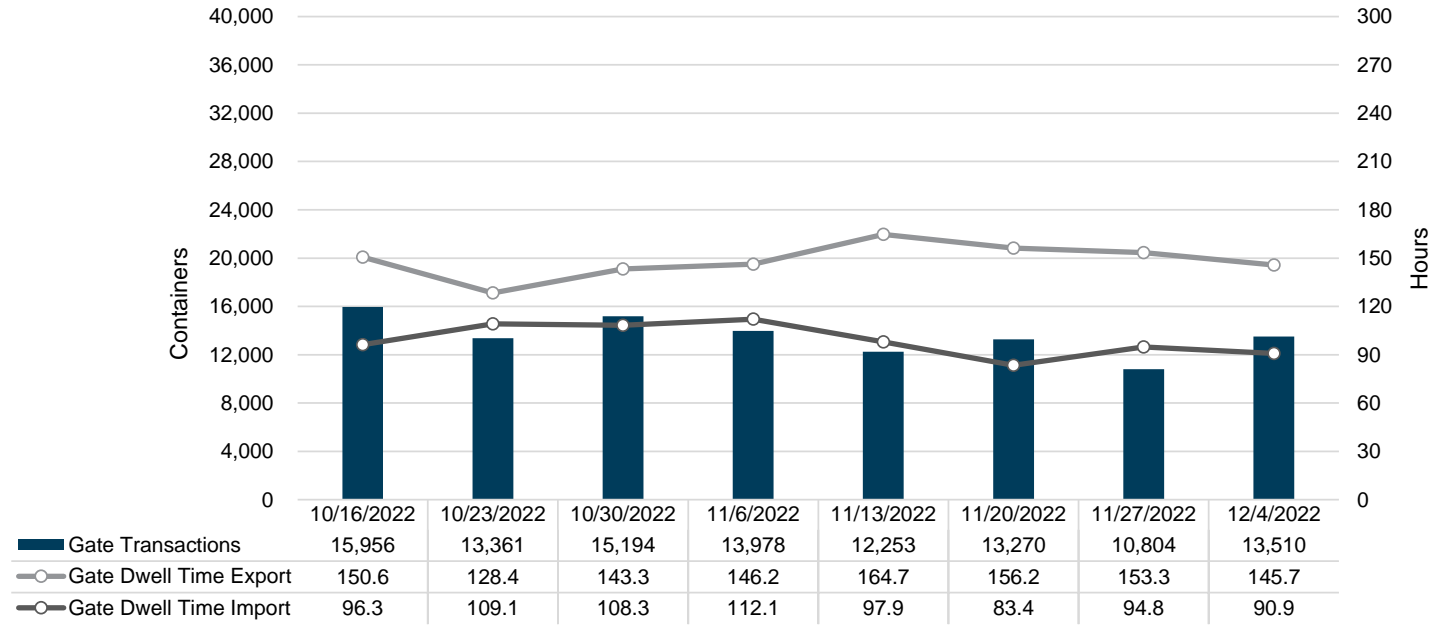

Port of Virginia Weekly Metrics

Gate Transactions

NIT Gate Transactions

VIG Gate Transactions

POV Gate Transactions

PPCY Gate Transactions

Please note: PPCY Gate Transactions are not included with POV Gate Transaction counts

Truck Reservation System and Hourly Transactions

NIT Truck Reservation Statistics

VIG Truck Reservation Statistics

POV Truck Reservation Statistics

POV Weekly Transactions by Terminal and Hour

Gate Containers and Dwell

NIT Gate Containers and Dwell

VIG Gate Containers and Dwell

Gate Transactions- Last 8 Weeks

POV Gate Containers and Dwell

Rail Containers and Dwell

NIT Rail Containers and Dwell

VIG Rail Containers and Dwell