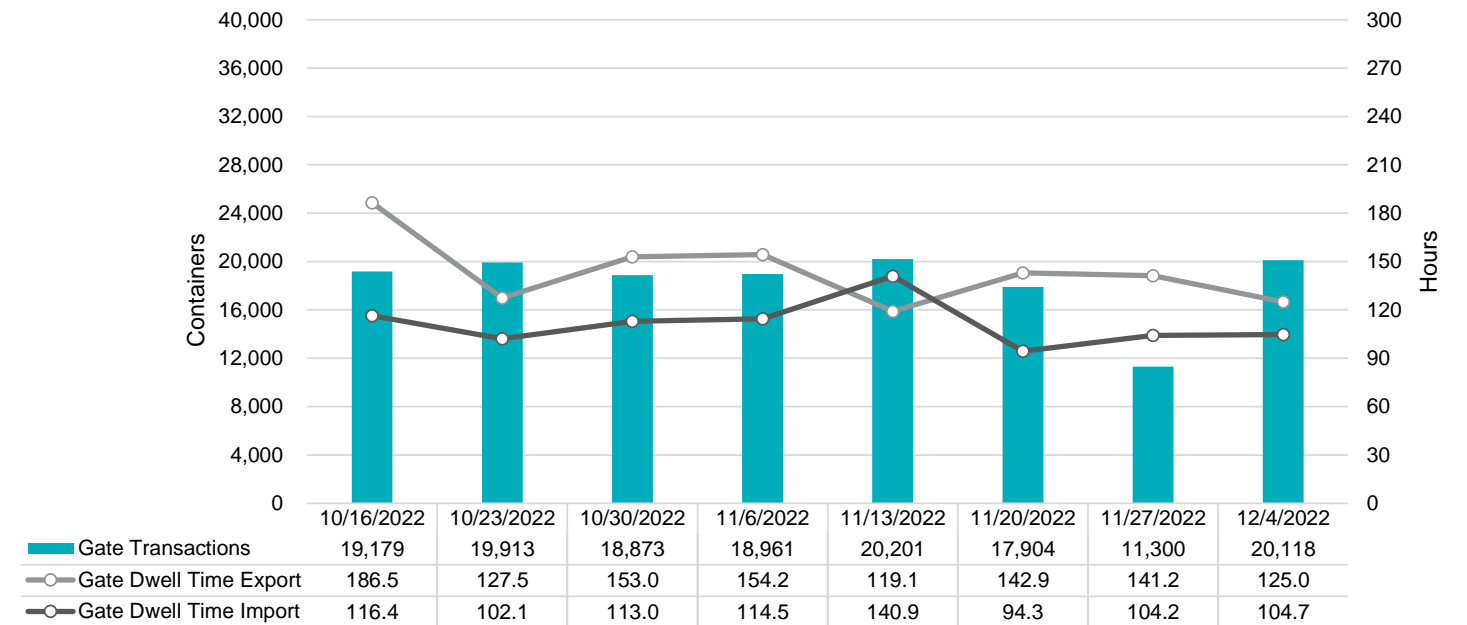

Port of Virginia Weekly Metrics

Gate Transactions

NIT Gate Transactions

VIG Gate Transactions

POV Gate Transactions

PPCY Gate Transactions

Please note: PPCY Gate Transactions are not included with POV Gate Transaction counts

Truck Reservation System and Hourly Transactions

NIT Truck Reservation Statistics

VIG Truck Reservation Statistics

POV Truck Reservation Statistics

POV Weekly Transactions by Terminal and Hour

Gate Containers and Dwell

NIT Gate Containers and Dwell

VIG Gate Containers and Dwell

Gate Transactions- Last 8 Weeks

POV Gate Containers and Dwell

Rail Containers and Dwell

NIT Rail Containers and Dwell

VIG Rail Containers and Dwell