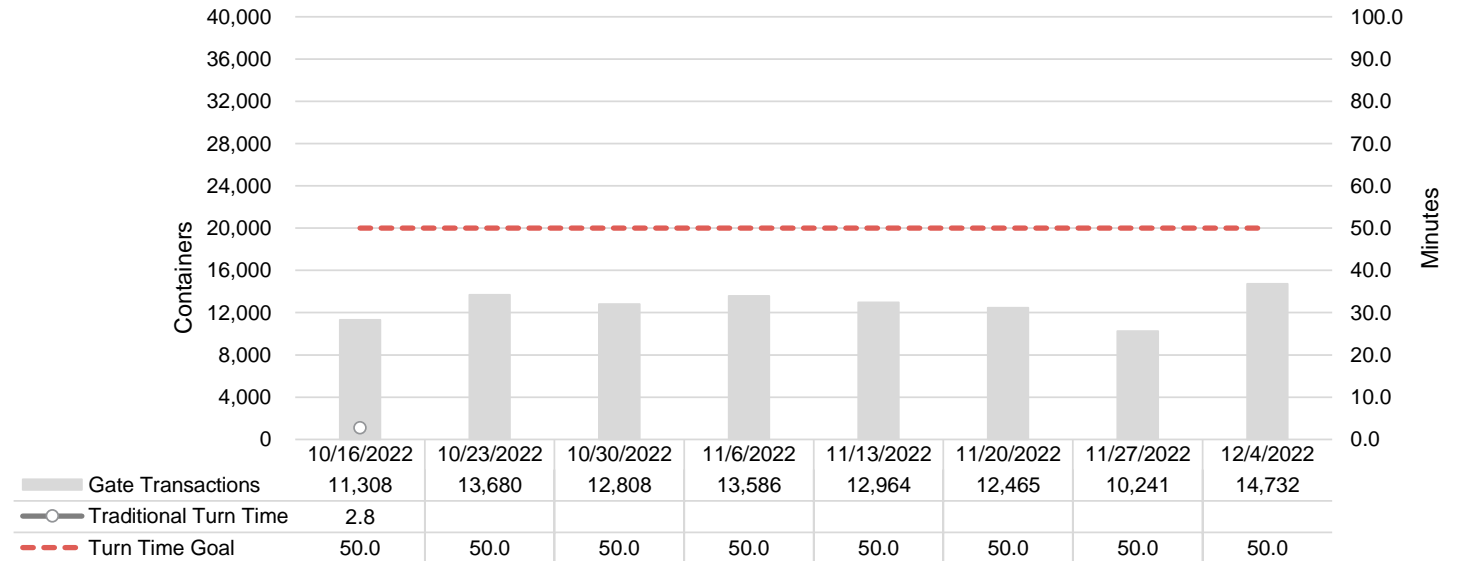

Port of Virginia Weekly Metrics

Gate Transactions

NIT Gate Transactions

VIG Gate Transactions

POV Gate Transactions

PPCY Gate Transactions

Please note: PPCY Gate Transactions are not included with POV Gate Transaction counts

Truck Reservation System and Hourly Transactions

NIT Truck Reservation Statistics

VIG Truck Reservation Statistics

POV Truck Reservation Statistics

POV Weekly Transactions by Terminal and Hour

Gate Containers and Dwell