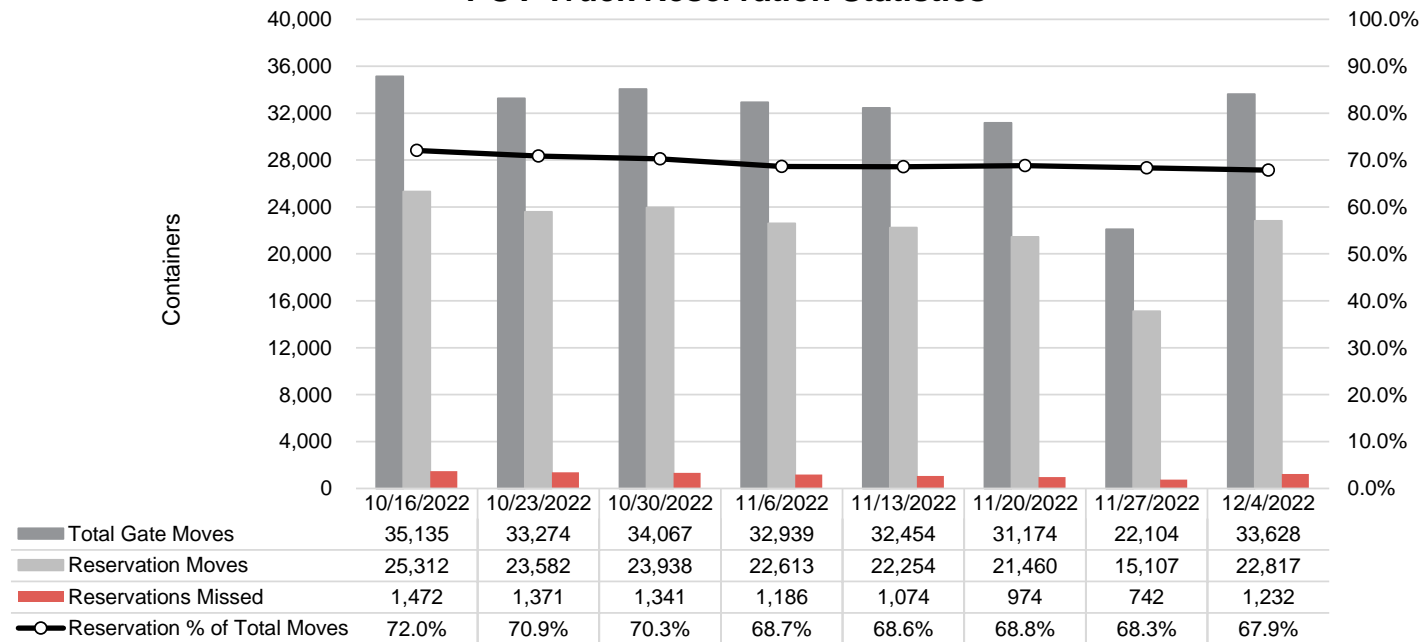

Port of Virginia Weekly Metrics

Gate Transactions

NIT Gate Transactions

VIG Gate Transactions

POV Gate Transactions

PPCY Gate Transactions

Please note: PPCY Gate Transactions are not included with POV Gate Transaction counts

Truck Reservation System and Hourly Transactions

NIT Truck Reservation Statistics

VIG Truck Reservation Statistics

POV Truck Reservation Statistics

POV Weekly Transactions by Terminal and Hour

Gate Containers and Dwell

NIT Gate Containers and Dwell

VIG Gate Containers and Dwell

Gate Transactions- Last 8 Weeks

POV Gate Containers and Dwell

Rail Containers and Dwell

NIT Rail Containers and Dwell

VIG Rail Containers and Dwell