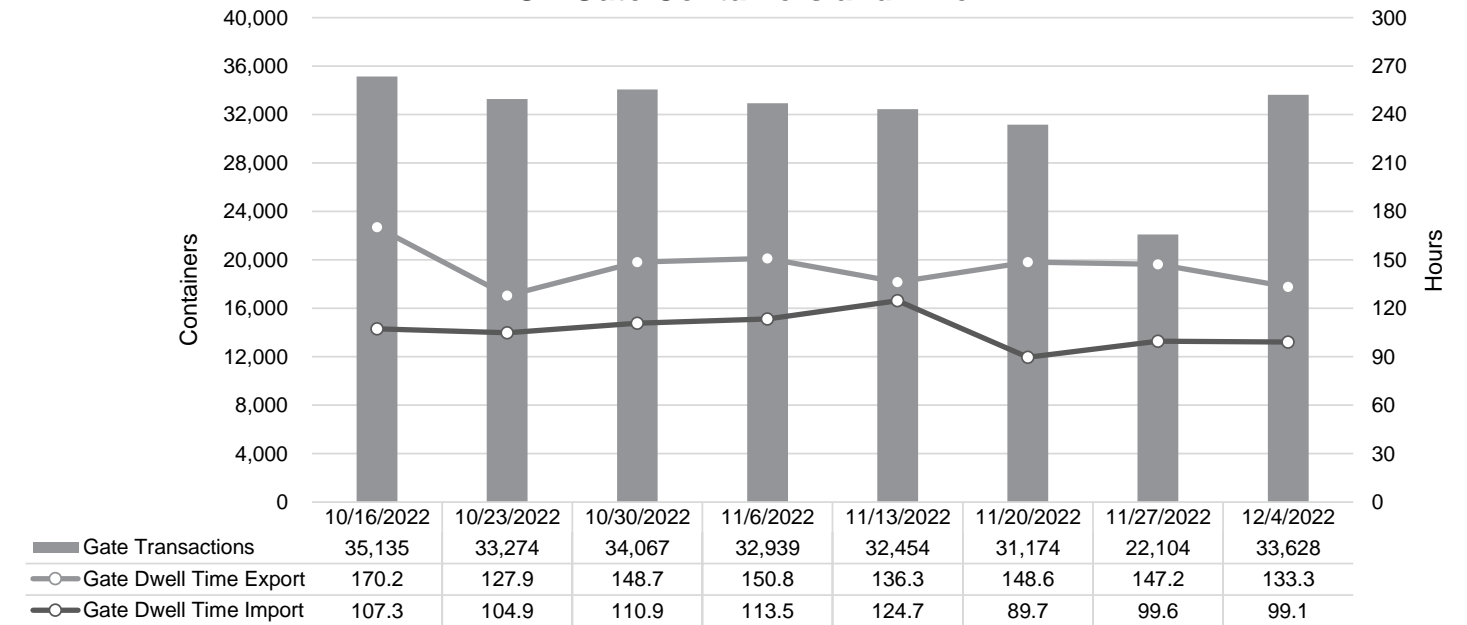

Truck Reservation System and Hourly Transactions

NIT Truck Reservation Statistics

VIG Truck Reservation Statistics

POV Truck Reservation Statistics

POV Weekly Transactions by Terminal and Hour

Gate Containers and Dwell

NIT Gate Containers and Dwell

VIG Gate Containers and Dwell

Gate Transactions- Last 8 Weeks

POV Gate Containers and Dwell

Rail Containers and Dwell

NIT Rail Containers and Dwell

VIG Rail Containers and Dwell