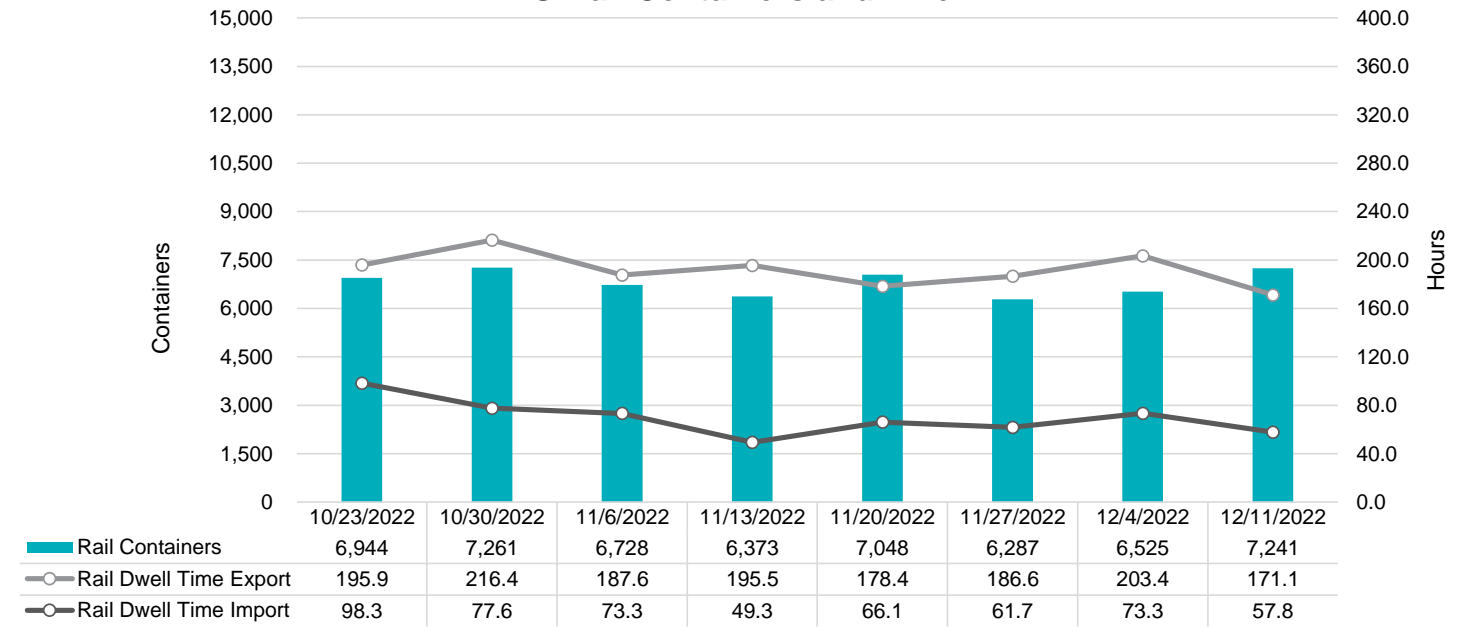

NIT Gate Containers and Dwell

VIG Gate Containers and Dwell

Gate Transactions- Last 8 Weeks

POV Gate Containers and Dwell

Rail Containers and Dwell

NIT Rail Containers and Dwell

VIG Rail Containers and Dwell