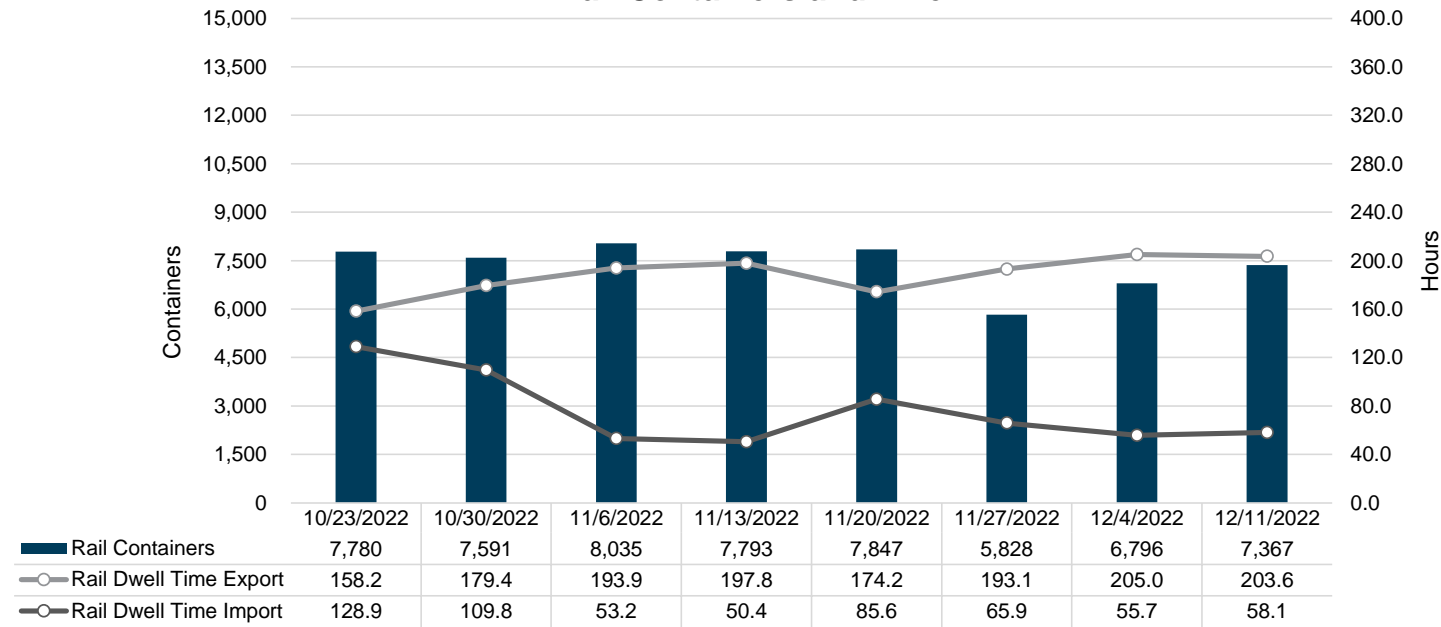

Truck Reservation System and Hourly Transactions

NIT Truck Reservation Statistics

VIG Truck Reservation Statistics

POV Truck Reservation Statistics

POV Weekly Transactions by Terminal and Hour

Gate Containers and Dwell

NIT Gate Containers and Dwell

VIG Gate Containers and Dwell

Gate Transactions- Last 8 Weeks

POV Gate Containers and Dwell

Rail Containers and Dwell

NIT Rail Containers and Dwell

VIG Rail Containers and Dwell

Rail Containers- Last 8 Weeks

POV Rail Containers and Dwell