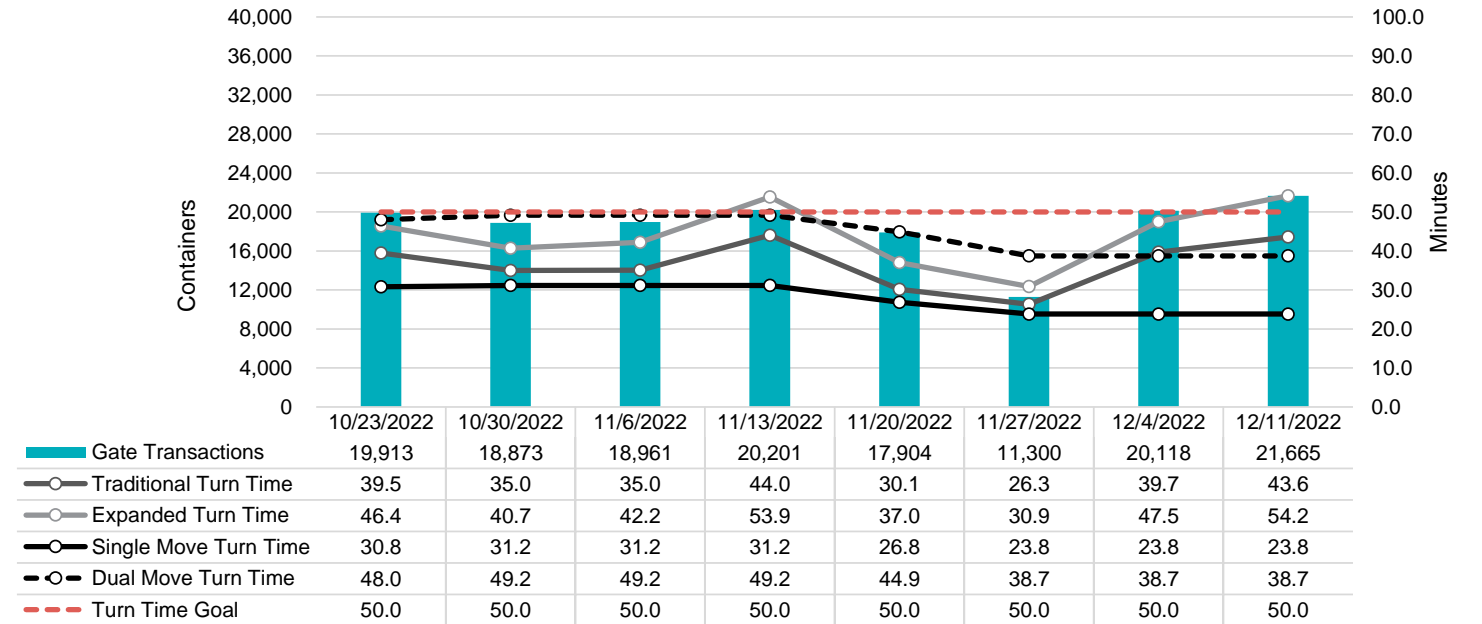

Port of Virginia Weekly Metrics

Gate Transactions

NIT Gate Transactions

VIG Gate Transactions

POV Gate Transactions

PPCY Gate Transactions

Please note: PPCY Gate Transactions are not included with POV Gate Transaction counts

Truck Reservation System and Hourly Transactions

NIT Truck Reservation Statistics

VIG Truck Reservation Statistics

POV Truck Reservation Statistics

POV Weekly Transactions by Terminal and Hour

Gate Containers and Dwell