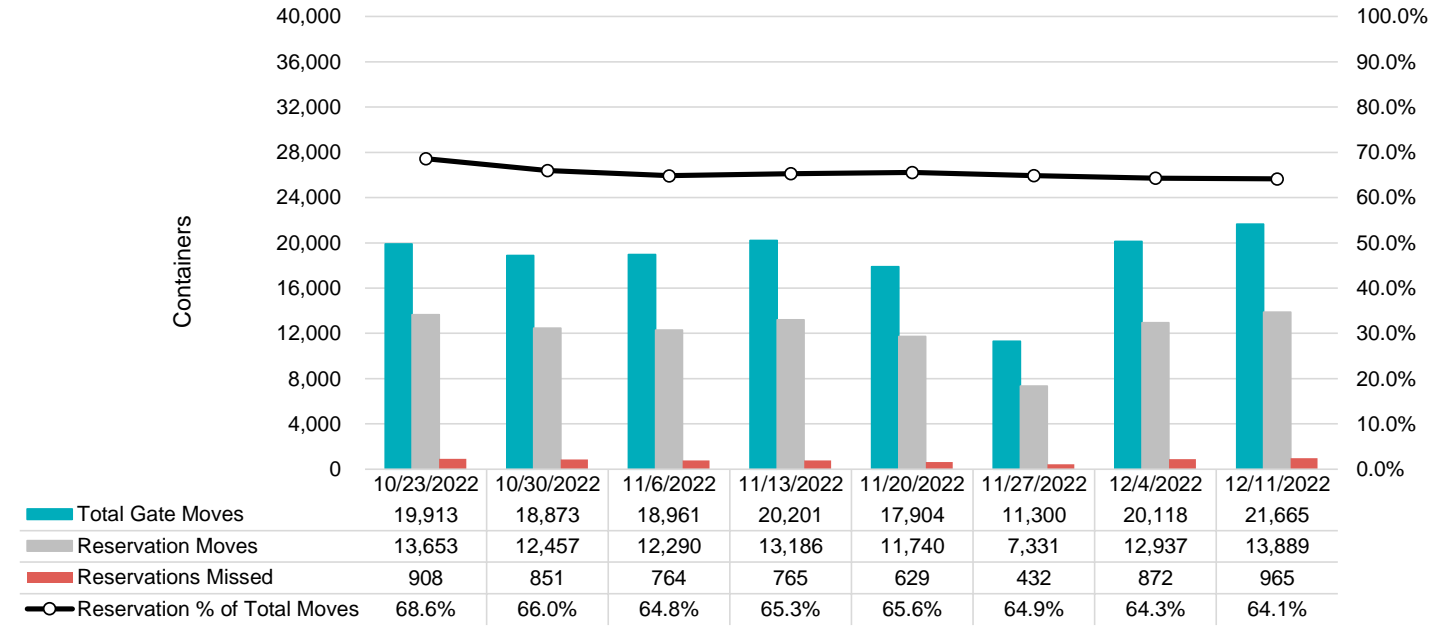

Port of Virginia Weekly Metrics

Gate Transactions

NIT Gate Transactions

VIG Gate Transactions

POV Gate Transactions

PPCY Gate Transactions

Please note: PPCY Gate Transactions are not included with POV Gate Transaction counts

Truck Reservation System and Hourly Transactions

NIT Truck Reservation Statistics

VIG Truck Reservation Statistics

POV Truck Reservation Statistics

POV Weekly Transactions by Terminal and Hour

Gate Containers and Dwell