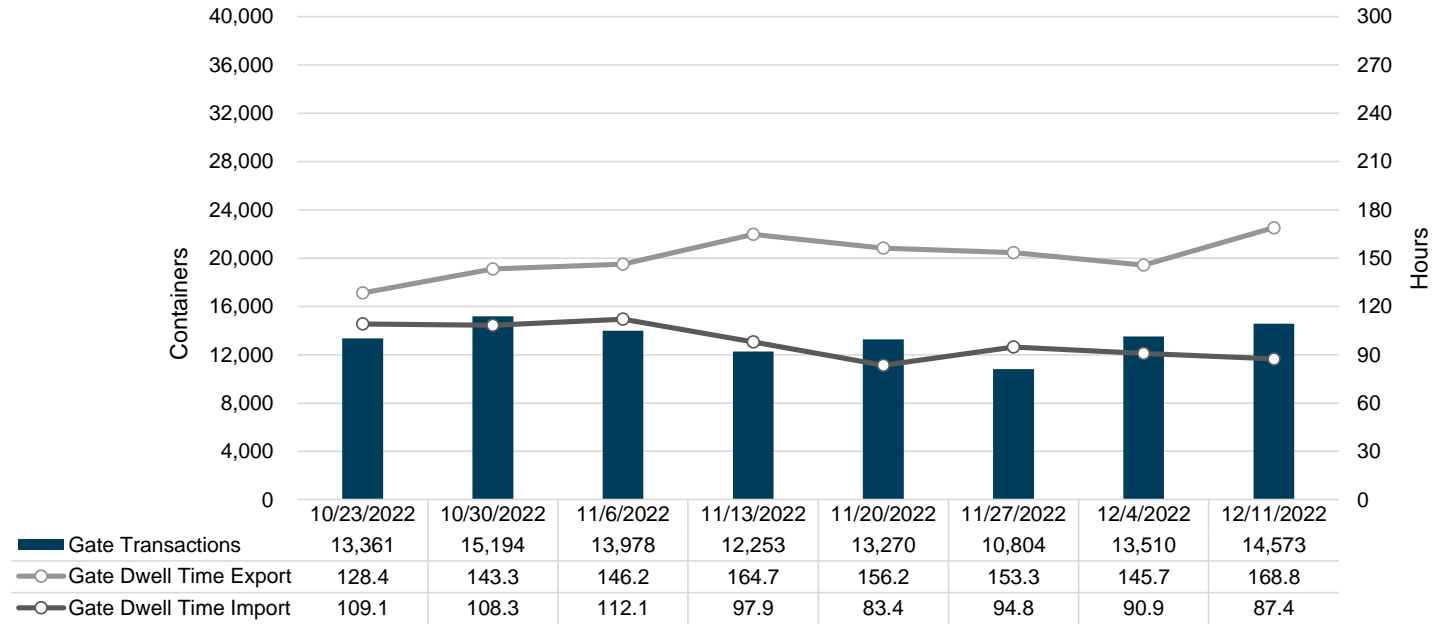

Port of Virginia Weekly Metrics

Gate Transactions

NIT Gate Transactions

VIG Gate Transactions

POV Gate Transactions

PPCY Gate Transactions

Please note: PPCY Gate Transactions are not included with POV Gate Transaction counts

Truck Reservation System and Hourly Transactions

NIT Truck Reservation Statistics

VIG Truck Reservation Statistics

POV Truck Reservation Statistics

POV Weekly Transactions by Terminal and Hour

Gate Containers and Dwell

NIT Gate Containers and Dwell

VIG Gate Containers and Dwell

Gate Transactions- Last 8 Weeks

POV Gate Containers and Dwell

Rail Containers and Dwell

NIT Rail Containers and Dwell

VIG Rail Containers and Dwell