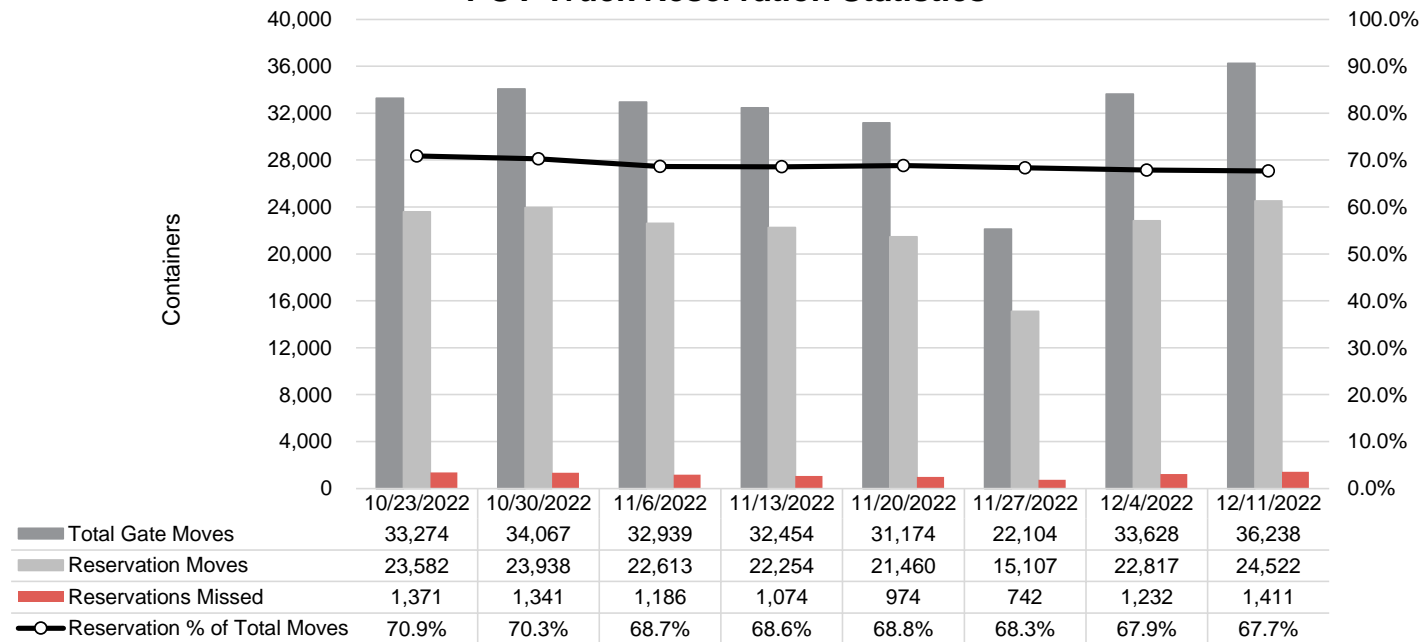

Port of Virginia Weekly Metrics

Gate Transactions

NIT Gate Transactions

VIG Gate Transactions

POV Gate Transactions

PPCY Gate Transactions

Please note: PPCY Gate Transactions are not included with POV Gate Transaction counts

Truck Reservation System and Hourly Transactions

NIT Truck Reservation Statistics

VIG Truck Reservation Statistics

POV Truck Reservation Statistics

POV Weekly Transactions by Terminal and Hour

Gate Containers and Dwell

NIT Gate Containers and Dwell

VIG Gate Containers and Dwell

Gate Transactions- Last 8 Weeks

POV Gate Containers and Dwell

Rail Containers and Dwell

NIT Rail Containers and Dwell

VIG Rail Containers and Dwell