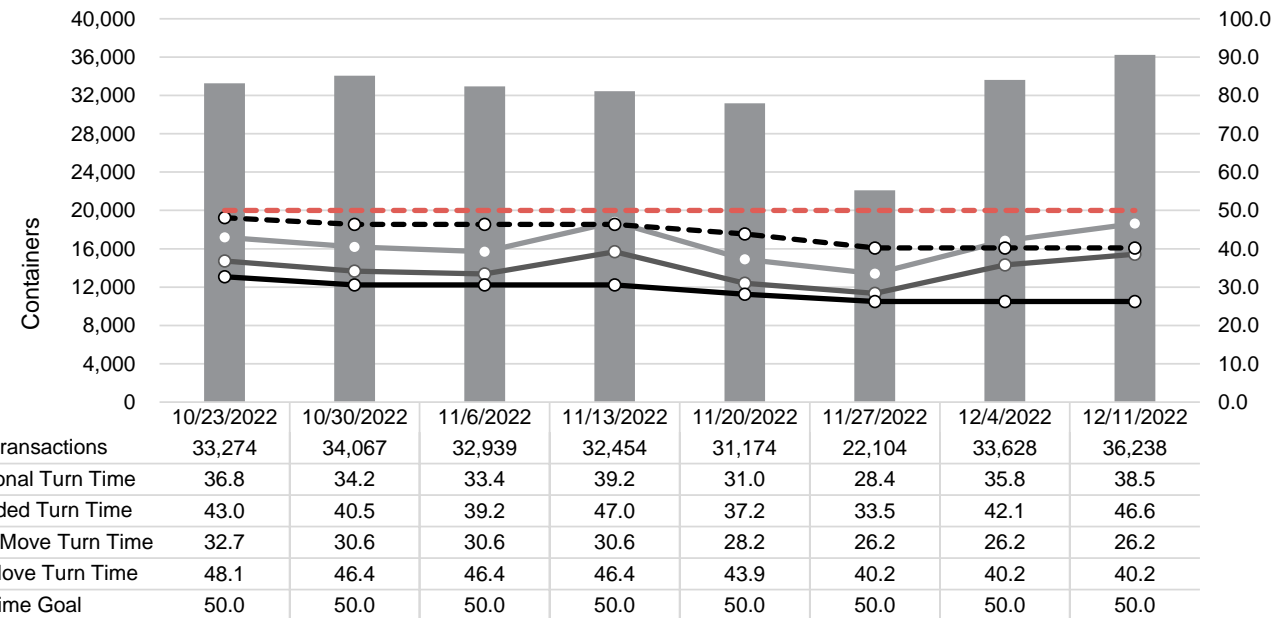

Port of Virginia Weekly Metrics

Gate Transactions

NIT Gate Transactions

VIG Gate Transactions

POV Gate Transactions

PPCY Gate Transactions

Please note: PPCY Gate Transactions are not included with POV Gate Transaction counts

Truck Reservation System and Hourly Transactions

NIT Truck Reservation Statistics

VIG Truck Reservation Statistics

POV Truck Reservation Statistics

POV Weekly Transactions by Terminal and Hour

Gate Containers and Dwell