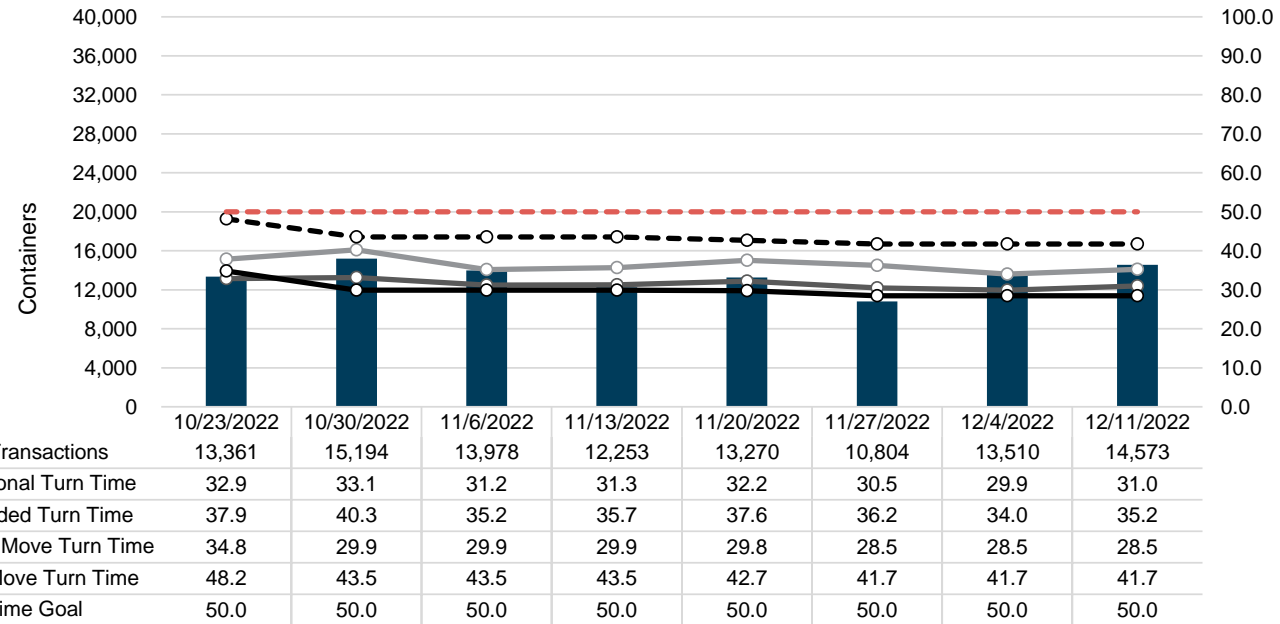

Port of Virginia Weekly Metrics

Gate Transactions

NIT Gate Transactions

VIG Gate Transactions

POV Gate Transactions

PPCY Gate Transactions

Please note: PPCY Gate Transactions are not included with POV Gate Transaction counts

Truck Reservation System and Hourly Transactions

NIT Truck Reservation Statistics

VIG Truck Reservation Statistics

POV Truck Reservation Statistics

POV Weekly Transactions by Terminal and Hour

Gate Containers and Dwell