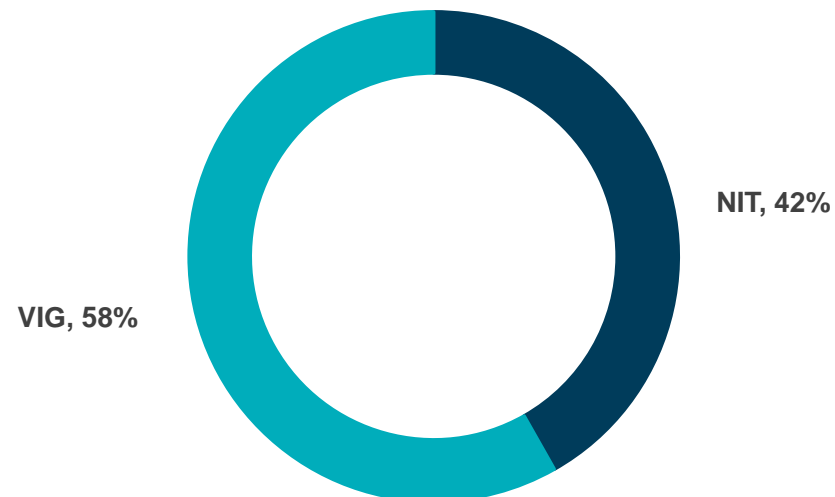

Truck Reservation System and Hourly Transactions

NIT Truck Reservation Statistics

VIG Truck Reservation Statistics

POV Truck Reservation Statistics

POV Weekly Transactions by Terminal and Hour

Gate Containers and Dwell

NIT Gate Containers and Dwell

VIG Gate Containers and Dwell

Gate Transactions- Last 8 Weeks

POV Gate Containers and Dwell

Rail Containers and Dwell

NIT Rail Containers and Dwell

VIG Rail Containers and Dwell