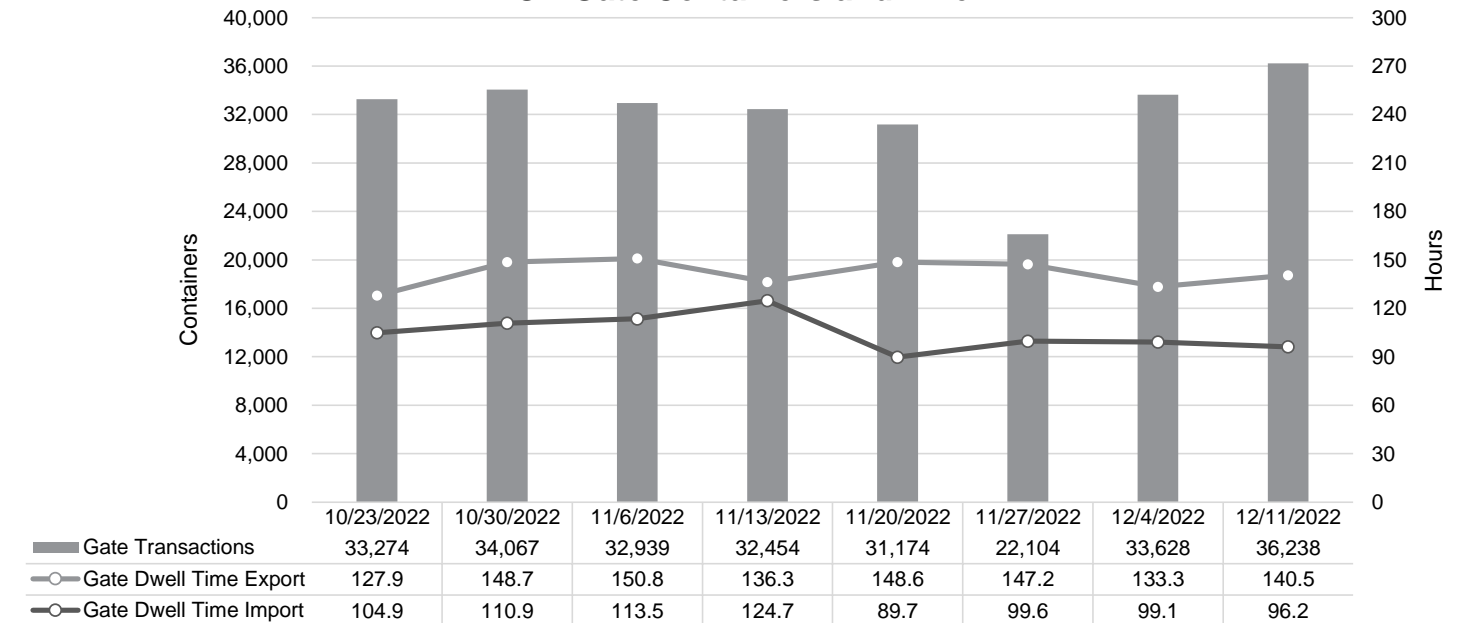

Truck Reservation System and Hourly Transactions

NIT Truck Reservation Statistics

VIG Truck Reservation Statistics

POV Truck Reservation Statistics

POV Weekly Transactions by Terminal and Hour

Gate Containers and Dwell

NIT Gate Containers and Dwell

VIG Gate Containers and Dwell

Gate Transactions- Last 8 Weeks

POV Gate Containers and Dwell

Rail Containers and Dwell

NIT Rail Containers and Dwell

VIG Rail Containers and Dwell

Rail Containers- Last 8 Weeks

POV Rail Containers and Dwell