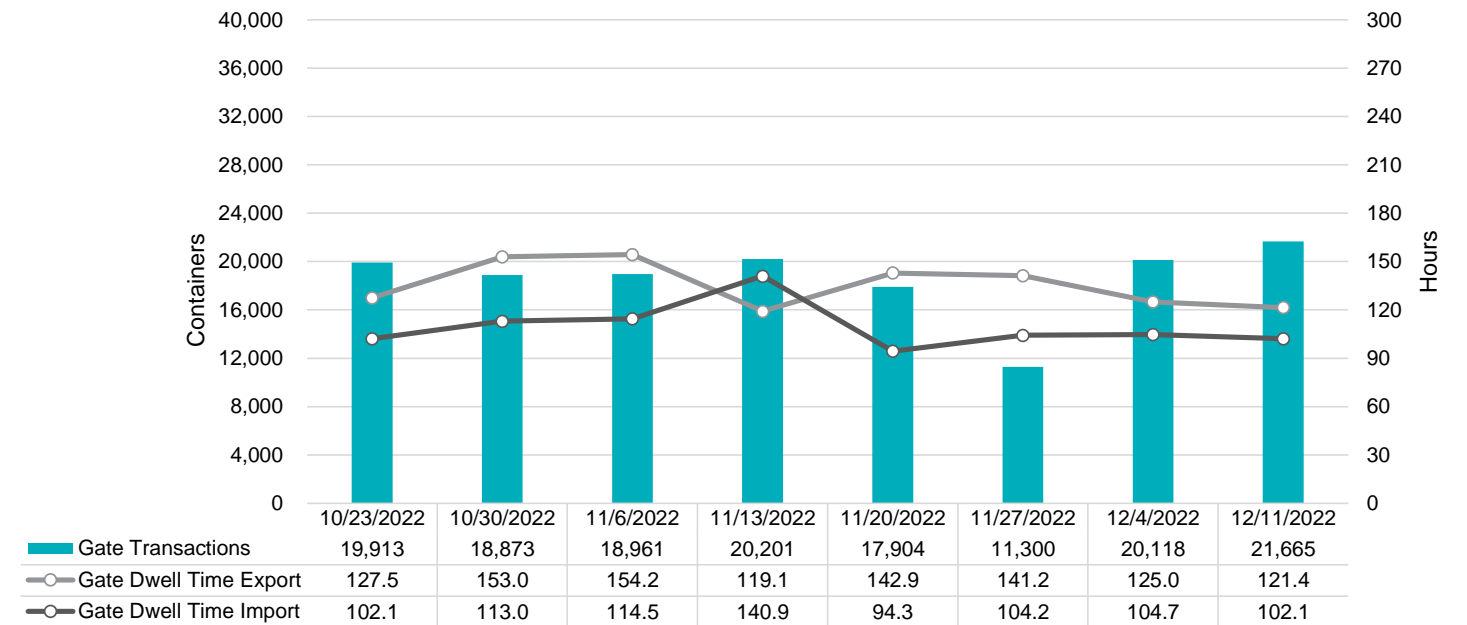

Port of Virginia Weekly Metrics

Gate Transactions

NIT Gate Transactions

VIG Gate Transactions

POV Gate Transactions

PPCY Gate Transactions

Please note: PPCY Gate Transactions are not included with POV Gate Transaction counts

Truck Reservation System and Hourly Transactions

NIT Truck Reservation Statistics

VIG Truck Reservation Statistics

POV Truck Reservation Statistics

POV Weekly Transactions by Terminal and Hour

Gate Containers and Dwell

NIT Gate Containers and Dwell

VIG Gate Containers and Dwell

Gate Transactions- Last 8 Weeks

POV Gate Containers and Dwell

Rail Containers and Dwell

NIT Rail Containers and Dwell

VIG Rail Containers and Dwell