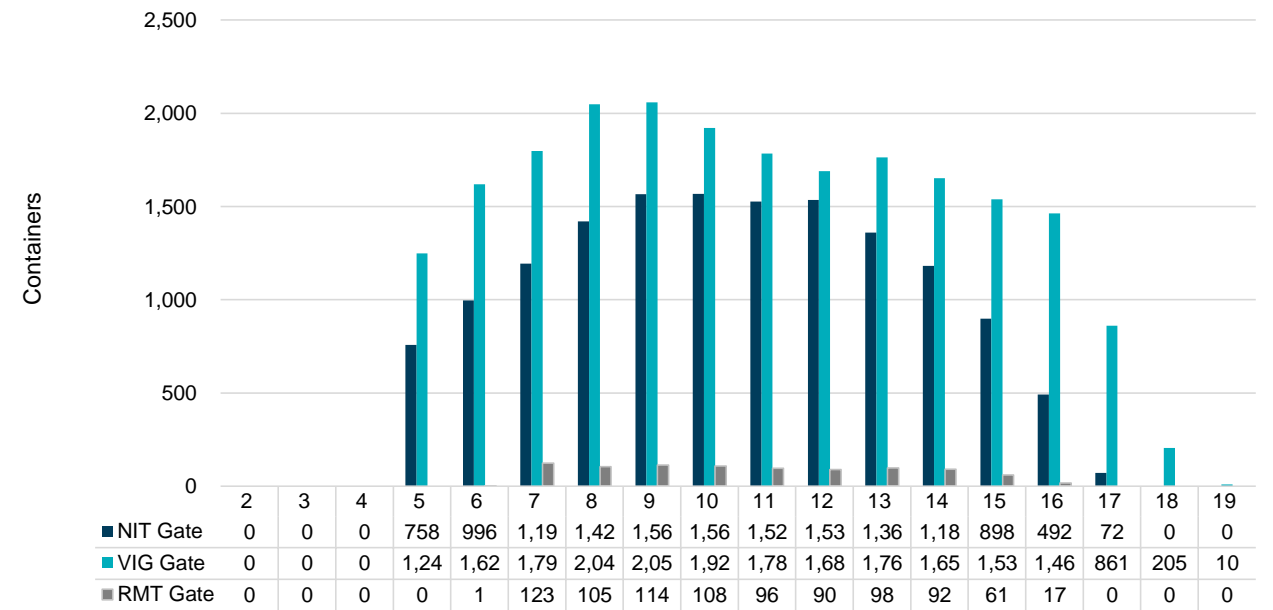

Port of Virginia Weekly Metrics

Gate Transactions

NIT Gate Transactions

VIG Gate Transactions

POV Gate Transactions

PPCY Gate Transactions

Please note: PPCY Gate Transactions are not included with POV Gate Transaction counts

Truck Reservation System and Hourly Transactions

NIT Truck Reservation Statistics

VIG Truck Reservation Statistics

POV Truck Reservation Statistics

POV Weekly Transactions by Terminal and Hour

Gate Containers and Dwell

NIT Gate Containers and Dwell

VIG Gate Containers and Dwell

Gate Transactions- Last 8 Weeks

POV Gate Containers and Dwell

Rail Containers and Dwell

NIT Rail Containers and Dwell

VIG Rail Containers and Dwell