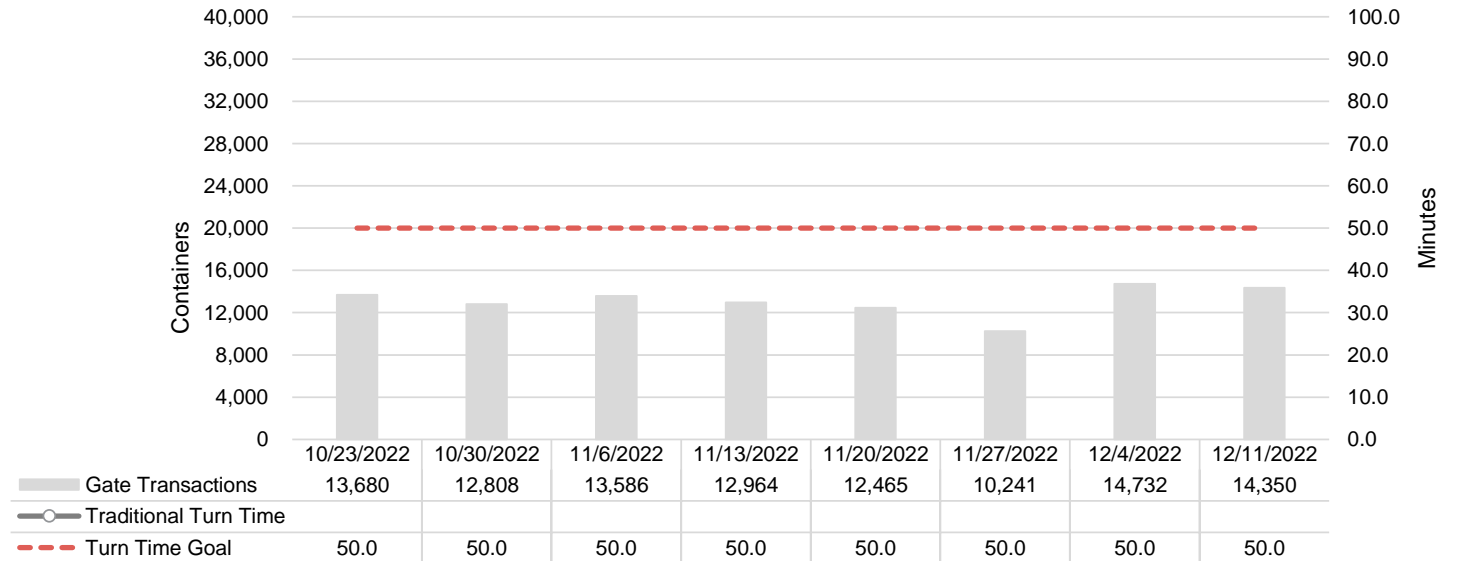

Port of Virginia Weekly Metrics

Gate Transactions

NIT Gate Transactions

VIG Gate Transactions

POV Gate Transactions

PPCY Gate Transactions

Please note: PPCY Gate Transactions are not included with POV Gate Transaction counts

Truck Reservation System and Hourly Transactions

NIT Truck Reservation Statistics

VIG Truck Reservation Statistics

POV Truck Reservation Statistics

POV Weekly Transactions by Terminal and Hour

Gate Containers and Dwell