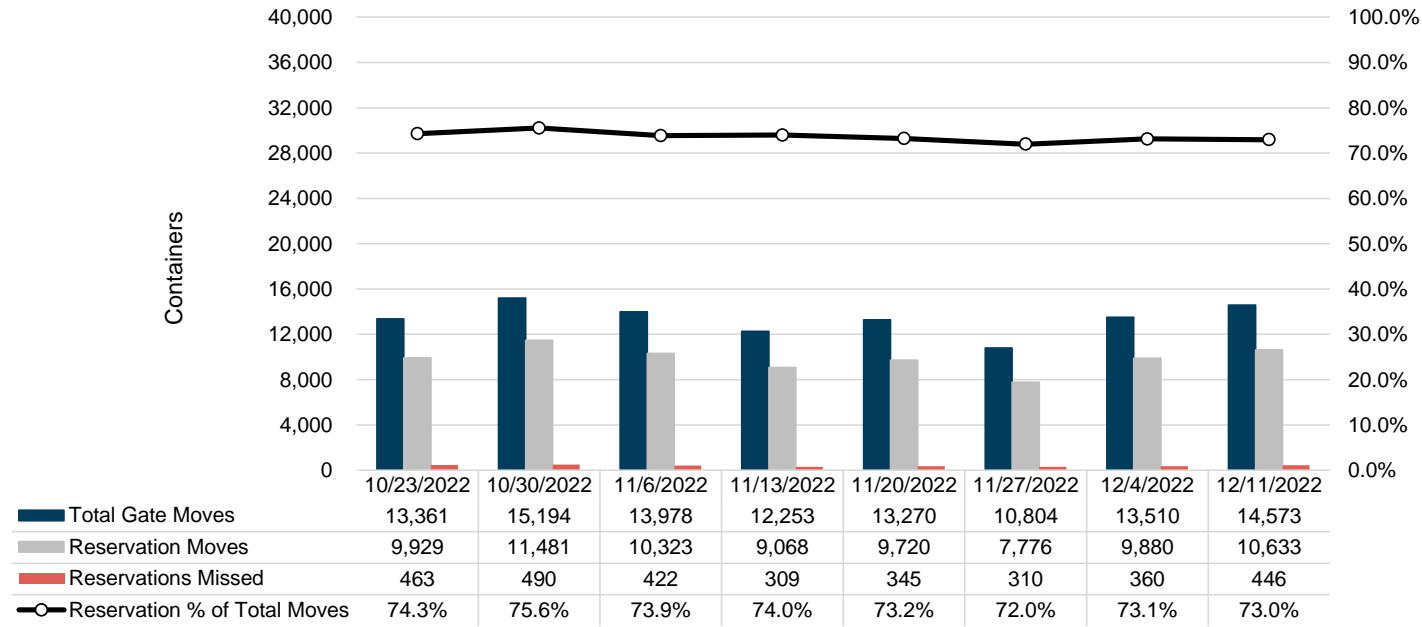

Port of Virginia Weekly Metrics

Gate Transactions

NIT Gate Transactions

VIG Gate Transactions

POV Gate Transactions

PPCY Gate Transactions

Please note: PPCY Gate Transactions are not included with POV Gate Transaction counts

Truck Reservation System and Hourly Transactions

NIT Truck Reservation Statistics

VIG Truck Reservation Statistics

POV Truck Reservation Statistics

POV Weekly Transactions by Terminal and Hour

Gate Containers and Dwell