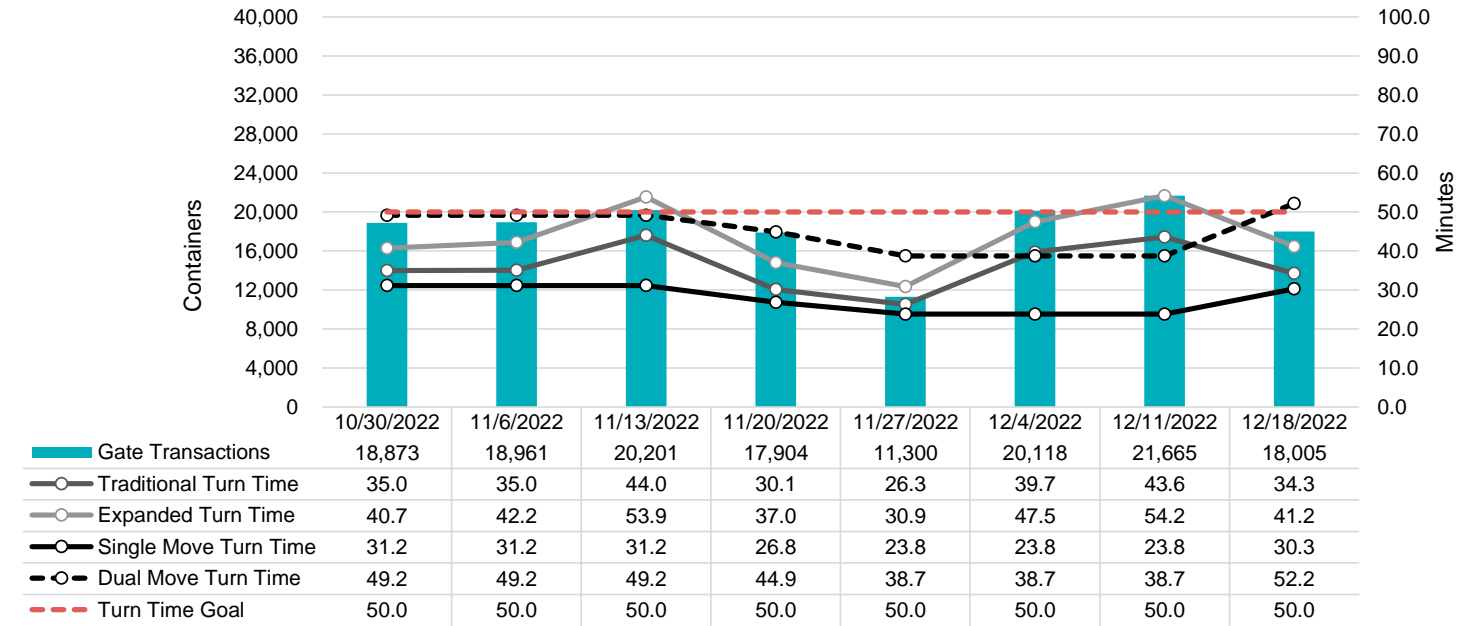

VIG Gate Transactions