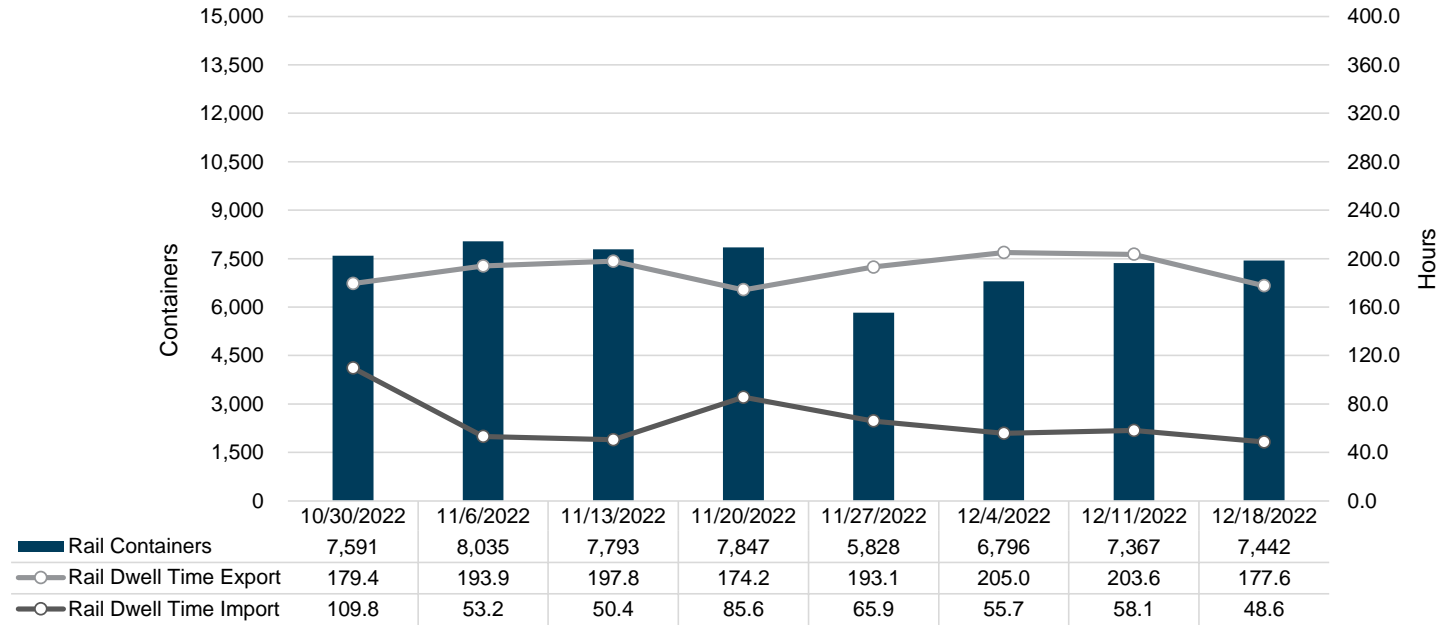

Rail Containers and Dwell

NIT Rail Containers and Dwell