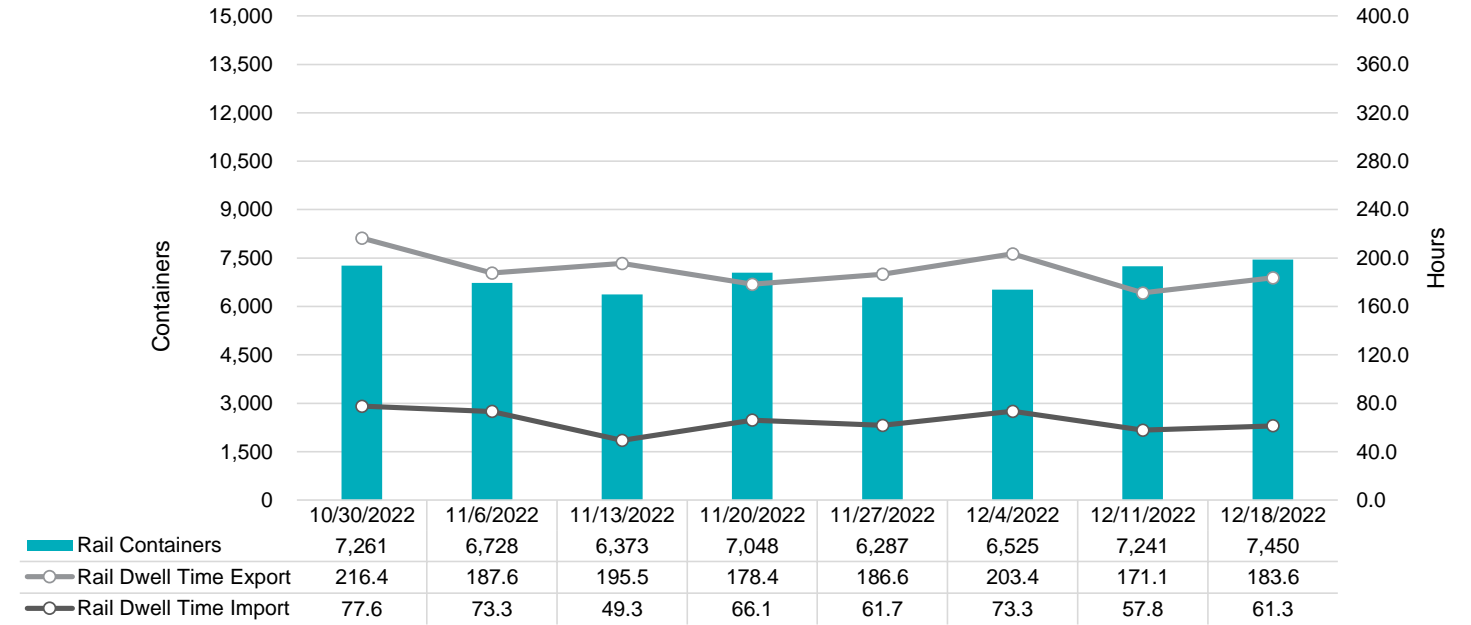

VIG Rail Containers and Dwell