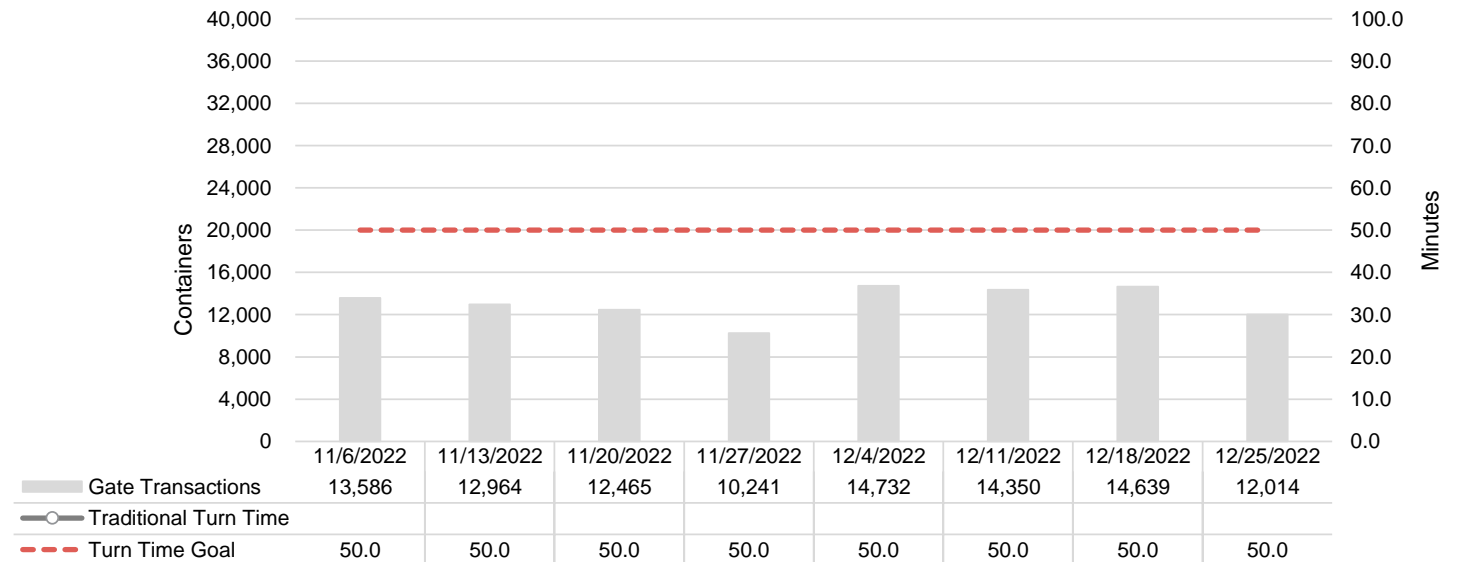

Port of Virginia Weekly Metrics

Gate Transactions

NIT Gate Transactions

VIG Gate Transactions

POV Gate Transactions

PPCY Gate Transactions

Please note: PPCY Gate Transactions are not included with POV Gate Transaction counts

Truck Reservation System and Hourly Transactions

NIT Truck Reservation Statistics

VIG Truck Reservation Statistics

POV Truck Reservation Statistics

POV Weekly Transactions by Terminal and Hour

Gate Containers and Dwell