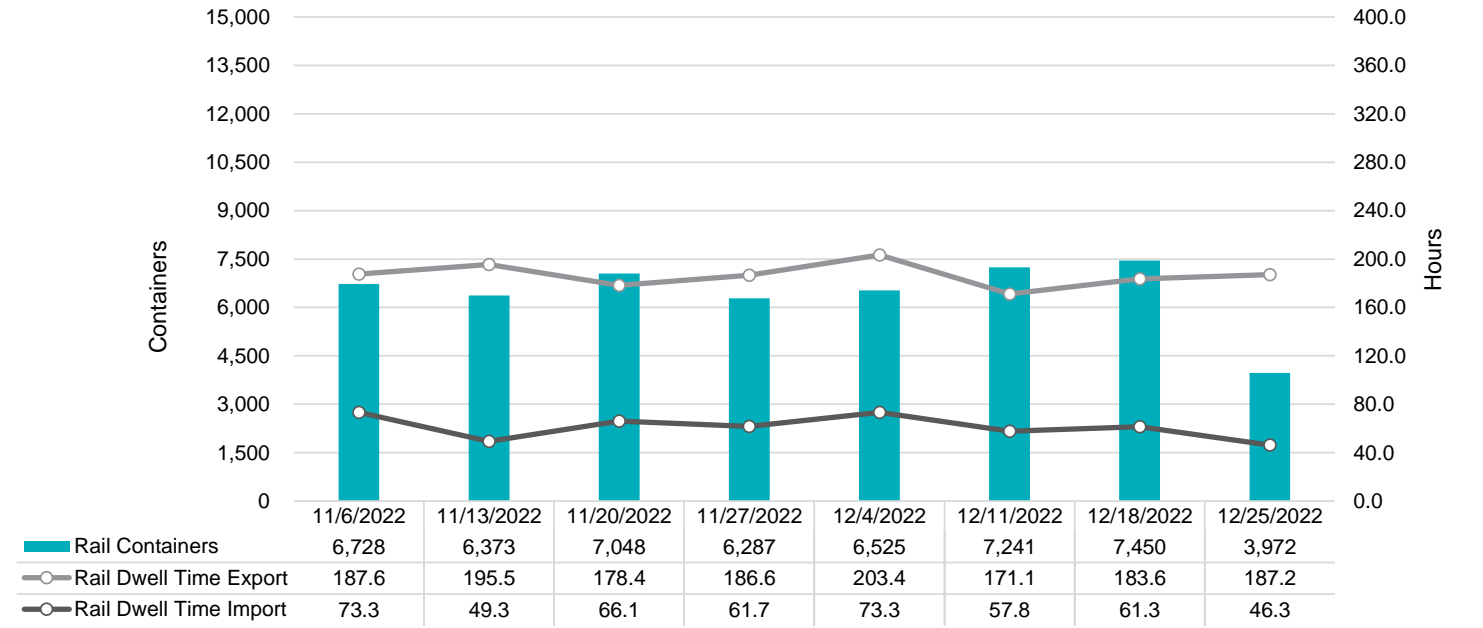

Truck Reservation System and Hourly Transactions

NIT Truck Reservation Statistics

VIG Truck Reservation Statistics

POV Truck Reservation Statistics

POV Weekly Transactions by Terminal and Hour

Gate Containers and Dwell

NIT Gate Containers and Dwell

VIG Gate Containers and Dwell

Gate Transactions- Last 8 Weeks

POV Gate Containers and Dwell

Rail Containers and Dwell

NIT Rail Containers and Dwell

VIG Rail Containers and Dwell

Rail Containers- Last 8 Weeks

POV Rail Containers and Dwell