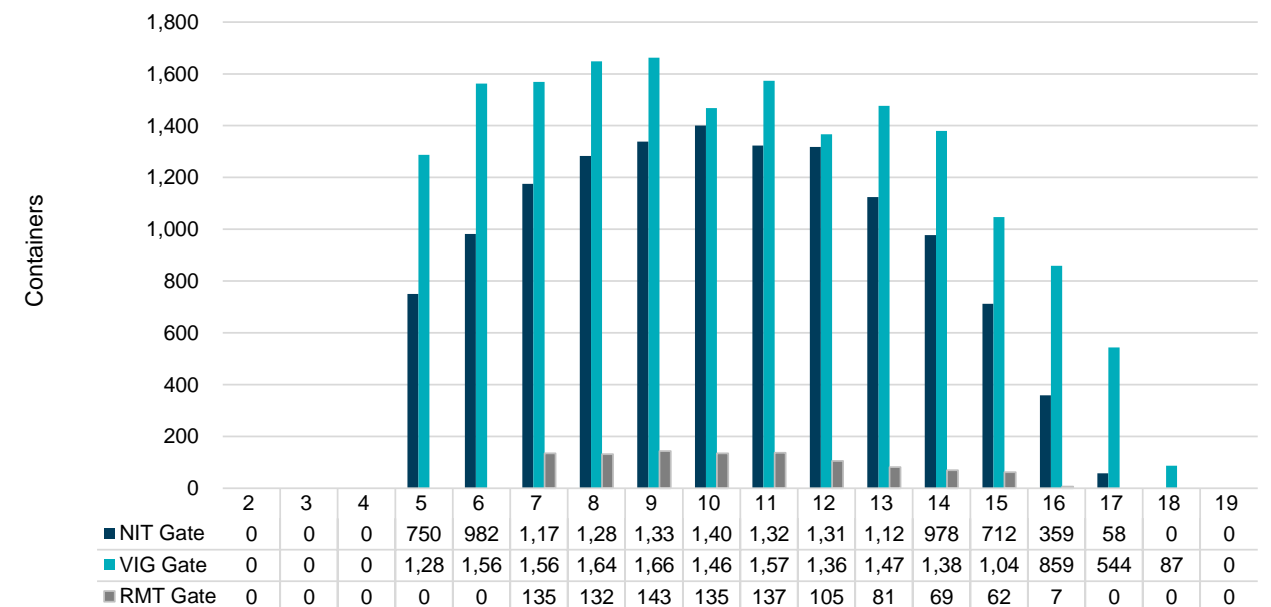

Port of Virginia Weekly Metrics

Gate Transactions

NIT Gate Transactions

VIG Gate Transactions

POV Gate Transactions

PPCY Gate Transactions

Please note: PPCY Gate Transactions are not included with POV Gate Transaction counts

Truck Reservation System and Hourly Transactions

NIT Truck Reservation Statistics

VIG Truck Reservation Statistics

POV Truck Reservation Statistics

POV Weekly Transactions by Terminal and Hour

Gate Containers and Dwell

NIT Gate Containers and Dwell

VIG Gate Containers and Dwell

Gate Transactions- Last 8 Weeks

POV Gate Containers and Dwell

Rail Containers and Dwell

NIT Rail Containers and Dwell

VIG Rail Containers and Dwell