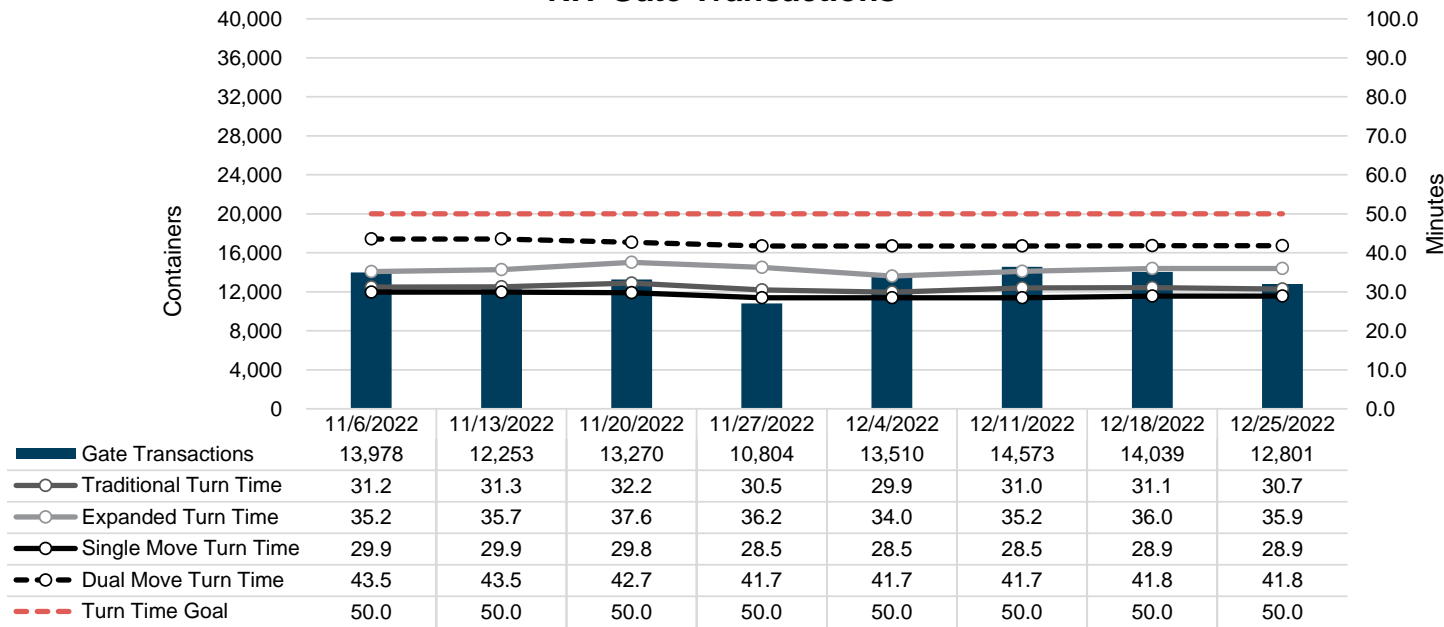

Port of Virginia Weekly Metrics

Gate Transactions

NIT Gate Transactions

VIG Gate Transactions

POV Gate Transactions

PPCY Gate Transactions

Please note: PPCY Gate Transactions are not included with POV Gate Transaction counts

Truck Reservation System and Hourly Transactions

NIT Truck Reservation Statistics

VIG Truck Reservation Statistics

POV Truck Reservation Statistics

POV Weekly Transactions by Terminal and Hour

Gate Containers and Dwell