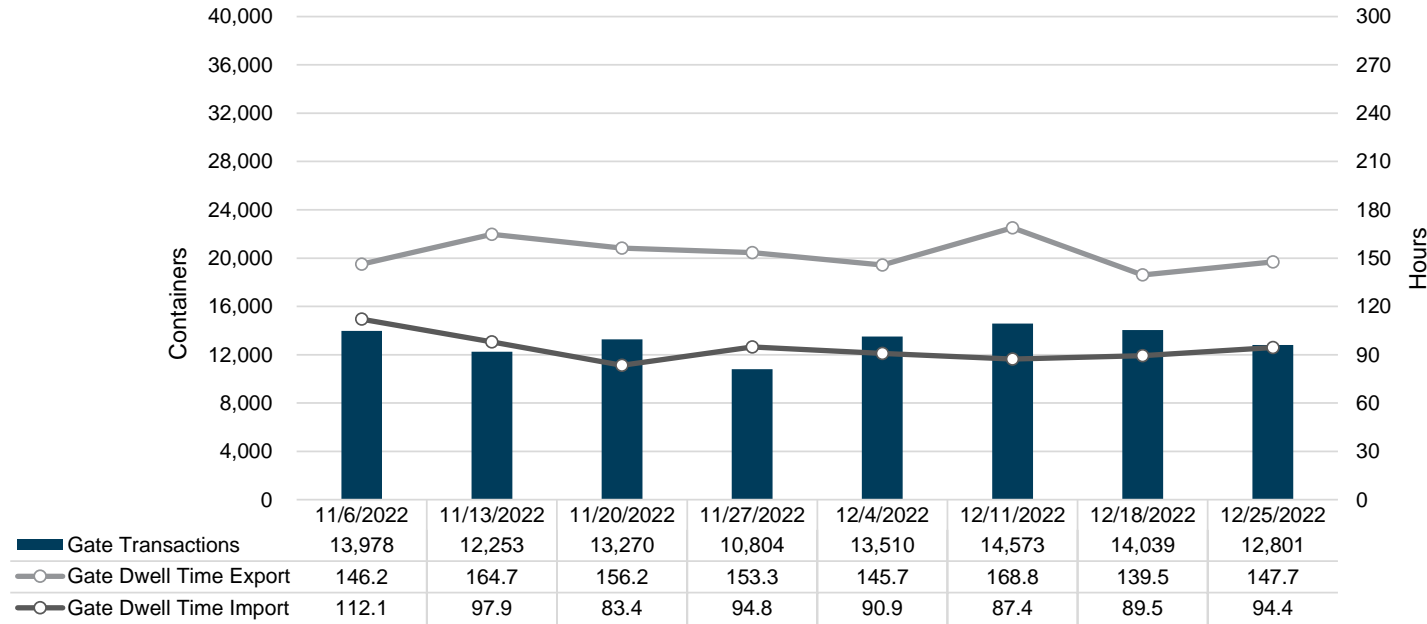

Port of Virginia Weekly Metrics

Gate Transactions

NIT Gate Transactions

VIG Gate Transactions

POV Gate Transactions

PPCY Gate Transactions

Please note: PPCY Gate Transactions are not included with POV Gate Transaction counts

Truck Reservation System and Hourly Transactions

NIT Truck Reservation Statistics

VIG Truck Reservation Statistics

POV Truck Reservation Statistics

POV Weekly Transactions by Terminal and Hour

Gate Containers and Dwell

NIT Gate Containers and Dwell

VIG Gate Containers and Dwell

Gate Transactions- Last 8 Weeks

POV Gate Containers and Dwell

Rail Containers and Dwell

NIT Rail Containers and Dwell

VIG Rail Containers and Dwell