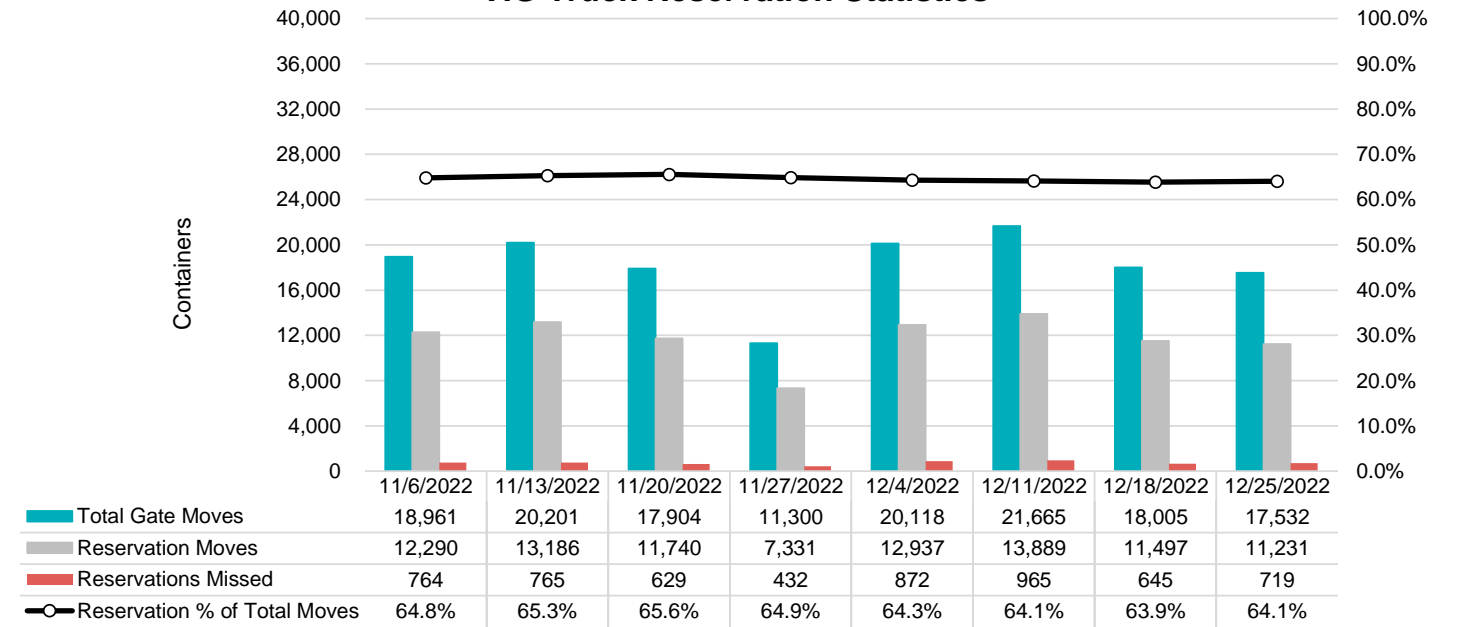

Port of Virginia Weekly Metrics

Gate Transactions

NIT Gate Transactions

VIG Gate Transactions

POV Gate Transactions

PPCY Gate Transactions

Please note: PPCY Gate Transactions are not included with POV Gate Transaction counts

Truck Reservation System and Hourly Transactions

NIT Truck Reservation Statistics

VIG Truck Reservation Statistics

POV Truck Reservation Statistics

POV Weekly Transactions by Terminal and Hour

Gate Containers and Dwell