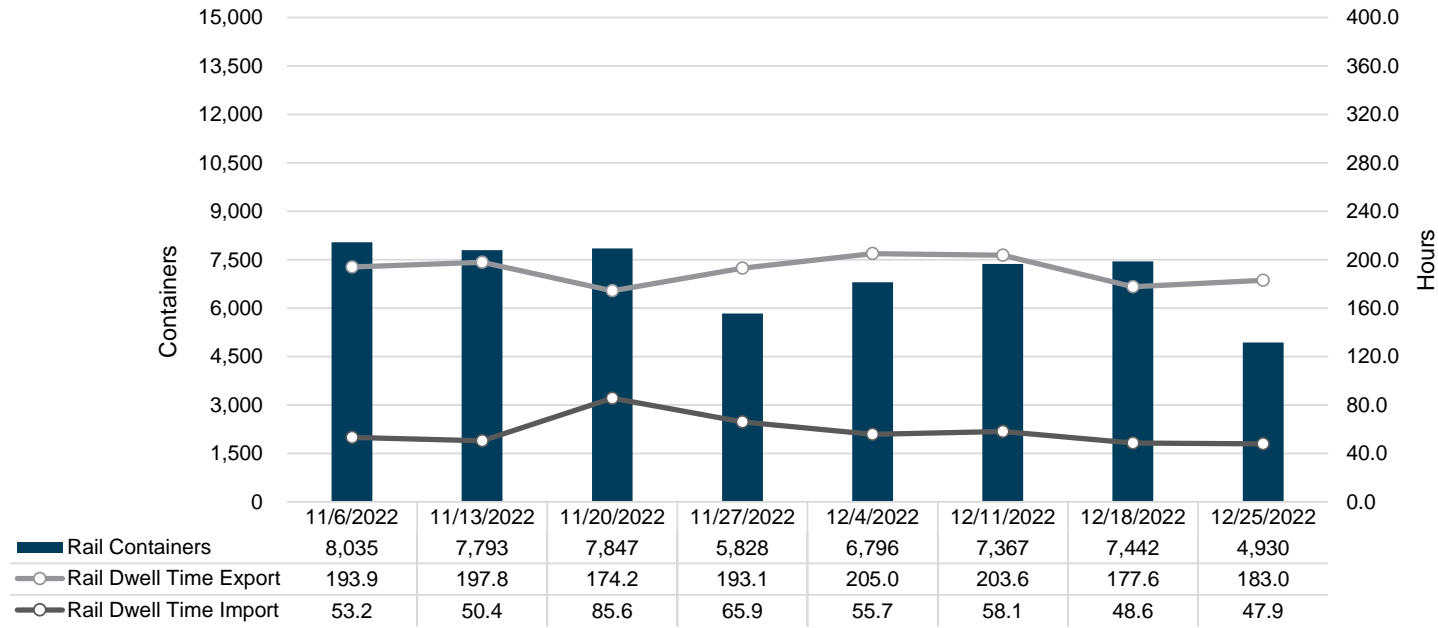

Truck Reservation System and Hourly Transactions

NIT Truck Reservation Statistics

VIG Truck Reservation Statistics

POV Truck Reservation Statistics

POV Weekly Transactions by Terminal and Hour

Gate Containers and Dwell

NIT Gate Containers and Dwell

VIG Gate Containers and Dwell

Gate Transactions- Last 8 Weeks

POV Gate Containers and Dwell

Rail Containers and Dwell

NIT Rail Containers and Dwell

VIG Rail Containers and Dwell

Rail Containers- Last 8 Weeks

POV Rail Containers and Dwell