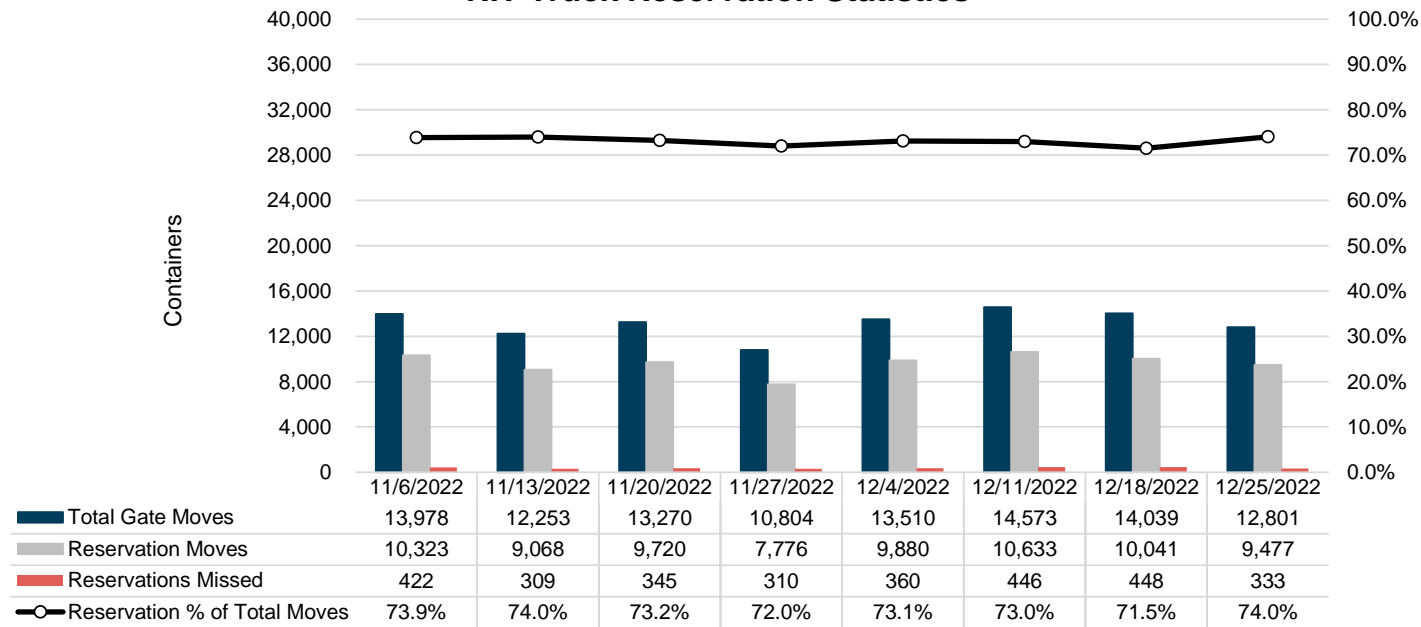

Port of Virginia Weekly Metrics

Gate Transactions

NIT Gate Transactions

VIG Gate Transactions

POV Gate Transactions

PPCY Gate Transactions

Please note: PPCY Gate Transactions are not included with POV Gate Transaction counts

Truck Reservation System and Hourly Transactions

NIT Truck Reservation Statistics

VIG Truck Reservation Statistics

POV Truck Reservation Statistics

POV Weekly Transactions by Terminal and Hour

Gate Containers and Dwell