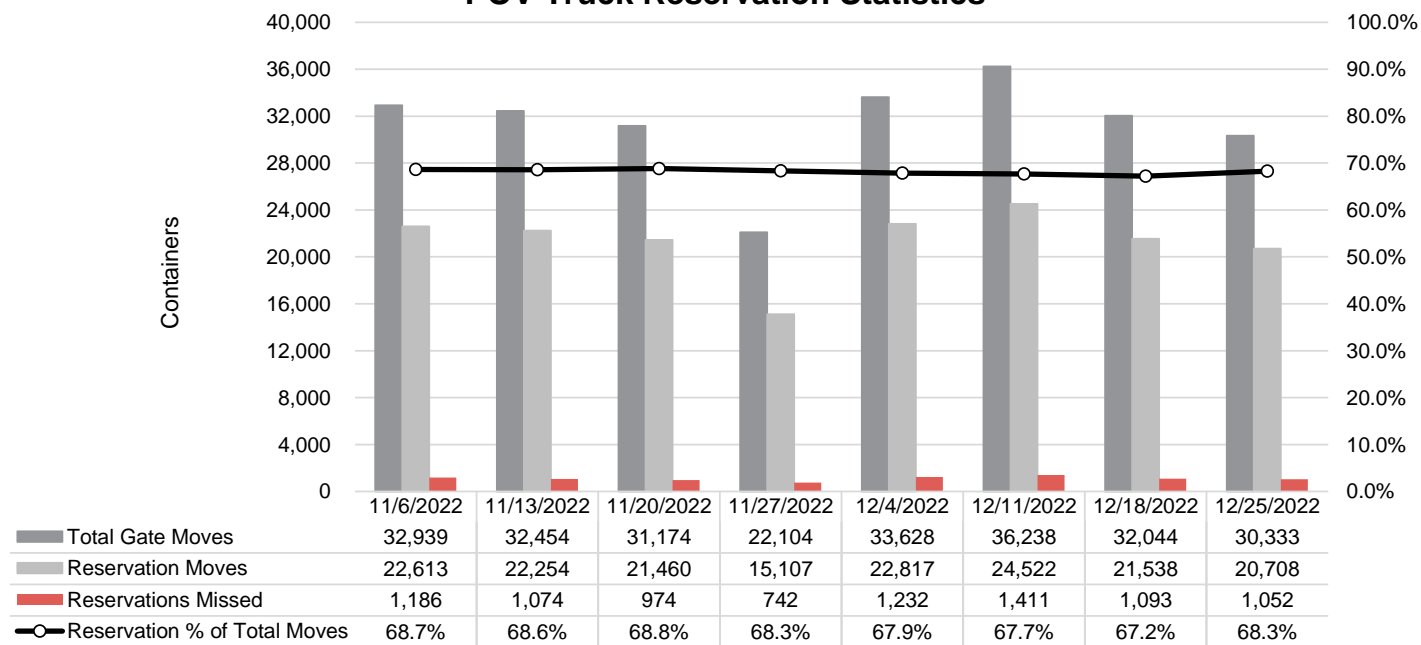

Port of Virginia Weekly Metrics

Gate Transactions

NIT Gate Transactions

VIG Gate Transactions

POV Gate Transactions

PPCY Gate Transactions

Please note: PPCY Gate Transactions are not included with POV Gate Transaction counts

Truck Reservation System and Hourly Transactions

NIT Truck Reservation Statistics

VIG Truck Reservation Statistics

POV Truck Reservation Statistics

POV Weekly Transactions by Terminal and Hour

Gate Containers and Dwell

NIT Gate Containers and Dwell

VIG Gate Containers and Dwell

Gate Transactions- Last 8 Weeks

POV Gate Containers and Dwell

Rail Containers and Dwell

NIT Rail Containers and Dwell

VIG Rail Containers and Dwell