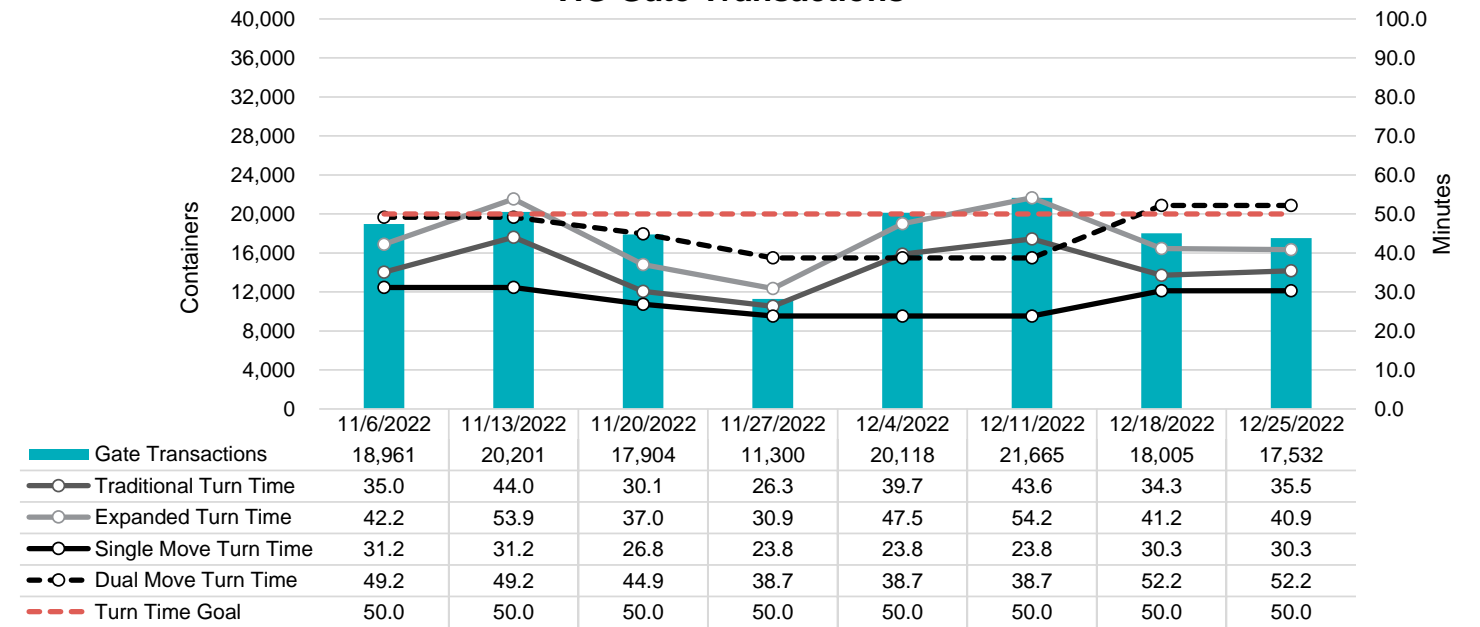

Port of Virginia Weekly Metrics

Gate Transactions

NIT Gate Transactions

VIG Gate Transactions

POV Gate Transactions

PPCY Gate Transactions

Please note: PPCY Gate Transactions are not included with POV Gate Transaction counts

Truck Reservation System and Hourly Transactions

NIT Truck Reservation Statistics

VIG Truck Reservation Statistics

POV Truck Reservation Statistics

POV Weekly Transactions by Terminal and Hour

Gate Containers and Dwell