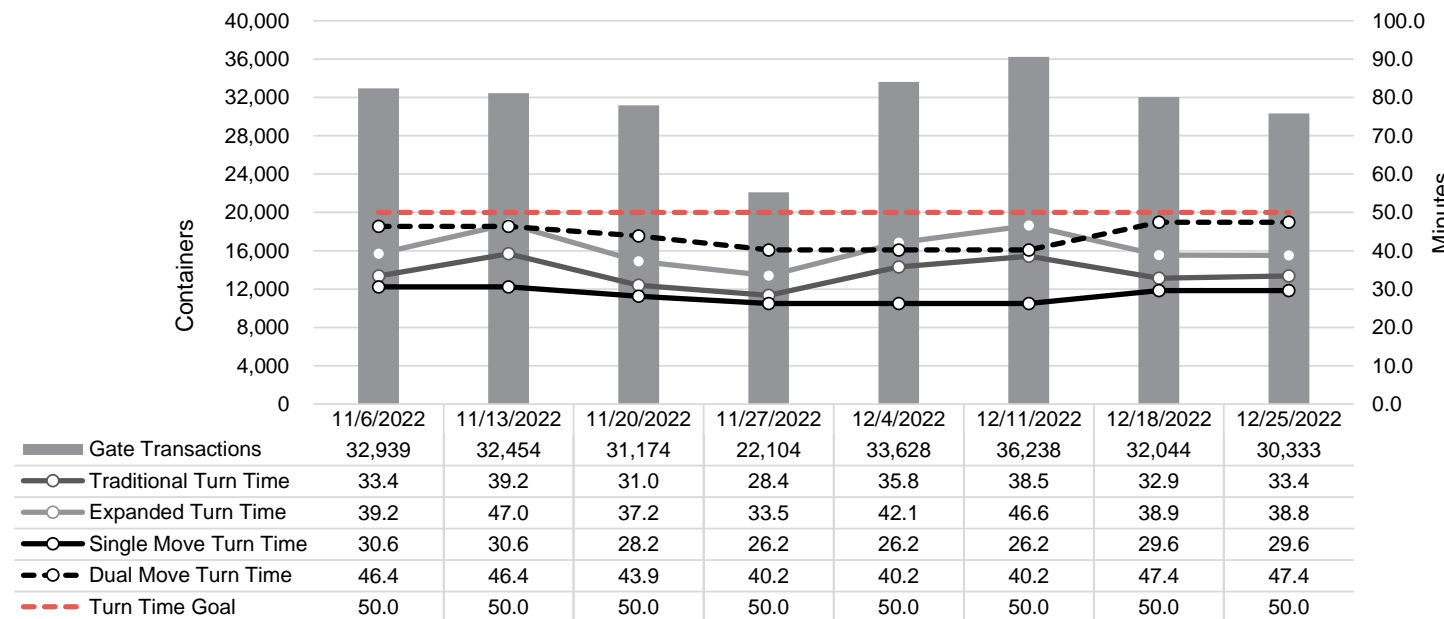

Port of Virginia Weekly Metrics

Gate Transactions

NIT Gate Transactions

VIG Gate Transactions

POV Gate Transactions

PPCY Gate Transactions

Please note: PPCY Gate Transactions are not included with POV Gate Transaction counts

Truck Reservation System and Hourly Transactions

NIT Truck Reservation Statistics

VIG Truck Reservation Statistics

POV Truck Reservation Statistics

POV Weekly Transactions by Terminal and Hour

Gate Containers and Dwell