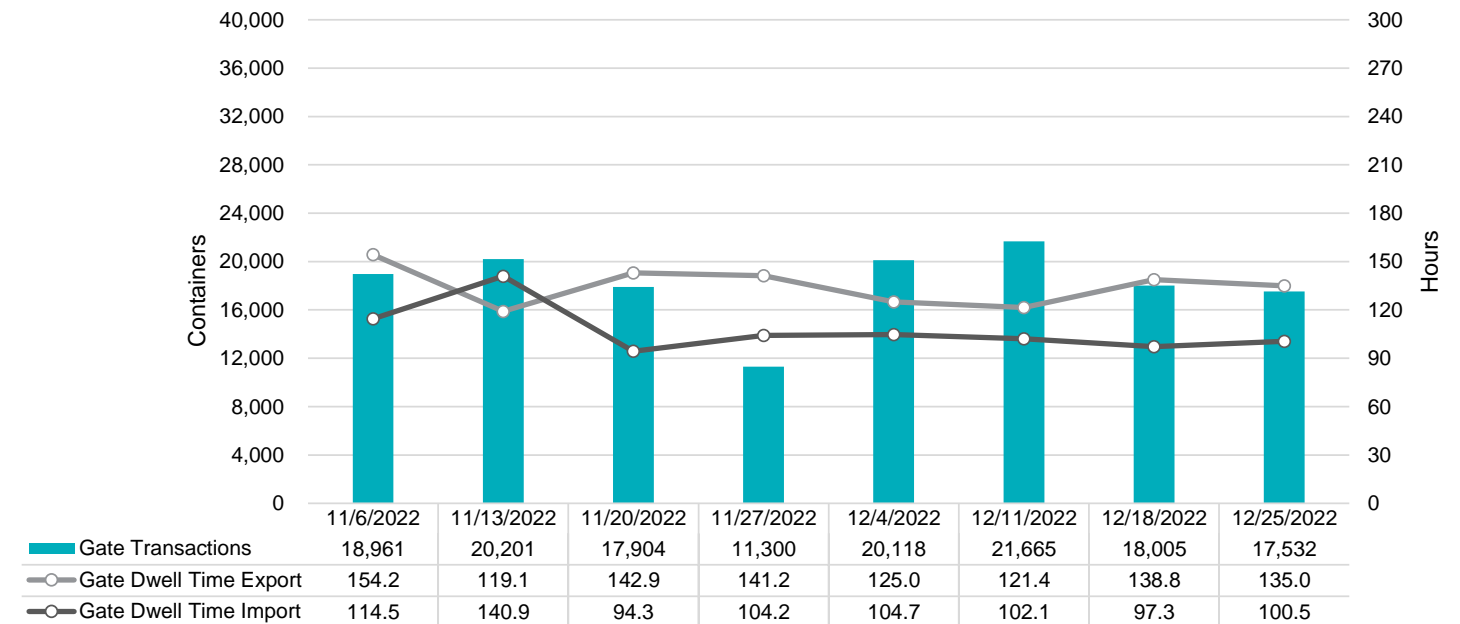

Port of Virginia Weekly Metrics

Gate Transactions

NIT Gate Transactions

VIG Gate Transactions

POV Gate Transactions

PPCY Gate Transactions

Please note: PPCY Gate Transactions are not included with POV Gate Transaction counts

Truck Reservation System and Hourly Transactions

NIT Truck Reservation Statistics

VIG Truck Reservation Statistics

POV Truck Reservation Statistics

POV Weekly Transactions by Terminal and Hour

Gate Containers and Dwell

NIT Gate Containers and Dwell

VIG Gate Containers and Dwell

Gate Transactions- Last 8 Weeks

POV Gate Containers and Dwell

Rail Containers and Dwell

NIT Rail Containers and Dwell

VIG Rail Containers and Dwell