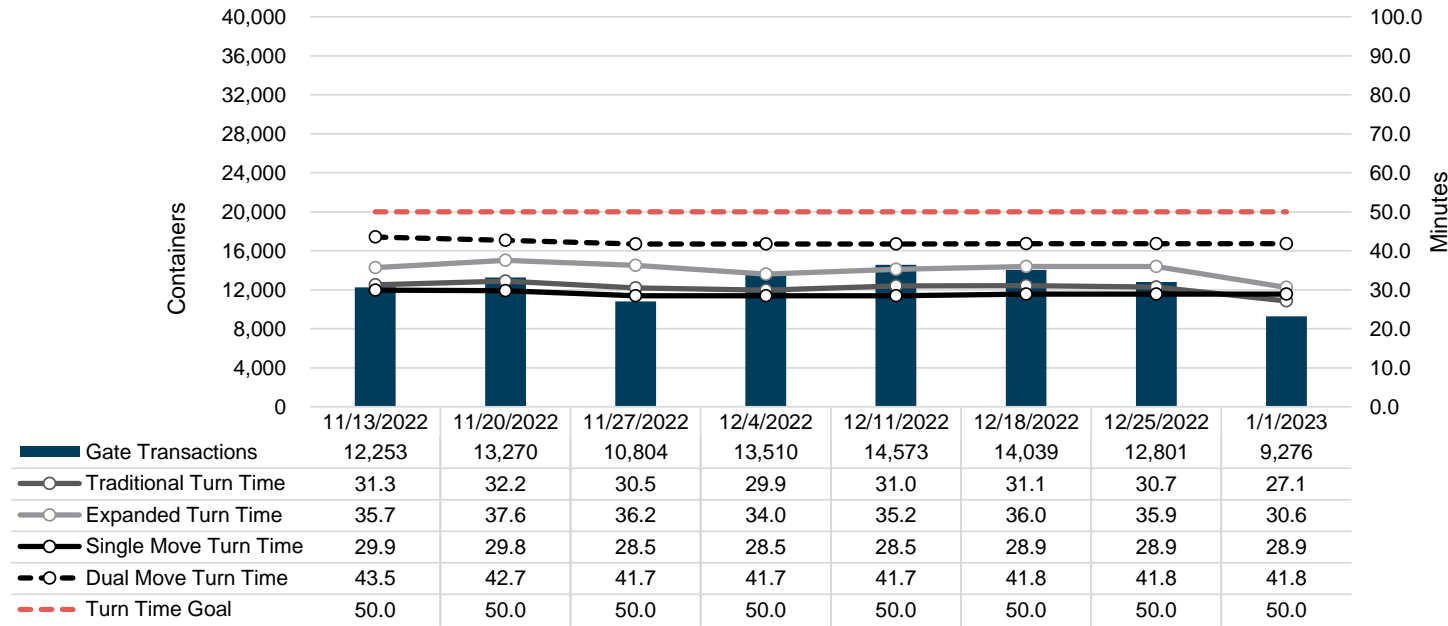

Port of Virginia Weekly Metrics

Gate Transactions

NIT Gate Transactions