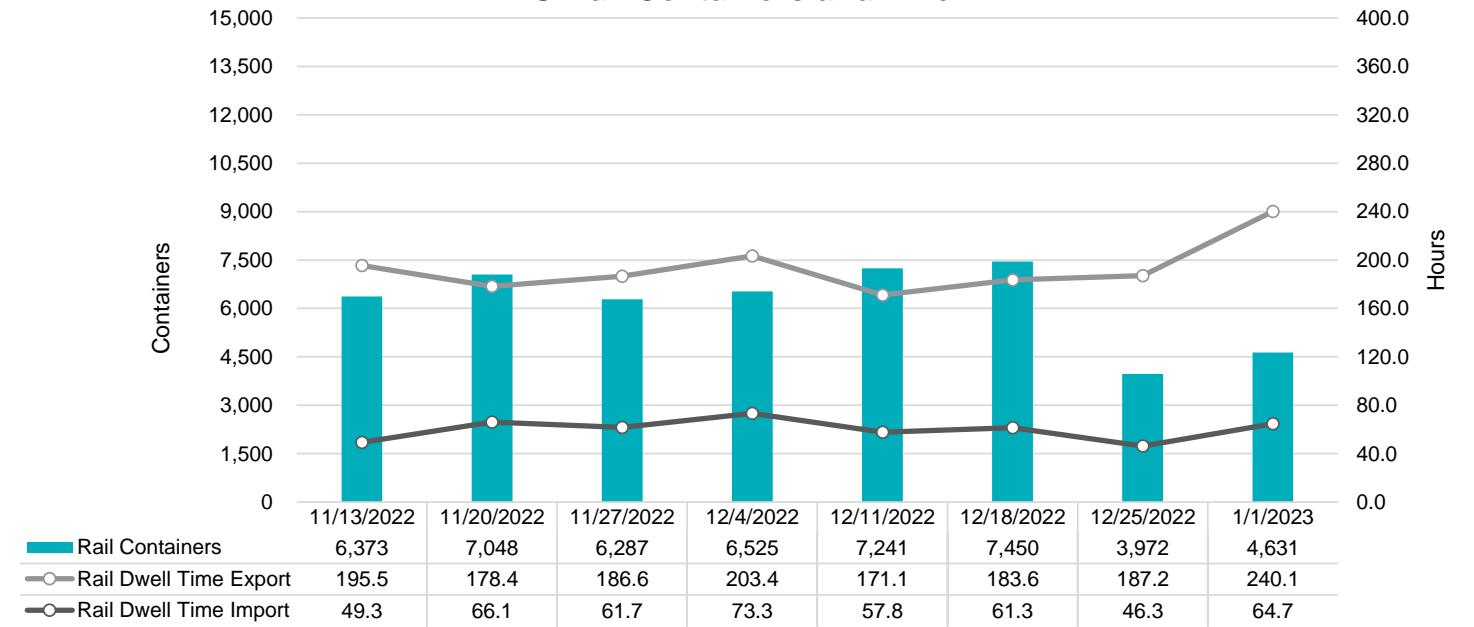

VIG Rail Containers and Dwell