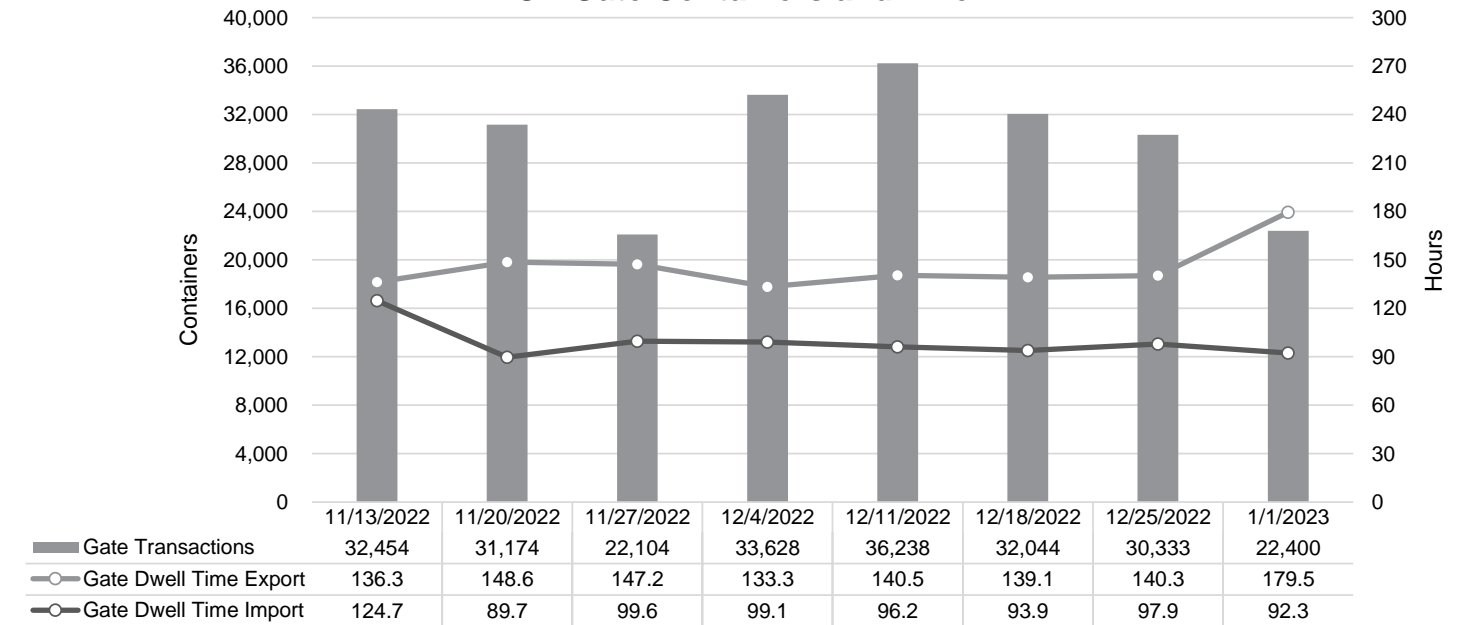

POV Gate Containers and Dwell