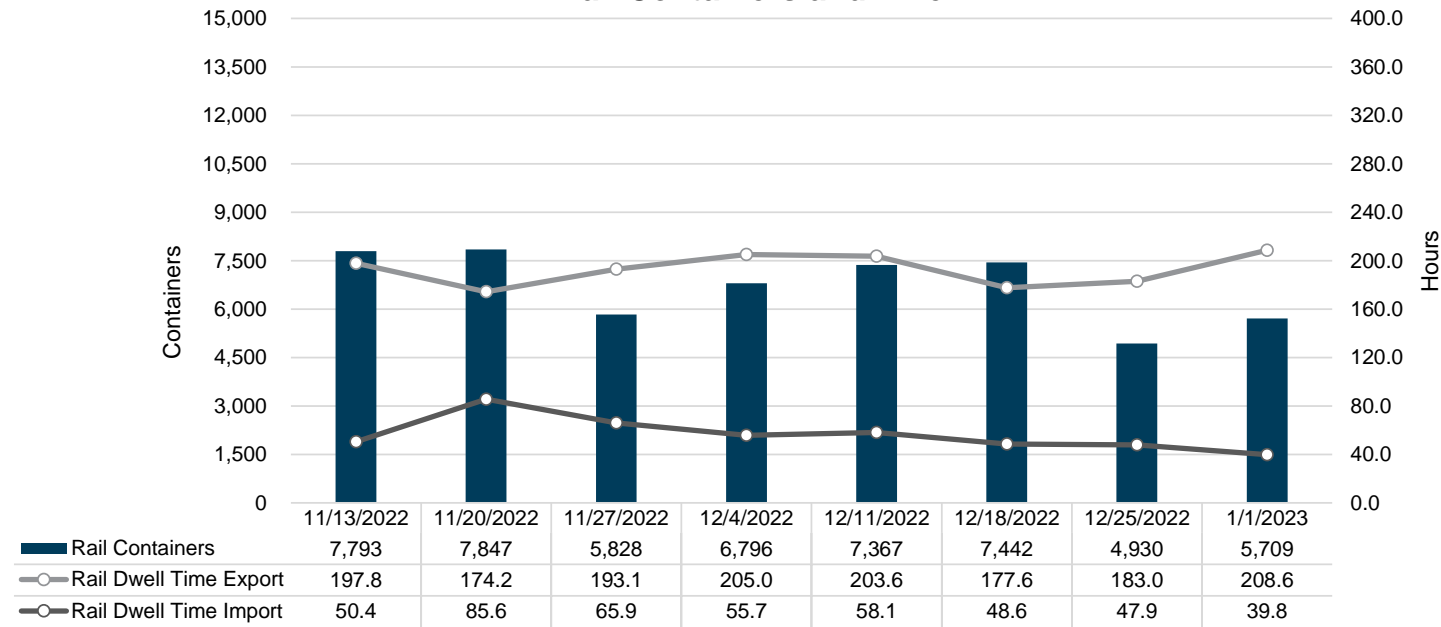

Rail Containers and Dwell

NIT Rail Containers and Dwell