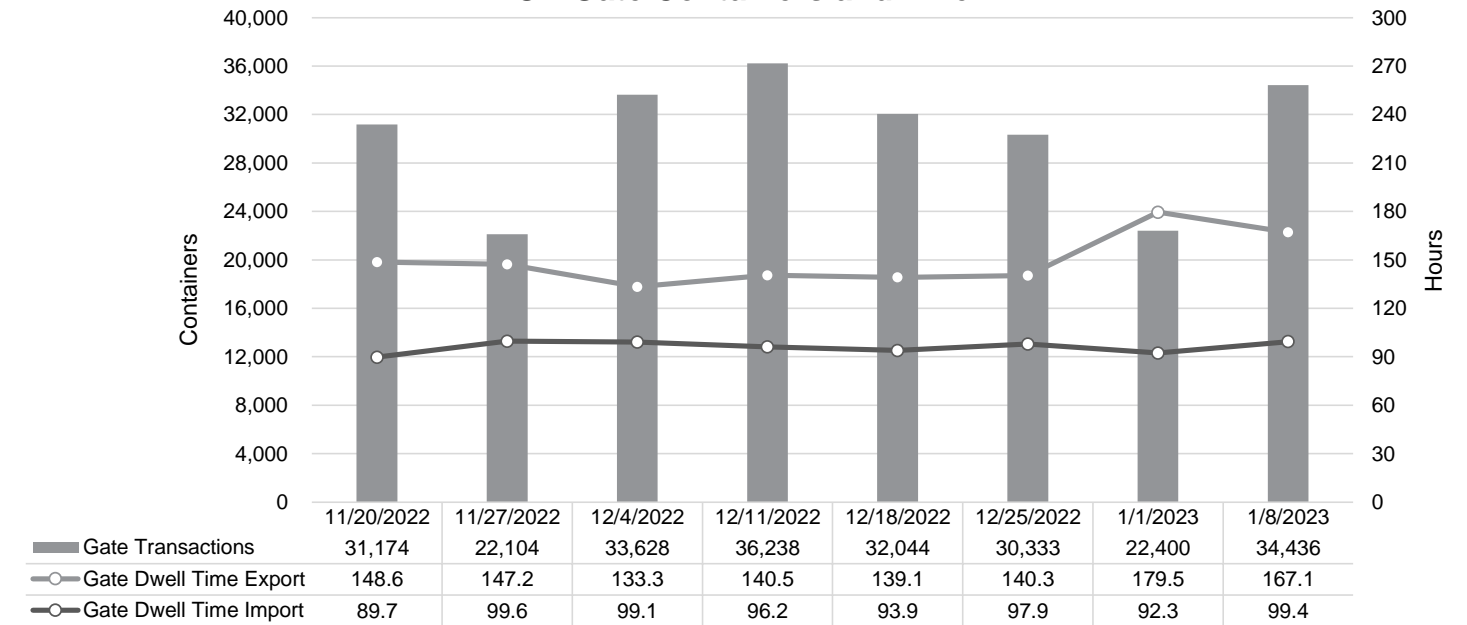

POV Gate Containers and Dwell