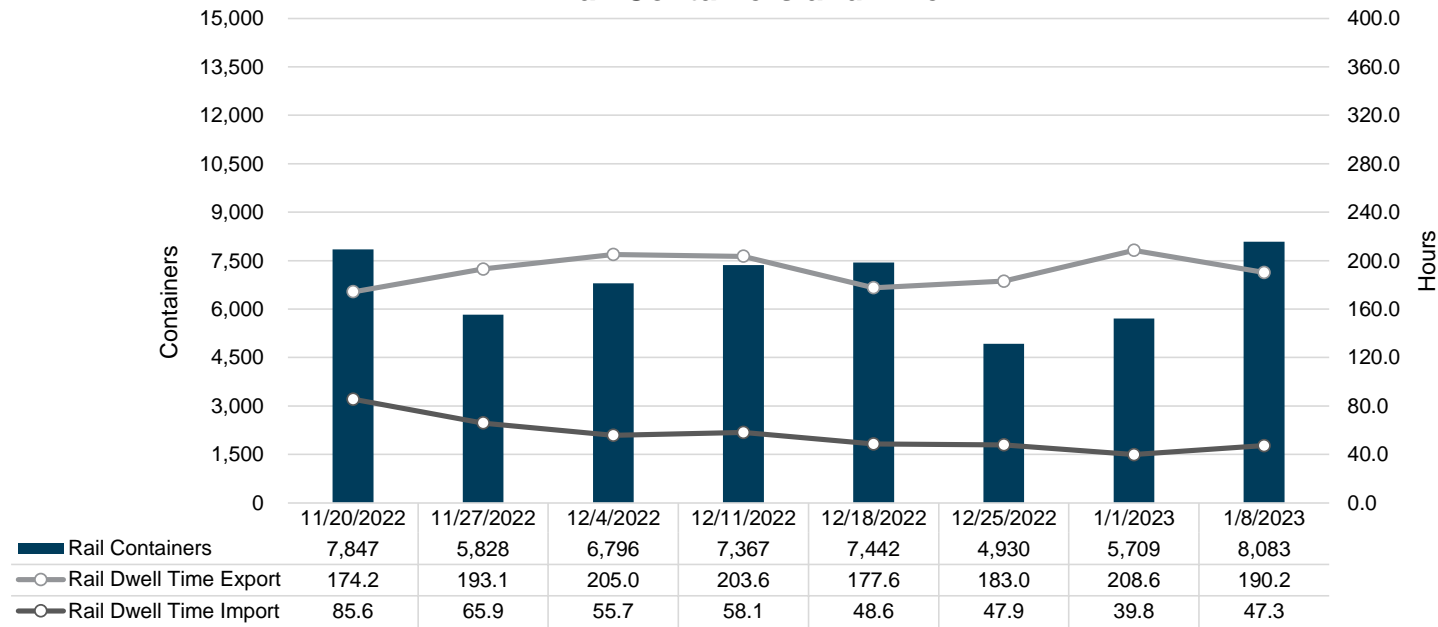

Rail Containers and Dwell

NIT Rail Containers and Dwell