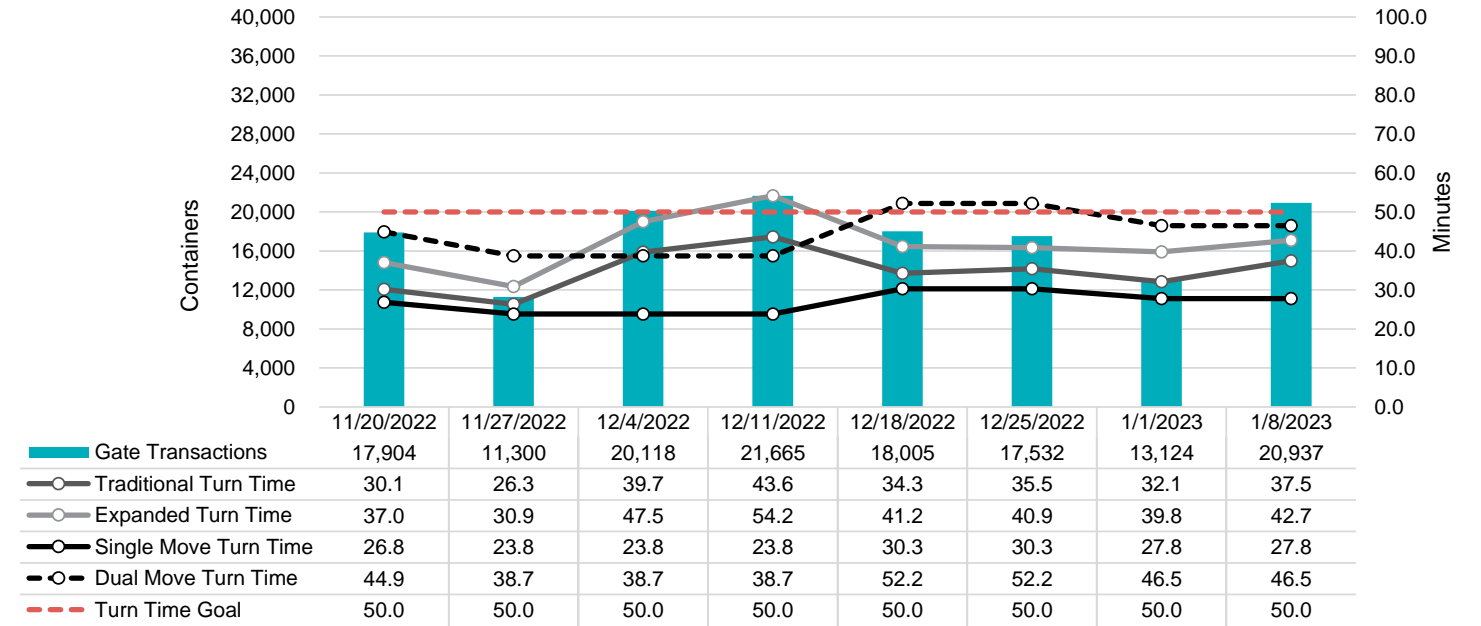

VIG Gate Transactions