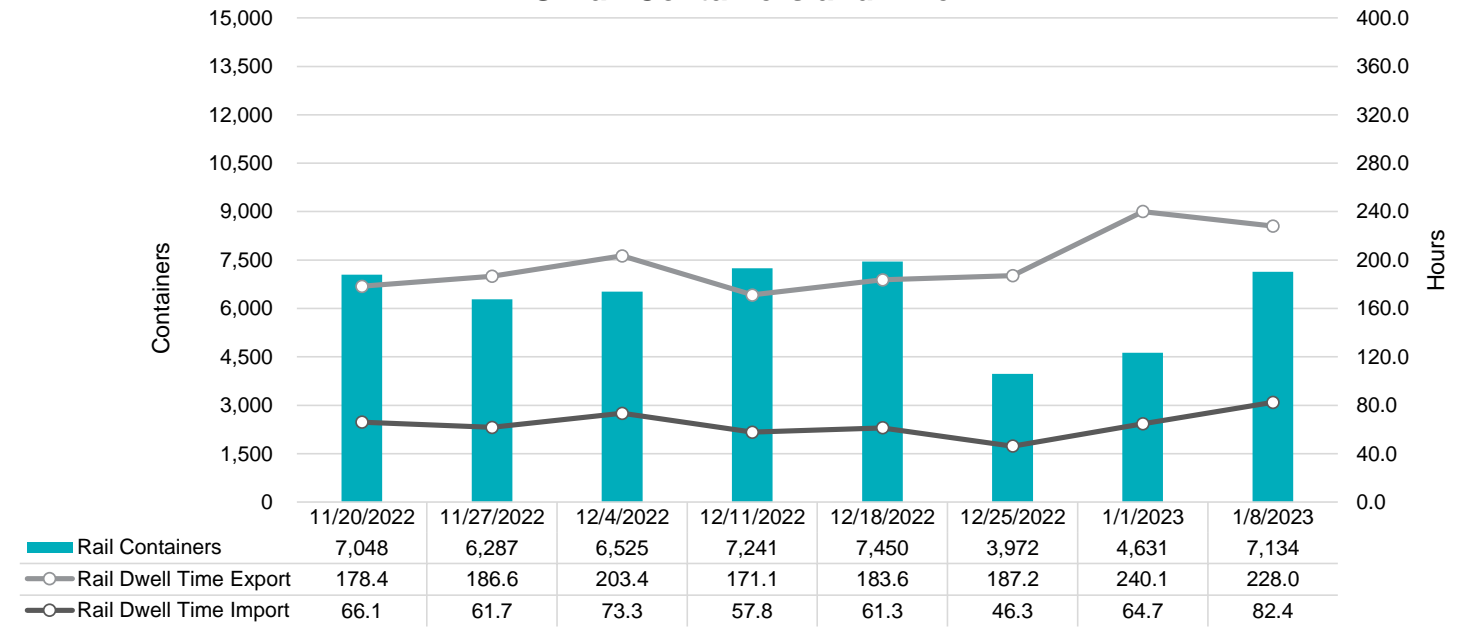

VIG Rail Containers and Dwell