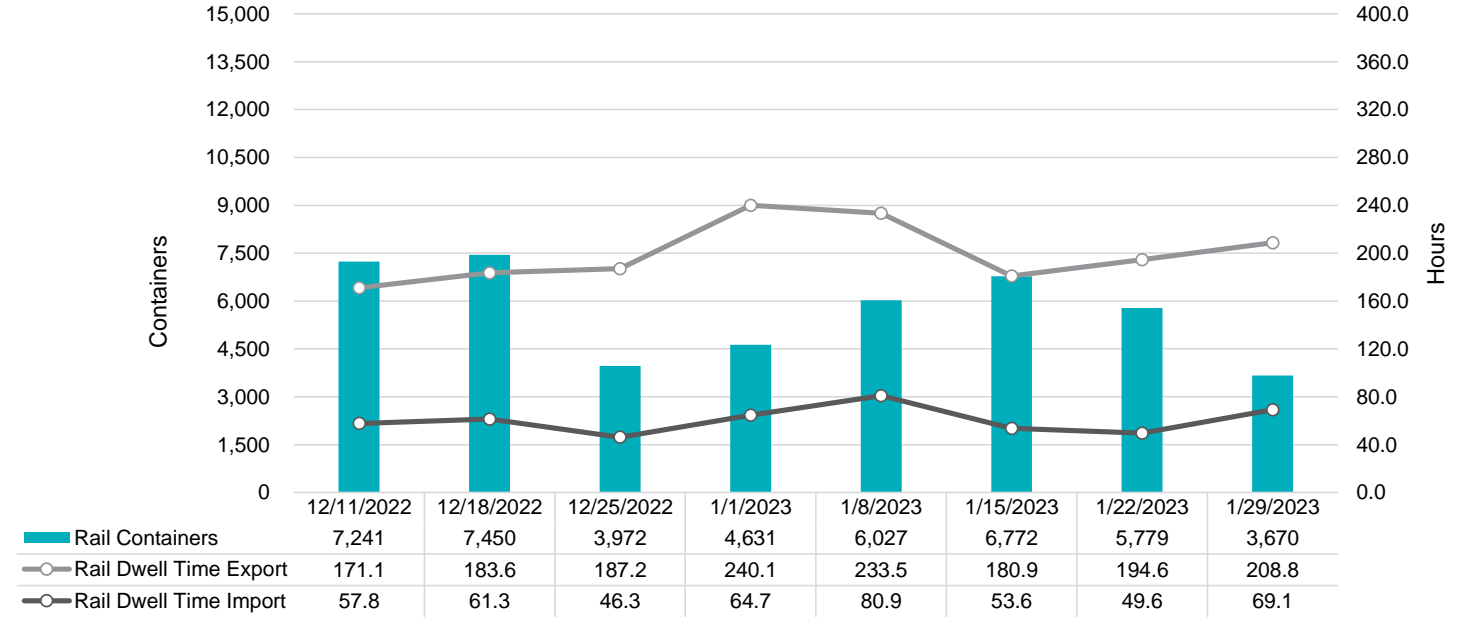

Truck Reservation System and Hourly Transactions

NIT Truck Reservation Statistics

VIG Truck Reservation Statistics

POV Truck Reservation Statistics

POV Weekly Transactions by Terminal and Hour

Gate Containers and Dwell

NIT Gate Containers and Dwell

VIG Gate Containers and Dwell

Gate Transactions- Last 8 Weeks

POV Gate Containers and Dwell

Rail Containers and Dwell

NIT Rail Containers and Dwell

VIG Rail Containers and Dwell

Rail Containers- Last 8 Weeks

POV Rail Containers and Dwell