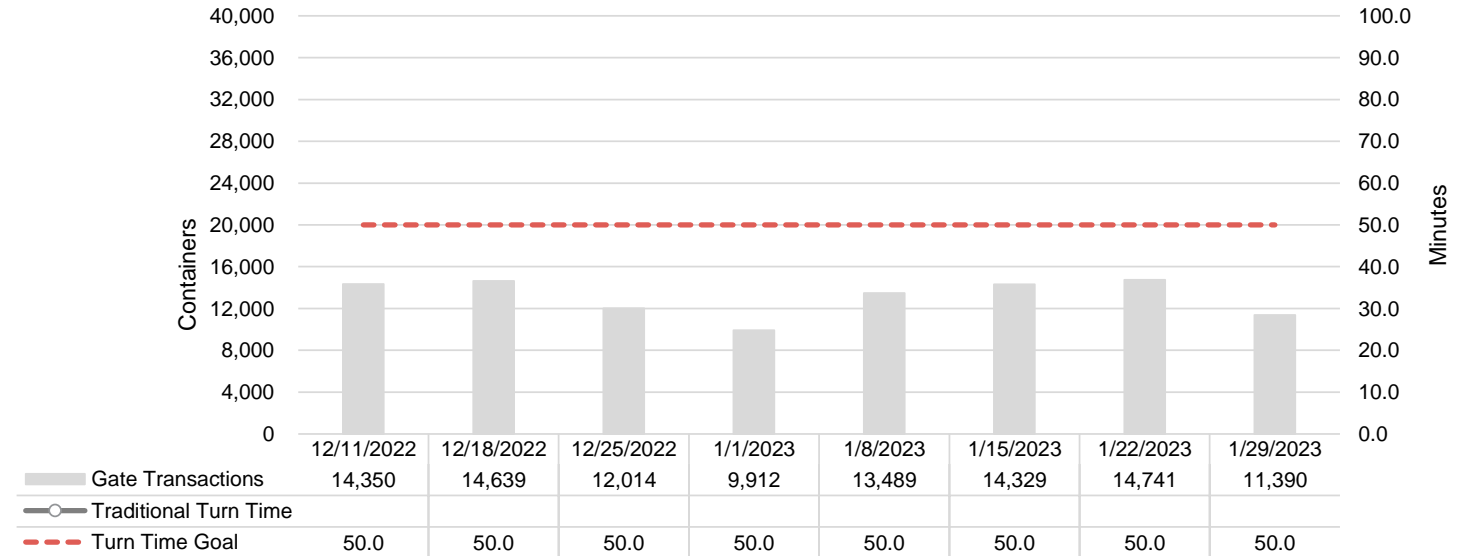

Port of Virginia Weekly Metrics

Gate Transactions

NIT Gate Transactions

VIG Gate Transactions

POV Gate Transactions

PPCY Gate Transactions

Please note: PPCY Gate Transactions are not included with POV Gate Transaction counts

Truck Reservation System and Hourly Transactions

NIT Truck Reservation Statistics

VIG Truck Reservation Statistics

POV Truck Reservation Statistics

POV Weekly Transactions by Terminal and Hour

Gate Containers and Dwell