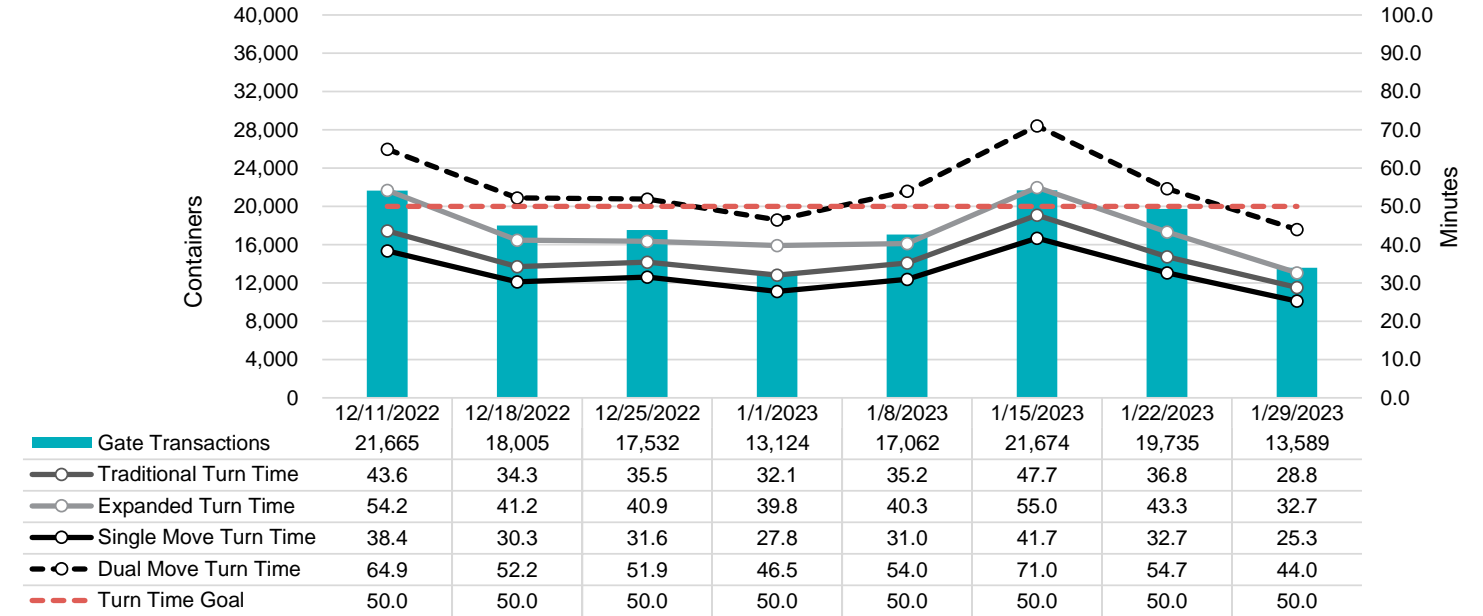

Port of Virginia Weekly Metrics

Gate Transactions

NIT Gate Transactions

VIG Gate Transactions

POV Gate Transactions

PPCY Gate Transactions

Please note: PPCY Gate Transactions are not included with POV Gate Transaction counts

Truck Reservation System and Hourly Transactions

NIT Truck Reservation Statistics

VIG Truck Reservation Statistics

POV Truck Reservation Statistics

POV Weekly Transactions by Terminal and Hour

Gate Containers and Dwell