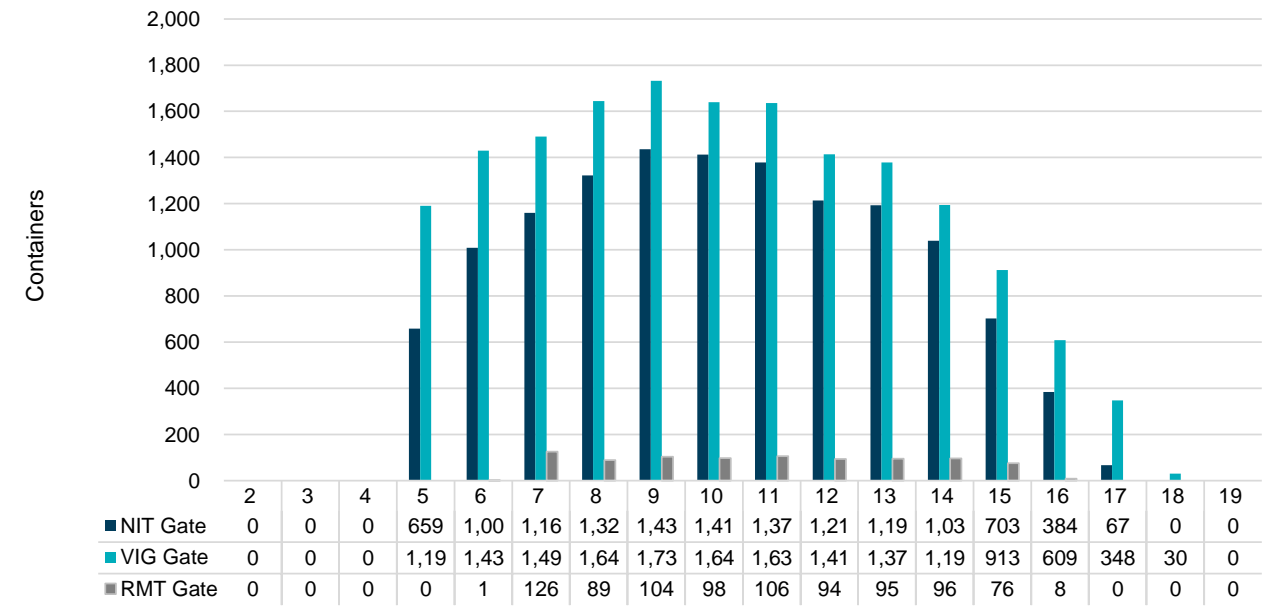

Port of Virginia Weekly Metrics

Gate Transactions

NIT Gate Transactions

VIG Gate Transactions

POV Gate Transactions

PPCY Gate Transactions

Please note: PPCY Gate Transactions are not included with POV Gate Transaction counts

Truck Reservation System and Hourly Transactions

NIT Truck Reservation Statistics

VIG Truck Reservation Statistics

POV Truck Reservation Statistics

POV Weekly Transactions by Terminal and Hour

Gate Containers and Dwell

NIT Gate Containers and Dwell

VIG Gate Containers and Dwell

Gate Transactions- Last 8 Weeks

POV Gate Containers and Dwell

Rail Containers and Dwell

NIT Rail Containers and Dwell

VIG Rail Containers and Dwell