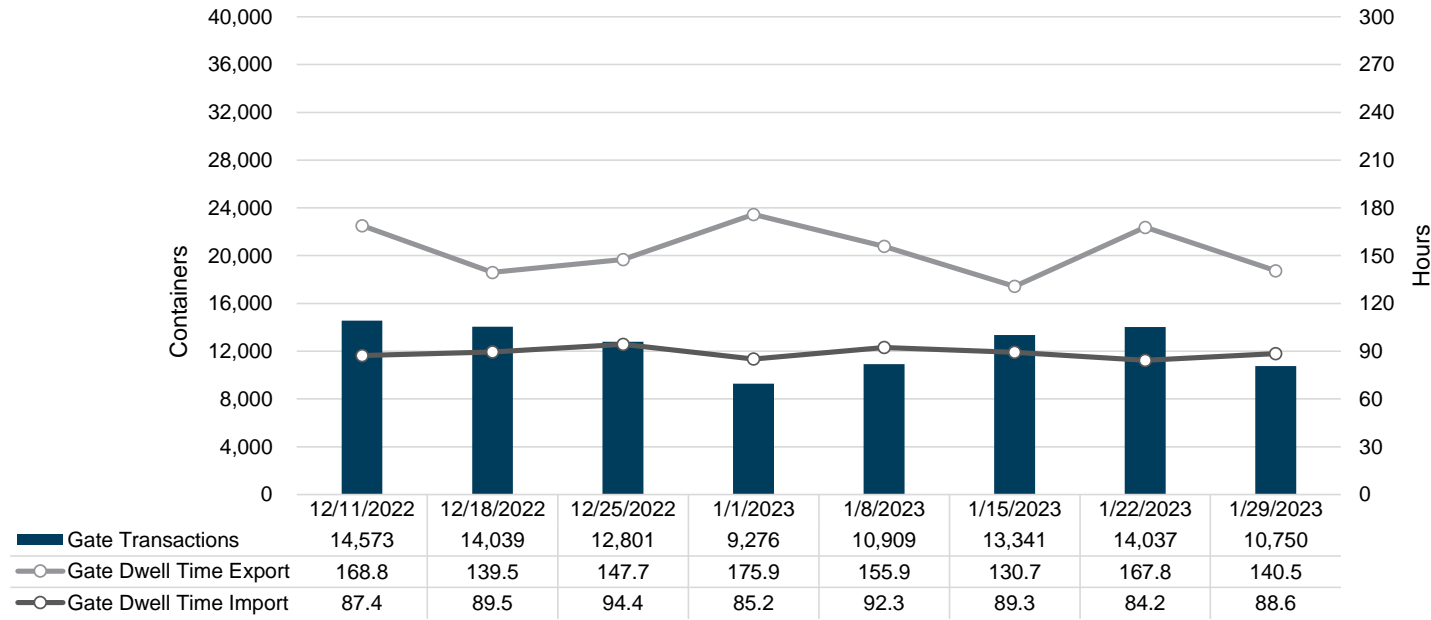

Port of Virginia Weekly Metrics

Gate Transactions

NIT Gate Transactions

VIG Gate Transactions

POV Gate Transactions

PPCY Gate Transactions

Please note: PPCY Gate Transactions are not included with POV Gate Transaction counts

Truck Reservation System and Hourly Transactions

NIT Truck Reservation Statistics

VIG Truck Reservation Statistics

POV Truck Reservation Statistics

POV Weekly Transactions by Terminal and Hour

Gate Containers and Dwell

NIT Gate Containers and Dwell

VIG Gate Containers and Dwell

Gate Transactions- Last 8 Weeks

POV Gate Containers and Dwell

Rail Containers and Dwell

NIT Rail Containers and Dwell

VIG Rail Containers and Dwell