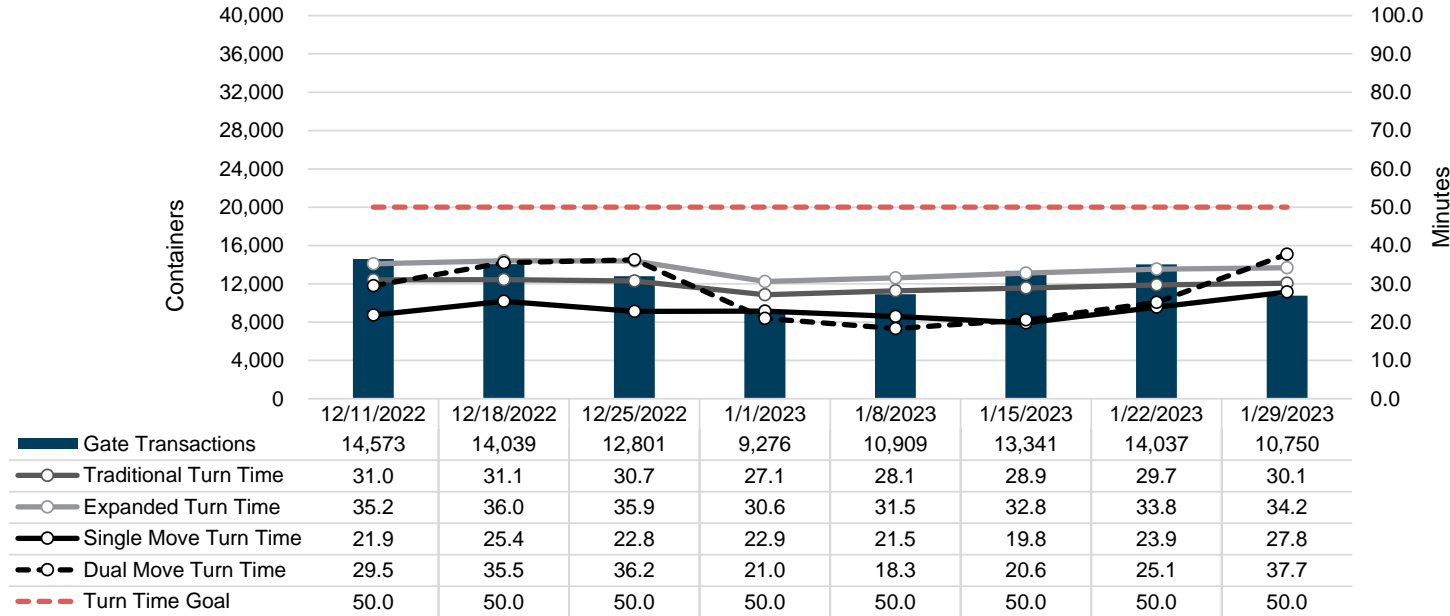

Port of Virginia Weekly Metrics

Gate Transactions

NIT Gate Transactions

VIG Gate Transactions

POV Gate Transactions

PPCY Gate Transactions

Please note: PPCY Gate Transactions are not included with POV Gate Transaction counts

Truck Reservation System and Hourly Transactions

NIT Truck Reservation Statistics

VIG Truck Reservation Statistics

POV Truck Reservation Statistics

POV Weekly Transactions by Terminal and Hour

Gate Containers and Dwell