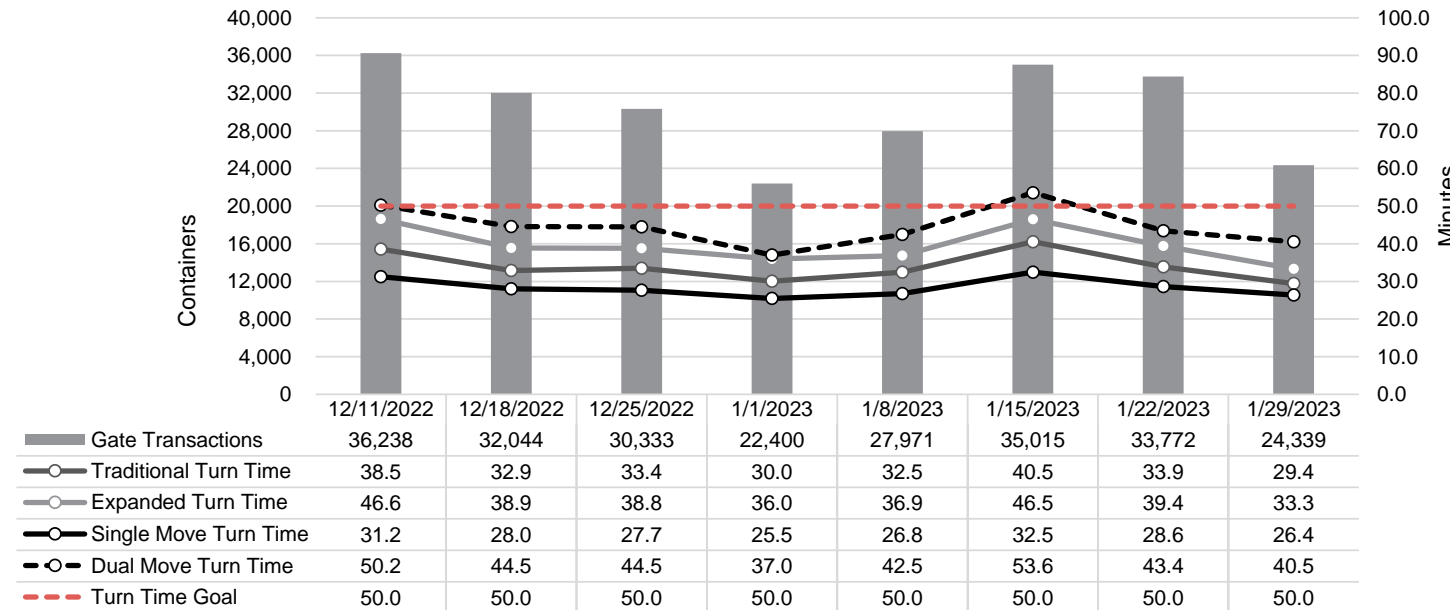

Port of Virginia Weekly Metrics

Gate Transactions

NIT Gate Transactions

VIG Gate Transactions

POV Gate Transactions

PPCY Gate Transactions

Please note: PPCY Gate Transactions are not included with POV Gate Transaction counts

Truck Reservation System and Hourly Transactions

NIT Truck Reservation Statistics

VIG Truck Reservation Statistics

POV Truck Reservation Statistics

POV Weekly Transactions by Terminal and Hour

Gate Containers and Dwell