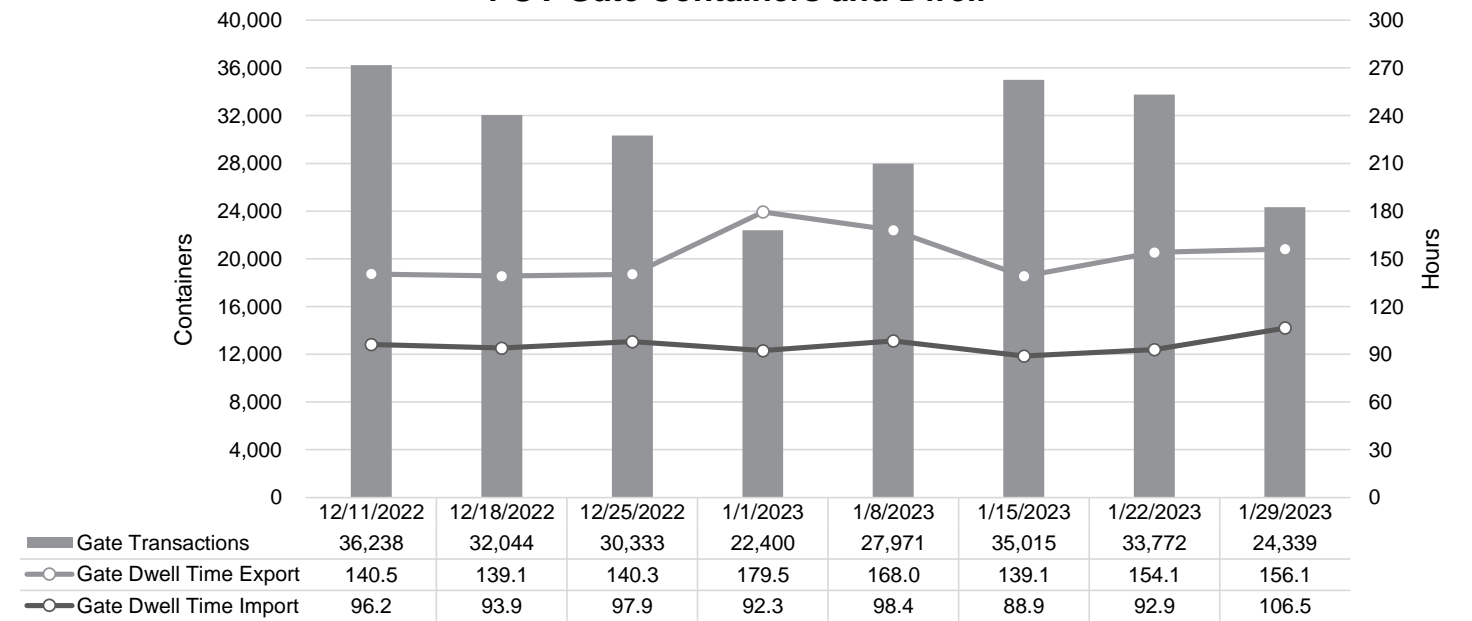

Truck Reservation System and Hourly Transactions

NIT Truck Reservation Statistics

VIG Truck Reservation Statistics

POV Truck Reservation Statistics

POV Weekly Transactions by Terminal and Hour

Gate Containers and Dwell

NIT Gate Containers and Dwell

VIG Gate Containers and Dwell

Gate Transactions- Last 8 Weeks

POV Gate Containers and Dwell

Rail Containers and Dwell

NIT Rail Containers and Dwell

VIG Rail Containers and Dwell