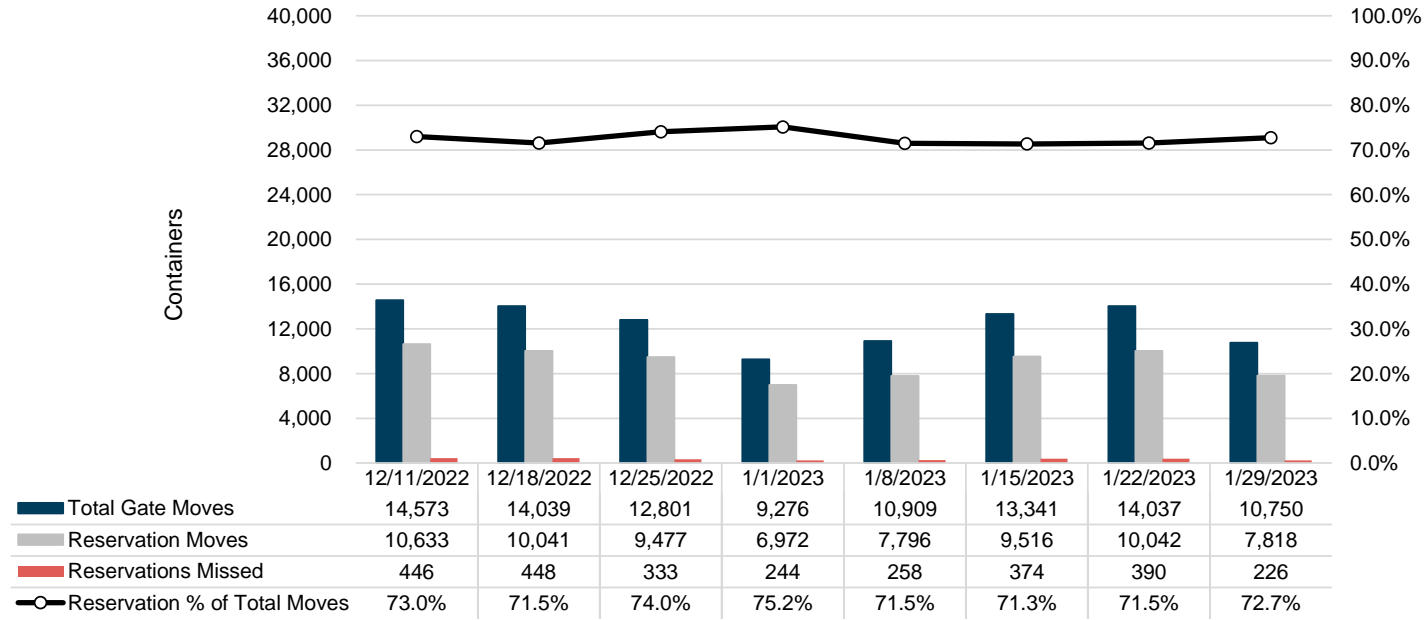

Port of Virginia Weekly Metrics

Gate Transactions

NIT Gate Transactions

VIG Gate Transactions

POV Gate Transactions

PPCY Gate Transactions

Please note: PPCY Gate Transactions are not included with POV Gate Transaction counts

Truck Reservation System and Hourly Transactions

NIT Truck Reservation Statistics

VIG Truck Reservation Statistics

POV Truck Reservation Statistics

POV Weekly Transactions by Terminal and Hour

Gate Containers and Dwell