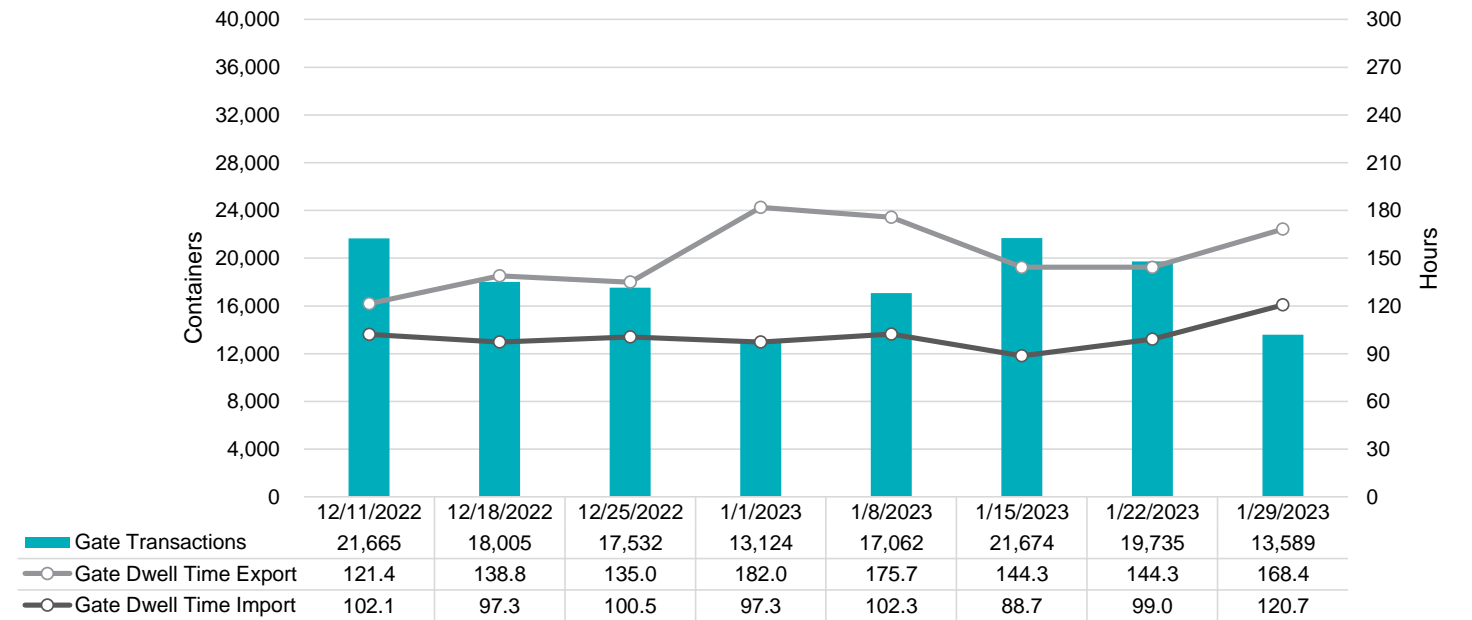

Port of Virginia Weekly Metrics

Gate Transactions

NIT Gate Transactions

VIG Gate Transactions

POV Gate Transactions

PPCY Gate Transactions

Please note: PPCY Gate Transactions are not included with POV Gate Transaction counts

Truck Reservation System and Hourly Transactions

NIT Truck Reservation Statistics

VIG Truck Reservation Statistics

POV Truck Reservation Statistics

POV Weekly Transactions by Terminal and Hour

Gate Containers and Dwell

NIT Gate Containers and Dwell

VIG Gate Containers and Dwell

Gate Transactions- Last 8 Weeks

POV Gate Containers and Dwell

Rail Containers and Dwell

NIT Rail Containers and Dwell

VIG Rail Containers and Dwell