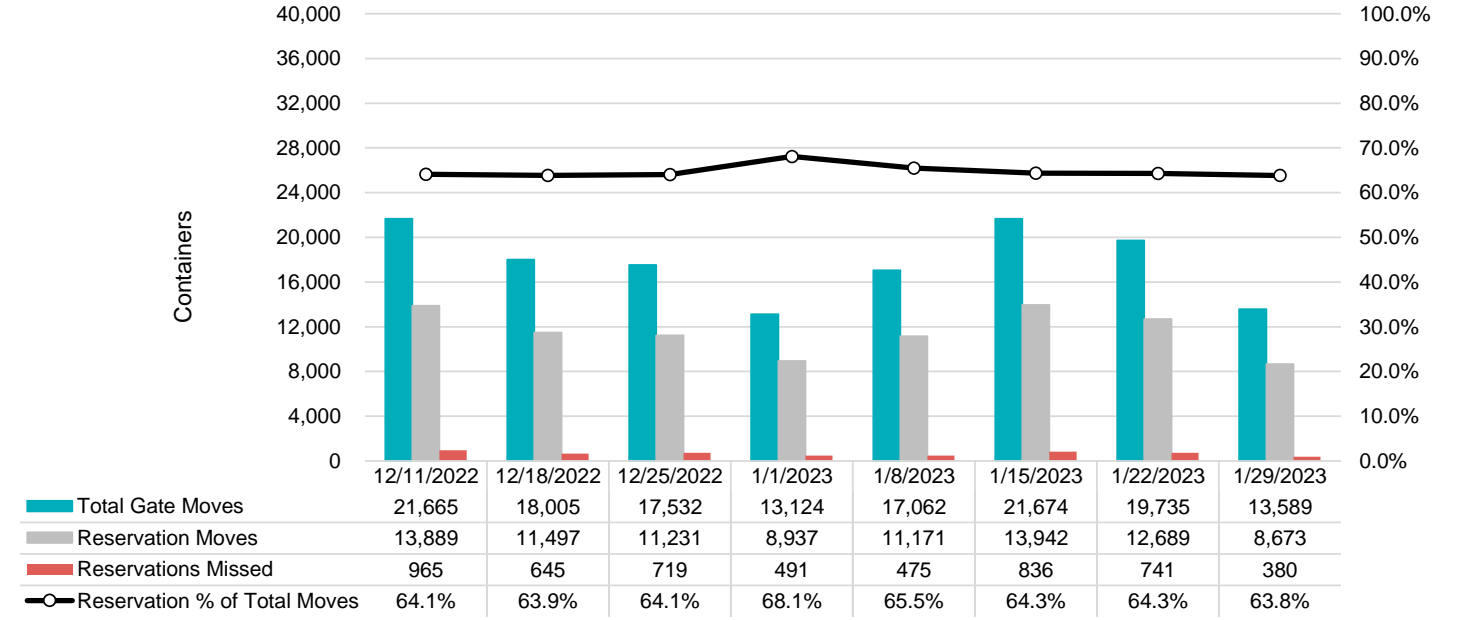

Port of Virginia Weekly Metrics

Gate Transactions

NIT Gate Transactions

VIG Gate Transactions

POV Gate Transactions

PPCY Gate Transactions

Please note: PPCY Gate Transactions are not included with POV Gate Transaction counts

Truck Reservation System and Hourly Transactions

NIT Truck Reservation Statistics

VIG Truck Reservation Statistics

POV Truck Reservation Statistics

POV Weekly Transactions by Terminal and Hour

Gate Containers and Dwell