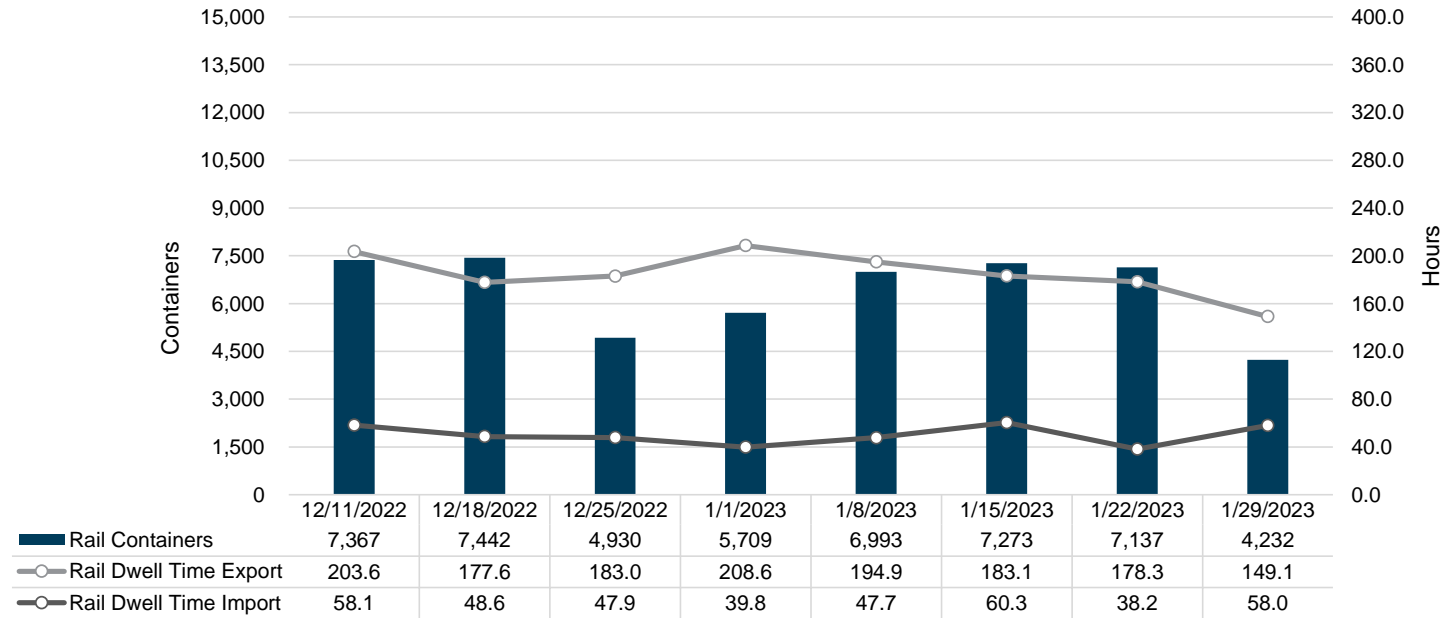

NIT Gate Containers and Dwell

VIG Gate Containers and Dwell

Gate Transactions- Last 8 Weeks

POV Gate Containers and Dwell

Rail Containers and Dwell

NIT Rail Containers and Dwell

VIG Rail Containers and Dwell

Rail Containers- Last 8 Weeks

POV Rail Containers and Dwell