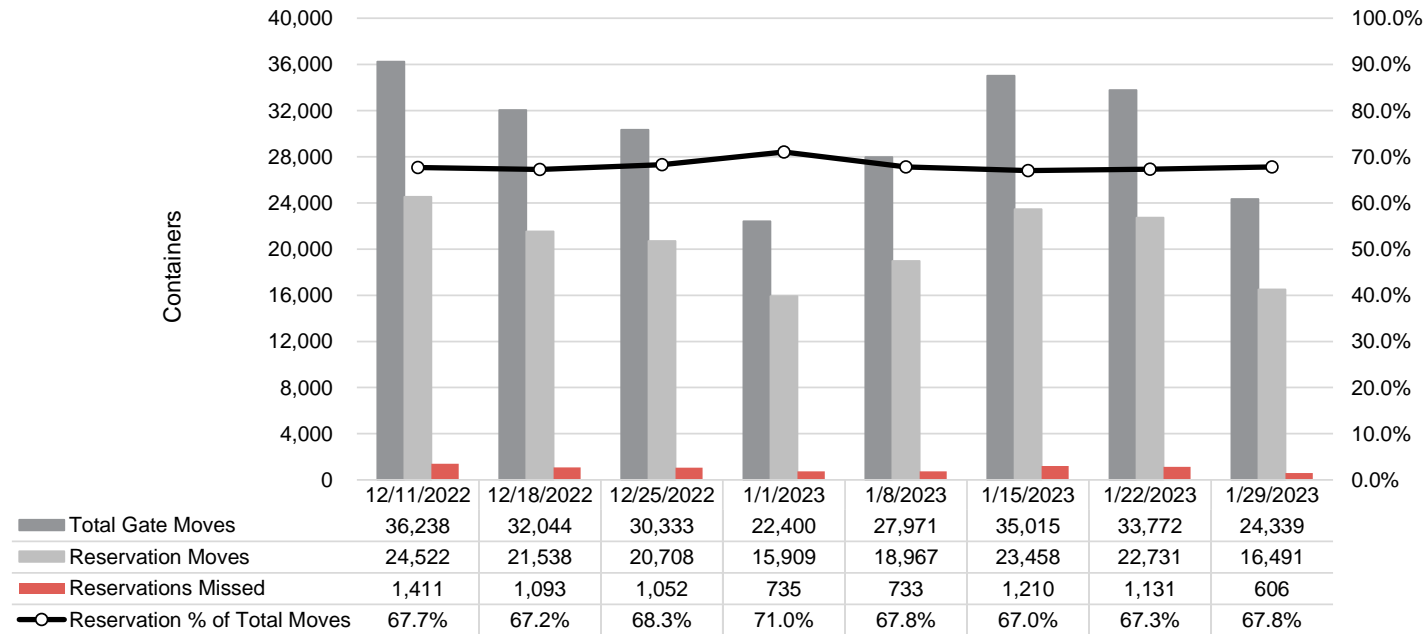

Port of Virginia Weekly Metrics

Gate Transactions

NIT Gate Transactions

VIG Gate Transactions

POV Gate Transactions

PPCY Gate Transactions

Please note: PPCY Gate Transactions are not included with POV Gate Transaction counts

Truck Reservation System and Hourly Transactions

NIT Truck Reservation Statistics

VIG Truck Reservation Statistics

POV Truck Reservation Statistics

POV Weekly Transactions by Terminal and Hour

Gate Containers and Dwell

NIT Gate Containers and Dwell

VIG Gate Containers and Dwell

Gate Transactions- Last 8 Weeks

POV Gate Containers and Dwell

Rail Containers and Dwell

NIT Rail Containers and Dwell

VIG Rail Containers and Dwell