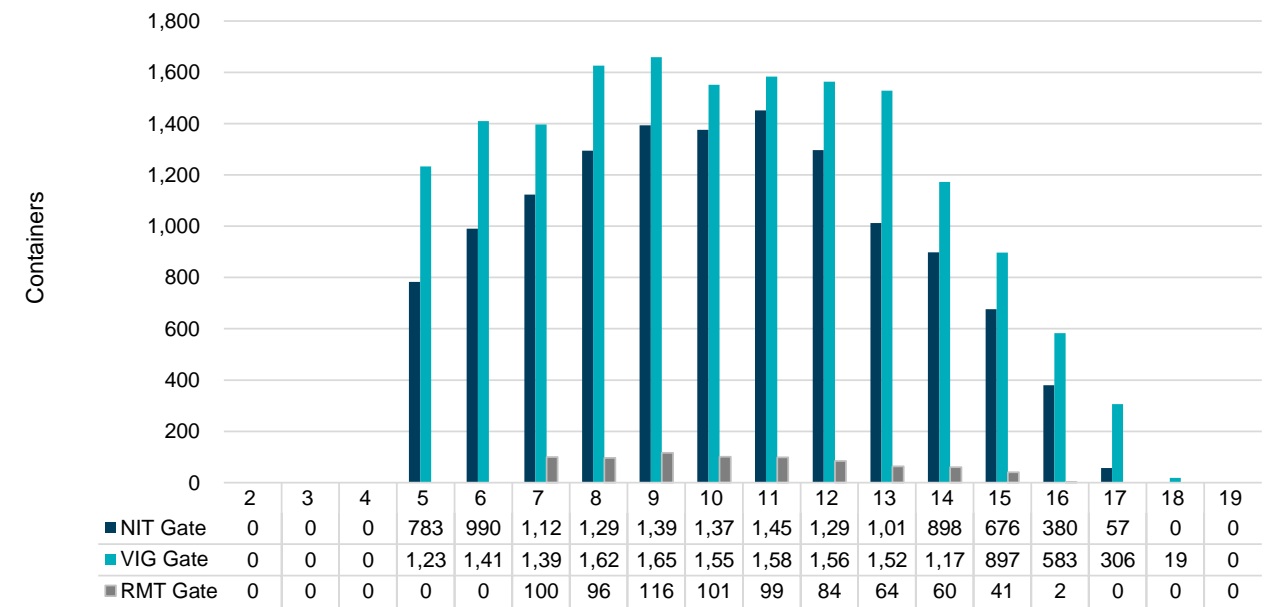

Port of Virginia Weekly Metrics

Gate Transactions

NIT Gate Transactions

VIG Gate Transactions

POV Gate Transactions

PPCY Gate Transactions

Please note: PPCY Gate Transactions are not included with POV Gate Transaction counts

Truck Reservation System and Hourly Transactions

NIT Truck Reservation Statistics

VIG Truck Reservation Statistics

POV Truck Reservation Statistics

POV Weekly Transactions by Terminal and Hour

Gate Containers and Dwell

NIT Gate Containers and Dwell

VIG Gate Containers and Dwell

Gate Transactions- Last 8 Weeks

POV Gate Containers and Dwell

Rail Containers and Dwell

NIT Rail Containers and Dwell

VIG Rail Containers and Dwell