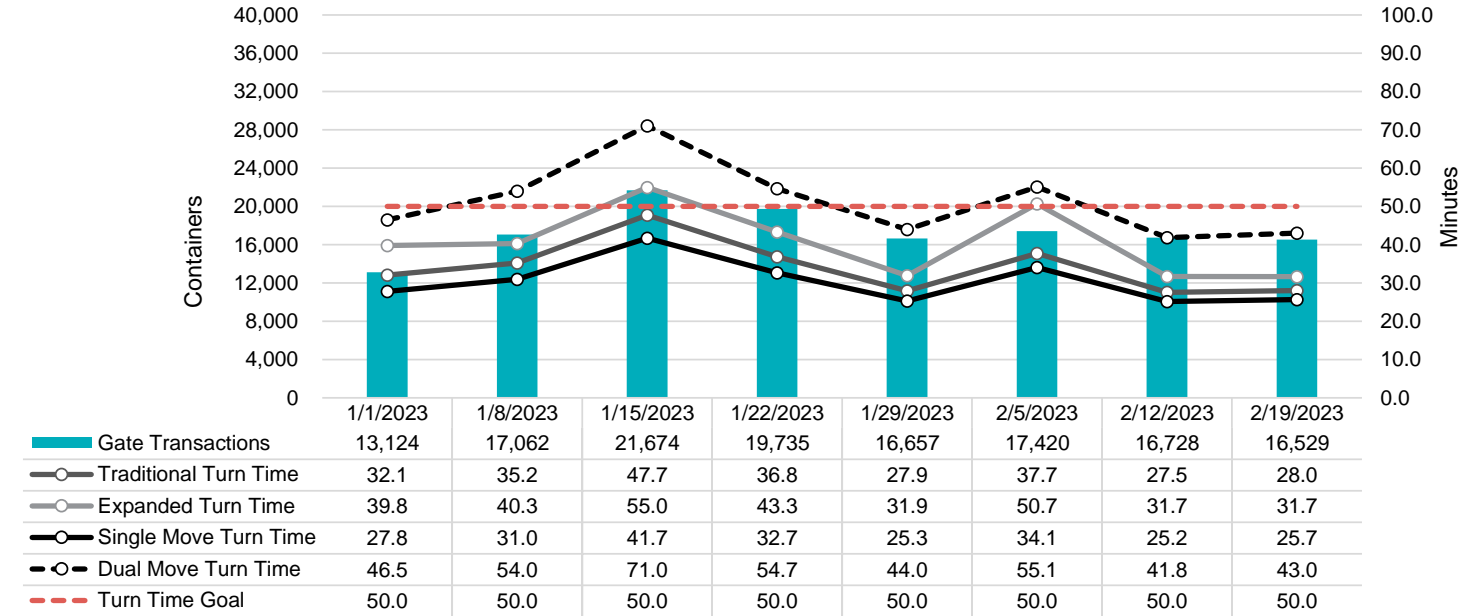

Port of Virginia Weekly Metrics

Gate Transactions

NIT Gate Transactions

VIG Gate Transactions

POV Gate Transactions

PPCY Gate Transactions

Please note: PPCY Gate Transactions are not included with POV Gate Transaction counts

Truck Reservation System and Hourly Transactions

NIT Truck Reservation Statistics

VIG Truck Reservation Statistics

POV Truck Reservation Statistics

POV Weekly Transactions by Terminal and Hour

Gate Containers and Dwell