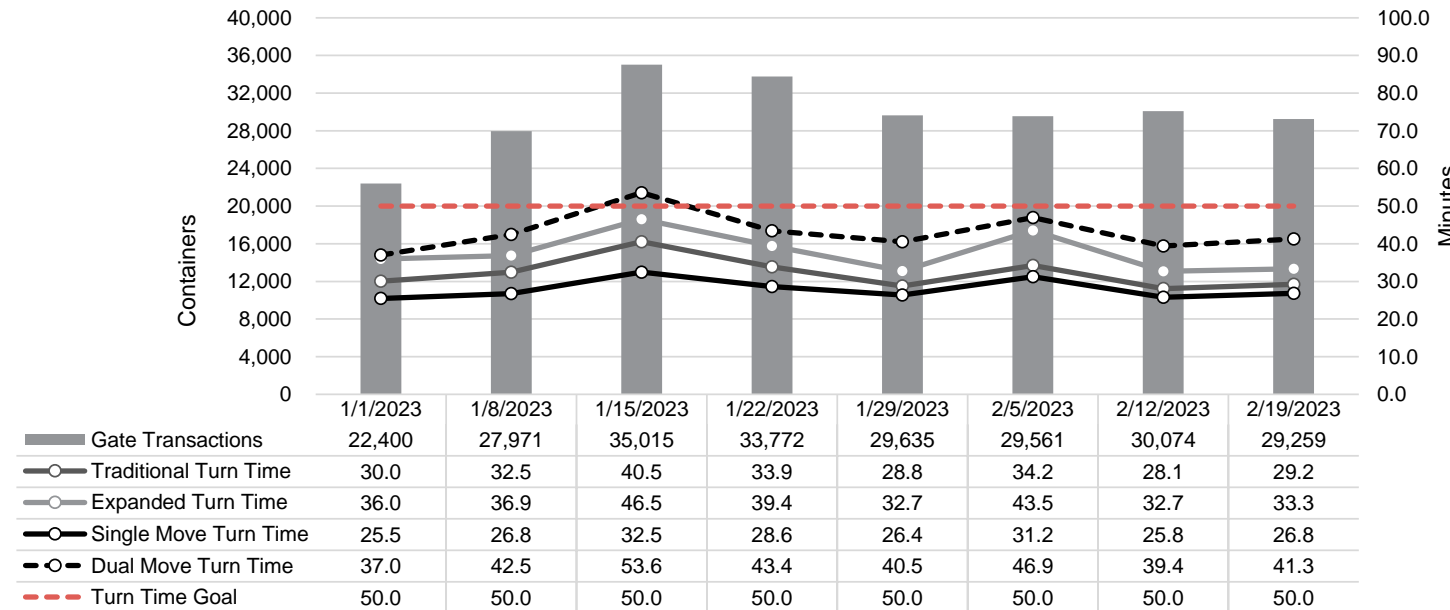

Port of Virginia Weekly Metrics

Gate Transactions

NIT Gate Transactions

VIG Gate Transactions

POV Gate Transactions

PPCY Gate Transactions

Please note: PPCY Gate Transactions are not included with POV Gate Transaction counts

Truck Reservation System and Hourly Transactions

NIT Truck Reservation Statistics

VIG Truck Reservation Statistics

POV Truck Reservation Statistics

POV Weekly Transactions by Terminal and Hour

Gate Containers and Dwell