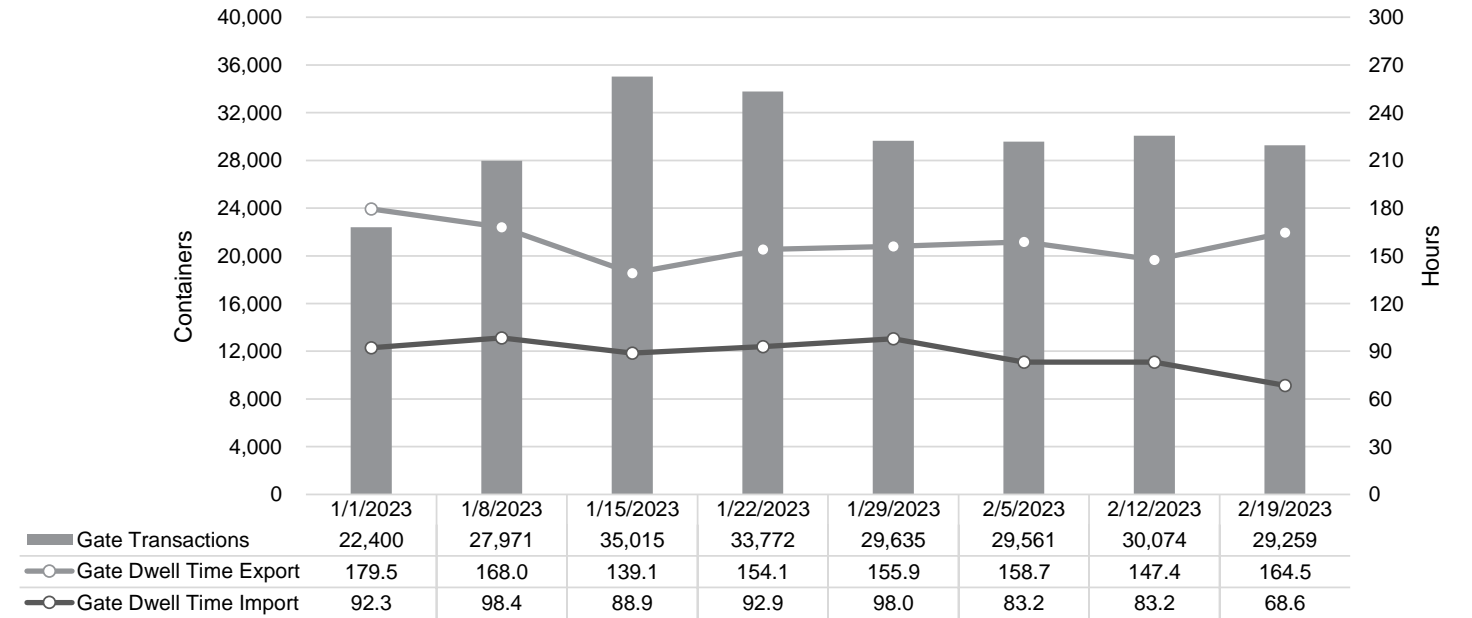

Truck Reservation System and Hourly Transactions

NIT Truck Reservation Statistics

VIG Truck Reservation Statistics

POV Truck Reservation Statistics

POV Weekly Transactions by Terminal and Hour

Gate Containers and Dwell

NIT Gate Containers and Dwell

VIG Gate Containers and Dwell

Gate Transactions- Last 8 Weeks

POV Gate Containers and Dwell

Rail Containers and Dwell

NIT Rail Containers and Dwell

VIG Rail Containers and Dwell

Rail Containers- Last 8 Weeks

POV Rail Containers and Dwell