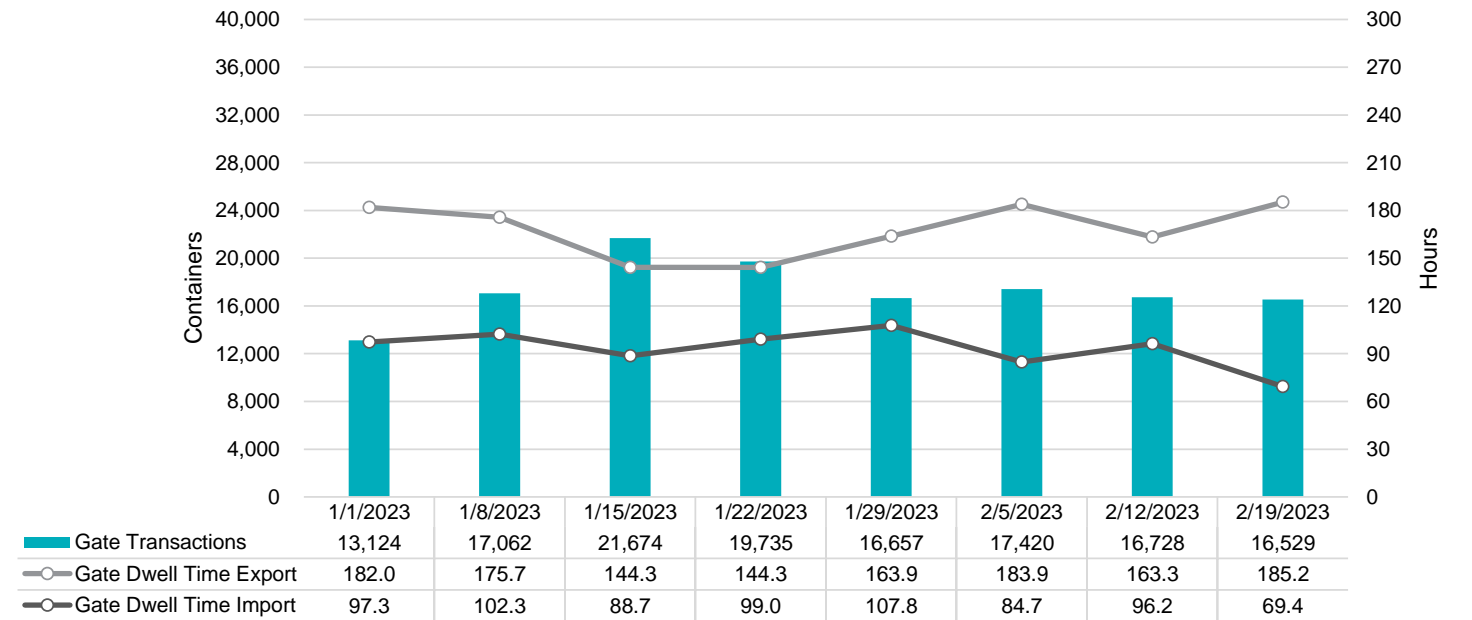

Port of Virginia Weekly Metrics

Gate Transactions

NIT Gate Transactions

VIG Gate Transactions

POV Gate Transactions

PPCY Gate Transactions

Please note: PPCY Gate Transactions are not included with POV Gate Transaction counts

Truck Reservation System and Hourly Transactions

NIT Truck Reservation Statistics

VIG Truck Reservation Statistics

POV Truck Reservation Statistics

POV Weekly Transactions by Terminal and Hour

Gate Containers and Dwell

NIT Gate Containers and Dwell

VIG Gate Containers and Dwell

Gate Transactions- Last 8 Weeks

POV Gate Containers and Dwell

Rail Containers and Dwell

NIT Rail Containers and Dwell

VIG Rail Containers and Dwell