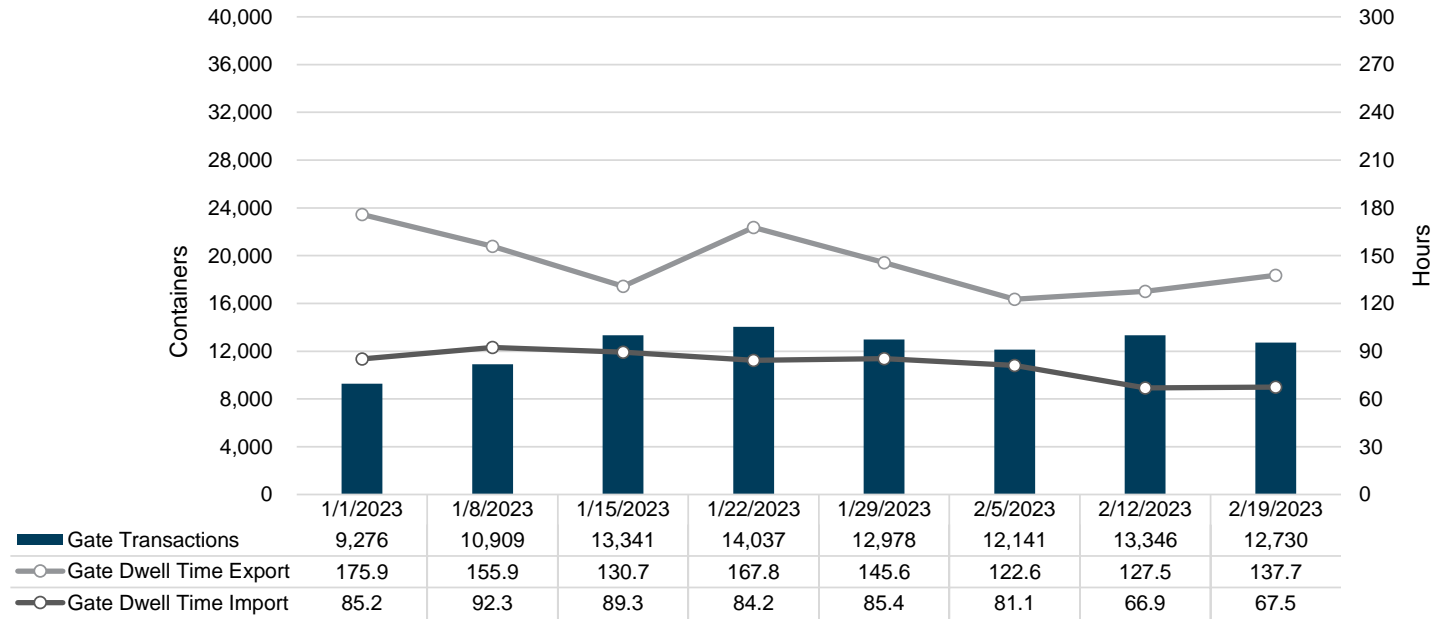

Port of Virginia Weekly Metrics

Gate Transactions

NIT Gate Transactions

VIG Gate Transactions

POV Gate Transactions

PPCY Gate Transactions

Please note: PPCY Gate Transactions are not included with POV Gate Transaction counts

Truck Reservation System and Hourly Transactions

NIT Truck Reservation Statistics

VIG Truck Reservation Statistics

POV Truck Reservation Statistics

POV Weekly Transactions by Terminal and Hour

Gate Containers and Dwell

NIT Gate Containers and Dwell

VIG Gate Containers and Dwell

Gate Transactions- Last 8 Weeks

POV Gate Containers and Dwell

Rail Containers and Dwell

NIT Rail Containers and Dwell

VIG Rail Containers and Dwell