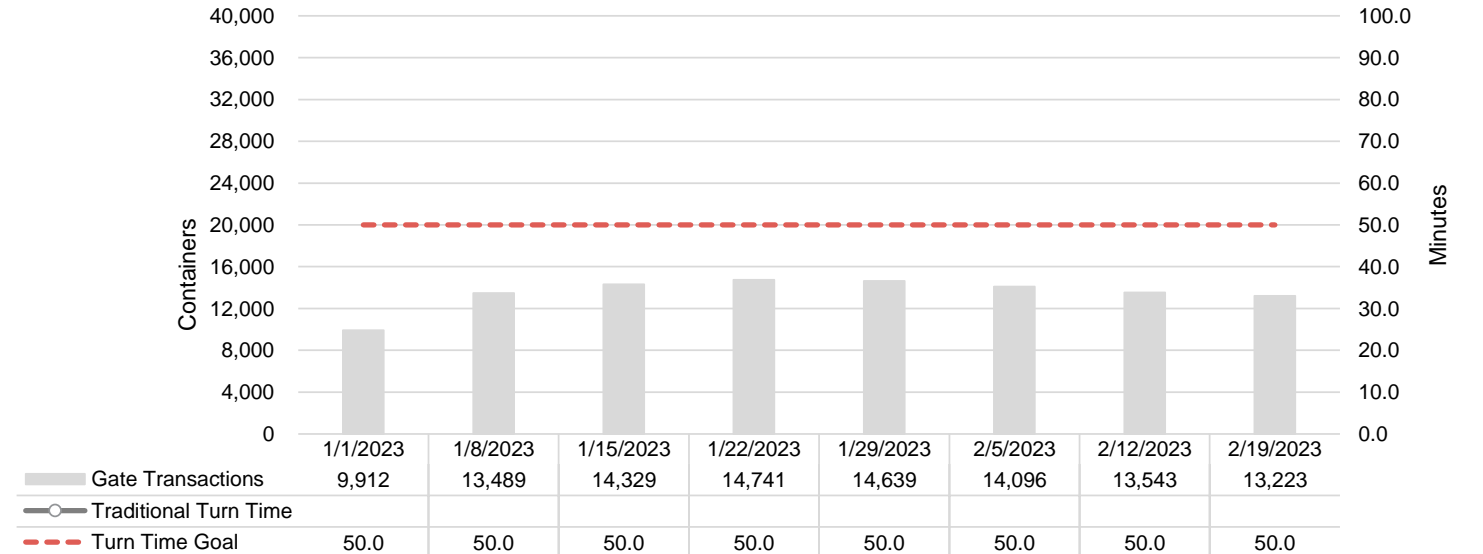

Port of Virginia Weekly Metrics

Gate Transactions

NIT Gate Transactions

VIG Gate Transactions

POV Gate Transactions

PPCY Gate Transactions

Please note: PPCY Gate Transactions are not included with POV Gate Transaction counts

Truck Reservation System and Hourly Transactions

NIT Truck Reservation Statistics

VIG Truck Reservation Statistics

POV Truck Reservation Statistics

POV Weekly Transactions by Terminal and Hour

Gate Containers and Dwell