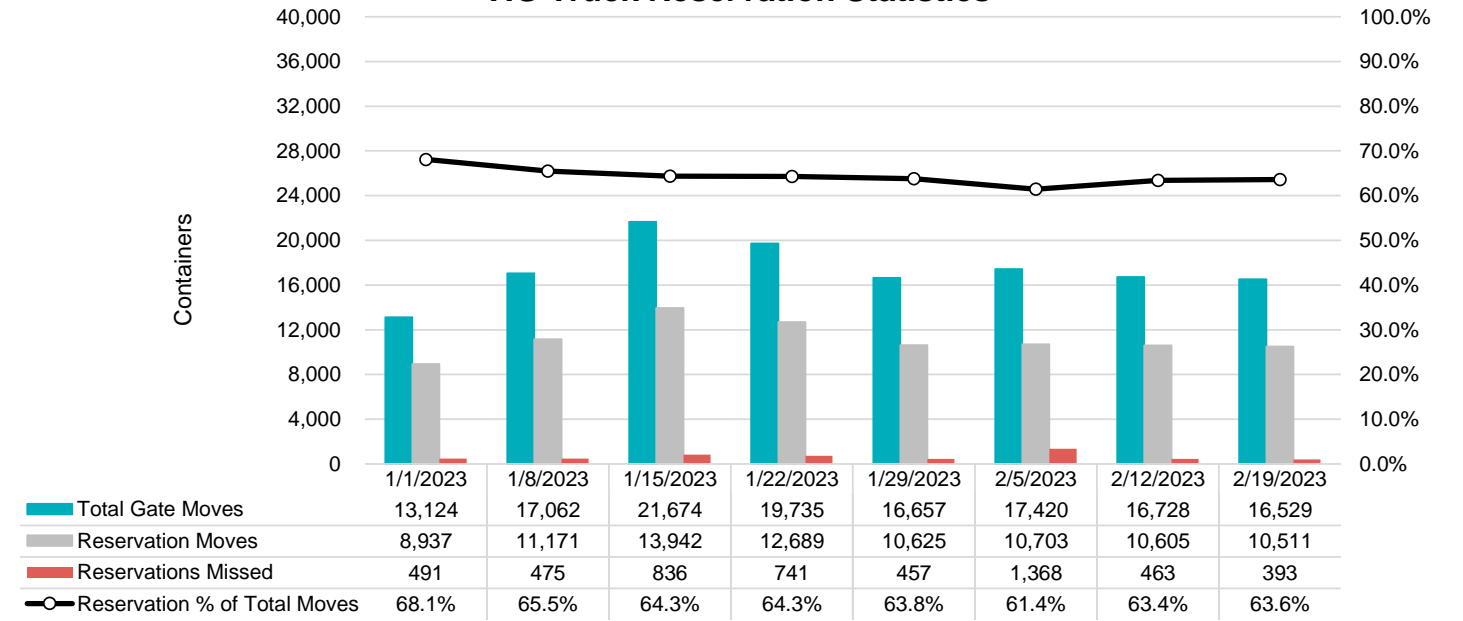

Port of Virginia Weekly Metrics

Gate Transactions

NIT Gate Transactions

VIG Gate Transactions

POV Gate Transactions

PPCY Gate Transactions

Please note: PPCY Gate Transactions are not included with POV Gate Transaction counts

Truck Reservation System and Hourly Transactions

NIT Truck Reservation Statistics

VIG Truck Reservation Statistics

POV Truck Reservation Statistics

POV Weekly Transactions by Terminal and Hour

Gate Containers and Dwell