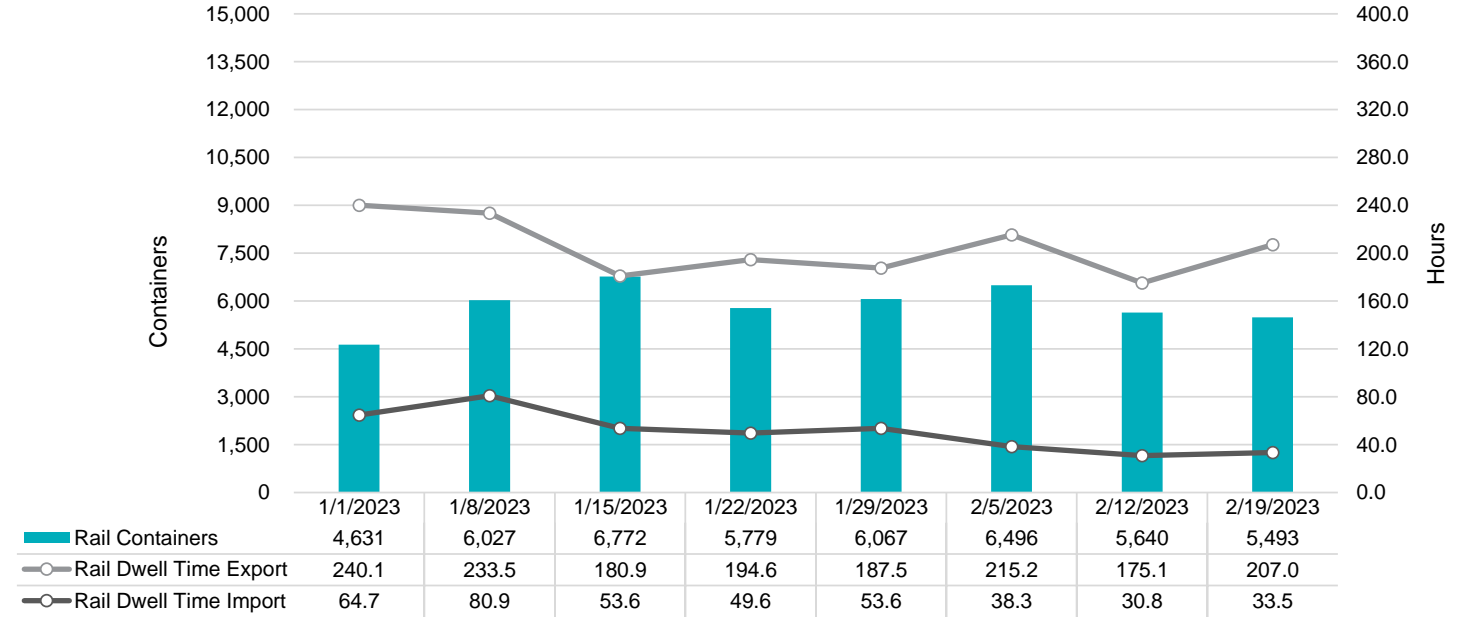

Truck Reservation System and Hourly Transactions

NIT Truck Reservation Statistics

VIG Truck Reservation Statistics

POV Truck Reservation Statistics

POV Weekly Transactions by Terminal and Hour

Gate Containers and Dwell

NIT Gate Containers and Dwell

VIG Gate Containers and Dwell

Gate Transactions- Last 8 Weeks

POV Gate Containers and Dwell

Rail Containers and Dwell

NIT Rail Containers and Dwell

VIG Rail Containers and Dwell

Rail Containers- Last 8 Weeks

POV Rail Containers and Dwell