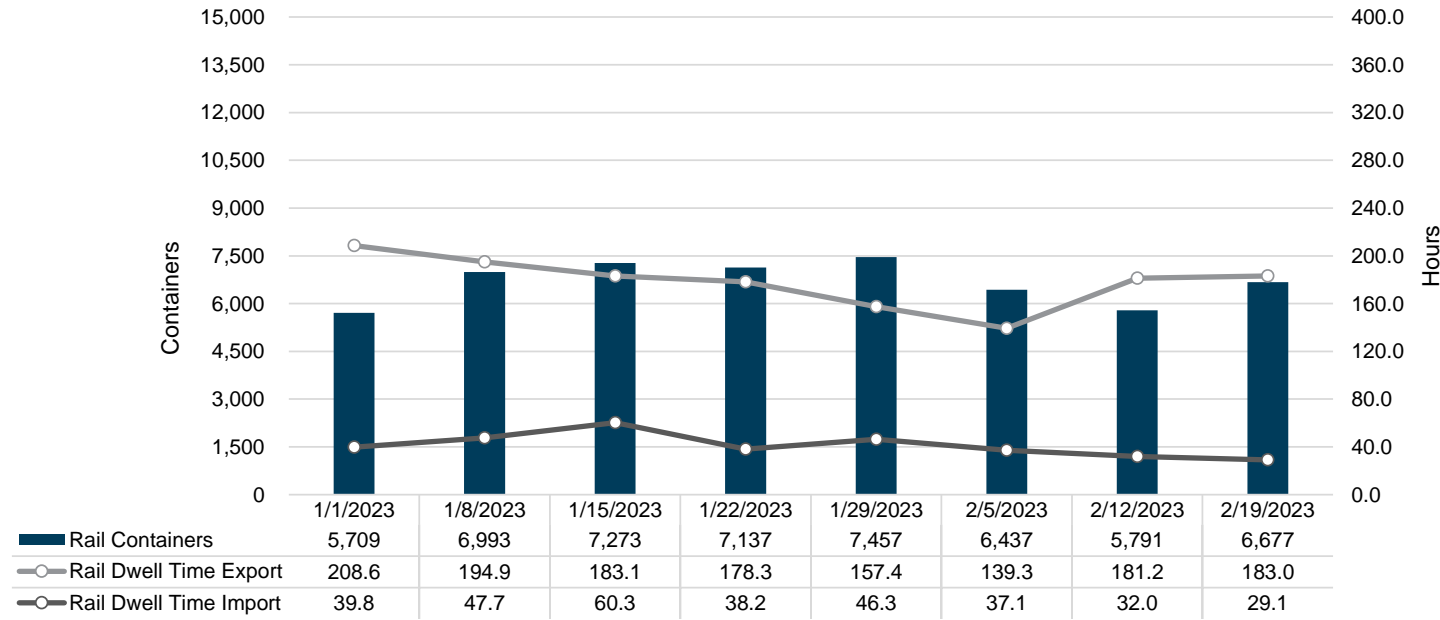

NIT Gate Containers and Dwell

VIG Gate Containers and Dwell

Gate Transactions- Last 8 Weeks

POV Gate Containers and Dwell

Rail Containers and Dwell

NIT Rail Containers and Dwell

VIG Rail Containers and Dwell

Rail Containers- Last 8 Weeks

POV Rail Containers and Dwell