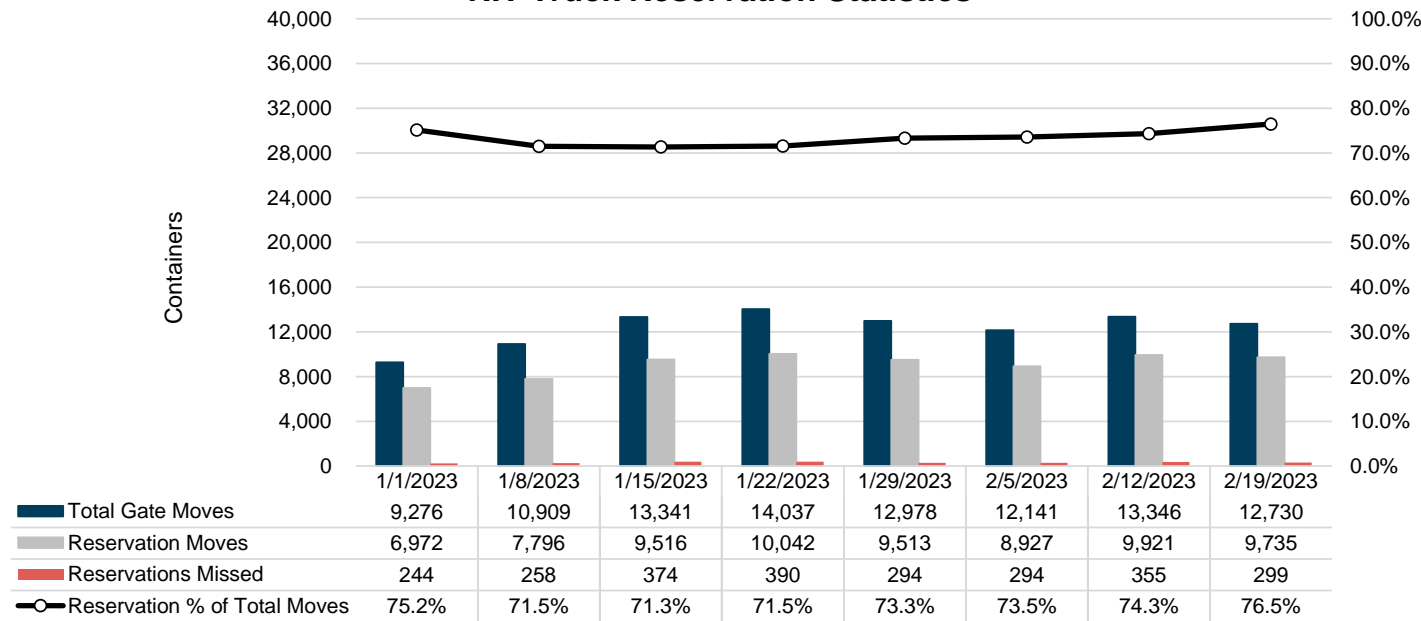

Port of Virginia Weekly Metrics

Gate Transactions

NIT Gate Transactions

VIG Gate Transactions

POV Gate Transactions

PPCY Gate Transactions

Please note: PPCY Gate Transactions are not included with POV Gate Transaction counts

Truck Reservation System and Hourly Transactions

NIT Truck Reservation Statistics

VIG Truck Reservation Statistics

POV Truck Reservation Statistics

POV Weekly Transactions by Terminal and Hour

Gate Containers and Dwell