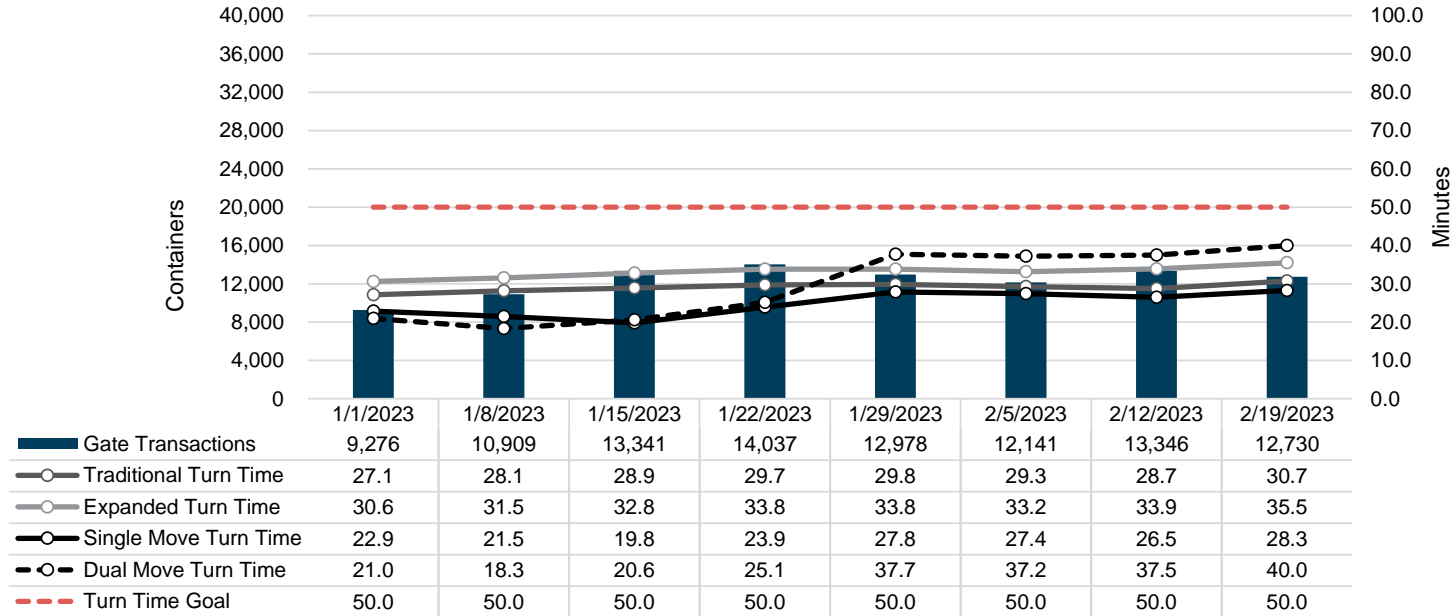

Port of Virginia Weekly Metrics

Gate Transactions

NIT Gate Transactions

VIG Gate Transactions

POV Gate Transactions

PPCY Gate Transactions

Please note: PPCY Gate Transactions are not included with POV Gate Transaction counts

Truck Reservation System and Hourly Transactions

NIT Truck Reservation Statistics

VIG Truck Reservation Statistics

POV Truck Reservation Statistics

POV Weekly Transactions by Terminal and Hour

Gate Containers and Dwell