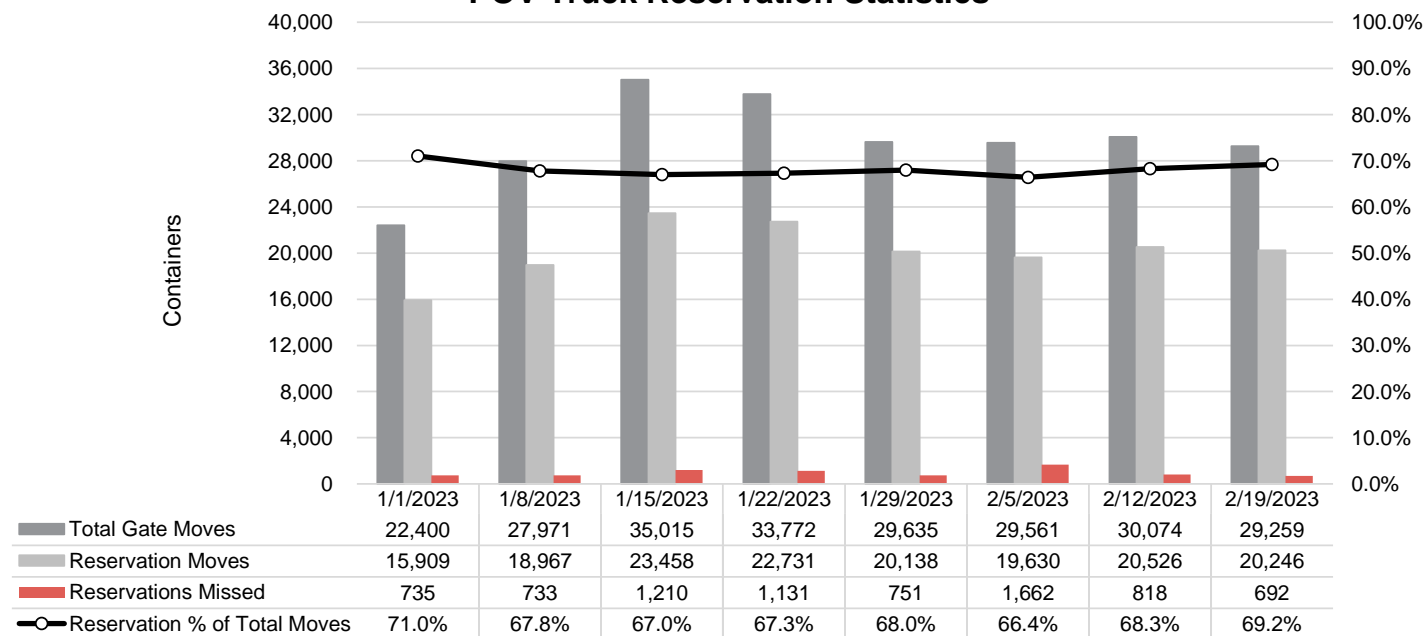

Port of Virginia Weekly Metrics

Gate Transactions

NIT Gate Transactions

VIG Gate Transactions

POV Gate Transactions

PPCY Gate Transactions

Please note: PPCY Gate Transactions are not included with POV Gate Transaction counts

Truck Reservation System and Hourly Transactions

NIT Truck Reservation Statistics

VIG Truck Reservation Statistics

POV Truck Reservation Statistics

POV Weekly Transactions by Terminal and Hour

Gate Containers and Dwell