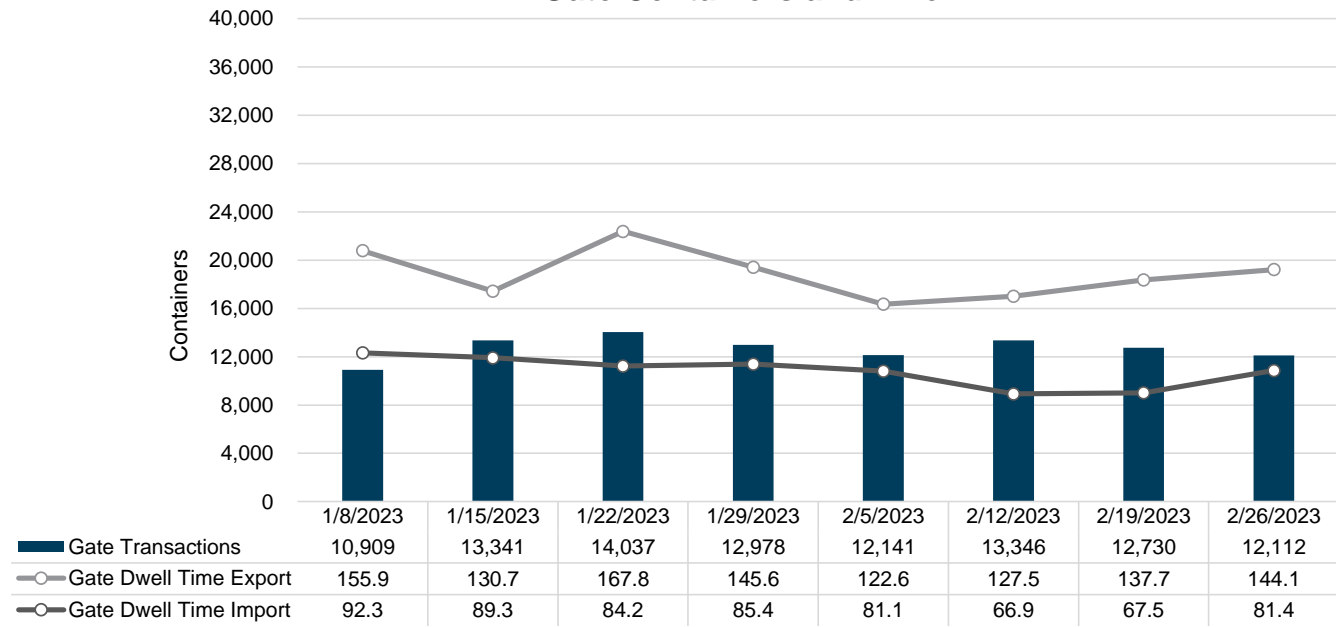

Port of Virginia Weekly Metrics

Gate Transactions

NIT Gate Transactions

VIG Gate Transactions

POV Gate Transactions

PPCY Gate Transactions

Please note: PPCY Gate Transactions are not included with POV Gate Transaction counts

Truck Reservation System and Hourly Transactions

NIT Truck Reservation Statistics

VIG Truck Reservation Statistics

POV Truck Reservation Statistics

POV Weekly Transactions by Terminal and Hour

Gate Containers and Dwell

NIT Gate Containers and Dwell

VIG Gate Containers and Dwell

Gate Transactions- Last 8 Weeks

POV Gate Containers and Dwell

Rail Containers and Dwell

NIT Rail Containers and Dwell

VIG Rail Containers and Dwell