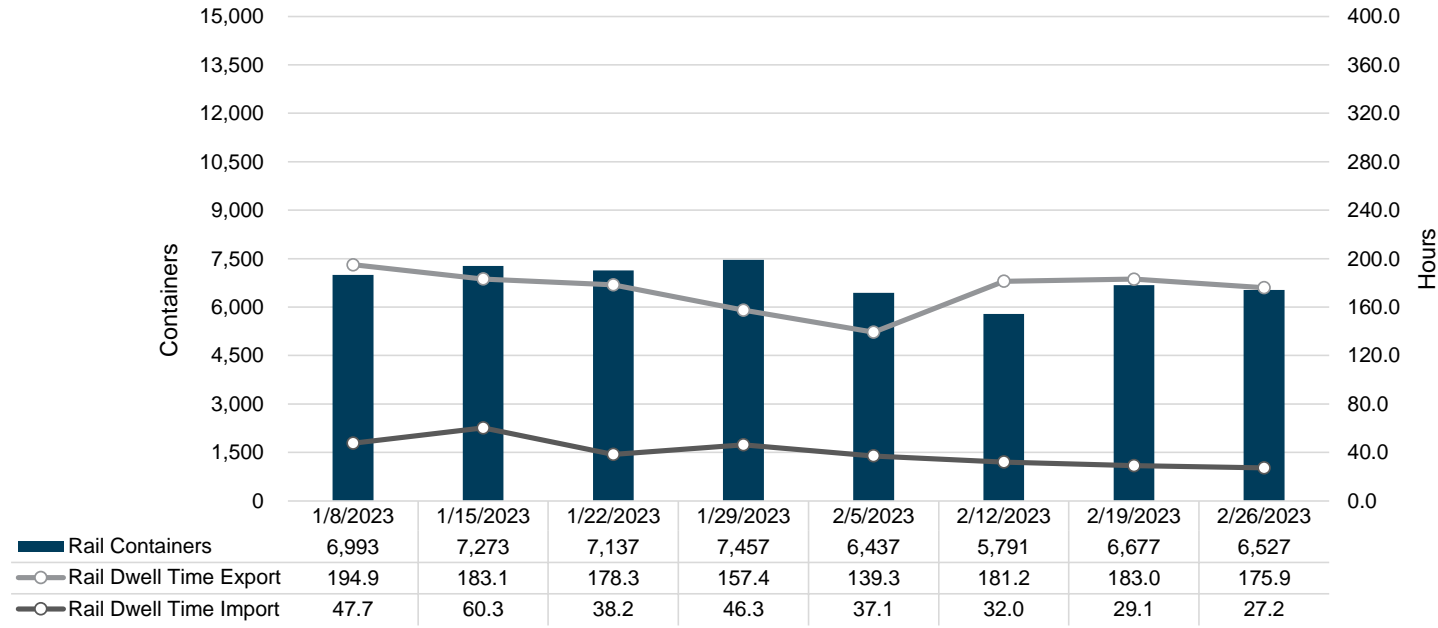

NIT Gate Containers and Dwell

VIG Gate Containers and Dwell

Gate Transactions- Last 8 Weeks

POV Gate Containers and Dwell

Rail Containers and Dwell

NIT Rail Containers and Dwell

VIG Rail Containers and Dwell

Rail Containers- Last 8 Weeks

POV Rail Containers and Dwell