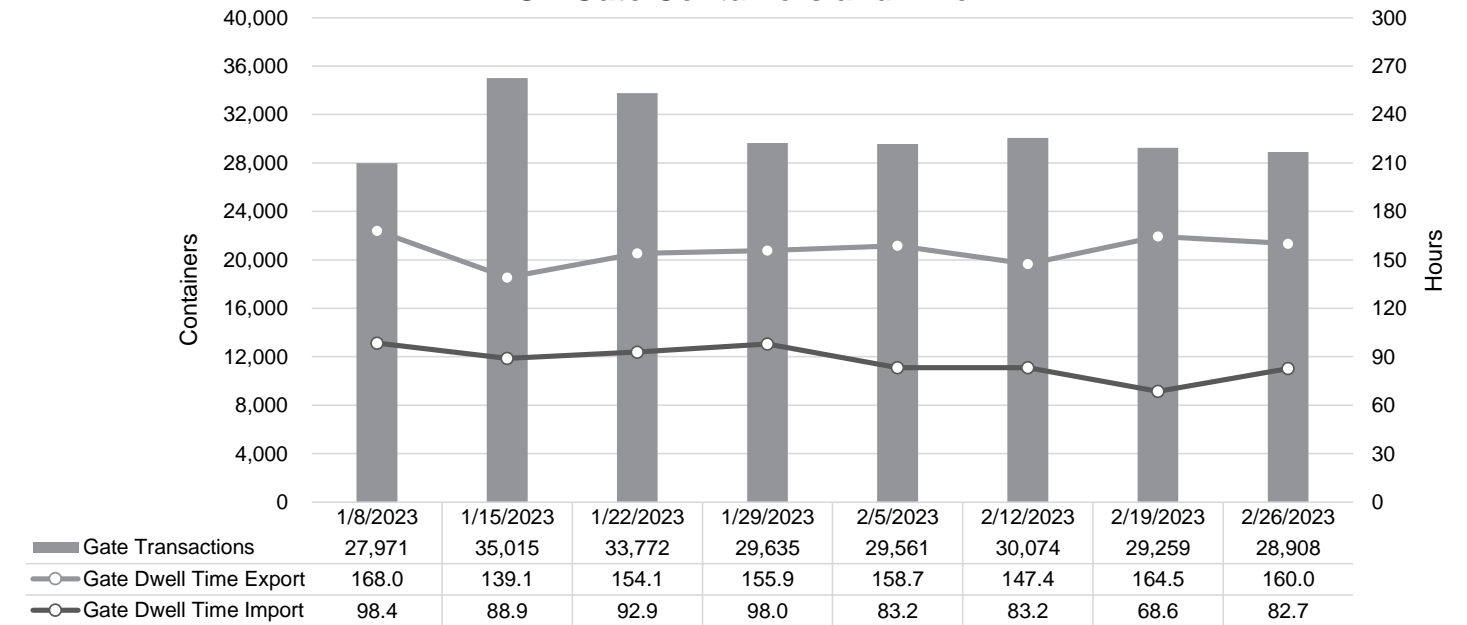

Truck Reservation System and Hourly Transactions

NIT Truck Reservation Statistics

VIG Truck Reservation Statistics

POV Truck Reservation Statistics

POV Weekly Transactions by Terminal and Hour

Gate Containers and Dwell

NIT Gate Containers and Dwell

VIG Gate Containers and Dwell

Gate Transactions- Last 8 Weeks

POV Gate Containers and Dwell

Rail Containers and Dwell

NIT Rail Containers and Dwell

VIG Rail Containers and Dwell

Rail Containers- Last 8 Weeks

POV Rail Containers and Dwell