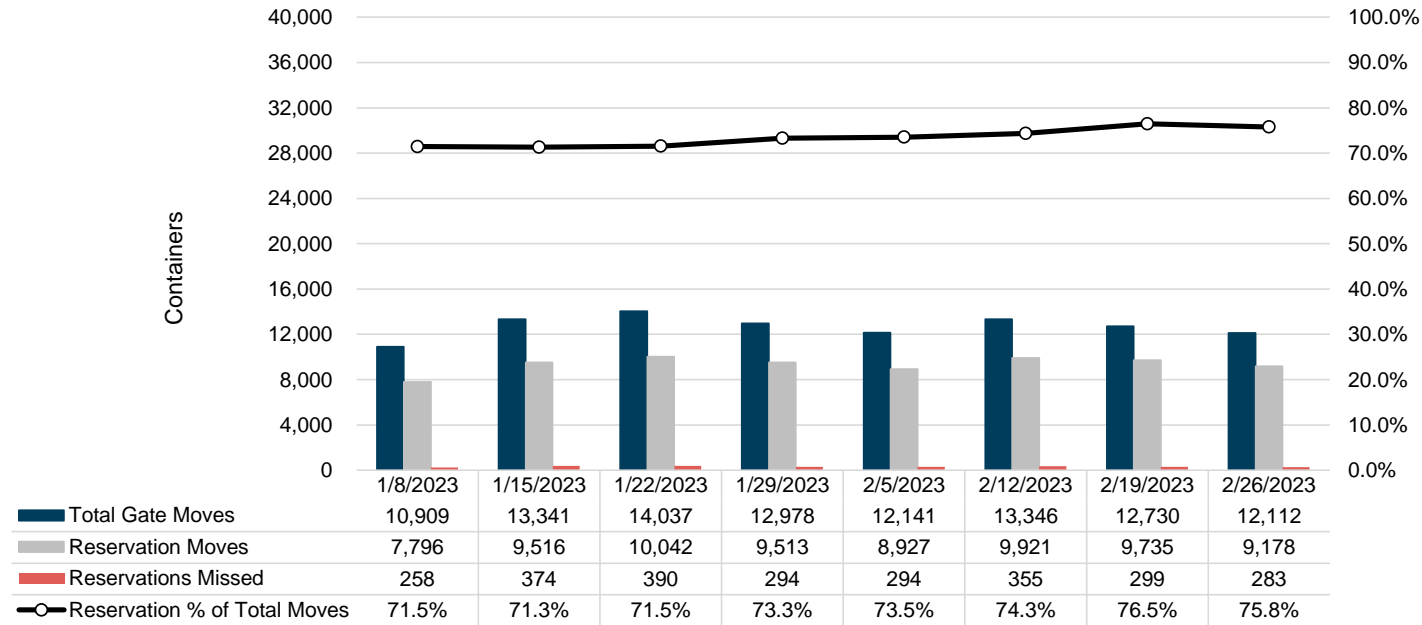

Port of Virginia Weekly Metrics

Gate Transactions

NIT Gate Transactions

VIG Gate Transactions

POV Gate Transactions

PPCY Gate Transactions

Please note: PPCY Gate Transactions are not included with POV Gate Transaction counts

Truck Reservation System and Hourly Transactions

NIT Truck Reservation Statistics

VIG Truck Reservation Statistics

POV Truck Reservation Statistics

POV Weekly Transactions by Terminal and Hour

Gate Containers and Dwell