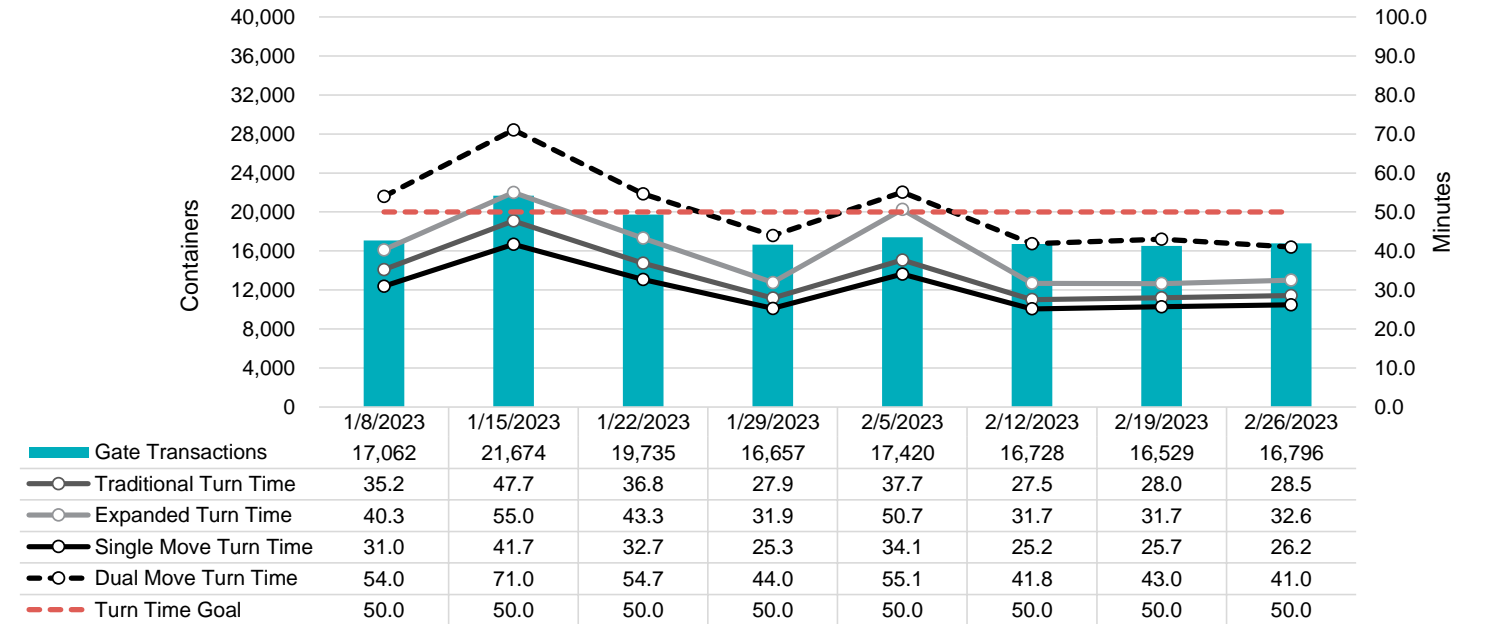

Port of Virginia Weekly Metrics

Gate Transactions

NIT Gate Transactions

VIG Gate Transactions

POV Gate Transactions

PPCY Gate Transactions

Please note: PPCY Gate Transactions are not included with POV Gate Transaction counts

Truck Reservation System and Hourly Transactions

NIT Truck Reservation Statistics

VIG Truck Reservation Statistics

POV Truck Reservation Statistics

POV Weekly Transactions by Terminal and Hour

Gate Containers and Dwell