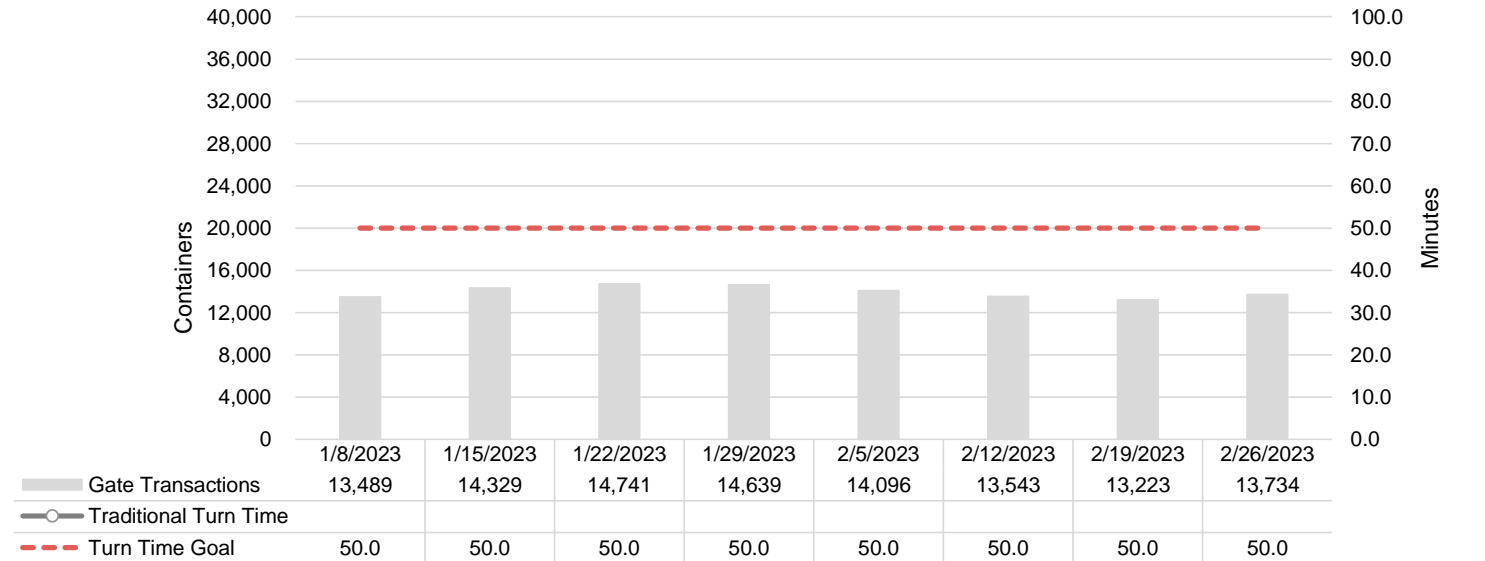

Port of Virginia Weekly Metrics

Gate Transactions

NIT Gate Transactions

VIG Gate Transactions

POV Gate Transactions

PPCY Gate Transactions

Please note: PPCY Gate Transactions are not included with POV Gate Transaction counts

Truck Reservation System and Hourly Transactions

NIT Truck Reservation Statistics

VIG Truck Reservation Statistics

POV Truck Reservation Statistics

POV Weekly Transactions by Terminal and Hour

Gate Containers and Dwell