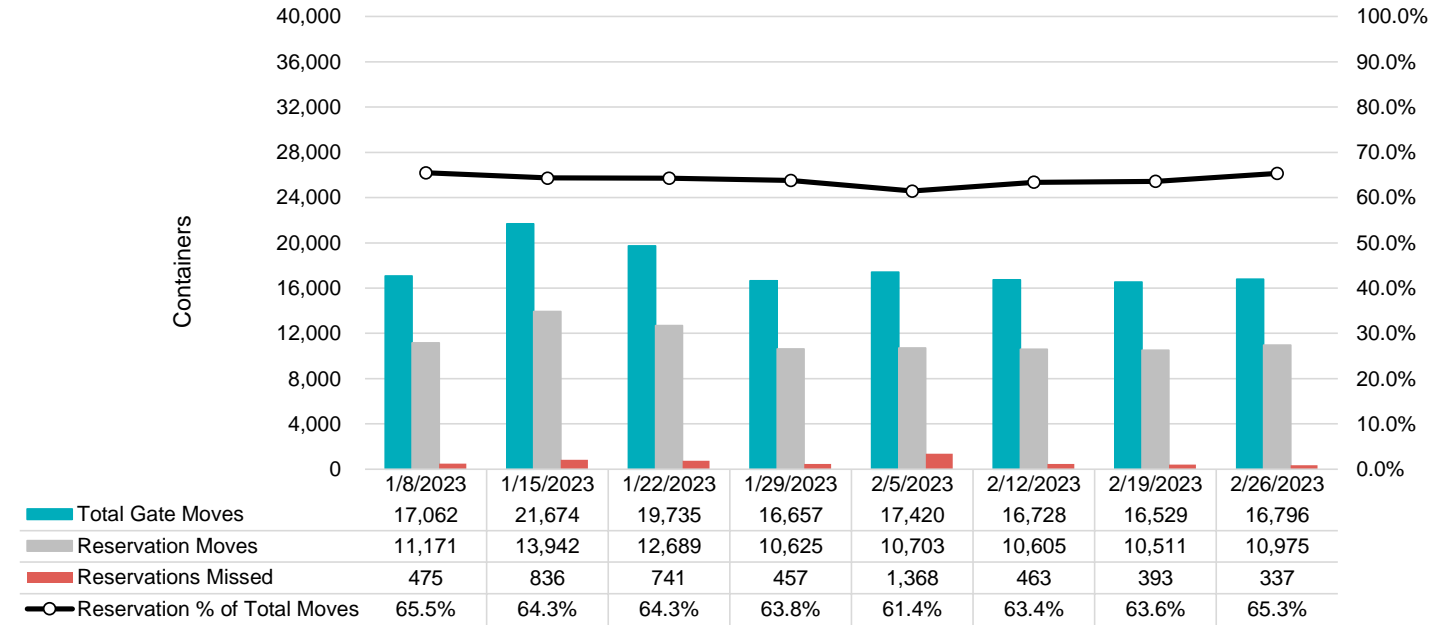

Port of Virginia Weekly Metrics

Gate Transactions

NIT Gate Transactions

VIG Gate Transactions

POV Gate Transactions

PPCY Gate Transactions

Please note: PPCY Gate Transactions are not included with POV Gate Transaction counts

Truck Reservation System and Hourly Transactions

NIT Truck Reservation Statistics

VIG Truck Reservation Statistics

POV Truck Reservation Statistics

POV Weekly Transactions by Terminal and Hour

Gate Containers and Dwell