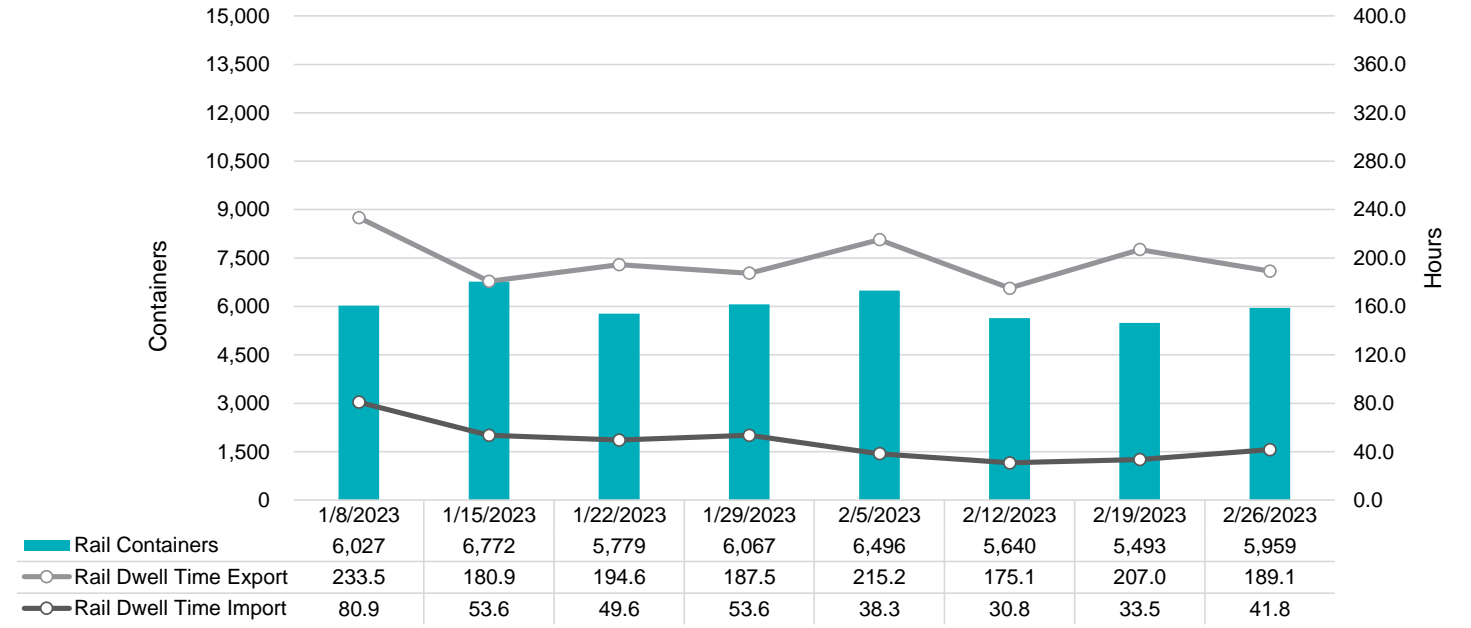

Truck Reservation System and Hourly Transactions

NIT Truck Reservation Statistics

VIG Truck Reservation Statistics

POV Truck Reservation Statistics

POV Weekly Transactions by Terminal and Hour

Gate Containers and Dwell

NIT Gate Containers and Dwell

VIG Gate Containers and Dwell

Gate Transactions- Last 8 Weeks

POV Gate Containers and Dwell

Rail Containers and Dwell

NIT Rail Containers and Dwell

VIG Rail Containers and Dwell

Rail Containers- Last 8 Weeks

POV Rail Containers and Dwell