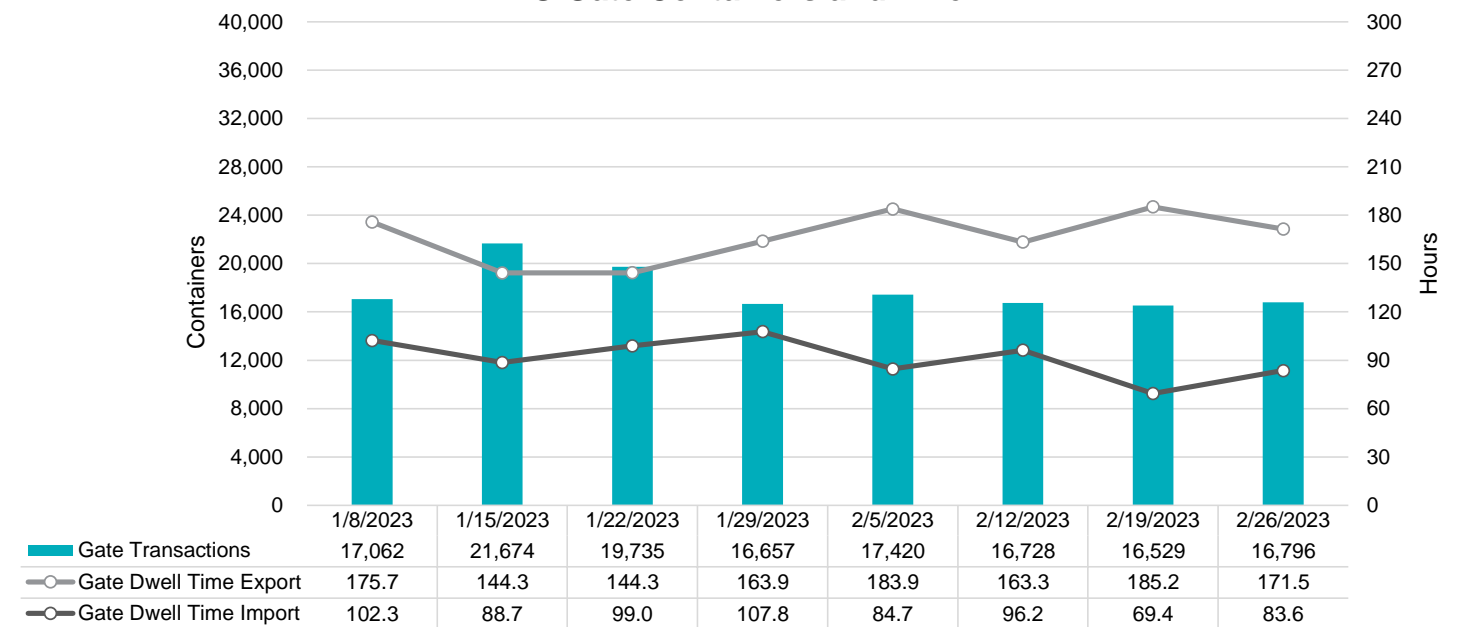

Port of Virginia Weekly Metrics

Gate Transactions

NIT Gate Transactions

VIG Gate Transactions

POV Gate Transactions

PPCY Gate Transactions

Please note: PPCY Gate Transactions are not included with POV Gate Transaction counts

Truck Reservation System and Hourly Transactions

NIT Truck Reservation Statistics

VIG Truck Reservation Statistics

POV Truck Reservation Statistics

POV Weekly Transactions by Terminal and Hour

Gate Containers and Dwell

NIT Gate Containers and Dwell

VIG Gate Containers and Dwell

Gate Transactions- Last 8 Weeks

POV Gate Containers and Dwell

Rail Containers and Dwell

NIT Rail Containers and Dwell

VIG Rail Containers and Dwell