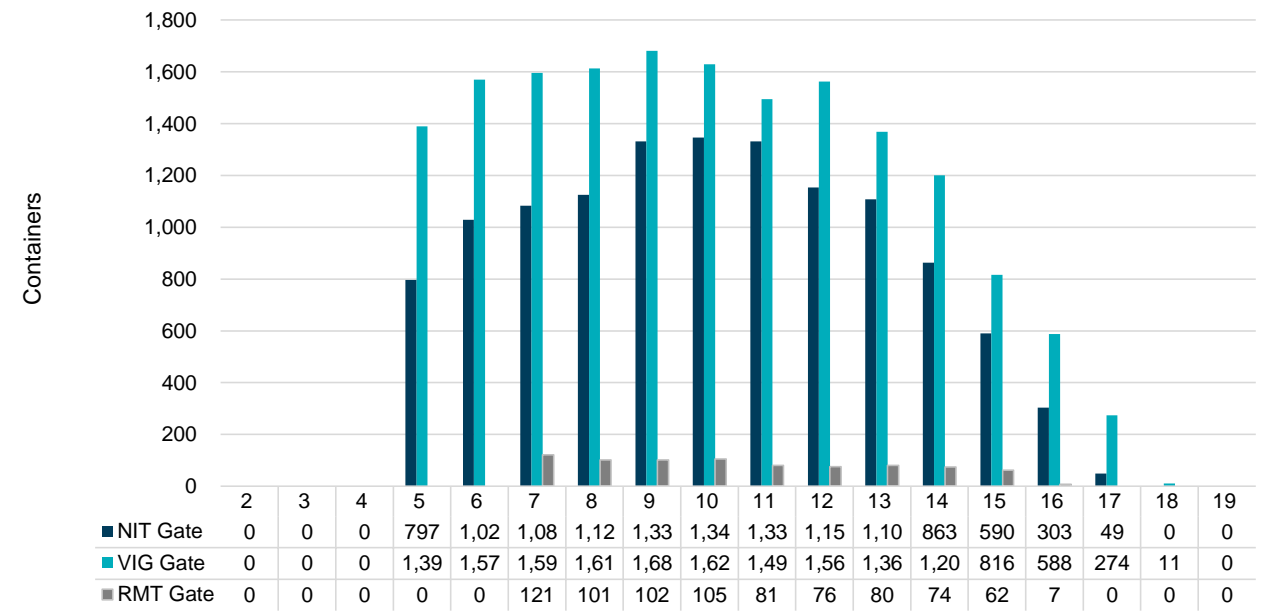

Port of Virginia Weekly Metrics

Gate Transactions

NIT Gate Transactions

VIG Gate Transactions

POV Gate Transactions

PPCY Gate Transactions

Please note: PPCY Gate Transactions are not included with POV Gate Transaction counts

Truck Reservation System and Hourly Transactions

NIT Truck Reservation Statistics

VIG Truck Reservation Statistics

POV Truck Reservation Statistics

POV Weekly Transactions by Terminal and Hour

Gate Containers and Dwell

NIT Gate Containers and Dwell

VIG Gate Containers and Dwell

Gate Transactions- Last 8 Weeks

POV Gate Containers and Dwell

Rail Containers and Dwell

NIT Rail Containers and Dwell

VIG Rail Containers and Dwell