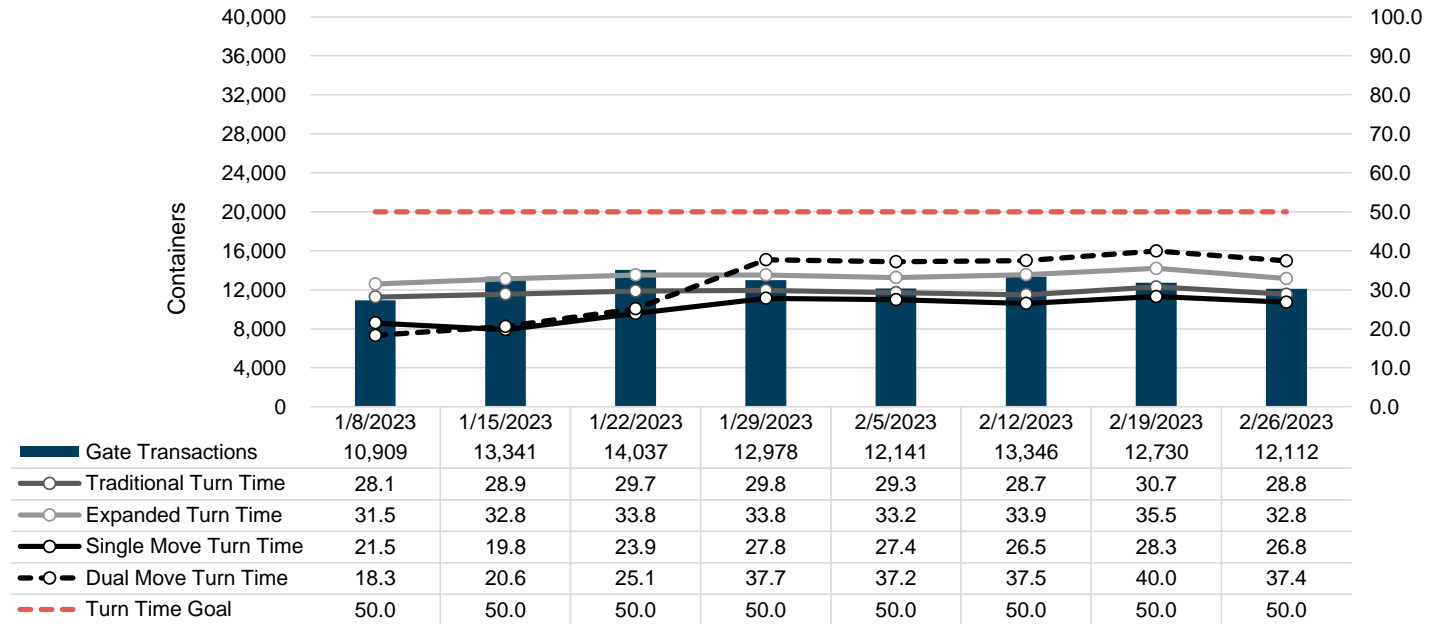

Port of Virginia Weekly Metrics

Gate Transactions

NIT Gate Transactions

VIG Gate Transactions

POV Gate Transactions

PPCY Gate Transactions

Please note: PPCY Gate Transactions are not included with POV Gate Transaction counts

Truck Reservation System and Hourly Transactions

NIT Truck Reservation Statistics

VIG Truck Reservation Statistics

POV Truck Reservation Statistics

POV Weekly Transactions by Terminal and Hour

Gate Containers and Dwell