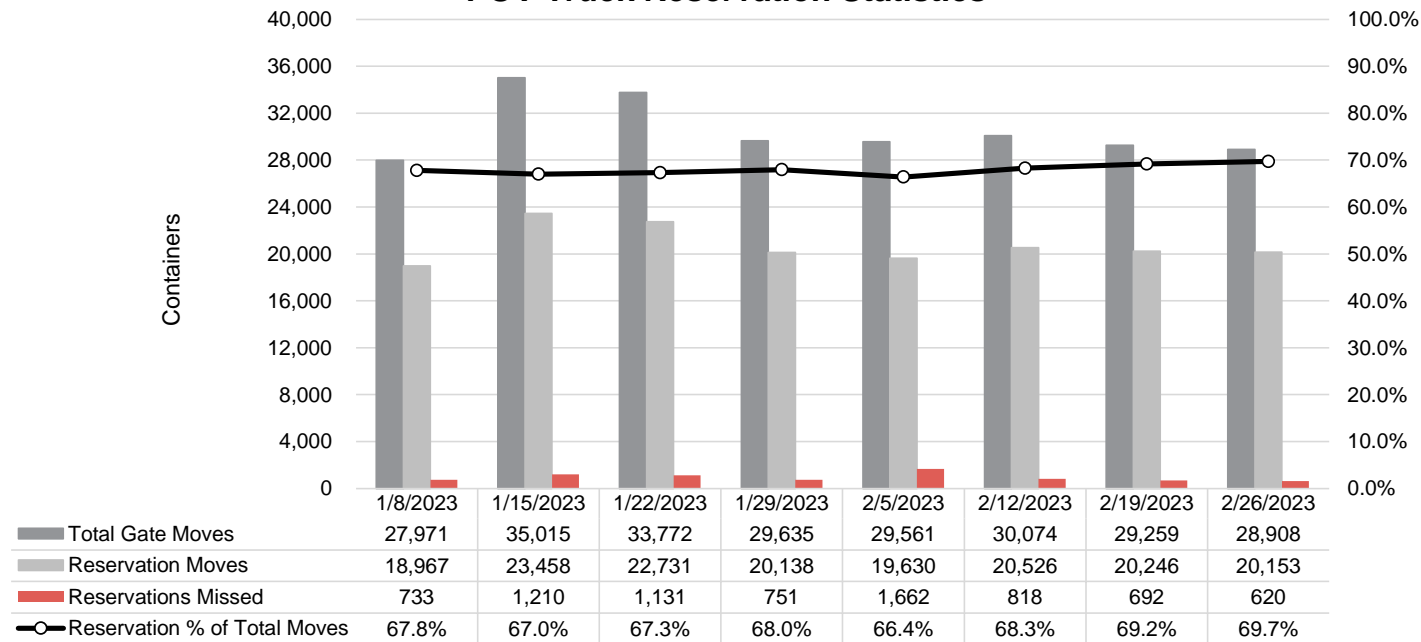

Port of Virginia Weekly Metrics

Gate Transactions

NIT Gate Transactions

VIG Gate Transactions

POV Gate Transactions

PPCY Gate Transactions

Please note: PPCY Gate Transactions are not included with POV Gate Transaction counts

Truck Reservation System and Hourly Transactions

NIT Truck Reservation Statistics

VIG Truck Reservation Statistics

POV Truck Reservation Statistics

POV Weekly Transactions by Terminal and Hour

Gate Containers and Dwell

NIT Gate Containers and Dwell

VIG Gate Containers and Dwell

Gate Transactions- Last 8 Weeks

POV Gate Containers and Dwell

Rail Containers and Dwell

NIT Rail Containers and Dwell

VIG Rail Containers and Dwell