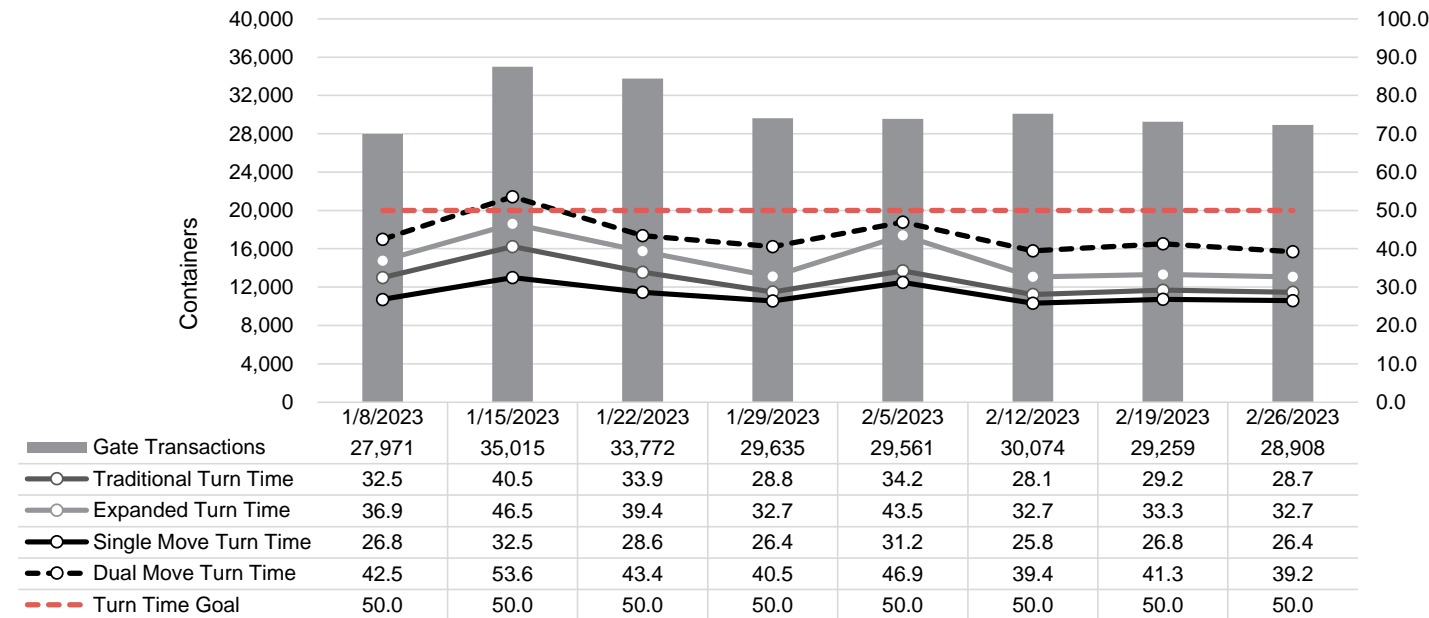

Port of Virginia Weekly Metrics

Gate Transactions

NIT Gate Transactions

VIG Gate Transactions

POV Gate Transactions

PPCY Gate Transactions

Please note: PPCY Gate Transactions are not included with POV Gate Transaction counts

Truck Reservation System and Hourly Transactions

NIT Truck Reservation Statistics

VIG Truck Reservation Statistics

POV Truck Reservation Statistics

POV Weekly Transactions by Terminal and Hour

Gate Containers and Dwell