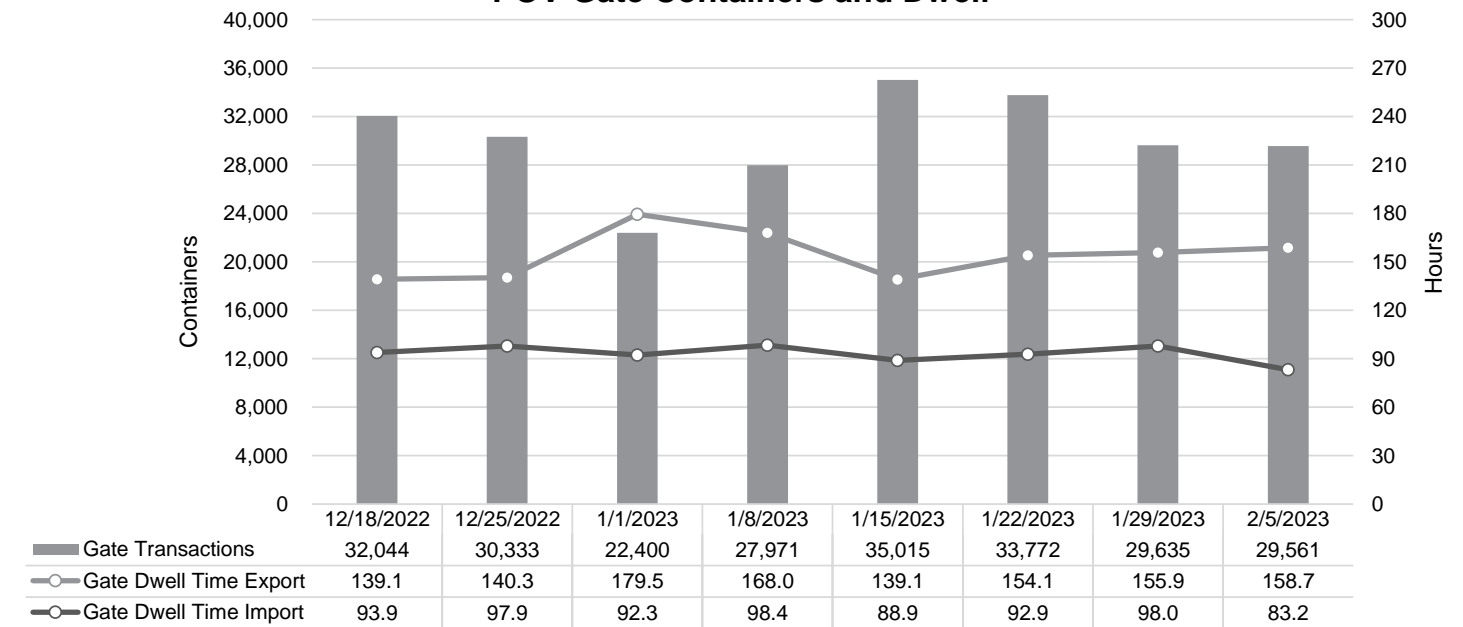

POV Gate Containers and Dwell