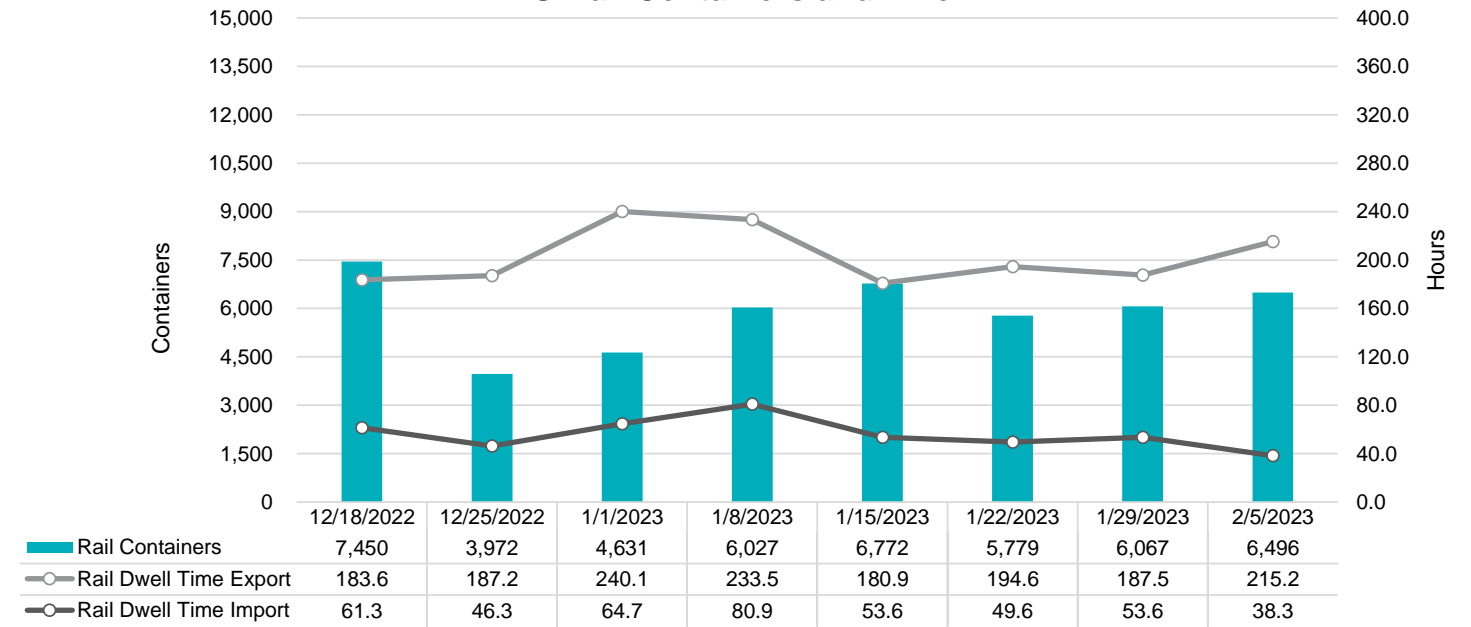

VIG Rail Containers and Dwell