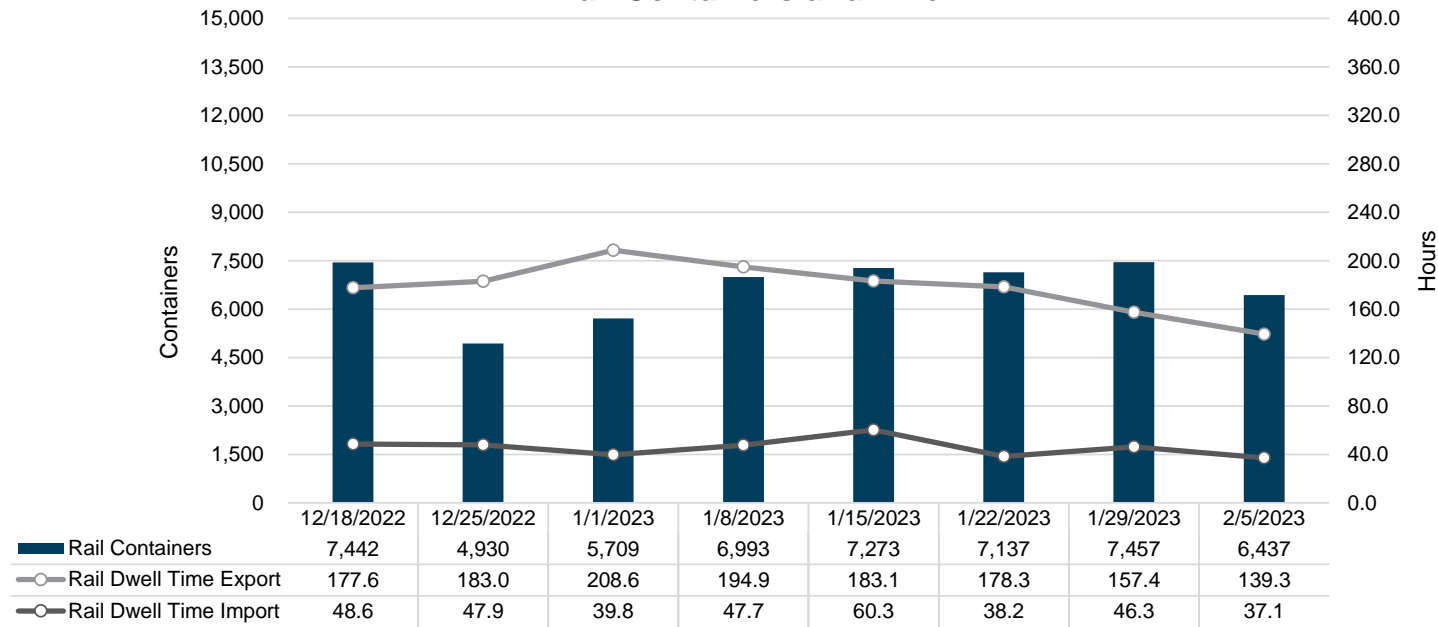

Rail Containers and Dwell

NIT Rail Containers and Dwell