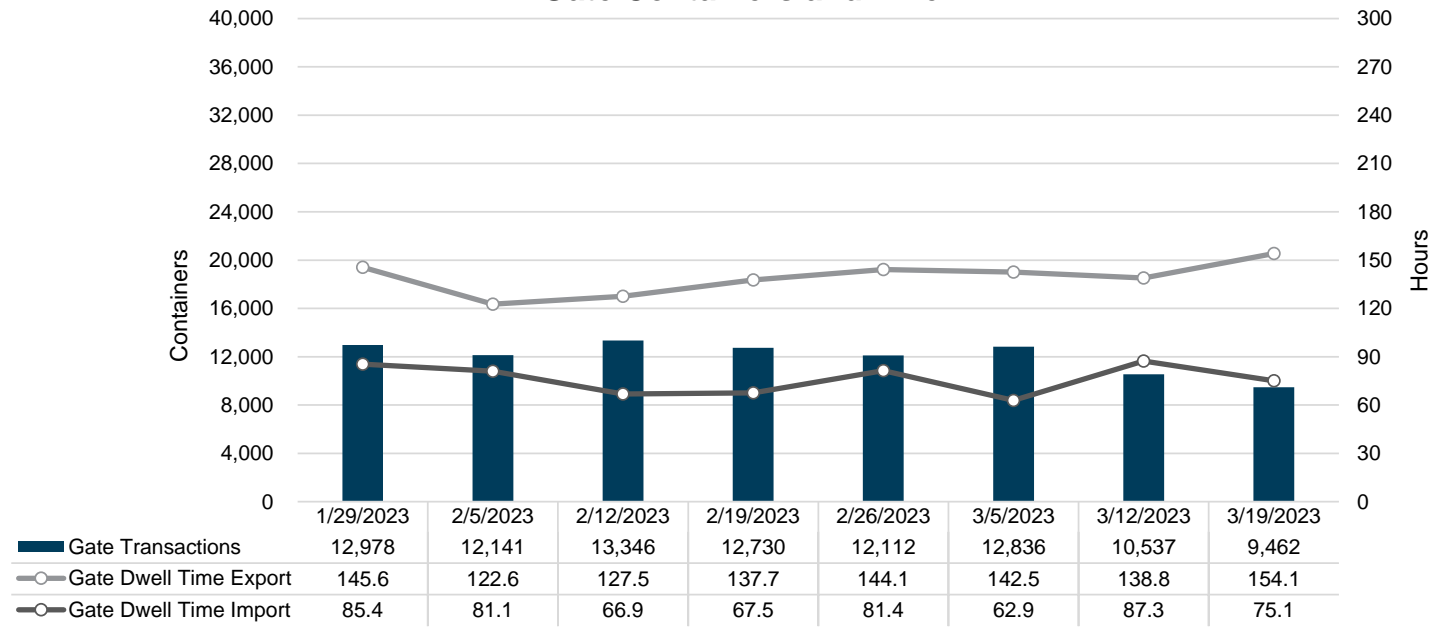

Port of Virginia Weekly Metrics

Gate Transactions

NIT Gate Transactions

VIG Gate Transactions

POV Gate Transactions

PPCY Gate Transactions

Please note: PPCY Gate Transactions are not included with POV Gate Transaction counts

Truck Reservation System and Hourly Transactions

NIT Truck Reservation Statistics

VIG Truck Reservation Statistics

POV Truck Reservation Statistics

POV Weekly Transactions by Terminal and Hour

Gate Containers and Dwell

NIT Gate Containers and Dwell

VIG Gate Containers and Dwell

Gate Transactions- Last 8 Weeks

POV Gate Containers and Dwell

Rail Containers and Dwell

NIT Rail Containers and Dwell

VIG Rail Containers and Dwell