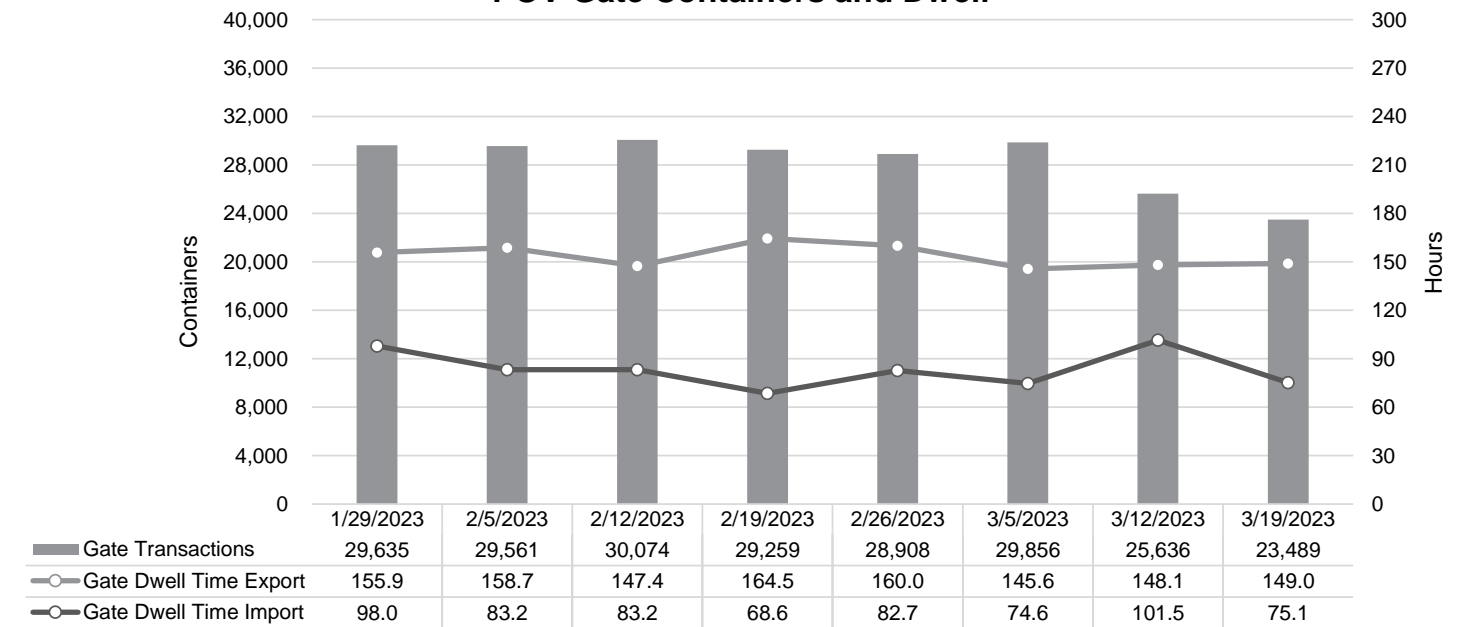

Truck Reservation System and Hourly Transactions

NIT Truck Reservation Statistics

VIG Truck Reservation Statistics

POV Truck Reservation Statistics

POV Weekly Transactions by Terminal and Hour

Gate Containers and Dwell

NIT Gate Containers and Dwell

VIG Gate Containers and Dwell

Gate Transactions- Last 8 Weeks

POV Gate Containers and Dwell

Rail Containers and Dwell

NIT Rail Containers and Dwell

VIG Rail Containers and Dwell

Rail Containers- Last 8 Weeks

POV Rail Containers and Dwell