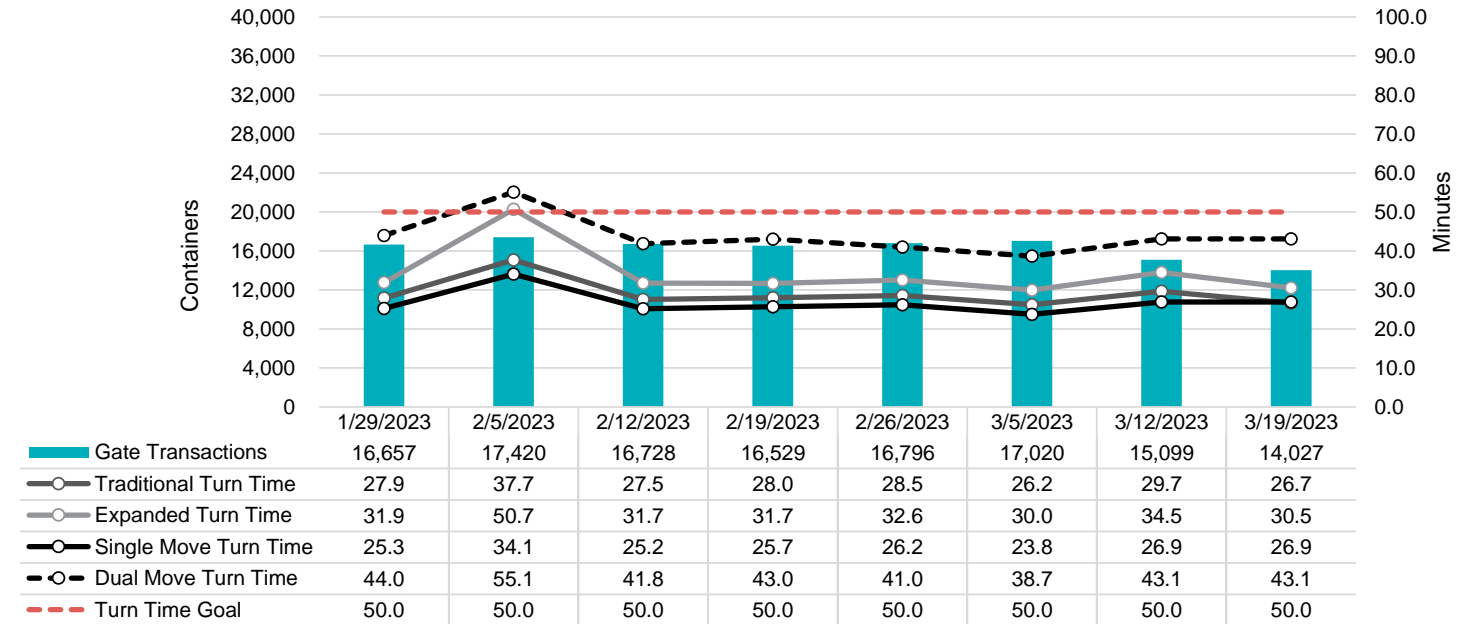

Port of Virginia Weekly Metrics

Gate Transactions

NIT Gate Transactions

VIG Gate Transactions

POV Gate Transactions

PPCY Gate Transactions

Please note: PPCY Gate Transactions are not included with POV Gate Transaction counts

Truck Reservation System and Hourly Transactions

NIT Truck Reservation Statistics

VIG Truck Reservation Statistics

POV Truck Reservation Statistics

POV Weekly Transactions by Terminal and Hour

Gate Containers and Dwell