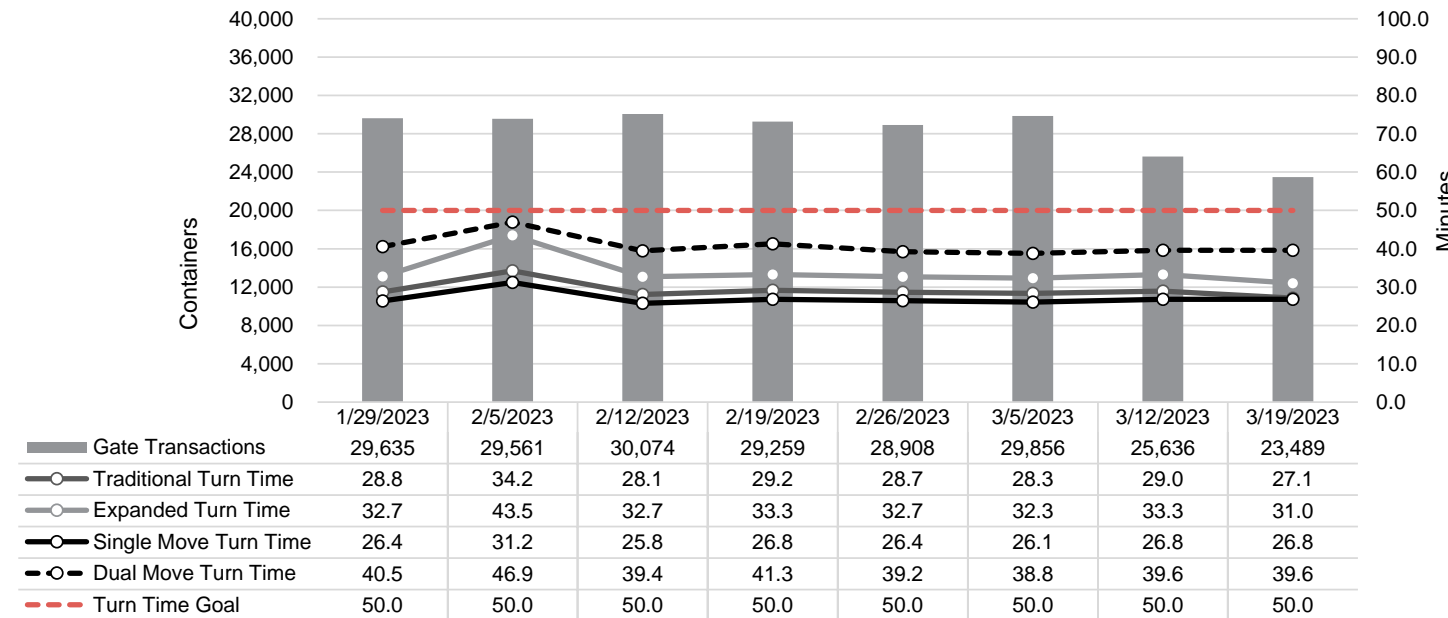

Port of Virginia Weekly Metrics

Gate Transactions

NIT Gate Transactions

VIG Gate Transactions

POV Gate Transactions

PPCY Gate Transactions

Please note: PPCY Gate Transactions are not included with POV Gate Transaction counts

Truck Reservation System and Hourly Transactions

NIT Truck Reservation Statistics

VIG Truck Reservation Statistics

POV Truck Reservation Statistics

POV Weekly Transactions by Terminal and Hour

Gate Containers and Dwell