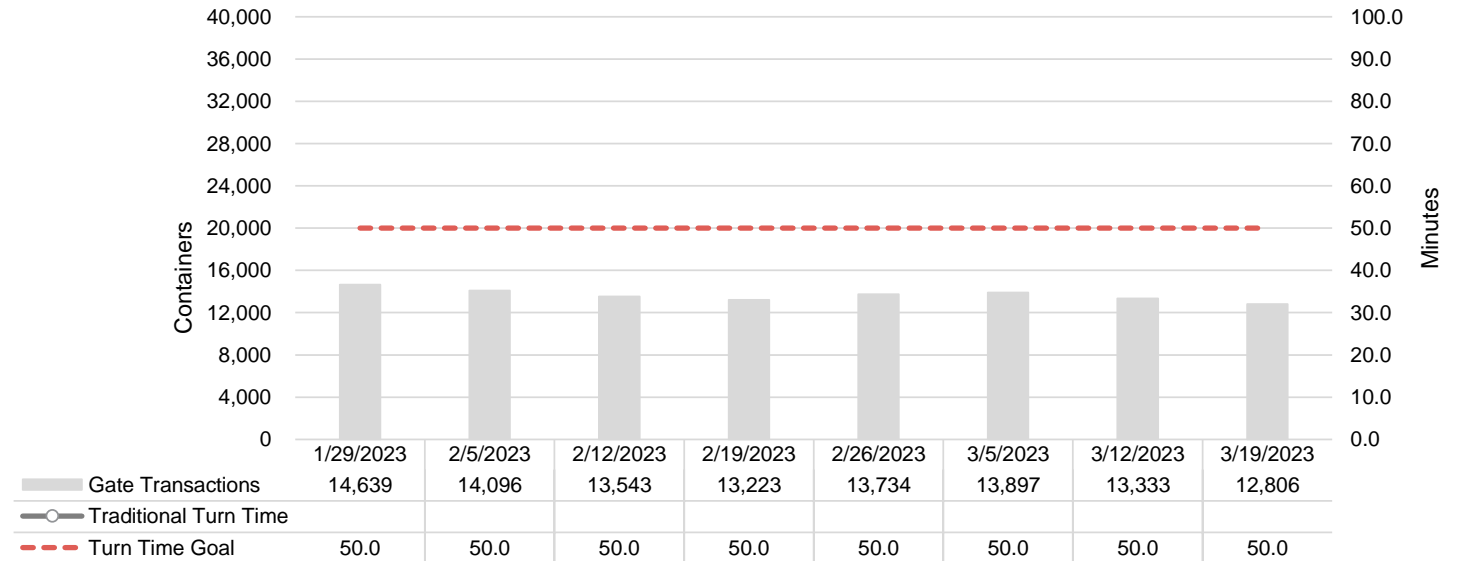

Port of Virginia Weekly Metrics

Gate Transactions

NIT Gate Transactions

VIG Gate Transactions

POV Gate Transactions

PPCY Gate Transactions

Please note: PPCY Gate Transactions are not included with POV Gate Transaction counts

Truck Reservation System and Hourly Transactions

NIT Truck Reservation Statistics

VIG Truck Reservation Statistics

POV Truck Reservation Statistics

POV Weekly Transactions by Terminal and Hour

Gate Containers and Dwell