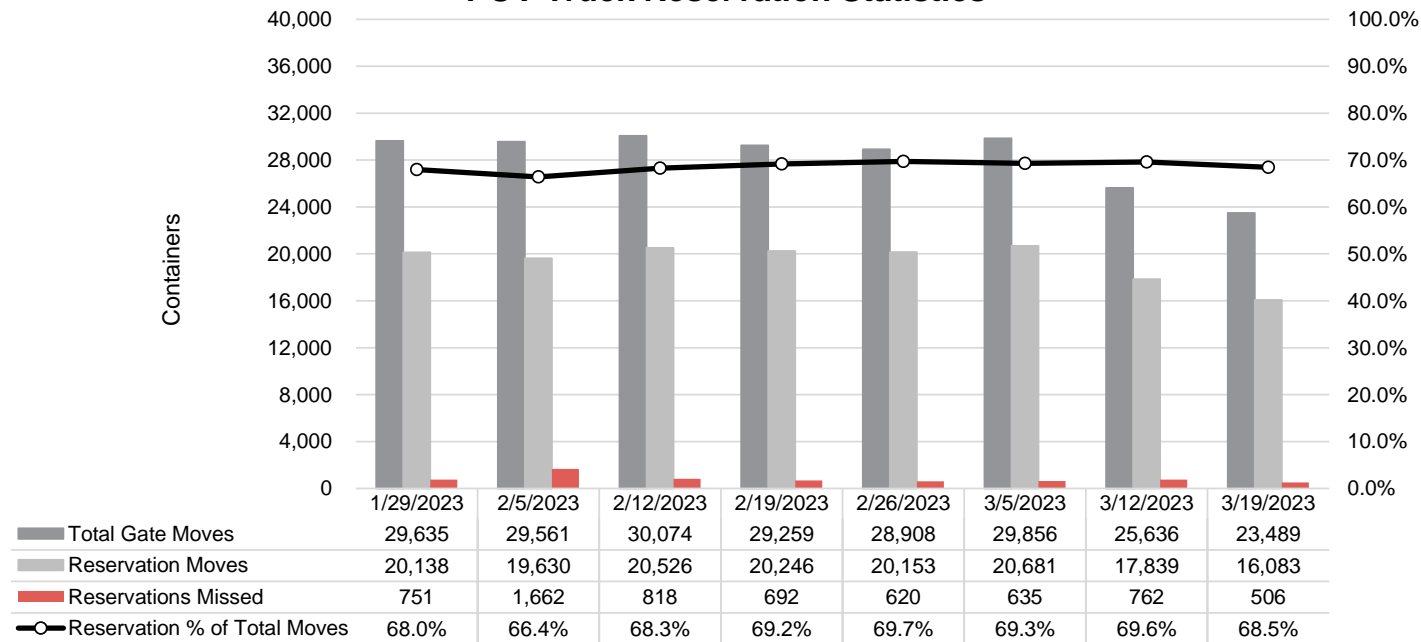

Port of Virginia Weekly Metrics

Gate Transactions

NIT Gate Transactions

VIG Gate Transactions

POV Gate Transactions

PPCY Gate Transactions

Please note: PPCY Gate Transactions are not included with POV Gate Transaction counts

Truck Reservation System and Hourly Transactions

NIT Truck Reservation Statistics

VIG Truck Reservation Statistics

POV Truck Reservation Statistics

POV Weekly Transactions by Terminal and Hour

Gate Containers and Dwell

NIT Gate Containers and Dwell

VIG Gate Containers and Dwell

Gate Transactions- Last 8 Weeks

POV Gate Containers and Dwell

Rail Containers and Dwell

NIT Rail Containers and Dwell

VIG Rail Containers and Dwell