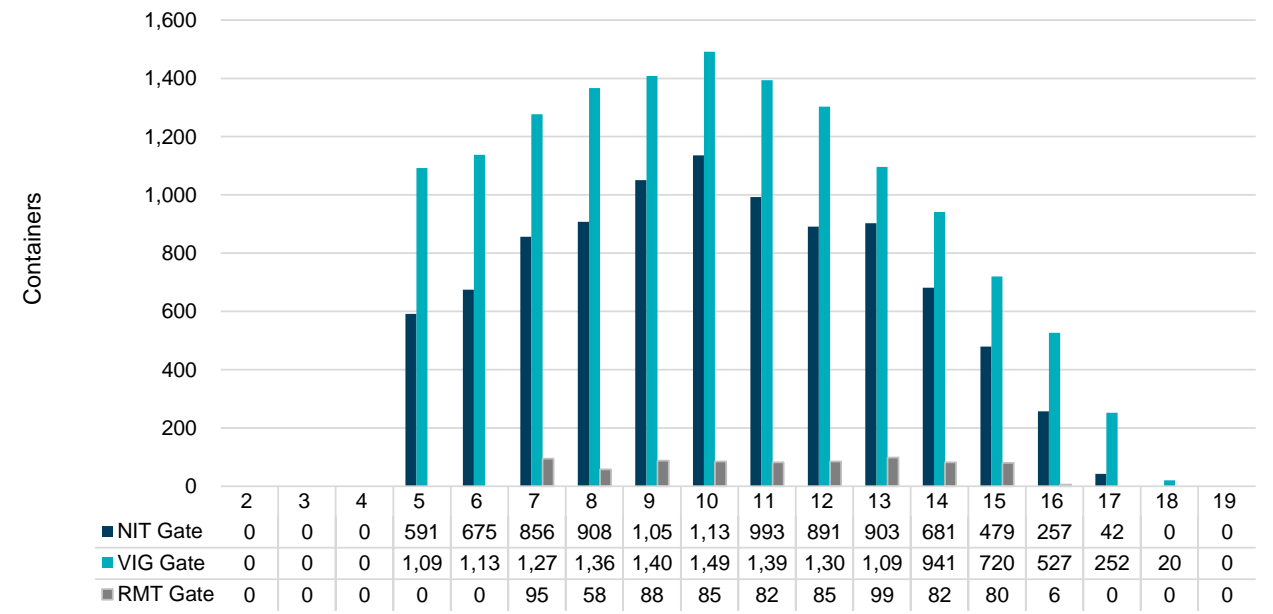

Port of Virginia Weekly Metrics

Gate Transactions

NIT Gate Transactions

VIG Gate Transactions

POV Gate Transactions

PPCY Gate Transactions

Please note: PPCY Gate Transactions are not included with POV Gate Transaction counts

Truck Reservation System and Hourly Transactions

NIT Truck Reservation Statistics

VIG Truck Reservation Statistics

POV Truck Reservation Statistics

POV Weekly Transactions by Terminal and Hour

Gate Containers and Dwell

NIT Gate Containers and Dwell

VIG Gate Containers and Dwell

Gate Transactions- Last 8 Weeks

POV Gate Containers and Dwell

Rail Containers and Dwell

NIT Rail Containers and Dwell

VIG Rail Containers and Dwell