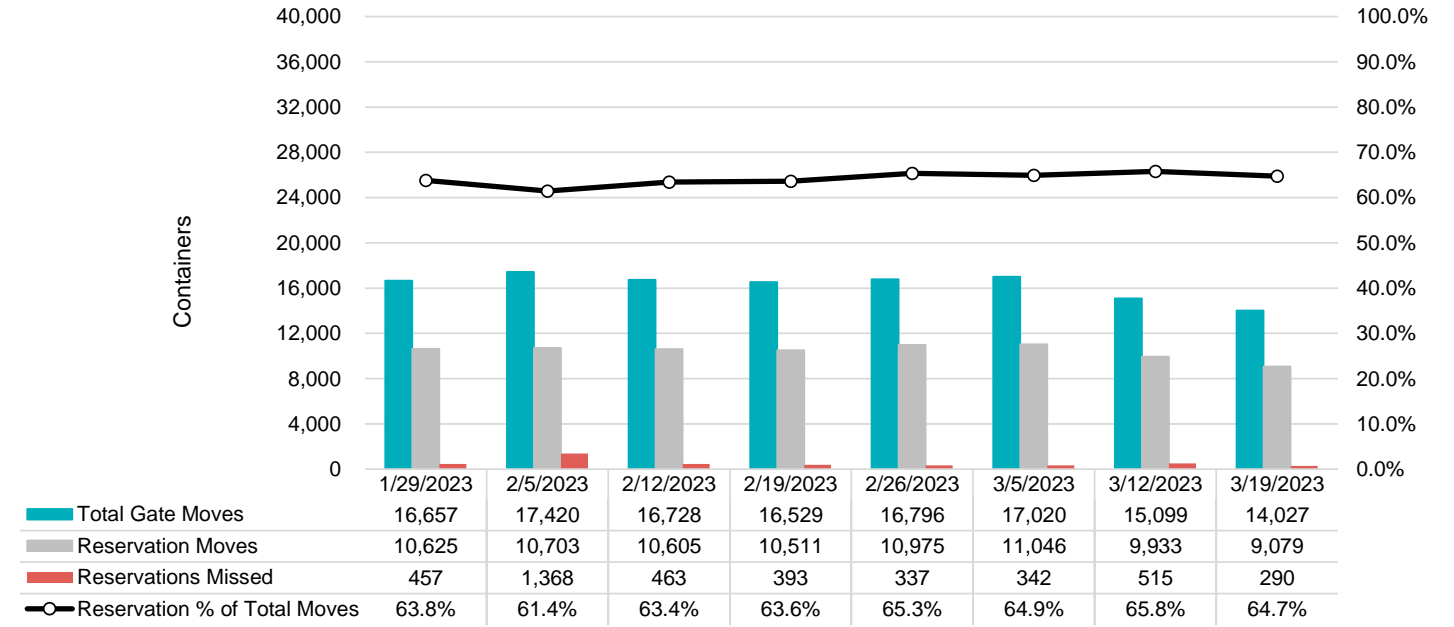

Port of Virginia Weekly Metrics

Gate Transactions

NIT Gate Transactions

VIG Gate Transactions

POV Gate Transactions

PPCY Gate Transactions

Please note: PPCY Gate Transactions are not included with POV Gate Transaction counts

Truck Reservation System and Hourly Transactions

NIT Truck Reservation Statistics

VIG Truck Reservation Statistics

POV Truck Reservation Statistics

POV Weekly Transactions by Terminal and Hour

Gate Containers and Dwell