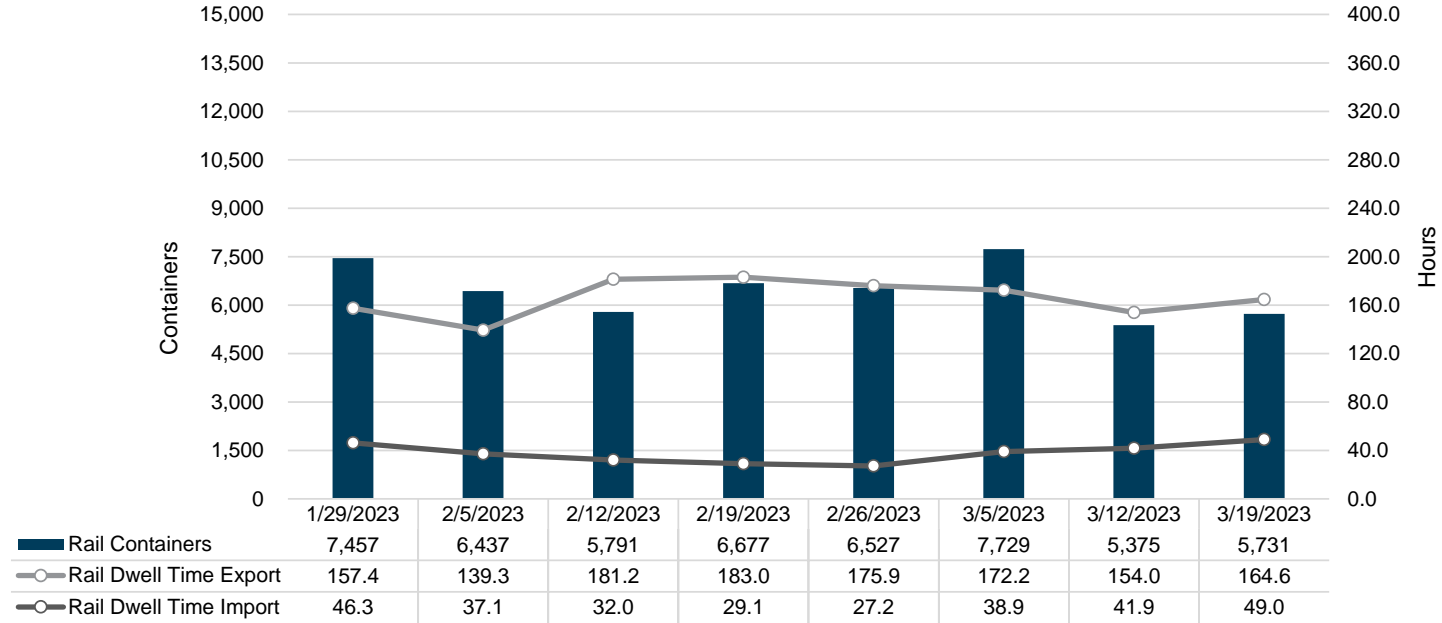

NIT Gate Containers and Dwell

VIG Gate Containers and Dwell

Gate Transactions- Last 8 Weeks

POV Gate Containers and Dwell

Rail Containers and Dwell

NIT Rail Containers and Dwell

VIG Rail Containers and Dwell

Rail Containers- Last 8 Weeks

POV Rail Containers and Dwell