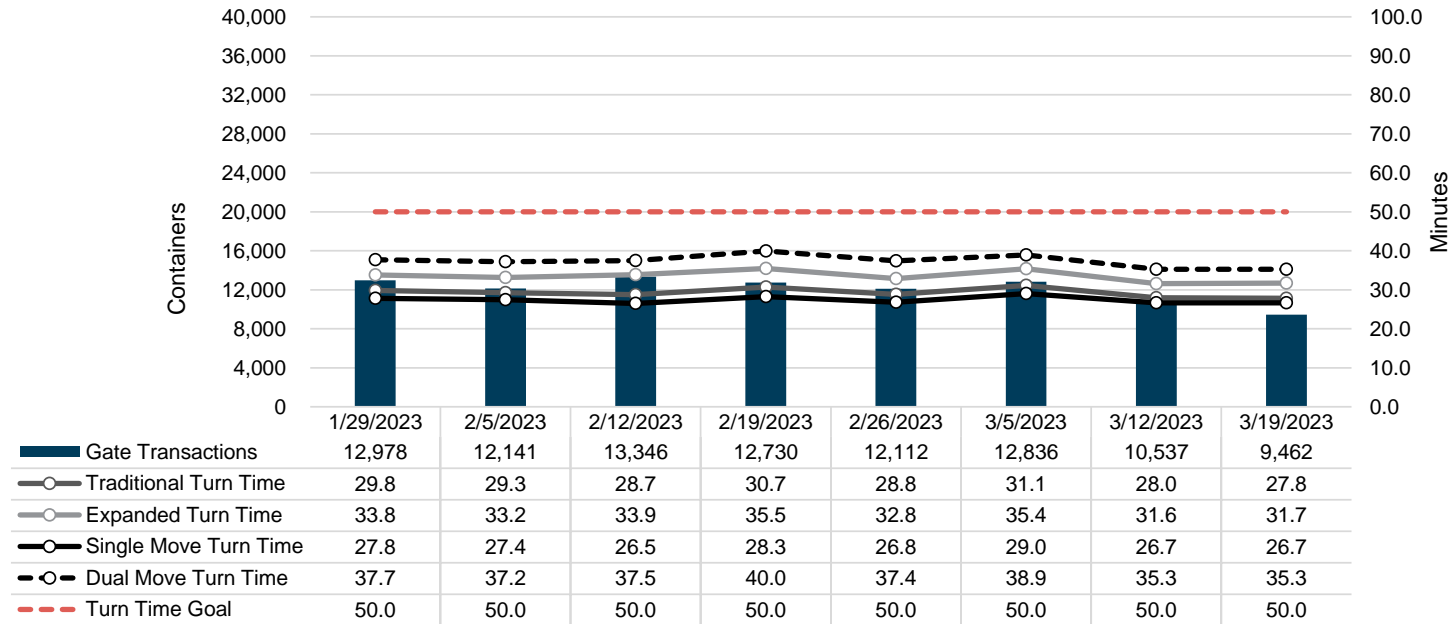

Port of Virginia Weekly Metrics

Gate Transactions

NIT Gate Transactions

VIG Gate Transactions

POV Gate Transactions

PPCY Gate Transactions

Please note: PPCY Gate Transactions are not included with POV Gate Transaction counts

Truck Reservation System and Hourly Transactions

NIT Truck Reservation Statistics

VIG Truck Reservation Statistics

POV Truck Reservation Statistics

POV Weekly Transactions by Terminal and Hour

Gate Containers and Dwell