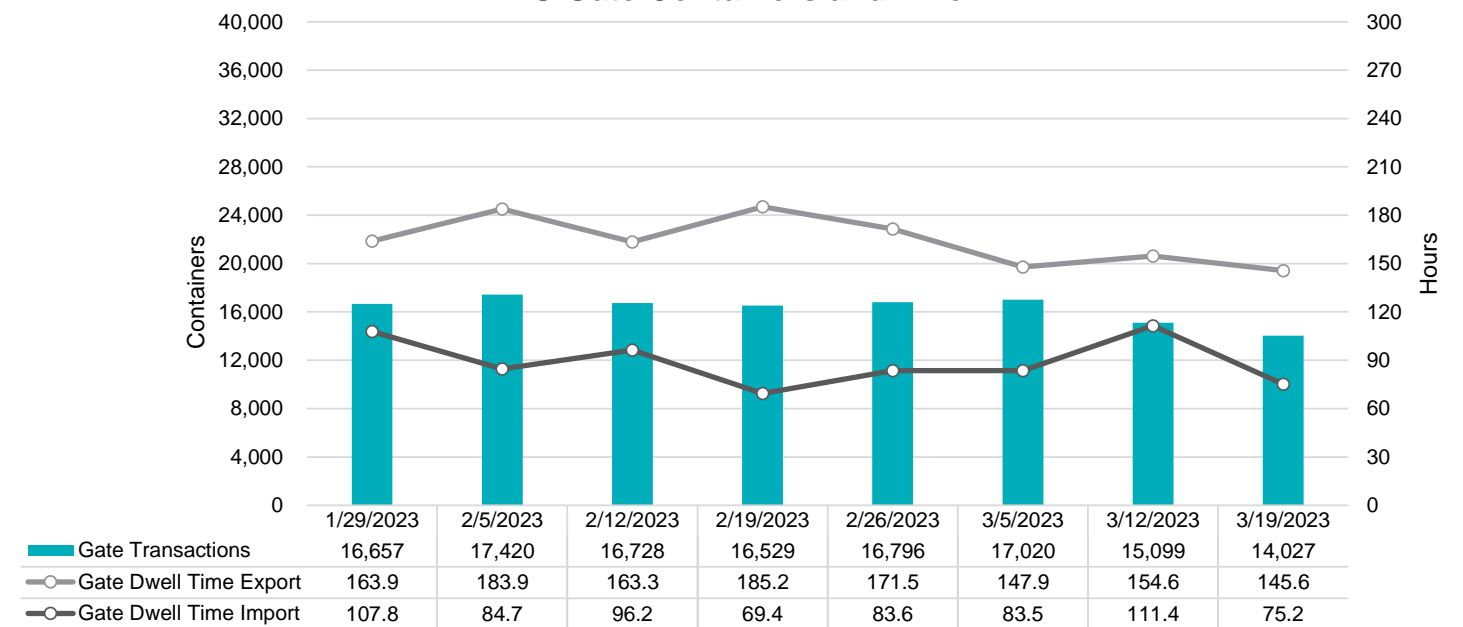

Port of Virginia Weekly Metrics

Gate Transactions

NIT Gate Transactions

VIG Gate Transactions

POV Gate Transactions

PPCY Gate Transactions

Please note: PPCY Gate Transactions are not included with POV Gate Transaction counts

Truck Reservation System and Hourly Transactions

NIT Truck Reservation Statistics

VIG Truck Reservation Statistics

POV Truck Reservation Statistics

POV Weekly Transactions by Terminal and Hour

Gate Containers and Dwell

NIT Gate Containers and Dwell

VIG Gate Containers and Dwell

Gate Transactions- Last 8 Weeks

POV Gate Containers and Dwell

Rail Containers and Dwell

NIT Rail Containers and Dwell

VIG Rail Containers and Dwell