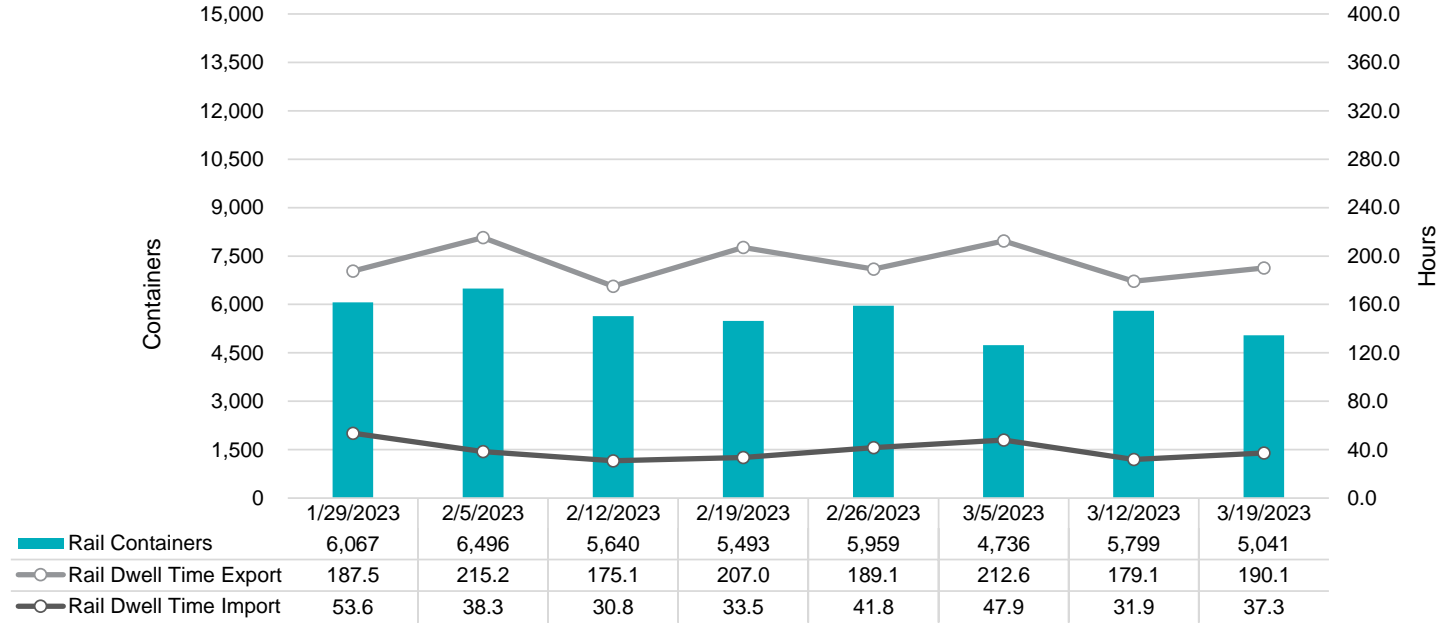

NIT Gate Containers and Dwell

VIG Gate Containers and Dwell

Gate Transactions- Last 8 Weeks

POV Gate Containers and Dwell

Rail Containers and Dwell

NIT Rail Containers and Dwell

VIG Rail Containers and Dwell

Rail Containers- Last 8 Weeks

POV Rail Containers and Dwell