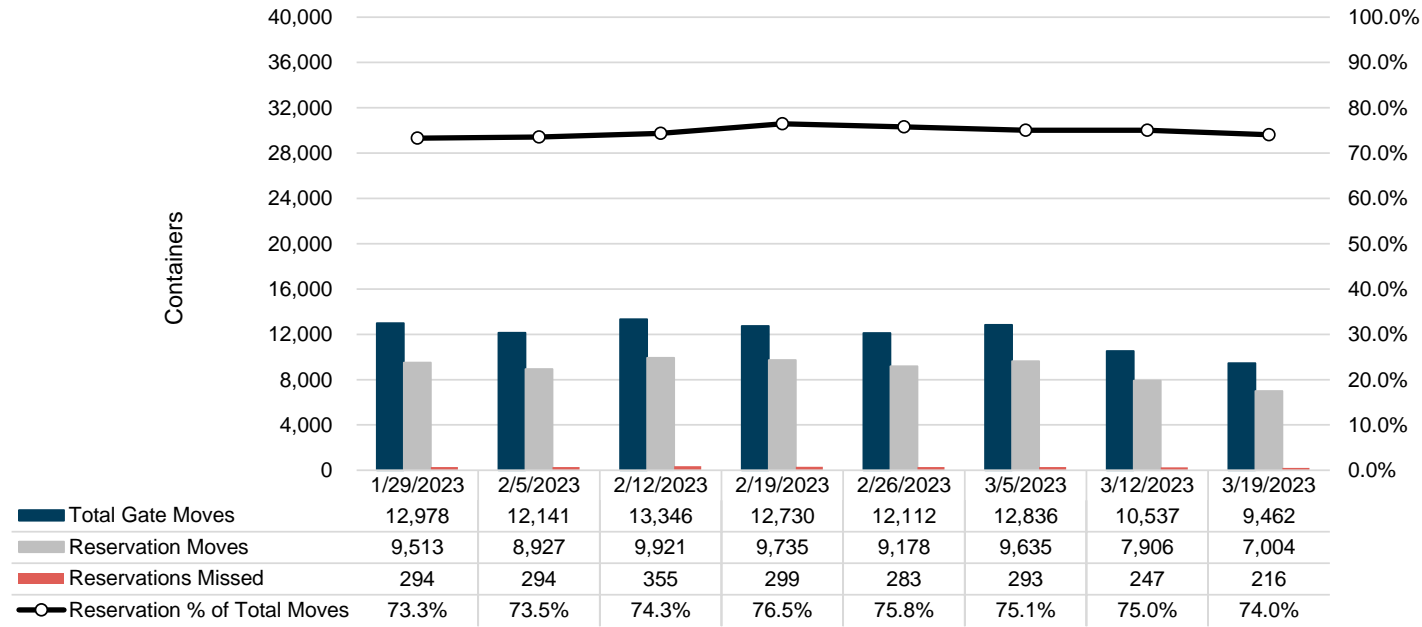

Port of Virginia Weekly Metrics

Gate Transactions

NIT Gate Transactions

VIG Gate Transactions

POV Gate Transactions

PPCY Gate Transactions

Please note: PPCY Gate Transactions are not included with POV Gate Transaction counts

Truck Reservation System and Hourly Transactions

NIT Truck Reservation Statistics

VIG Truck Reservation Statistics

POV Truck Reservation Statistics

POV Weekly Transactions by Terminal and Hour

Gate Containers and Dwell