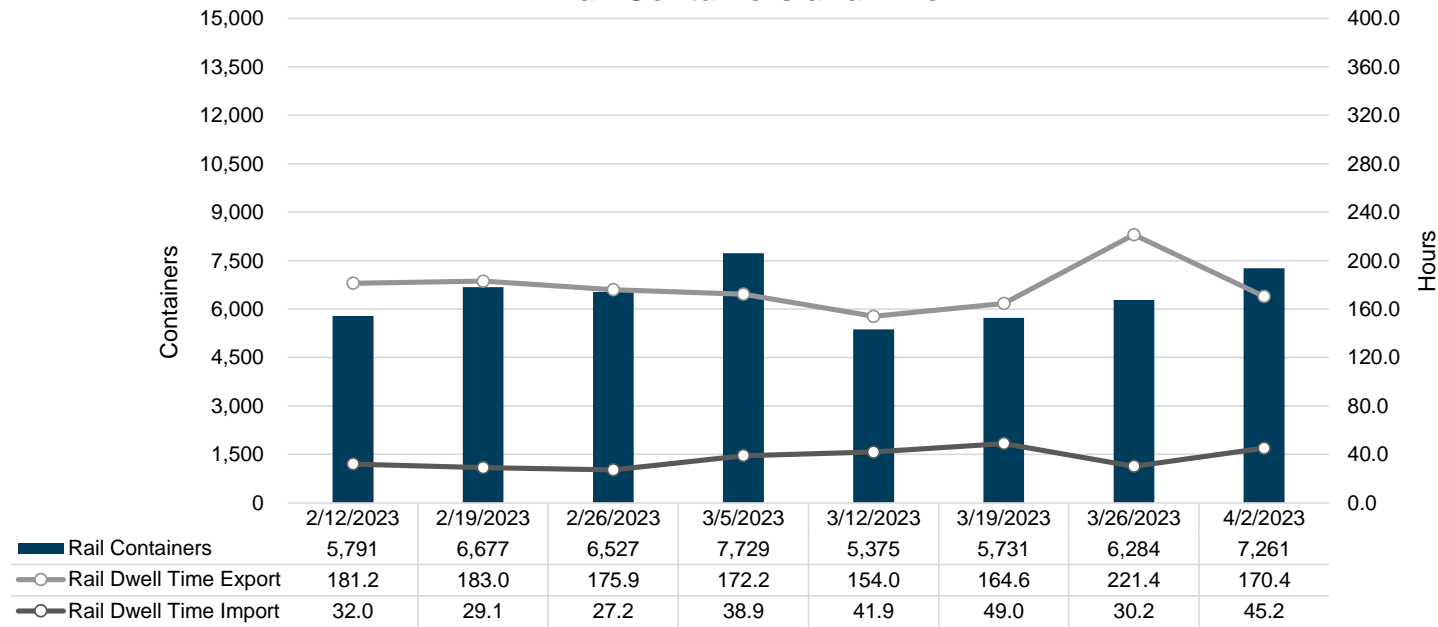

NIT Gate Containers and Dwell

VIG Gate Containers and Dwell

Gate Transactions- Last 8 Weeks

POV Gate Containers and Dwell

Rail Containers and Dwell

NIT Rail Containers and Dwell

VIG Rail Containers and Dwell

Rail Containers- Last 8 Weeks

POV Rail Containers and Dwell