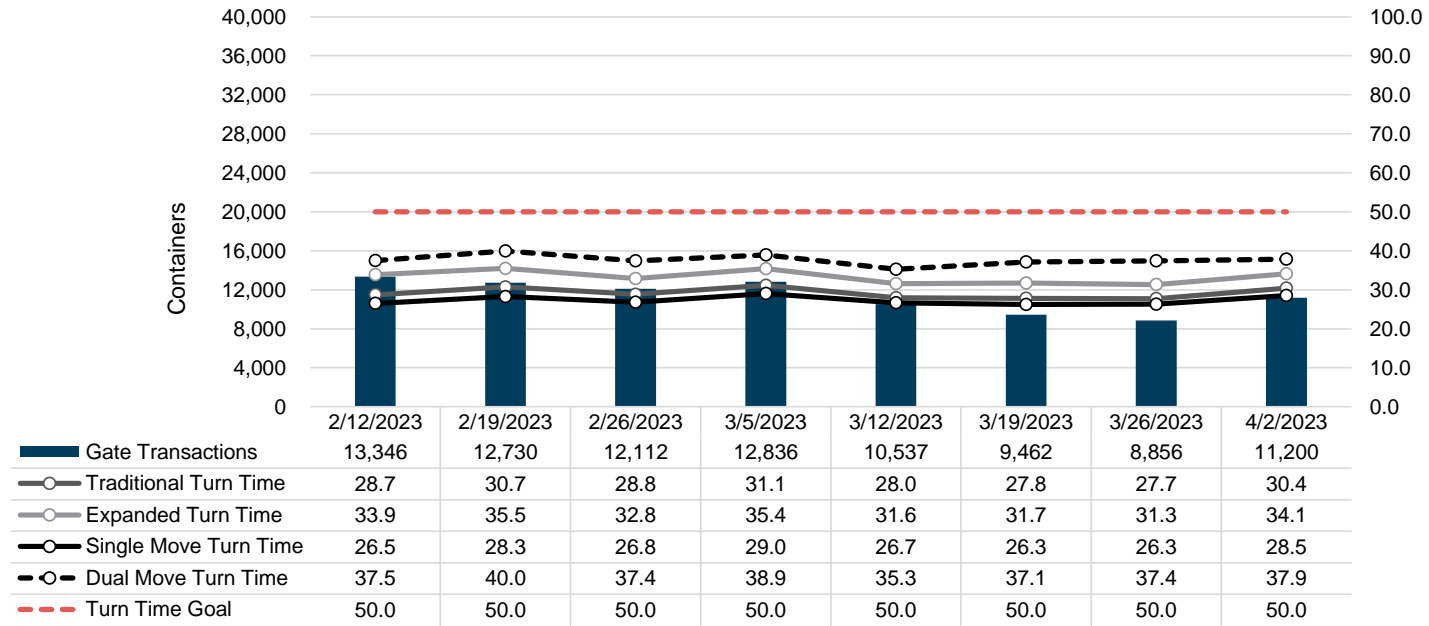

Port of Virginia Weekly Metrics

Gate Transactions

NIT Gate Transactions

VIG Gate Transactions

POV Gate Transactions

PPCY Gate Transactions

Please note: PPCY Gate Transactions are not included with POV Gate Transaction counts

Truck Reservation System and Hourly Transactions

NIT Truck Reservation Statistics

VIG Truck Reservation Statistics

POV Truck Reservation Statistics

POV Weekly Transactions by Terminal and Hour

Gate Containers and Dwell