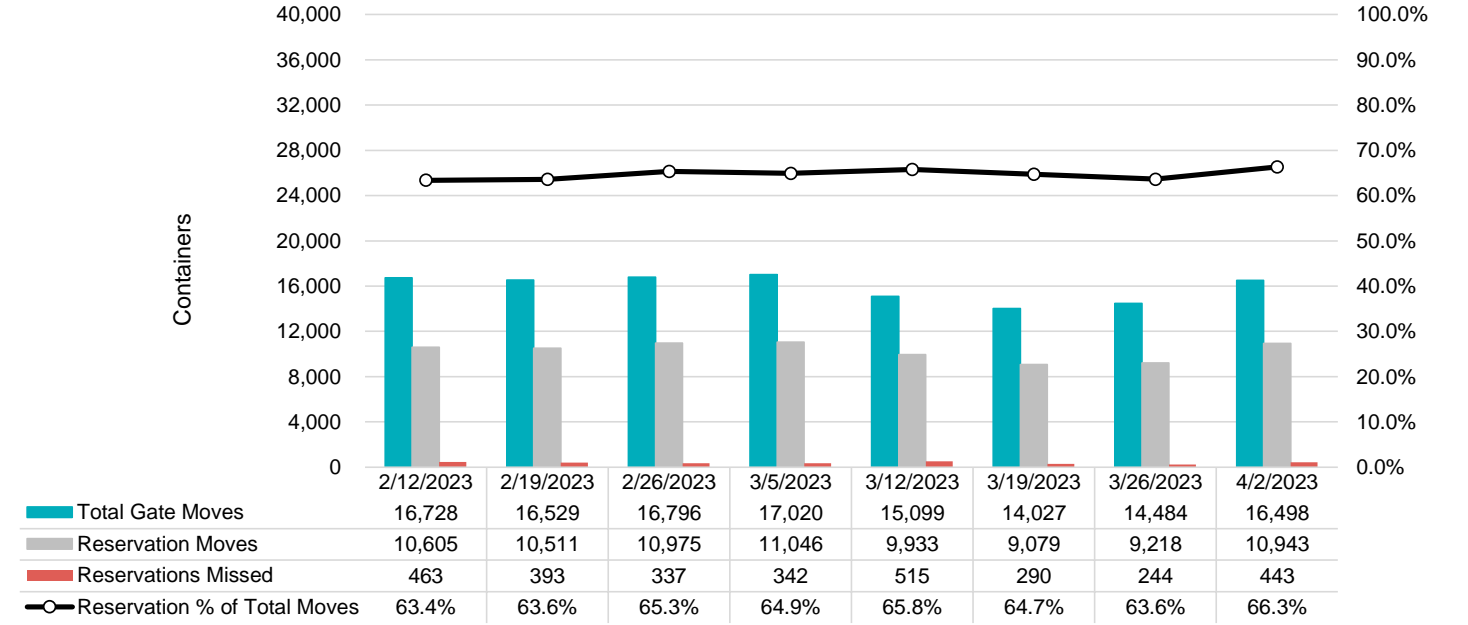

Port of Virginia Weekly Metrics

Gate Transactions

NIT Gate Transactions

VIG Gate Transactions

POV Gate Transactions

PPCY Gate Transactions

Please note: PPCY Gate Transactions are not included with POV Gate Transaction counts

Truck Reservation System and Hourly Transactions

NIT Truck Reservation Statistics

VIG Truck Reservation Statistics

POV Truck Reservation Statistics

POV Weekly Transactions by Terminal and Hour

Gate Containers and Dwell