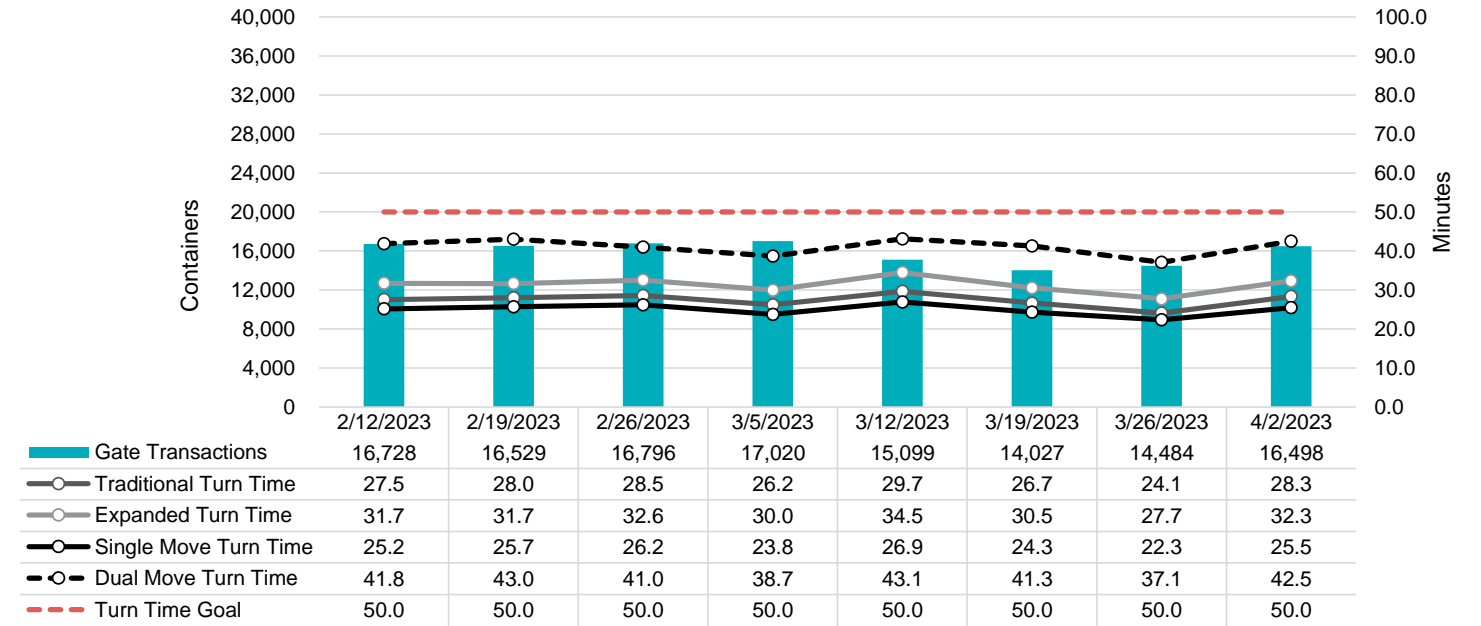

Port of Virginia Weekly Metrics

Gate Transactions

NIT Gate Transactions

VIG Gate Transactions

POV Gate Transactions

PPCY Gate Transactions

Please note: PPCY Gate Transactions are not included with POV Gate Transaction counts

Truck Reservation System and Hourly Transactions

NIT Truck Reservation Statistics

VIG Truck Reservation Statistics

POV Truck Reservation Statistics

POV Weekly Transactions by Terminal and Hour

Gate Containers and Dwell