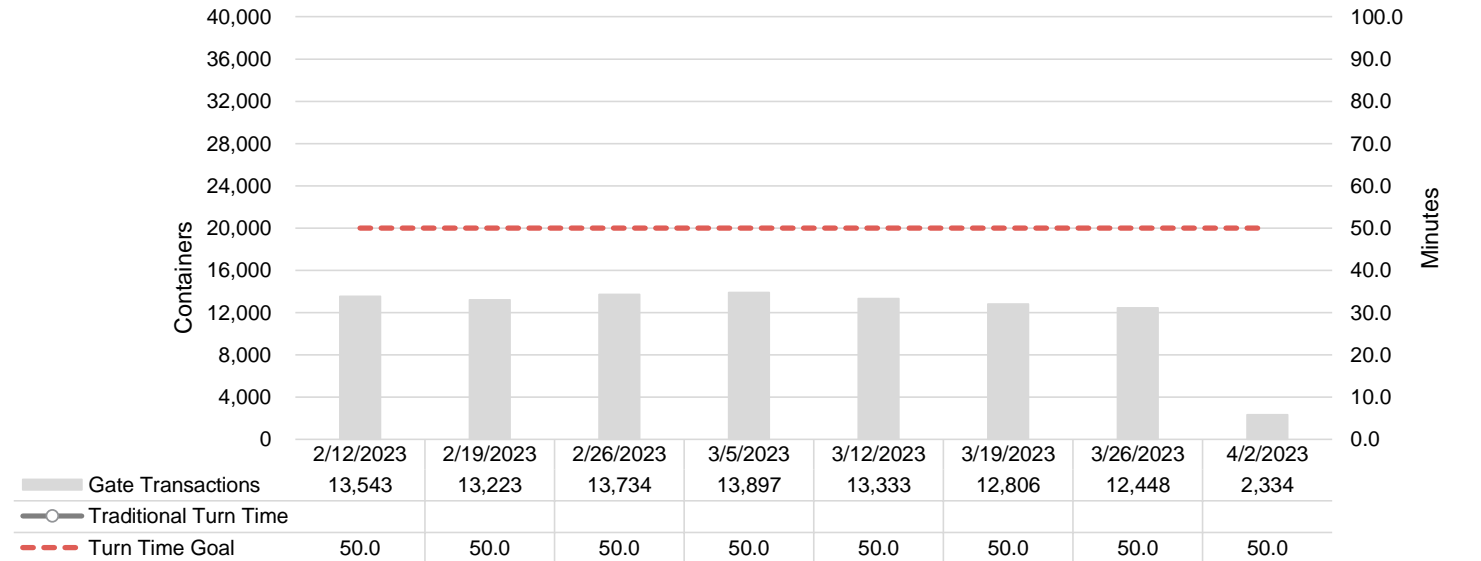

Port of Virginia Weekly Metrics

Gate Transactions

NIT Gate Transactions

VIG Gate Transactions

POV Gate Transactions

PPCY Gate Transactions

Please note: PPCY Gate Transactions are not included with POV Gate Transaction counts

Truck Reservation System and Hourly Transactions

NIT Truck Reservation Statistics

VIG Truck Reservation Statistics

POV Truck Reservation Statistics

POV Weekly Transactions by Terminal and Hour

Gate Containers and Dwell