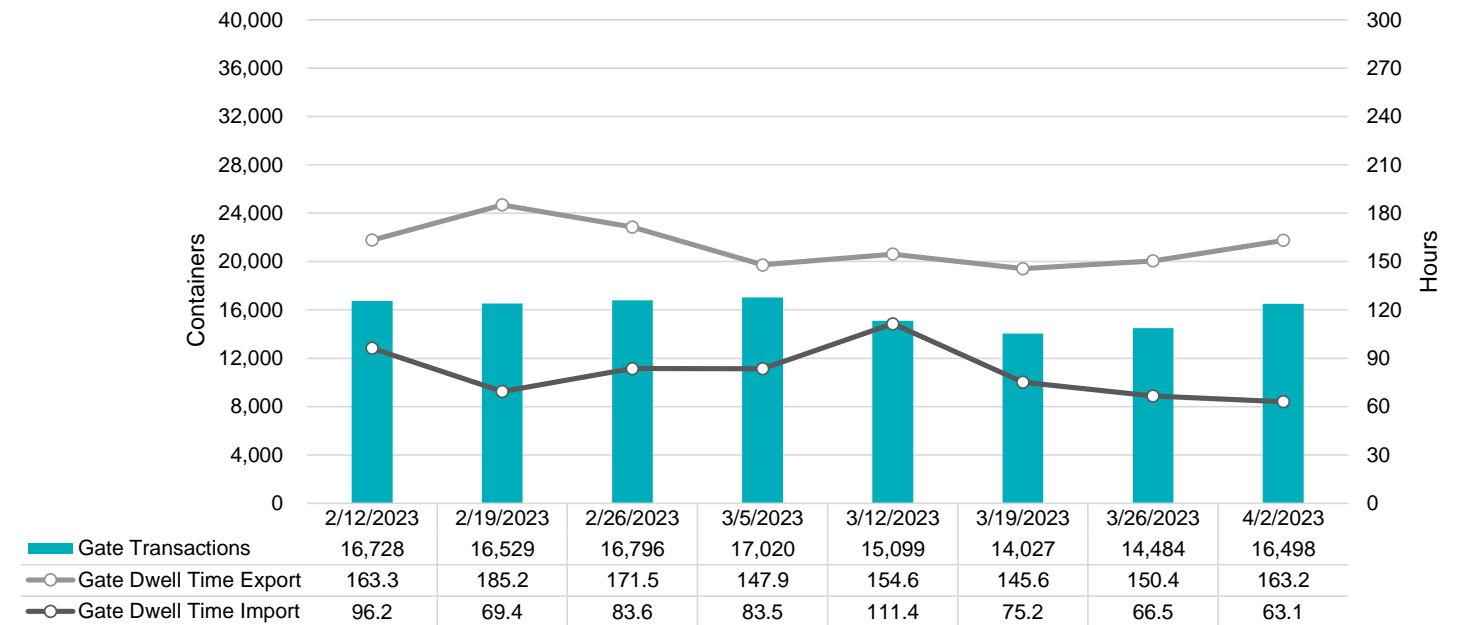

Port of Virginia Weekly Metrics

Gate Transactions

NIT Gate Transactions

VIG Gate Transactions

POV Gate Transactions

PPCY Gate Transactions

Please note: PPCY Gate Transactions are not included with POV Gate Transaction counts

Truck Reservation System and Hourly Transactions

NIT Truck Reservation Statistics

VIG Truck Reservation Statistics

POV Truck Reservation Statistics

POV Weekly Transactions by Terminal and Hour

Gate Containers and Dwell

NIT Gate Containers and Dwell

VIG Gate Containers and Dwell

Gate Transactions- Last 8 Weeks

POV Gate Containers and Dwell

Rail Containers and Dwell

NIT Rail Containers and Dwell

VIG Rail Containers and Dwell