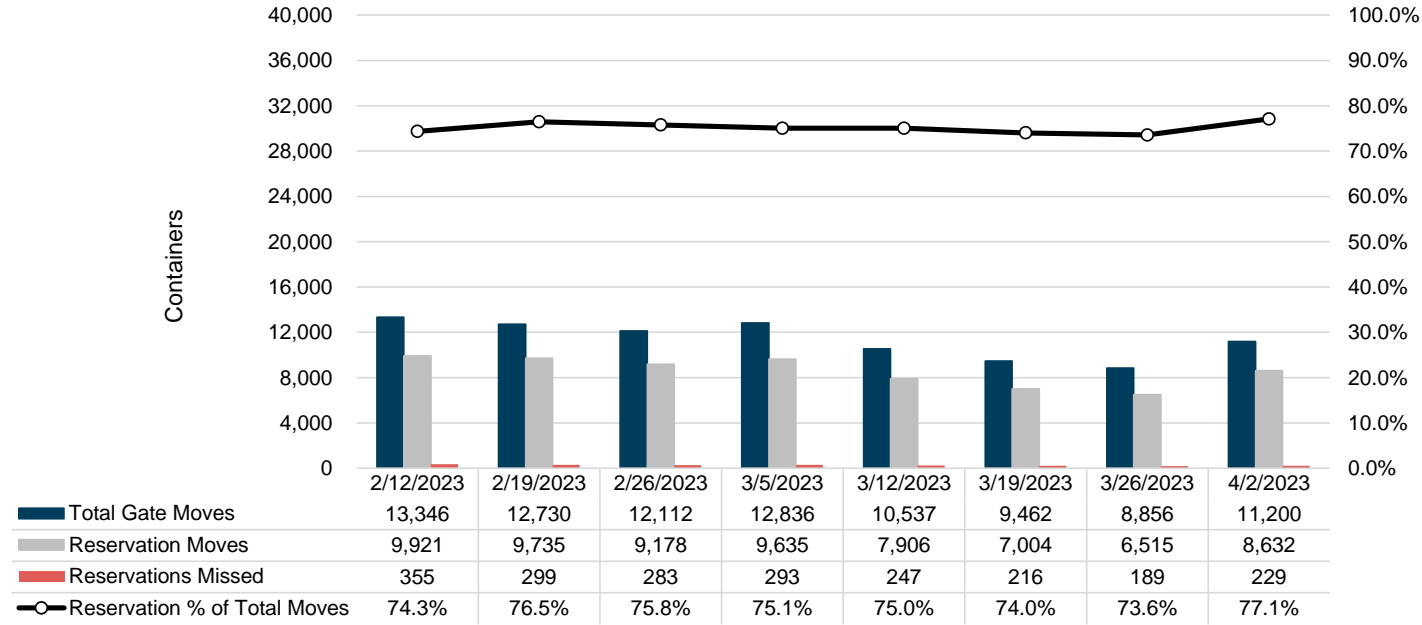

Port of Virginia Weekly Metrics

Gate Transactions

NIT Gate Transactions

VIG Gate Transactions

POV Gate Transactions

PPCY Gate Transactions

Please note: PPCY Gate Transactions are not included with POV Gate Transaction counts

Truck Reservation System and Hourly Transactions

NIT Truck Reservation Statistics

VIG Truck Reservation Statistics

POV Truck Reservation Statistics

POV Weekly Transactions by Terminal and Hour

Gate Containers and Dwell