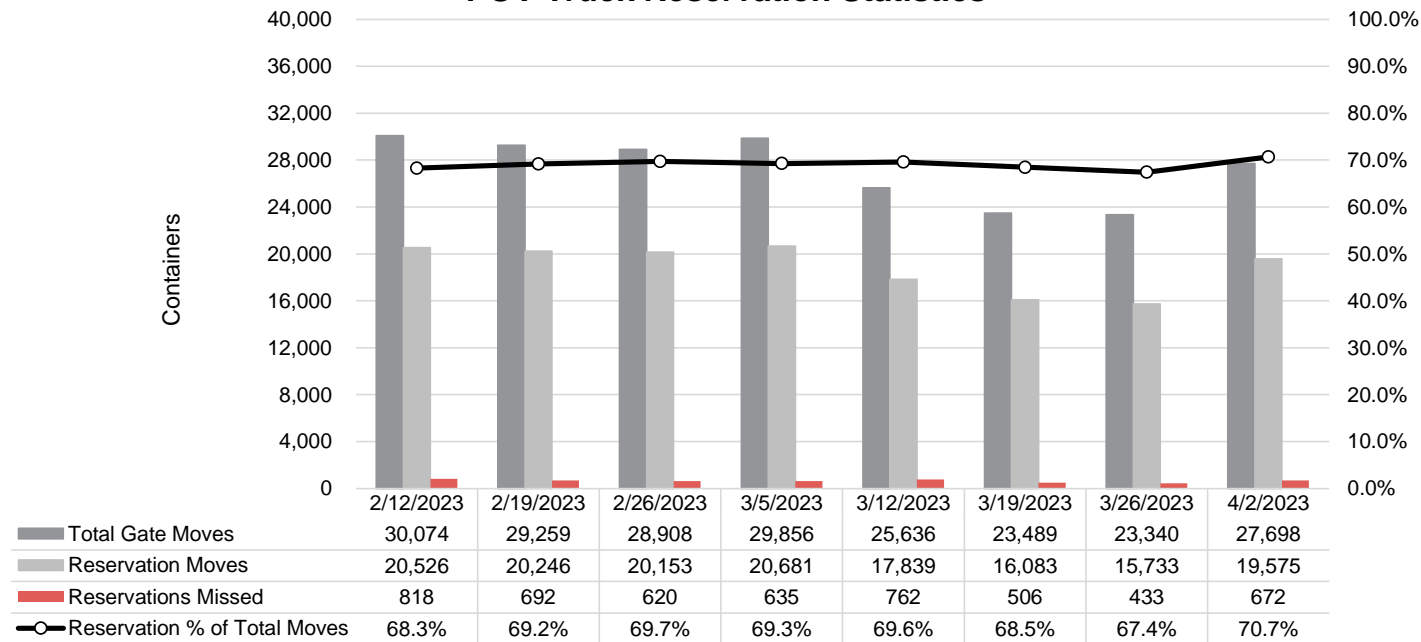

Port of Virginia Weekly Metrics

Gate Transactions

NIT Gate Transactions

VIG Gate Transactions

POV Gate Transactions

PPCY Gate Transactions

Please note: PPCY Gate Transactions are not included with POV Gate Transaction counts

Truck Reservation System and Hourly Transactions

NIT Truck Reservation Statistics

VIG Truck Reservation Statistics

POV Truck Reservation Statistics

POV Weekly Transactions by Terminal and Hour

Gate Containers and Dwell

NIT Gate Containers and Dwell

VIG Gate Containers and Dwell

Gate Transactions- Last 8 Weeks

POV Gate Containers and Dwell

Rail Containers and Dwell

NIT Rail Containers and Dwell

VIG Rail Containers and Dwell