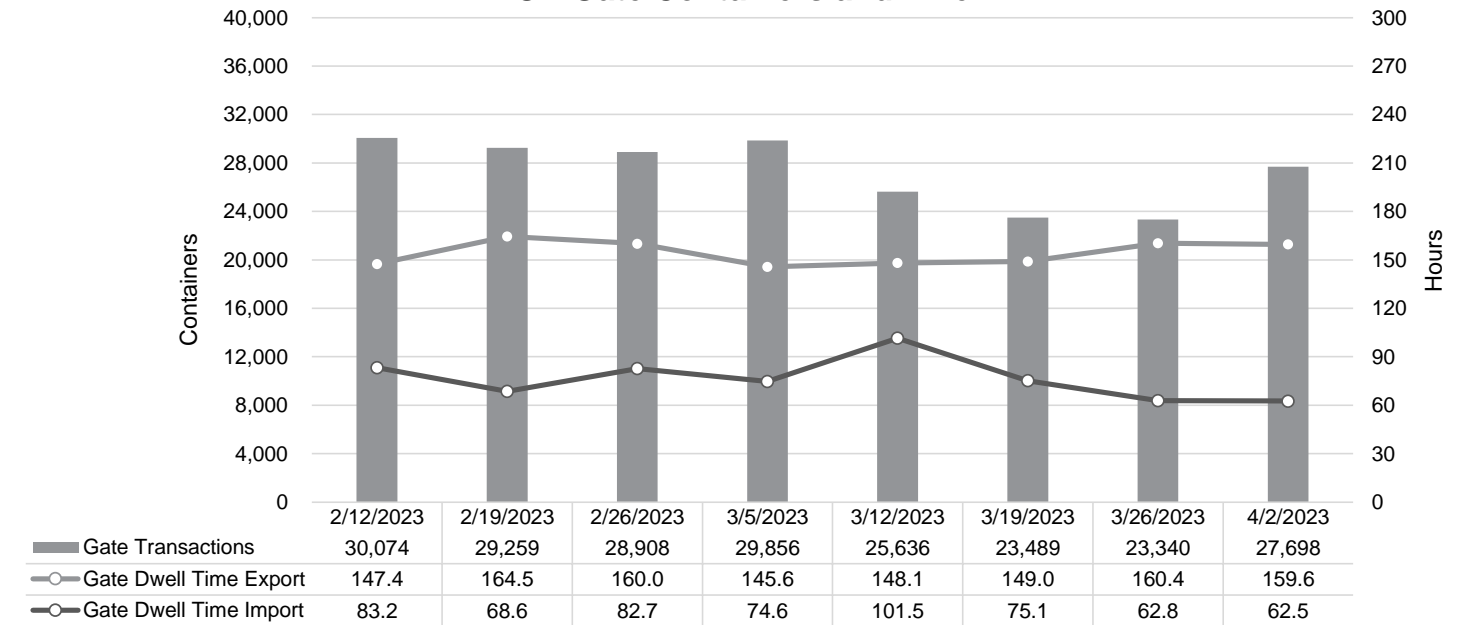

Truck Reservation System and Hourly Transactions

NIT Truck Reservation Statistics

VIG Truck Reservation Statistics

POV Truck Reservation Statistics

POV Weekly Transactions by Terminal and Hour

Gate Containers and Dwell

NIT Gate Containers and Dwell

VIG Gate Containers and Dwell

Gate Transactions- Last 8 Weeks

POV Gate Containers and Dwell

Rail Containers and Dwell

NIT Rail Containers and Dwell

VIG Rail Containers and Dwell

Rail Containers- Last 8 Weeks

POV Rail Containers and Dwell