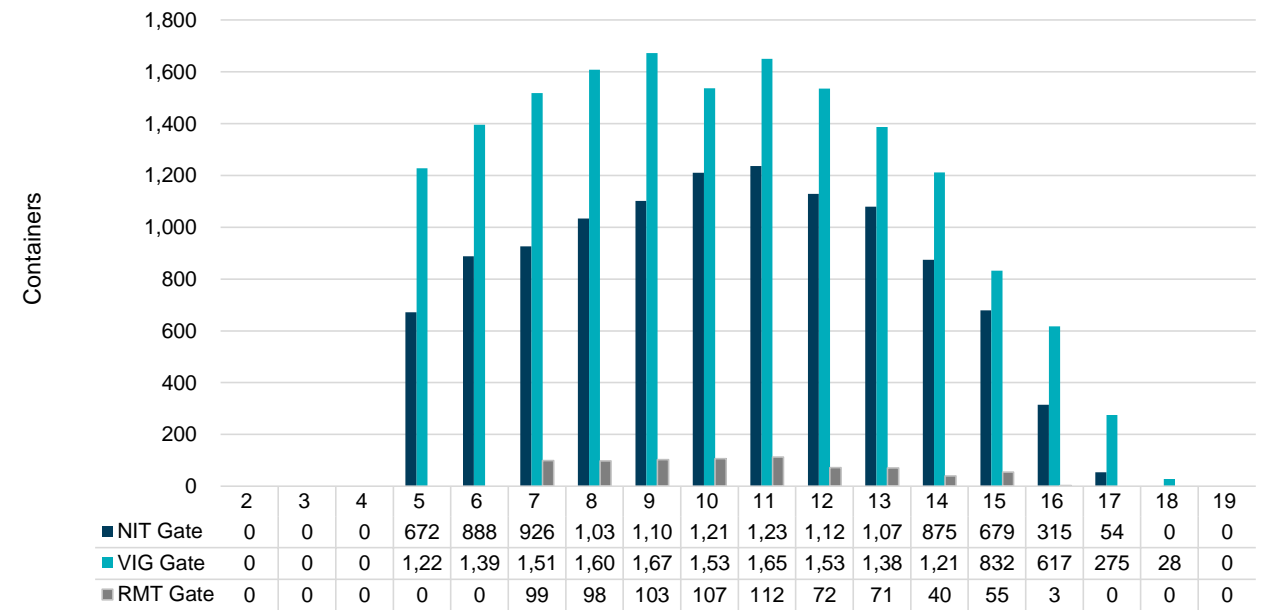

Port of Virginia Weekly Metrics

Gate Transactions

NIT Gate Transactions

VIG Gate Transactions

POV Gate Transactions

PPCY Gate Transactions

Please note: PPCY Gate Transactions are not included with POV Gate Transaction counts

Truck Reservation System and Hourly Transactions

NIT Truck Reservation Statistics

VIG Truck Reservation Statistics

POV Truck Reservation Statistics

POV Weekly Transactions by Terminal and Hour

Gate Containers and Dwell

NIT Gate Containers and Dwell

VIG Gate Containers and Dwell

Gate Transactions- Last 8 Weeks

POV Gate Containers and Dwell

Rail Containers and Dwell

NIT Rail Containers and Dwell

VIG Rail Containers and Dwell