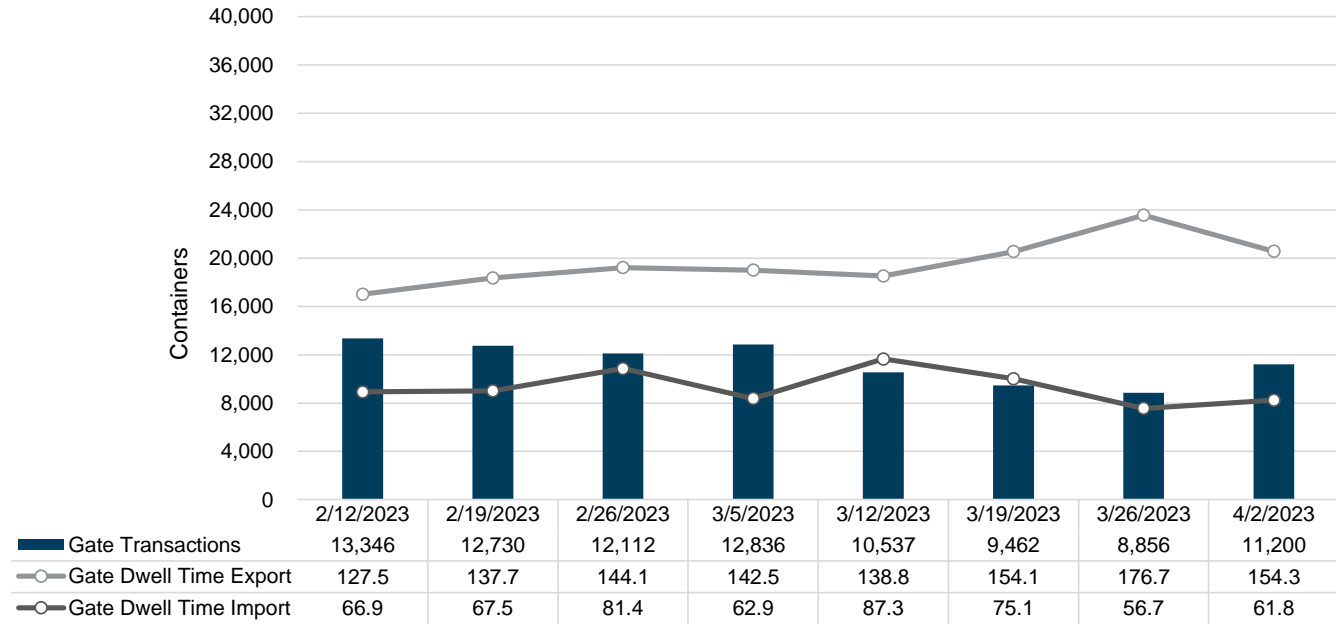

Port of Virginia Weekly Metrics

Gate Transactions

NIT Gate Transactions

VIG Gate Transactions

POV Gate Transactions

PPCY Gate Transactions

Please note: PPCY Gate Transactions are not included with POV Gate Transaction counts

Truck Reservation System and Hourly Transactions

NIT Truck Reservation Statistics

VIG Truck Reservation Statistics

POV Truck Reservation Statistics

POV Weekly Transactions by Terminal and Hour

Gate Containers and Dwell

NIT Gate Containers and Dwell

VIG Gate Containers and Dwell

Gate Transactions- Last 8 Weeks

POV Gate Containers and Dwell

Rail Containers and Dwell

NIT Rail Containers and Dwell

VIG Rail Containers and Dwell