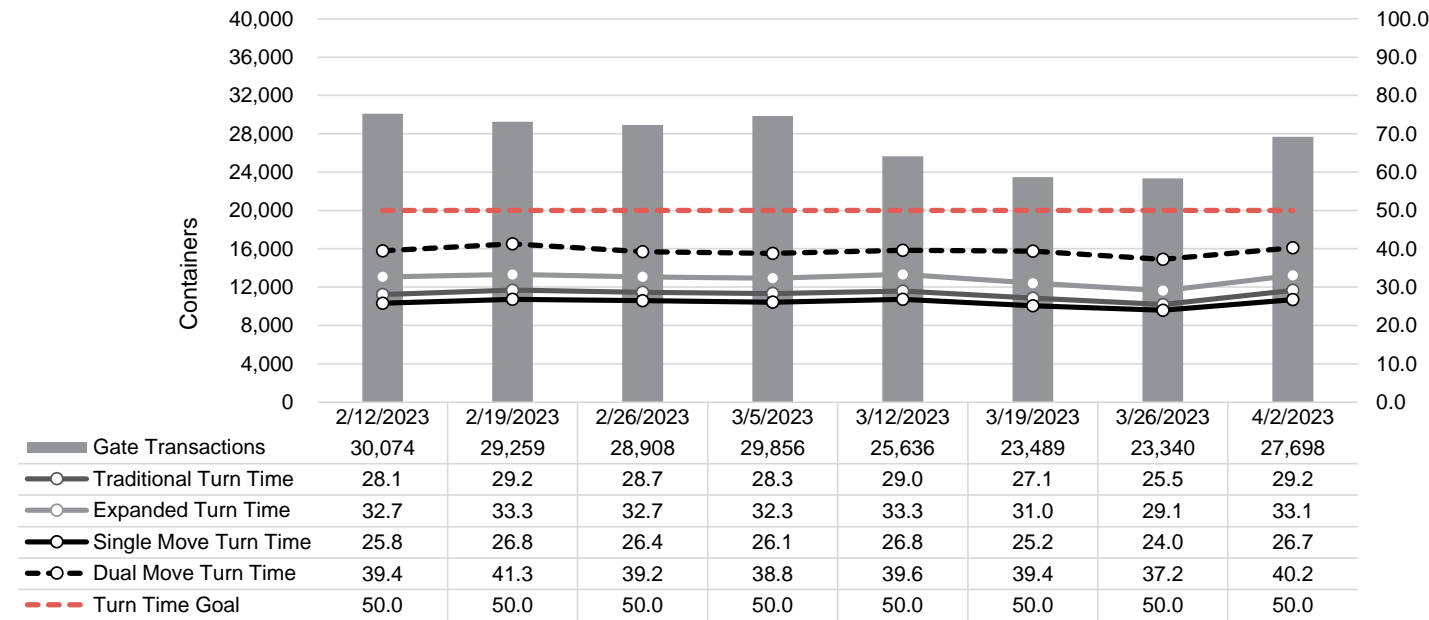

Port of Virginia Weekly Metrics

Gate Transactions

NIT Gate Transactions

VIG Gate Transactions

POV Gate Transactions

PPCY Gate Transactions

Please note: PPCY Gate Transactions are not included with POV Gate Transaction counts

Truck Reservation System and Hourly Transactions

NIT Truck Reservation Statistics

VIG Truck Reservation Statistics

POV Truck Reservation Statistics

POV Weekly Transactions by Terminal and Hour

Gate Containers and Dwell