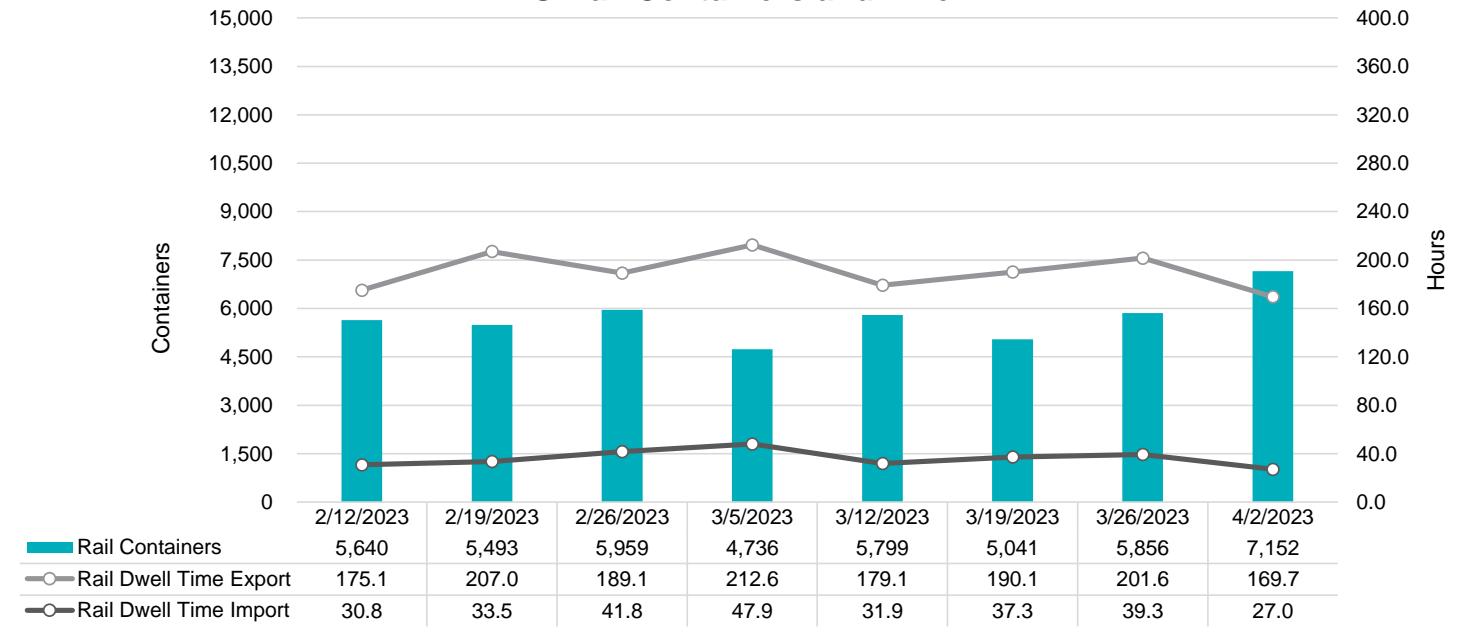

NIT Gate Containers and Dwell

VIG Gate Containers and Dwell

Gate Transactions- Last 8 Weeks

POV Gate Containers and Dwell

Rail Containers and Dwell

NIT Rail Containers and Dwell

VIG Rail Containers and Dwell