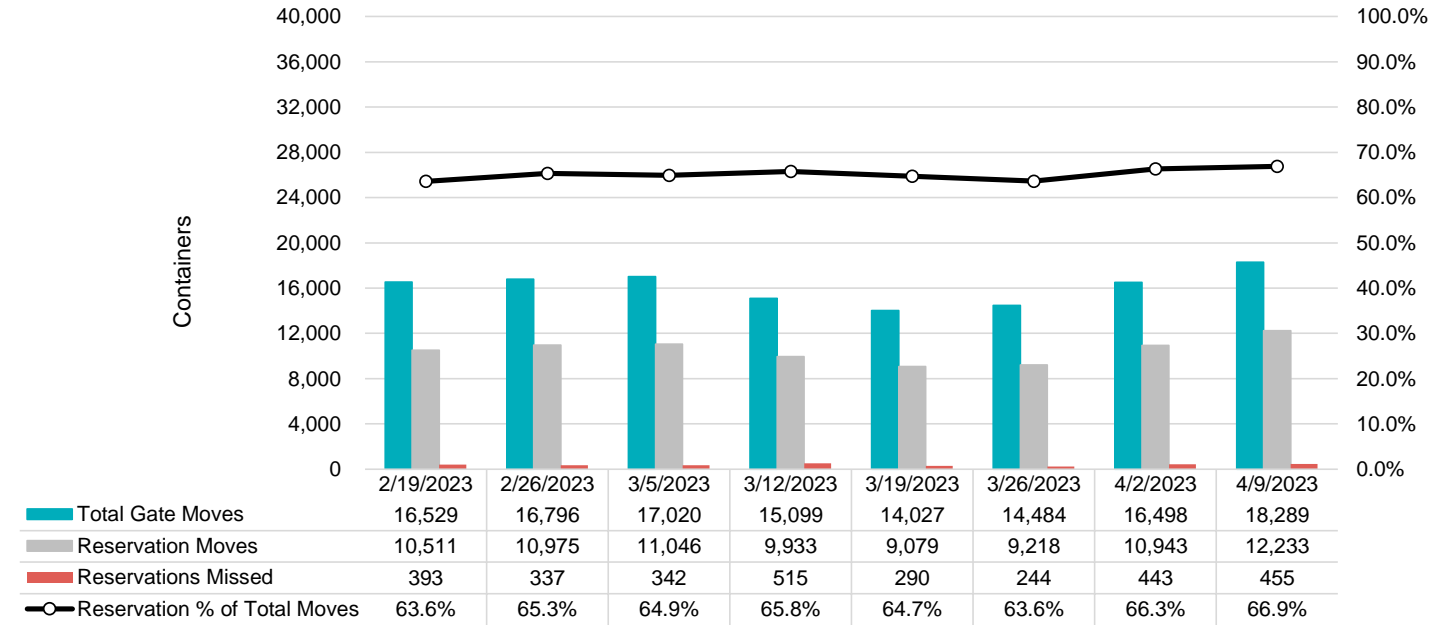

Port of Virginia Weekly Metrics

Gate Transactions

NIT Gate Transactions

VIG Gate Transactions

POV Gate Transactions

PPCY Gate Transactions

Please note: PPCY Gate Transactions are not included with POV Gate Transaction counts

Truck Reservation System and Hourly Transactions

NIT Truck Reservation Statistics

VIG Truck Reservation Statistics

POV Truck Reservation Statistics

POV Weekly Transactions by Terminal and Hour

Gate Containers and Dwell