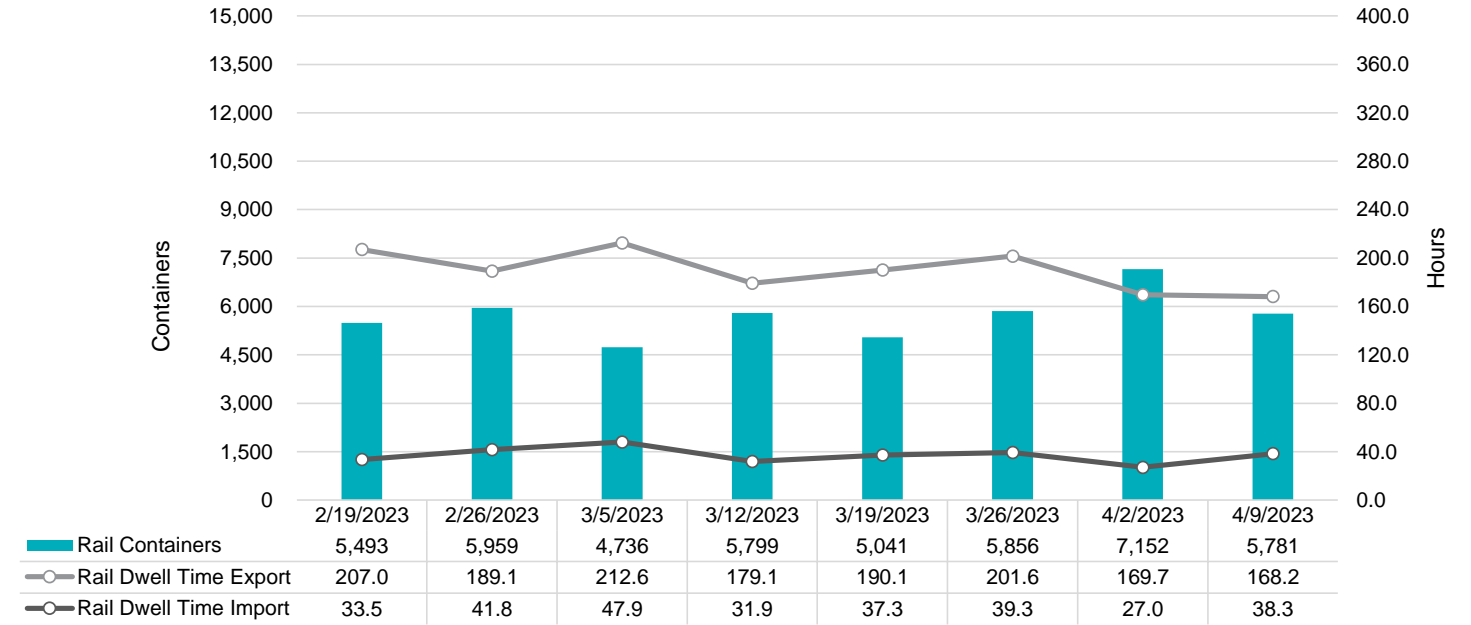

NIT Gate Containers and Dwell

VIG Gate Containers and Dwell

Gate Transactions- Last 8 Weeks

POV Gate Containers and Dwell

Rail Containers and Dwell

NIT Rail Containers and Dwell

VIG Rail Containers and Dwell

Rail Containers- Last 8 Weeks

POV Rail Containers and Dwell