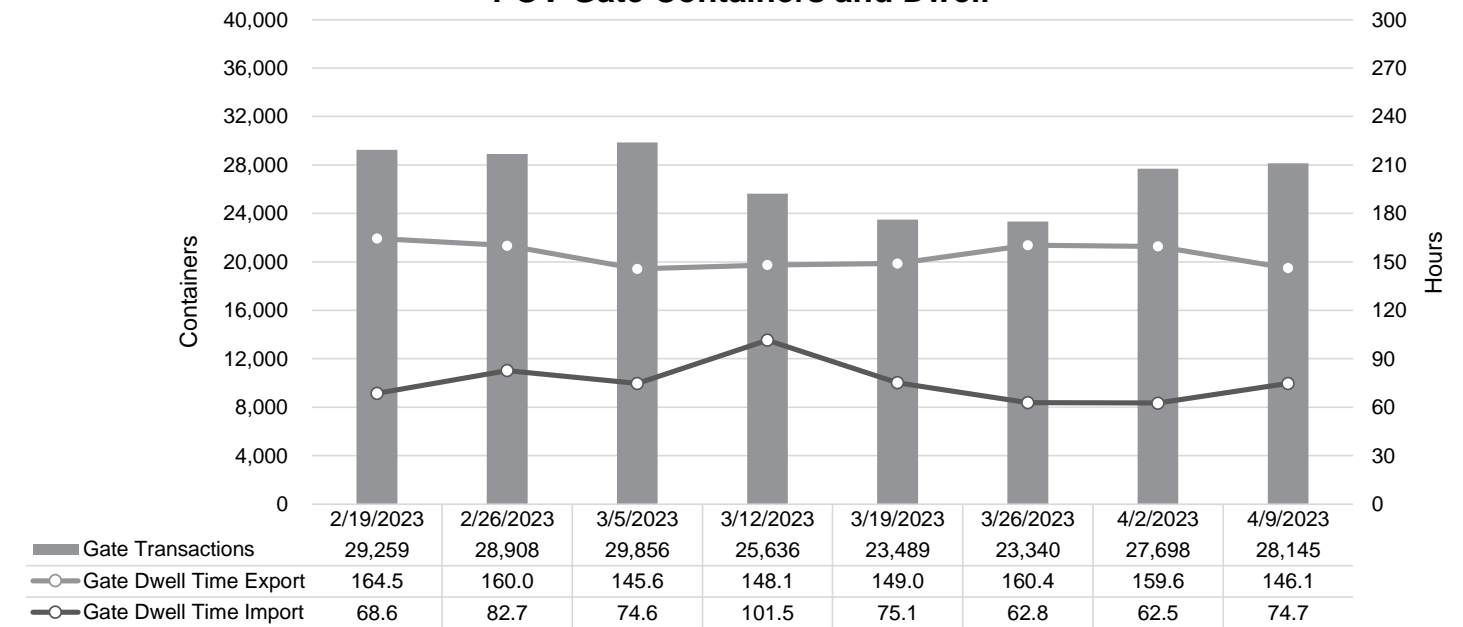

Truck Reservation System and Hourly Transactions

NIT Truck Reservation Statistics

VIG Truck Reservation Statistics

POV Truck Reservation Statistics

POV Weekly Transactions by Terminal and Hour

Gate Containers and Dwell

NIT Gate Containers and Dwell

VIG Gate Containers and Dwell

Gate Transactions- Last 8 Weeks

POV Gate Containers and Dwell

Rail Containers and Dwell

NIT Rail Containers and Dwell

VIG Rail Containers and Dwell

Rail Containers- Last 8 Weeks

POV Rail Containers and Dwell