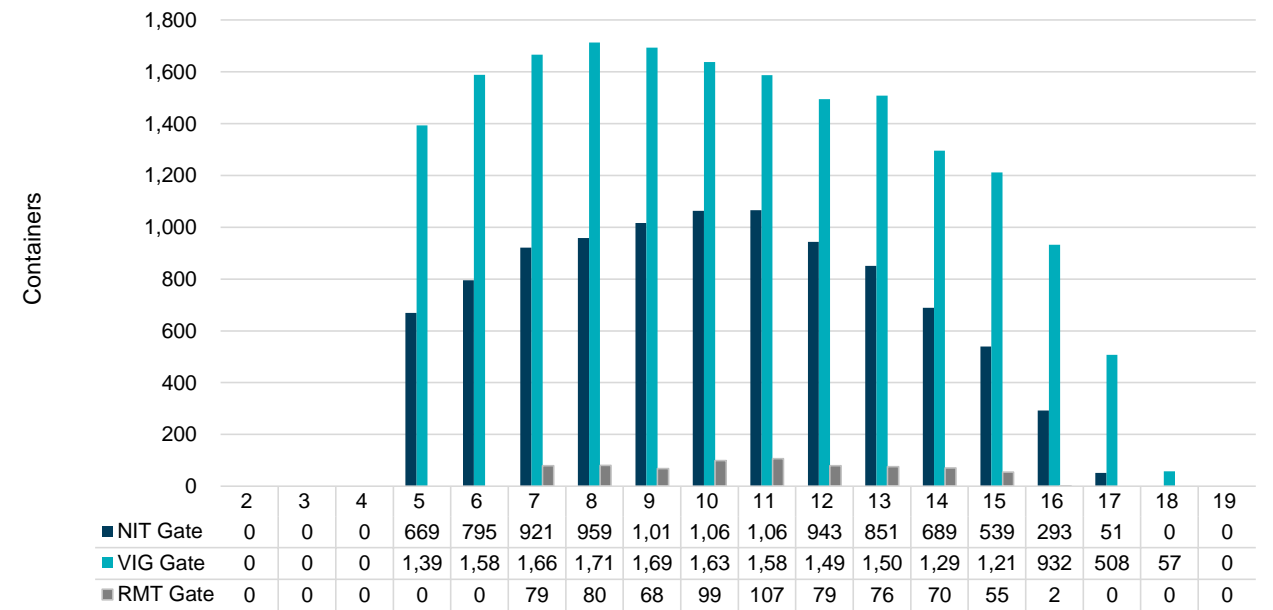

Port of Virginia Weekly Metrics

Gate Transactions

NIT Gate Transactions

VIG Gate Transactions

POV Gate Transactions

PPCY Gate Transactions

Please note: PPCY Gate Transactions are not included with POV Gate Transaction counts

Truck Reservation System and Hourly Transactions

NIT Truck Reservation Statistics

VIG Truck Reservation Statistics

POV Truck Reservation Statistics

POV Weekly Transactions by Terminal and Hour

Gate Containers and Dwell

NIT Gate Containers and Dwell

VIG Gate Containers and Dwell

Gate Transactions- Last 8 Weeks

POV Gate Containers and Dwell

Rail Containers and Dwell

NIT Rail Containers and Dwell

VIG Rail Containers and Dwell