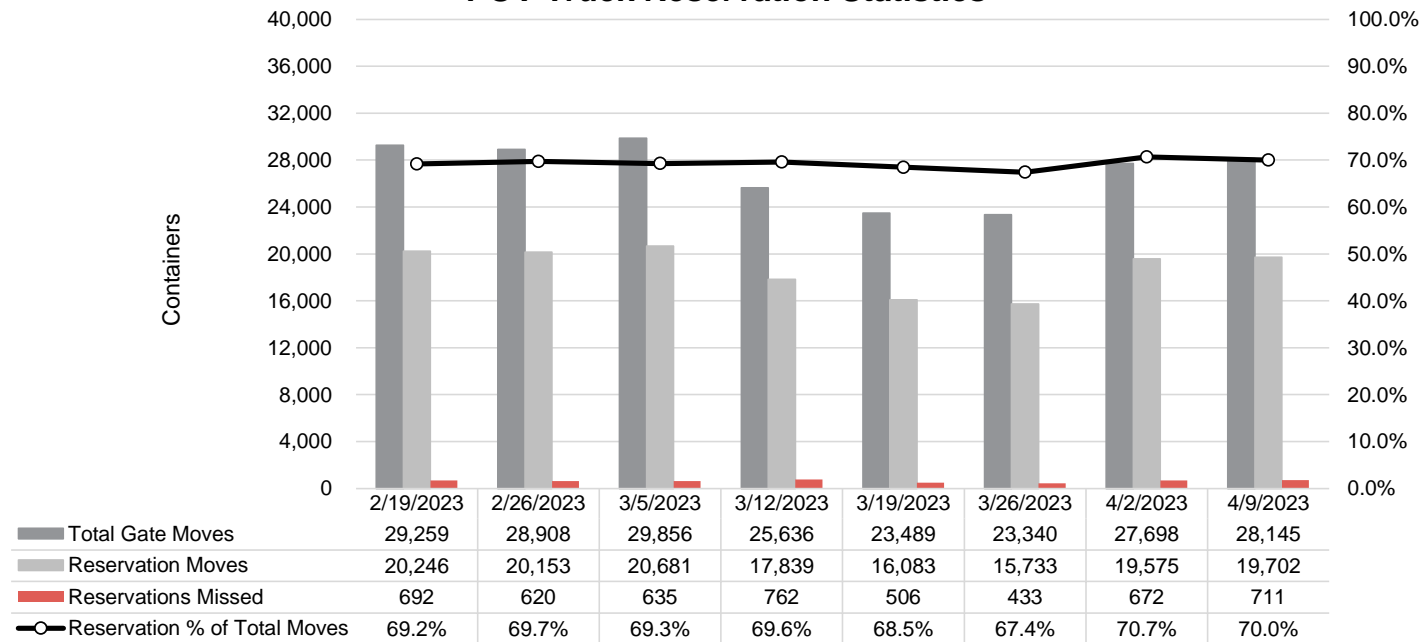

Port of Virginia Weekly Metrics

Gate Transactions

NIT Gate Transactions

VIG Gate Transactions

POV Gate Transactions

PPCY Gate Transactions

Please note: PPCY Gate Transactions are not included with POV Gate Transaction counts

Truck Reservation System and Hourly Transactions

NIT Truck Reservation Statistics

VIG Truck Reservation Statistics

POV Truck Reservation Statistics

POV Weekly Transactions by Terminal and Hour

Gate Containers and Dwell

NIT Gate Containers and Dwell

VIG Gate Containers and Dwell

Gate Transactions- Last 8 Weeks

POV Gate Containers and Dwell

Rail Containers and Dwell

NIT Rail Containers and Dwell

VIG Rail Containers and Dwell