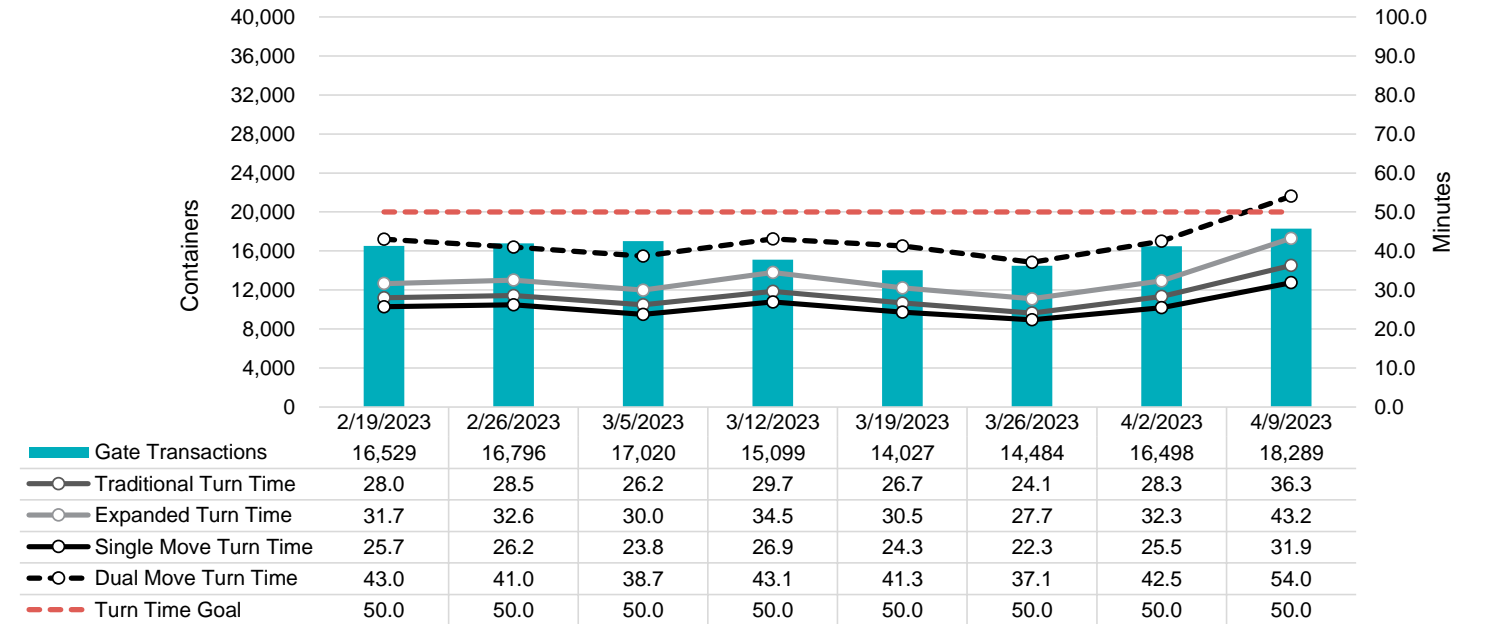

Port of Virginia Weekly Metrics

Gate Transactions

NIT Gate Transactions

VIG Gate Transactions

POV Gate Transactions

PPCY Gate Transactions

Please note: PPCY Gate Transactions are not included with POV Gate Transaction counts

Truck Reservation System and Hourly Transactions

NIT Truck Reservation Statistics

VIG Truck Reservation Statistics

POV Truck Reservation Statistics

POV Weekly Transactions by Terminal and Hour

Gate Containers and Dwell