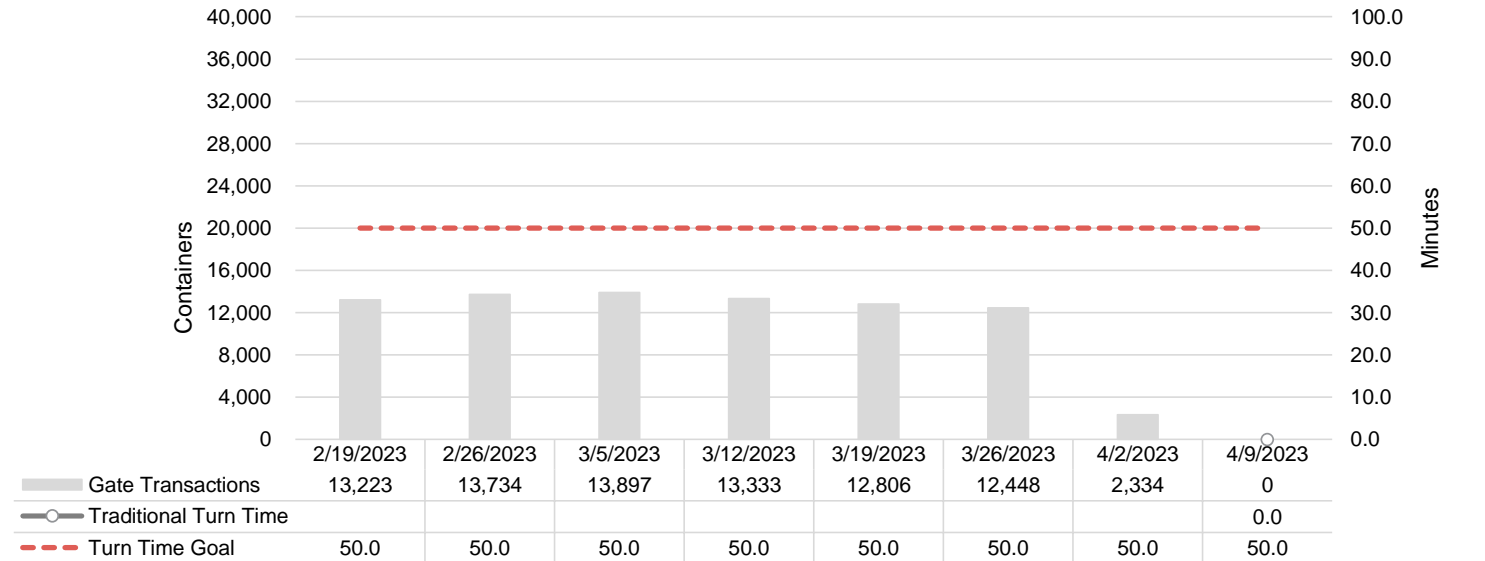

Port of Virginia Weekly Metrics

Gate Transactions

NIT Gate Transactions

VIG Gate Transactions

POV Gate Transactions

PPCY Gate Transactions

Please note: PPCY Gate Transactions are not included with POV Gate Transaction counts

Truck Reservation System and Hourly Transactions

NIT Truck Reservation Statistics

VIG Truck Reservation Statistics

POV Truck Reservation Statistics

POV Weekly Transactions by Terminal and Hour

Gate Containers and Dwell