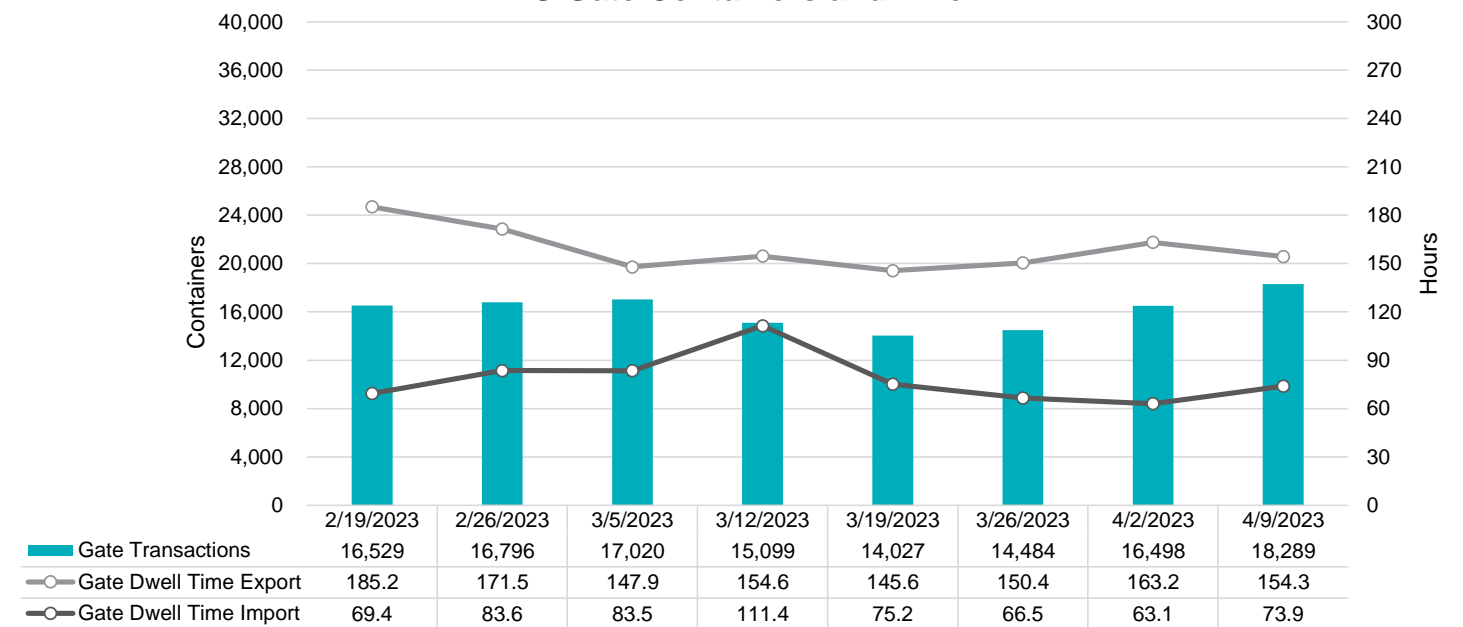

Port of Virginia Weekly Metrics

Gate Transactions

NIT Gate Transactions

VIG Gate Transactions

POV Gate Transactions

PPCY Gate Transactions

Please note: PPCY Gate Transactions are not included with POV Gate Transaction counts

Truck Reservation System and Hourly Transactions

NIT Truck Reservation Statistics

VIG Truck Reservation Statistics

POV Truck Reservation Statistics

POV Weekly Transactions by Terminal and Hour

Gate Containers and Dwell

NIT Gate Containers and Dwell

VIG Gate Containers and Dwell

Gate Transactions- Last 8 Weeks

POV Gate Containers and Dwell

Rail Containers and Dwell

NIT Rail Containers and Dwell

VIG Rail Containers and Dwell