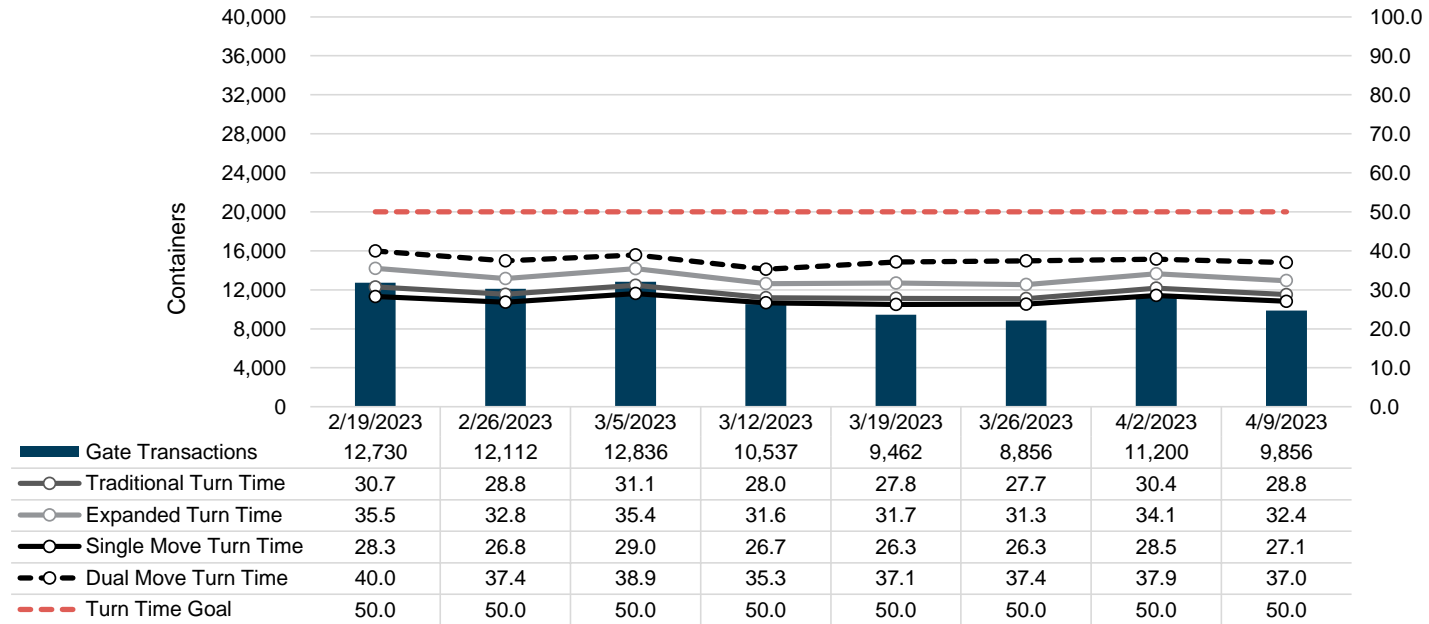

Port of Virginia Weekly Metrics

Gate Transactions

NIT Gate Transactions

VIG Gate Transactions

POV Gate Transactions

PPCY Gate Transactions

Please note: PPCY Gate Transactions are not included with POV Gate Transaction counts

Truck Reservation System and Hourly Transactions

NIT Truck Reservation Statistics

VIG Truck Reservation Statistics

POV Truck Reservation Statistics

POV Weekly Transactions by Terminal and Hour

Gate Containers and Dwell