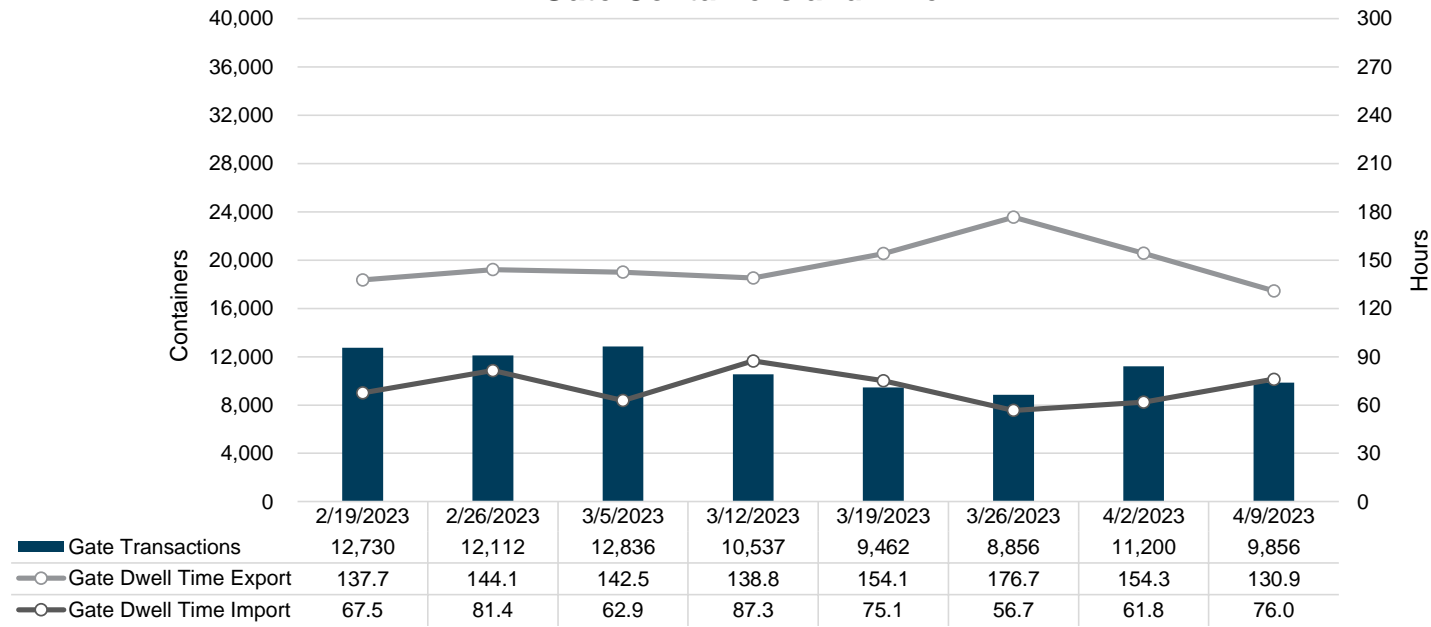

Port of Virginia Weekly Metrics

Gate Transactions

NIT Gate Transactions

VIG Gate Transactions

POV Gate Transactions

PPCY Gate Transactions

Please note: PPCY Gate Transactions are not included with POV Gate Transaction counts

Truck Reservation System and Hourly Transactions

NIT Truck Reservation Statistics

VIG Truck Reservation Statistics

POV Truck Reservation Statistics

POV Weekly Transactions by Terminal and Hour

Gate Containers and Dwell

NIT Gate Containers and Dwell

VIG Gate Containers and Dwell

Gate Transactions- Last 8 Weeks

POV Gate Containers and Dwell

Rail Containers and Dwell

NIT Rail Containers and Dwell

VIG Rail Containers and Dwell