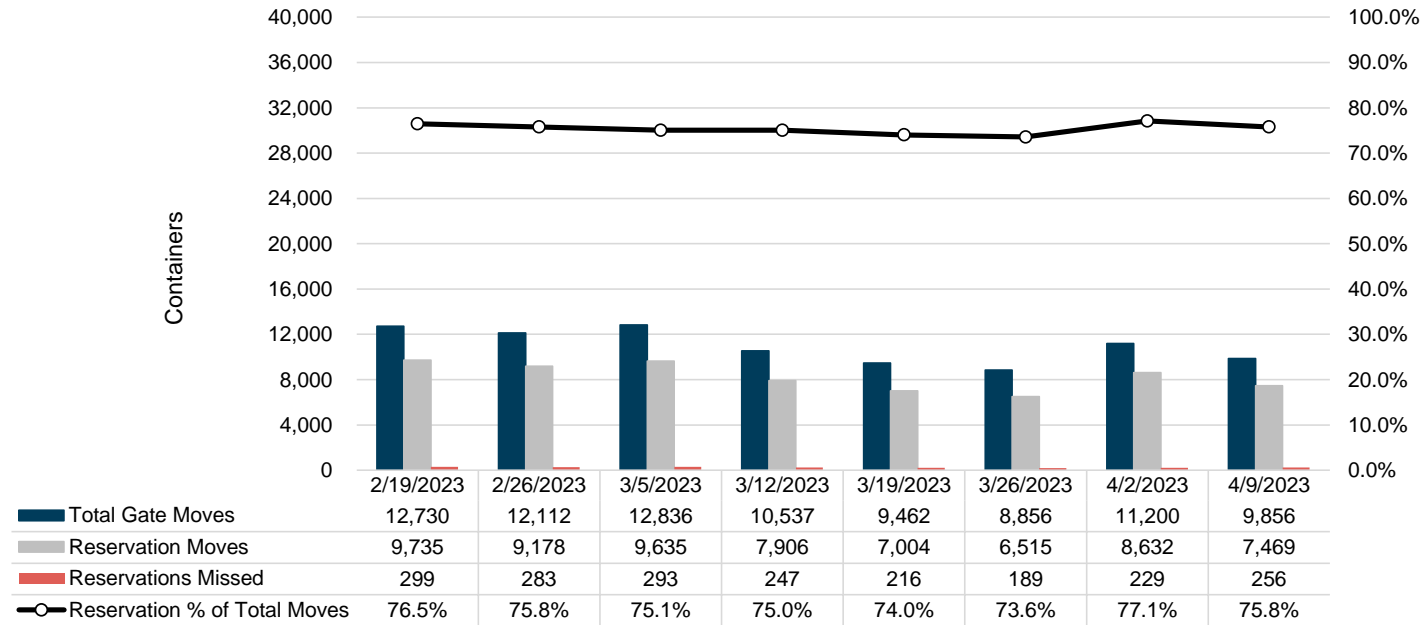

Port of Virginia Weekly Metrics

Gate Transactions

NIT Gate Transactions

VIG Gate Transactions

POV Gate Transactions

PPCY Gate Transactions

Please note: PPCY Gate Transactions are not included with POV Gate Transaction counts

Truck Reservation System and Hourly Transactions

NIT Truck Reservation Statistics

VIG Truck Reservation Statistics

POV Truck Reservation Statistics

POV Weekly Transactions by Terminal and Hour

Gate Containers and Dwell