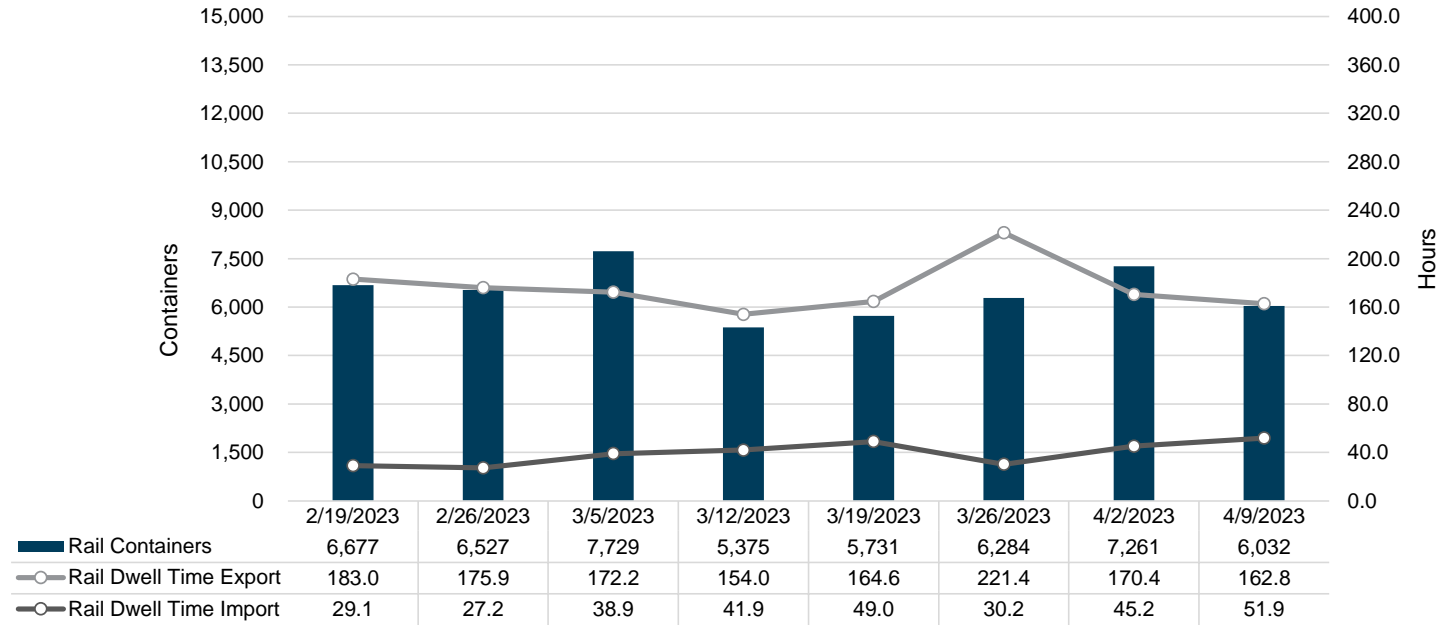

NIT Gate Containers and Dwell

VIG Gate Containers and Dwell

Gate Transactions- Last 8 Weeks

POV Gate Containers and Dwell

Rail Containers and Dwell

NIT Rail Containers and Dwell

VIG Rail Containers and Dwell

Rail Containers- Last 8 Weeks

POV Rail Containers and Dwell