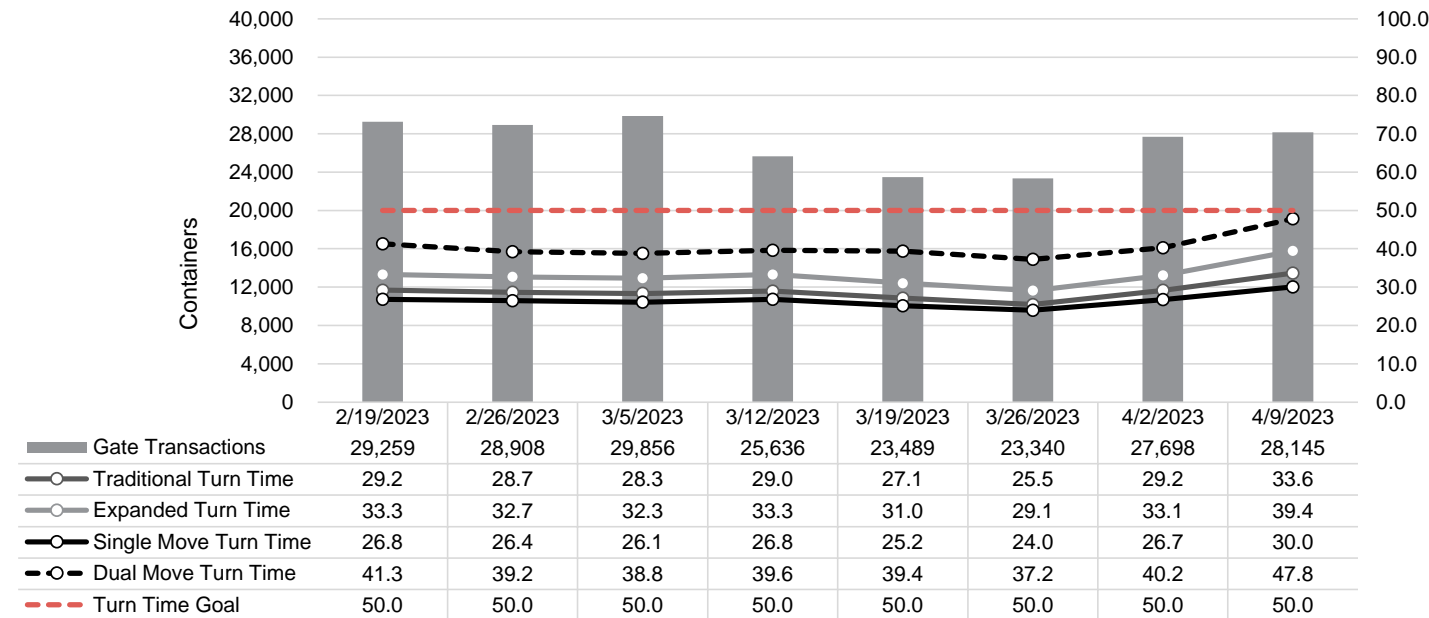

Port of Virginia Weekly Metrics

Gate Transactions

NIT Gate Transactions

VIG Gate Transactions

POV Gate Transactions

PPCY Gate Transactions

Please note: PPCY Gate Transactions are not included with POV Gate Transaction counts

Truck Reservation System and Hourly Transactions

NIT Truck Reservation Statistics

VIG Truck Reservation Statistics

POV Truck Reservation Statistics

POV Weekly Transactions by Terminal and Hour

Gate Containers and Dwell