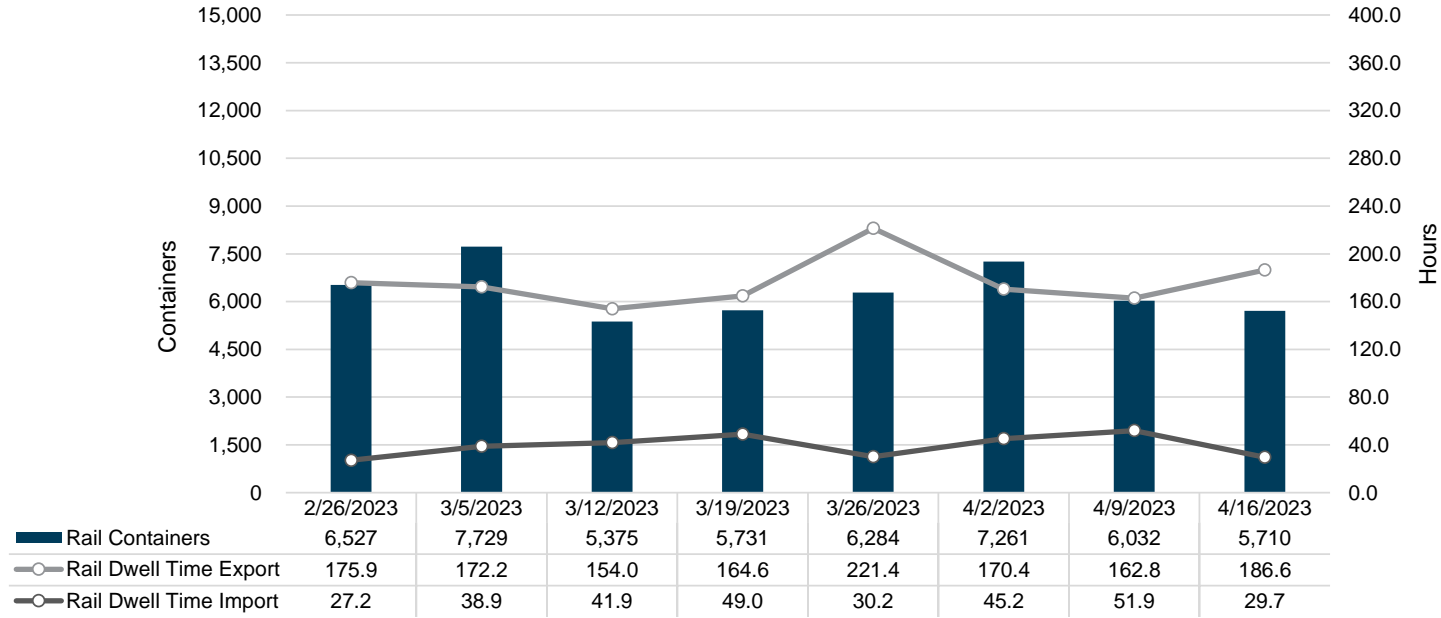

Rail Containers and Dwell

NIT Rail Containers and Dwell