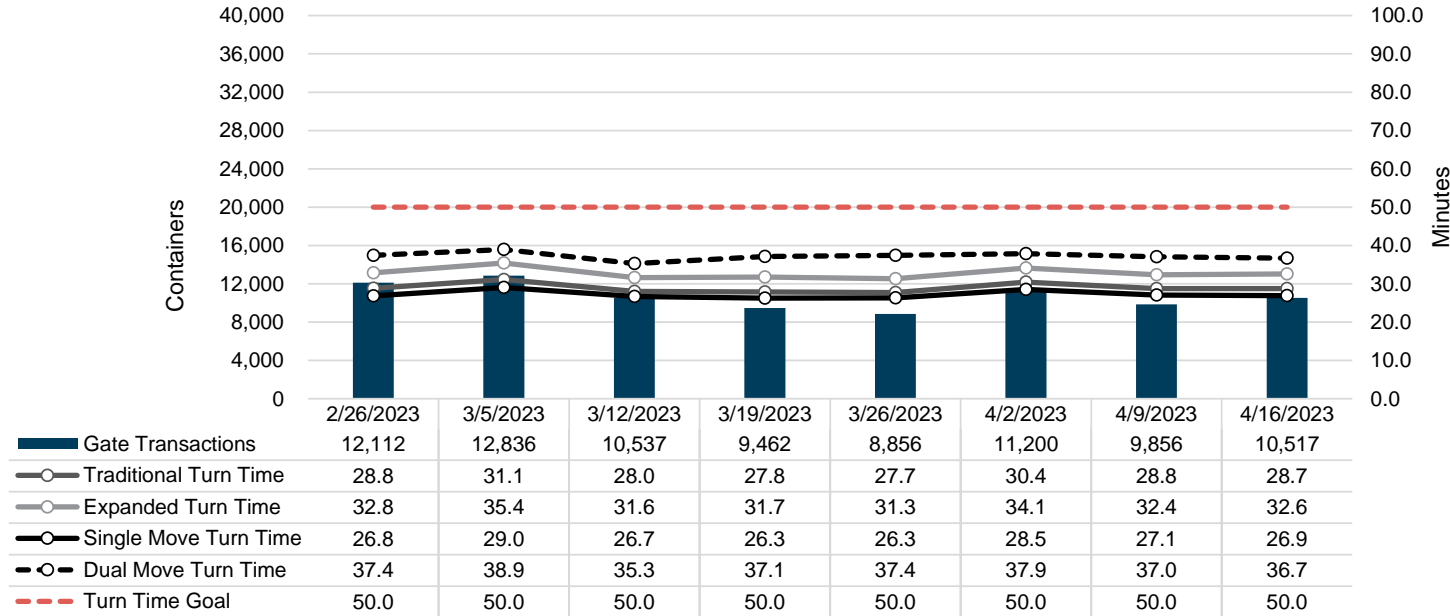

Port of Virginia Weekly Metrics

Gate Transactions

NIT Gate Transactions