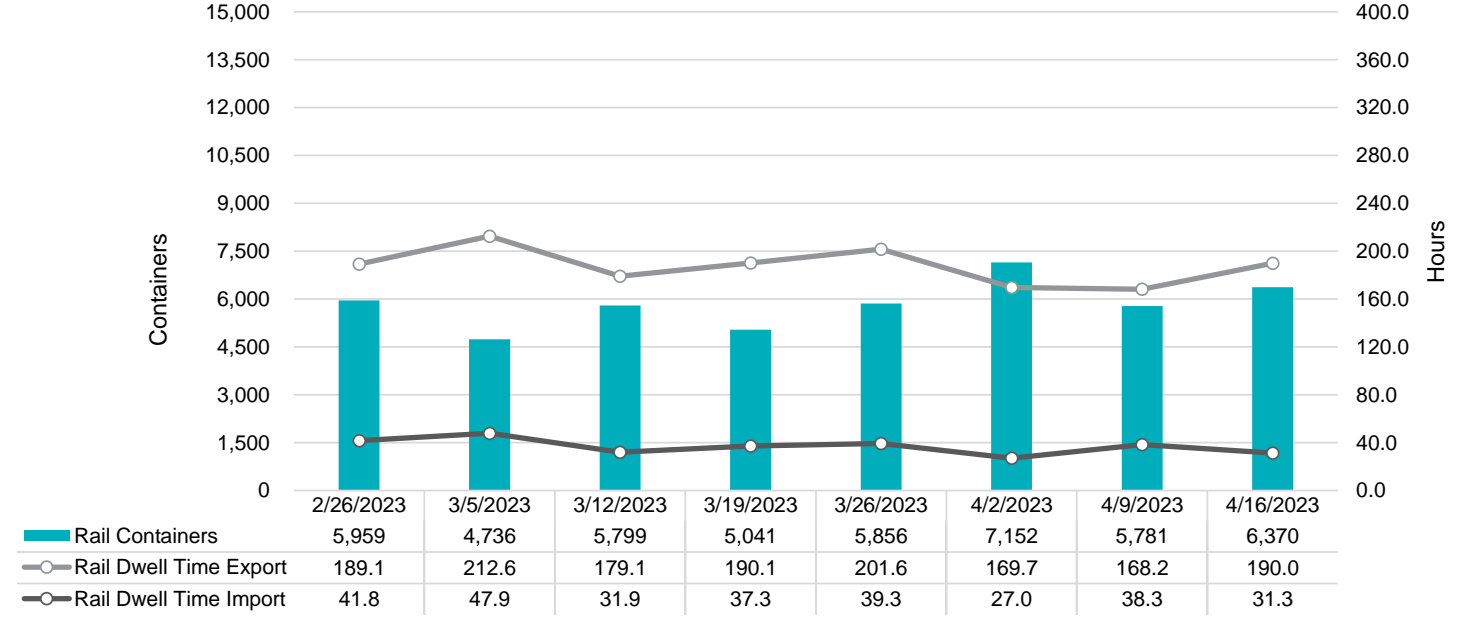

VIG Rail Containers and Dwell