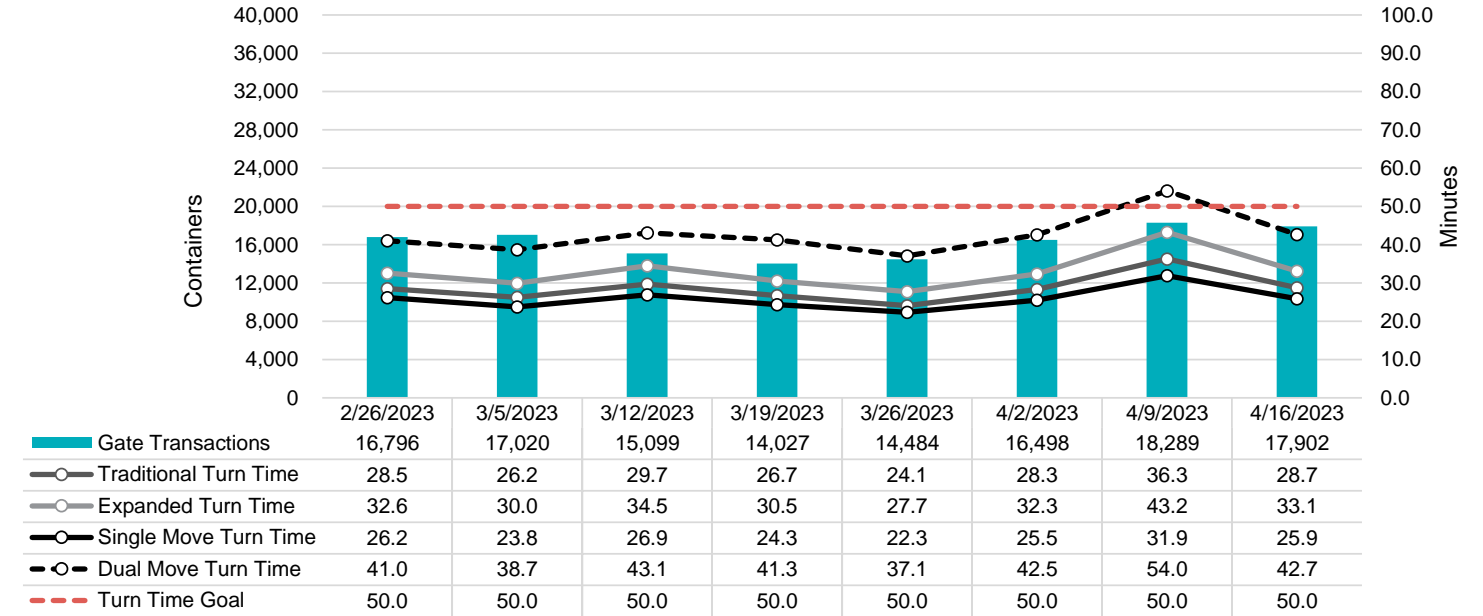

VIG Gate Transactions