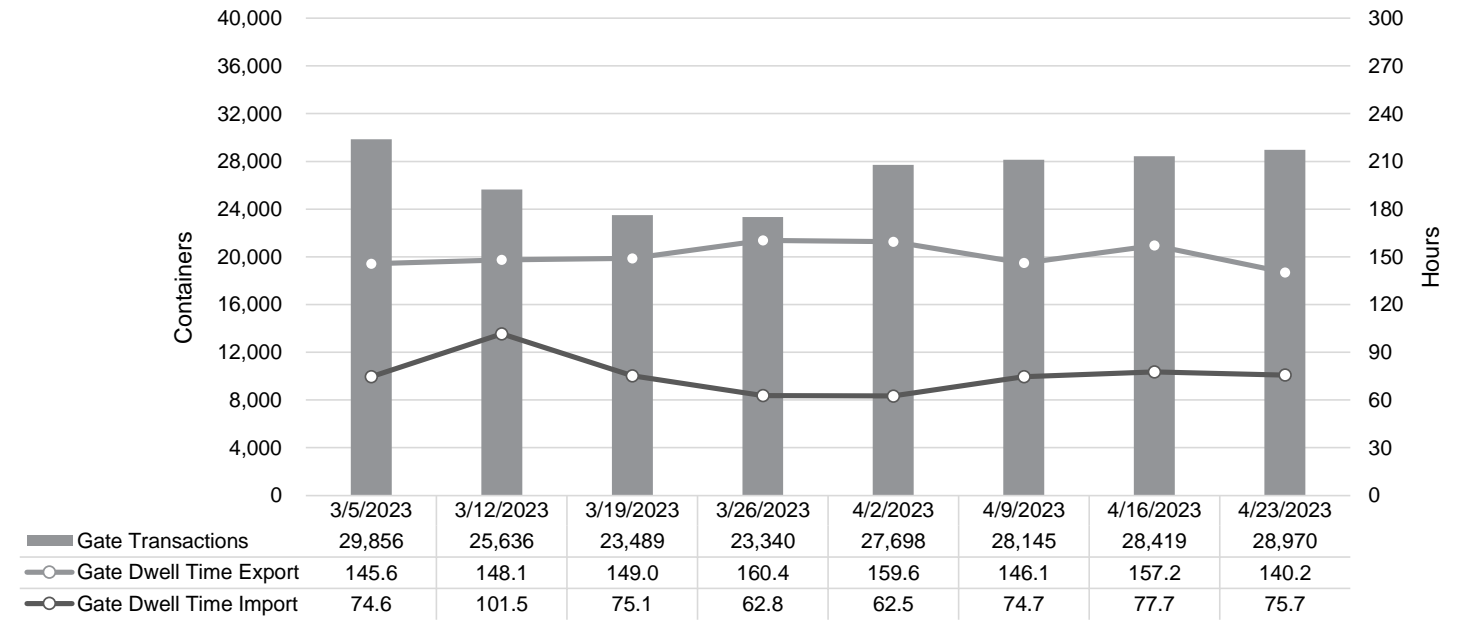

Truck Reservation System and Hourly Transactions

NIT Truck Reservation Statistics

VIG Truck Reservation Statistics

POV Truck Reservation Statistics

POV Weekly Transactions by Terminal and Hour

Gate Containers and Dwell

NIT Gate Containers and Dwell

VIG Gate Containers and Dwell

Gate Transactions- Last 8 Weeks

POV Gate Containers and Dwell

Rail Containers and Dwell

NIT Rail Containers and Dwell

VIG Rail Containers and Dwell

Rail Containers- Last 8 Weeks

POV Rail Containers and Dwell