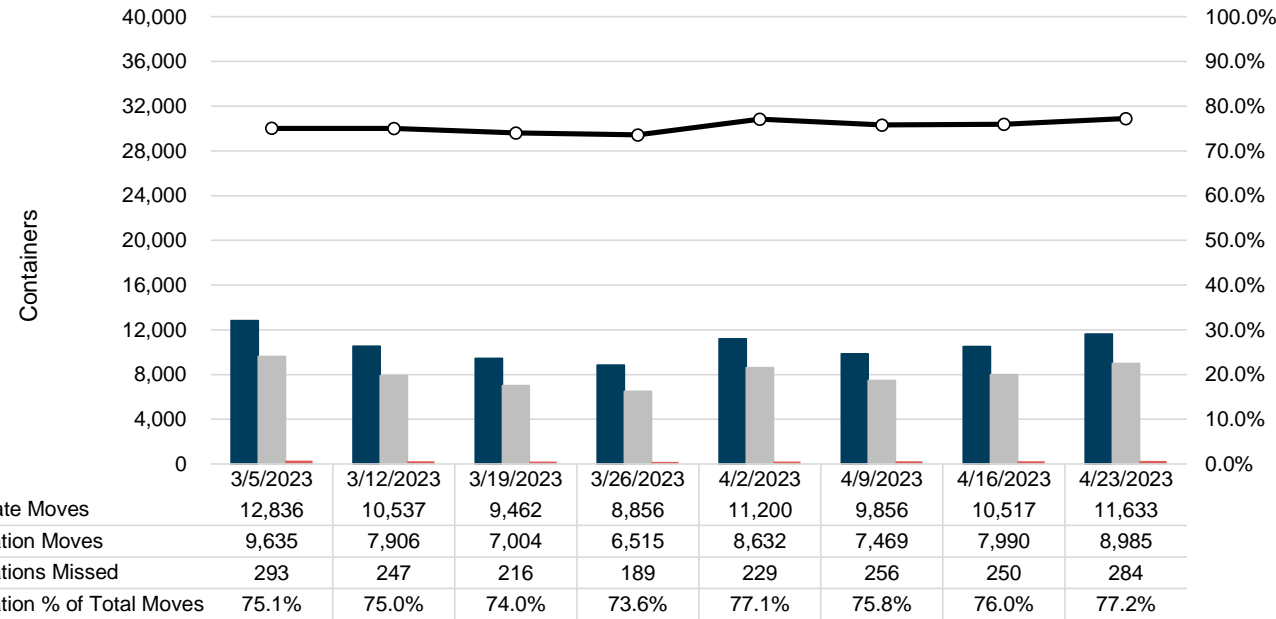

Port of Virginia Weekly Metrics

Gate Transactions

NIT Gate Transactions

VIG Gate Transactions

POV Gate Transactions

PPCY Gate Transactions

Please note: PPCY Gate Transactions are not included with POV Gate Transaction counts

Truck Reservation System and Hourly Transactions

NIT Truck Reservation Statistics

VIG Truck Reservation Statistics

POV Truck Reservation Statistics

POV Weekly Transactions by Terminal and Hour

Gate Containers and Dwell