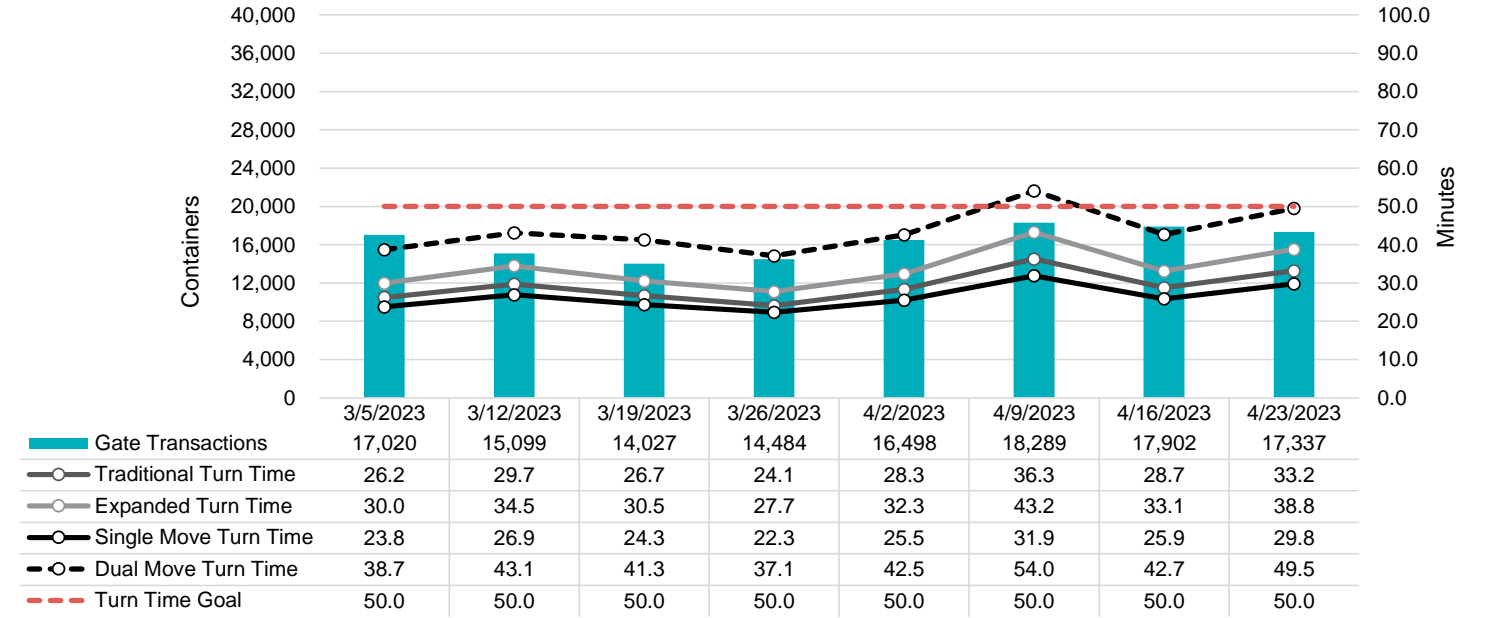

Port of Virginia Weekly Metrics

Gate Transactions

NIT Gate Transactions

VIG Gate Transactions

POV Gate Transactions

PPCY Gate Transactions

Please note: PPCY Gate Transactions are not included with POV Gate Transaction counts

Truck Reservation System and Hourly Transactions

NIT Truck Reservation Statistics

VIG Truck Reservation Statistics

POV Truck Reservation Statistics

POV Weekly Transactions by Terminal and Hour

Gate Containers and Dwell