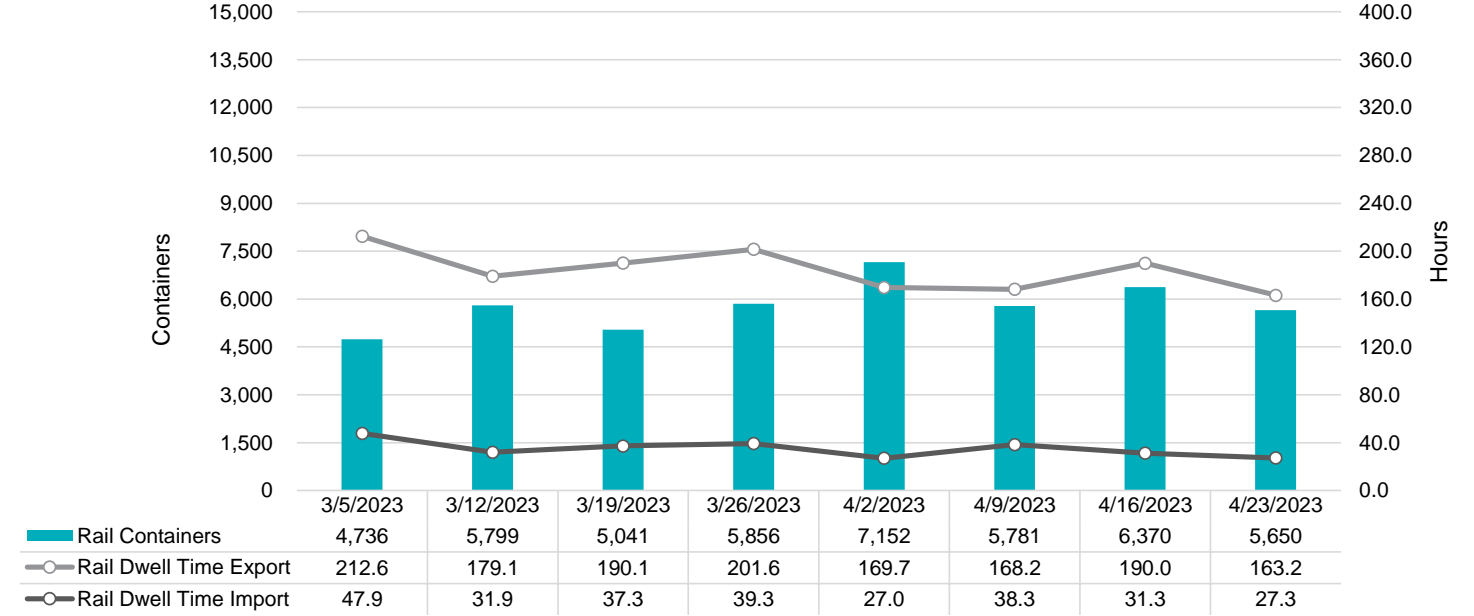

Truck Reservation System and Hourly Transactions

NIT Truck Reservation Statistics

VIG Truck Reservation Statistics

POV Truck Reservation Statistics

POV Weekly Transactions by Terminal and Hour

Gate Containers and Dwell

NIT Gate Containers and Dwell

VIG Gate Containers and Dwell

Gate Transactions- Last 8 Weeks

POV Gate Containers and Dwell

Rail Containers and Dwell

NIT Rail Containers and Dwell

VIG Rail Containers and Dwell

Rail Containers- Last 8 Weeks

POV Rail Containers and Dwell