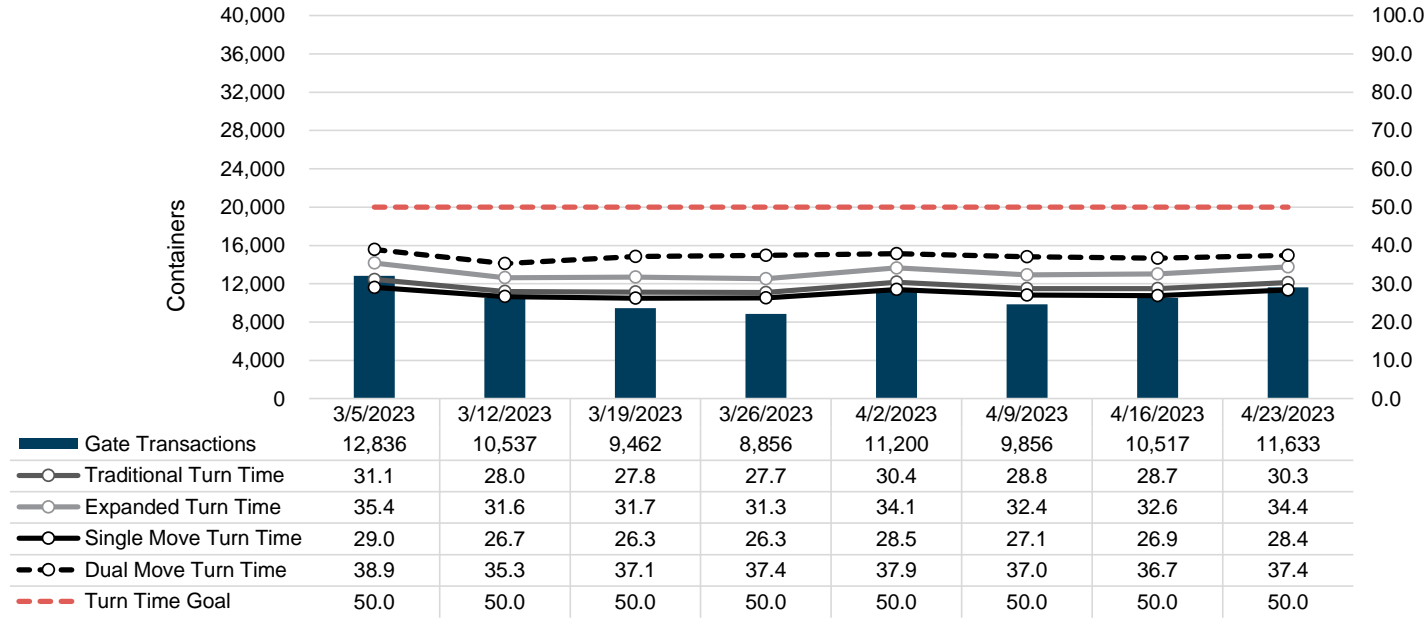

Port of Virginia Weekly Metrics

Gate Transactions

NIT Gate Transactions

VIG Gate Transactions

POV Gate Transactions

PPCY Gate Transactions

Please note: PPCY Gate Transactions are not included with POV Gate Transaction counts

Truck Reservation System and Hourly Transactions

NIT Truck Reservation Statistics

VIG Truck Reservation Statistics

POV Truck Reservation Statistics

POV Weekly Transactions by Terminal and Hour

Gate Containers and Dwell