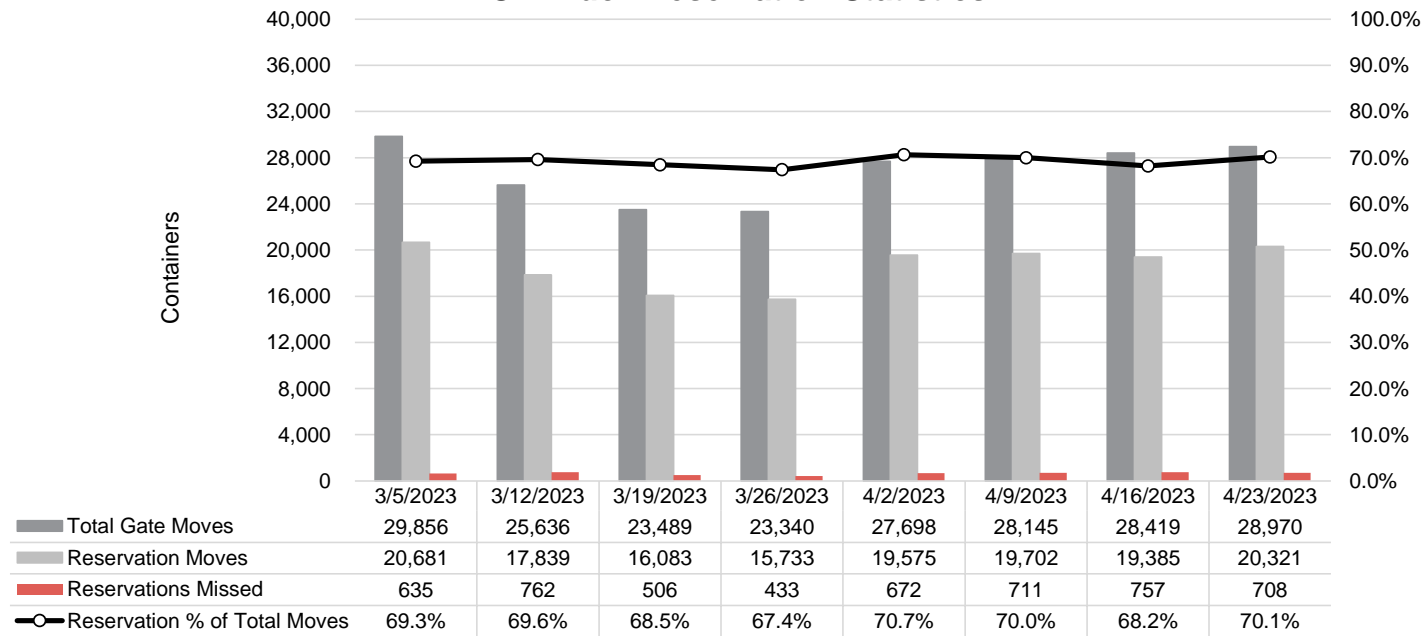

Port of Virginia Weekly Metrics

Gate Transactions

NIT Gate Transactions

VIG Gate Transactions

POV Gate Transactions

PPCY Gate Transactions

Please note: PPCY Gate Transactions are not included with POV Gate Transaction counts

Truck Reservation System and Hourly Transactions

NIT Truck Reservation Statistics

VIG Truck Reservation Statistics

POV Truck Reservation Statistics

POV Weekly Transactions by Terminal and Hour

Gate Containers and Dwell

NIT Gate Containers and Dwell

VIG Gate Containers and Dwell

Gate Transactions- Last 8 Weeks

POV Gate Containers and Dwell

Rail Containers and Dwell

NIT Rail Containers and Dwell

VIG Rail Containers and Dwell