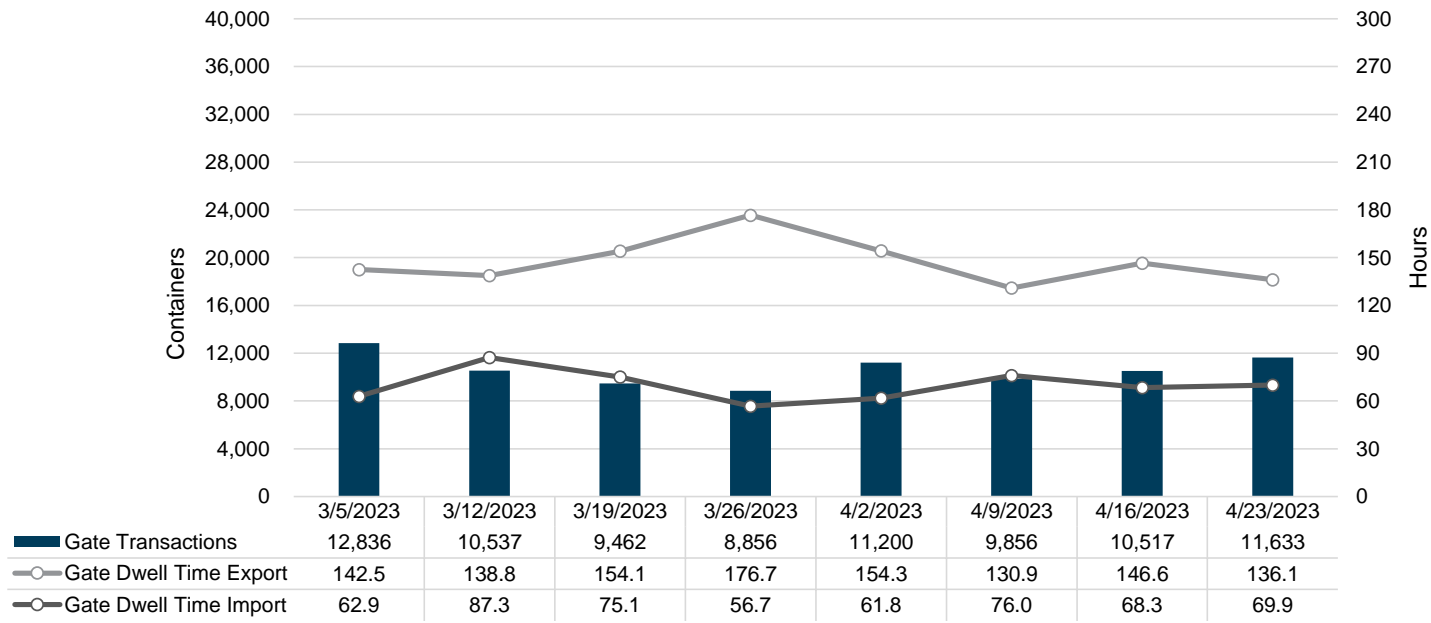

Port of Virginia Weekly Metrics

Gate Transactions

NIT Gate Transactions

VIG Gate Transactions

POV Gate Transactions

PPCY Gate Transactions

Please note: PPCY Gate Transactions are not included with POV Gate Transaction counts

Truck Reservation System and Hourly Transactions

NIT Truck Reservation Statistics

VIG Truck Reservation Statistics

POV Truck Reservation Statistics

POV Weekly Transactions by Terminal and Hour

Gate Containers and Dwell

NIT Gate Containers and Dwell

VIG Gate Containers and Dwell

Gate Transactions- Last 8 Weeks

POV Gate Containers and Dwell

Rail Containers and Dwell

NIT Rail Containers and Dwell

VIG Rail Containers and Dwell