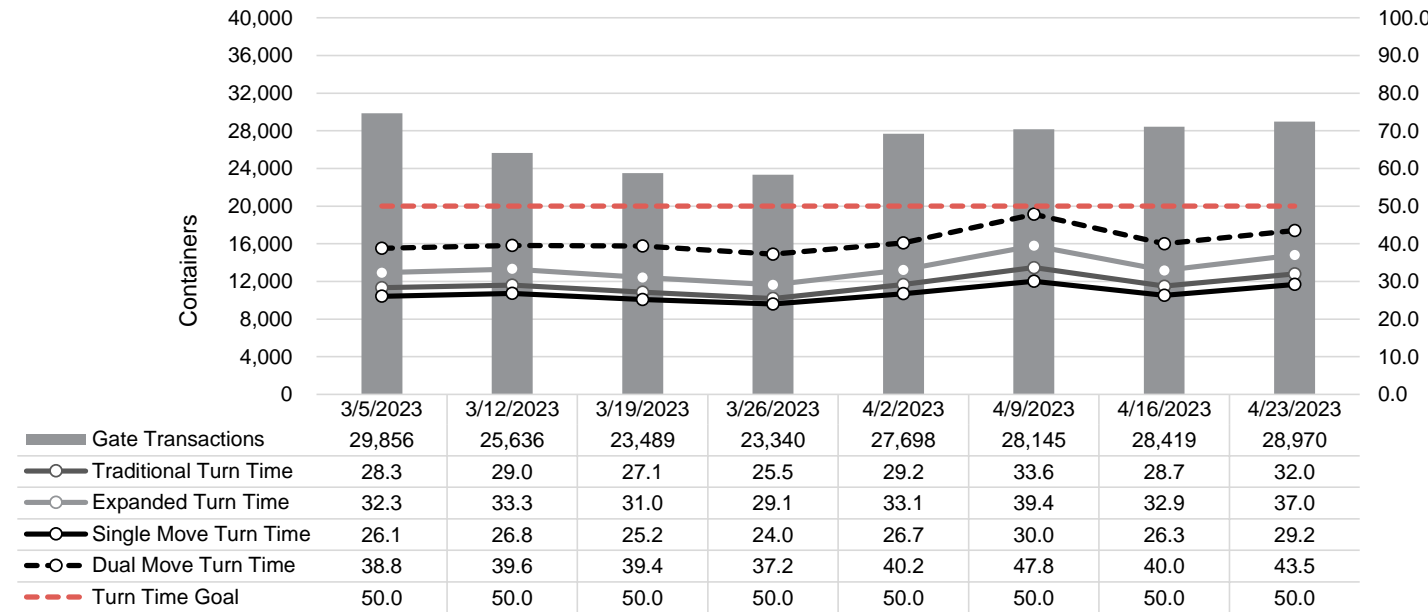

Port of Virginia Weekly Metrics

Gate Transactions

NIT Gate Transactions

VIG Gate Transactions

POV Gate Transactions

PPCY Gate Transactions

Please note: PPCY Gate Transactions are not included with POV Gate Transaction counts

Truck Reservation System and Hourly Transactions

NIT Truck Reservation Statistics

VIG Truck Reservation Statistics

POV Truck Reservation Statistics

POV Weekly Transactions by Terminal and Hour

Gate Containers and Dwell