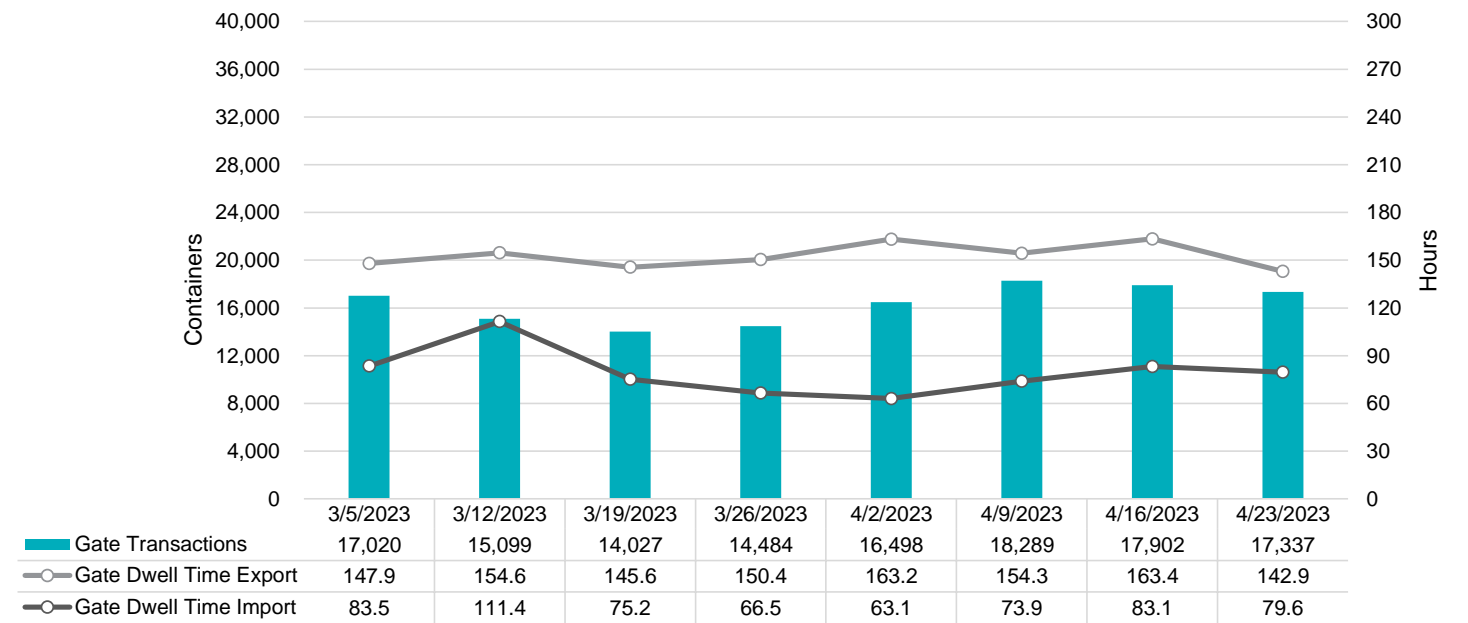

Port of Virginia Weekly Metrics

Gate Transactions

NIT Gate Transactions

VIG Gate Transactions

POV Gate Transactions

PPCY Gate Transactions

Please note: PPCY Gate Transactions are not included with POV Gate Transaction counts

Truck Reservation System and Hourly Transactions

NIT Truck Reservation Statistics

VIG Truck Reservation Statistics

POV Truck Reservation Statistics

POV Weekly Transactions by Terminal and Hour

Gate Containers and Dwell

NIT Gate Containers and Dwell

VIG Gate Containers and Dwell

Gate Transactions- Last 8 Weeks

POV Gate Containers and Dwell

Rail Containers and Dwell

NIT Rail Containers and Dwell

VIG Rail Containers and Dwell