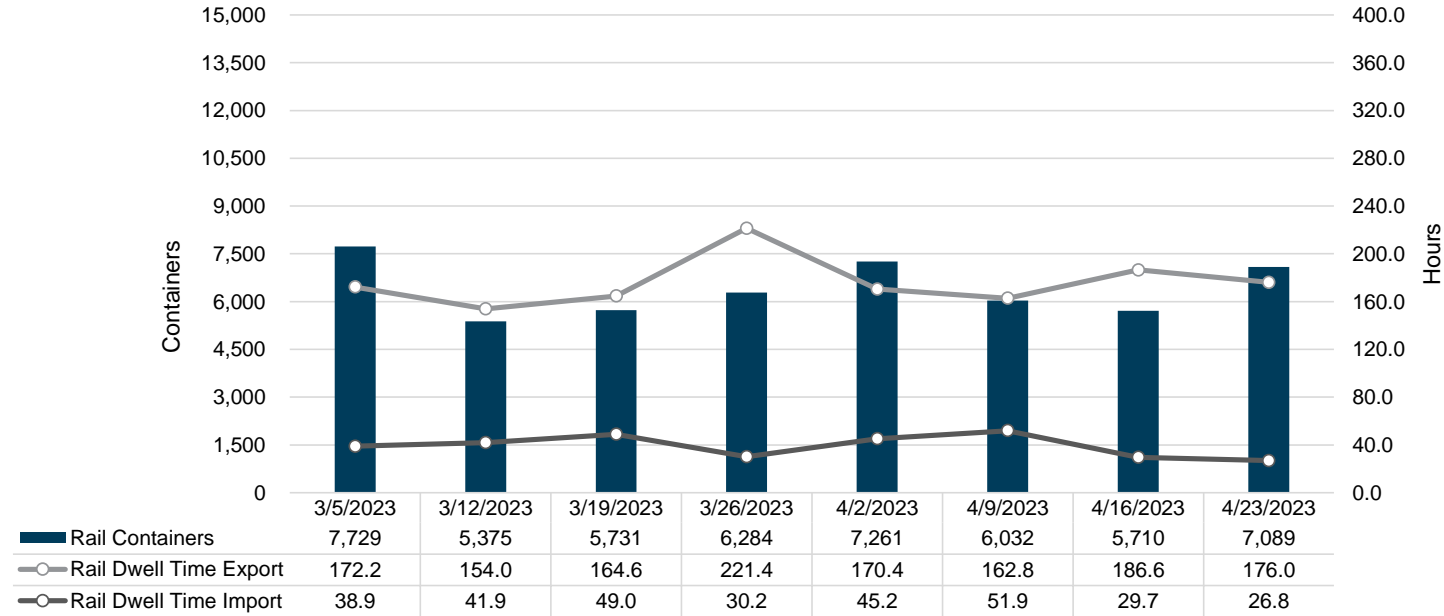

NIT Gate Containers and Dwell

VIG Gate Containers and Dwell

Gate Transactions- Last 8 Weeks

POV Gate Containers and Dwell

Rail Containers and Dwell

NIT Rail Containers and Dwell

VIG Rail Containers and Dwell

Rail Containers- Last 8 Weeks

POV Rail Containers and Dwell