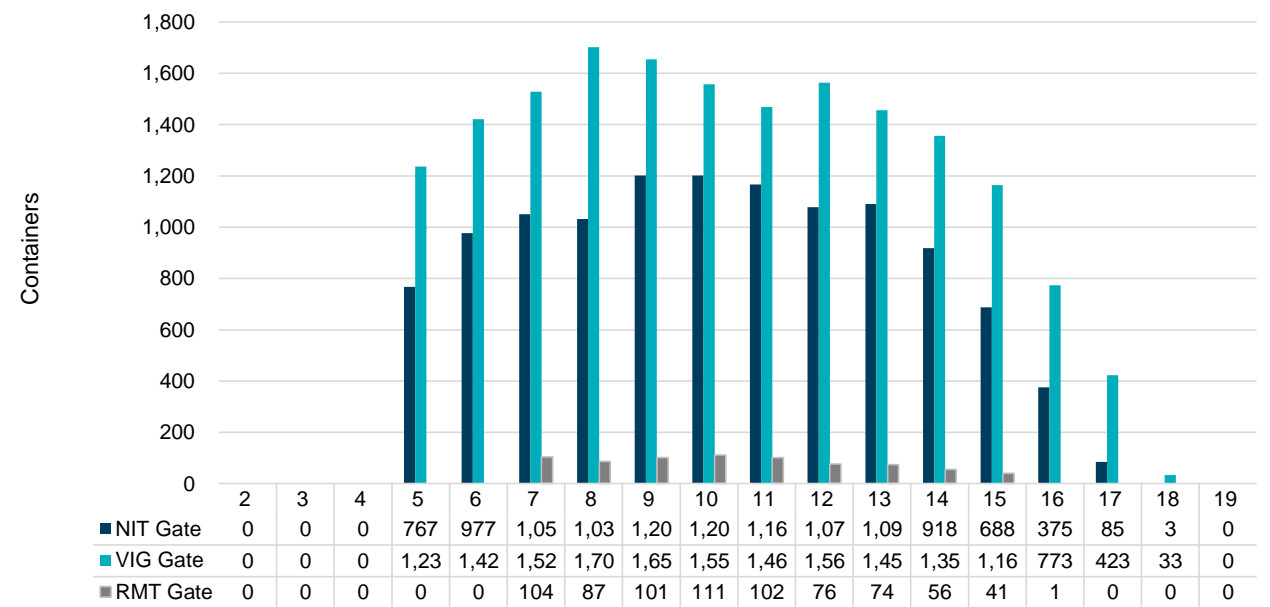

Port of Virginia Weekly Metrics

Gate Transactions

NIT Gate Transactions

VIG Gate Transactions

POV Gate Transactions

PPCY Gate Transactions

Please note: PPCY Gate Transactions are not included with POV Gate Transaction counts

Truck Reservation System and Hourly Transactions

NIT Truck Reservation Statistics

VIG Truck Reservation Statistics

POV Truck Reservation Statistics

POV Weekly Transactions by Terminal and Hour

Gate Containers and Dwell

NIT Gate Containers and Dwell

VIG Gate Containers and Dwell

Gate Transactions- Last 8 Weeks

POV Gate Containers and Dwell

Rail Containers and Dwell

NIT Rail Containers and Dwell

VIG Rail Containers and Dwell