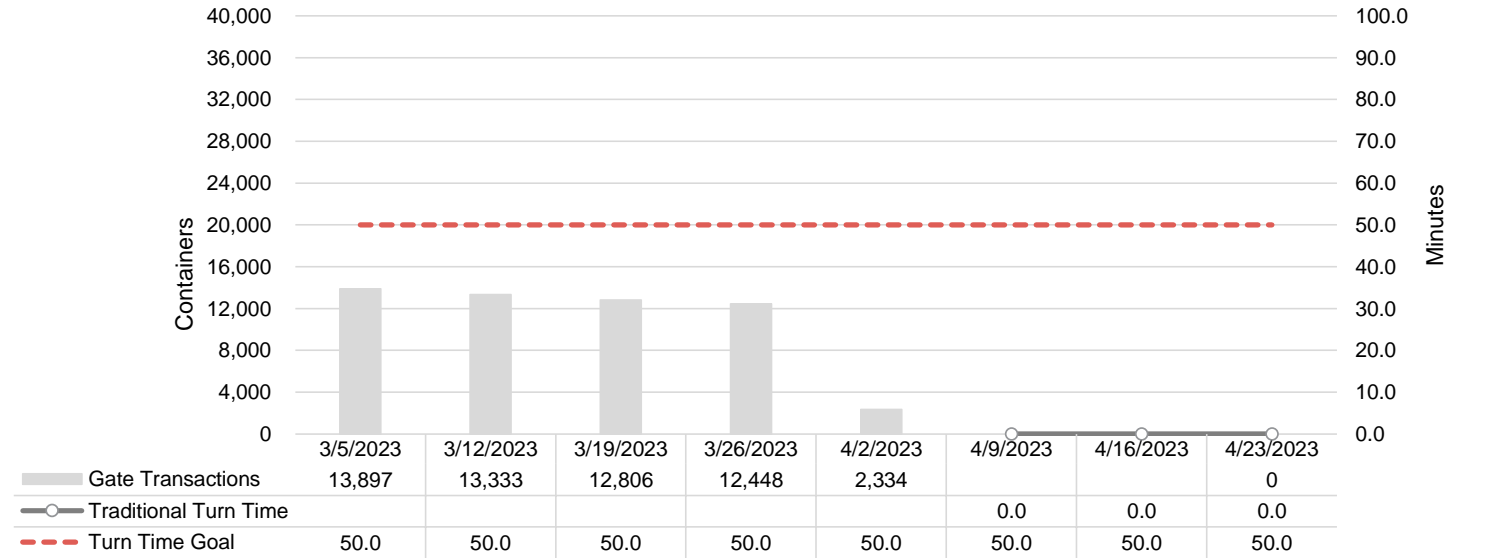

Port of Virginia Weekly Metrics

Gate Transactions

NIT Gate Transactions

VIG Gate Transactions

POV Gate Transactions

PPCY Gate Transactions

Please note: PPCY Gate Transactions are not included with POV Gate Transaction counts

Truck Reservation System and Hourly Transactions

NIT Truck Reservation Statistics

VIG Truck Reservation Statistics

POV Truck Reservation Statistics

POV Weekly Transactions by Terminal and Hour

Gate Containers and Dwell