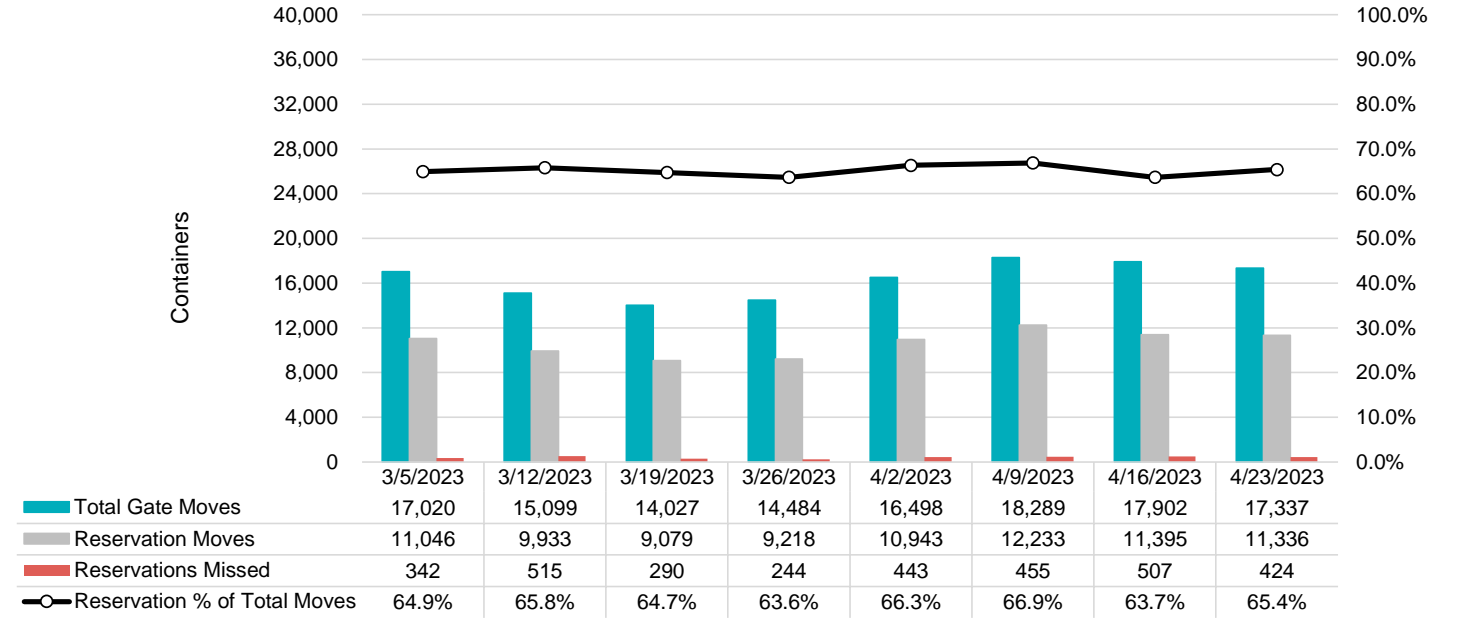

Port of Virginia Weekly Metrics

Gate Transactions

NIT Gate Transactions

VIG Gate Transactions

POV Gate Transactions

PPCY Gate Transactions

Please note: PPCY Gate Transactions are not included with POV Gate Transaction counts

Truck Reservation System and Hourly Transactions

NIT Truck Reservation Statistics

VIG Truck Reservation Statistics

POV Truck Reservation Statistics

POV Weekly Transactions by Terminal and Hour

Gate Containers and Dwell