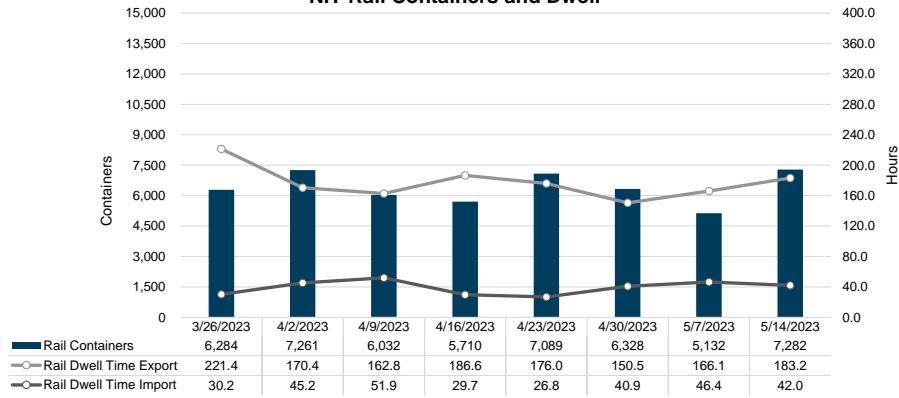

Rail Containers and Dwell

NIT Rail Containers and Dwell