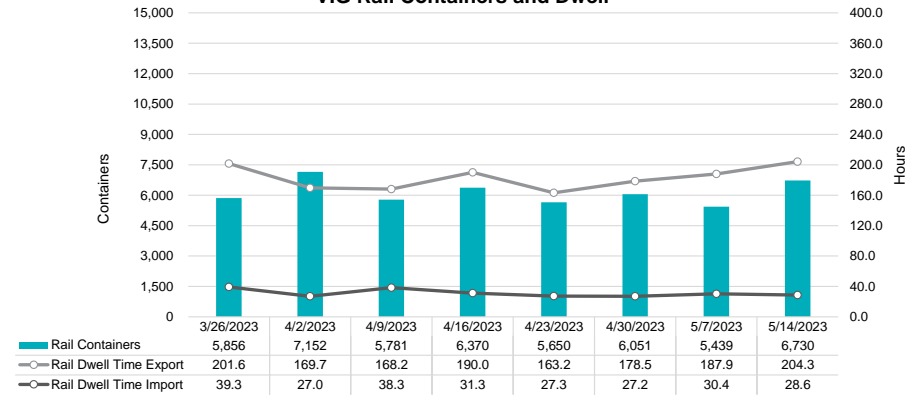

VIG Rail Containers and Dwell