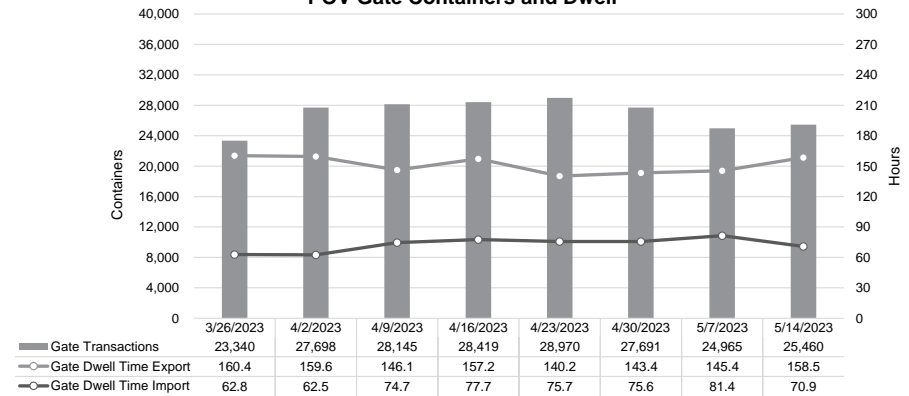

POV Gate Containers and Dwell