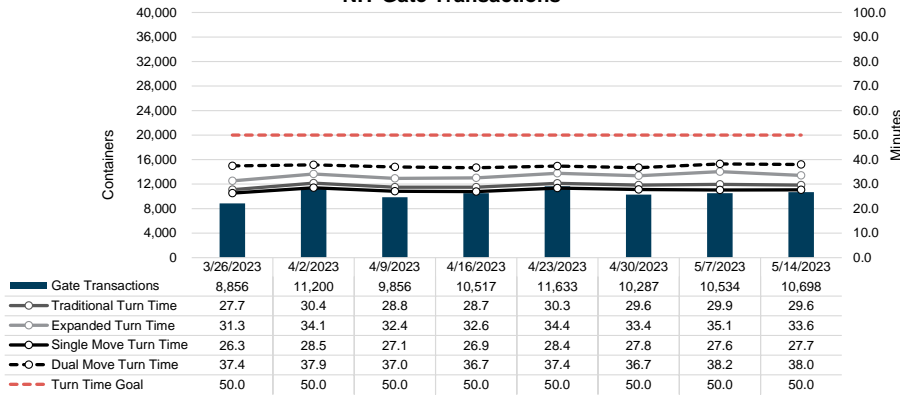

Port of Virginia Weekly Metrics

Gate Transactions

NIT Gate Transactions