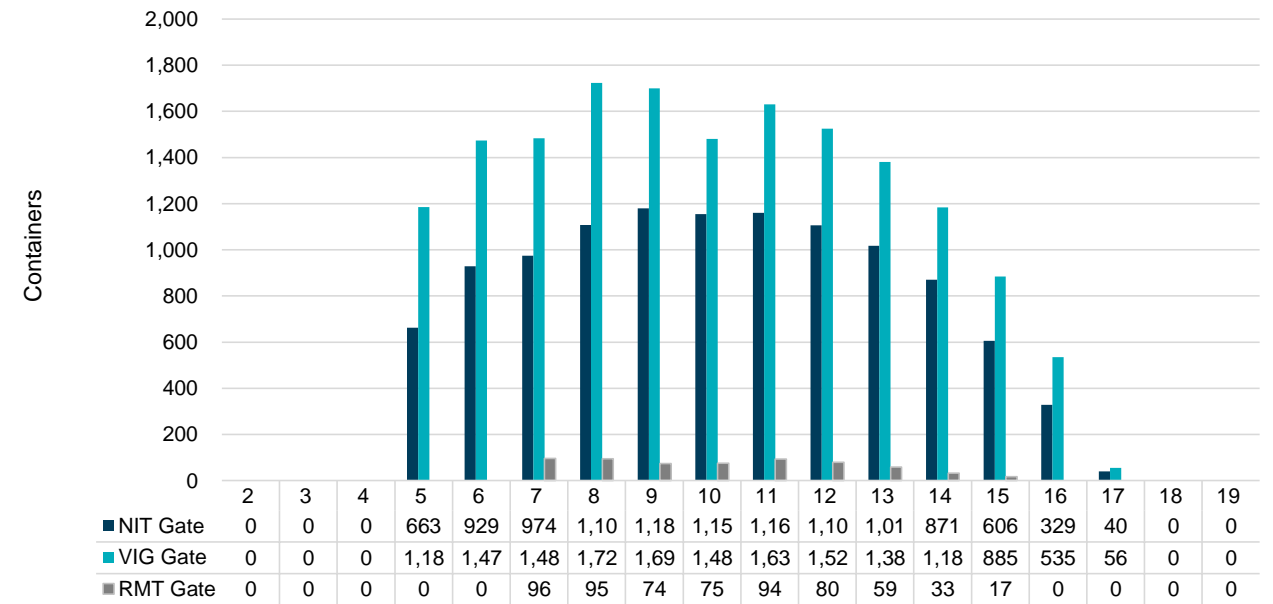

Port of Virginia Weekly Metrics

Gate Transactions

NIT Gate Transactions

VIG Gate Transactions

POV Gate Transactions

PPCY Gate Transactions

Please note: PPCY Gate Transactions are not included with POV Gate Transaction counts

Truck Reservation System and Hourly Transactions

NIT Truck Reservation Statistics

VIG Truck Reservation Statistics

POV Truck Reservation Statistics

POV Weekly Transactions by Terminal and Hour

Gate Containers and Dwell

NIT Gate Containers and Dwell

VIG Gate Containers and Dwell

Gate Transactions- Last 8 Weeks

POV Gate Containers and Dwell

Rail Containers and Dwell

NIT Rail Containers and Dwell

VIG Rail Containers and Dwell