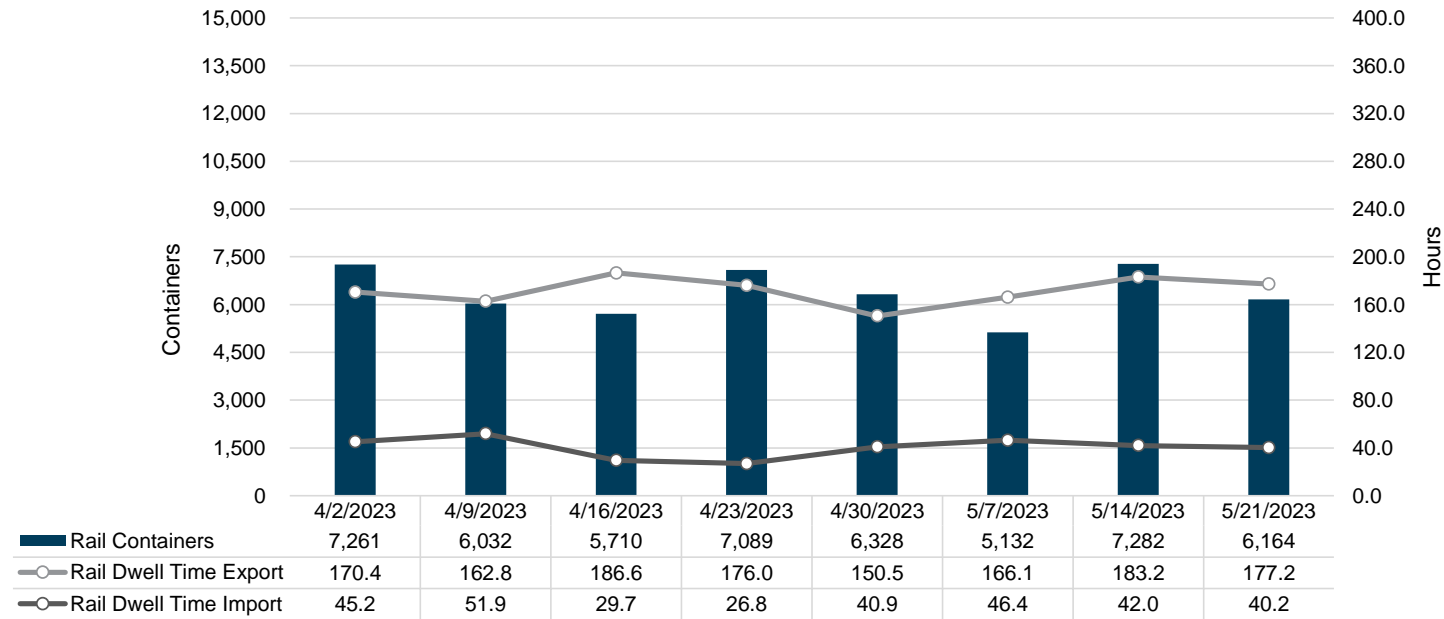

NIT Gate Containers and Dwell

VIG Gate Containers and Dwell

Gate Transactions- Last 8 Weeks

POV Gate Containers and Dwell

Rail Containers and Dwell

NIT Rail Containers and Dwell

VIG Rail Containers and Dwell

Rail Containers- Last 8 Weeks

POV Rail Containers and Dwell