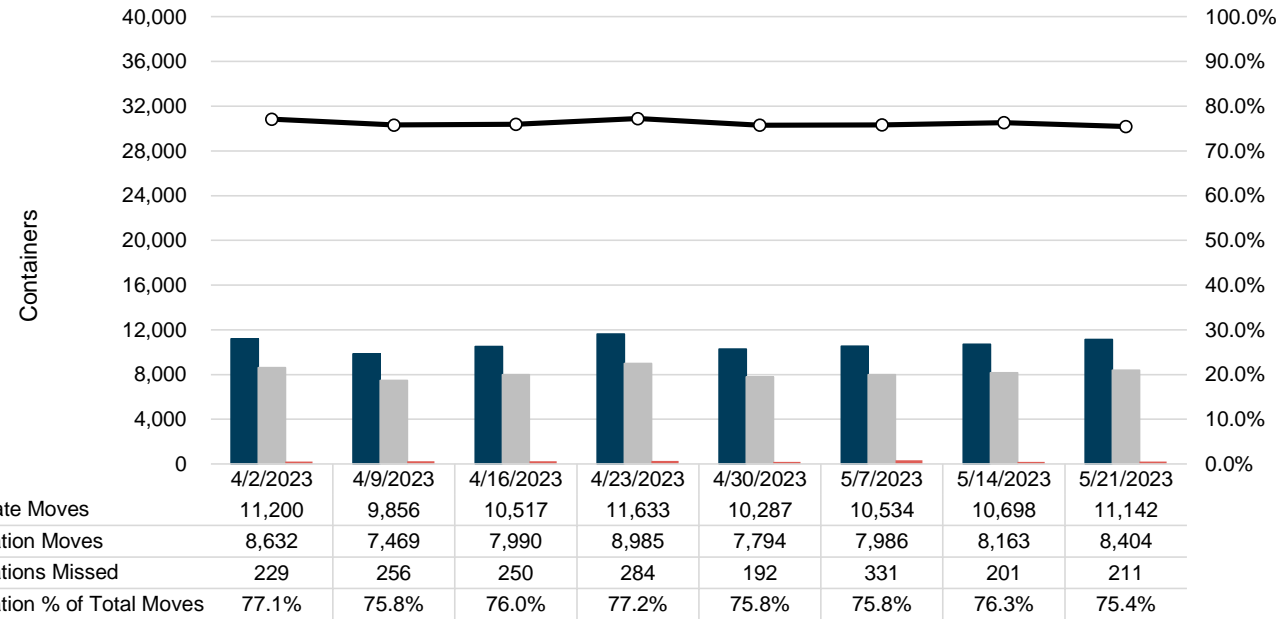

Port of Virginia Weekly Metrics

Gate Transactions

NIT Gate Transactions

VIG Gate Transactions

POV Gate Transactions

PPCY Gate Transactions

Please note: PPCY Gate Transactions are not included with POV Gate Transaction counts

Truck Reservation System and Hourly Transactions

NIT Truck Reservation Statistics

VIG Truck Reservation Statistics

POV Truck Reservation Statistics

POV Weekly Transactions by Terminal and Hour

Gate Containers and Dwell