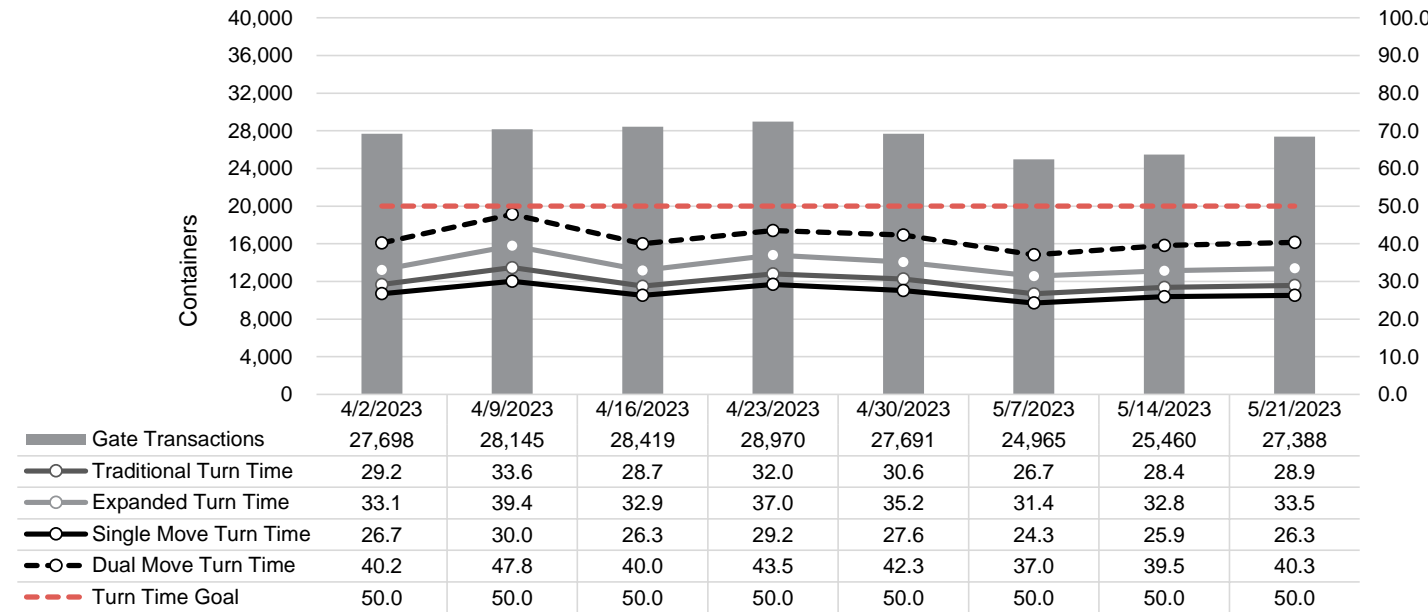

Port of Virginia Weekly Metrics

Gate Transactions

NIT Gate Transactions

VIG Gate Transactions

POV Gate Transactions

PPCY Gate Transactions

Please note: PPCY Gate Transactions are not included with POV Gate Transaction counts

Truck Reservation System and Hourly Transactions

NIT Truck Reservation Statistics

VIG Truck Reservation Statistics

POV Truck Reservation Statistics

POV Weekly Transactions by Terminal and Hour

Gate Containers and Dwell