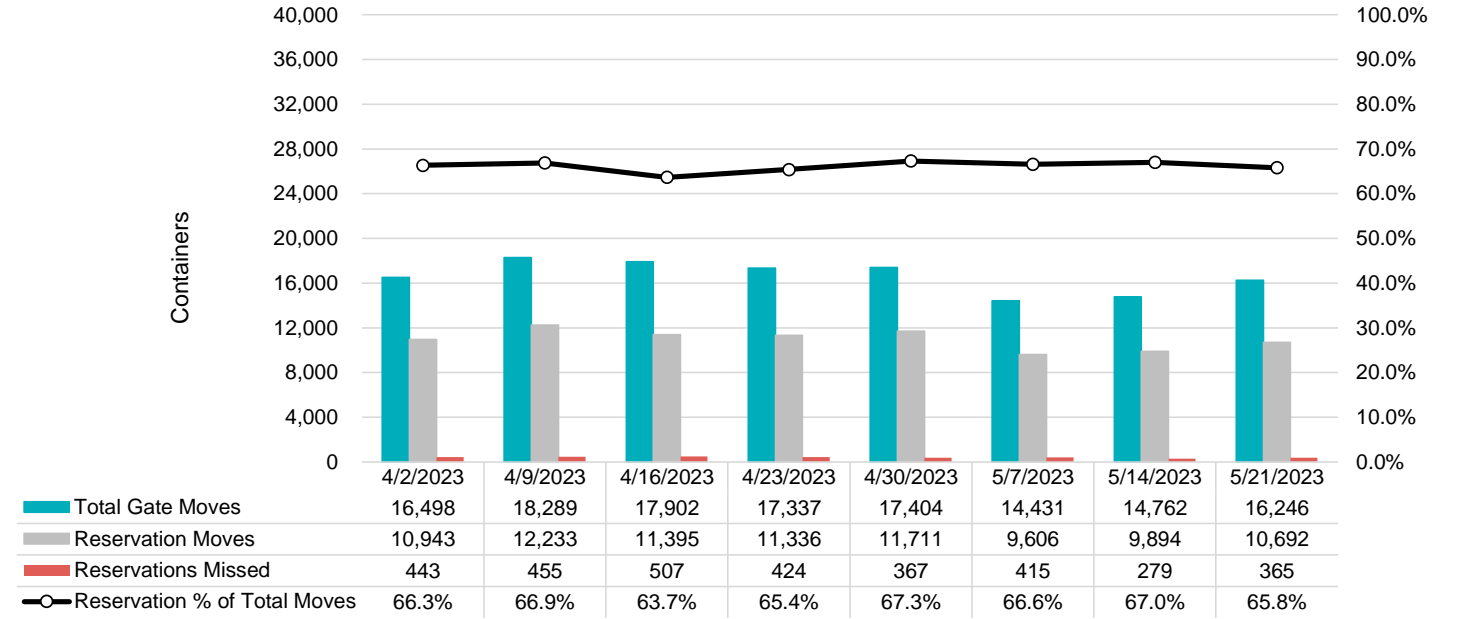

Port of Virginia Weekly Metrics

Gate Transactions

NIT Gate Transactions

VIG Gate Transactions

POV Gate Transactions

PPCY Gate Transactions

Please note: PPCY Gate Transactions are not included with POV Gate Transaction counts

Truck Reservation System and Hourly Transactions

NIT Truck Reservation Statistics

VIG Truck Reservation Statistics

POV Truck Reservation Statistics

POV Weekly Transactions by Terminal and Hour

Gate Containers and Dwell