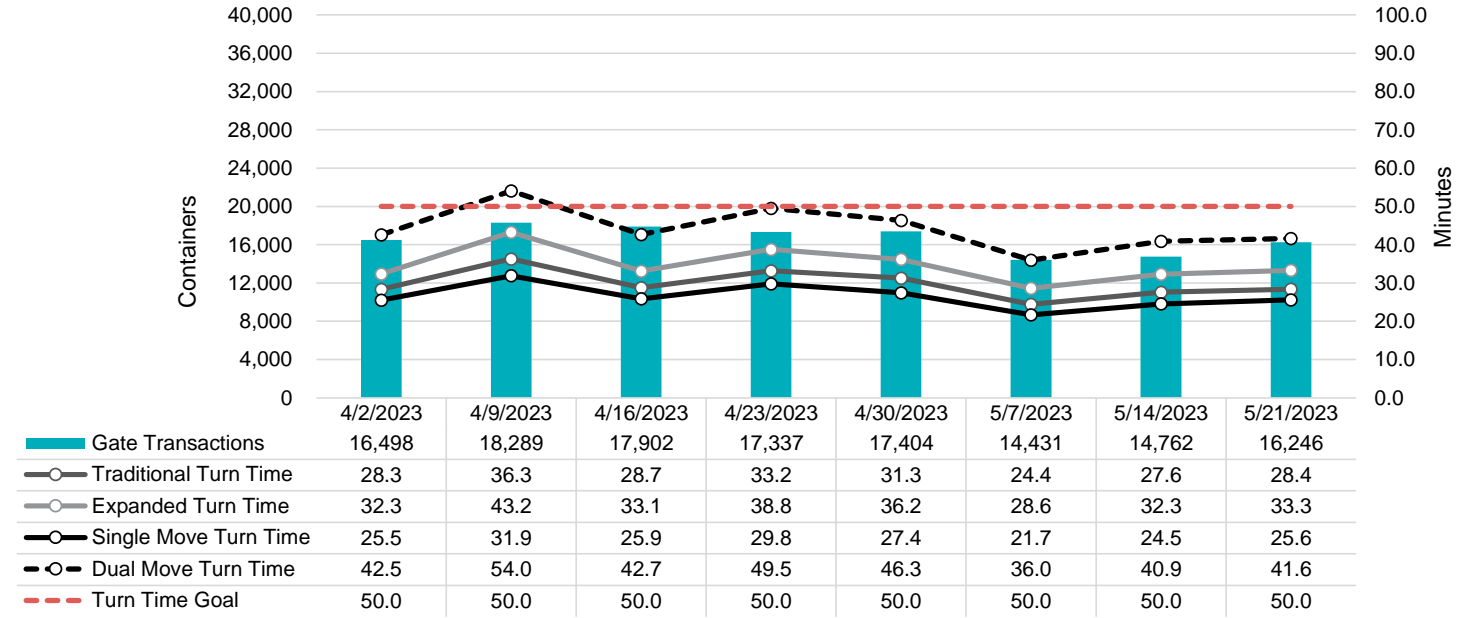

Port of Virginia Weekly Metrics

Gate Transactions

NIT Gate Transactions

VIG Gate Transactions

POV Gate Transactions

PPCY Gate Transactions

Please note: PPCY Gate Transactions are not included with POV Gate Transaction counts

Truck Reservation System and Hourly Transactions

NIT Truck Reservation Statistics

VIG Truck Reservation Statistics

POV Truck Reservation Statistics

POV Weekly Transactions by Terminal and Hour

Gate Containers and Dwell