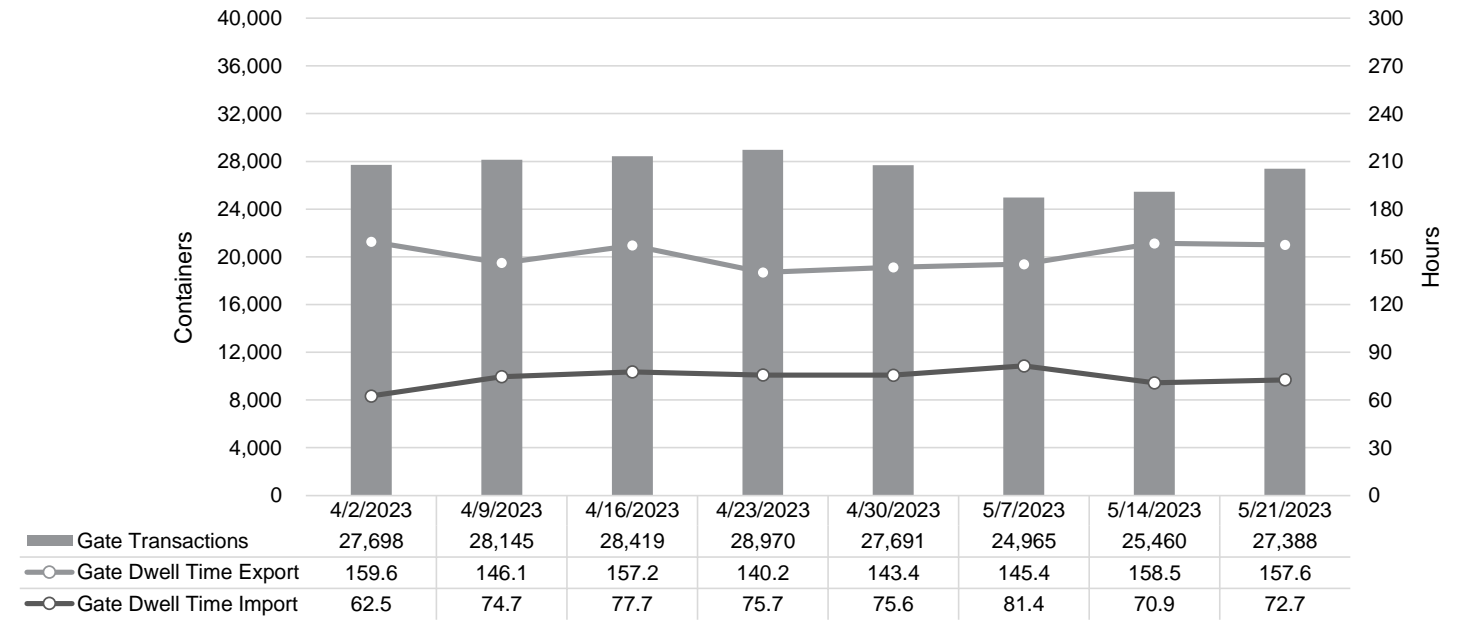

Truck Reservation System and Hourly Transactions

NIT Truck Reservation Statistics

VIG Truck Reservation Statistics

POV Truck Reservation Statistics

POV Weekly Transactions by Terminal and Hour

Gate Containers and Dwell

NIT Gate Containers and Dwell

VIG Gate Containers and Dwell

Gate Transactions- Last 8 Weeks

POV Gate Containers and Dwell

Rail Containers and Dwell

NIT Rail Containers and Dwell

VIG Rail Containers and Dwell

Rail Containers- Last 8 Weeks

POV Rail Containers and Dwell