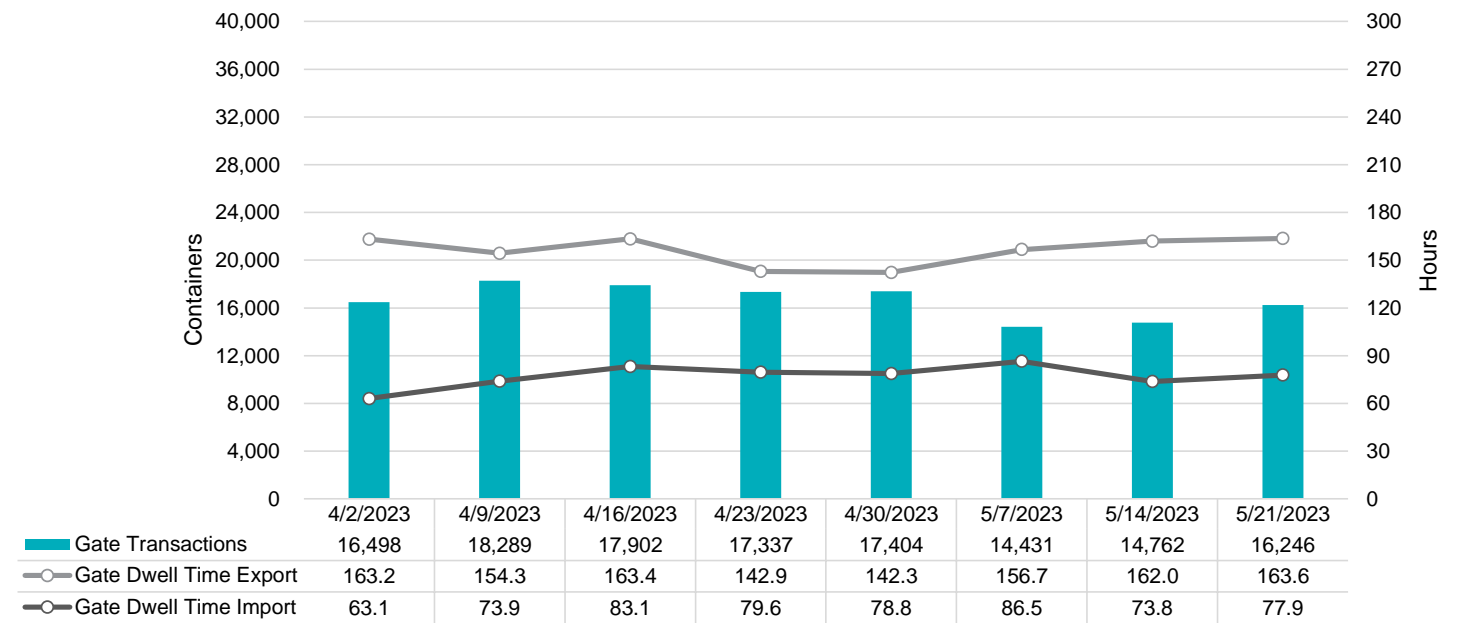

Port of Virginia Weekly Metrics

Gate Transactions

NIT Gate Transactions

VIG Gate Transactions

POV Gate Transactions

PPCY Gate Transactions

Please note: PPCY Gate Transactions are not included with POV Gate Transaction counts

Truck Reservation System and Hourly Transactions

NIT Truck Reservation Statistics

VIG Truck Reservation Statistics

POV Truck Reservation Statistics

POV Weekly Transactions by Terminal and Hour

Gate Containers and Dwell

NIT Gate Containers and Dwell

VIG Gate Containers and Dwell

Gate Transactions- Last 8 Weeks

POV Gate Containers and Dwell

Rail Containers and Dwell

NIT Rail Containers and Dwell

VIG Rail Containers and Dwell