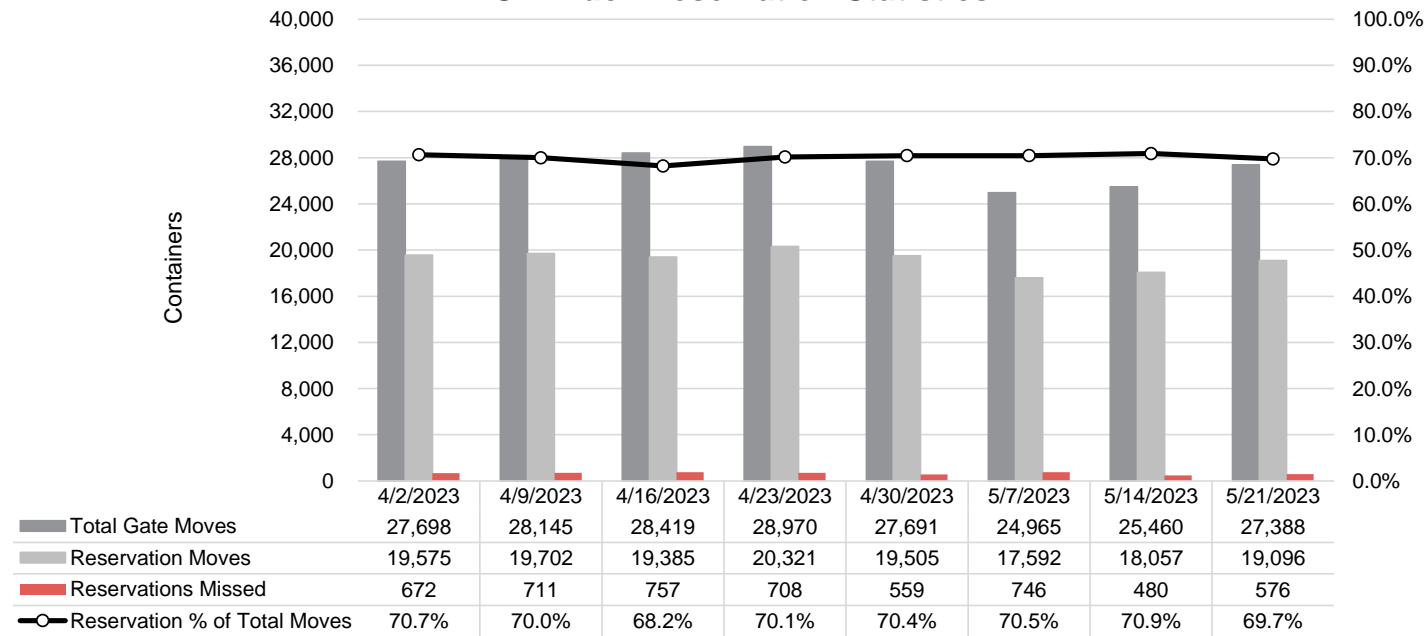

Port of Virginia Weekly Metrics

Gate Transactions

NIT Gate Transactions

VIG Gate Transactions

POV Gate Transactions

PPCY Gate Transactions

Please note: PPCY Gate Transactions are not included with POV Gate Transaction counts

Truck Reservation System and Hourly Transactions

NIT Truck Reservation Statistics

VIG Truck Reservation Statistics

POV Truck Reservation Statistics

POV Weekly Transactions by Terminal and Hour

Gate Containers and Dwell

NIT Gate Containers and Dwell

VIG Gate Containers and Dwell

Gate Transactions- Last 8 Weeks

POV Gate Containers and Dwell

Rail Containers and Dwell

NIT Rail Containers and Dwell

VIG Rail Containers and Dwell