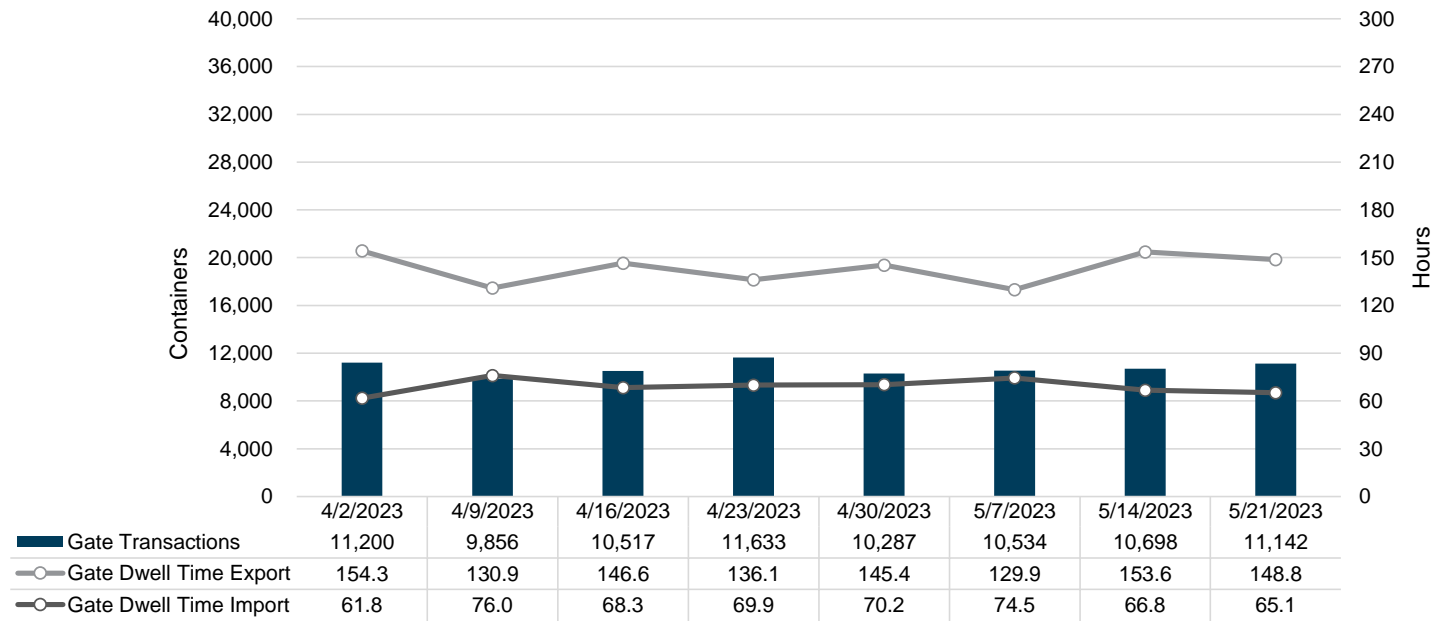

Port of Virginia Weekly Metrics

Gate Transactions

NIT Gate Transactions

VIG Gate Transactions

POV Gate Transactions

PPCY Gate Transactions

Please note: PPCY Gate Transactions are not included with POV Gate Transaction counts

Truck Reservation System and Hourly Transactions

NIT Truck Reservation Statistics

VIG Truck Reservation Statistics

POV Truck Reservation Statistics

POV Weekly Transactions by Terminal and Hour

Gate Containers and Dwell

NIT Gate Containers and Dwell

VIG Gate Containers and Dwell

Gate Transactions- Last 8 Weeks

POV Gate Containers and Dwell

Rail Containers and Dwell

NIT Rail Containers and Dwell

VIG Rail Containers and Dwell