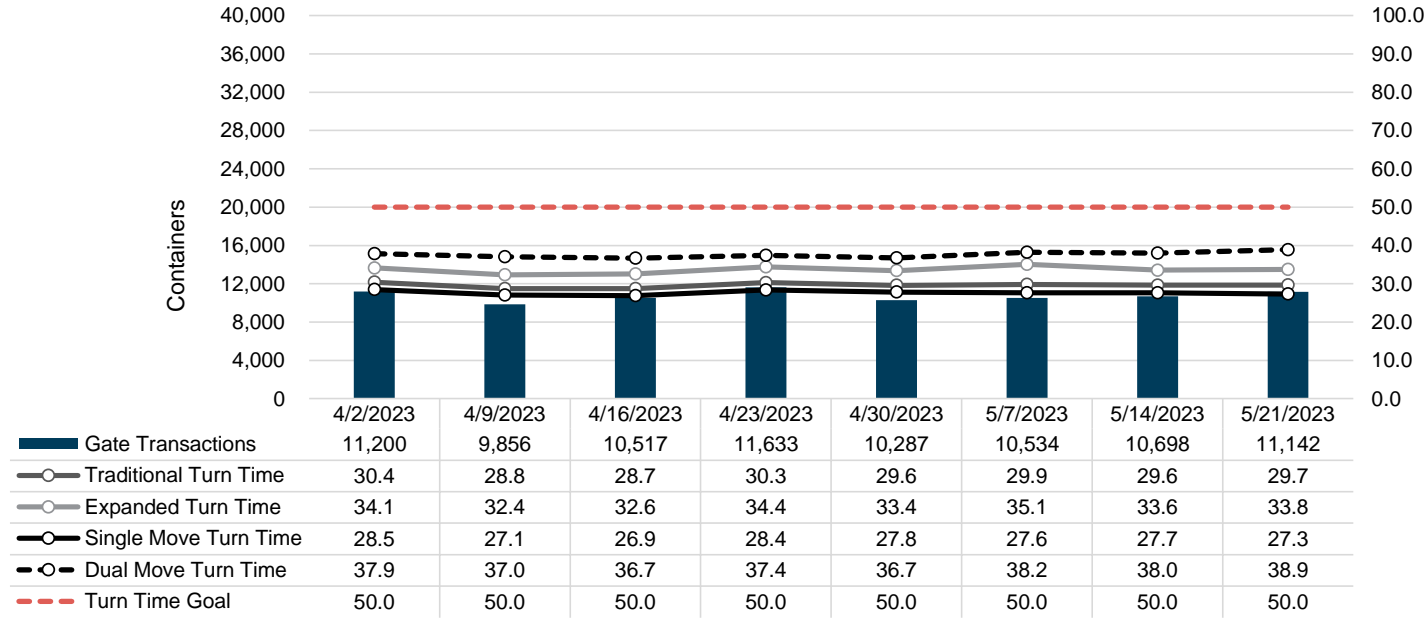

Port of Virginia Weekly Metrics

Gate Transactions

NIT Gate Transactions

VIG Gate Transactions

POV Gate Transactions

PPCY Gate Transactions

Please note: PPCY Gate Transactions are not included with POV Gate Transaction counts

Truck Reservation System and Hourly Transactions

NIT Truck Reservation Statistics

VIG Truck Reservation Statistics

POV Truck Reservation Statistics

POV Weekly Transactions by Terminal and Hour

Gate Containers and Dwell