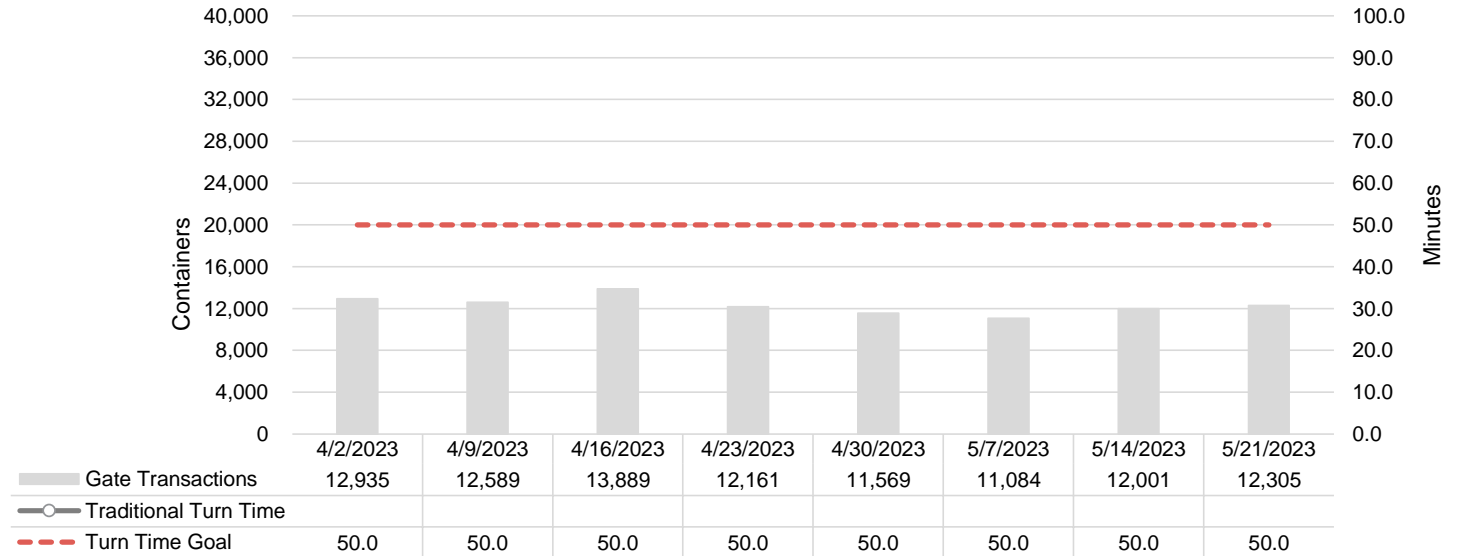

Port of Virginia Weekly Metrics

Gate Transactions

NIT Gate Transactions

VIG Gate Transactions

POV Gate Transactions

PPCY Gate Transactions

Please note: PPCY Gate Transactions are not included with POV Gate Transaction counts

Truck Reservation System and Hourly Transactions

NIT Truck Reservation Statistics

VIG Truck Reservation Statistics

POV Truck Reservation Statistics

POV Weekly Transactions by Terminal and Hour

Gate Containers and Dwell