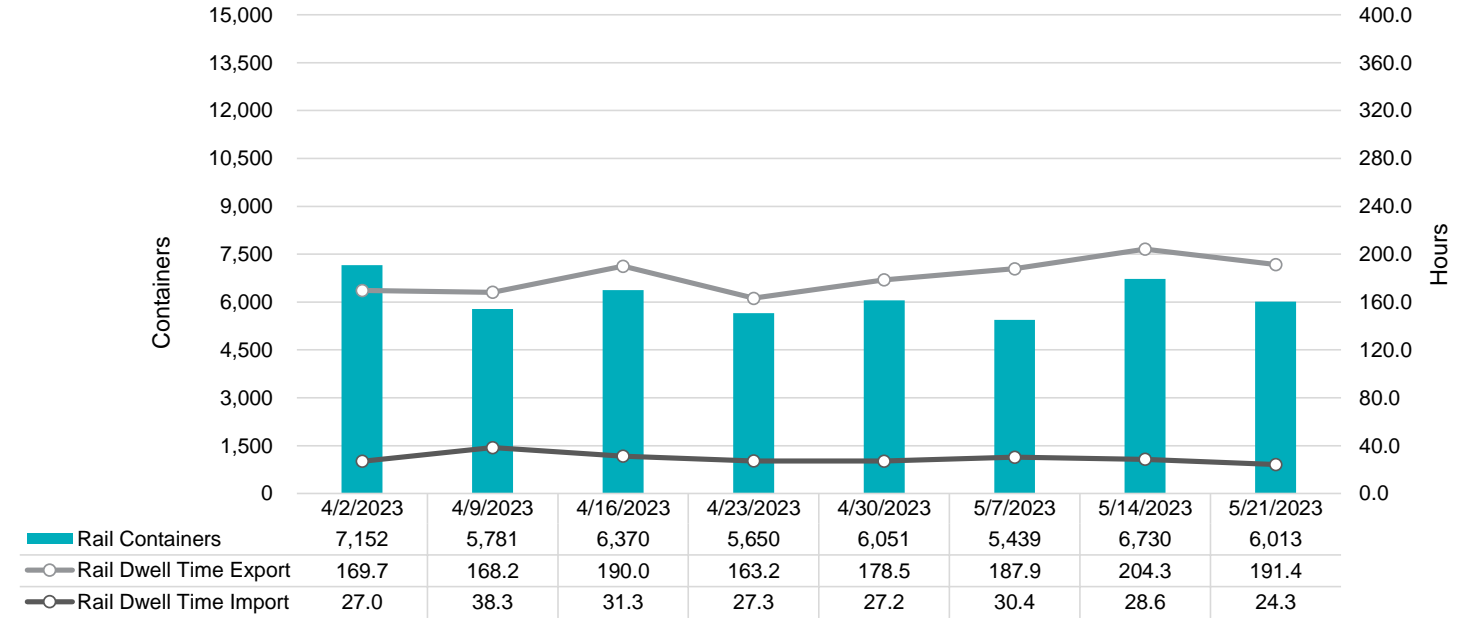

NIT Gate Containers and Dwell

VIG Gate Containers and Dwell

Gate Transactions- Last 8 Weeks

POV Gate Containers and Dwell

Rail Containers and Dwell

NIT Rail Containers and Dwell

VIG Rail Containers and Dwell

Rail Containers- Last 8 Weeks

POV Rail Containers and Dwell