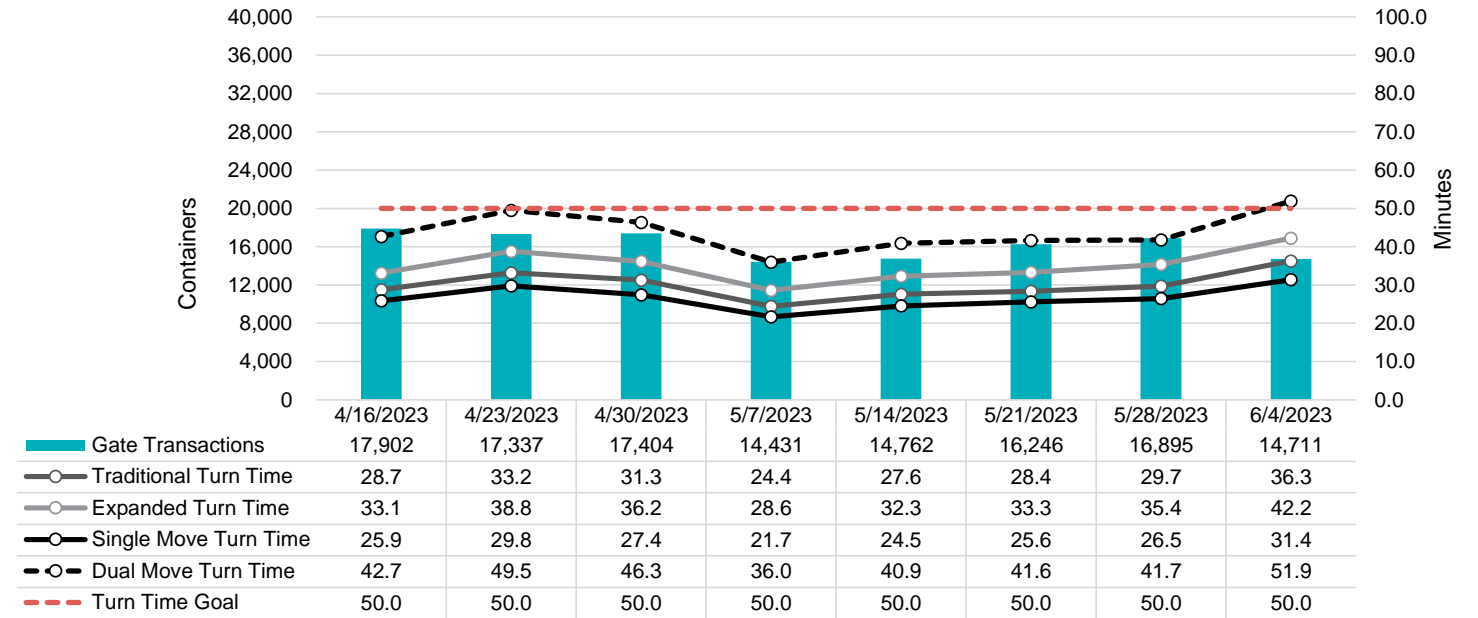

Port of Virginia Weekly Metrics

Gate Transactions

NIT Gate Transactions

VIG Gate Transactions

POV Gate Transactions

PPCY Gate Transactions

Please note: PPCY Gate Transactions are not included with POV Gate Transaction counts

Truck Reservation System and Hourly Transactions

NIT Truck Reservation Statistics

VIG Truck Reservation Statistics

POV Truck Reservation Statistics

POV Weekly Transactions by Terminal and Hour

Gate Containers and Dwell