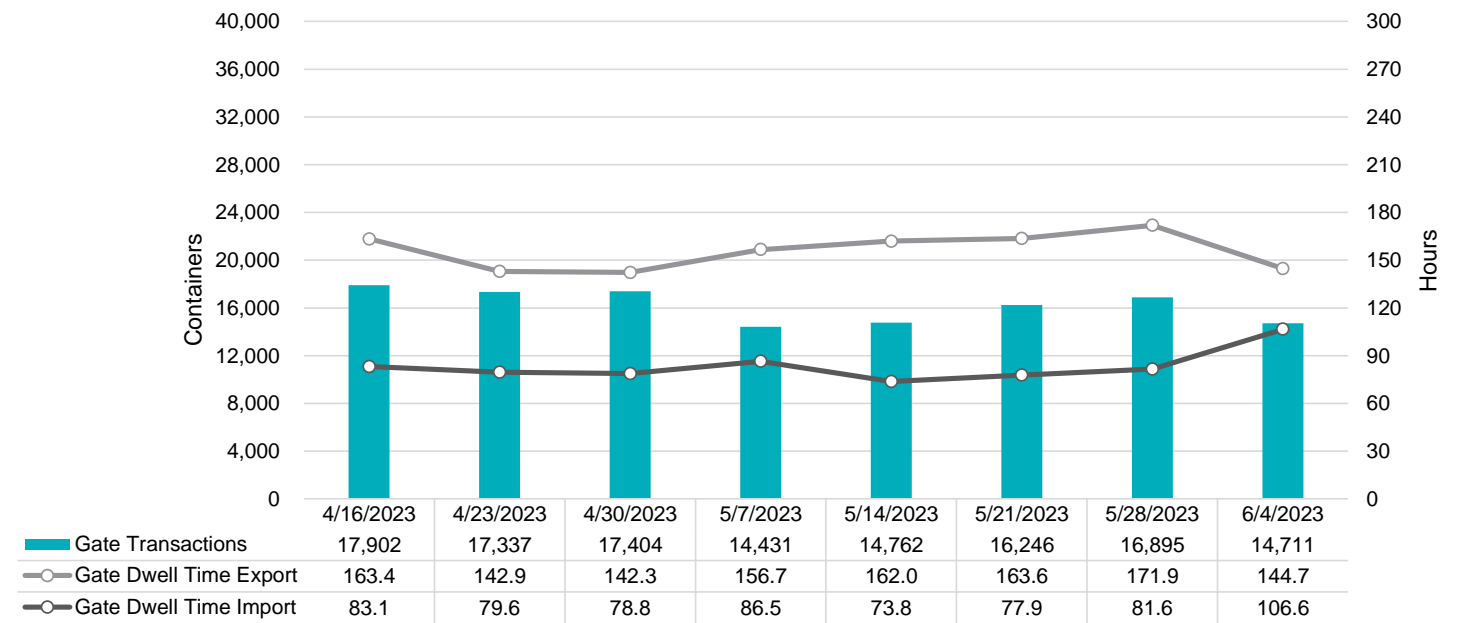

Port of Virginia Weekly Metrics

Gate Transactions

NIT Gate Transactions

VIG Gate Transactions

POV Gate Transactions

PPCY Gate Transactions

Please note: PPCY Gate Transactions are not included with POV Gate Transaction counts

Truck Reservation System and Hourly Transactions

NIT Truck Reservation Statistics

VIG Truck Reservation Statistics

POV Truck Reservation Statistics

POV Weekly Transactions by Terminal and Hour

Gate Containers and Dwell

NIT Gate Containers and Dwell

VIG Gate Containers and Dwell

Gate Transactions- Last 8 Weeks

POV Gate Containers and Dwell

Rail Containers and Dwell

NIT Rail Containers and Dwell

VIG Rail Containers and Dwell