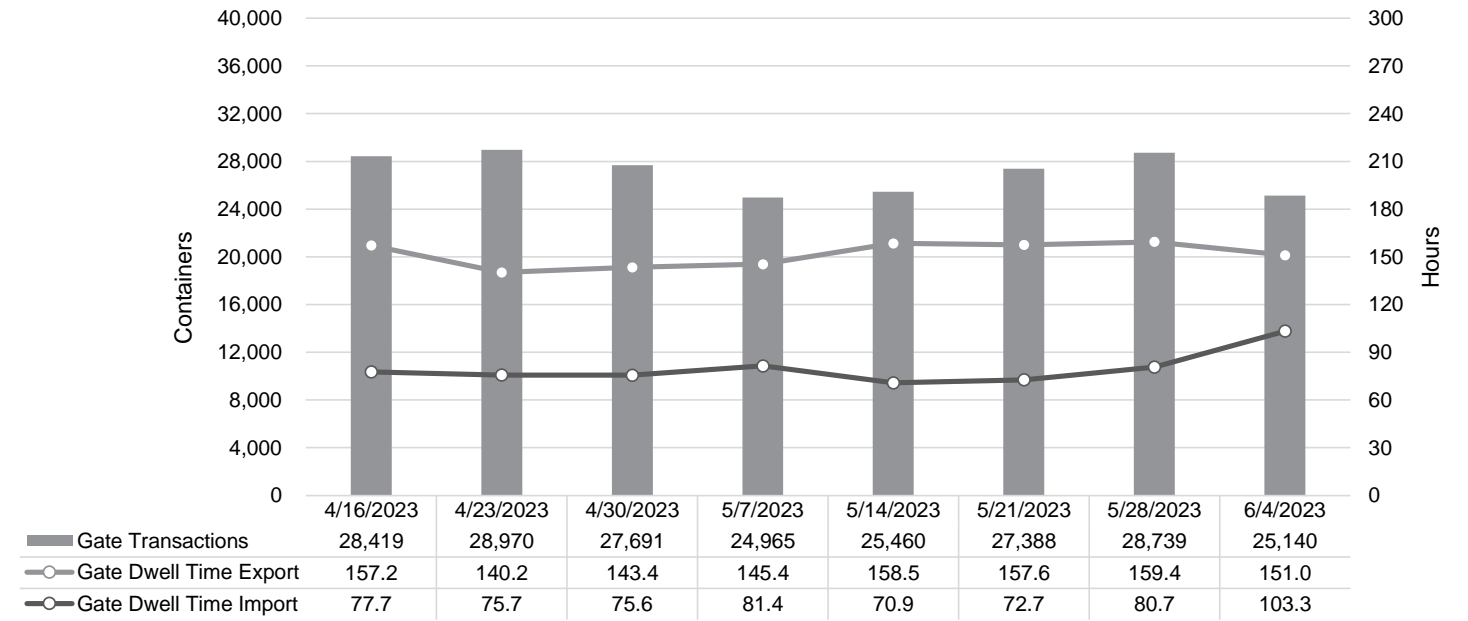

Truck Reservation System and Hourly Transactions

NIT Truck Reservation Statistics

VIG Truck Reservation Statistics

POV Truck Reservation Statistics

POV Weekly Transactions by Terminal and Hour

Gate Containers and Dwell

NIT Gate Containers and Dwell

VIG Gate Containers and Dwell

Gate Transactions- Last 8 Weeks

POV Gate Containers and Dwell

Rail Containers and Dwell

NIT Rail Containers and Dwell

VIG Rail Containers and Dwell

Rail Containers- Last 8 Weeks

POV Rail Containers and Dwell