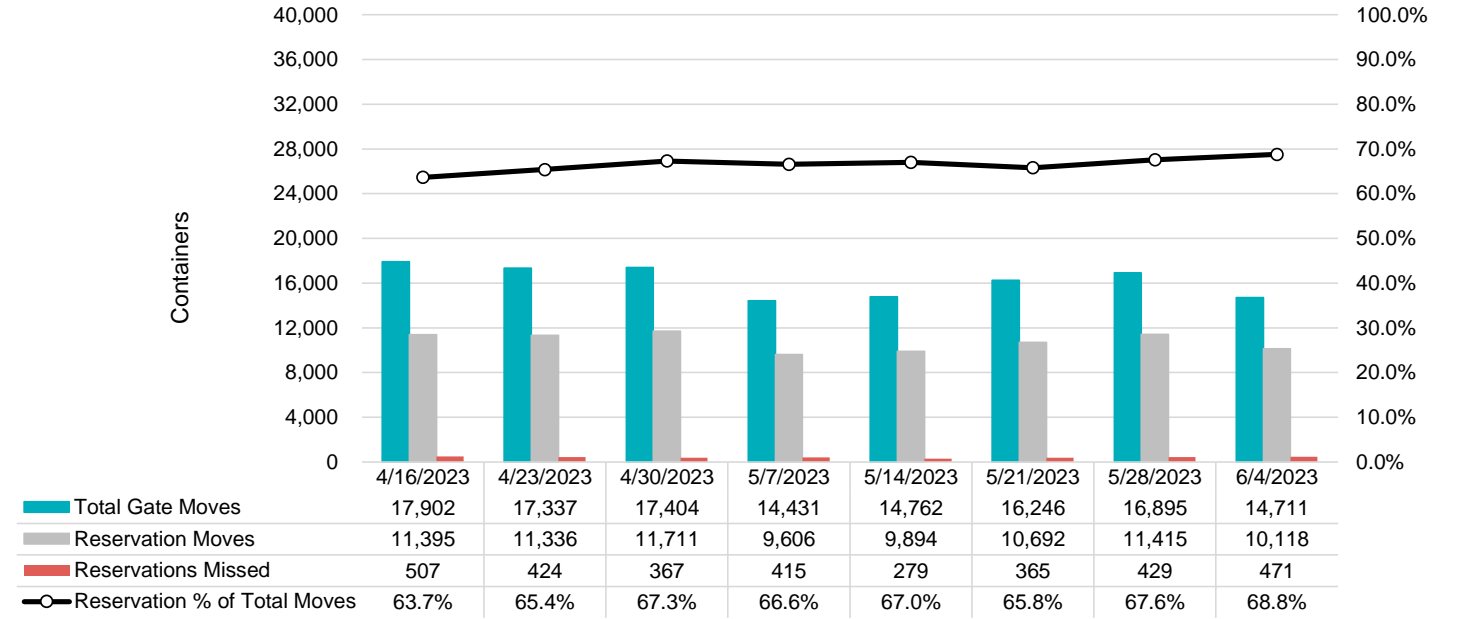

Port of Virginia Weekly Metrics

Gate Transactions

NIT Gate Transactions

VIG Gate Transactions

POV Gate Transactions

PPCY Gate Transactions

Please note: PPCY Gate Transactions are not included with POV Gate Transaction counts

Truck Reservation System and Hourly Transactions

NIT Truck Reservation Statistics

VIG Truck Reservation Statistics

POV Truck Reservation Statistics

POV Weekly Transactions by Terminal and Hour

Gate Containers and Dwell