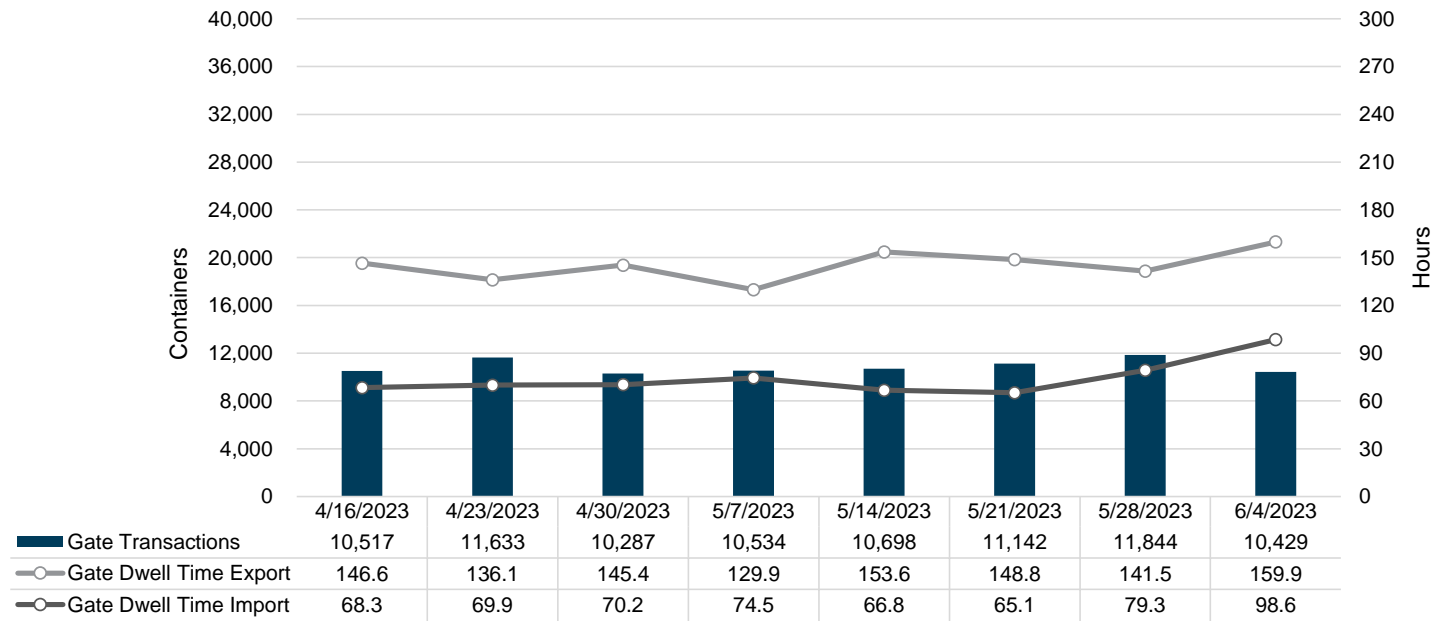

Port of Virginia Weekly Metrics

Gate Transactions

NIT Gate Transactions

VIG Gate Transactions

POV Gate Transactions

PPCY Gate Transactions

Please note: PPCY Gate Transactions are not included with POV Gate Transaction counts

Truck Reservation System and Hourly Transactions

NIT Truck Reservation Statistics

VIG Truck Reservation Statistics

POV Truck Reservation Statistics

POV Weekly Transactions by Terminal and Hour

Gate Containers and Dwell

NIT Gate Containers and Dwell

VIG Gate Containers and Dwell

Gate Transactions- Last 8 Weeks

POV Gate Containers and Dwell

Rail Containers and Dwell

NIT Rail Containers and Dwell

VIG Rail Containers and Dwell