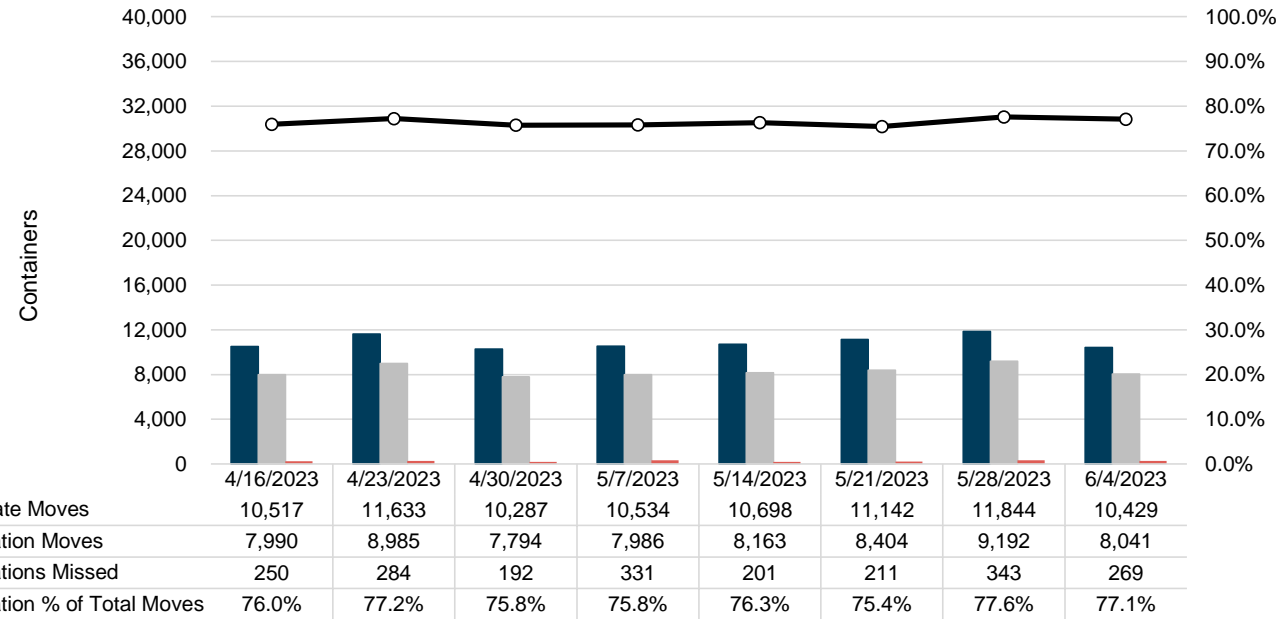

Port of Virginia Weekly Metrics

Gate Transactions

NIT Gate Transactions

VIG Gate Transactions

POV Gate Transactions

PPCY Gate Transactions

Please note: PPCY Gate Transactions are not included with POV Gate Transaction counts

Truck Reservation System and Hourly Transactions

NIT Truck Reservation Statistics

VIG Truck Reservation Statistics

POV Truck Reservation Statistics

POV Weekly Transactions by Terminal and Hour

Gate Containers and Dwell