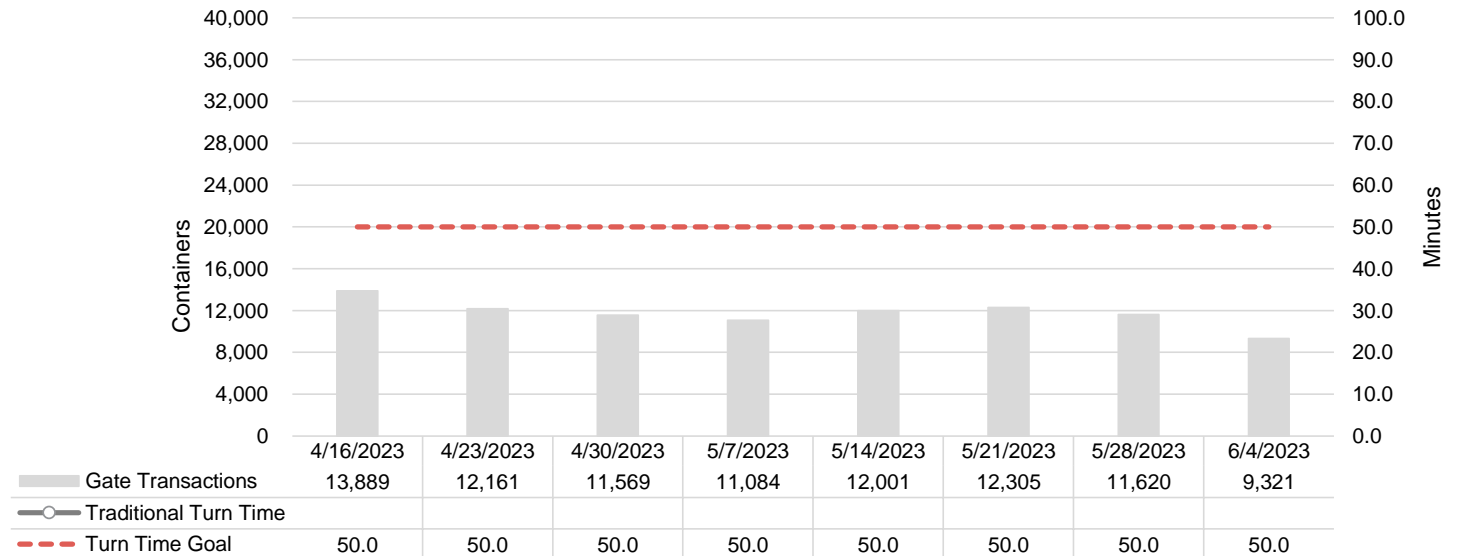

Port of Virginia Weekly Metrics

Gate Transactions

NIT Gate Transactions

VIG Gate Transactions

POV Gate Transactions

PPCY Gate Transactions

Please note: PPCY Gate Transactions are not included with POV Gate Transaction counts

Truck Reservation System and Hourly Transactions

NIT Truck Reservation Statistics

VIG Truck Reservation Statistics

POV Truck Reservation Statistics

POV Weekly Transactions by Terminal and Hour

Gate Containers and Dwell