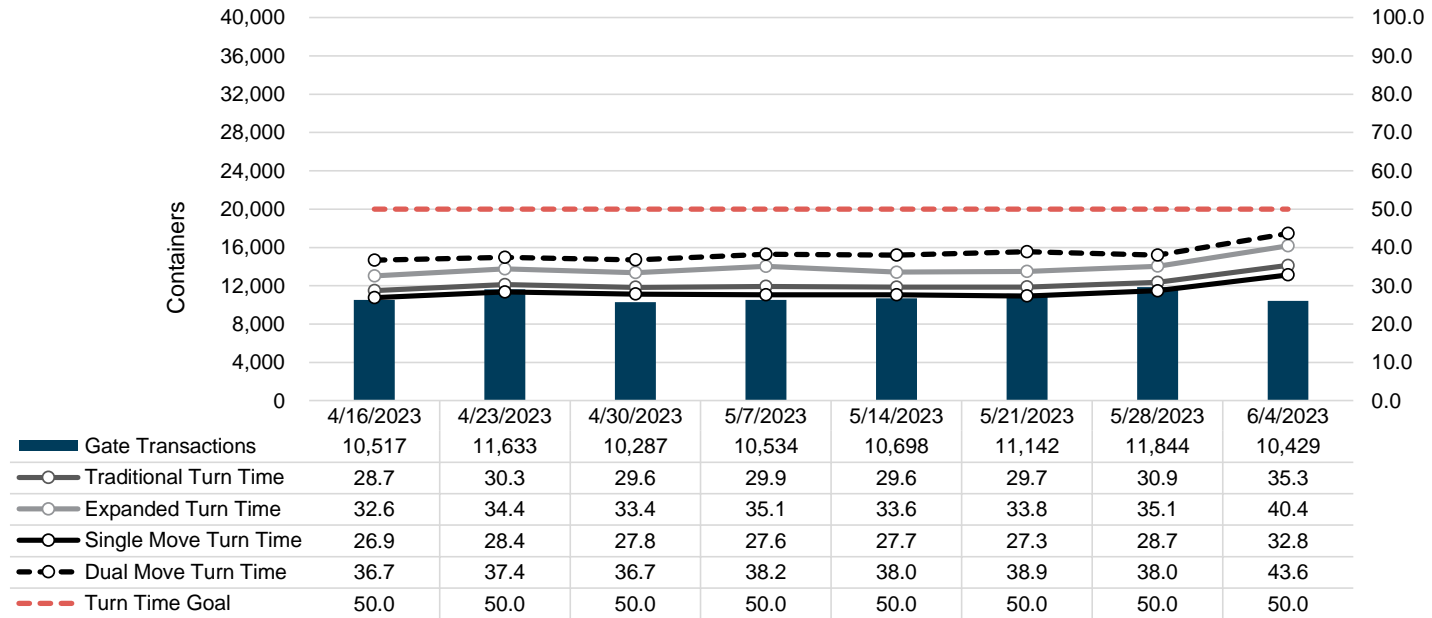

Port of Virginia Weekly Metrics

Gate Transactions

NIT Gate Transactions

VIG Gate Transactions

POV Gate Transactions

PPCY Gate Transactions

Please note: PPCY Gate Transactions are not included with POV Gate Transaction counts

Truck Reservation System and Hourly Transactions

NIT Truck Reservation Statistics

VIG Truck Reservation Statistics

POV Truck Reservation Statistics

POV Weekly Transactions by Terminal and Hour

Gate Containers and Dwell