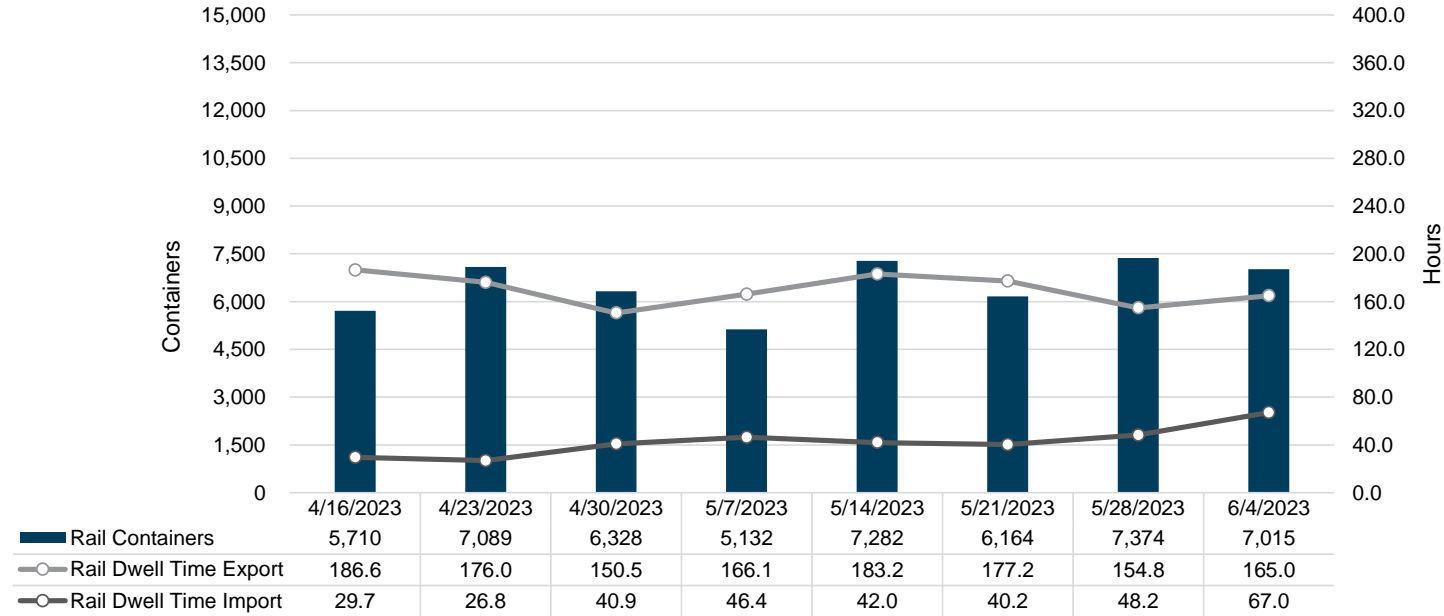

NIT Gate Containers and Dwell

VIG Gate Containers and Dwell

Gate Transactions- Last 8 Weeks

POV Gate Containers and Dwell

Rail Containers and Dwell

NIT Rail Containers and Dwell

VIG Rail Containers and Dwell

Rail Containers- Last 8 Weeks

POV Rail Containers and Dwell