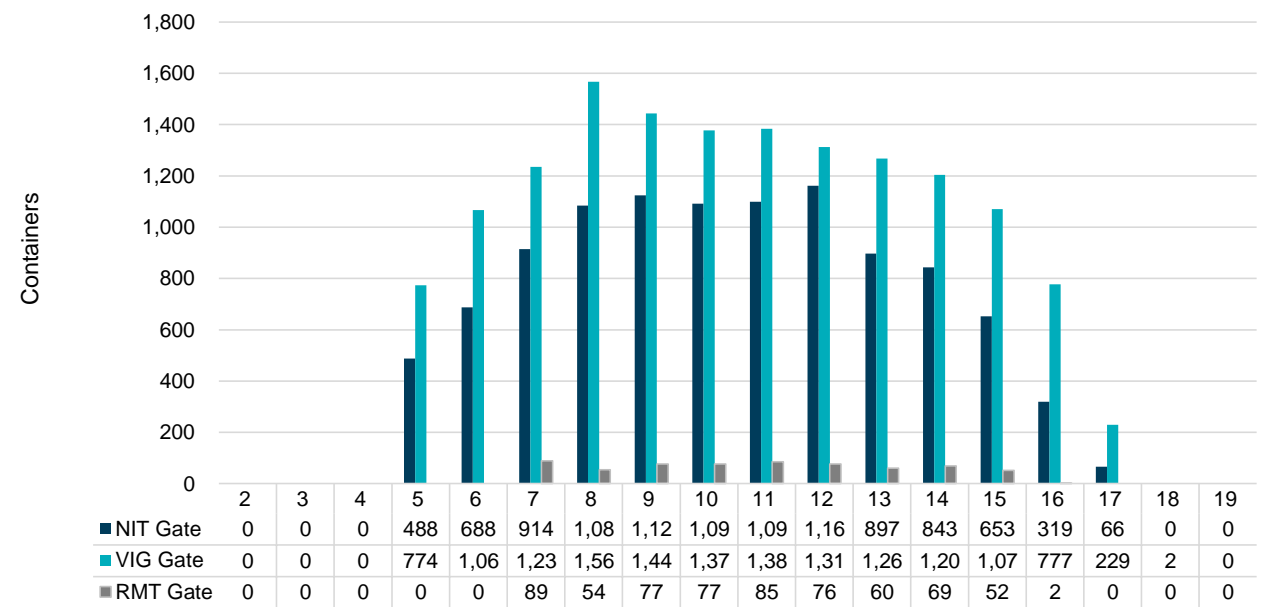

Port of Virginia Weekly Metrics

Gate Transactions

NIT Gate Transactions

VIG Gate Transactions

POV Gate Transactions

PPCY Gate Transactions

Please note: PPCY Gate Transactions are not included with POV Gate Transaction counts

Truck Reservation System and Hourly Transactions

NIT Truck Reservation Statistics

VIG Truck Reservation Statistics

POV Truck Reservation Statistics

POV Weekly Transactions by Terminal and Hour

Gate Containers and Dwell

NIT Gate Containers and Dwell

VIG Gate Containers and Dwell

Gate Transactions- Last 8 Weeks

POV Gate Containers and Dwell

Rail Containers and Dwell

NIT Rail Containers and Dwell

VIG Rail Containers and Dwell