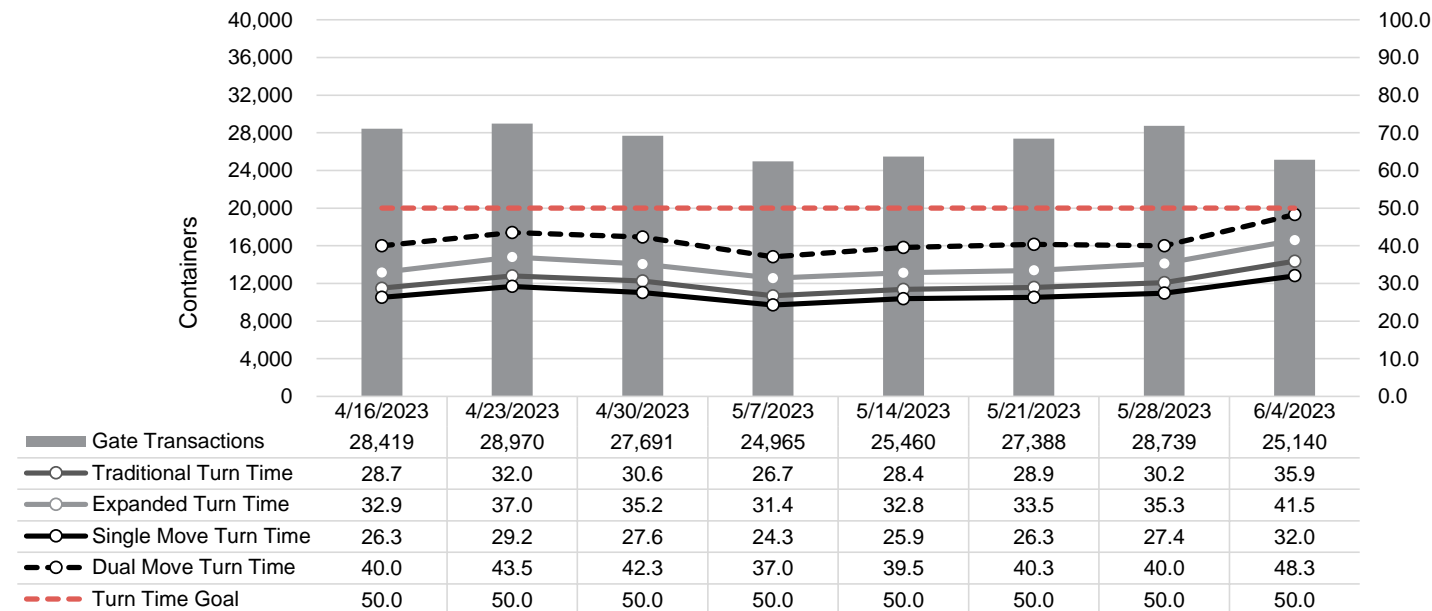

Port of Virginia Weekly Metrics

Gate Transactions

NIT Gate Transactions

VIG Gate Transactions

POV Gate Transactions

PPCY Gate Transactions

Please note: PPCY Gate Transactions are not included with POV Gate Transaction counts

Truck Reservation System and Hourly Transactions

NIT Truck Reservation Statistics

VIG Truck Reservation Statistics

POV Truck Reservation Statistics

POV Weekly Transactions by Terminal and Hour

Gate Containers and Dwell