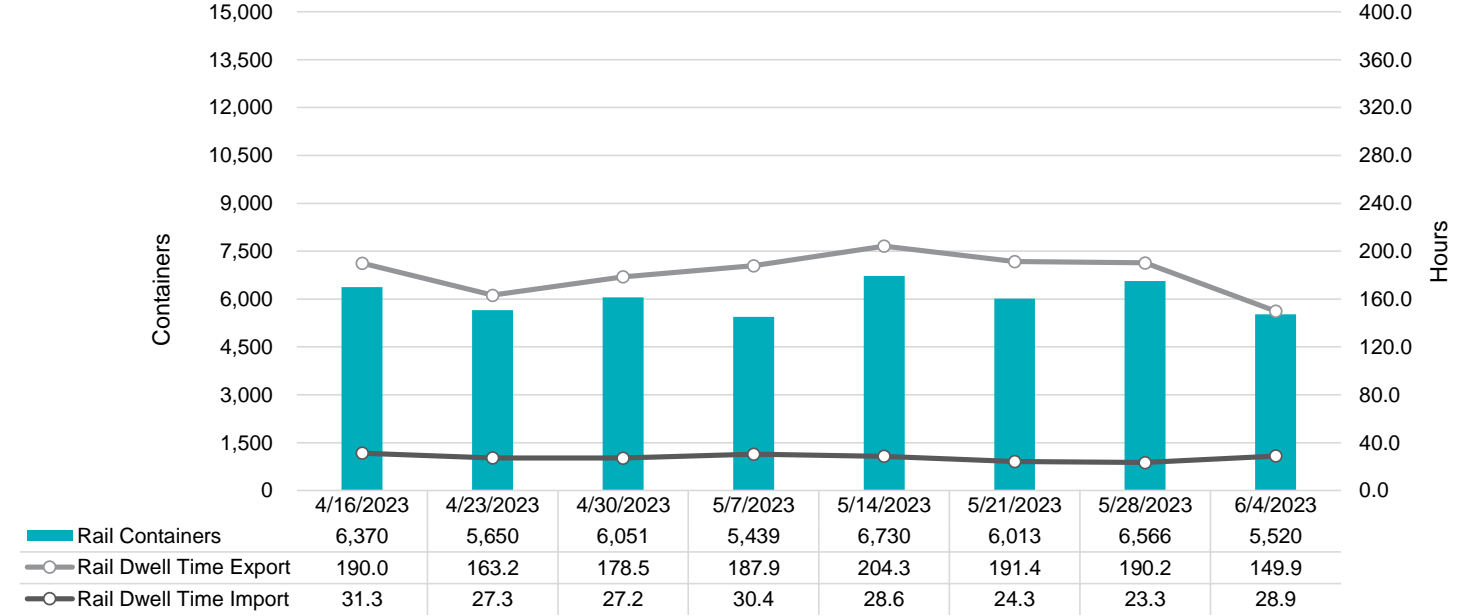

NIT Gate Containers and Dwell

VIG Gate Containers and Dwell

Gate Transactions- Last 8 Weeks

POV Gate Containers and Dwell

Rail Containers and Dwell

NIT Rail Containers and Dwell

VIG Rail Containers and Dwell