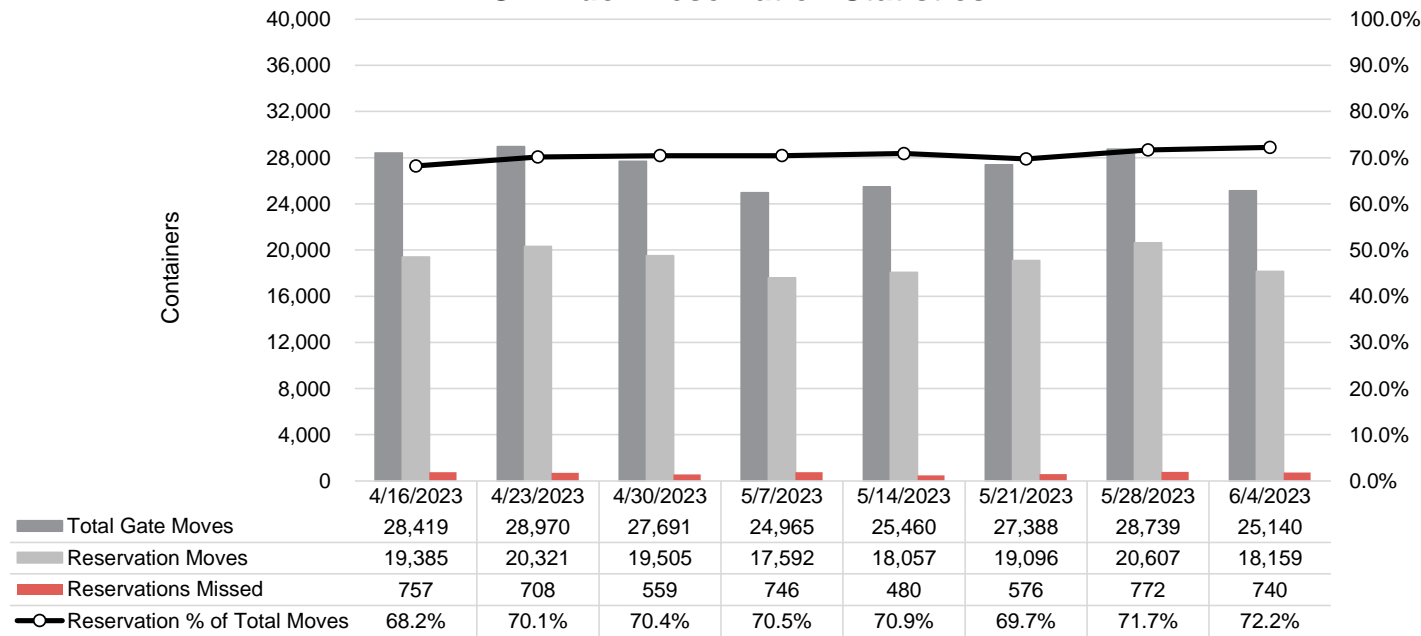

Port of Virginia Weekly Metrics

Gate Transactions

NIT Gate Transactions

VIG Gate Transactions

POV Gate Transactions

PPCY Gate Transactions

Please note: PPCY Gate Transactions are not included with POV Gate Transaction counts

Truck Reservation System and Hourly Transactions

NIT Truck Reservation Statistics

VIG Truck Reservation Statistics

POV Truck Reservation Statistics

POV Weekly Transactions by Terminal and Hour

Gate Containers and Dwell

NIT Gate Containers and Dwell

VIG Gate Containers and Dwell

Gate Transactions- Last 8 Weeks

POV Gate Containers and Dwell

Rail Containers and Dwell

NIT Rail Containers and Dwell

VIG Rail Containers and Dwell