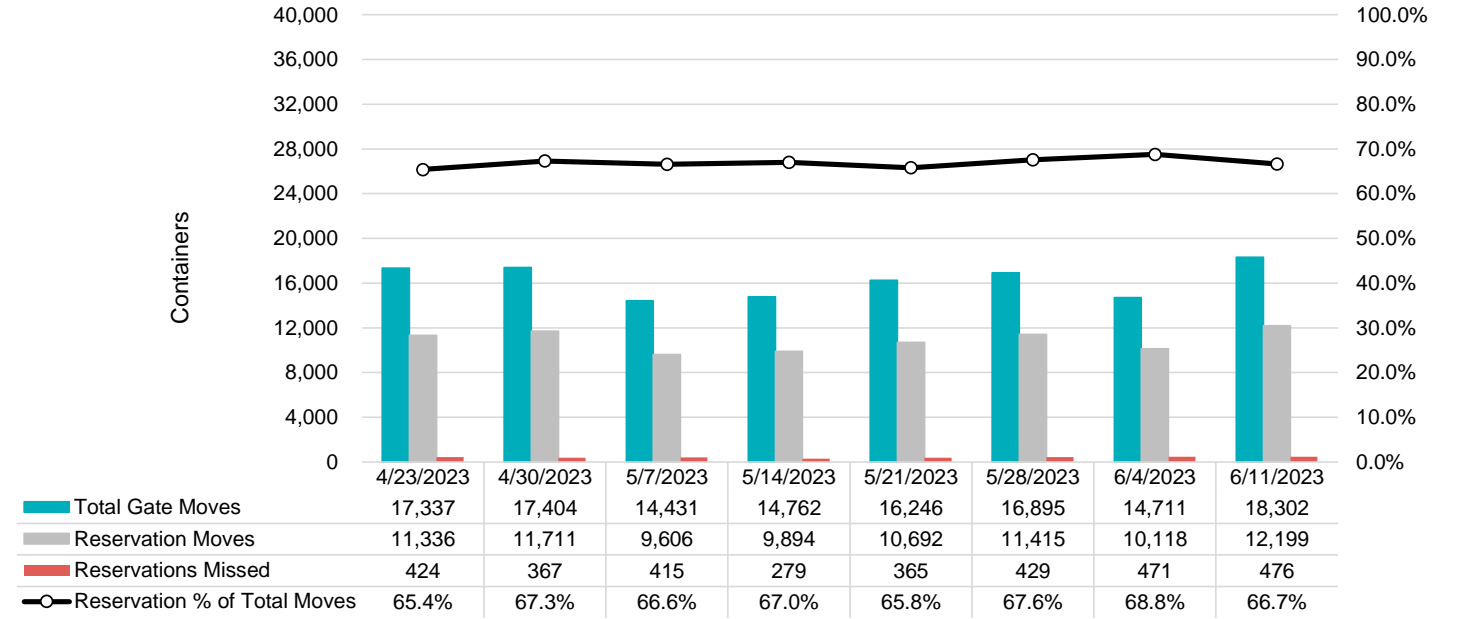

Port of Virginia Weekly Metrics

Gate Transactions

NIT Gate Transactions

VIG Gate Transactions

POV Gate Transactions

PPCY Gate Transactions

Please note: PPCY Gate Transactions are not included with POV Gate Transaction counts

Truck Reservation System and Hourly Transactions

NIT Truck Reservation Statistics

VIG Truck Reservation Statistics

POV Truck Reservation Statistics

POV Weekly Transactions by Terminal and Hour

Gate Containers and Dwell