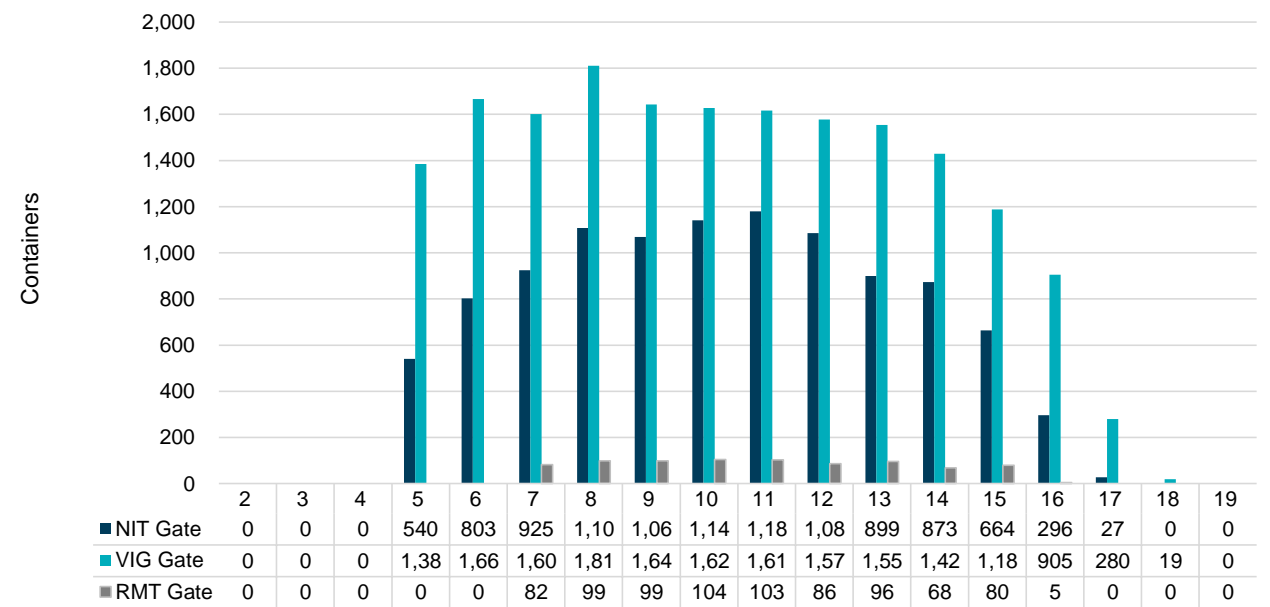

Port of Virginia Weekly Metrics

Gate Transactions

NIT Gate Transactions

VIG Gate Transactions

POV Gate Transactions

PPCY Gate Transactions

Please note: PPCY Gate Transactions are not included with POV Gate Transaction counts

Truck Reservation System and Hourly Transactions

NIT Truck Reservation Statistics

VIG Truck Reservation Statistics

POV Truck Reservation Statistics

POV Weekly Transactions by Terminal and Hour

Gate Containers and Dwell

NIT Gate Containers and Dwell

VIG Gate Containers and Dwell

Gate Transactions- Last 8 Weeks

POV Gate Containers and Dwell

Rail Containers and Dwell

NIT Rail Containers and Dwell

VIG Rail Containers and Dwell