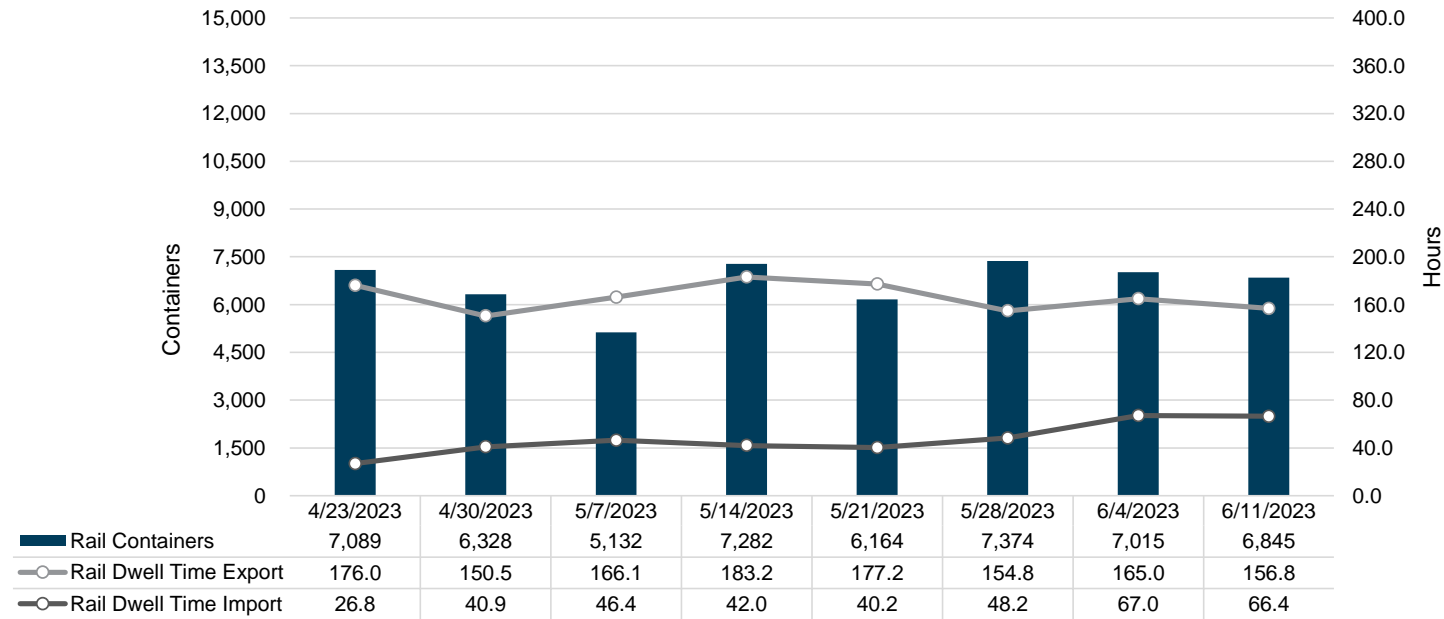

NIT Gate Containers and Dwell

VIG Gate Containers and Dwell

Gate Transactions- Last 8 Weeks

POV Gate Containers and Dwell

Rail Containers and Dwell

NIT Rail Containers and Dwell

VIG Rail Containers and Dwell

Rail Containers- Last 8 Weeks

POV Rail Containers and Dwell