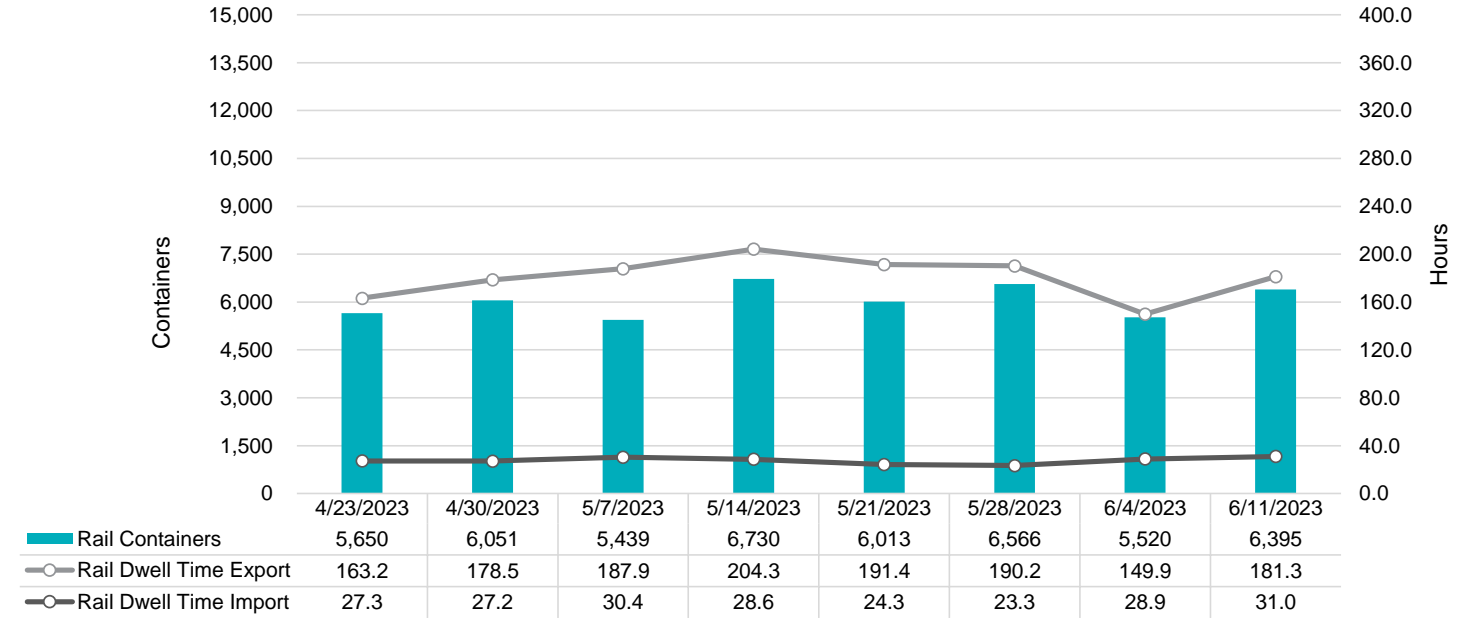

NIT Gate Containers and Dwell

VIG Gate Containers and Dwell

Gate Transactions- Last 8 Weeks

POV Gate Containers and Dwell

Rail Containers and Dwell

NIT Rail Containers and Dwell

VIG Rail Containers and Dwell