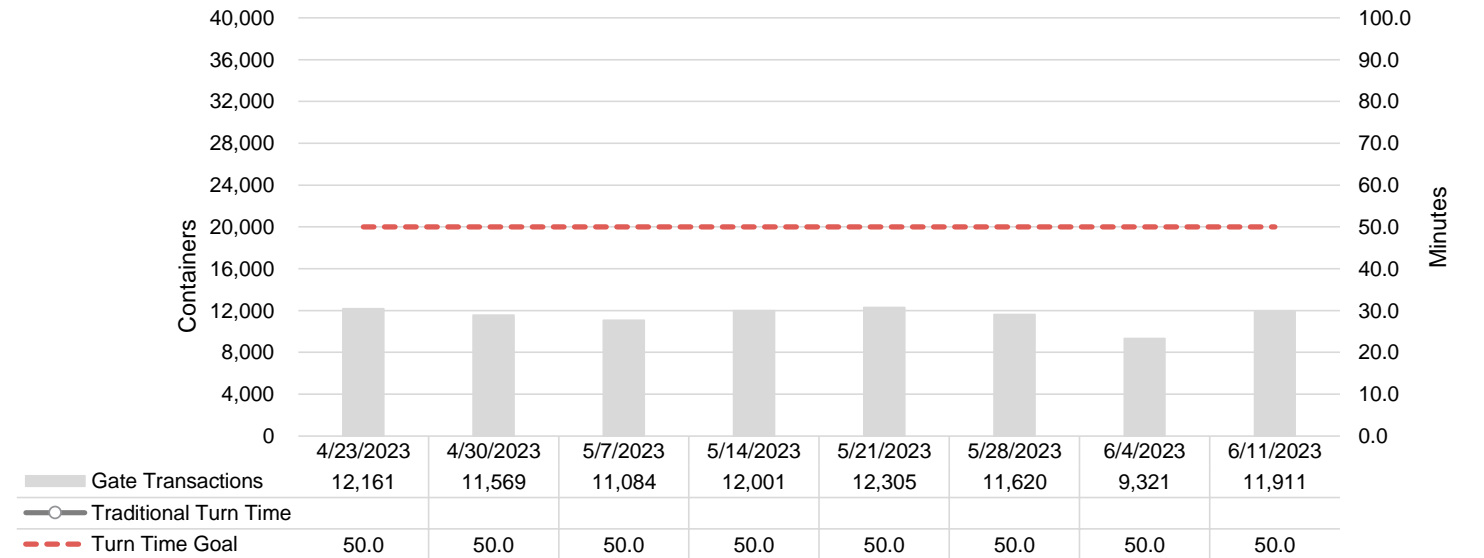

Port of Virginia Weekly Metrics

Gate Transactions

NIT Gate Transactions

VIG Gate Transactions

POV Gate Transactions

PPCY Gate Transactions

Please note: PPCY Gate Transactions are not included with POV Gate Transaction counts

Truck Reservation System and Hourly Transactions

NIT Truck Reservation Statistics

VIG Truck Reservation Statistics

POV Truck Reservation Statistics

POV Weekly Transactions by Terminal and Hour

Gate Containers and Dwell