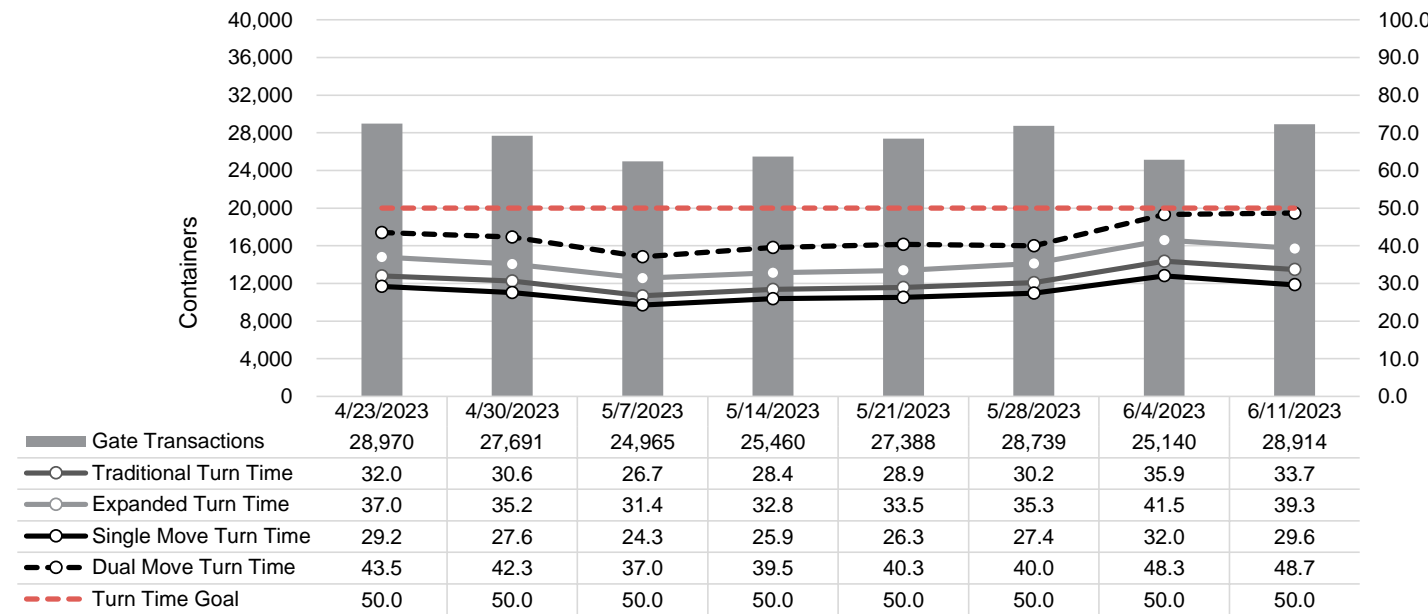

Port of Virginia Weekly Metrics

Gate Transactions

NIT Gate Transactions

VIG Gate Transactions

POV Gate Transactions

PPCY Gate Transactions

Please note: PPCY Gate Transactions are not included with POV Gate Transaction counts

Truck Reservation System and Hourly Transactions

NIT Truck Reservation Statistics

VIG Truck Reservation Statistics

POV Truck Reservation Statistics

POV Weekly Transactions by Terminal and Hour

Gate Containers and Dwell