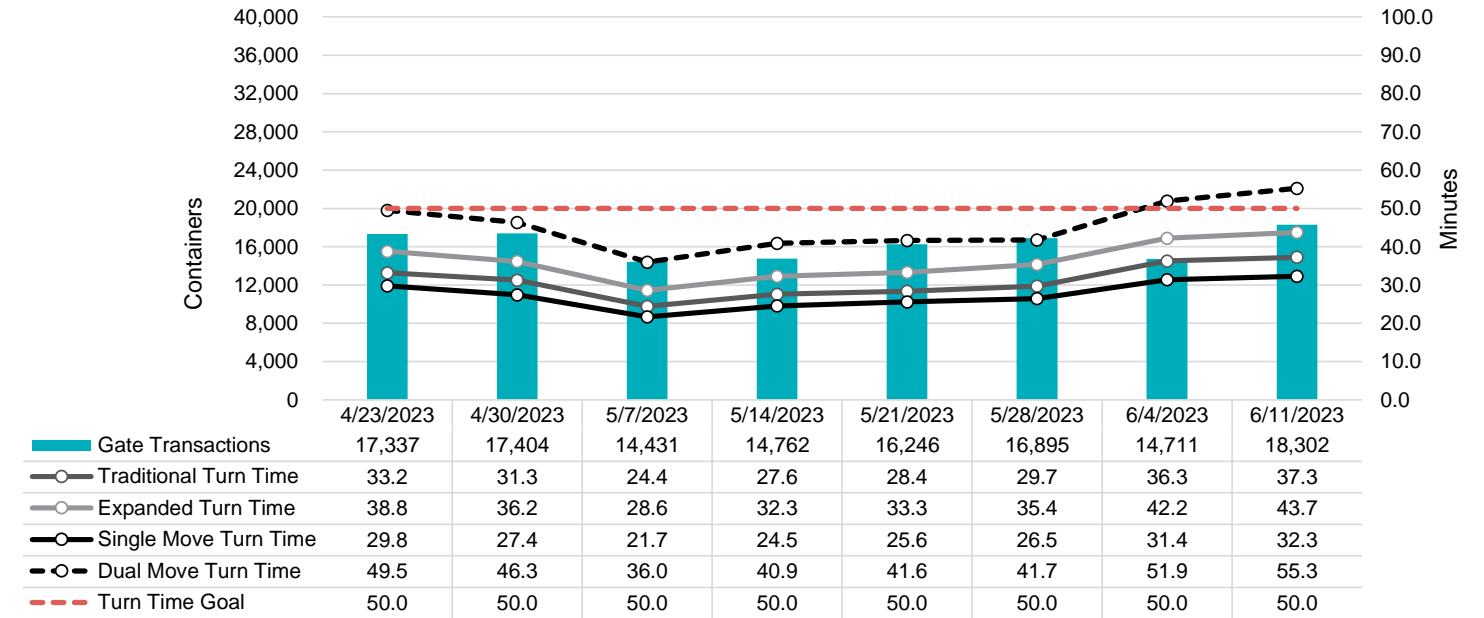

Port of Virginia Weekly Metrics

Gate Transactions

NIT Gate Transactions

VIG Gate Transactions

POV Gate Transactions

PPCY Gate Transactions

Please note: PPCY Gate Transactions are not included with POV Gate Transaction counts

Truck Reservation System and Hourly Transactions

NIT Truck Reservation Statistics

VIG Truck Reservation Statistics

POV Truck Reservation Statistics

POV Weekly Transactions by Terminal and Hour

Gate Containers and Dwell