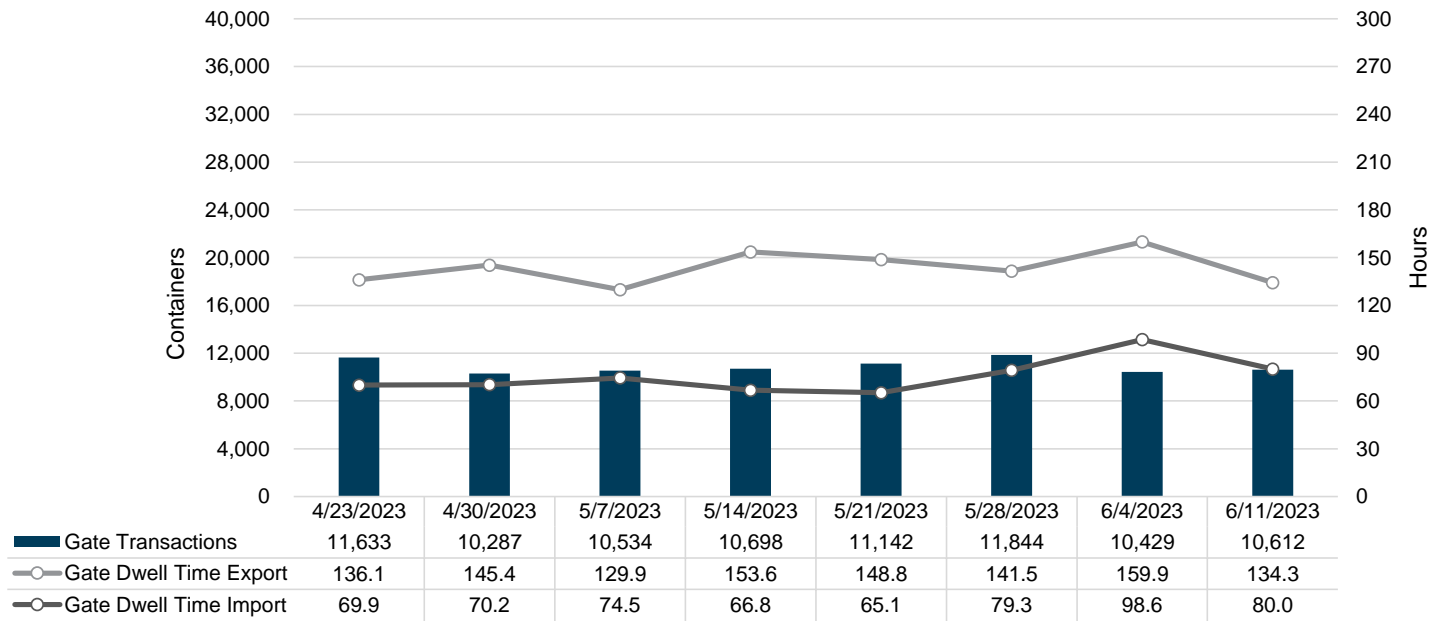

Port of Virginia Weekly Metrics

Gate Transactions

NIT Gate Transactions

VIG Gate Transactions

POV Gate Transactions

PPCY Gate Transactions

Please note: PPCY Gate Transactions are not included with POV Gate Transaction counts

Truck Reservation System and Hourly Transactions

NIT Truck Reservation Statistics

VIG Truck Reservation Statistics

POV Truck Reservation Statistics

POV Weekly Transactions by Terminal and Hour

Gate Containers and Dwell

NIT Gate Containers and Dwell

VIG Gate Containers and Dwell

Gate Transactions- Last 8 Weeks

POV Gate Containers and Dwell

Rail Containers and Dwell

NIT Rail Containers and Dwell

VIG Rail Containers and Dwell