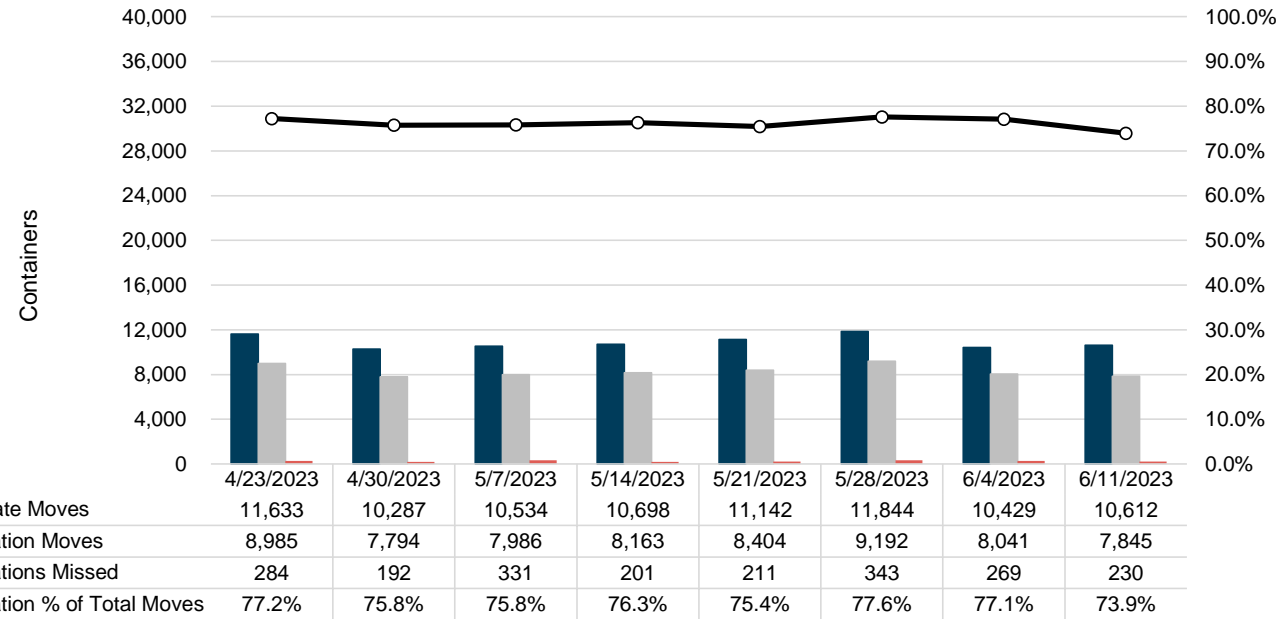

Port of Virginia Weekly Metrics

Gate Transactions

NIT Gate Transactions

VIG Gate Transactions

POV Gate Transactions

PPCY Gate Transactions

Please note: PPCY Gate Transactions are not included with POV Gate Transaction counts

Truck Reservation System and Hourly Transactions

NIT Truck Reservation Statistics

VIG Truck Reservation Statistics

POV Truck Reservation Statistics

POV Weekly Transactions by Terminal and Hour

Gate Containers and Dwell