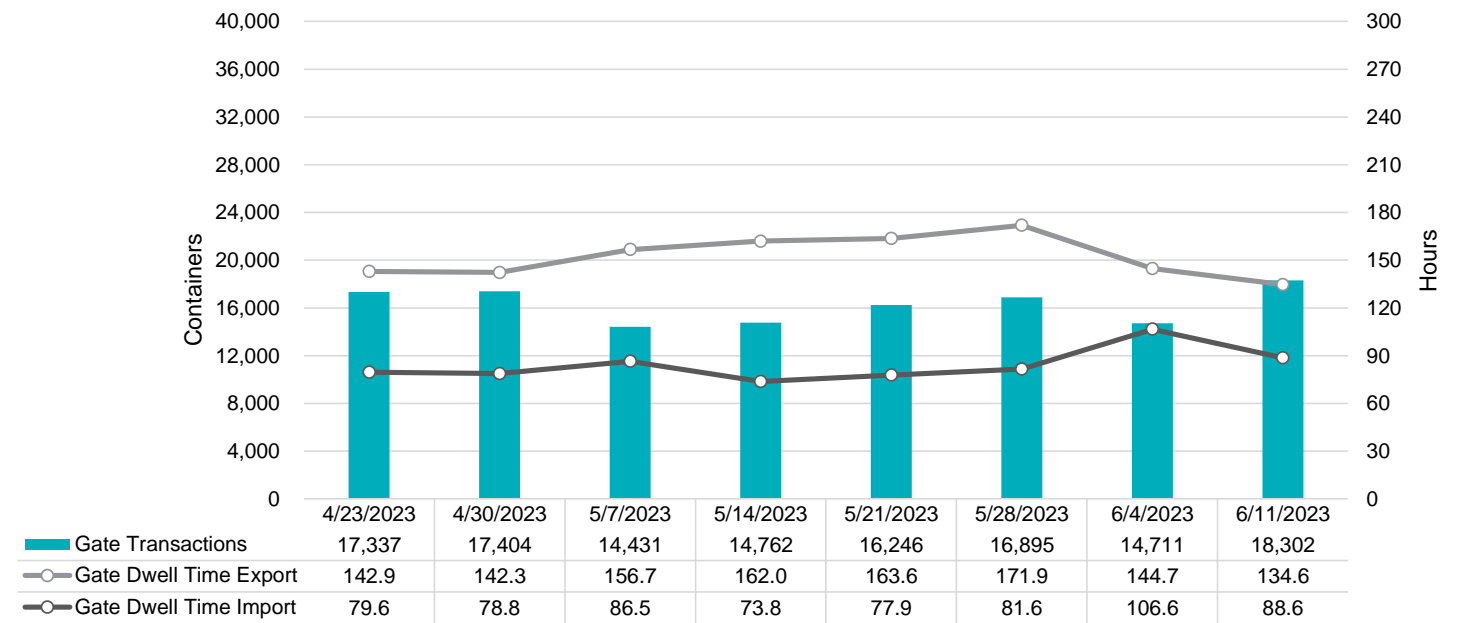

Port of Virginia Weekly Metrics

Gate Transactions

NIT Gate Transactions

VIG Gate Transactions

POV Gate Transactions

PPCY Gate Transactions

Please note: PPCY Gate Transactions are not included with POV Gate Transaction counts

Truck Reservation System and Hourly Transactions

NIT Truck Reservation Statistics

VIG Truck Reservation Statistics

POV Truck Reservation Statistics

POV Weekly Transactions by Terminal and Hour

Gate Containers and Dwell

NIT Gate Containers and Dwell

VIG Gate Containers and Dwell

Gate Transactions- Last 8 Weeks

POV Gate Containers and Dwell

Rail Containers and Dwell

NIT Rail Containers and Dwell

VIG Rail Containers and Dwell