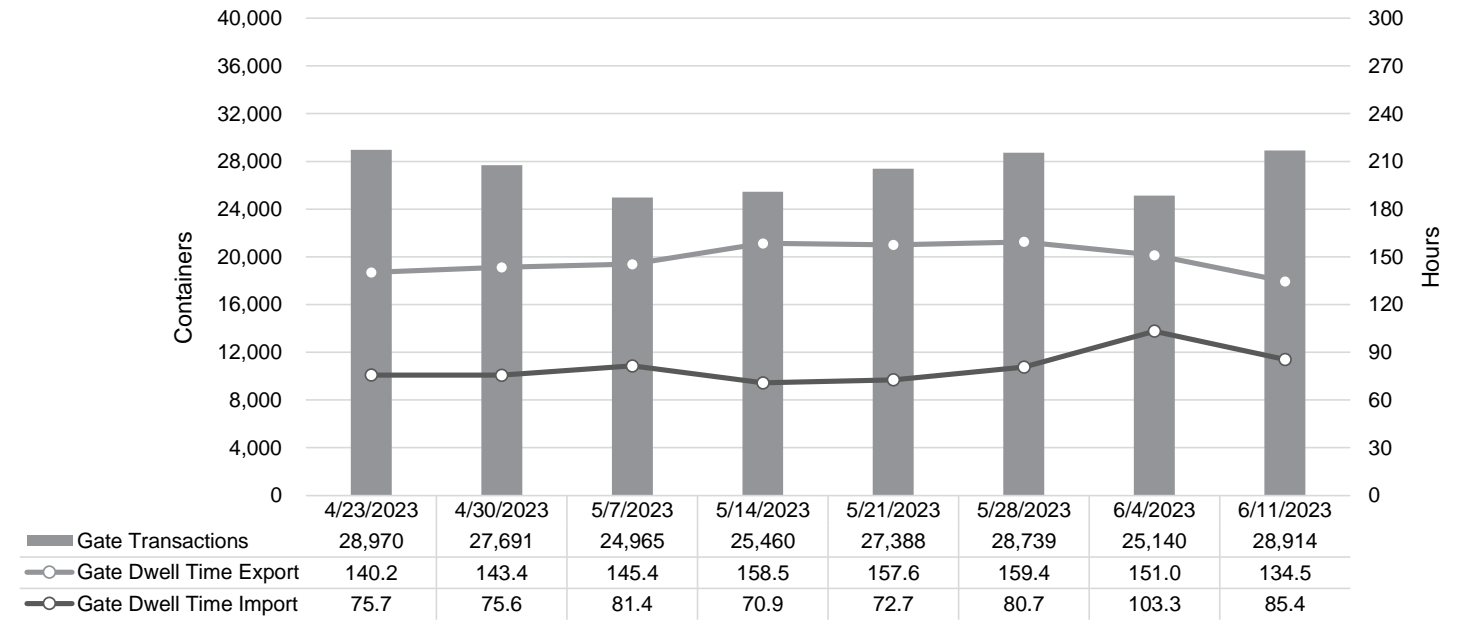

Truck Reservation System and Hourly Transactions

NIT Truck Reservation Statistics

VIG Truck Reservation Statistics

POV Truck Reservation Statistics

POV Weekly Transactions by Terminal and Hour

Gate Containers and Dwell

NIT Gate Containers and Dwell

VIG Gate Containers and Dwell

Gate Transactions- Last 8 Weeks

POV Gate Containers and Dwell

Rail Containers and Dwell

NIT Rail Containers and Dwell

VIG Rail Containers and Dwell

Rail Containers- Last 8 Weeks

POV Rail Containers and Dwell