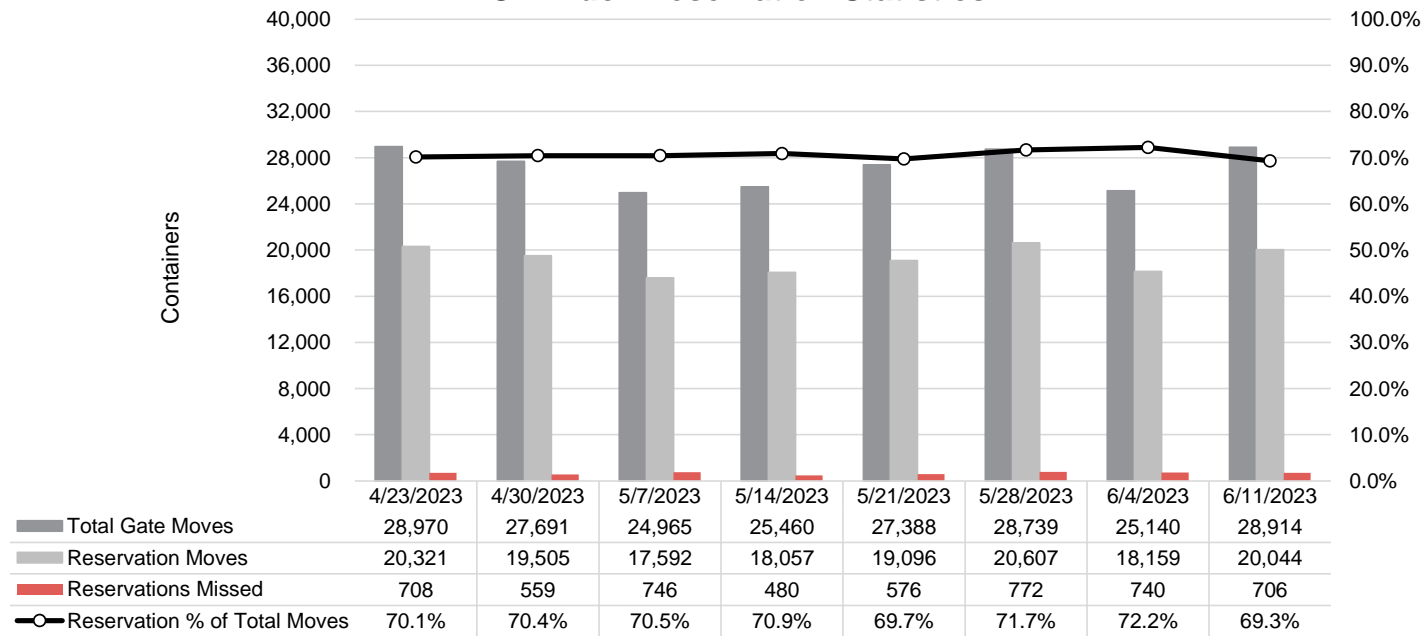

Port of Virginia Weekly Metrics

Gate Transactions

NIT Gate Transactions

VIG Gate Transactions

POV Gate Transactions

PPCY Gate Transactions

Please note: PPCY Gate Transactions are not included with POV Gate Transaction counts

Truck Reservation System and Hourly Transactions

NIT Truck Reservation Statistics

VIG Truck Reservation Statistics

POV Truck Reservation Statistics

POV Weekly Transactions by Terminal and Hour

Gate Containers and Dwell

NIT Gate Containers and Dwell

VIG Gate Containers and Dwell

Gate Transactions- Last 8 Weeks

POV Gate Containers and Dwell

Rail Containers and Dwell

NIT Rail Containers and Dwell

VIG Rail Containers and Dwell