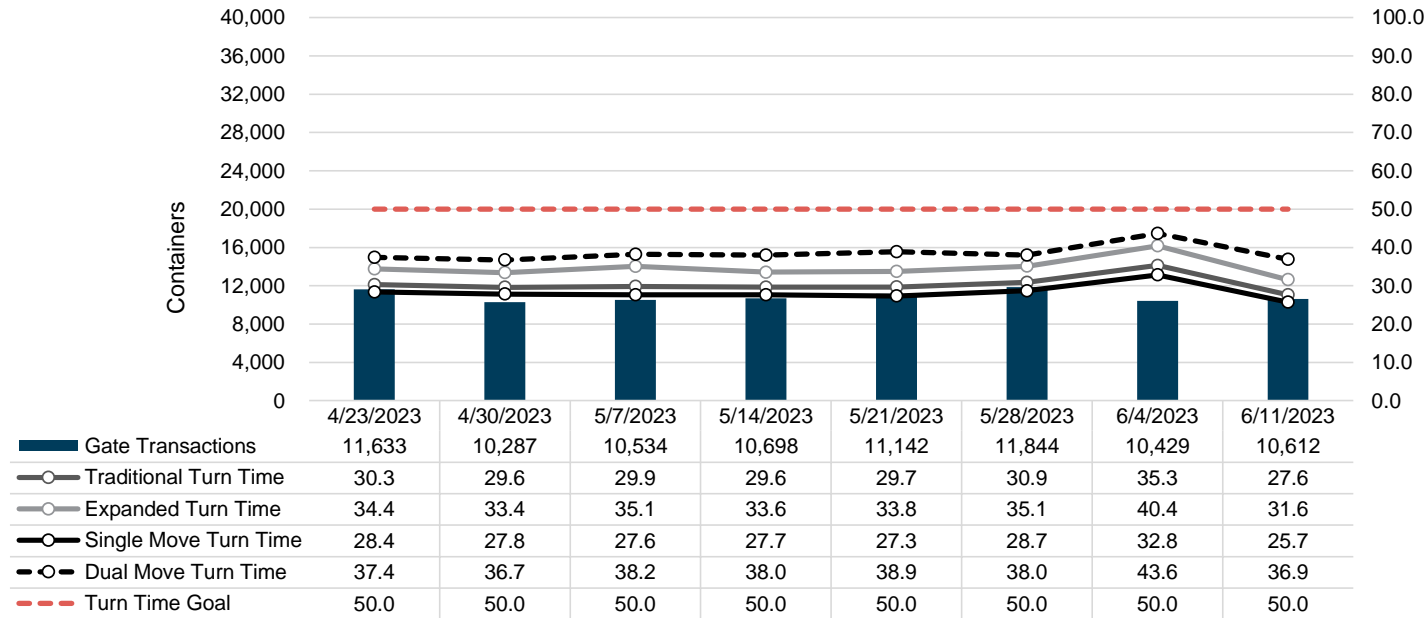

Port of Virginia Weekly Metrics

Gate Transactions

NIT Gate Transactions

VIG Gate Transactions

POV Gate Transactions

PPCY Gate Transactions

Please note: PPCY Gate Transactions are not included with POV Gate Transaction counts

Truck Reservation System and Hourly Transactions

NIT Truck Reservation Statistics

VIG Truck Reservation Statistics

POV Truck Reservation Statistics

POV Weekly Transactions by Terminal and Hour

Gate Containers and Dwell