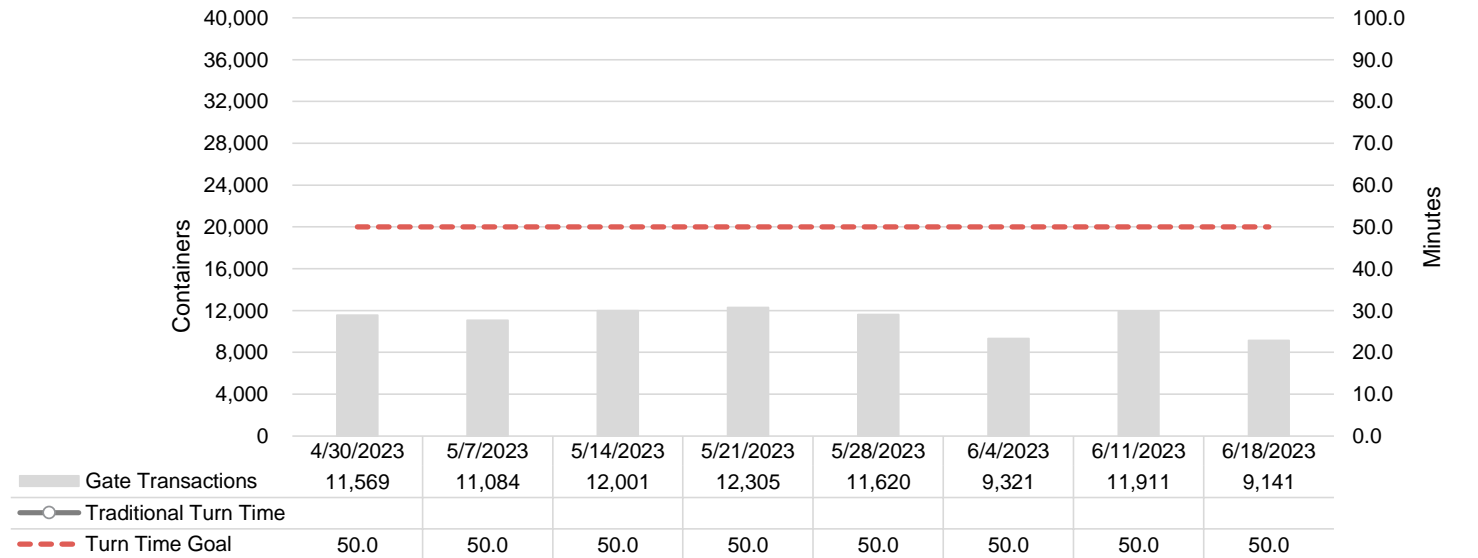

Port of Virginia Weekly Metrics

Gate Transactions

NIT Gate Transactions

VIG Gate Transactions

POV Gate Transactions

PPCY Gate Transactions

Please note: PPCY Gate Transactions are not included with POV Gate Transaction counts

Truck Reservation System and Hourly Transactions

NIT Truck Reservation Statistics

VIG Truck Reservation Statistics

POV Truck Reservation Statistics

POV Weekly Transactions by Terminal and Hour

Gate Containers and Dwell