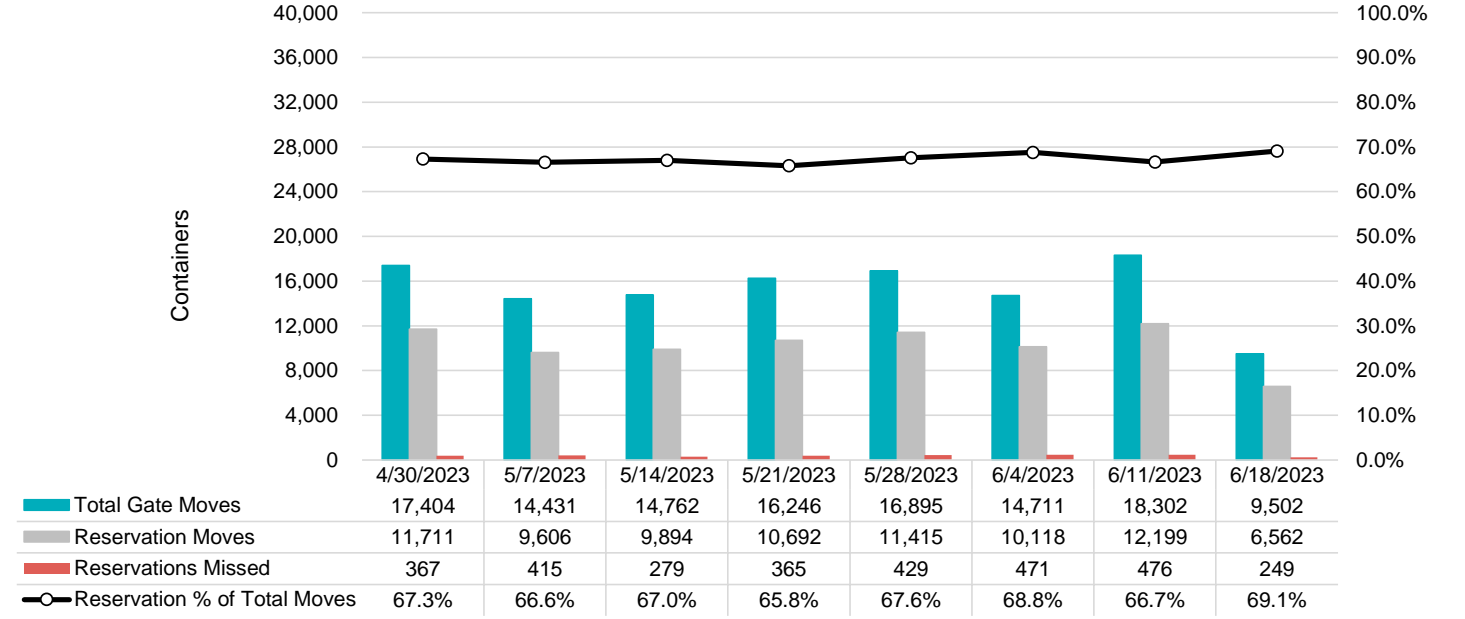

Port of Virginia Weekly Metrics

Gate Transactions

NIT Gate Transactions

VIG Gate Transactions

POV Gate Transactions

PPCY Gate Transactions

Please note: PPCY Gate Transactions are not included with POV Gate Transaction counts

Truck Reservation System and Hourly Transactions

NIT Truck Reservation Statistics

VIG Truck Reservation Statistics

POV Truck Reservation Statistics

POV Weekly Transactions by Terminal and Hour

Gate Containers and Dwell