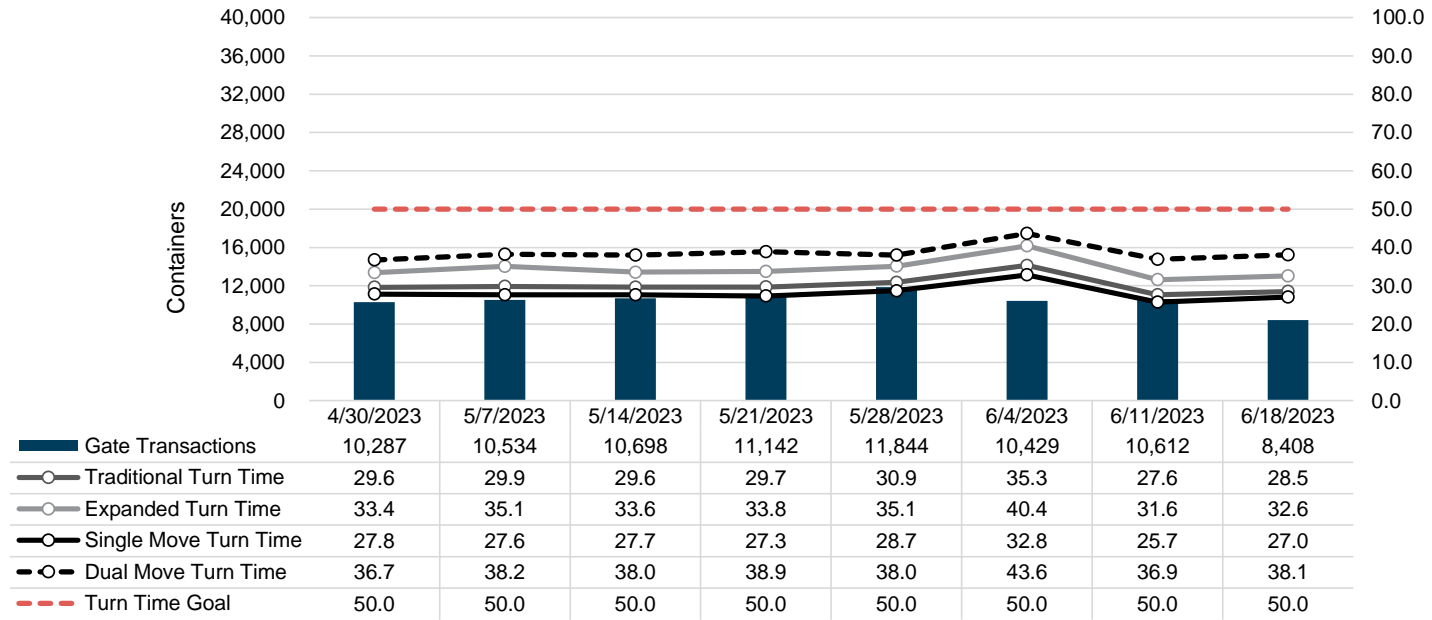

Port of Virginia Weekly Metrics

Gate Transactions

NIT Gate Transactions

VIG Gate Transactions

POV Gate Transactions

PPCY Gate Transactions

Please note: PPCY Gate Transactions are not included with POV Gate Transaction counts

Truck Reservation System and Hourly Transactions

NIT Truck Reservation Statistics

VIG Truck Reservation Statistics

POV Truck Reservation Statistics

POV Weekly Transactions by Terminal and Hour

Gate Containers and Dwell