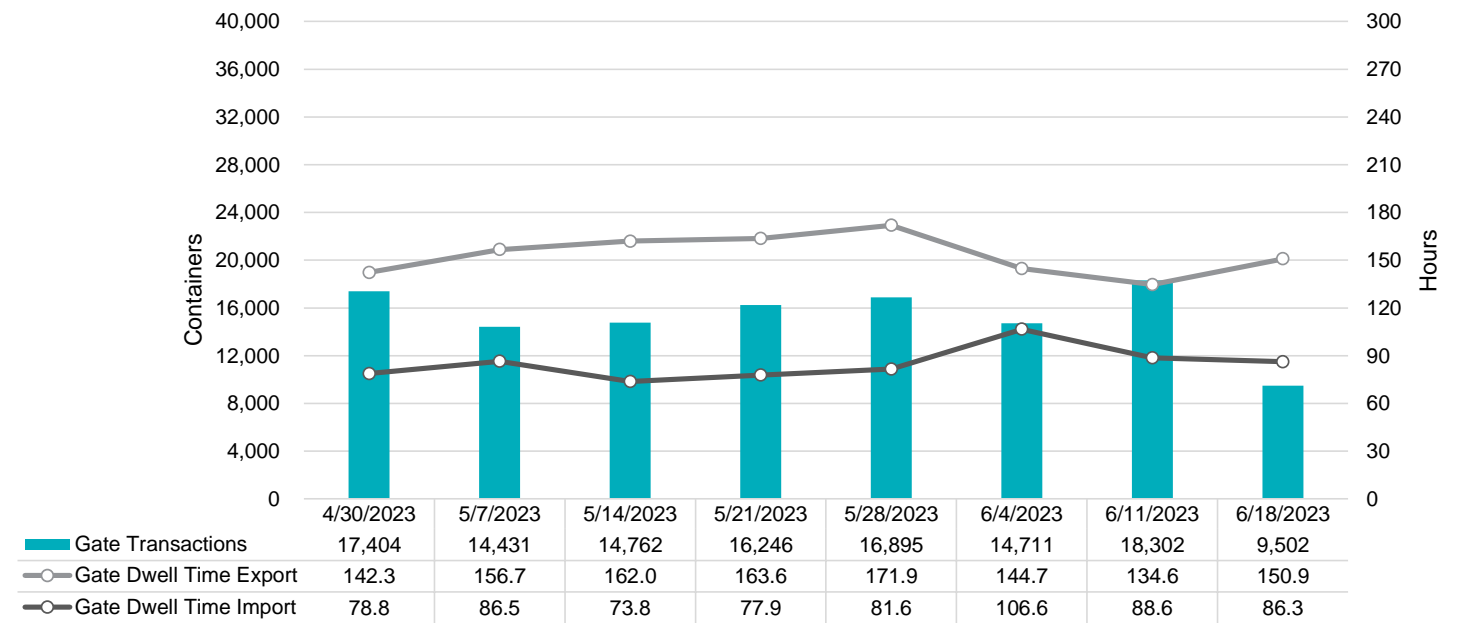

Port of Virginia Weekly Metrics

Gate Transactions

NIT Gate Transactions

VIG Gate Transactions

POV Gate Transactions

PPCY Gate Transactions

Please note: PPCY Gate Transactions are not included with POV Gate Transaction counts

Truck Reservation System and Hourly Transactions

NIT Truck Reservation Statistics

VIG Truck Reservation Statistics

POV Truck Reservation Statistics

POV Weekly Transactions by Terminal and Hour

Gate Containers and Dwell

NIT Gate Containers and Dwell

VIG Gate Containers and Dwell

Gate Transactions- Last 8 Weeks

POV Gate Containers and Dwell

Rail Containers and Dwell

NIT Rail Containers and Dwell

VIG Rail Containers and Dwell