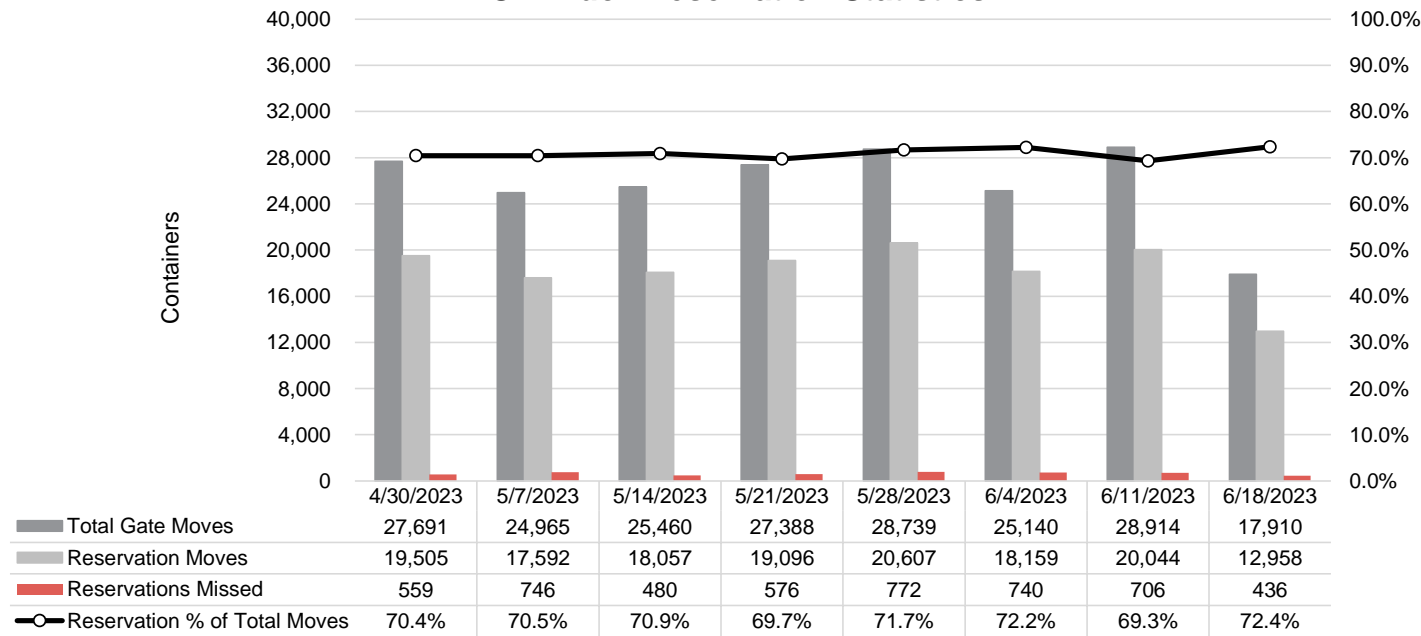

Port of Virginia Weekly Metrics

Gate Transactions

NIT Gate Transactions

VIG Gate Transactions

POV Gate Transactions

PPCY Gate Transactions

Please note: PPCY Gate Transactions are not included with POV Gate Transaction counts

Truck Reservation System and Hourly Transactions

NIT Truck Reservation Statistics

VIG Truck Reservation Statistics

POV Truck Reservation Statistics

POV Weekly Transactions by Terminal and Hour

Gate Containers and Dwell

NIT Gate Containers and Dwell

VIG Gate Containers and Dwell

Gate Transactions- Last 8 Weeks

POV Gate Containers and Dwell

Rail Containers and Dwell

NIT Rail Containers and Dwell

VIG Rail Containers and Dwell