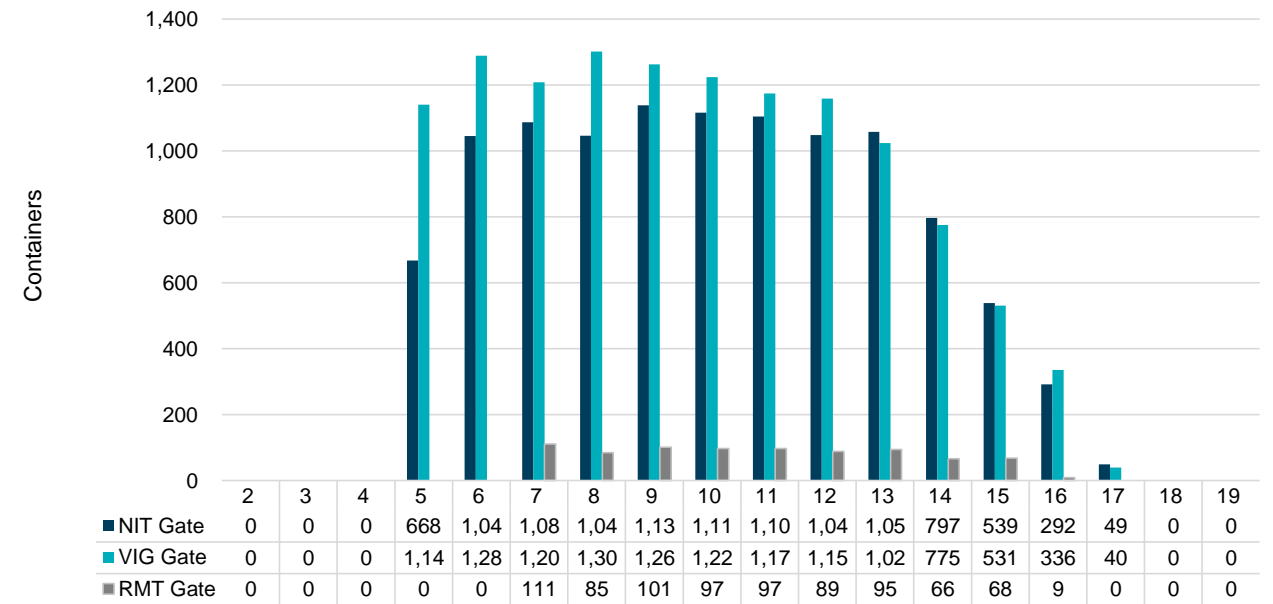

Port of Virginia Weekly Metrics

Gate Transactions

NIT Gate Transactions

VIG Gate Transactions

POV Gate Transactions

PPCY Gate Transactions

Please note: PPCY Gate Transactions are not included with POV Gate Transaction counts

Truck Reservation System and Hourly Transactions

NIT Truck Reservation Statistics

VIG Truck Reservation Statistics

POV Truck Reservation Statistics

POV Weekly Transactions by Terminal and Hour

Gate Containers and Dwell

NIT Gate Containers and Dwell

VIG Gate Containers and Dwell

Gate Transactions- Last 8 Weeks

POV Gate Containers and Dwell

Rail Containers and Dwell

NIT Rail Containers and Dwell

VIG Rail Containers and Dwell