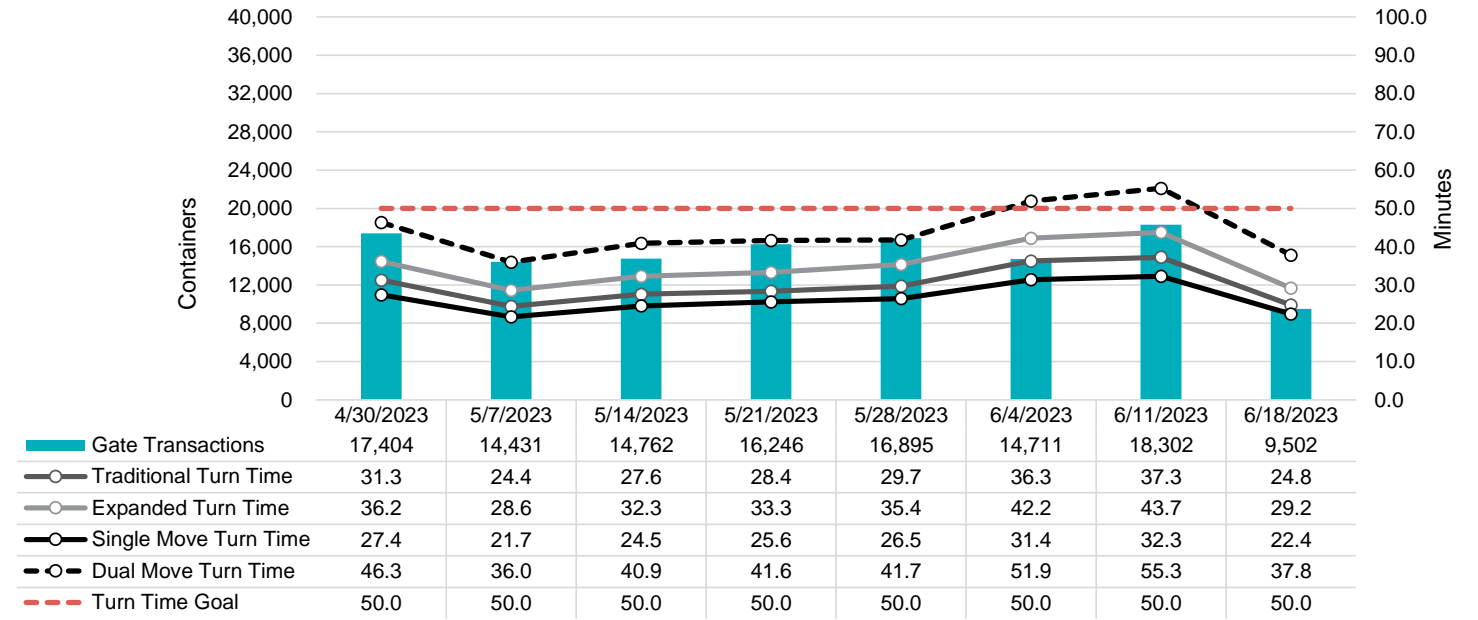

Port of Virginia Weekly Metrics

Gate Transactions

NIT Gate Transactions

VIG Gate Transactions

POV Gate Transactions

PPCY Gate Transactions

Please note: PPCY Gate Transactions are not included with POV Gate Transaction counts

Truck Reservation System and Hourly Transactions

NIT Truck Reservation Statistics

VIG Truck Reservation Statistics

POV Truck Reservation Statistics

POV Weekly Transactions by Terminal and Hour

Gate Containers and Dwell