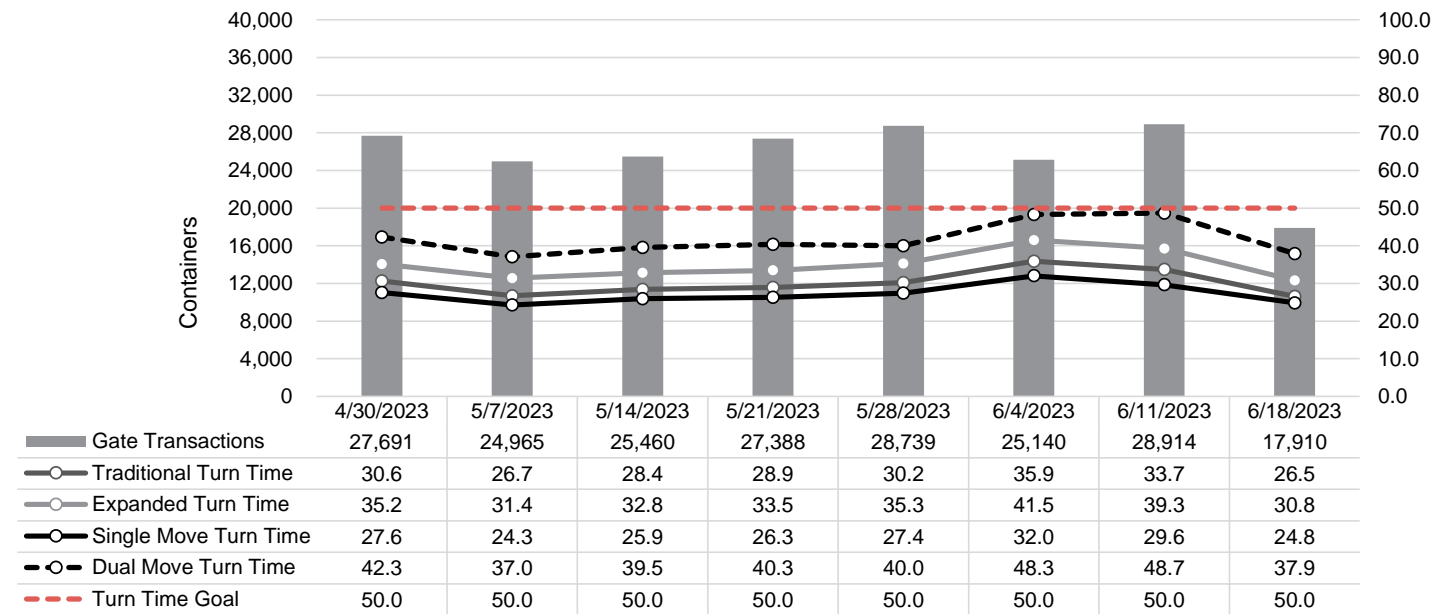

Port of Virginia Weekly Metrics

Gate Transactions

NIT Gate Transactions

VIG Gate Transactions

POV Gate Transactions

PPCY Gate Transactions

Please note: PPCY Gate Transactions are not included with POV Gate Transaction counts

Truck Reservation System and Hourly Transactions

NIT Truck Reservation Statistics

VIG Truck Reservation Statistics

POV Truck Reservation Statistics

POV Weekly Transactions by Terminal and Hour

Gate Containers and Dwell