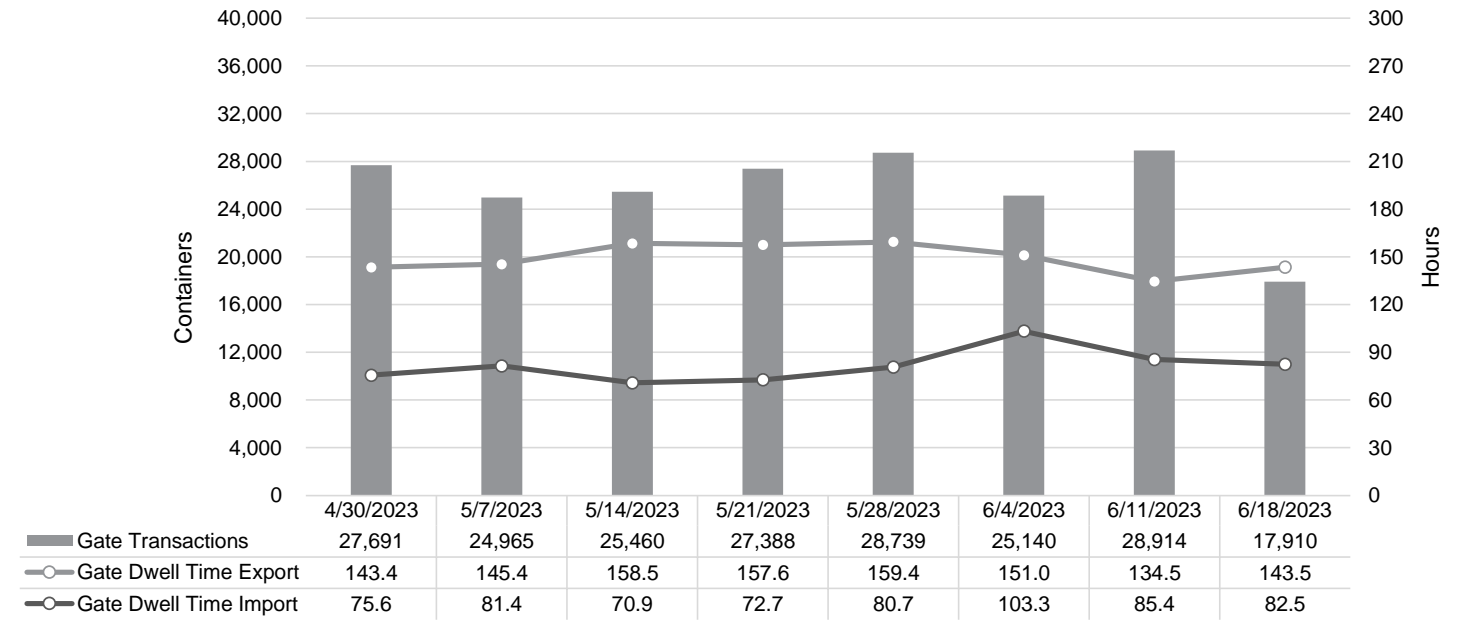

Truck Reservation System and Hourly Transactions

NIT Truck Reservation Statistics

VIG Truck Reservation Statistics

POV Truck Reservation Statistics

POV Weekly Transactions by Terminal and Hour

Gate Containers and Dwell

NIT Gate Containers and Dwell

VIG Gate Containers and Dwell

Gate Transactions- Last 8 Weeks

POV Gate Containers and Dwell

Rail Containers and Dwell

NIT Rail Containers and Dwell

VIG Rail Containers and Dwell

Rail Containers- Last 8 Weeks

POV Rail Containers and Dwell