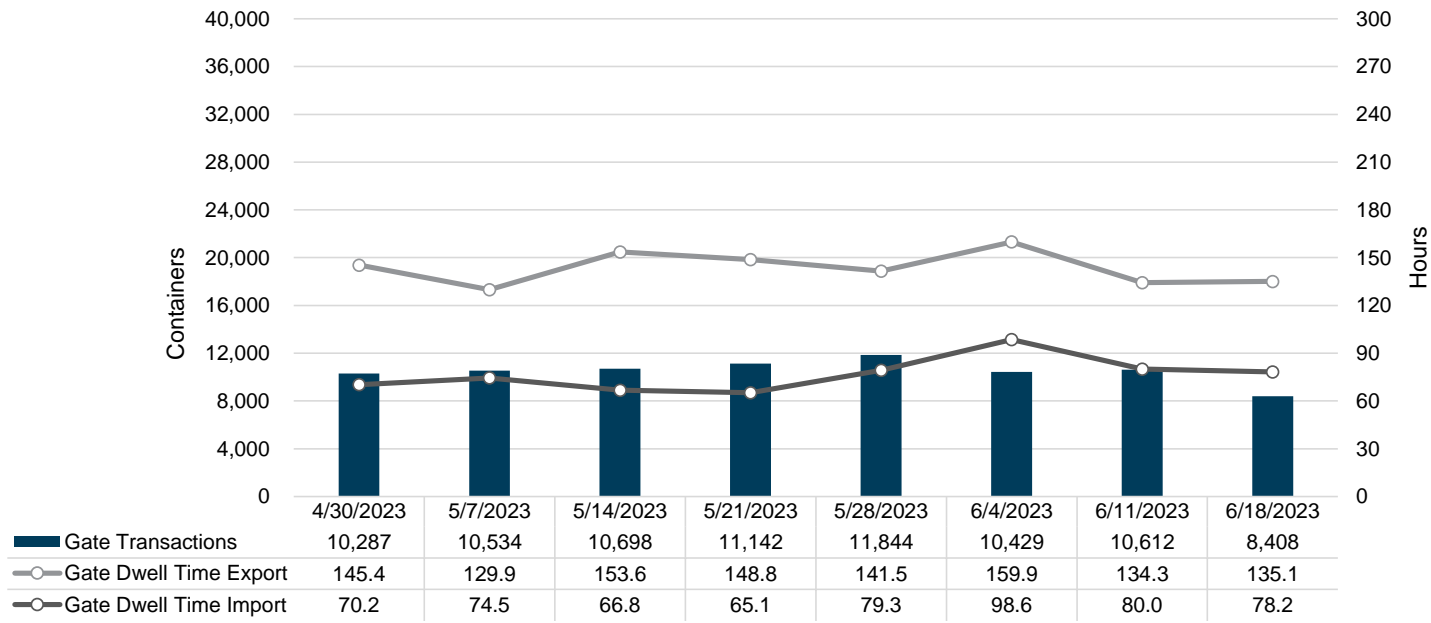

Port of Virginia Weekly Metrics

Gate Transactions

NIT Gate Transactions

VIG Gate Transactions

POV Gate Transactions

PPCY Gate Transactions

Please note: PPCY Gate Transactions are not included with POV Gate Transaction counts

Truck Reservation System and Hourly Transactions

NIT Truck Reservation Statistics

VIG Truck Reservation Statistics

POV Truck Reservation Statistics

POV Weekly Transactions by Terminal and Hour

Gate Containers and Dwell

NIT Gate Containers and Dwell

VIG Gate Containers and Dwell

Gate Transactions- Last 8 Weeks

POV Gate Containers and Dwell

Rail Containers and Dwell

NIT Rail Containers and Dwell

VIG Rail Containers and Dwell