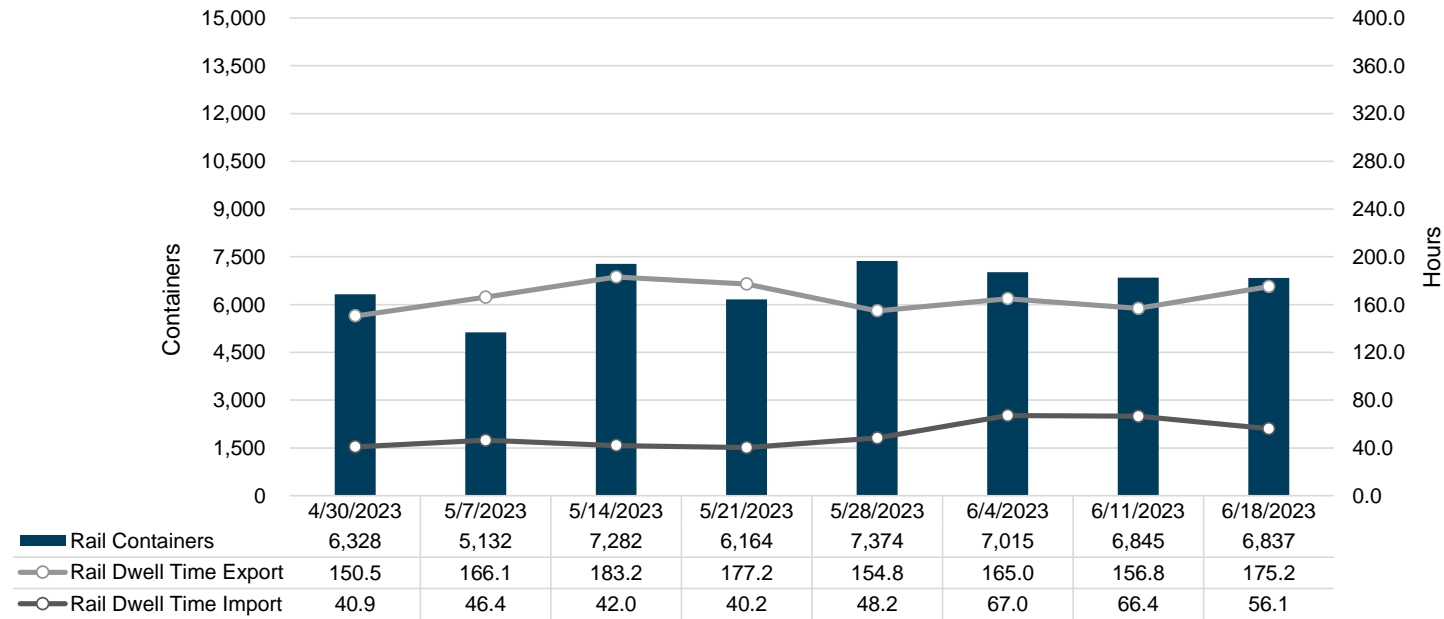

NIT Gate Containers and Dwell

VIG Gate Containers and Dwell

Gate Transactions- Last 8 Weeks

POV Gate Containers and Dwell

Rail Containers and Dwell

NIT Rail Containers and Dwell

VIG Rail Containers and Dwell

Rail Containers- Last 8 Weeks

POV Rail Containers and Dwell