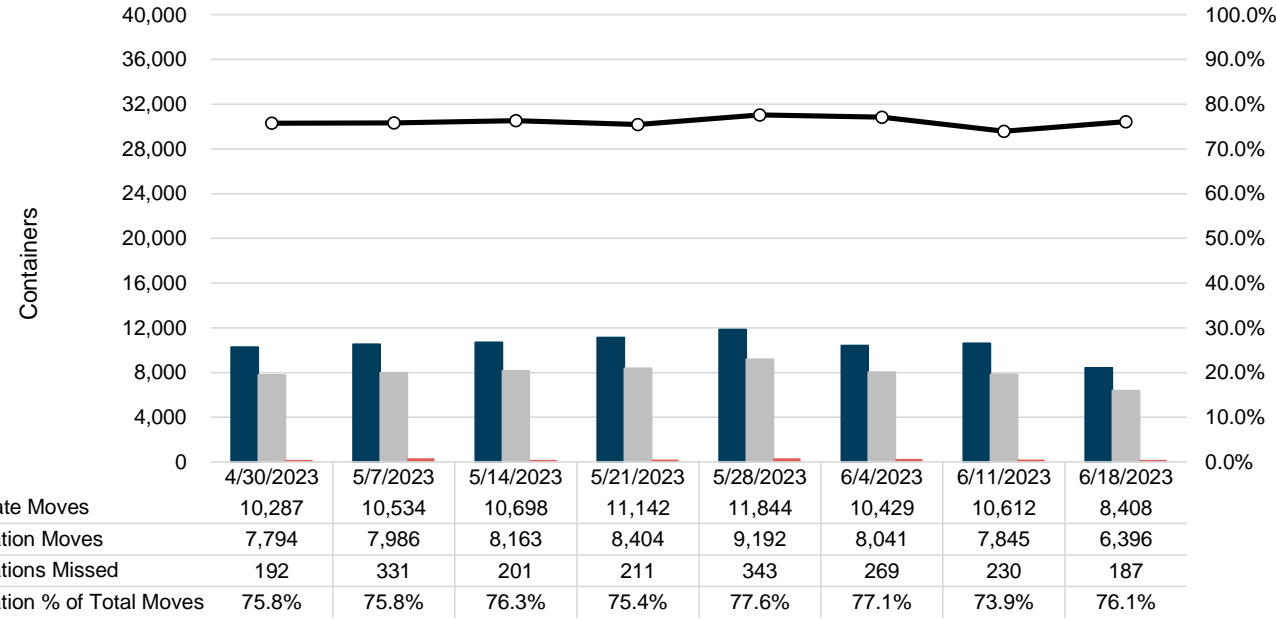

Port of Virginia Weekly Metrics

Gate Transactions

NIT Gate Transactions

VIG Gate Transactions

POV Gate Transactions

PPCY Gate Transactions

Please note: PPCY Gate Transactions are not included with POV Gate Transaction counts

Truck Reservation System and Hourly Transactions

NIT Truck Reservation Statistics

VIG Truck Reservation Statistics

POV Truck Reservation Statistics

POV Weekly Transactions by Terminal and Hour

Gate Containers and Dwell