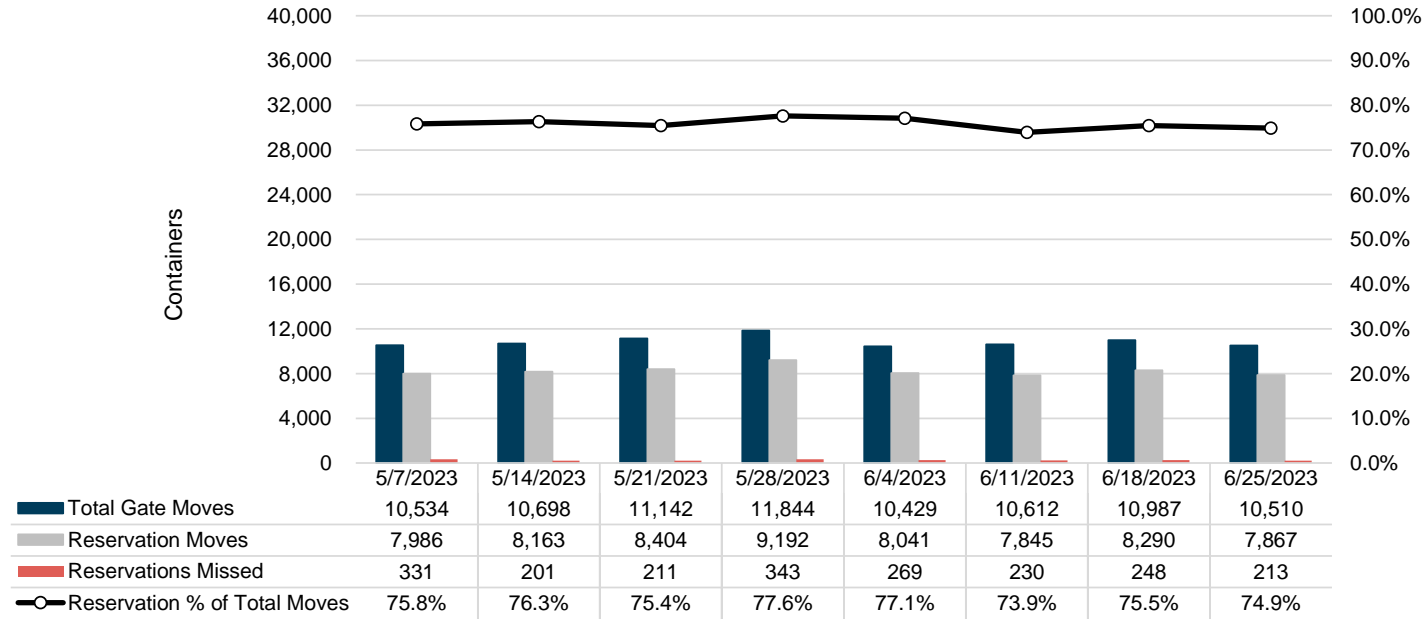

Port of Virginia Weekly Metrics

Gate Transactions

NIT Gate Transactions

VIG Gate Transactions

POV Gate Transactions

PPCY Gate Transactions

Please note: PPCY Gate Transactions are not included with POV Gate Transaction counts

Truck Reservation System and Hourly Transactions

NIT Truck Reservation Statistics

VIG Truck Reservation Statistics

POV Truck Reservation Statistics

POV Weekly Transactions by Terminal and Hour

Gate Containers and Dwell