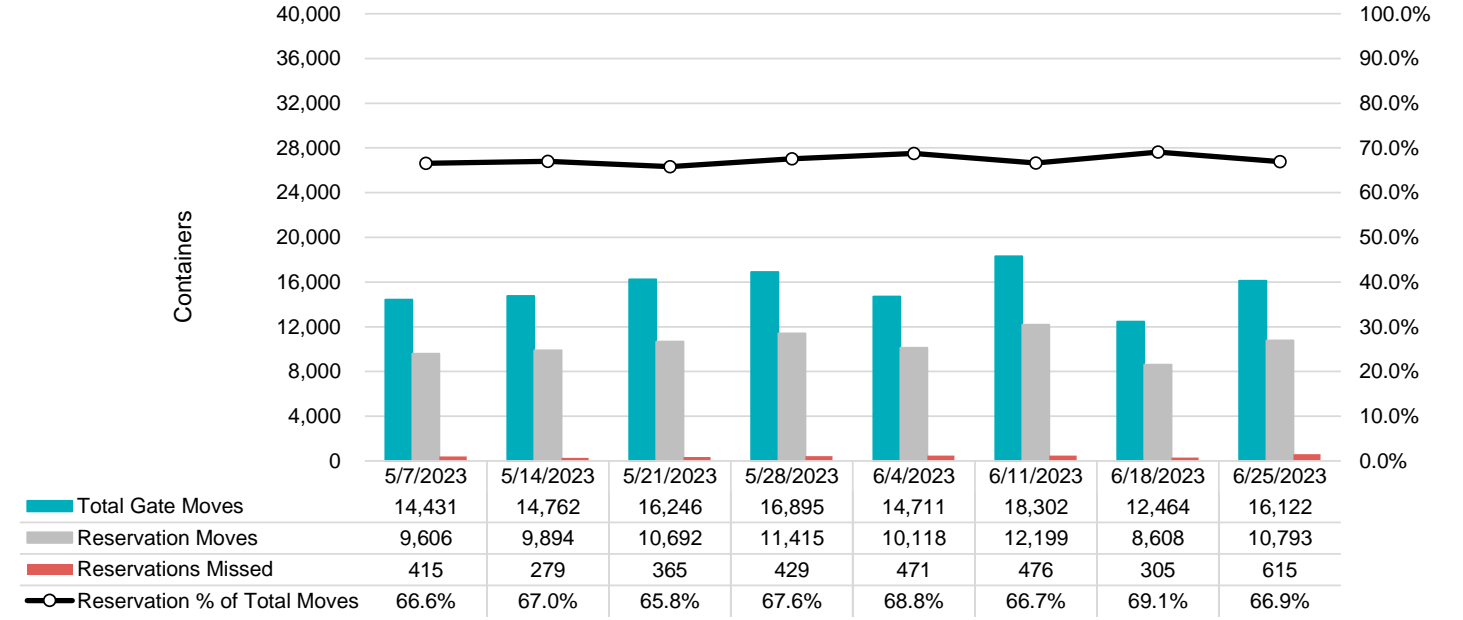

Port of Virginia Weekly Metrics

Gate Transactions

NIT Gate Transactions

VIG Gate Transactions

POV Gate Transactions

PPCY Gate Transactions

Please note: PPCY Gate Transactions are not included with POV Gate Transaction counts

Truck Reservation System and Hourly Transactions

NIT Truck Reservation Statistics

VIG Truck Reservation Statistics

POV Truck Reservation Statistics

POV Weekly Transactions by Terminal and Hour

Gate Containers and Dwell