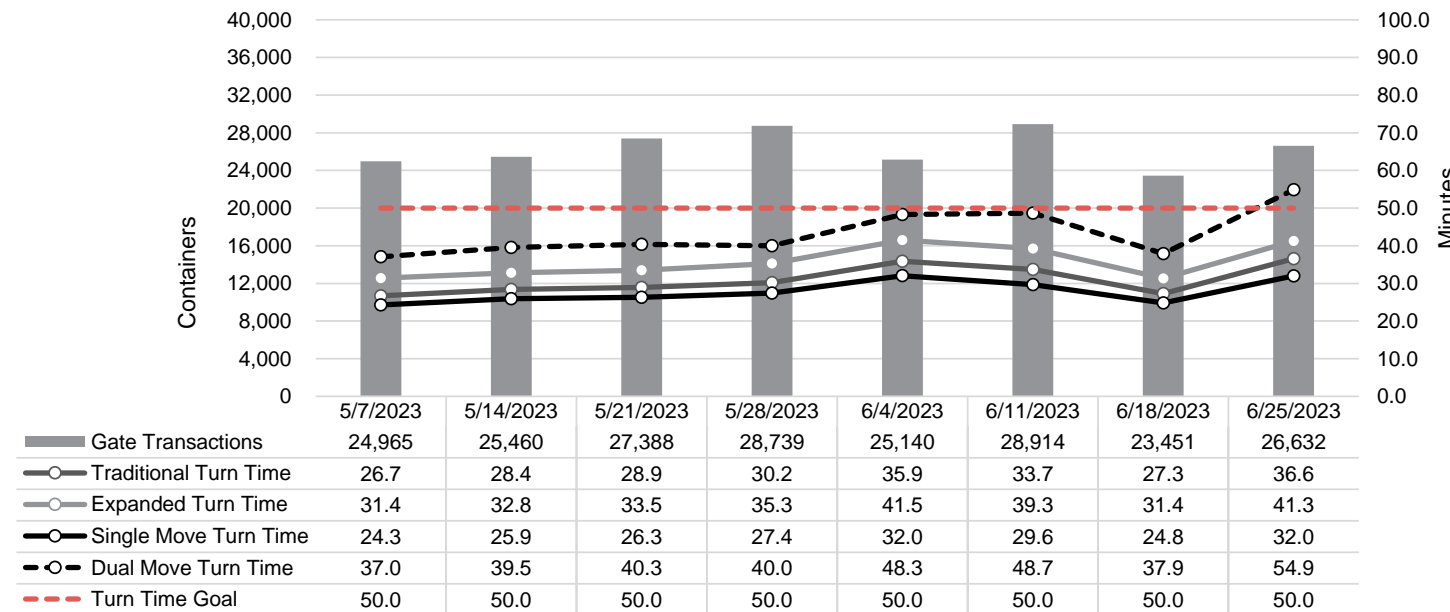

Port of Virginia Weekly Metrics

Gate Transactions

NIT Gate Transactions

VIG Gate Transactions

POV Gate Transactions

PPCY Gate Transactions

Please note: PPCY Gate Transactions are not included with POV Gate Transaction counts

Truck Reservation System and Hourly Transactions

NIT Truck Reservation Statistics

VIG Truck Reservation Statistics

POV Truck Reservation Statistics

POV Weekly Transactions by Terminal and Hour

Gate Containers and Dwell