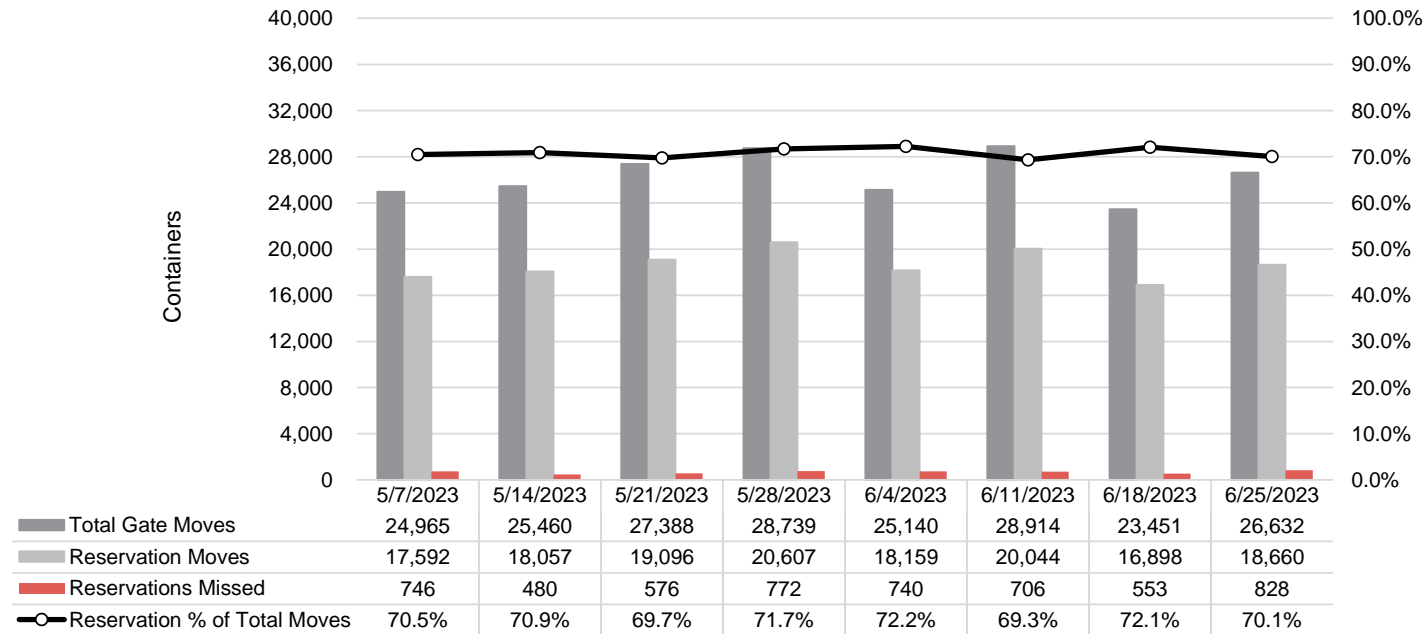

Port of Virginia Weekly Metrics

Gate Transactions

NIT Gate Transactions

VIG Gate Transactions

POV Gate Transactions

PPCY Gate Transactions

Please note: PPCY Gate Transactions are not included with POV Gate Transaction counts

Truck Reservation System and Hourly Transactions

NIT Truck Reservation Statistics

VIG Truck Reservation Statistics

POV Truck Reservation Statistics

POV Weekly Transactions by Terminal and Hour

Gate Containers and Dwell

NIT Gate Containers and Dwell

VIG Gate Containers and Dwell

Gate Transactions- Last 8 Weeks

POV Gate Containers and Dwell

Rail Containers and Dwell

NIT Rail Containers and Dwell

VIG Rail Containers and Dwell