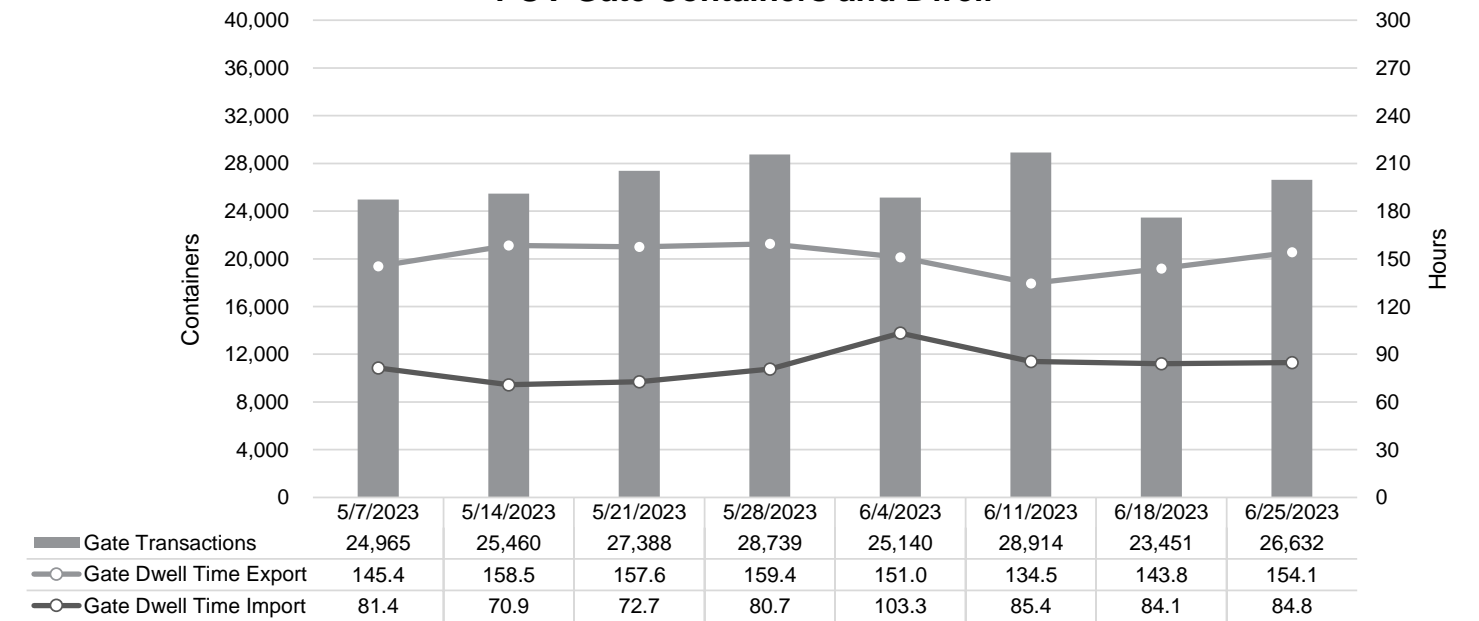

Truck Reservation System and Hourly Transactions

NIT Truck Reservation Statistics

VIG Truck Reservation Statistics

POV Truck Reservation Statistics

POV Weekly Transactions by Terminal and Hour

Gate Containers and Dwell

NIT Gate Containers and Dwell

VIG Gate Containers and Dwell

Gate Transactions- Last 8 Weeks

POV Gate Containers and Dwell

Rail Containers and Dwell

NIT Rail Containers and Dwell

VIG Rail Containers and Dwell