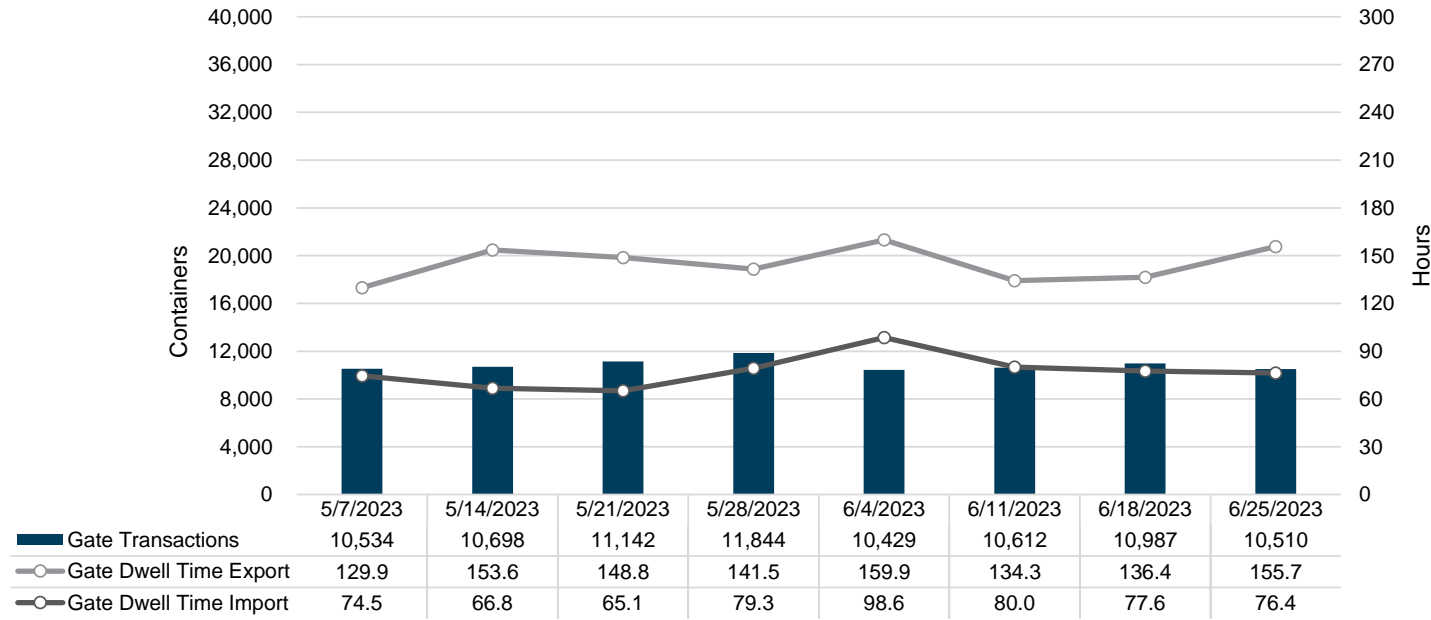

Port of Virginia Weekly Metrics

Gate Transactions

NIT Gate Transactions

VIG Gate Transactions

POV Gate Transactions

PPCY Gate Transactions

Please note: PPCY Gate Transactions are not included with POV Gate Transaction counts

Truck Reservation System and Hourly Transactions

NIT Truck Reservation Statistics

VIG Truck Reservation Statistics

POV Truck Reservation Statistics

POV Weekly Transactions by Terminal and Hour

Gate Containers and Dwell

NIT Gate Containers and Dwell

VIG Gate Containers and Dwell

Gate Transactions- Last 8 Weeks

POV Gate Containers and Dwell

Rail Containers and Dwell

NIT Rail Containers and Dwell

VIG Rail Containers and Dwell