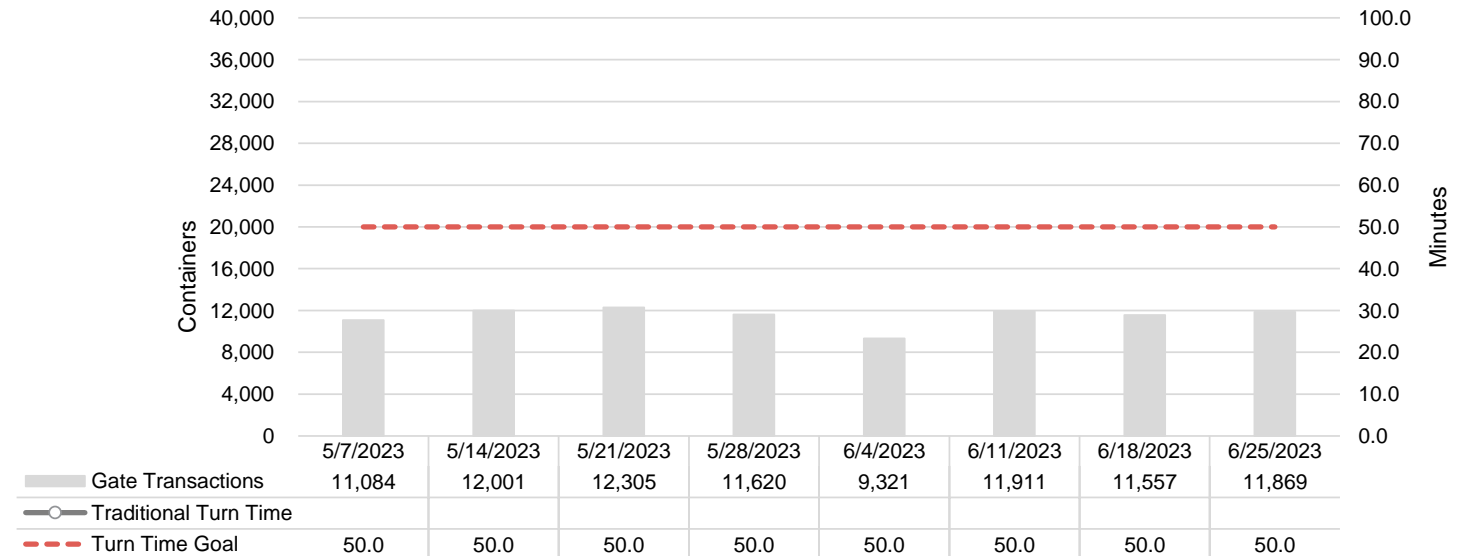

Port of Virginia Weekly Metrics

Gate Transactions

NIT Gate Transactions

VIG Gate Transactions

POV Gate Transactions

PPCY Gate Transactions

Please note: PPCY Gate Transactions are not included with POV Gate Transaction counts

Truck Reservation System and Hourly Transactions

NIT Truck Reservation Statistics

VIG Truck Reservation Statistics

POV Truck Reservation Statistics

POV Weekly Transactions by Terminal and Hour

Gate Containers and Dwell