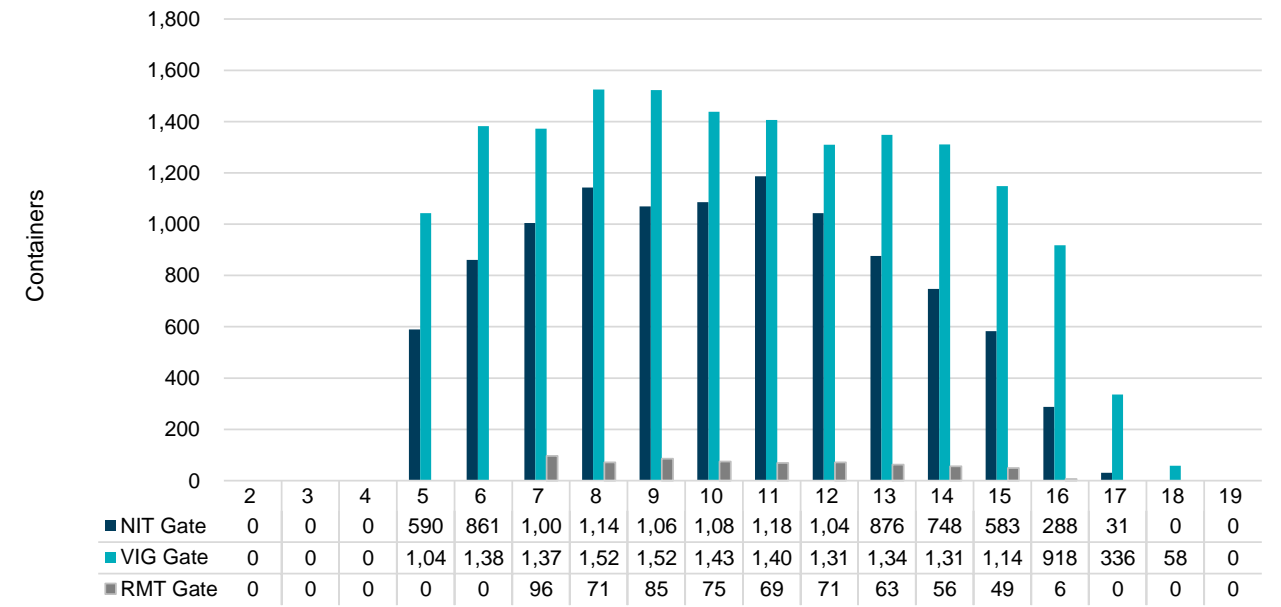

Port of Virginia Weekly Metrics

Gate Transactions

NIT Gate Transactions

VIG Gate Transactions

POV Gate Transactions

PPCY Gate Transactions

Please note: PPCY Gate Transactions are not included with POV Gate Transaction counts

Truck Reservation System and Hourly Transactions

NIT Truck Reservation Statistics

VIG Truck Reservation Statistics

POV Truck Reservation Statistics

POV Weekly Transactions by Terminal and Hour

Gate Containers and Dwell

NIT Gate Containers and Dwell

VIG Gate Containers and Dwell

Gate Transactions- Last 8 Weeks

POV Gate Containers and Dwell

Rail Containers and Dwell

NIT Rail Containers and Dwell

VIG Rail Containers and Dwell