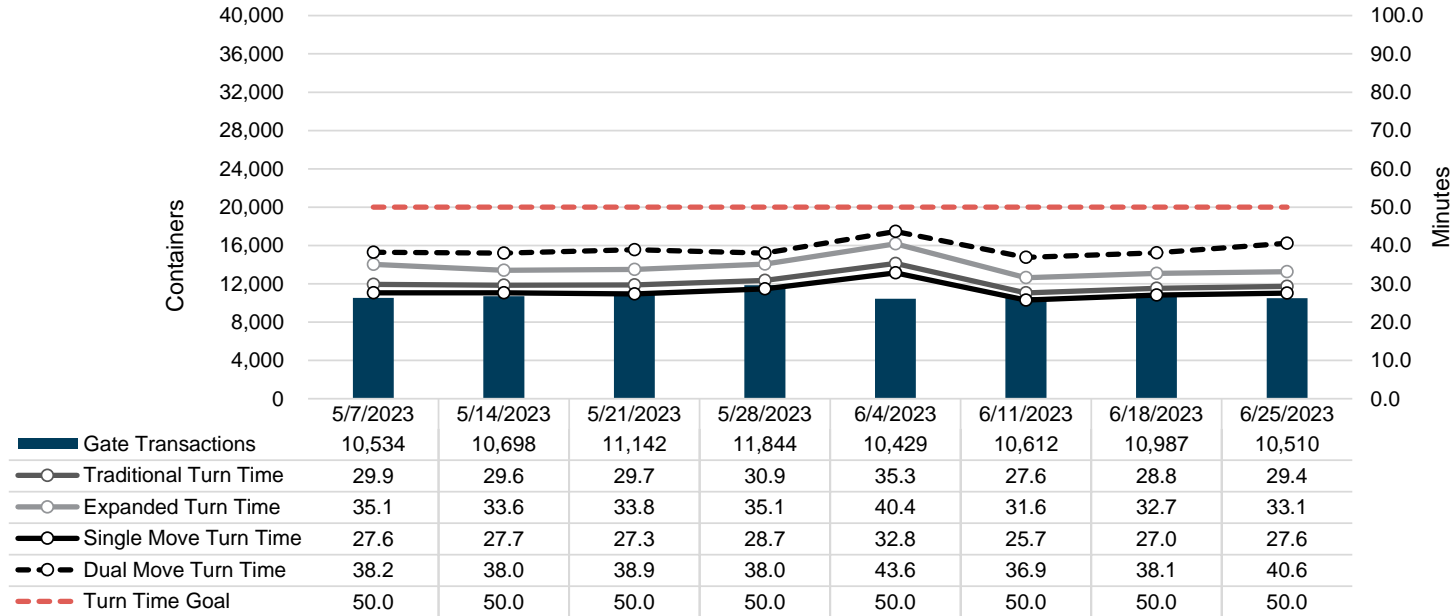

Port of Virginia Weekly Metrics

Gate Transactions

NIT Gate Transactions

VIG Gate Transactions

POV Gate Transactions

PPCY Gate Transactions

Please note: PPCY Gate Transactions are not included with POV Gate Transaction counts

Truck Reservation System and Hourly Transactions

NIT Truck Reservation Statistics

VIG Truck Reservation Statistics

POV Truck Reservation Statistics

POV Weekly Transactions by Terminal and Hour

Gate Containers and Dwell