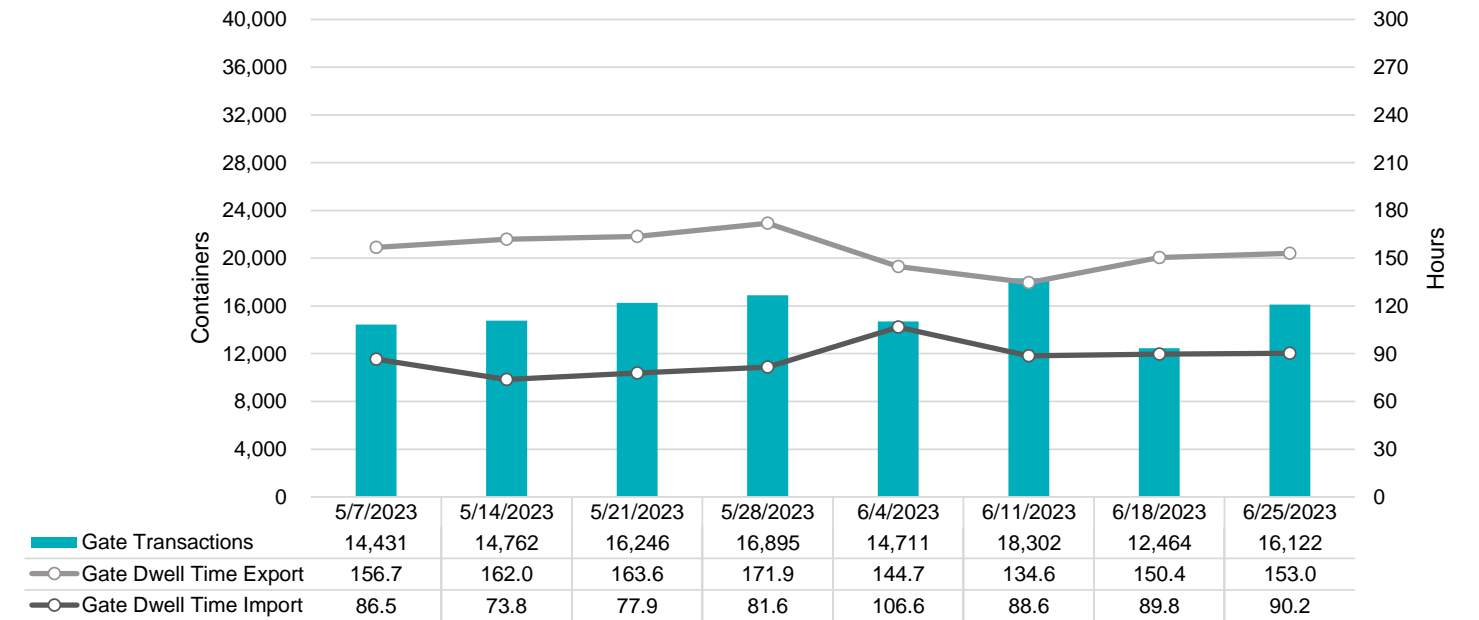

Port of Virginia Weekly Metrics

Gate Transactions

NIT Gate Transactions

VIG Gate Transactions

POV Gate Transactions

PPCY Gate Transactions

Please note: PPCY Gate Transactions are not included with POV Gate Transaction counts

Truck Reservation System and Hourly Transactions

NIT Truck Reservation Statistics

VIG Truck Reservation Statistics

POV Truck Reservation Statistics

POV Weekly Transactions by Terminal and Hour

Gate Containers and Dwell

NIT Gate Containers and Dwell

VIG Gate Containers and Dwell

Gate Transactions- Last 8 Weeks

POV Gate Containers and Dwell

Rail Containers and Dwell

NIT Rail Containers and Dwell

VIG Rail Containers and Dwell