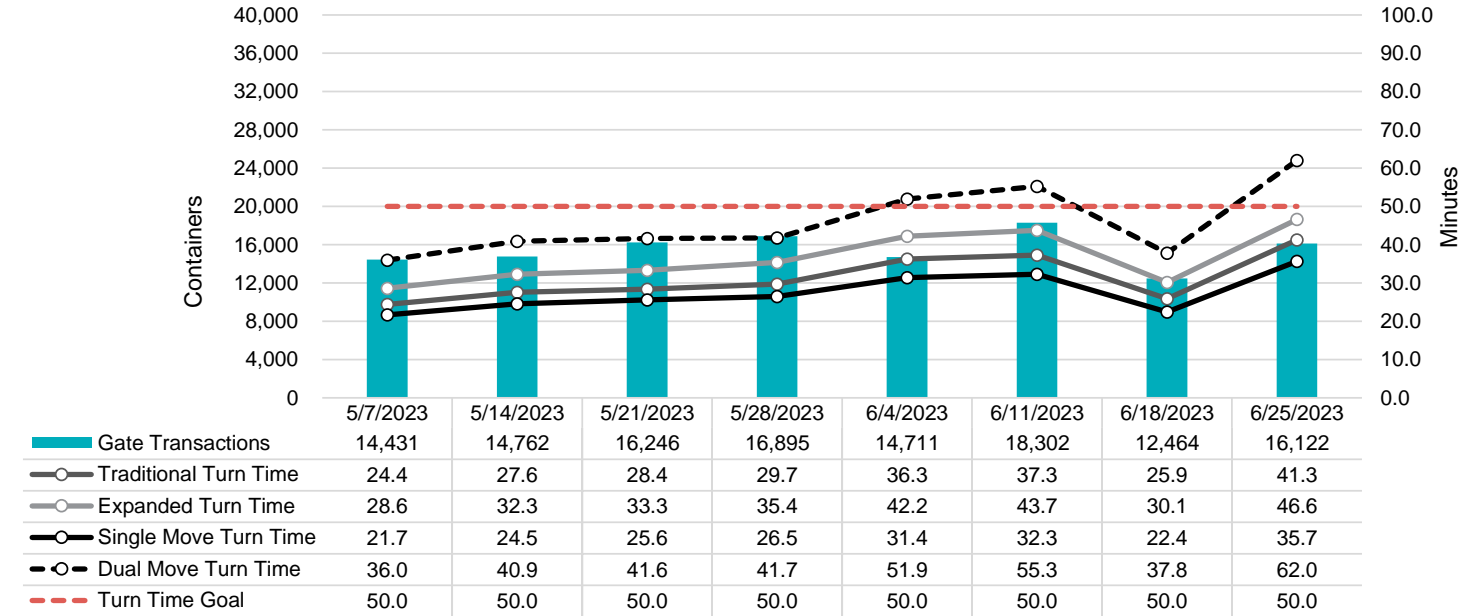

Port of Virginia Weekly Metrics

Gate Transactions

NIT Gate Transactions

VIG Gate Transactions

POV Gate Transactions

PPCY Gate Transactions

Please note: PPCY Gate Transactions are not included with POV Gate Transaction counts

Truck Reservation System and Hourly Transactions

NIT Truck Reservation Statistics

VIG Truck Reservation Statistics

POV Truck Reservation Statistics

POV Weekly Transactions by Terminal and Hour

Gate Containers and Dwell