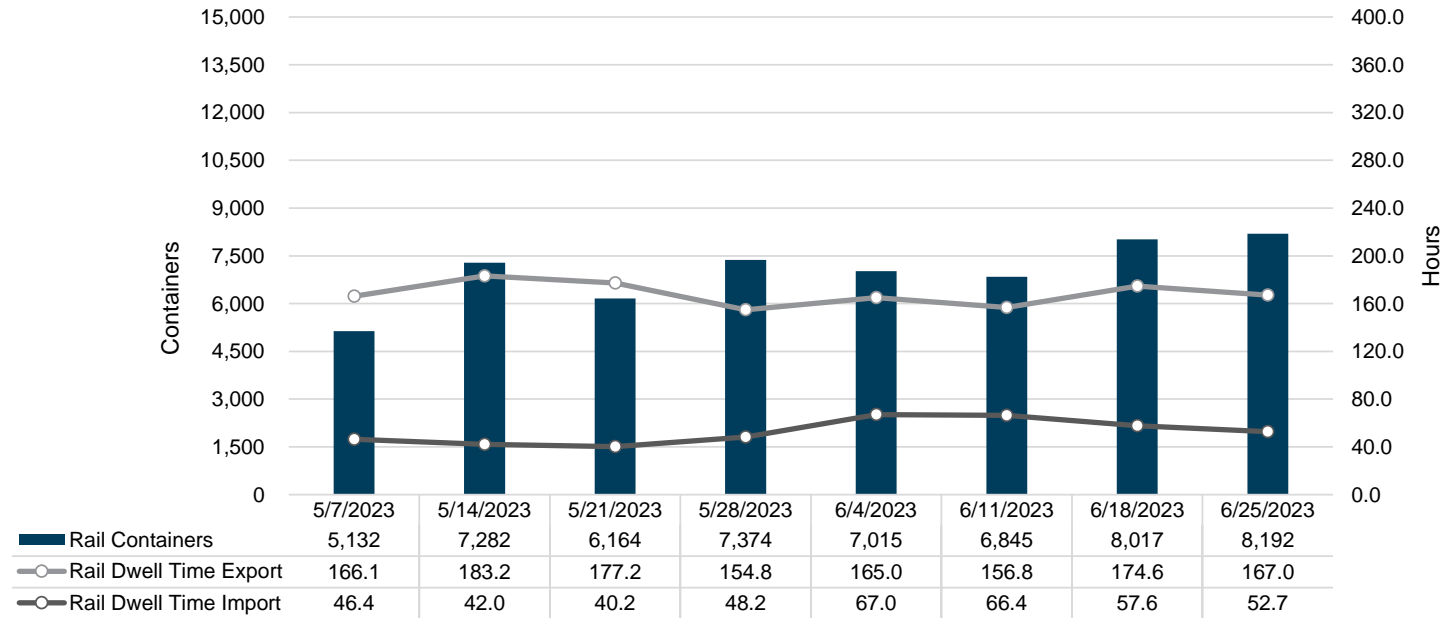

NIT Gate Containers and Dwell

VIG Gate Containers and Dwell

Gate Transactions- Last 8 Weeks

POV Gate Containers and Dwell

Rail Containers and Dwell

NIT Rail Containers and Dwell

VIG Rail Containers and Dwell

Rail Containers- Last 8 Weeks

POV Rail Containers and Dwell