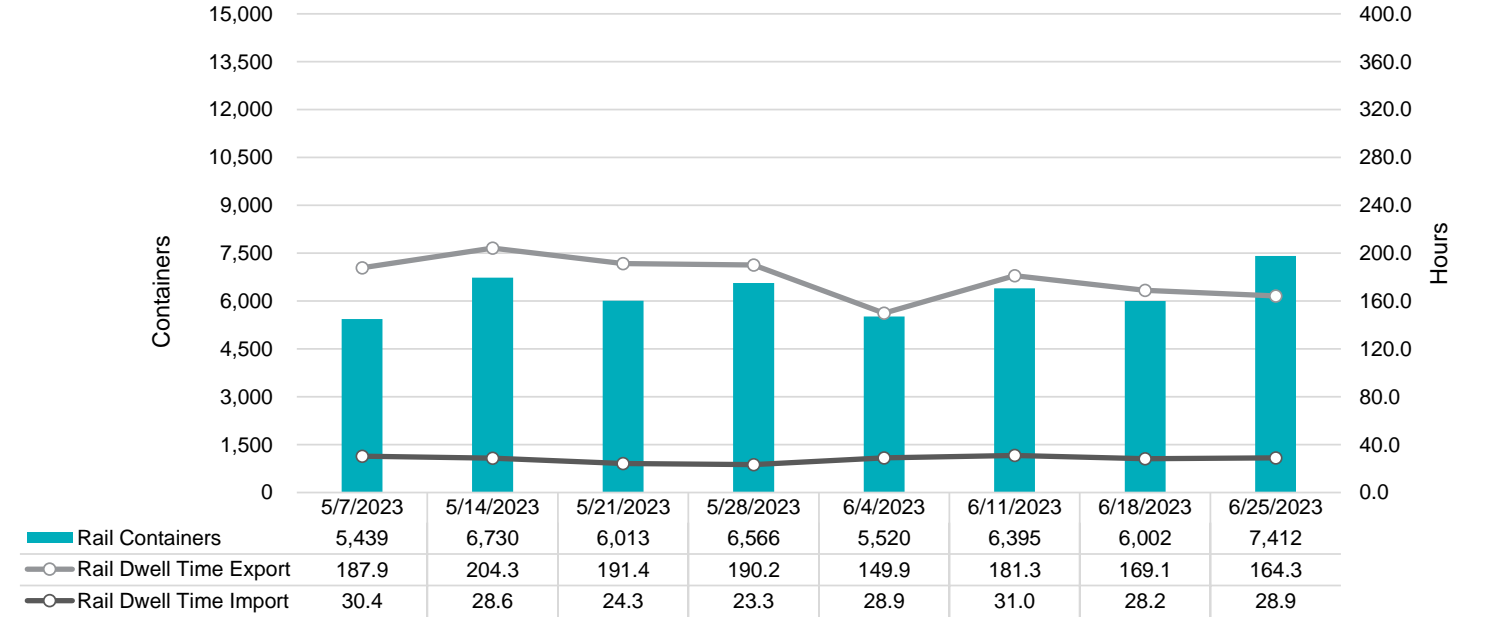

NIT Gate Containers and Dwell

VIG Gate Containers and Dwell

Gate Transactions- Last 8 Weeks

POV Gate Containers and Dwell

Rail Containers and Dwell

NIT Rail Containers and Dwell

VIG Rail Containers and Dwell

Rail Containers- Last 8 Weeks

POV Rail Containers and Dwell