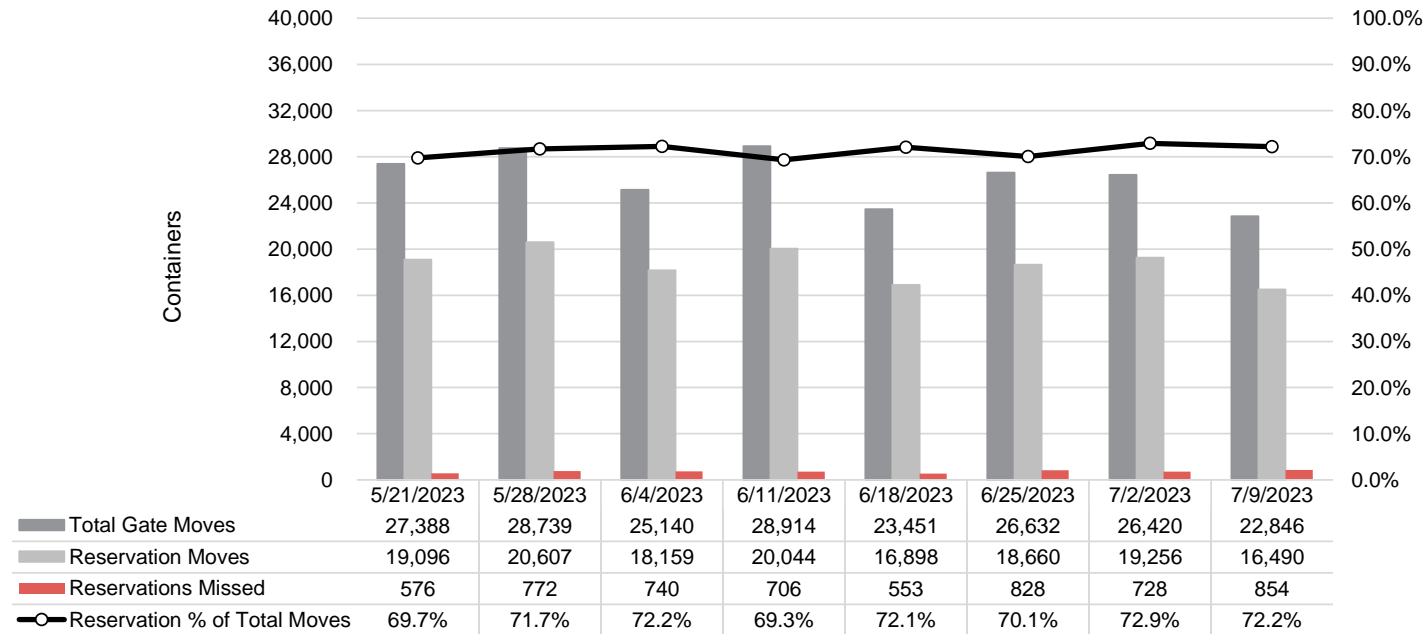

Port of Virginia Weekly Metrics

Gate Transactions

NIT Gate Transactions

VIG Gate Transactions

POV Gate Transactions

PPCY Gate Transactions

Please note: PPCY Gate Transactions are not included with POV Gate Transaction counts

Truck Reservation System and Hourly Transactions

NIT Truck Reservation Statistics

VIG Truck Reservation Statistics

POV Truck Reservation Statistics

POV Weekly Transactions by Terminal and Hour

Gate Containers and Dwell

NIT Gate Containers and Dwell

VIG Gate Containers and Dwell

Gate Transactions- Last 8 Weeks

POV Gate Containers and Dwell

Rail Containers and Dwell

NIT Rail Containers and Dwell

VIG Rail Containers and Dwell