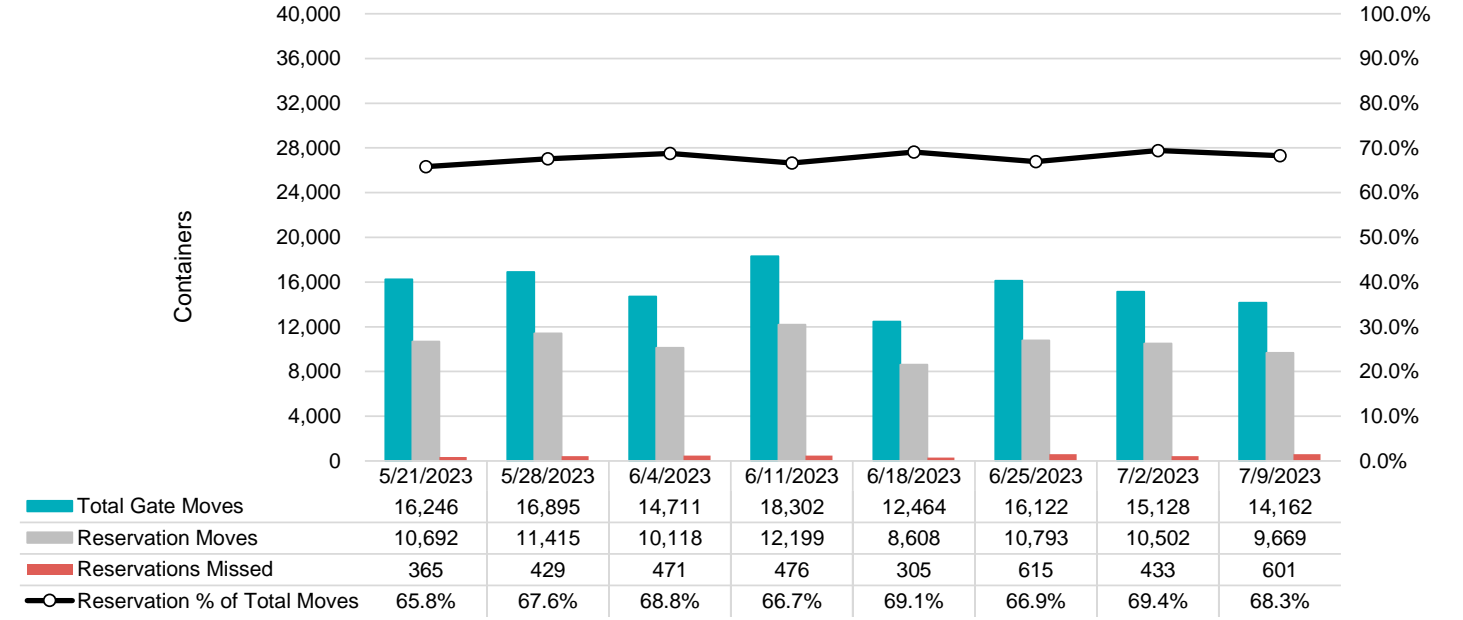

Port of Virginia Weekly Metrics

Gate Transactions

NIT Gate Transactions

VIG Gate Transactions

POV Gate Transactions

PPCY Gate Transactions

Please note: PPCY Gate Transactions are not included with POV Gate Transaction counts

Truck Reservation System and Hourly Transactions

NIT Truck Reservation Statistics

VIG Truck Reservation Statistics

POV Truck Reservation Statistics

POV Weekly Transactions by Terminal and Hour

Gate Containers and Dwell