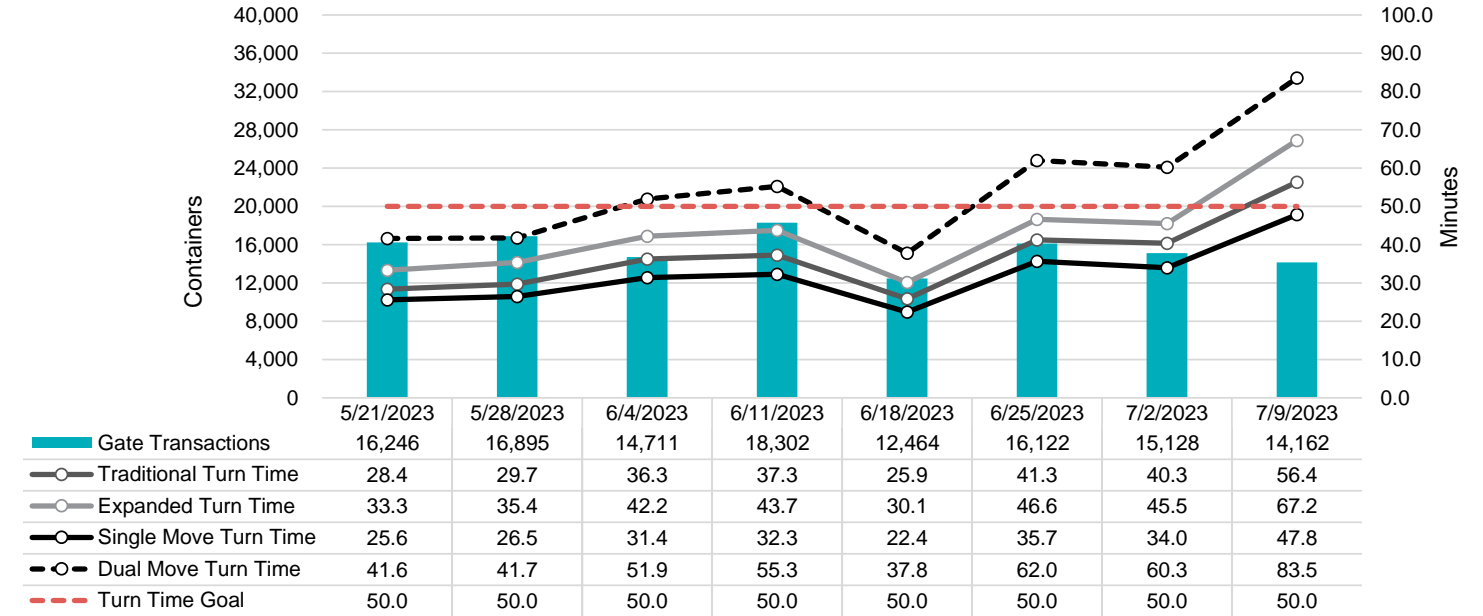

Port of Virginia Weekly Metrics

Gate Transactions

NIT Gate Transactions

VIG Gate Transactions

POV Gate Transactions

PPCY Gate Transactions

Please note: PPCY Gate Transactions are not included with POV Gate Transaction counts

Truck Reservation System and Hourly Transactions

NIT Truck Reservation Statistics

VIG Truck Reservation Statistics

POV Truck Reservation Statistics

POV Weekly Transactions by Terminal and Hour

Gate Containers and Dwell