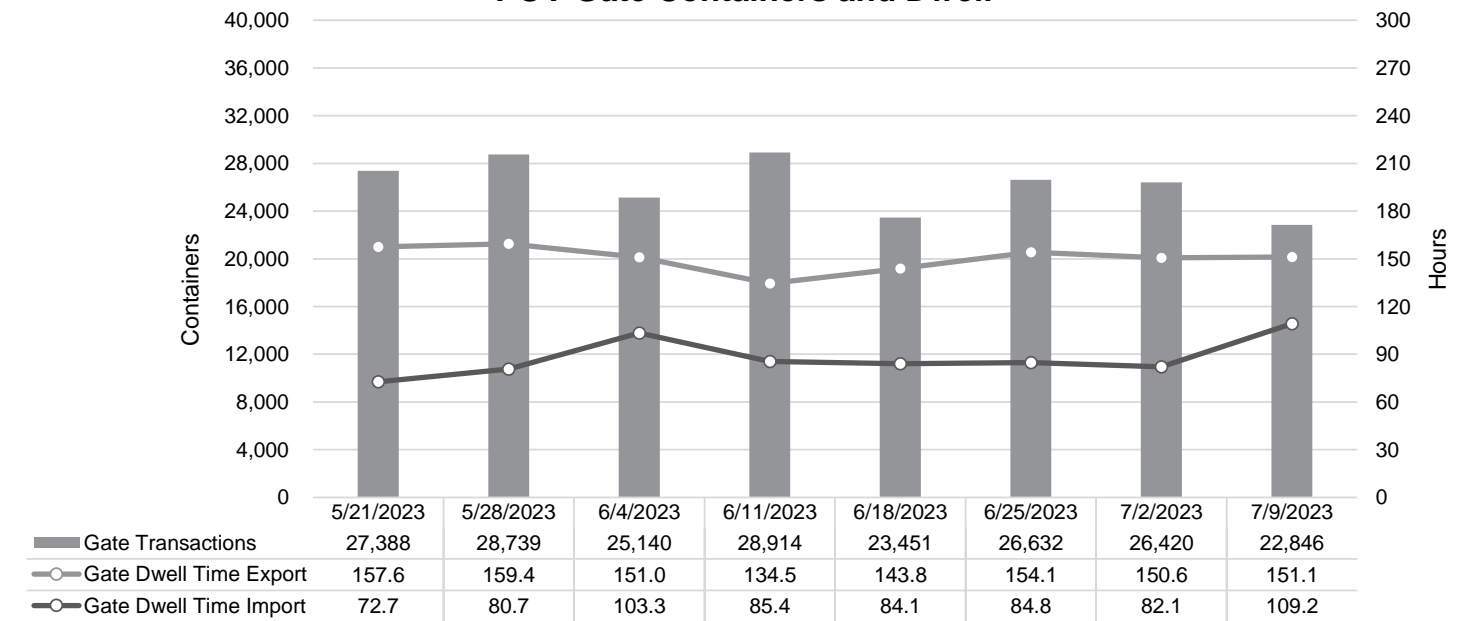

Truck Reservation System and Hourly Transactions

NIT Truck Reservation Statistics

VIG Truck Reservation Statistics

POV Truck Reservation Statistics

POV Weekly Transactions by Terminal and Hour

Gate Containers and Dwell

NIT Gate Containers and Dwell

VIG Gate Containers and Dwell

Gate Transactions- Last 8 Weeks

POV Gate Containers and Dwell

Rail Containers and Dwell

NIT Rail Containers and Dwell

VIG Rail Containers and Dwell