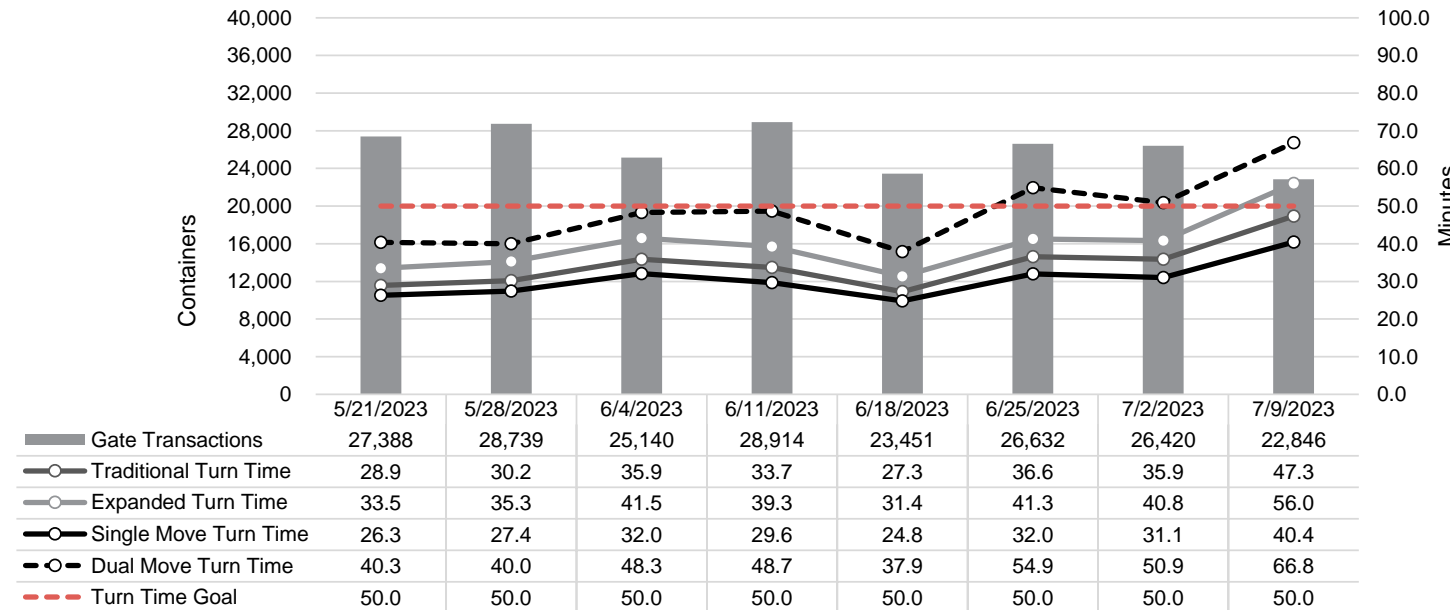

Port of Virginia Weekly Metrics

Gate Transactions

NIT Gate Transactions

VIG Gate Transactions

POV Gate Transactions

PPCY Gate Transactions

Please note: PPCY Gate Transactions are not included with POV Gate Transaction counts

Truck Reservation System and Hourly Transactions

NIT Truck Reservation Statistics

VIG Truck Reservation Statistics

POV Truck Reservation Statistics

POV Weekly Transactions by Terminal and Hour

Gate Containers and Dwell