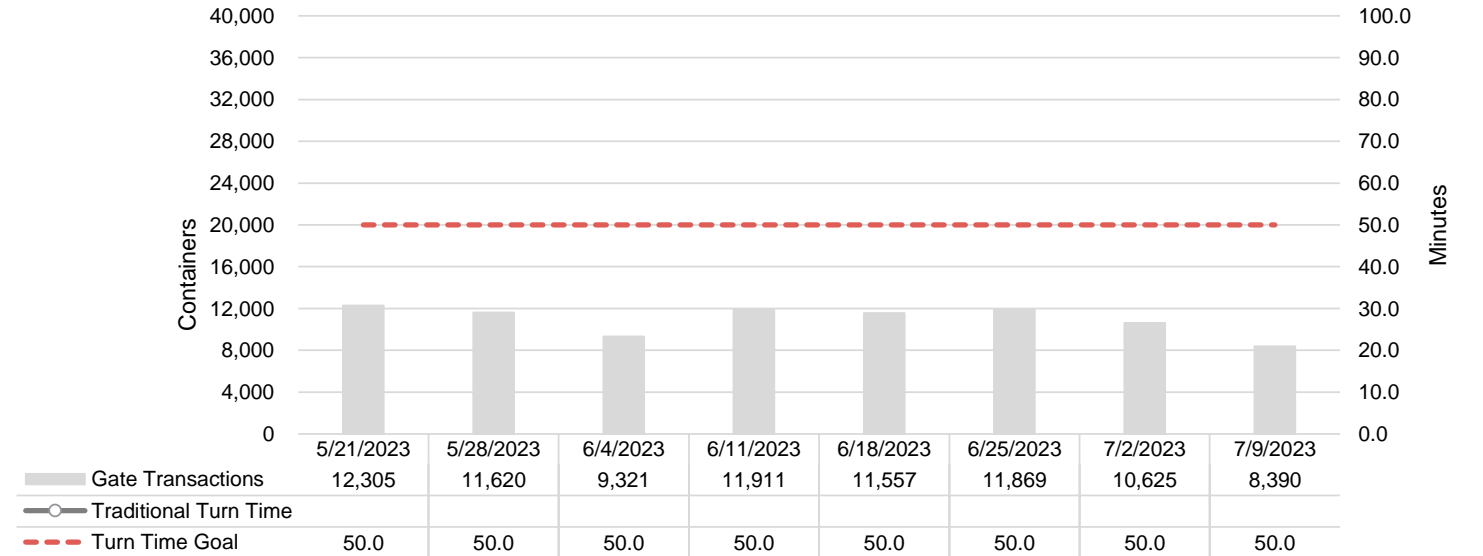

Port of Virginia Weekly Metrics

Gate Transactions

NIT Gate Transactions

VIG Gate Transactions

POV Gate Transactions

PPCY Gate Transactions

Please note: PPCY Gate Transactions are not included with POV Gate Transaction counts

Truck Reservation System and Hourly Transactions

NIT Truck Reservation Statistics

VIG Truck Reservation Statistics

POV Truck Reservation Statistics

POV Weekly Transactions by Terminal and Hour

Gate Containers and Dwell