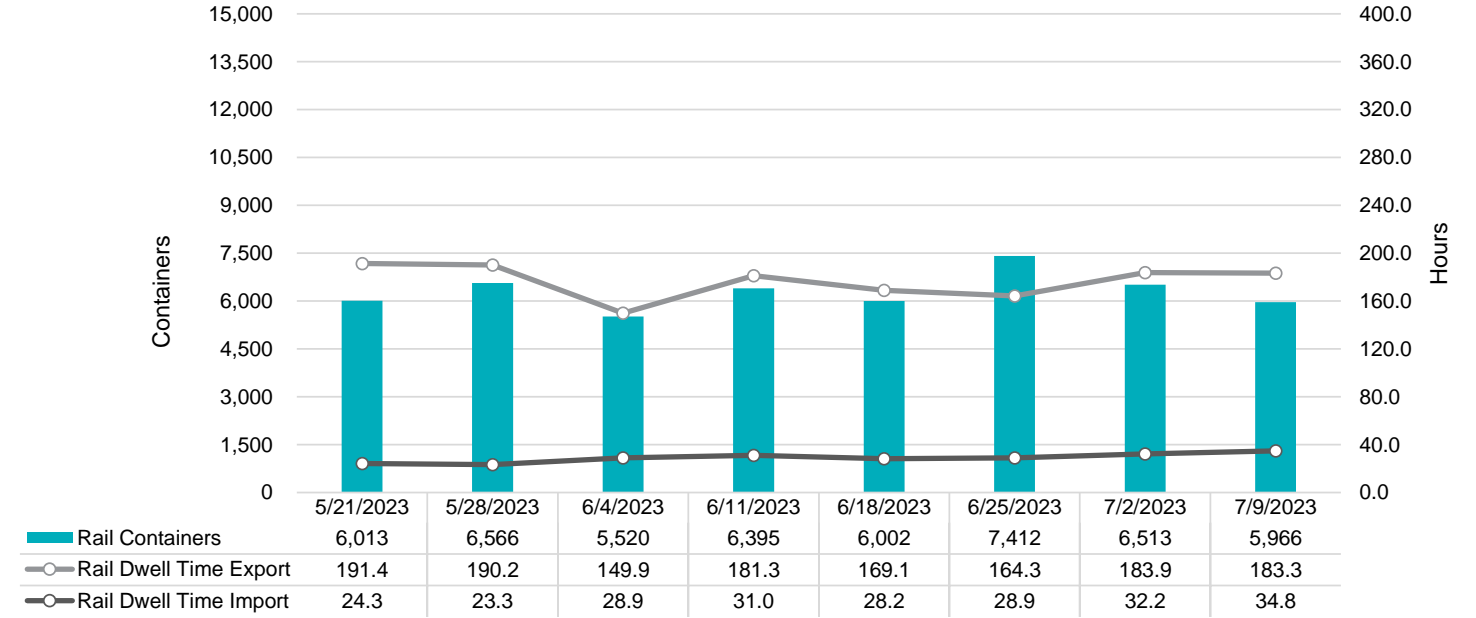

NIT Gate Containers and Dwell

VIG Gate Containers and Dwell

Gate Transactions- Last 8 Weeks

POV Gate Containers and Dwell

Rail Containers and Dwell

NIT Rail Containers and Dwell

VIG Rail Containers and Dwell