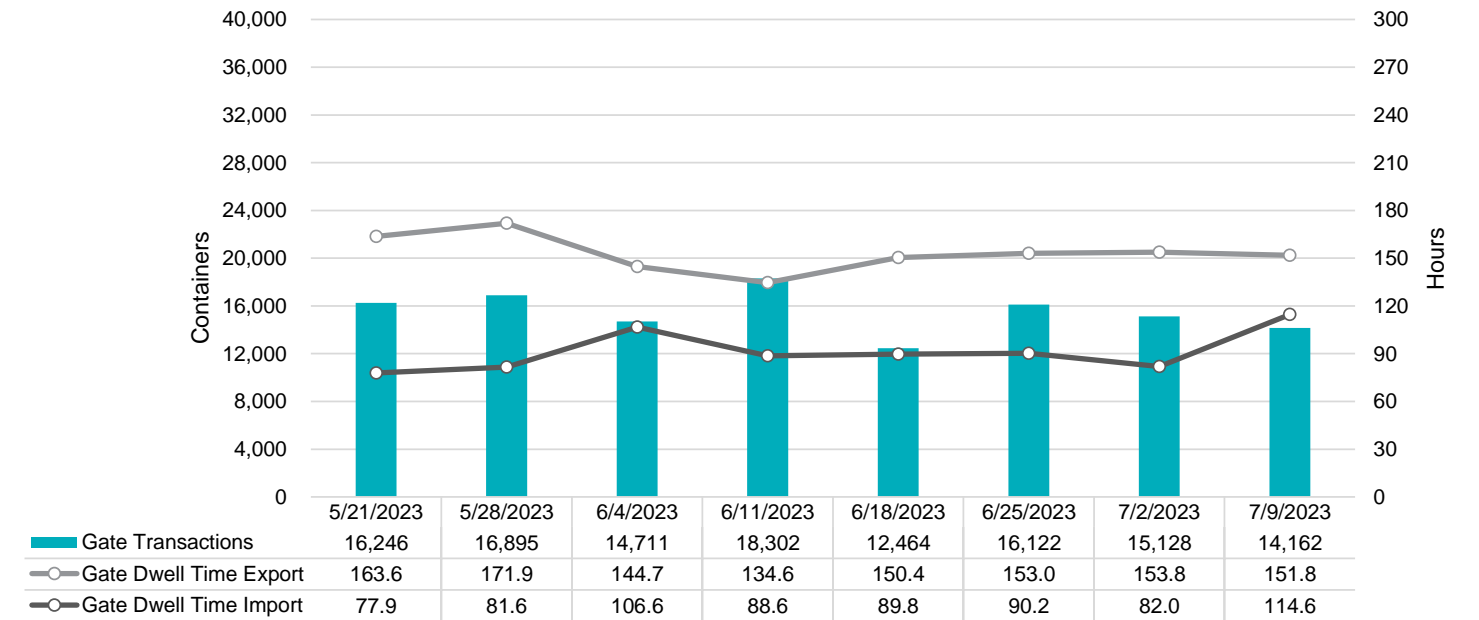

Port of Virginia Weekly Metrics

Gate Transactions

NIT Gate Transactions

VIG Gate Transactions

POV Gate Transactions

PPCY Gate Transactions

Please note: PPCY Gate Transactions are not included with POV Gate Transaction counts

Truck Reservation System and Hourly Transactions

NIT Truck Reservation Statistics

VIG Truck Reservation Statistics

POV Truck Reservation Statistics

POV Weekly Transactions by Terminal and Hour

Gate Containers and Dwell

NIT Gate Containers and Dwell

VIG Gate Containers and Dwell

Gate Transactions- Last 8 Weeks

POV Gate Containers and Dwell

Rail Containers and Dwell

NIT Rail Containers and Dwell

VIG Rail Containers and Dwell