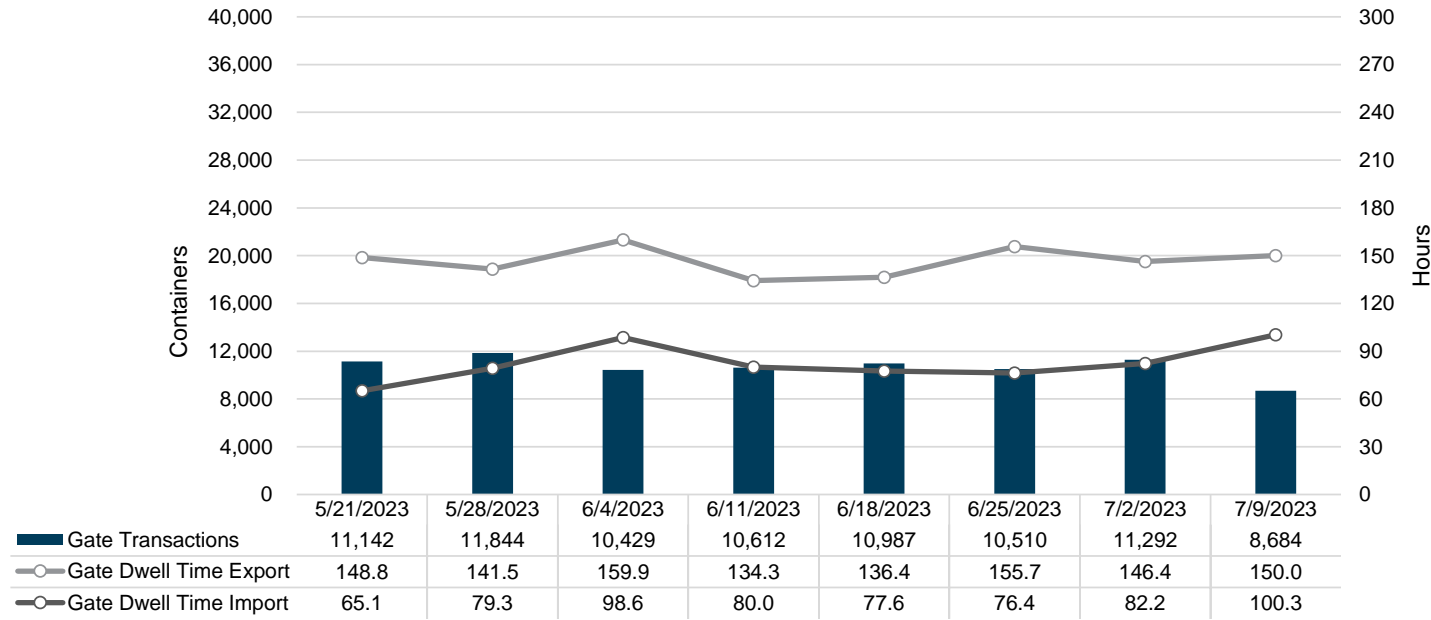

Port of Virginia Weekly Metrics

Gate Transactions

NIT Gate Transactions

VIG Gate Transactions

POV Gate Transactions

PPCY Gate Transactions

Please note: PPCY Gate Transactions are not included with POV Gate Transaction counts

Truck Reservation System and Hourly Transactions

NIT Truck Reservation Statistics

VIG Truck Reservation Statistics

POV Truck Reservation Statistics

POV Weekly Transactions by Terminal and Hour

Gate Containers and Dwell

NIT Gate Containers and Dwell

VIG Gate Containers and Dwell

Gate Transactions- Last 8 Weeks

POV Gate Containers and Dwell

Rail Containers and Dwell

NIT Rail Containers and Dwell

VIG Rail Containers and Dwell