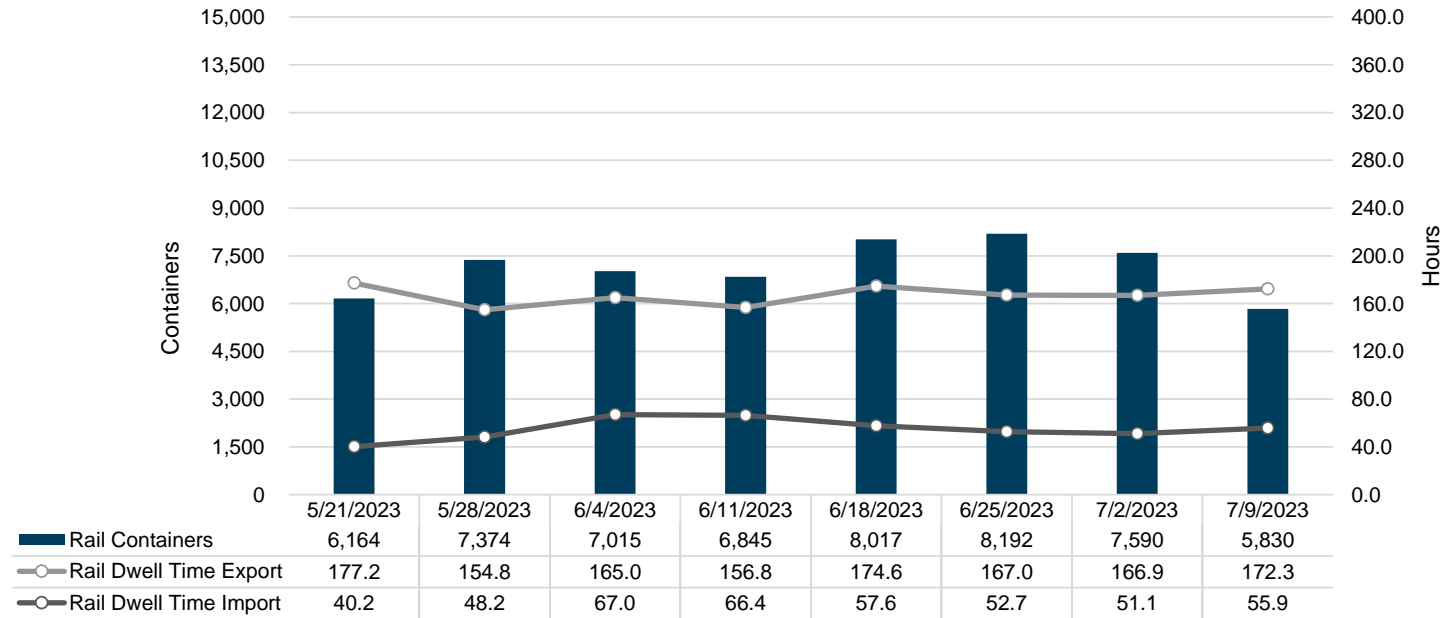

NIT Gate Containers and Dwell

VIG Gate Containers and Dwell

Gate Transactions- Last 8 Weeks

POV Gate Containers and Dwell

Rail Containers and Dwell

NIT Rail Containers and Dwell

VIG Rail Containers and Dwell