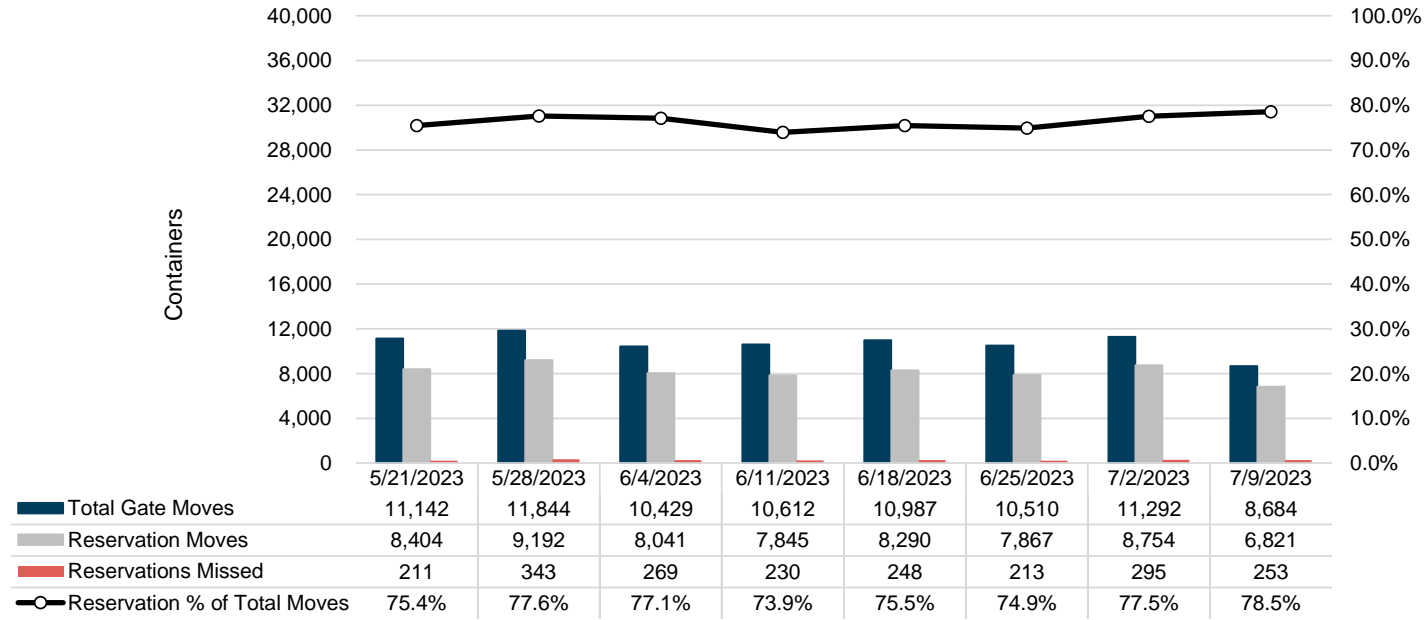

Port of Virginia Weekly Metrics

Gate Transactions

NIT Gate Transactions

VIG Gate Transactions

POV Gate Transactions

PPCY Gate Transactions

Please note: PPCY Gate Transactions are not included with POV Gate Transaction counts

Truck Reservation System and Hourly Transactions

NIT Truck Reservation Statistics

VIG Truck Reservation Statistics

POV Truck Reservation Statistics

POV Weekly Transactions by Terminal and Hour

Gate Containers and Dwell