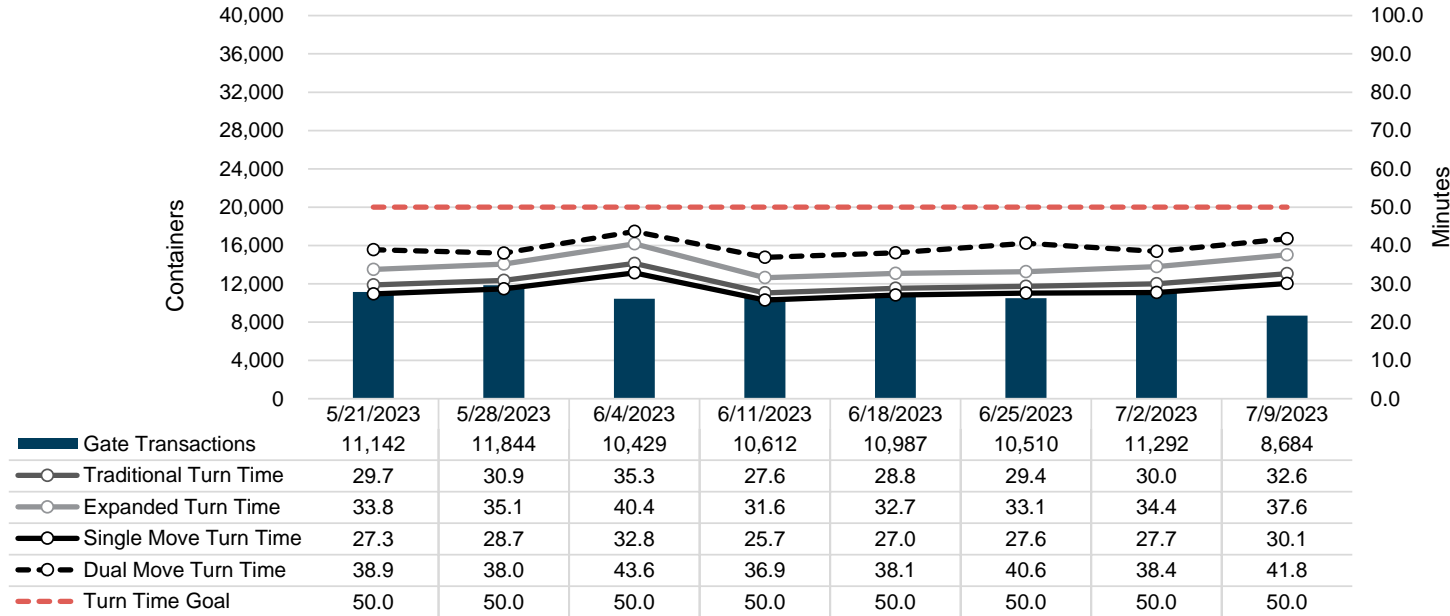

Port of Virginia Weekly Metrics

Gate Transactions

NIT Gate Transactions

VIG Gate Transactions

POV Gate Transactions

PPCY Gate Transactions

Please note: PPCY Gate Transactions are not included with POV Gate Transaction counts

Truck Reservation System and Hourly Transactions

NIT Truck Reservation Statistics

VIG Truck Reservation Statistics

POV Truck Reservation Statistics

POV Weekly Transactions by Terminal and Hour

Gate Containers and Dwell