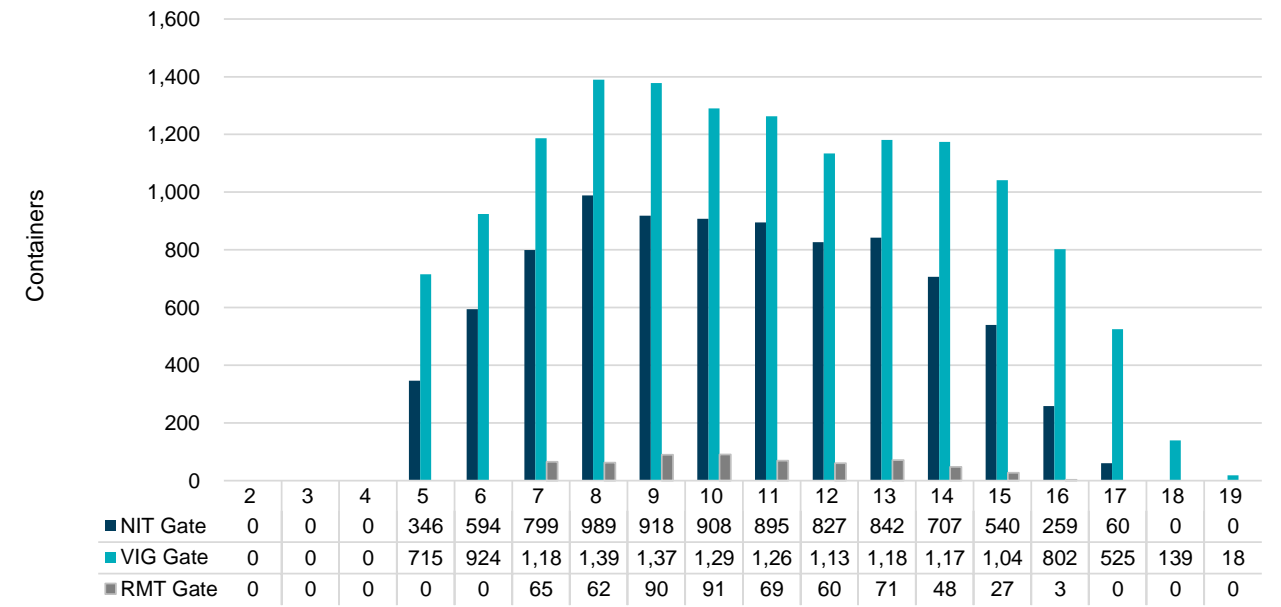

Port of Virginia Weekly Metrics

Gate Transactions

NIT Gate Transactions

VIG Gate Transactions

POV Gate Transactions

PPCY Gate Transactions

Please note: PPCY Gate Transactions are not included with POV Gate Transaction counts

Truck Reservation System and Hourly Transactions

NIT Truck Reservation Statistics

VIG Truck Reservation Statistics

POV Truck Reservation Statistics

POV Weekly Transactions by Terminal and Hour

Gate Containers and Dwell

NIT Gate Containers and Dwell

VIG Gate Containers and Dwell

Gate Transactions- Last 8 Weeks

POV Gate Containers and Dwell

Rail Containers and Dwell

NIT Rail Containers and Dwell

VIG Rail Containers and Dwell