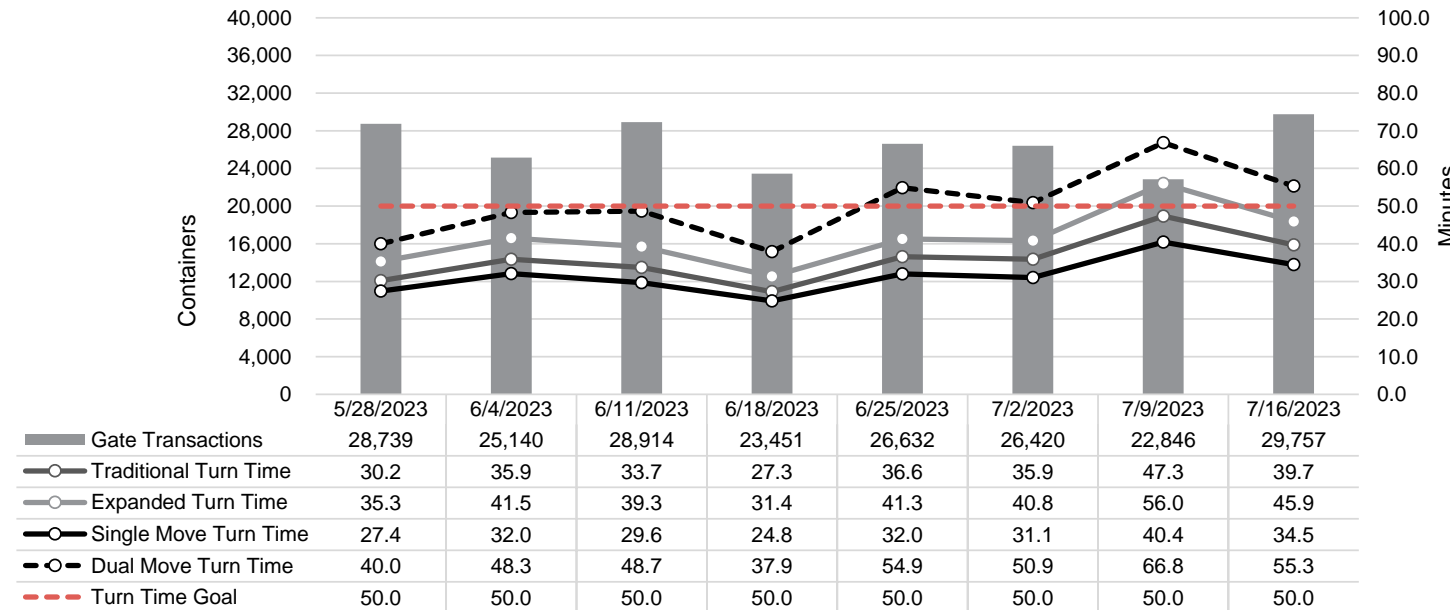

Port of Virginia Weekly Metrics

Gate Transactions

NIT Gate Transactions

VIG Gate Transactions

POV Gate Transactions

PPCY Gate Transactions

Please note: PPCY Gate Transactions are not included with POV Gate Transaction counts

Truck Reservation System and Hourly Transactions

NIT Truck Reservation Statistics

VIG Truck Reservation Statistics

POV Truck Reservation Statistics

POV Weekly Transactions by Terminal and Hour

Gate Containers and Dwell