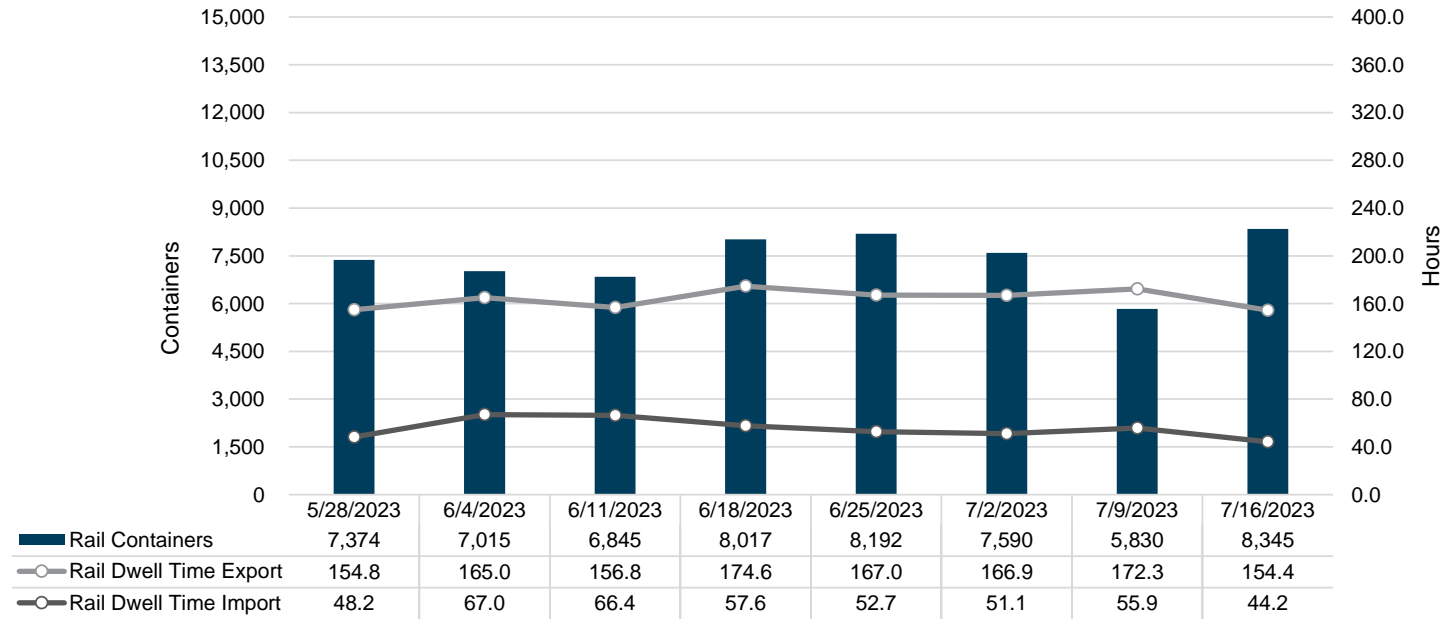

NIT Gate Containers and Dwell

VIG Gate Containers and Dwell

Gate Transactions- Last 8 Weeks

POV Gate Containers and Dwell

Rail Containers and Dwell

NIT Rail Containers and Dwell

VIG Rail Containers and Dwell

Rail Containers- Last 8 Weeks

POV Rail Containers and Dwell