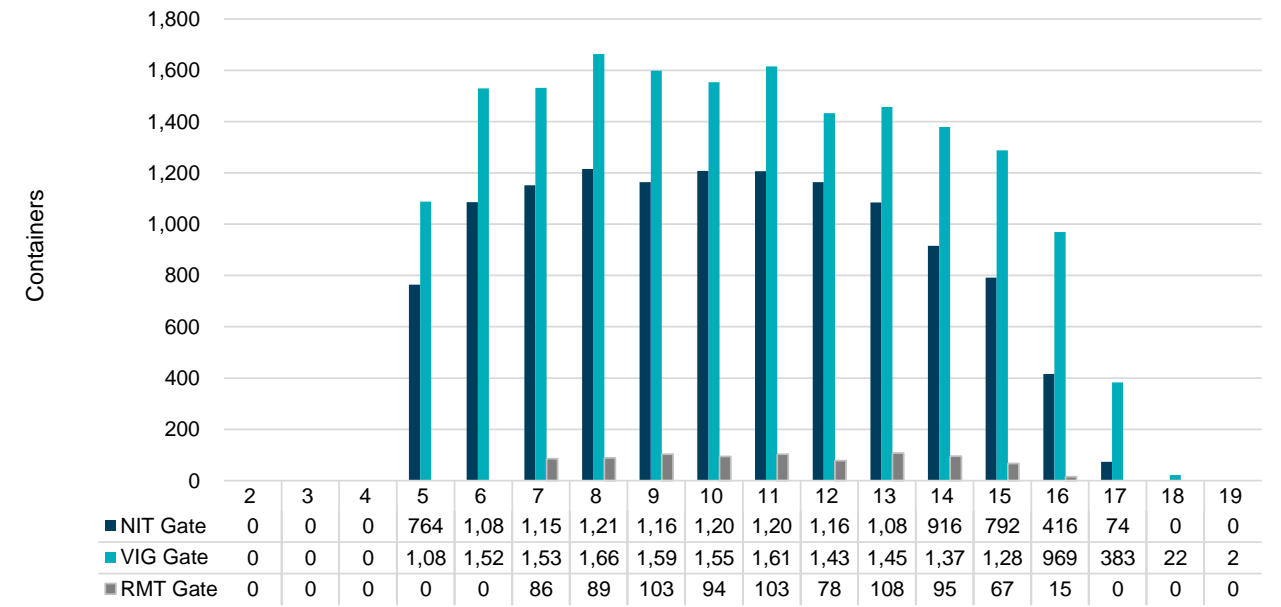

Port of Virginia Weekly Metrics

Gate Transactions

NIT Gate Transactions

VIG Gate Transactions

POV Gate Transactions

PPCY Gate Transactions

Please note: PPCY Gate Transactions are not included with POV Gate Transaction counts

Truck Reservation System and Hourly Transactions

NIT Truck Reservation Statistics

VIG Truck Reservation Statistics

POV Truck Reservation Statistics

POV Weekly Transactions by Terminal and Hour

Gate Containers and Dwell

NIT Gate Containers and Dwell

VIG Gate Containers and Dwell

Gate Transactions- Last 8 Weeks

POV Gate Containers and Dwell

Rail Containers and Dwell

NIT Rail Containers and Dwell

VIG Rail Containers and Dwell