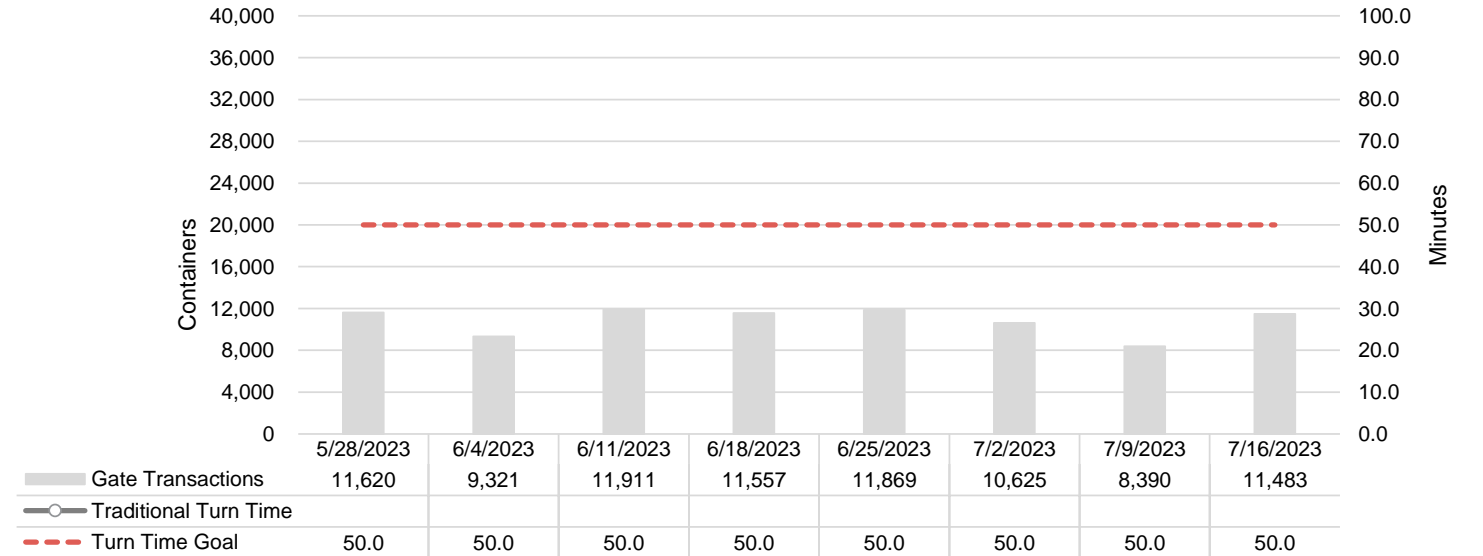

Port of Virginia Weekly Metrics

Gate Transactions

NIT Gate Transactions

VIG Gate Transactions

POV Gate Transactions

PPCY Gate Transactions

Please note: PPCY Gate Transactions are not included with POV Gate Transaction counts

Truck Reservation System and Hourly Transactions

NIT Truck Reservation Statistics

VIG Truck Reservation Statistics

POV Truck Reservation Statistics

POV Weekly Transactions by Terminal and Hour

Gate Containers and Dwell