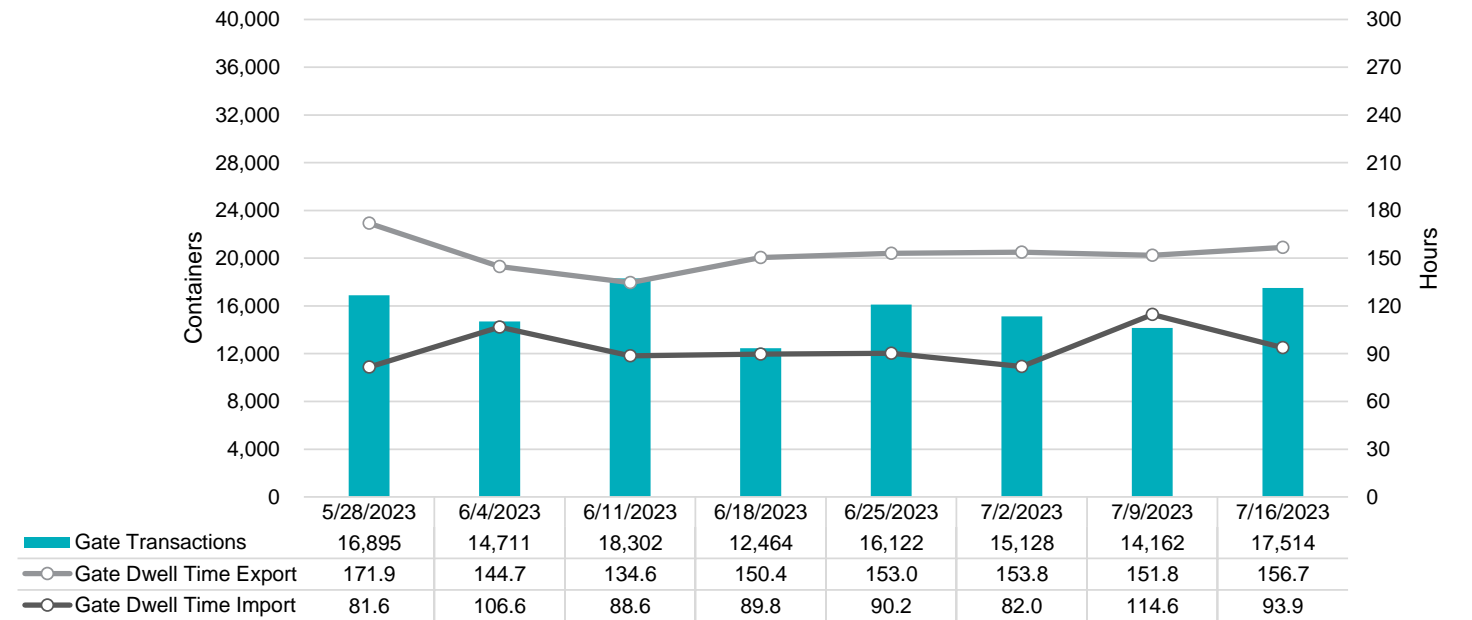

Port of Virginia Weekly Metrics

Gate Transactions

NIT Gate Transactions

VIG Gate Transactions

POV Gate Transactions

PPCY Gate Transactions

Please note: PPCY Gate Transactions are not included with POV Gate Transaction counts

Truck Reservation System and Hourly Transactions

NIT Truck Reservation Statistics

VIG Truck Reservation Statistics

POV Truck Reservation Statistics

POV Weekly Transactions by Terminal and Hour

Gate Containers and Dwell

NIT Gate Containers and Dwell

VIG Gate Containers and Dwell

Gate Transactions- Last 8 Weeks

POV Gate Containers and Dwell

Rail Containers and Dwell

NIT Rail Containers and Dwell

VIG Rail Containers and Dwell