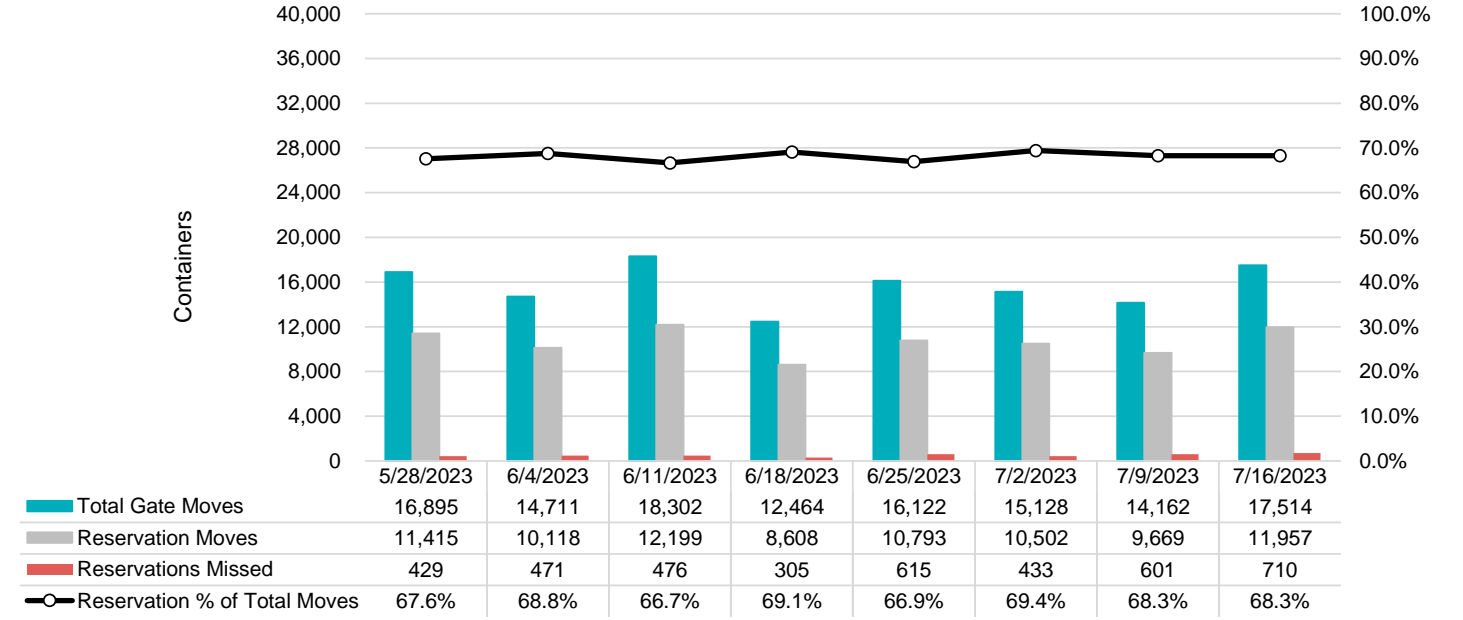

Port of Virginia Weekly Metrics

Gate Transactions

NIT Gate Transactions

VIG Gate Transactions

POV Gate Transactions

PPCY Gate Transactions

Please note: PPCY Gate Transactions are not included with POV Gate Transaction counts

Truck Reservation System and Hourly Transactions

NIT Truck Reservation Statistics

VIG Truck Reservation Statistics

POV Truck Reservation Statistics

POV Weekly Transactions by Terminal and Hour

Gate Containers and Dwell