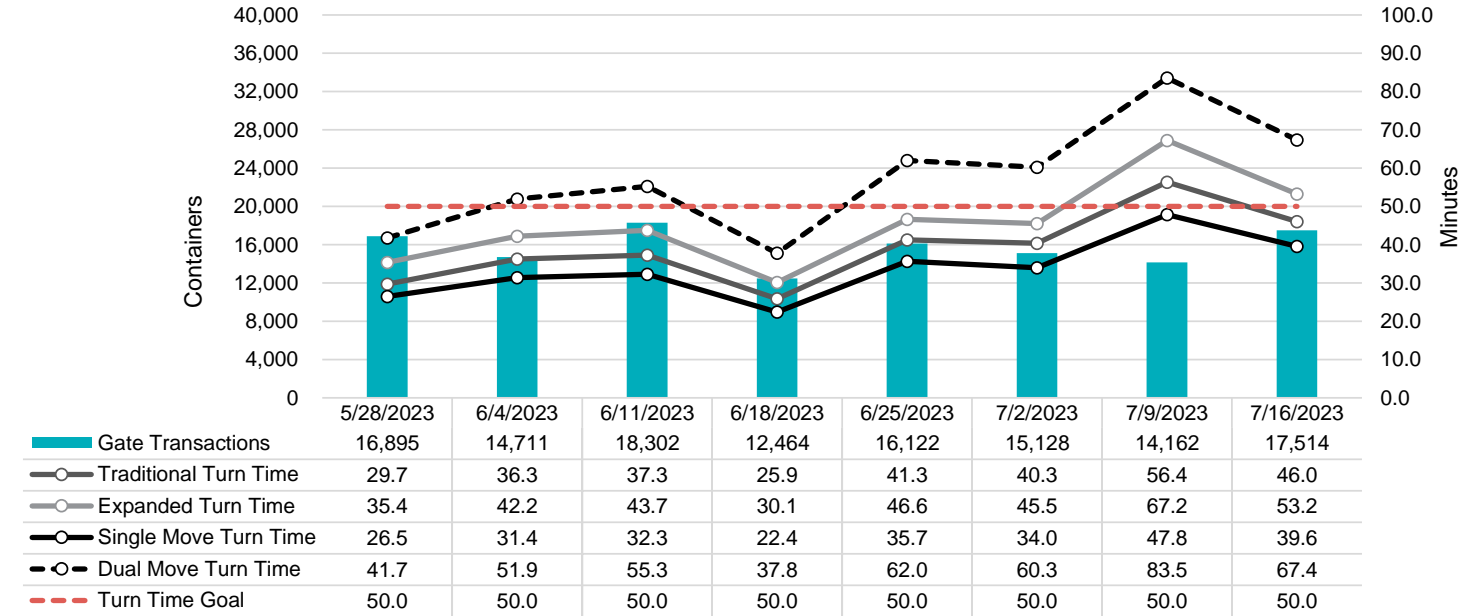

Port of Virginia Weekly Metrics

Gate Transactions

NIT Gate Transactions

VIG Gate Transactions

POV Gate Transactions

PPCY Gate Transactions

Please note: PPCY Gate Transactions are not included with POV Gate Transaction counts

Truck Reservation System and Hourly Transactions

NIT Truck Reservation Statistics

VIG Truck Reservation Statistics

POV Truck Reservation Statistics

POV Weekly Transactions by Terminal and Hour

Gate Containers and Dwell