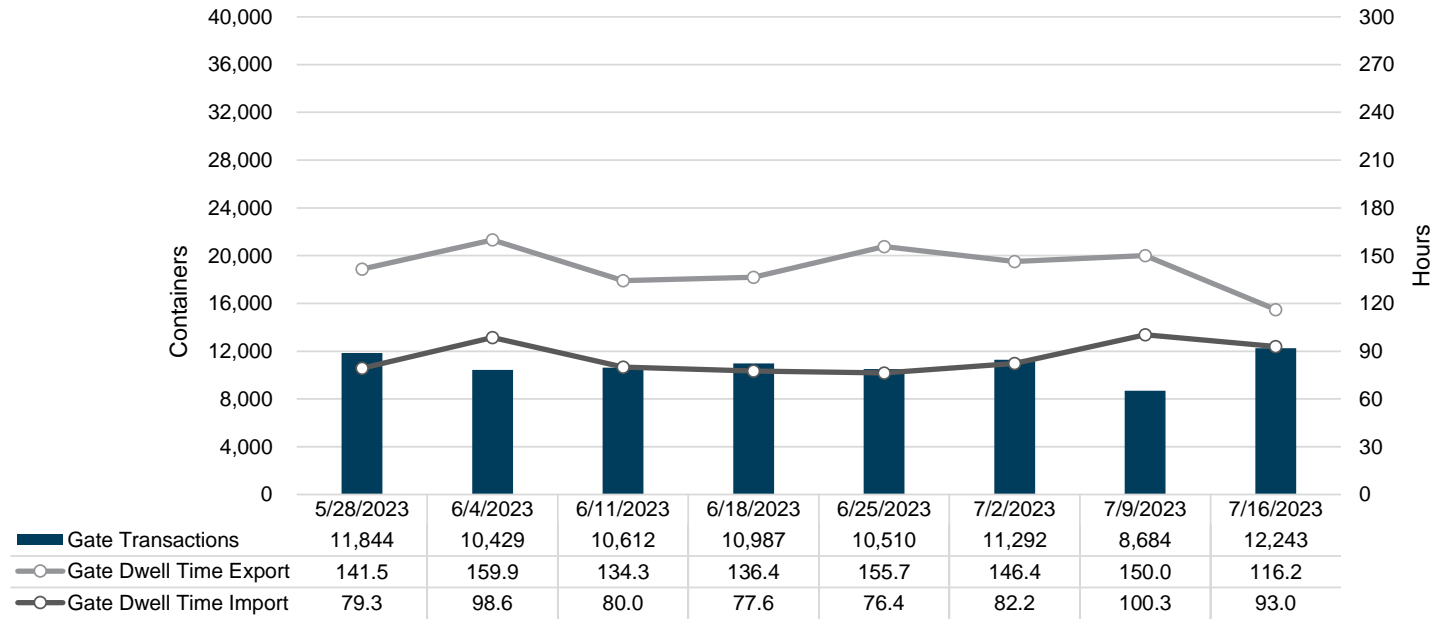

Port of Virginia Weekly Metrics

Gate Transactions

NIT Gate Transactions

VIG Gate Transactions

POV Gate Transactions

PPCY Gate Transactions

Please note: PPCY Gate Transactions are not included with POV Gate Transaction counts

Truck Reservation System and Hourly Transactions

NIT Truck Reservation Statistics

VIG Truck Reservation Statistics

POV Truck Reservation Statistics

POV Weekly Transactions by Terminal and Hour

Gate Containers and Dwell

NIT Gate Containers and Dwell

VIG Gate Containers and Dwell

Gate Transactions- Last 8 Weeks

POV Gate Containers and Dwell

Rail Containers and Dwell

NIT Rail Containers and Dwell

VIG Rail Containers and Dwell