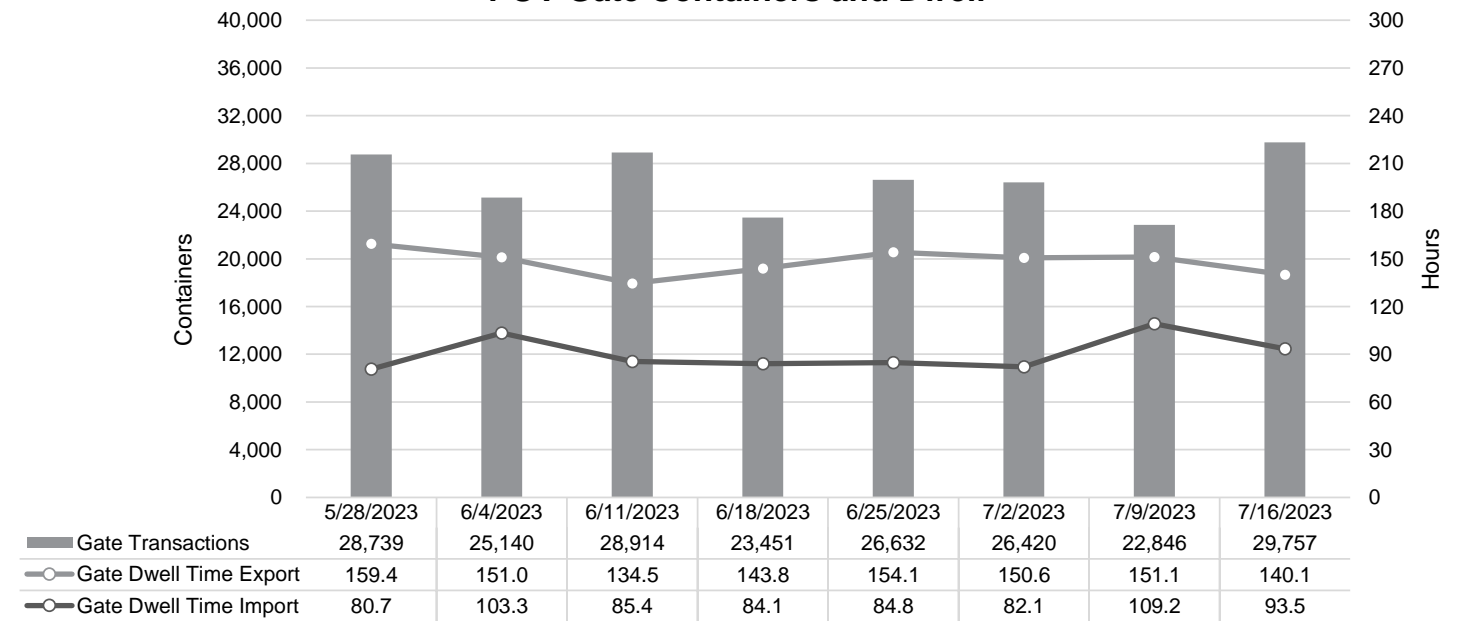

Truck Reservation System and Hourly Transactions

NIT Truck Reservation Statistics

VIG Truck Reservation Statistics

POV Truck Reservation Statistics

POV Weekly Transactions by Terminal and Hour

Gate Containers and Dwell

NIT Gate Containers and Dwell

VIG Gate Containers and Dwell

Gate Transactions- Last 8 Weeks

POV Gate Containers and Dwell

Rail Containers and Dwell

NIT Rail Containers and Dwell

VIG Rail Containers and Dwell