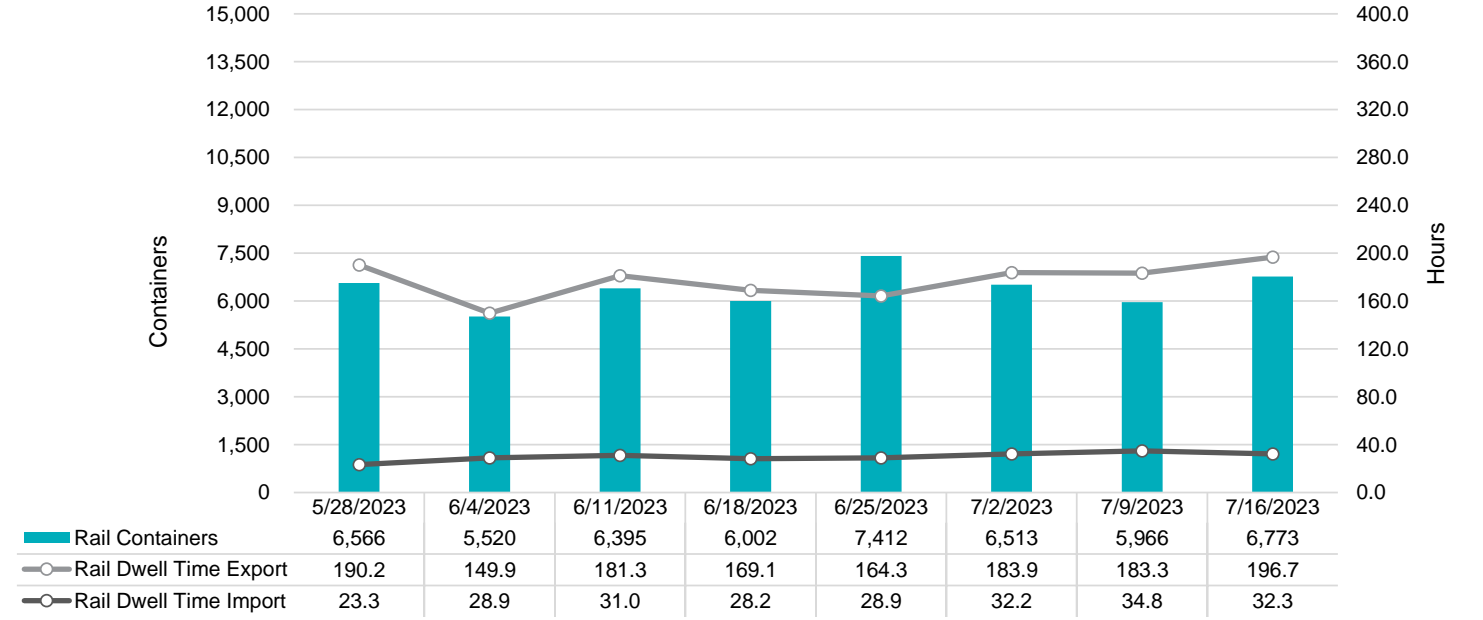

NIT Gate Containers and Dwell

VIG Gate Containers and Dwell

Gate Transactions- Last 8 Weeks

POV Gate Containers and Dwell

Rail Containers and Dwell

NIT Rail Containers and Dwell

VIG Rail Containers and Dwell

Rail Containers- Last 8 Weeks

POV Rail Containers and Dwell