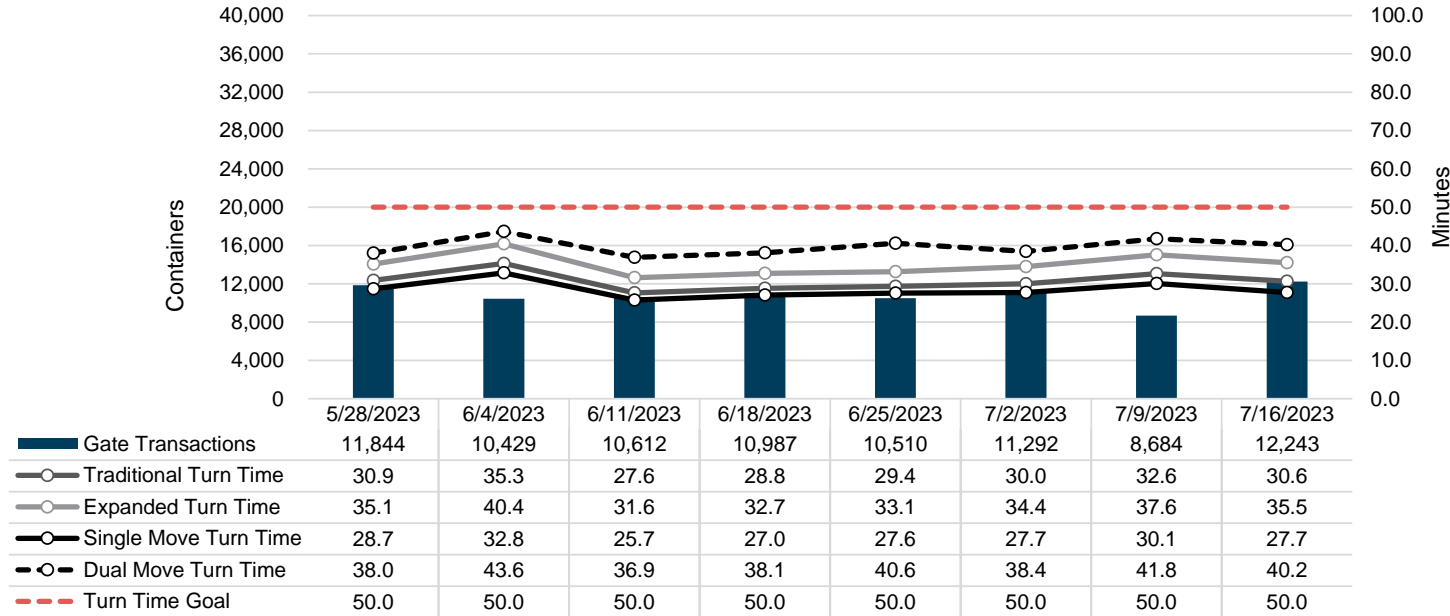

Port of Virginia Weekly Metrics

Gate Transactions

NIT Gate Transactions

VIG Gate Transactions

POV Gate Transactions

PPCY Gate Transactions

Please note: PPCY Gate Transactions are not included with POV Gate Transaction counts

Truck Reservation System and Hourly Transactions

NIT Truck Reservation Statistics

VIG Truck Reservation Statistics

POV Truck Reservation Statistics

POV Weekly Transactions by Terminal and Hour

Gate Containers and Dwell