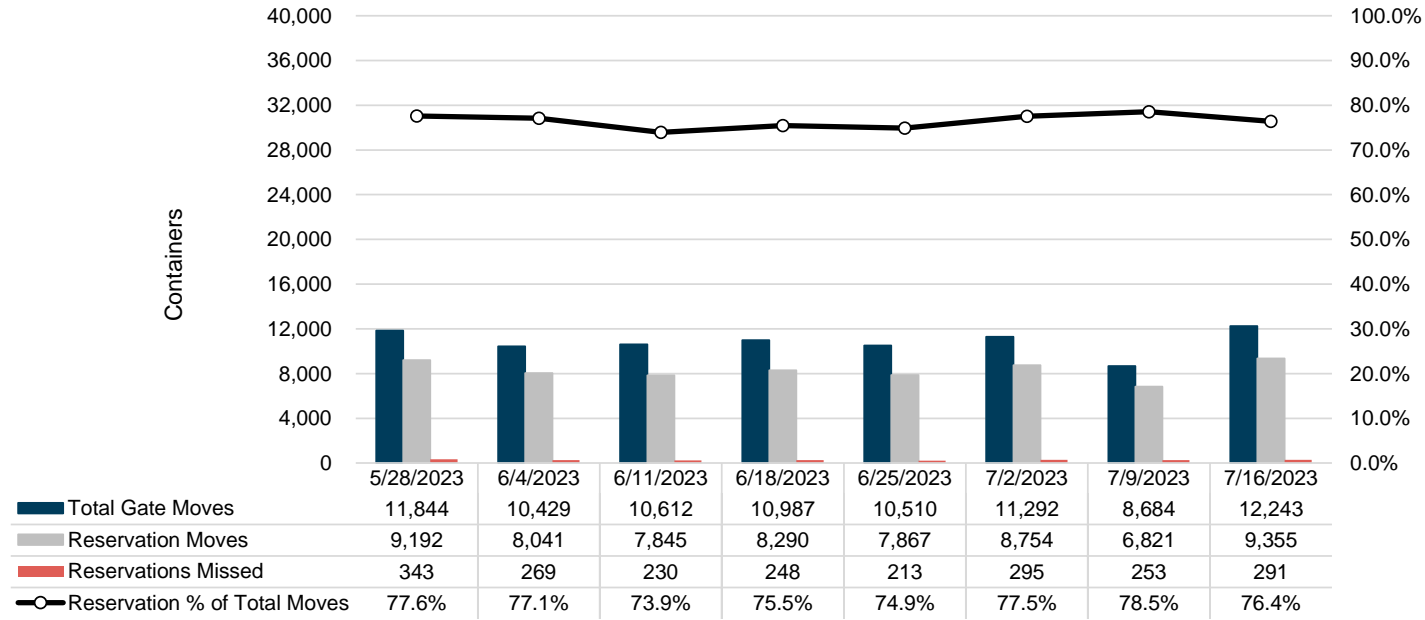

Port of Virginia Weekly Metrics

Gate Transactions

NIT Gate Transactions

VIG Gate Transactions

POV Gate Transactions

PPCY Gate Transactions

Please note: PPCY Gate Transactions are not included with POV Gate Transaction counts

Truck Reservation System and Hourly Transactions

NIT Truck Reservation Statistics

VIG Truck Reservation Statistics

POV Truck Reservation Statistics

POV Weekly Transactions by Terminal and Hour

Gate Containers and Dwell