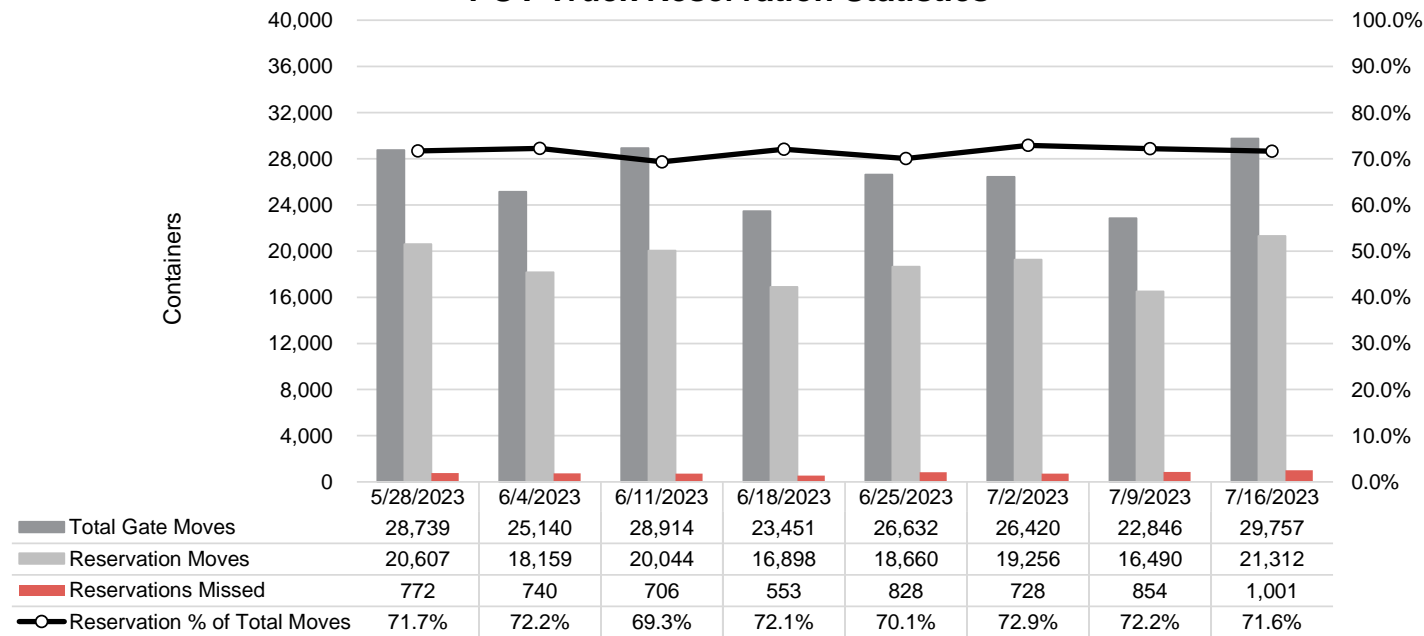

Port of Virginia Weekly Metrics

Gate Transactions

NIT Gate Transactions

VIG Gate Transactions

POV Gate Transactions

PPCY Gate Transactions

Please note: PPCY Gate Transactions are not included with POV Gate Transaction counts

Truck Reservation System and Hourly Transactions

NIT Truck Reservation Statistics

VIG Truck Reservation Statistics

POV Truck Reservation Statistics

POV Weekly Transactions by Terminal and Hour

Gate Containers and Dwell

NIT Gate Containers and Dwell

VIG Gate Containers and Dwell

Gate Transactions- Last 8 Weeks

POV Gate Containers and Dwell

Rail Containers and Dwell

NIT Rail Containers and Dwell

VIG Rail Containers and Dwell