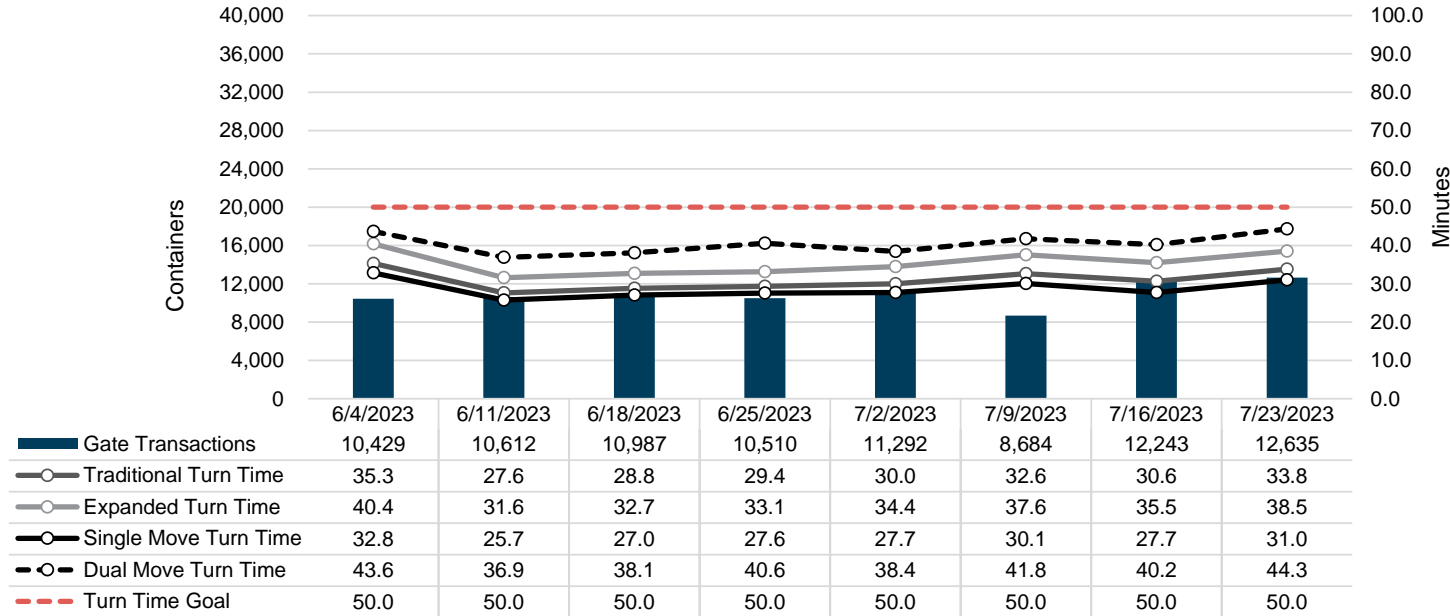

Port of Virginia Weekly Metrics

Gate Transactions

NIT Gate Transactions