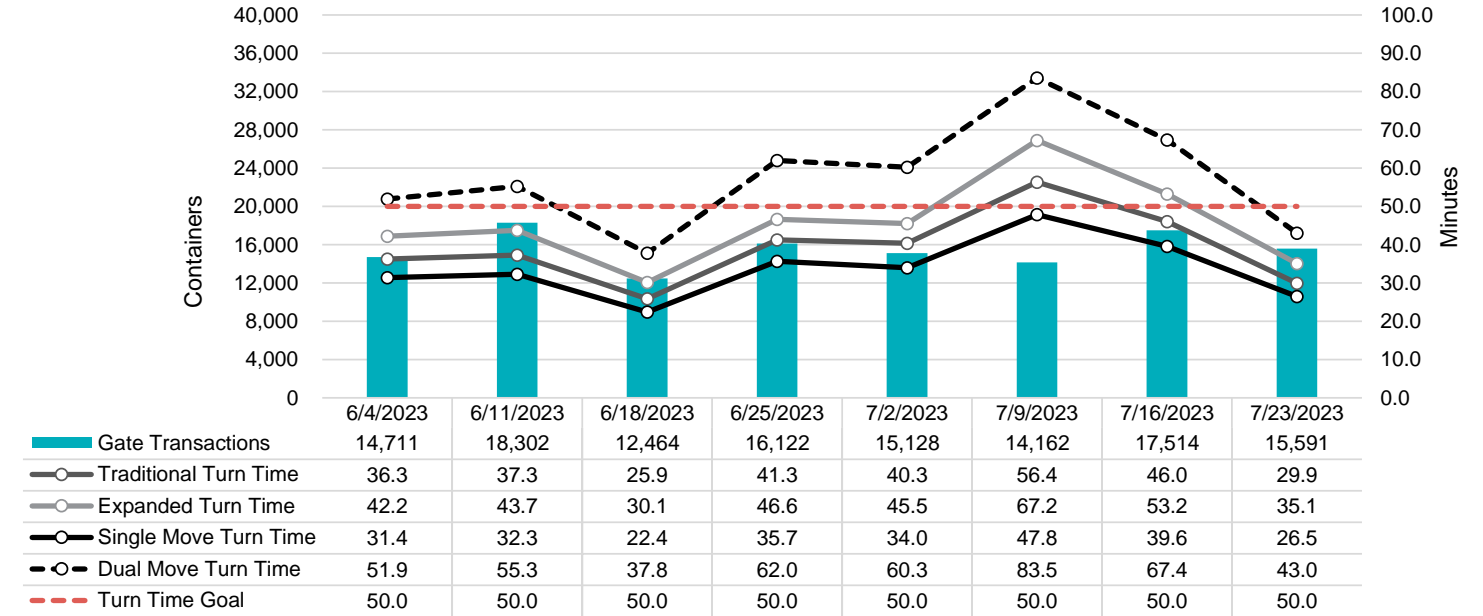

VIG Gate Transactions