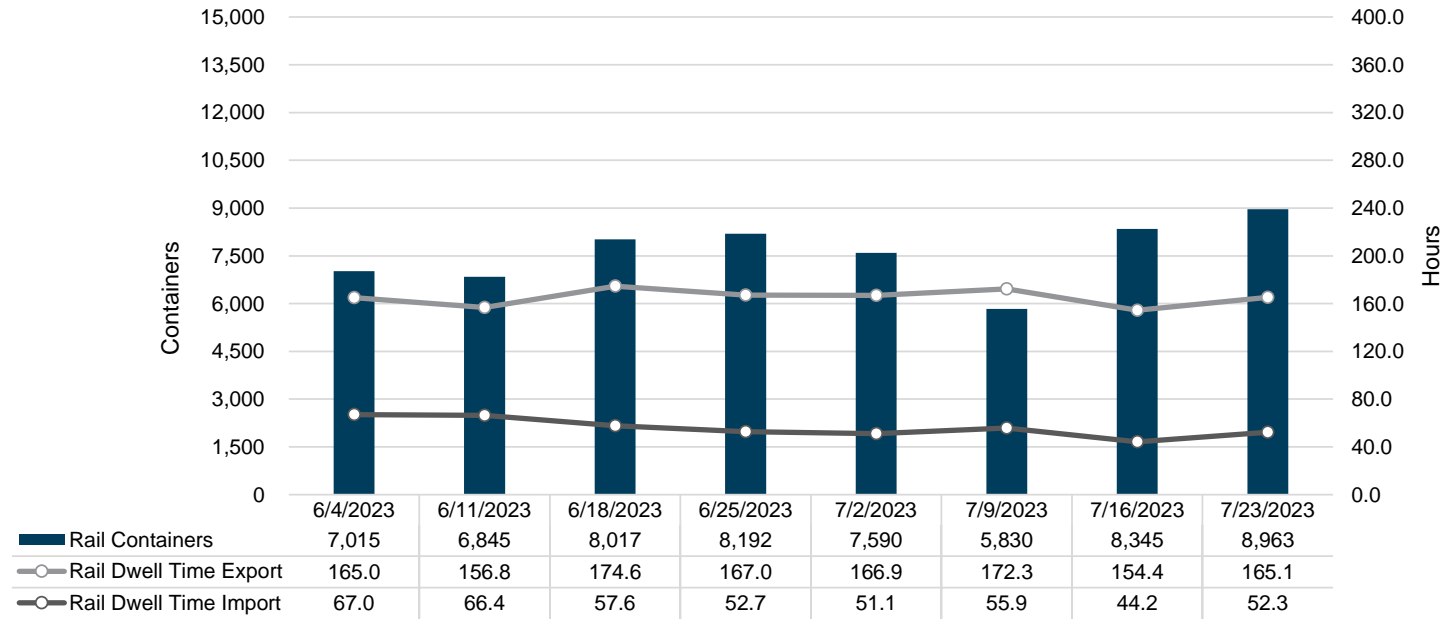

Rail Containers and Dwell

NIT Rail Containers and Dwell