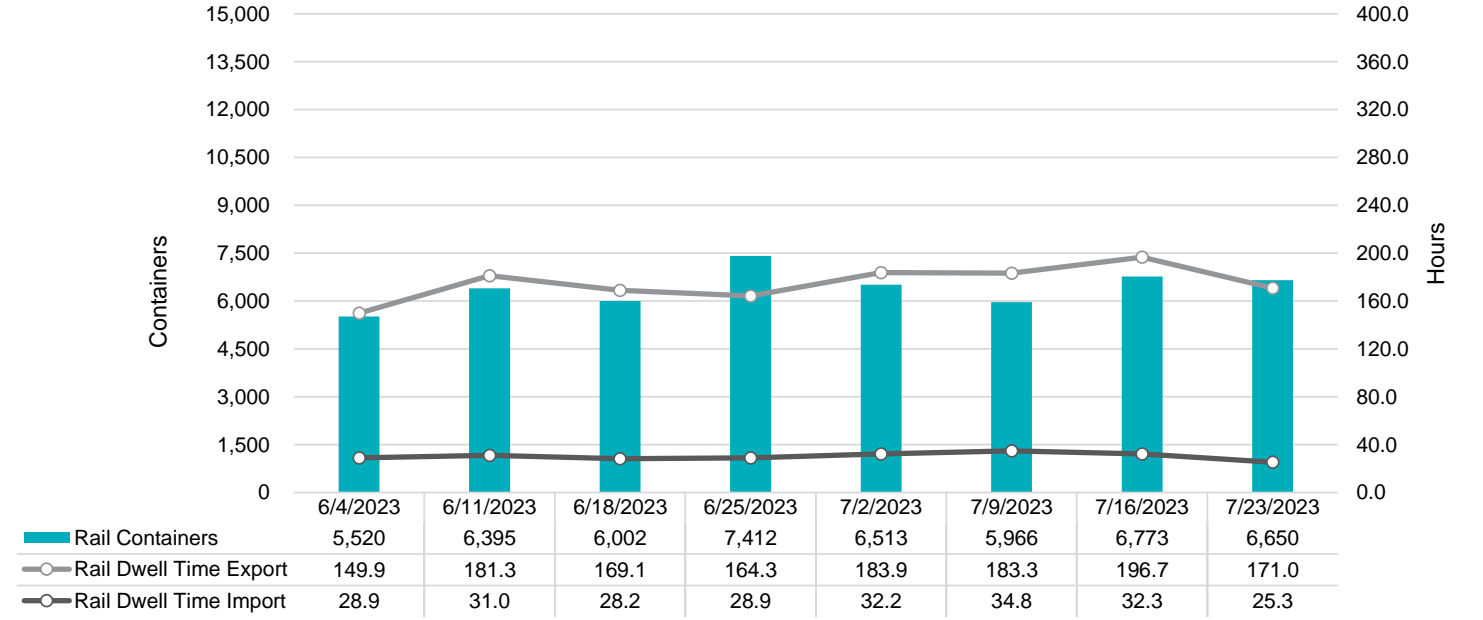

VIG Rail Containers and Dwell