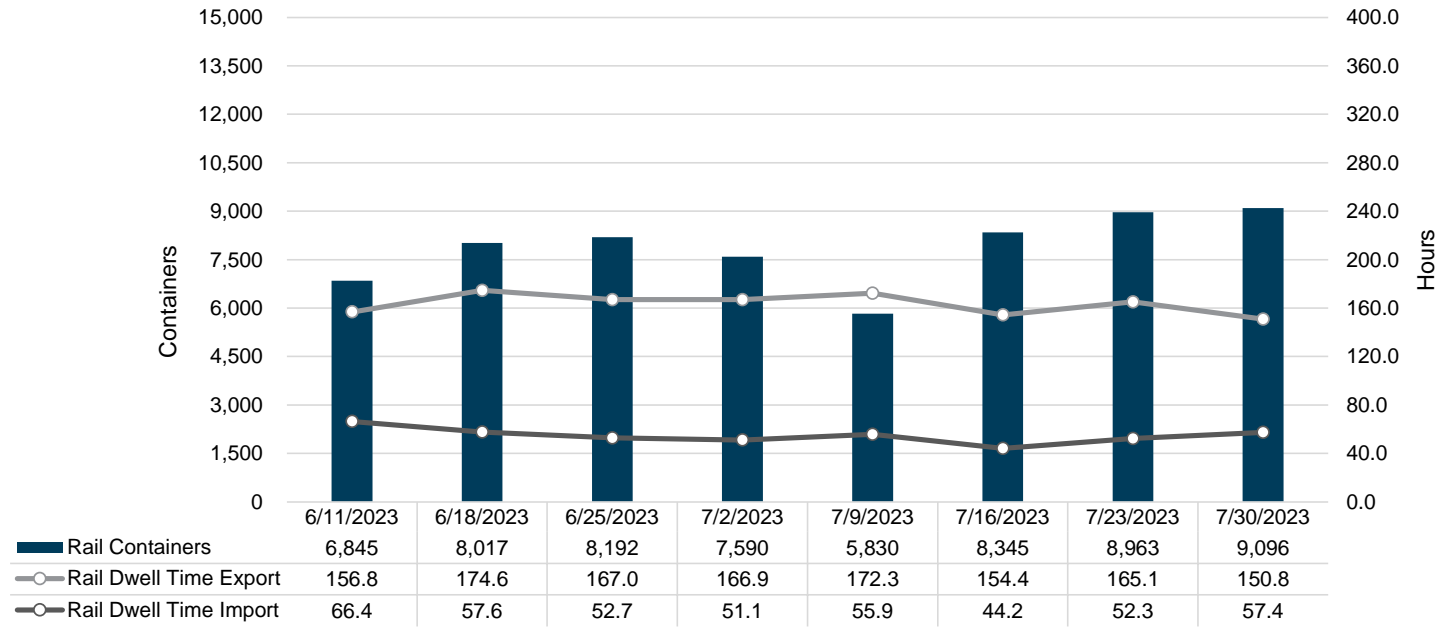

Rail Containers and Dwell

NIT Rail Containers and Dwell