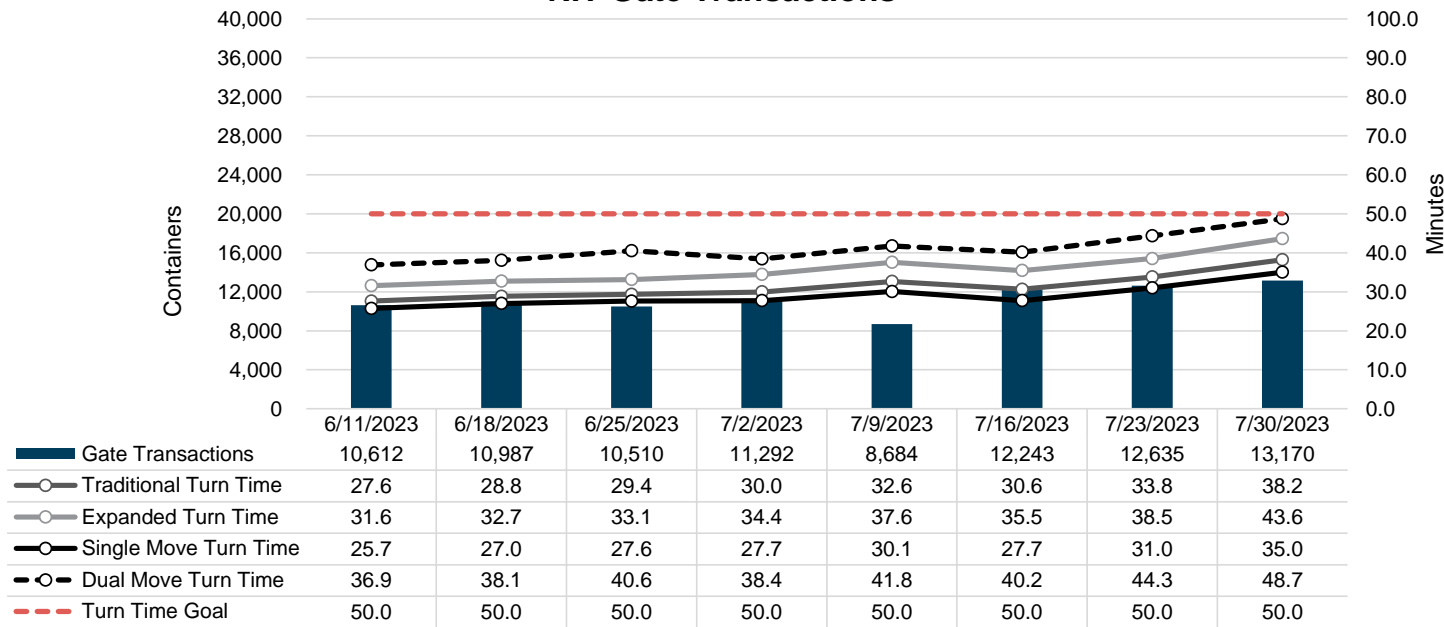

Port of Virginia Weekly Metrics

Gate Transactions

NIT Gate Transactions