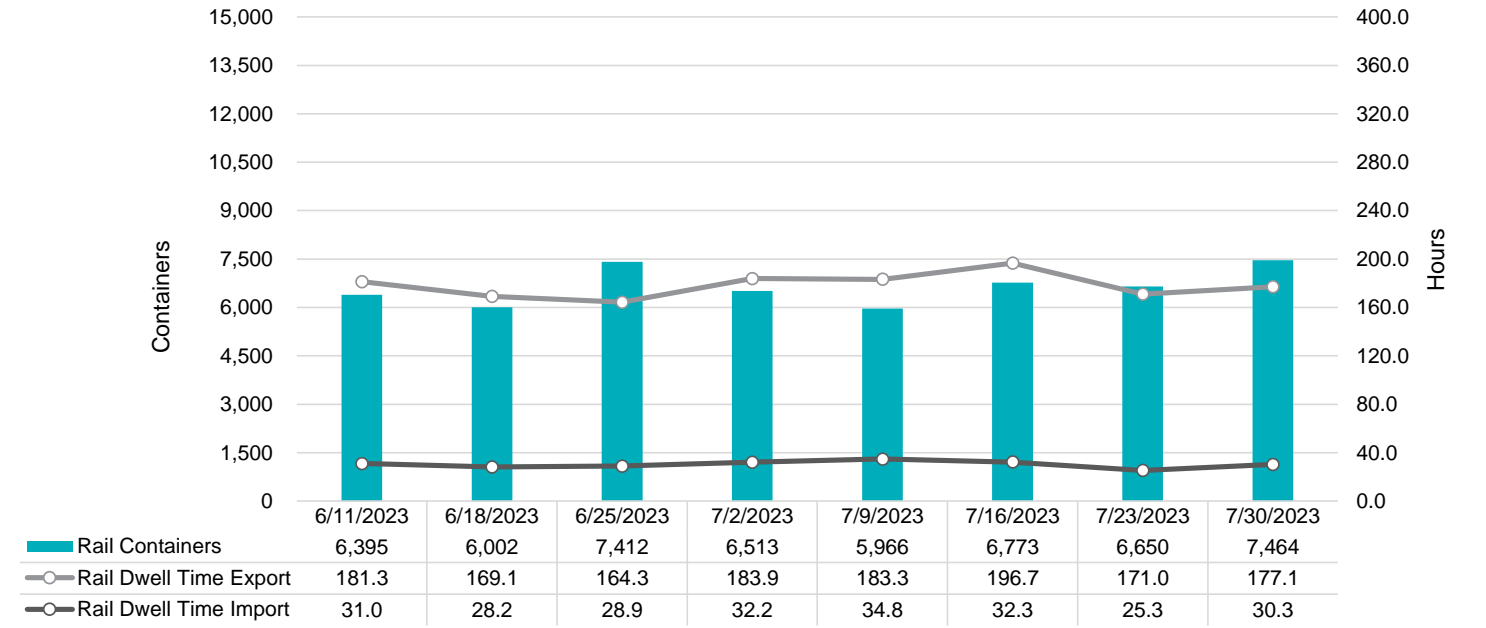

VIG Rail Containers and Dwell