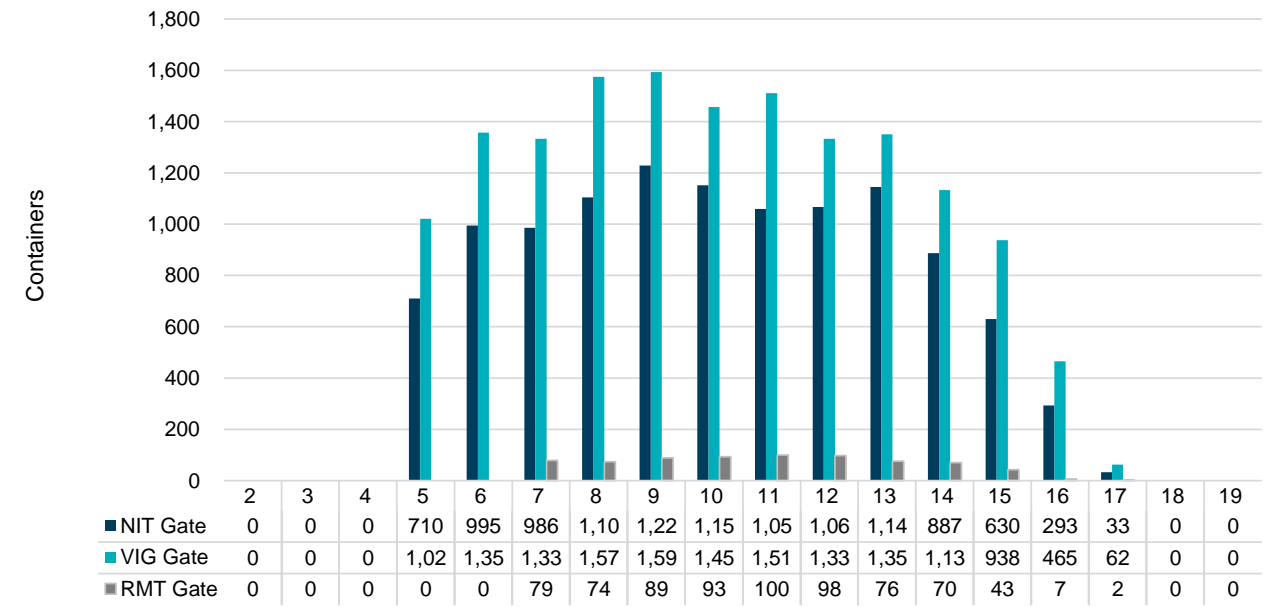

Port of Virginia Weekly Metrics

Gate Transactions

NIT Gate Transactions

VIG Gate Transactions

POV Gate Transactions

PPCY Gate Transactions

Please note: PPCY Gate Transactions are not included with POV Gate Transaction counts

Truck Reservation System and Hourly Transactions

NIT Truck Reservation Statistics

VIG Truck Reservation Statistics

POV Truck Reservation Statistics

POV Weekly Transactions by Terminal and Hour

Gate Containers and Dwell

NIT Gate Containers and Dwell

VIG Gate Containers and Dwell

Gate Transactions- Last 8 Weeks

POV Gate Containers and Dwell

Rail Containers and Dwell

NIT Rail Containers and Dwell

VIG Rail Containers and Dwell