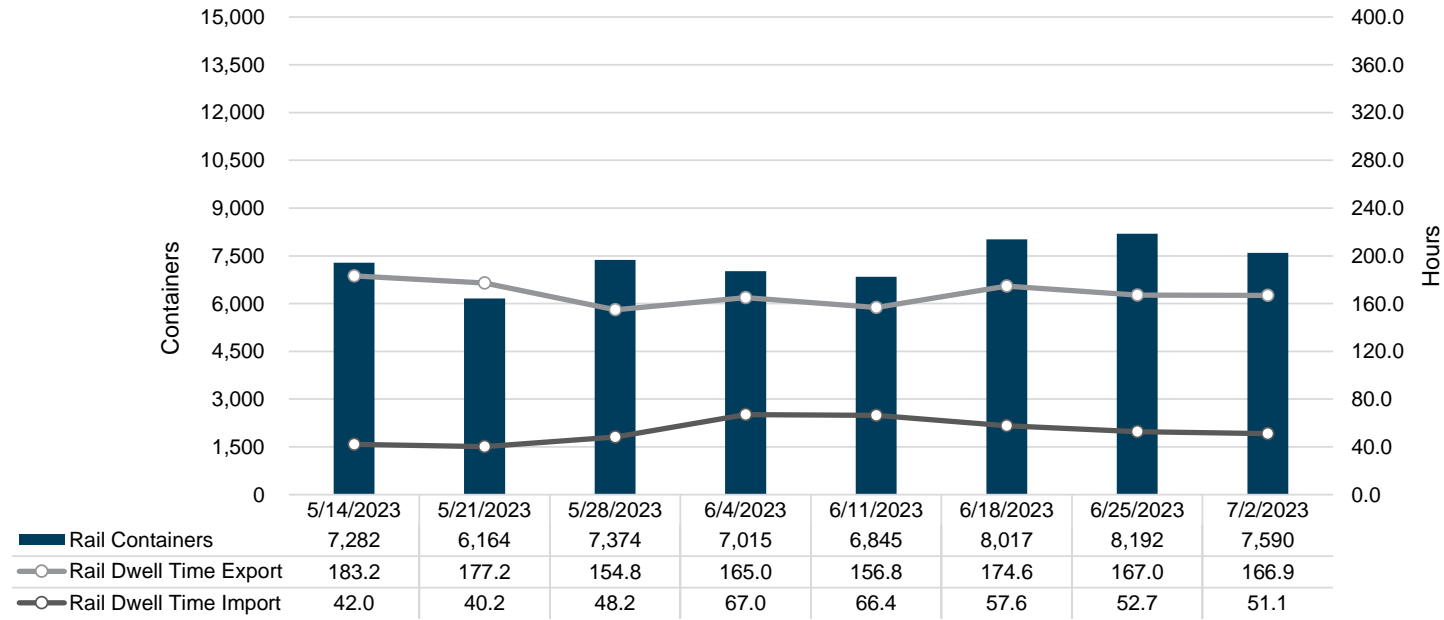

NIT Gate Containers and Dwell

VIG Gate Containers and Dwell

Gate Transactions- Last 8 Weeks

POV Gate Containers and Dwell

Rail Containers and Dwell

NIT Rail Containers and Dwell

VIG Rail Containers and Dwell

Rail Containers- Last 8 Weeks

POV Rail Containers and Dwell