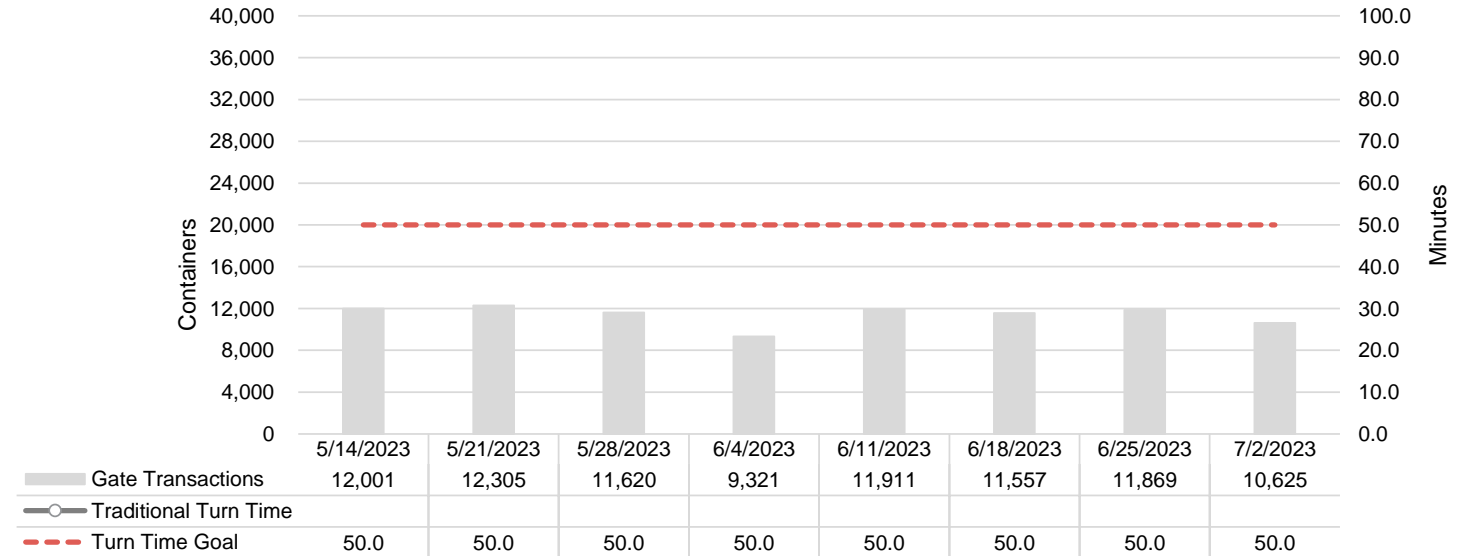

Port of Virginia Weekly Metrics

Gate Transactions

NIT Gate Transactions

VIG Gate Transactions

POV Gate Transactions

PPCY Gate Transactions

Please note: PPCY Gate Transactions are not included with POV Gate Transaction counts

Truck Reservation System and Hourly Transactions

NIT Truck Reservation Statistics

VIG Truck Reservation Statistics

POV Truck Reservation Statistics

POV Weekly Transactions by Terminal and Hour

Gate Containers and Dwell