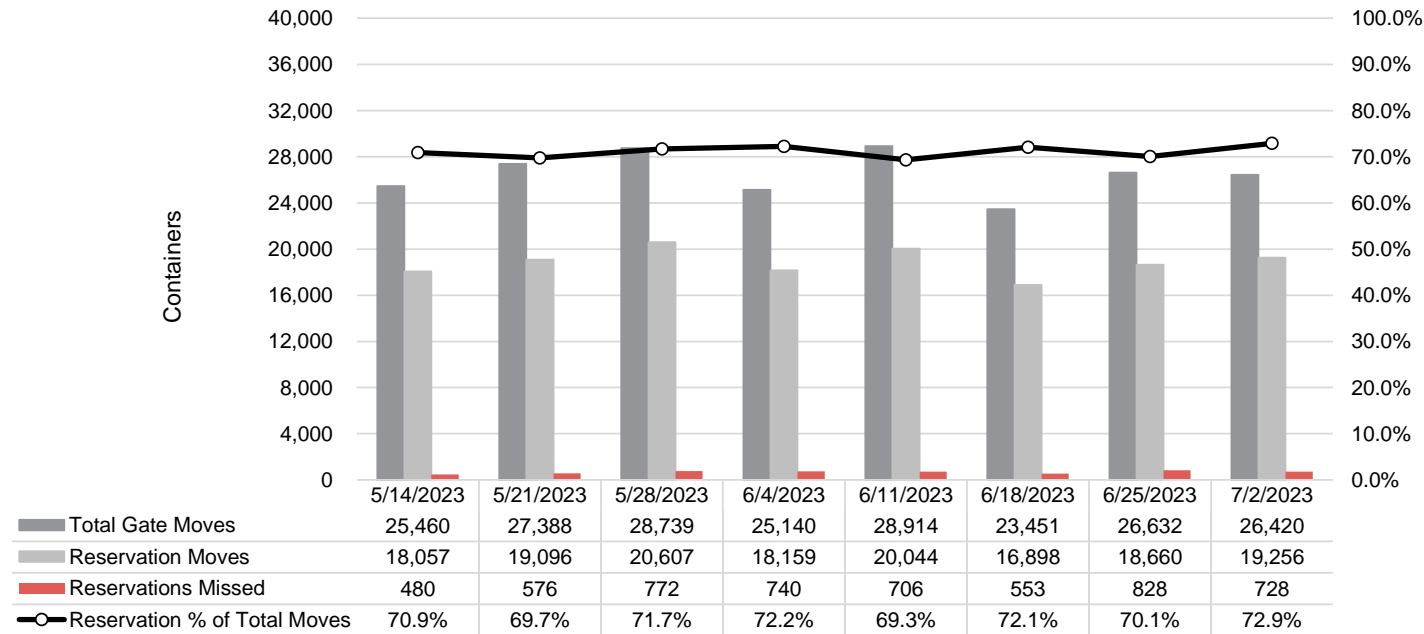

Port of Virginia Weekly Metrics

Gate Transactions

NIT Gate Transactions

VIG Gate Transactions

POV Gate Transactions

PPCY Gate Transactions

Please note: PPCY Gate Transactions are not included with POV Gate Transaction counts

Truck Reservation System and Hourly Transactions

NIT Truck Reservation Statistics

VIG Truck Reservation Statistics

POV Truck Reservation Statistics

POV Weekly Transactions by Terminal and Hour

Gate Containers and Dwell

NIT Gate Containers and Dwell

VIG Gate Containers and Dwell

Gate Transactions- Last 8 Weeks

POV Gate Containers and Dwell

Rail Containers and Dwell

NIT Rail Containers and Dwell

VIG Rail Containers and Dwell