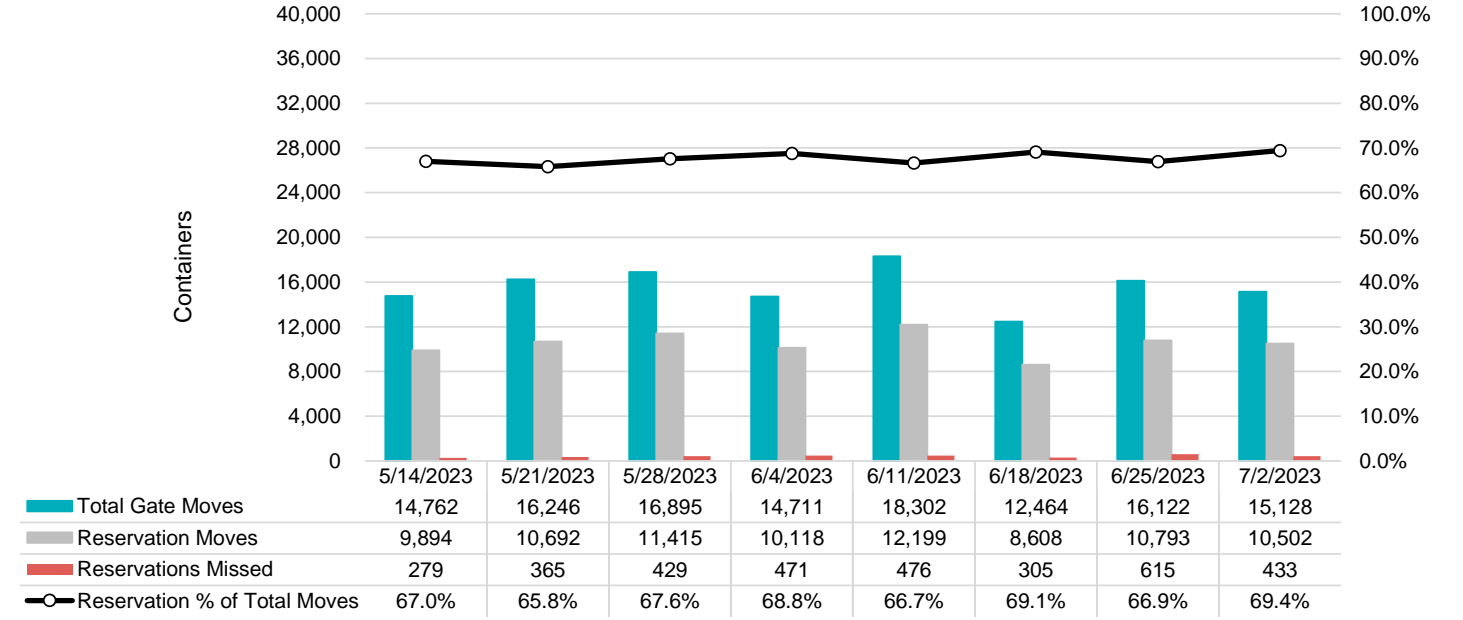

Port of Virginia Weekly Metrics

Gate Transactions

NIT Gate Transactions

VIG Gate Transactions

POV Gate Transactions

PPCY Gate Transactions

Please note: PPCY Gate Transactions are not included with POV Gate Transaction counts

Truck Reservation System and Hourly Transactions

NIT Truck Reservation Statistics

VIG Truck Reservation Statistics

POV Truck Reservation Statistics

POV Weekly Transactions by Terminal and Hour

Gate Containers and Dwell