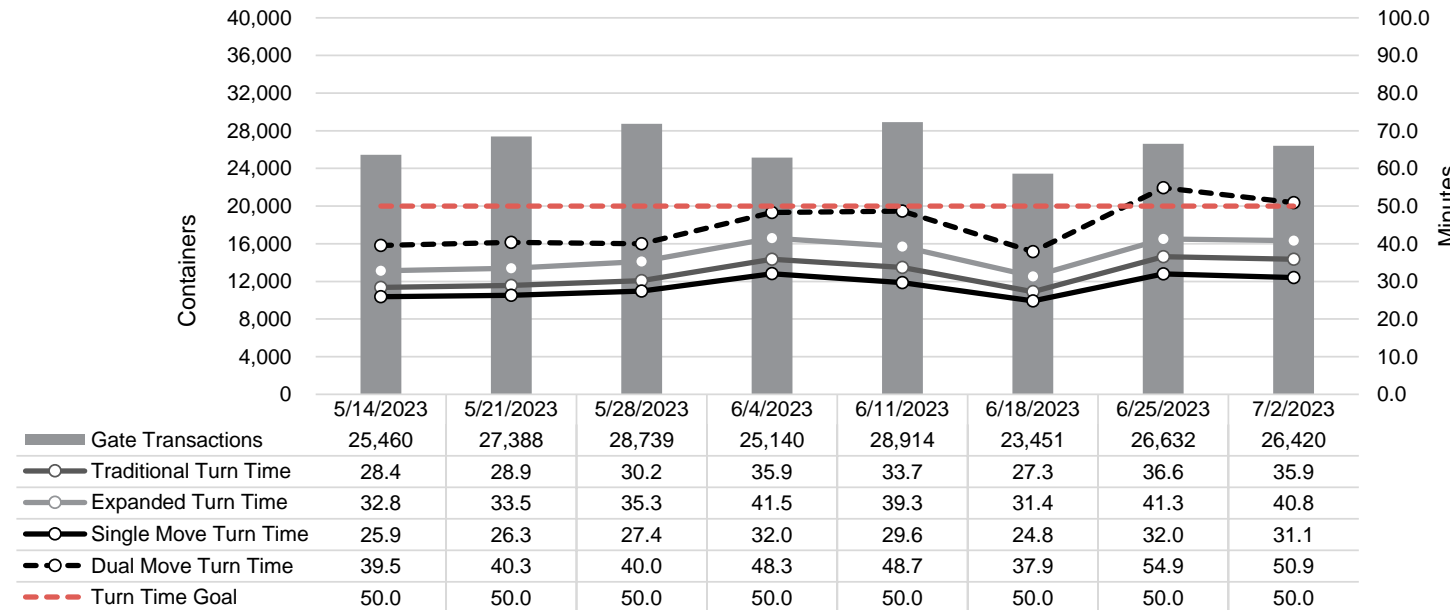

Port of Virginia Weekly Metrics

Gate Transactions

NIT Gate Transactions

VIG Gate Transactions

POV Gate Transactions

PPCY Gate Transactions

Please note: PPCY Gate Transactions are not included with POV Gate Transaction counts

Truck Reservation System and Hourly Transactions

NIT Truck Reservation Statistics

VIG Truck Reservation Statistics

POV Truck Reservation Statistics

POV Weekly Transactions by Terminal and Hour

Gate Containers and Dwell