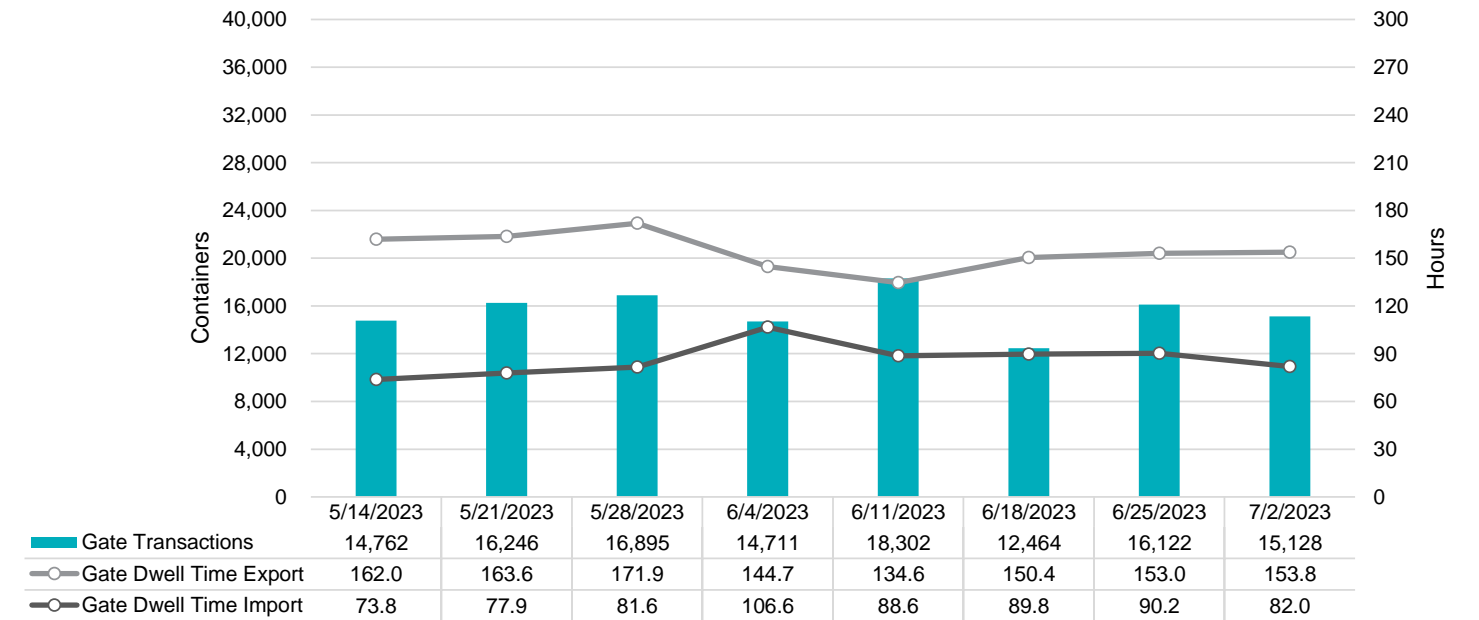

Port of Virginia Weekly Metrics

Gate Transactions

NIT Gate Transactions

VIG Gate Transactions

POV Gate Transactions

PPCY Gate Transactions

Please note: PPCY Gate Transactions are not included with POV Gate Transaction counts

Truck Reservation System and Hourly Transactions

NIT Truck Reservation Statistics

VIG Truck Reservation Statistics

POV Truck Reservation Statistics

POV Weekly Transactions by Terminal and Hour

Gate Containers and Dwell

NIT Gate Containers and Dwell

VIG Gate Containers and Dwell

Gate Transactions- Last 8 Weeks

POV Gate Containers and Dwell

Rail Containers and Dwell

NIT Rail Containers and Dwell

VIG Rail Containers and Dwell