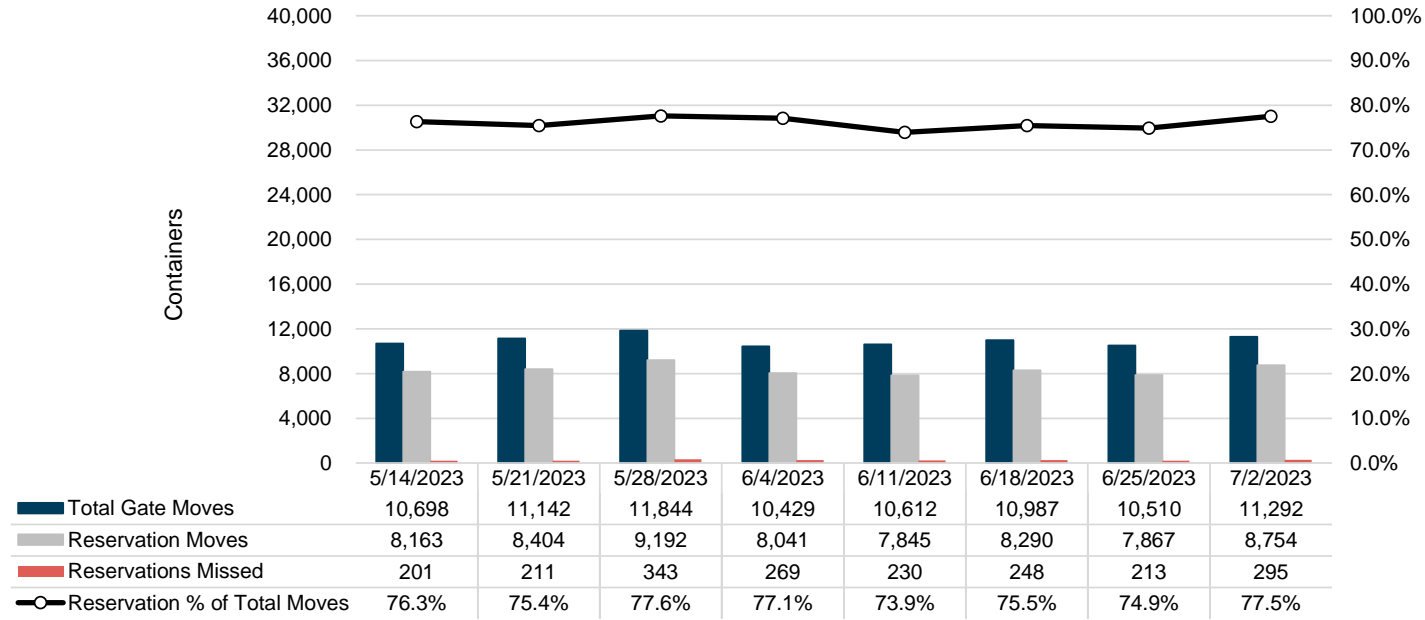

Port of Virginia Weekly Metrics

Gate Transactions

NIT Gate Transactions

VIG Gate Transactions

POV Gate Transactions

PPCY Gate Transactions

Please note: PPCY Gate Transactions are not included with POV Gate Transaction counts

Truck Reservation System and Hourly Transactions

NIT Truck Reservation Statistics

VIG Truck Reservation Statistics

POV Truck Reservation Statistics

POV Weekly Transactions by Terminal and Hour

Gate Containers and Dwell