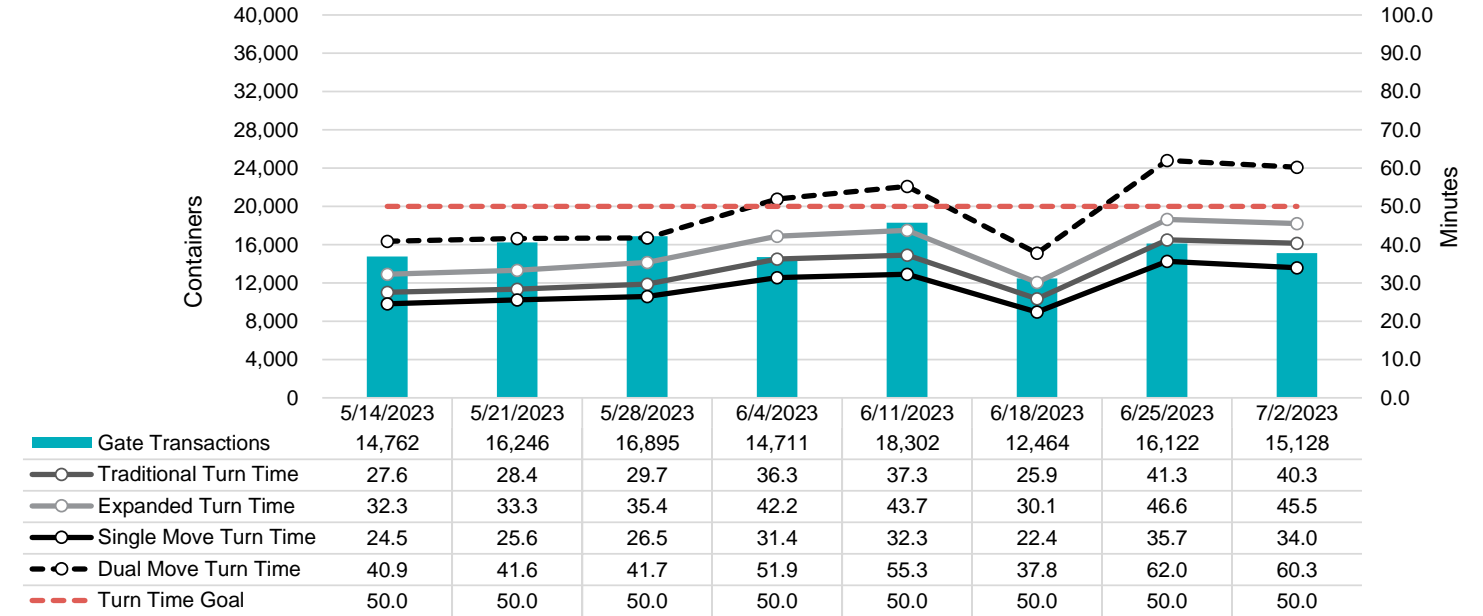

Port of Virginia Weekly Metrics

Gate Transactions

NIT Gate Transactions

VIG Gate Transactions

POV Gate Transactions

PPCY Gate Transactions

Please note: PPCY Gate Transactions are not included with POV Gate Transaction counts

Truck Reservation System and Hourly Transactions

NIT Truck Reservation Statistics

VIG Truck Reservation Statistics

POV Truck Reservation Statistics

POV Weekly Transactions by Terminal and Hour

Gate Containers and Dwell