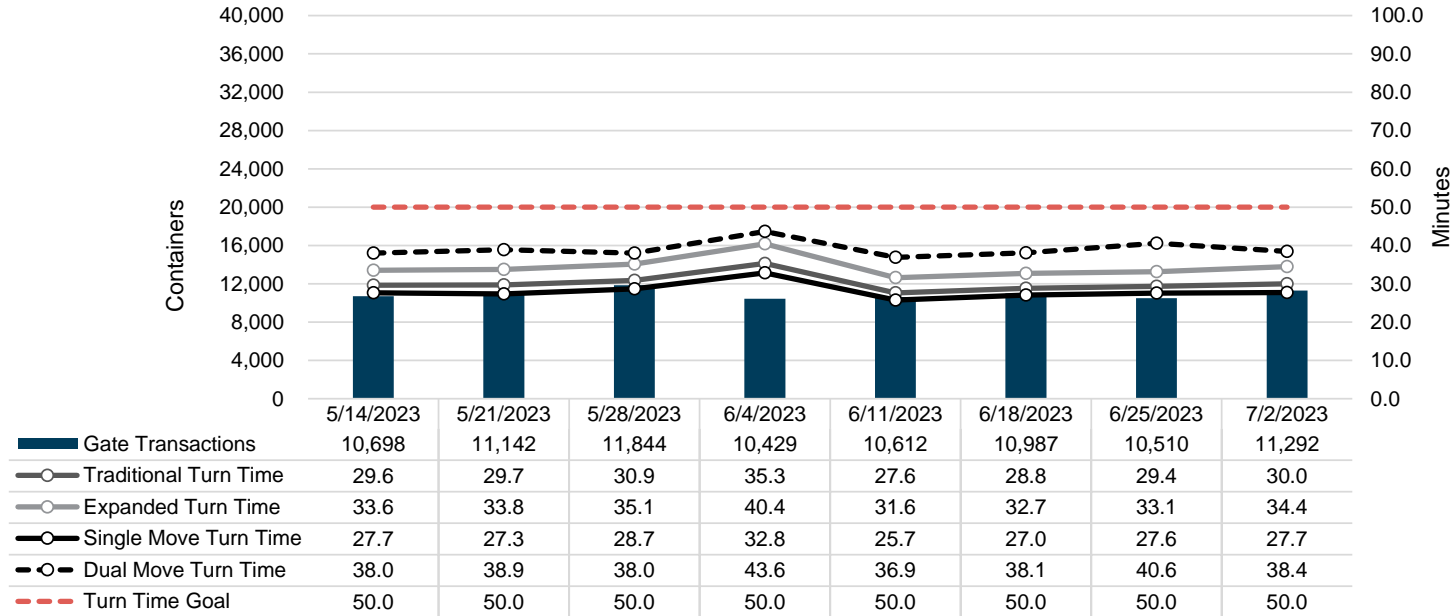

Port of Virginia Weekly Metrics

Gate Transactions

NIT Gate Transactions

VIG Gate Transactions

POV Gate Transactions

PPCY Gate Transactions

Please note: PPCY Gate Transactions are not included with POV Gate Transaction counts

Truck Reservation System and Hourly Transactions

NIT Truck Reservation Statistics

VIG Truck Reservation Statistics

POV Truck Reservation Statistics

POV Weekly Transactions by Terminal and Hour

Gate Containers and Dwell