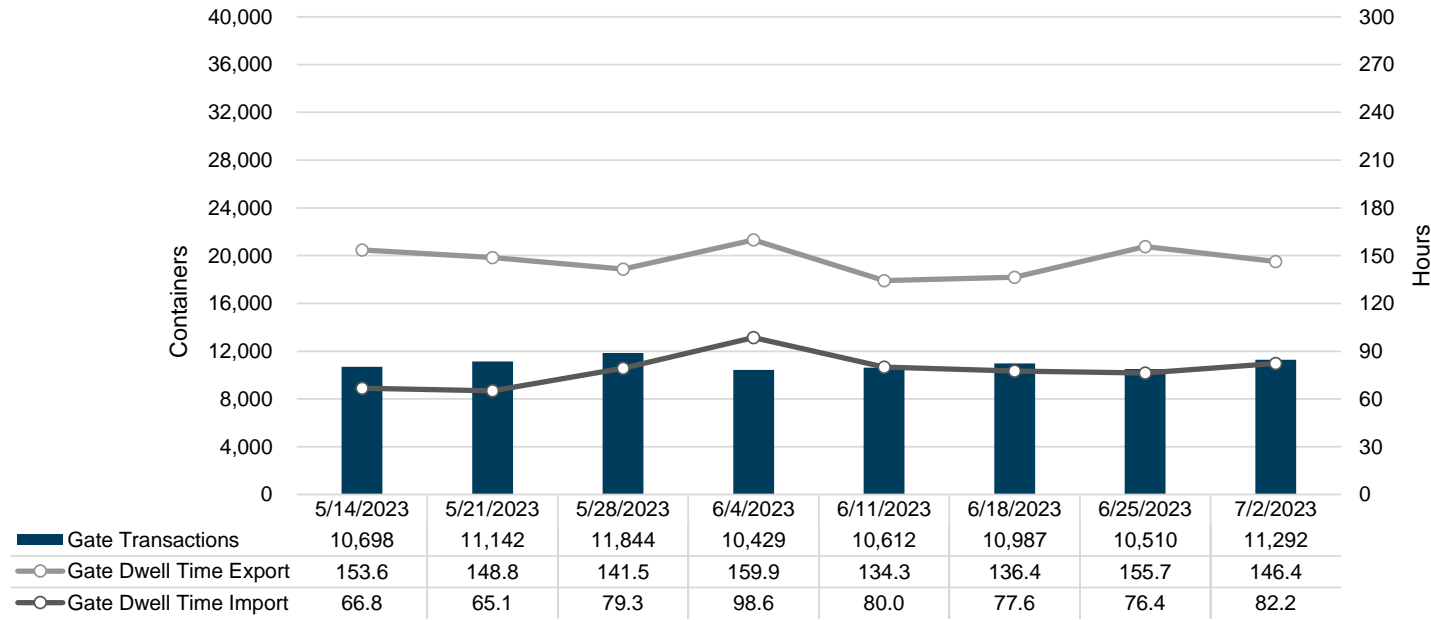

Port of Virginia Weekly Metrics

Gate Transactions

NIT Gate Transactions

VIG Gate Transactions

POV Gate Transactions

PPCY Gate Transactions

Please note: PPCY Gate Transactions are not included with POV Gate Transaction counts

Truck Reservation System and Hourly Transactions

NIT Truck Reservation Statistics

VIG Truck Reservation Statistics

POV Truck Reservation Statistics

POV Weekly Transactions by Terminal and Hour

Gate Containers and Dwell

NIT Gate Containers and Dwell

VIG Gate Containers and Dwell

Gate Transactions- Last 8 Weeks

POV Gate Containers and Dwell

Rail Containers and Dwell

NIT Rail Containers and Dwell

VIG Rail Containers and Dwell