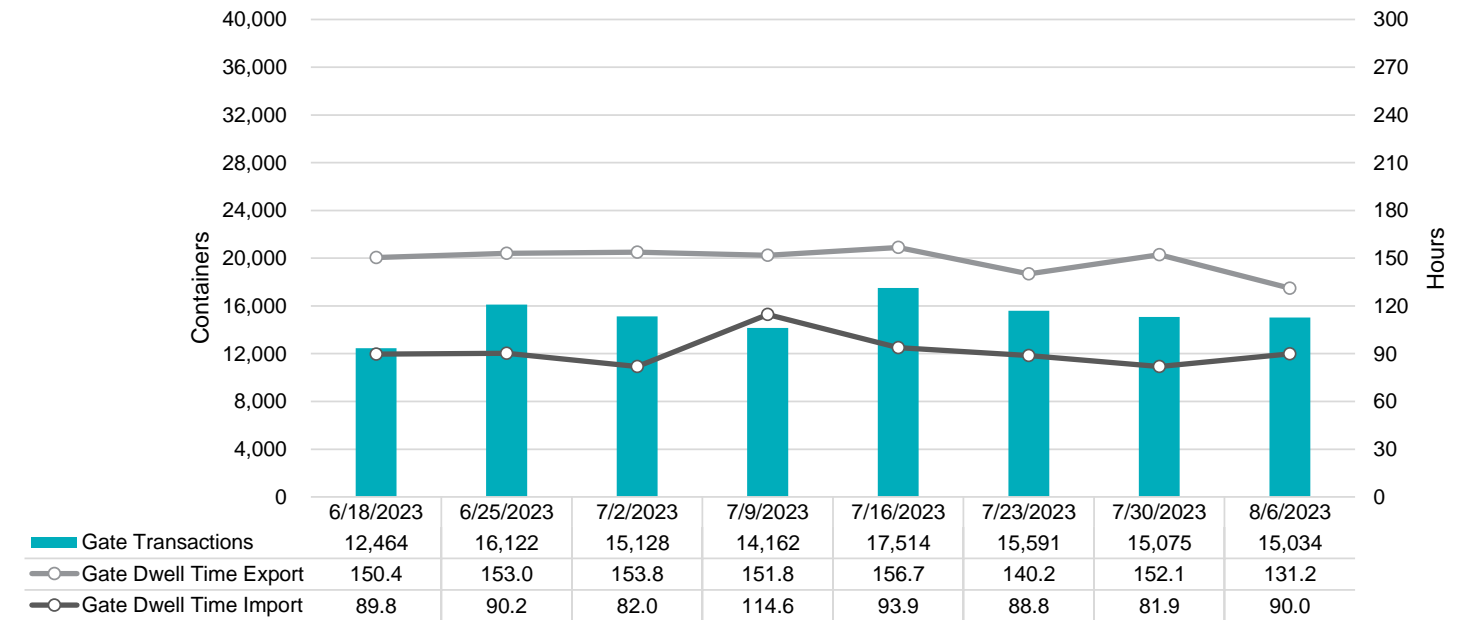

Port of Virginia Weekly Metrics

Gate Transactions

NIT Gate Transactions

VIG Gate Transactions

POV Gate Transactions

PPCY Gate Transactions

Please note: PPCY Gate Transactions are not included with POV Gate Transaction counts

Truck Reservation System and Hourly Transactions

NIT Truck Reservation Statistics

VIG Truck Reservation Statistics

POV Truck Reservation Statistics

POV Weekly Transactions by Terminal and Hour

Gate Containers and Dwell

NIT Gate Containers and Dwell

VIG Gate Containers and Dwell

Gate Transactions- Last 8 Weeks

POV Gate Containers and Dwell

Rail Containers and Dwell

NIT Rail Containers and Dwell

VIG Rail Containers and Dwell