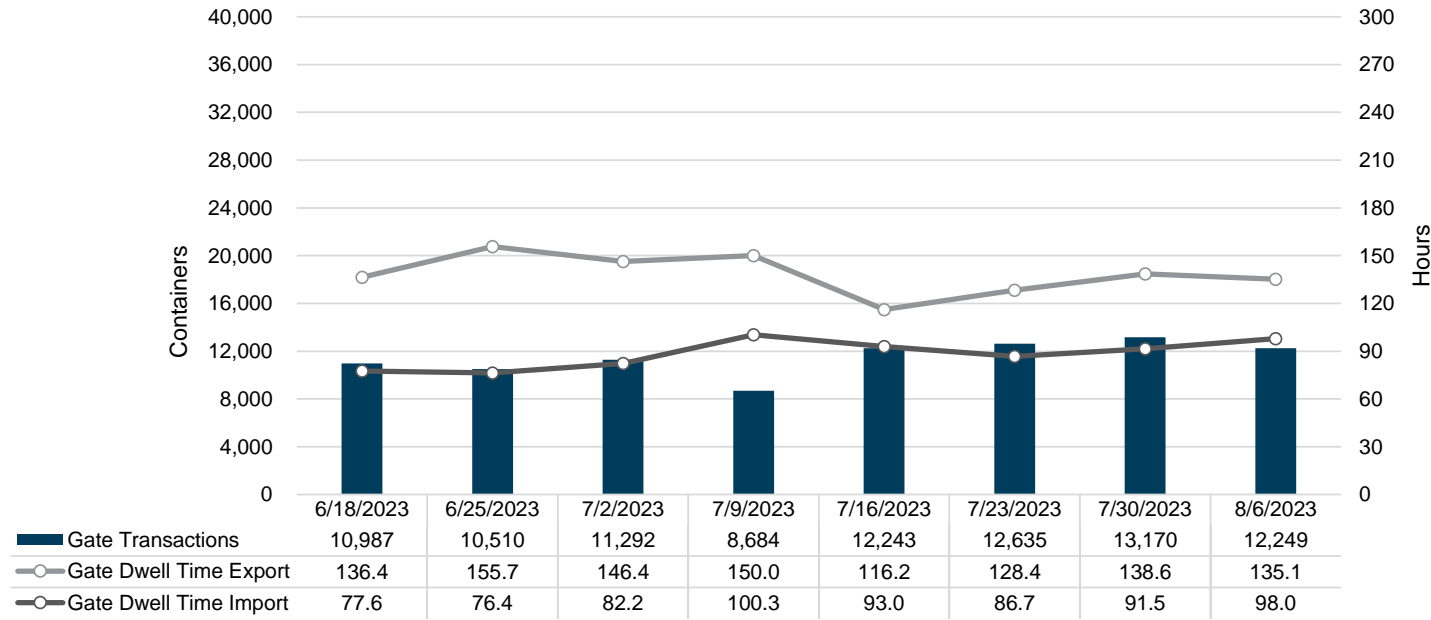

Port of Virginia Weekly Metrics

Gate Transactions

NIT Gate Transactions

VIG Gate Transactions

POV Gate Transactions

PPCY Gate Transactions

Please note: PPCY Gate Transactions are not included with POV Gate Transaction counts

Truck Reservation System and Hourly Transactions

NIT Truck Reservation Statistics

VIG Truck Reservation Statistics

POV Truck Reservation Statistics

POV Weekly Transactions by Terminal and Hour

Gate Containers and Dwell

NIT Gate Containers and Dwell

VIG Gate Containers and Dwell

Gate Transactions- Last 8 Weeks

POV Gate Containers and Dwell

Rail Containers and Dwell

NIT Rail Containers and Dwell

VIG Rail Containers and Dwell