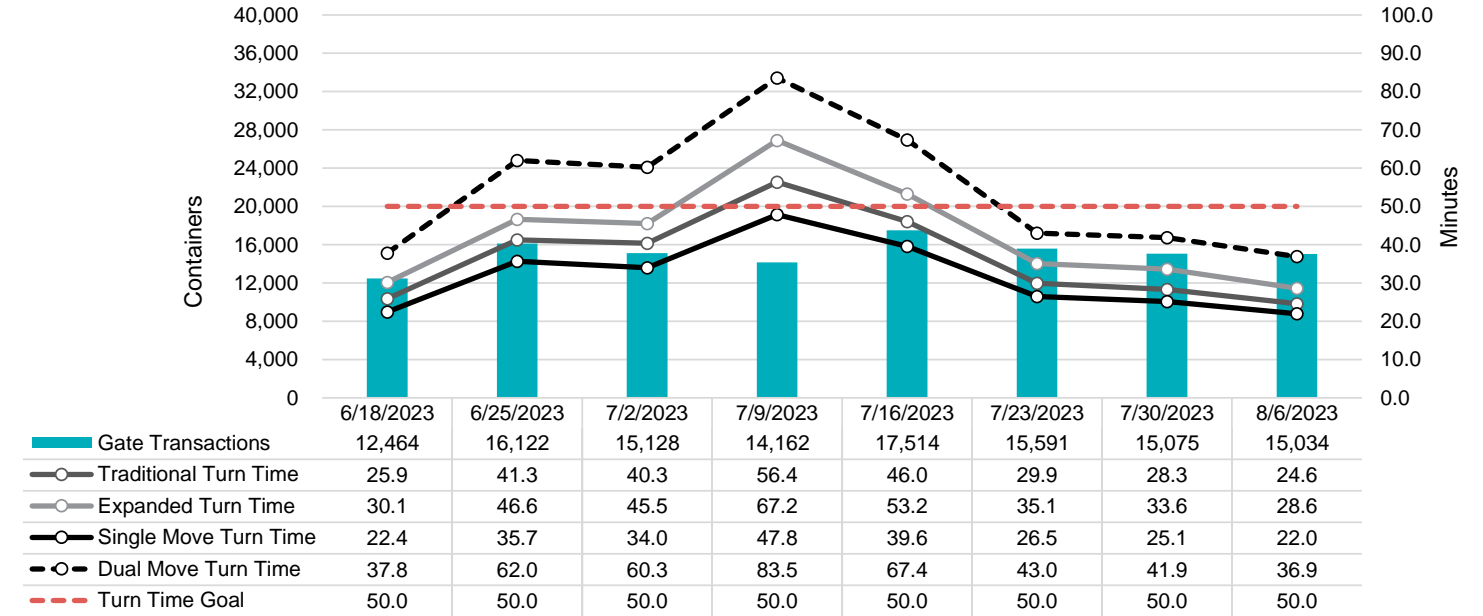

Port of Virginia Weekly Metrics

Gate Transactions

NIT Gate Transactions

VIG Gate Transactions

POV Gate Transactions

PPCY Gate Transactions

Please note: PPCY Gate Transactions are not included with POV Gate Transaction counts

Truck Reservation System and Hourly Transactions

NIT Truck Reservation Statistics

VIG Truck Reservation Statistics

POV Truck Reservation Statistics

POV Weekly Transactions by Terminal and Hour

Gate Containers and Dwell