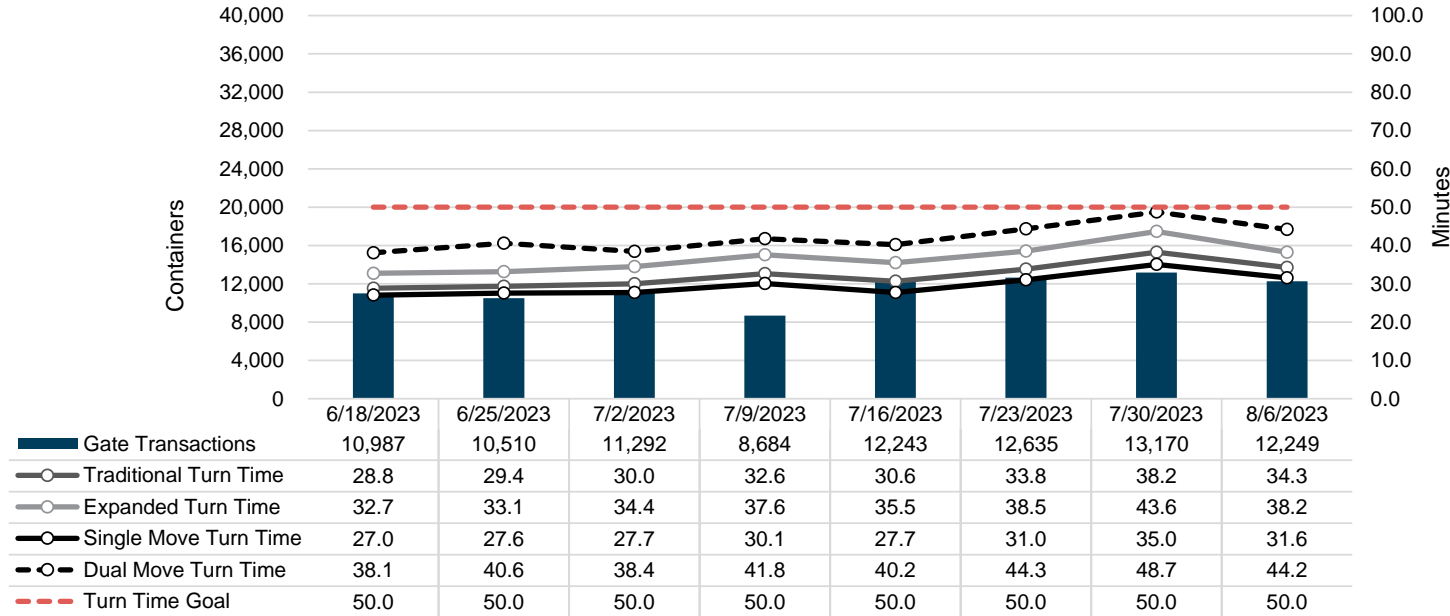

Port of Virginia Weekly Metrics

Gate Transactions

NIT Gate Transactions

VIG Gate Transactions

POV Gate Transactions

PPCY Gate Transactions

Please note: PPCY Gate Transactions are not included with POV Gate Transaction counts

Truck Reservation System and Hourly Transactions

NIT Truck Reservation Statistics

VIG Truck Reservation Statistics

POV Truck Reservation Statistics

POV Weekly Transactions by Terminal and Hour

Gate Containers and Dwell