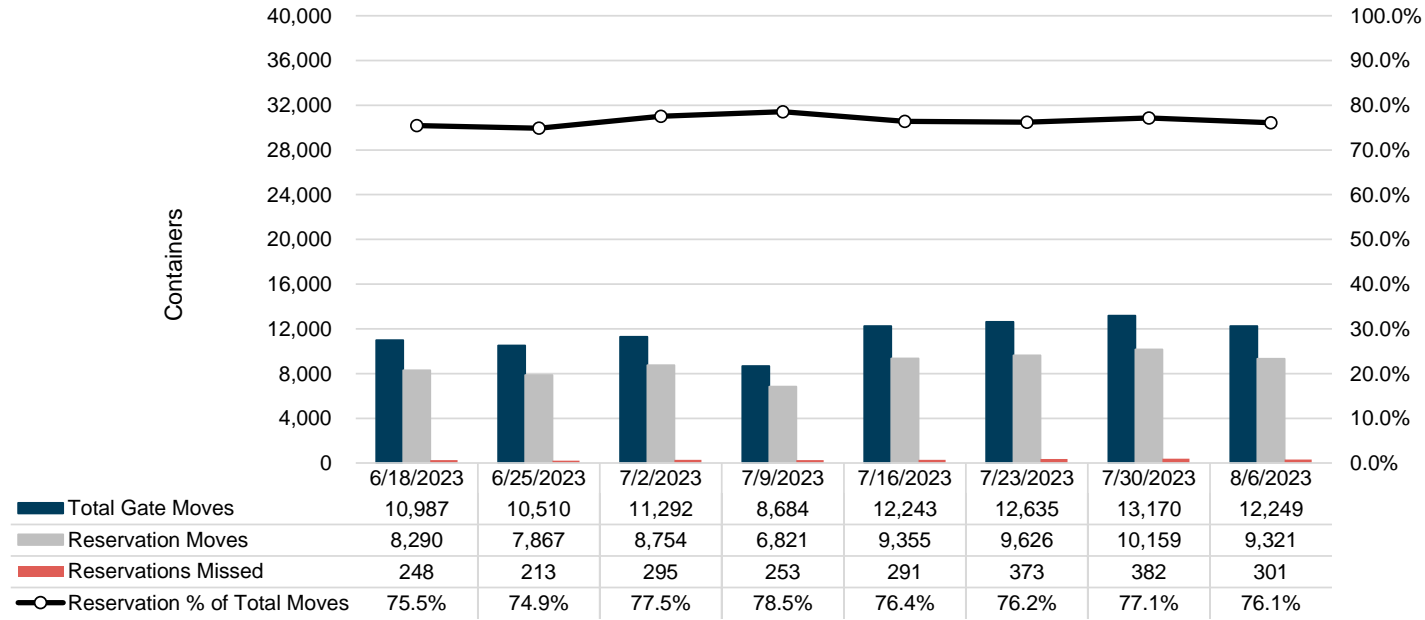

Port of Virginia Weekly Metrics

Gate Transactions

NIT Gate Transactions

VIG Gate Transactions

POV Gate Transactions

PPCY Gate Transactions

Please note: PPCY Gate Transactions are not included with POV Gate Transaction counts

Truck Reservation System and Hourly Transactions

NIT Truck Reservation Statistics

VIG Truck Reservation Statistics

POV Truck Reservation Statistics

POV Weekly Transactions by Terminal and Hour

Gate Containers and Dwell