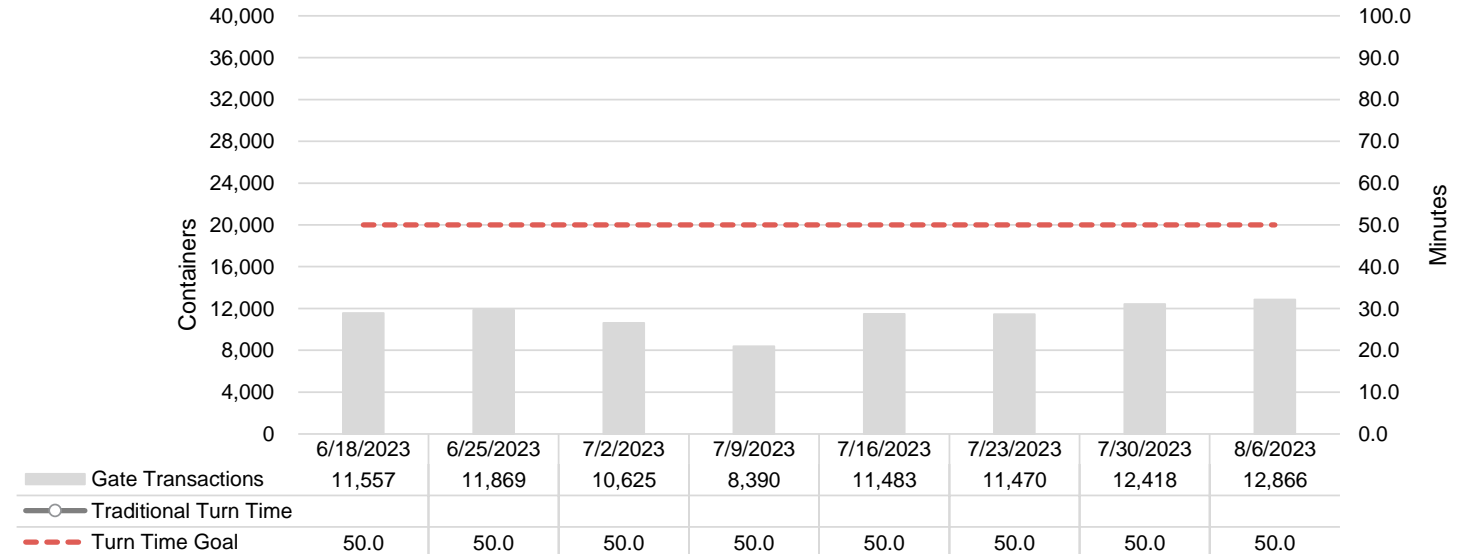

Port of Virginia Weekly Metrics

Gate Transactions

NIT Gate Transactions

VIG Gate Transactions

POV Gate Transactions

PPCY Gate Transactions

Please note: PPCY Gate Transactions are not included with POV Gate Transaction counts

Truck Reservation System and Hourly Transactions

NIT Truck Reservation Statistics

VIG Truck Reservation Statistics

POV Truck Reservation Statistics

POV Weekly Transactions by Terminal and Hour

Gate Containers and Dwell