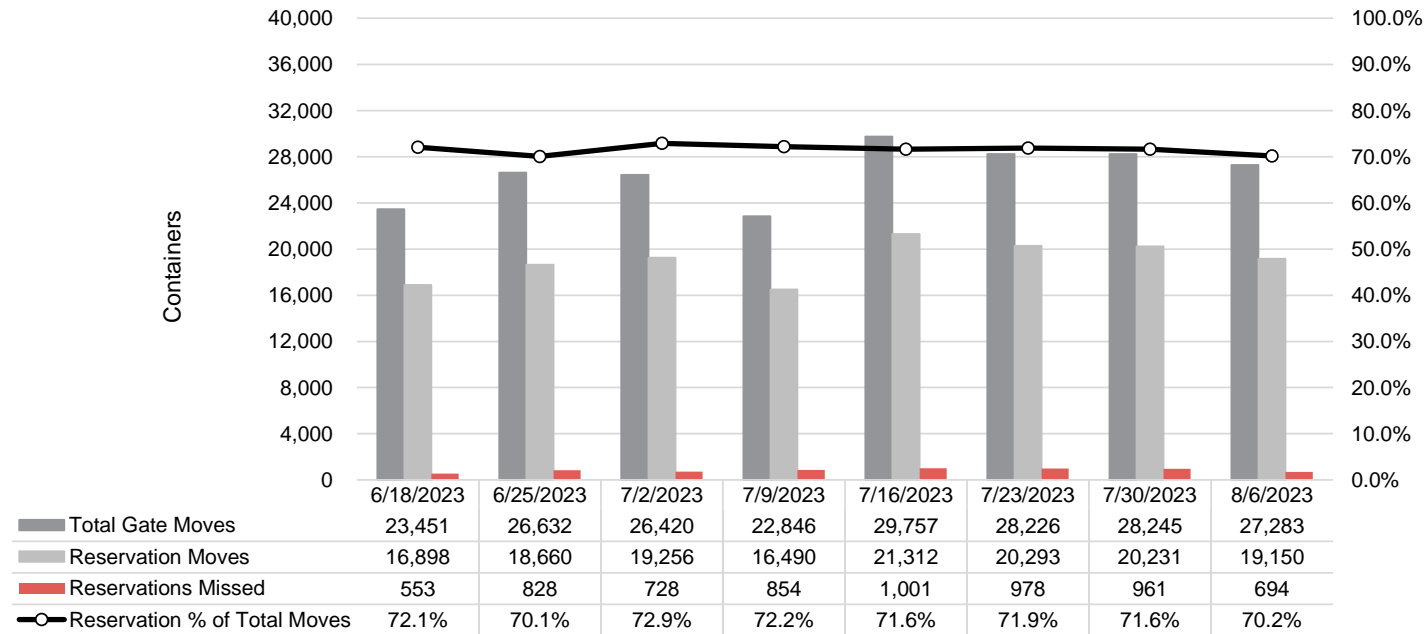

Port of Virginia Weekly Metrics

Gate Transactions

NIT Gate Transactions

VIG Gate Transactions

POV Gate Transactions

PPCY Gate Transactions

Please note: PPCY Gate Transactions are not included with POV Gate Transaction counts

Truck Reservation System and Hourly Transactions

NIT Truck Reservation Statistics

VIG Truck Reservation Statistics

POV Truck Reservation Statistics

POV Weekly Transactions by Terminal and Hour

Gate Containers and Dwell

NIT Gate Containers and Dwell

VIG Gate Containers and Dwell

Gate Transactions- Last 8 Weeks

POV Gate Containers and Dwell

Rail Containers and Dwell

NIT Rail Containers and Dwell

VIG Rail Containers and Dwell