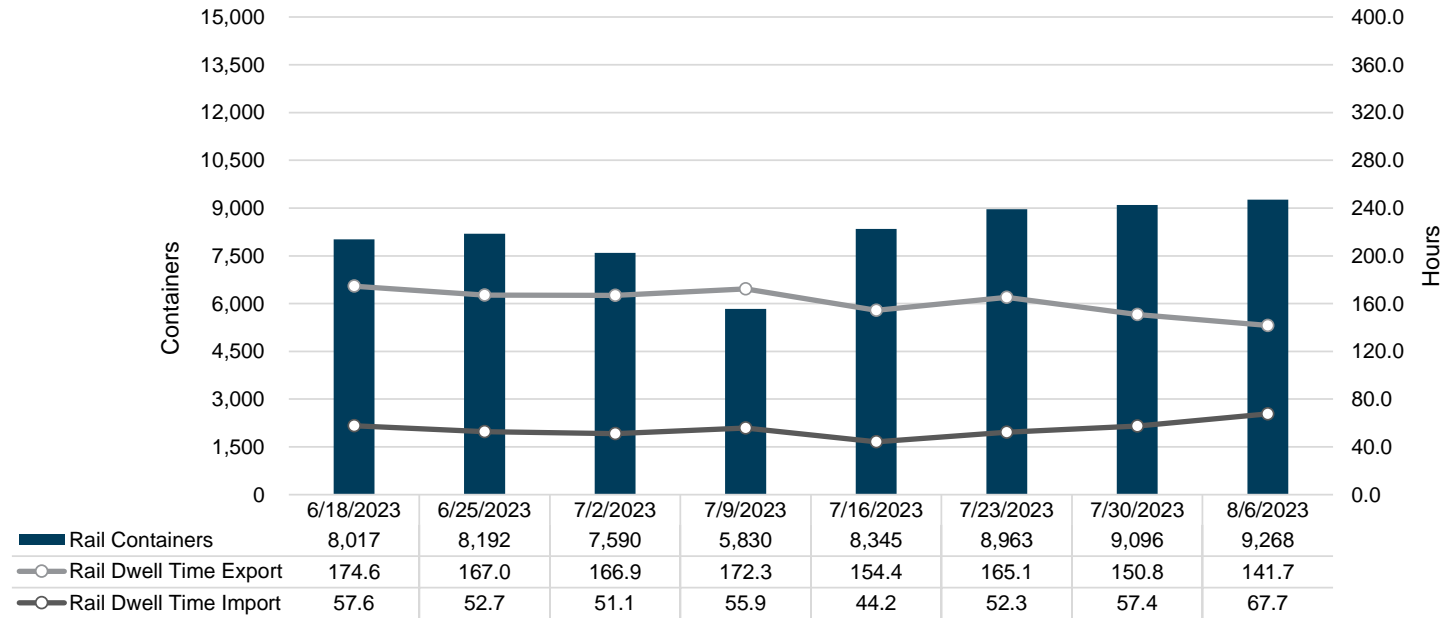

NIT Gate Containers and Dwell

VIG Gate Containers and Dwell

Gate Transactions- Last 8 Weeks

POV Gate Containers and Dwell

Rail Containers and Dwell

NIT Rail Containers and Dwell

VIG Rail Containers and Dwell