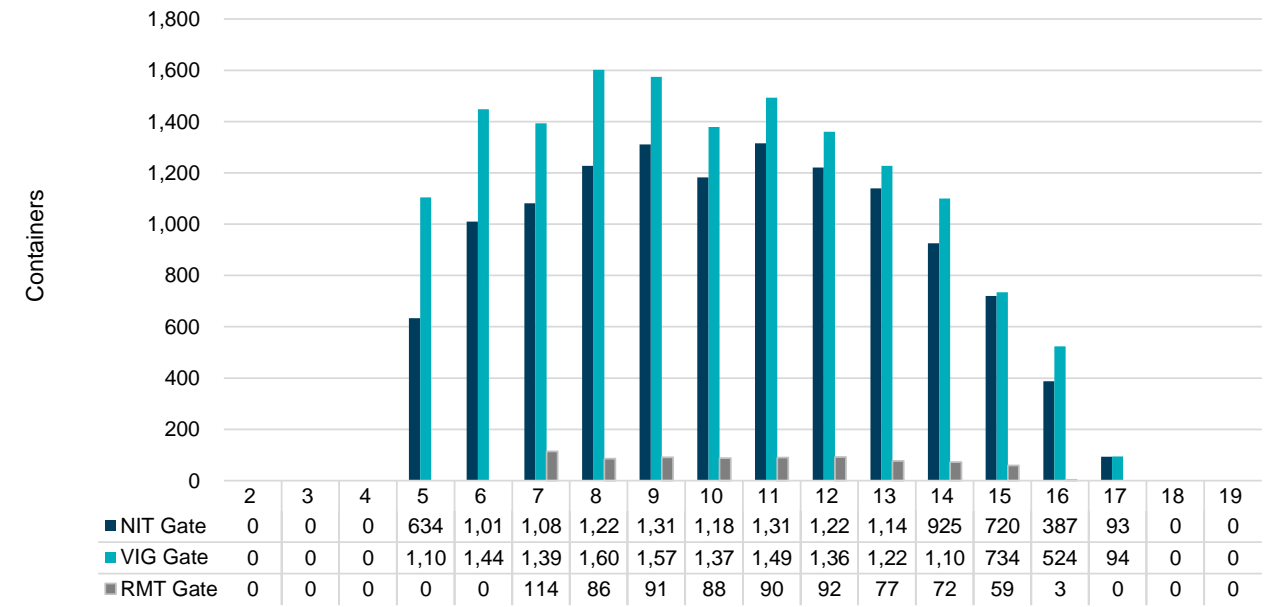

Port of Virginia Weekly Metrics

Gate Transactions

NIT Gate Transactions

VIG Gate Transactions

POV Gate Transactions

PPCY Gate Transactions

Please note: PPCY Gate Transactions are not included with POV Gate Transaction counts

Truck Reservation System and Hourly Transactions

NIT Truck Reservation Statistics

VIG Truck Reservation Statistics

POV Truck Reservation Statistics

POV Weekly Transactions by Terminal and Hour

Gate Containers and Dwell

NIT Gate Containers and Dwell

VIG Gate Containers and Dwell

Gate Transactions- Last 8 Weeks

POV Gate Containers and Dwell

Rail Containers and Dwell

NIT Rail Containers and Dwell

VIG Rail Containers and Dwell