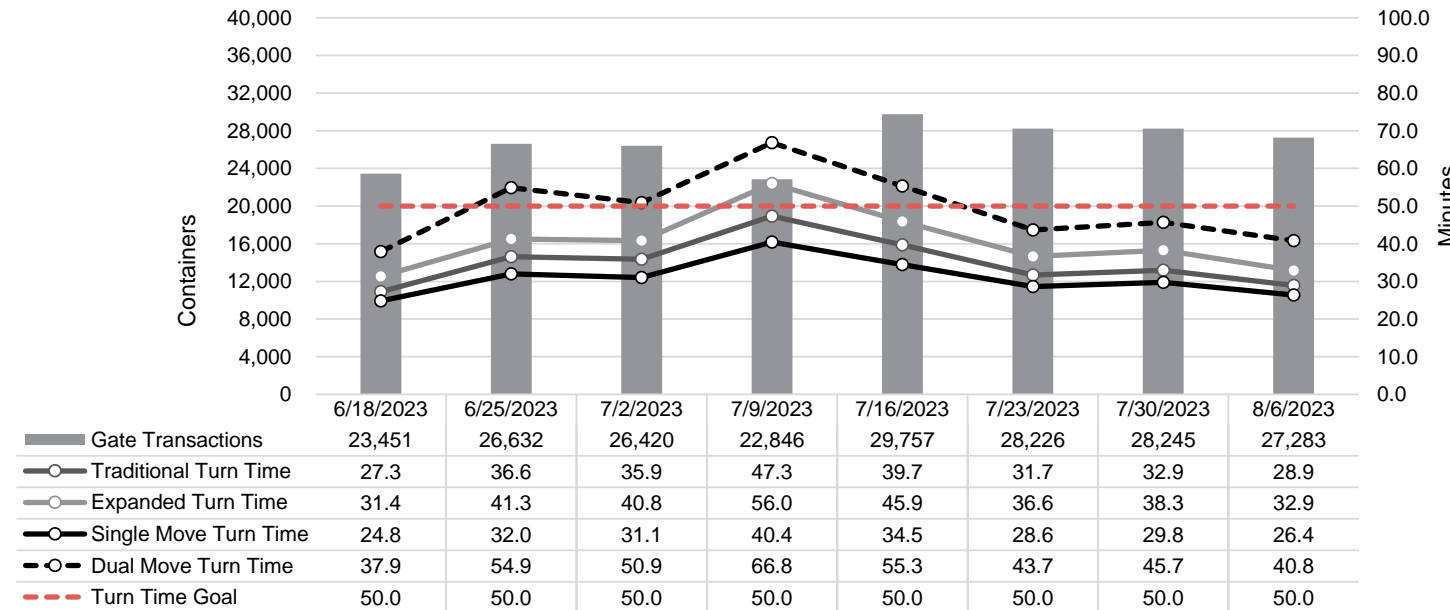

Port of Virginia Weekly Metrics

Gate Transactions

NIT Gate Transactions

VIG Gate Transactions

POV Gate Transactions

PPCY Gate Transactions

Please note: PPCY Gate Transactions are not included with POV Gate Transaction counts

Truck Reservation System and Hourly Transactions

NIT Truck Reservation Statistics

VIG Truck Reservation Statistics

POV Truck Reservation Statistics

POV Weekly Transactions by Terminal and Hour

Gate Containers and Dwell