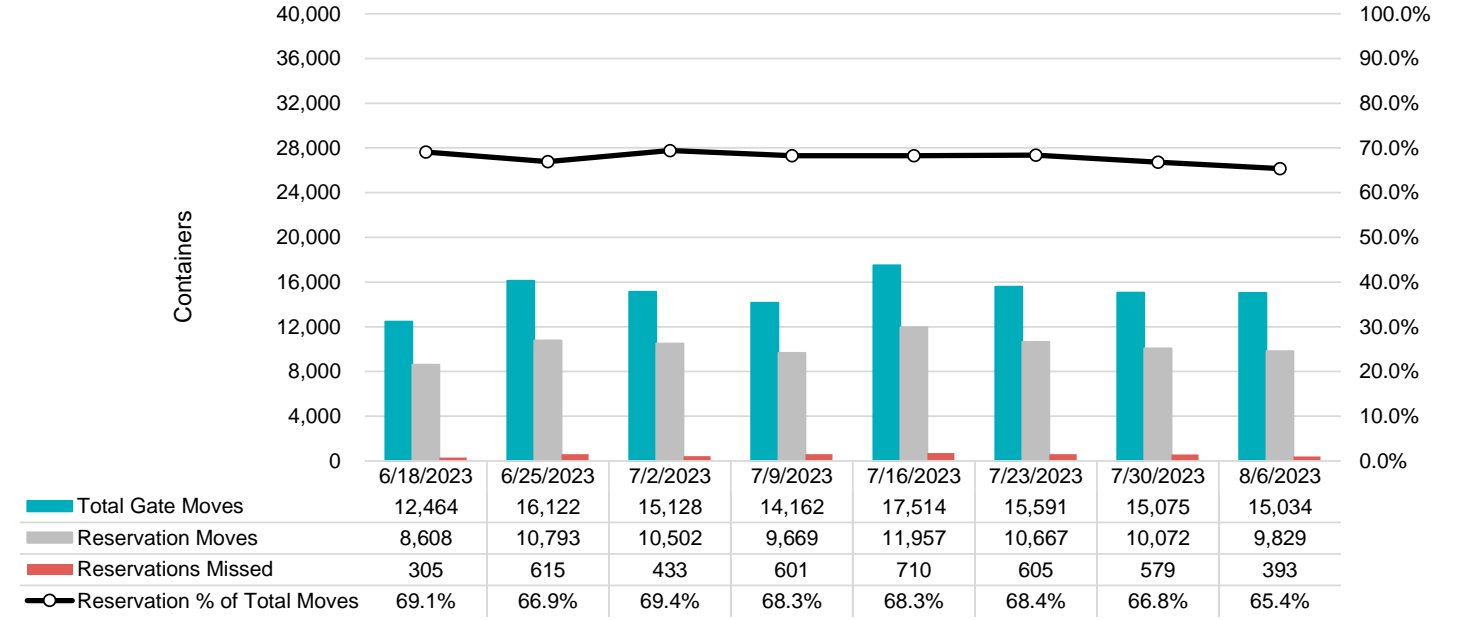

Port of Virginia Weekly Metrics

Gate Transactions

NIT Gate Transactions

VIG Gate Transactions

POV Gate Transactions

PPCY Gate Transactions

Please note: PPCY Gate Transactions are not included with POV Gate Transaction counts

Truck Reservation System and Hourly Transactions

NIT Truck Reservation Statistics

VIG Truck Reservation Statistics

POV Truck Reservation Statistics

POV Weekly Transactions by Terminal and Hour

Gate Containers and Dwell