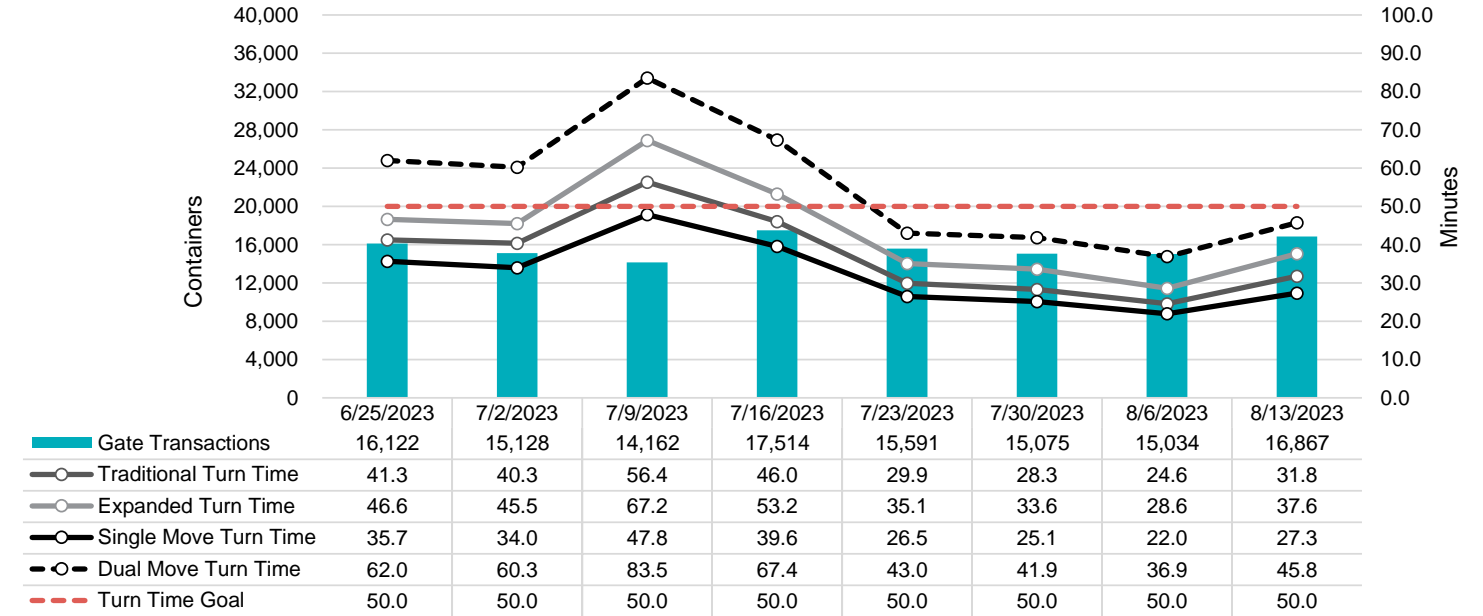

Port of Virginia Weekly Metrics

Gate Transactions

NIT Gate Transactions

VIG Gate Transactions

POV Gate Transactions

PPCY Gate Transactions

Please note: PPCY Gate Transactions are not included with POV Gate Transaction counts

Truck Reservation System and Hourly Transactions

NIT Truck Reservation Statistics

VIG Truck Reservation Statistics

POV Truck Reservation Statistics

POV Weekly Transactions by Terminal and Hour

Gate Containers and Dwell