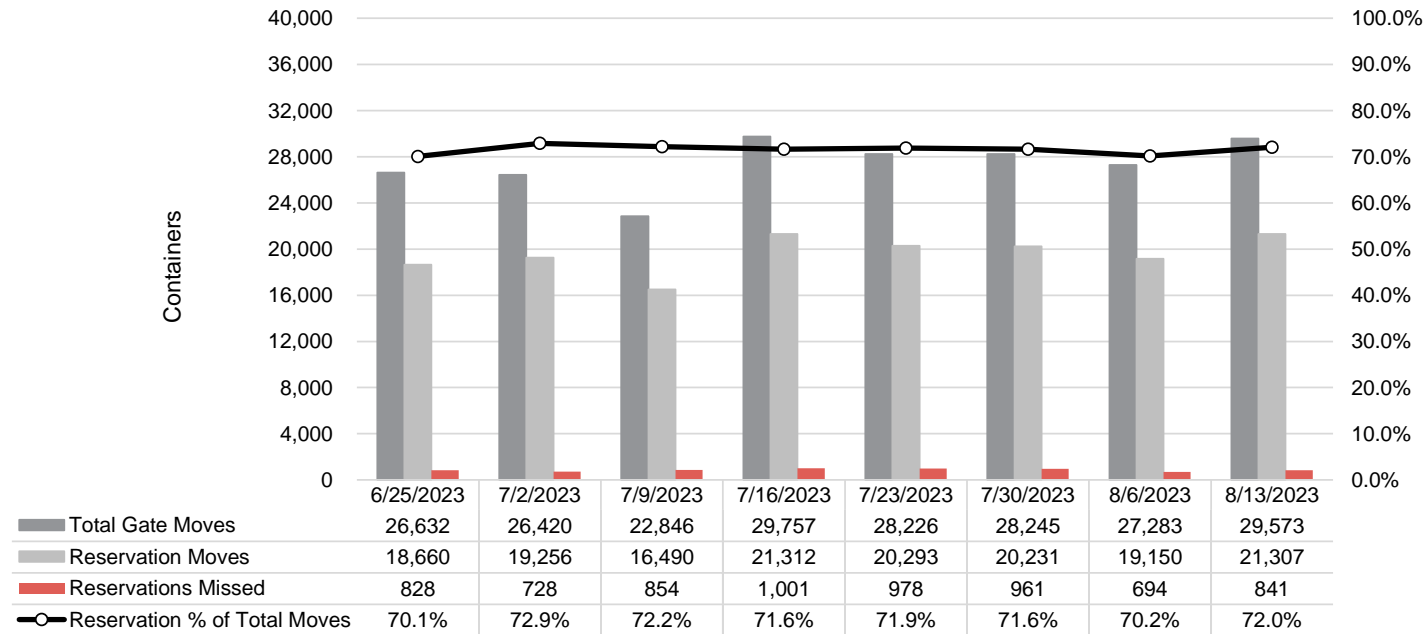

Port of Virginia Weekly Metrics

Gate Transactions

NIT Gate Transactions

VIG Gate Transactions

POV Gate Transactions

PPCY Gate Transactions

Please note: PPCY Gate Transactions are not included with POV Gate Transaction counts

Truck Reservation System and Hourly Transactions

NIT Truck Reservation Statistics

VIG Truck Reservation Statistics

POV Truck Reservation Statistics

POV Weekly Transactions by Terminal and Hour

Gate Containers and Dwell