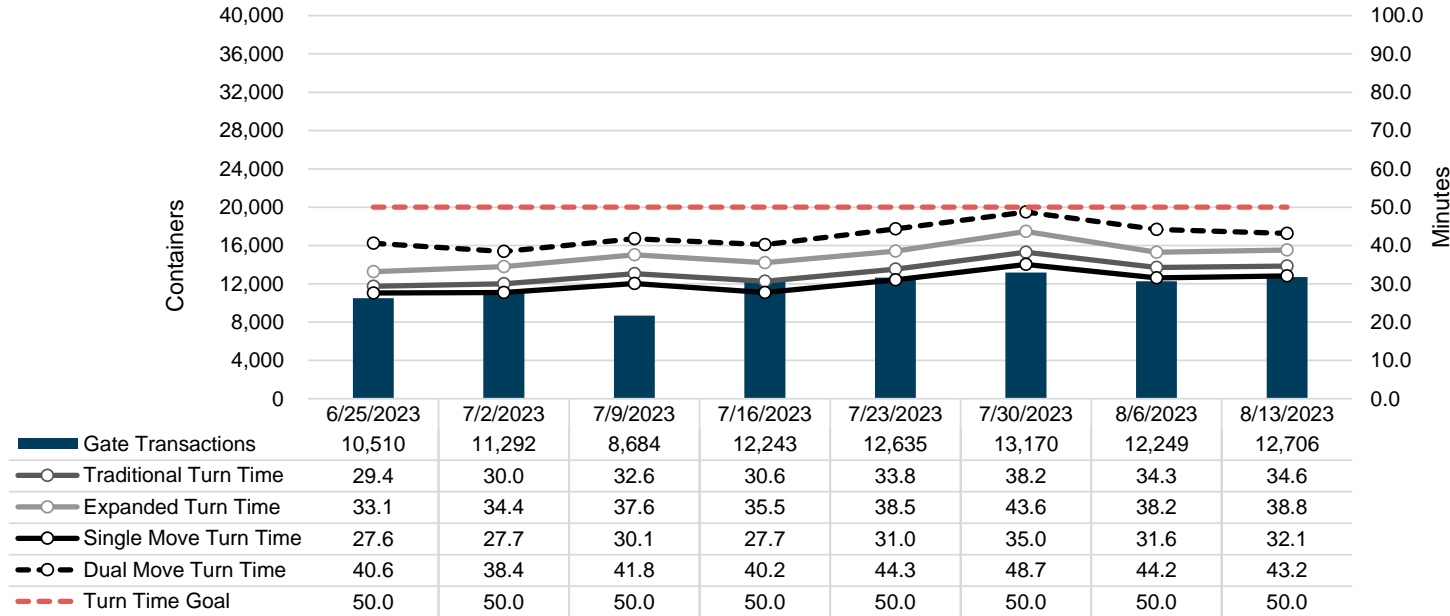

Port of Virginia Weekly Metrics

Gate Transactions

NIT Gate Transactions

VIG Gate Transactions

POV Gate Transactions

PPCY Gate Transactions

Please note: PPCY Gate Transactions are not included with POV Gate Transaction counts

Truck Reservation System and Hourly Transactions

NIT Truck Reservation Statistics

VIG Truck Reservation Statistics

POV Truck Reservation Statistics

POV Weekly Transactions by Terminal and Hour

Gate Containers and Dwell