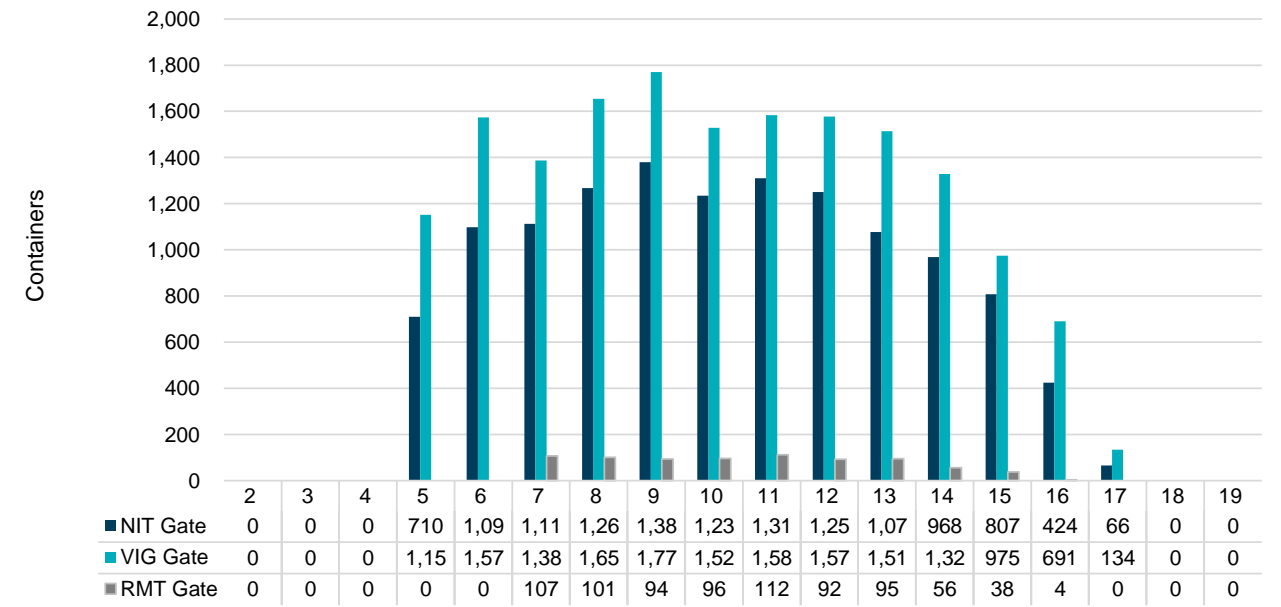

Port of Virginia Weekly Metrics

Gate Transactions

NIT Gate Transactions

VIG Gate Transactions

POV Gate Transactions

PPCY Gate Transactions

Please note: PPCY Gate Transactions are not included with POV Gate Transaction counts

Truck Reservation System and Hourly Transactions

NIT Truck Reservation Statistics

VIG Truck Reservation Statistics

POV Truck Reservation Statistics

POV Weekly Transactions by Terminal and Hour

Gate Containers and Dwell

NIT Gate Containers and Dwell

VIG Gate Containers and Dwell

Gate Transactions- Last 8 Weeks

POV Gate Containers and Dwell

Rail Containers and Dwell

NIT Rail Containers and Dwell

VIG Rail Containers and Dwell