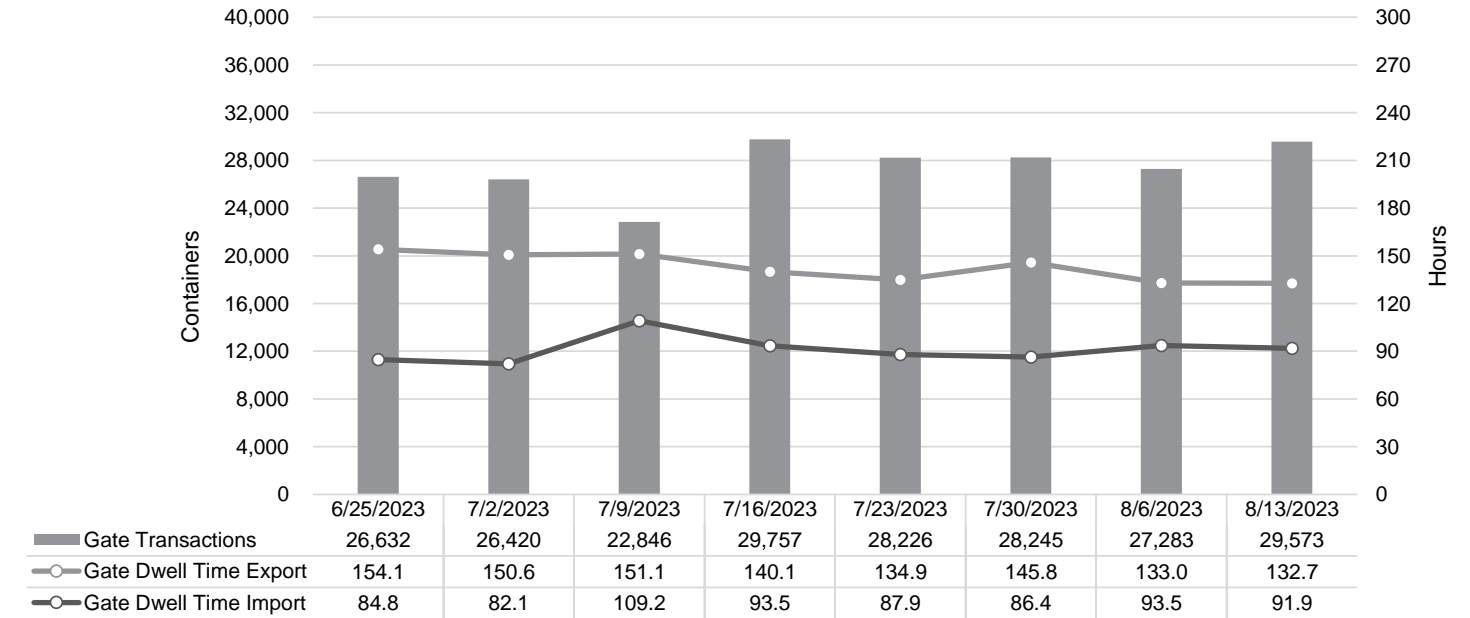

Truck Reservation System and Hourly Transactions

NIT Truck Reservation Statistics

VIG Truck Reservation Statistics

POV Truck Reservation Statistics

POV Weekly Transactions by Terminal and Hour

Gate Containers and Dwell

NIT Gate Containers and Dwell

VIG Gate Containers and Dwell

Gate Transactions- Last 8 Weeks

POV Gate Containers and Dwell

Rail Containers and Dwell

NIT Rail Containers and Dwell

VIG Rail Containers and Dwell