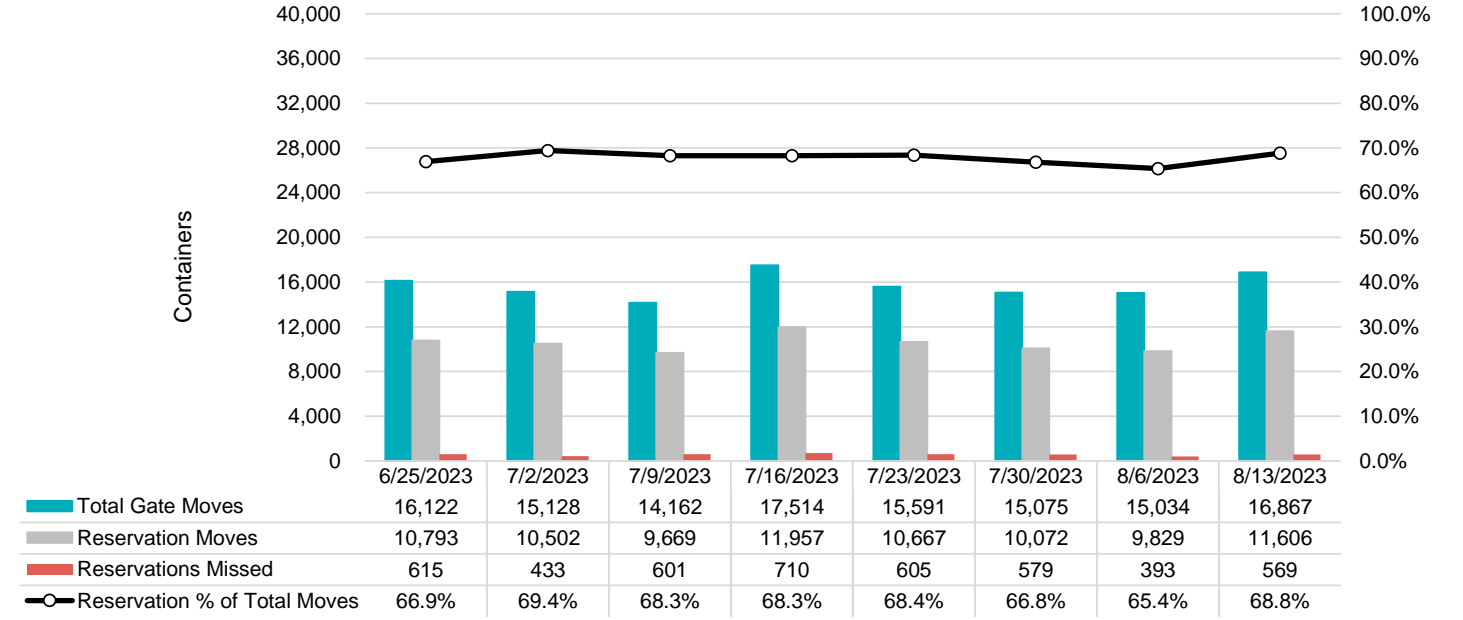

Port of Virginia Weekly Metrics

Gate Transactions

NIT Gate Transactions

VIG Gate Transactions

POV Gate Transactions

PPCY Gate Transactions

Please note: PPCY Gate Transactions are not included with POV Gate Transaction counts

Truck Reservation System and Hourly Transactions

NIT Truck Reservation Statistics

VIG Truck Reservation Statistics

POV Truck Reservation Statistics

POV Weekly Transactions by Terminal and Hour

Gate Containers and Dwell