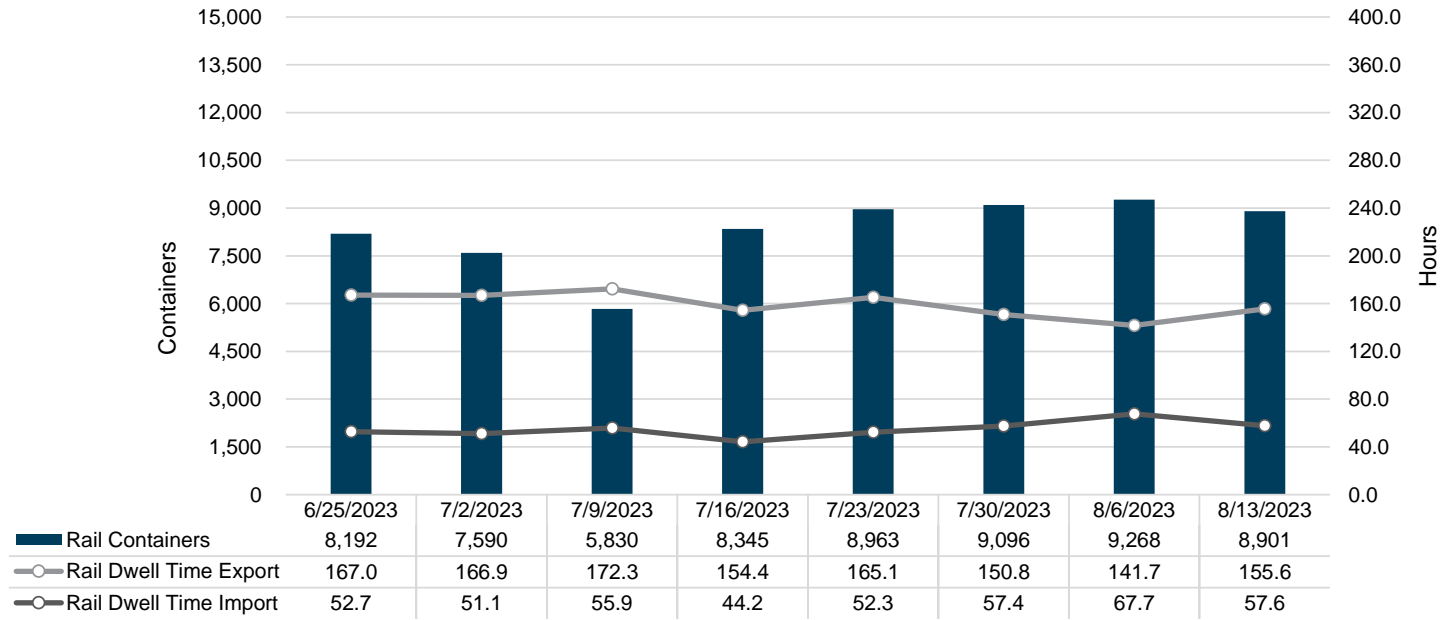

NIT Gate Containers and Dwell

VIG Gate Containers and Dwell

Gate Transactions- Last 8 Weeks

POV Gate Containers and Dwell

Rail Containers and Dwell

NIT Rail Containers and Dwell

VIG Rail Containers and Dwell

Rail Containers- Last 8 Weeks

POV Rail Containers and Dwell