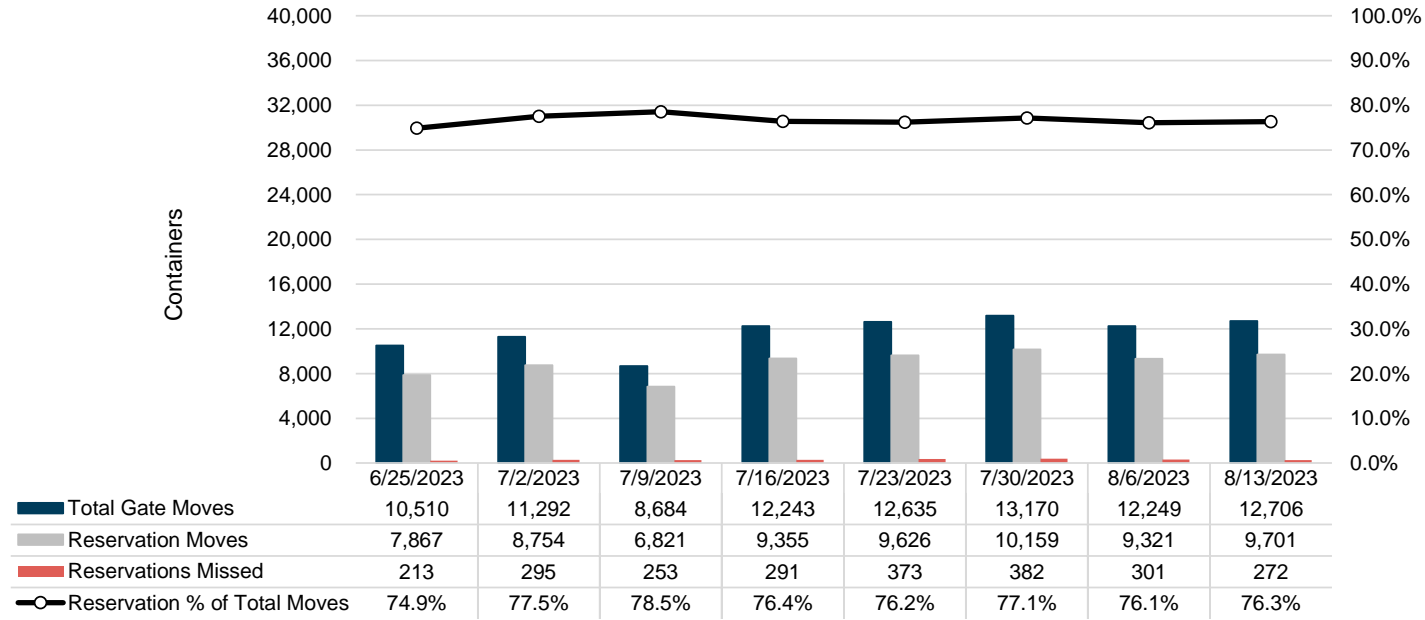

Port of Virginia Weekly Metrics

Gate Transactions

NIT Gate Transactions

VIG Gate Transactions

POV Gate Transactions

PPCY Gate Transactions

Please note: PPCY Gate Transactions are not included with POV Gate Transaction counts

Truck Reservation System and Hourly Transactions

NIT Truck Reservation Statistics

VIG Truck Reservation Statistics

POV Truck Reservation Statistics

POV Weekly Transactions by Terminal and Hour

Gate Containers and Dwell