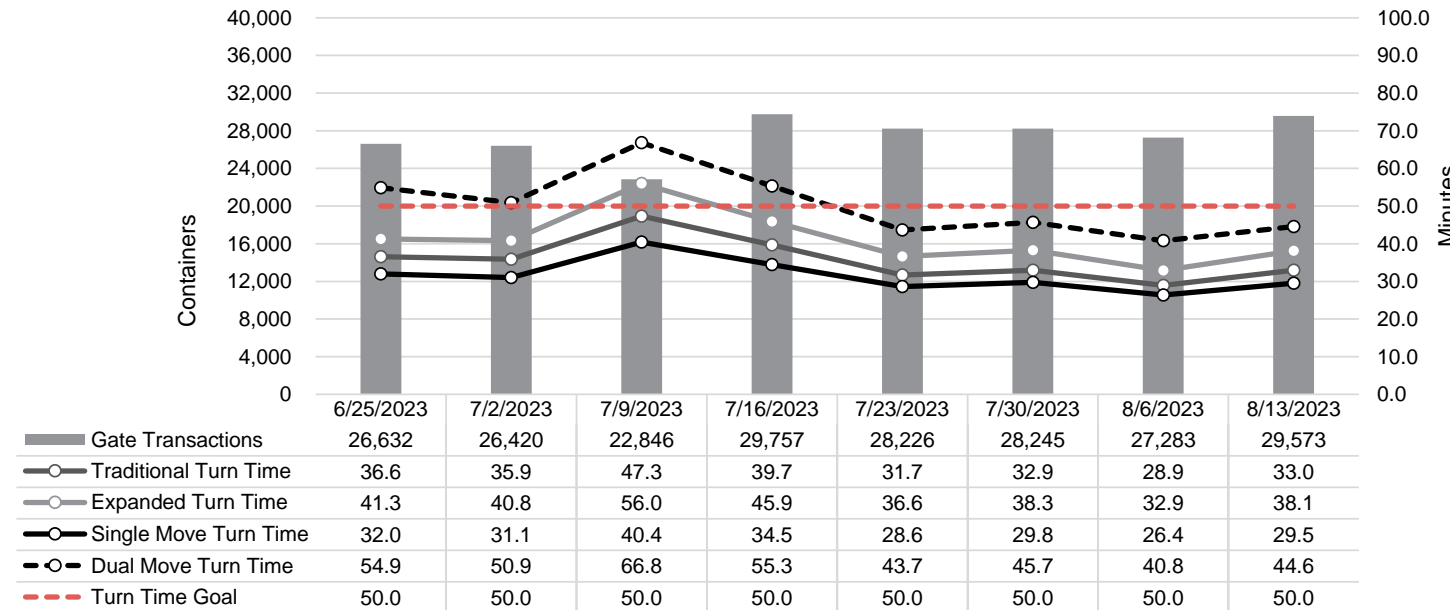

Port of Virginia Weekly Metrics

Gate Transactions

NIT Gate Transactions

VIG Gate Transactions

POV Gate Transactions

PPCY Gate Transactions

Please note: PPCY Gate Transactions are not included with POV Gate Transaction counts

Truck Reservation System and Hourly Transactions

NIT Truck Reservation Statistics

VIG Truck Reservation Statistics

POV Truck Reservation Statistics

POV Weekly Transactions by Terminal and Hour

Gate Containers and Dwell