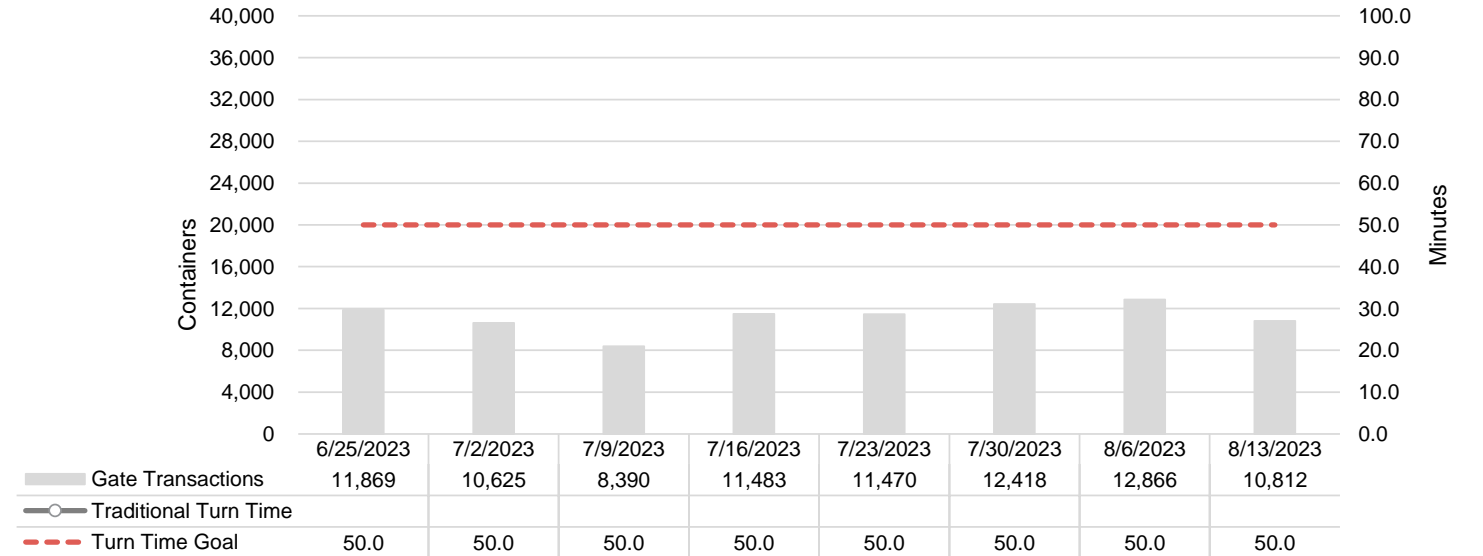

Port of Virginia Weekly Metrics

Gate Transactions

NIT Gate Transactions

VIG Gate Transactions

POV Gate Transactions

PPCY Gate Transactions

Please note: PPCY Gate Transactions are not included with POV Gate Transaction counts

Truck Reservation System and Hourly Transactions

NIT Truck Reservation Statistics

VIG Truck Reservation Statistics

POV Truck Reservation Statistics

POV Weekly Transactions by Terminal and Hour

Gate Containers and Dwell