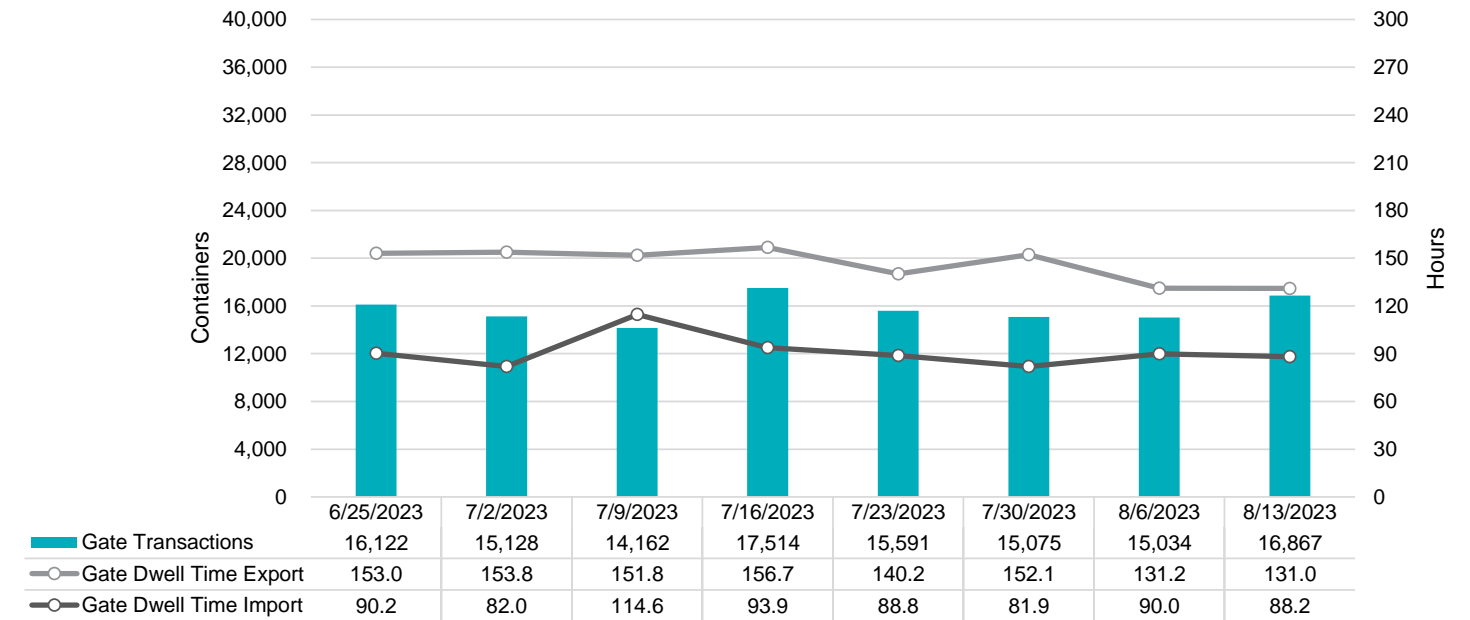

Port of Virginia Weekly Metrics

Gate Transactions

NIT Gate Transactions

VIG Gate Transactions

POV Gate Transactions

PPCY Gate Transactions

Please note: PPCY Gate Transactions are not included with POV Gate Transaction counts

Truck Reservation System and Hourly Transactions

NIT Truck Reservation Statistics

VIG Truck Reservation Statistics

POV Truck Reservation Statistics

POV Weekly Transactions by Terminal and Hour

Gate Containers and Dwell

NIT Gate Containers and Dwell

VIG Gate Containers and Dwell

Gate Transactions- Last 8 Weeks

POV Gate Containers and Dwell

Rail Containers and Dwell

NIT Rail Containers and Dwell

VIG Rail Containers and Dwell