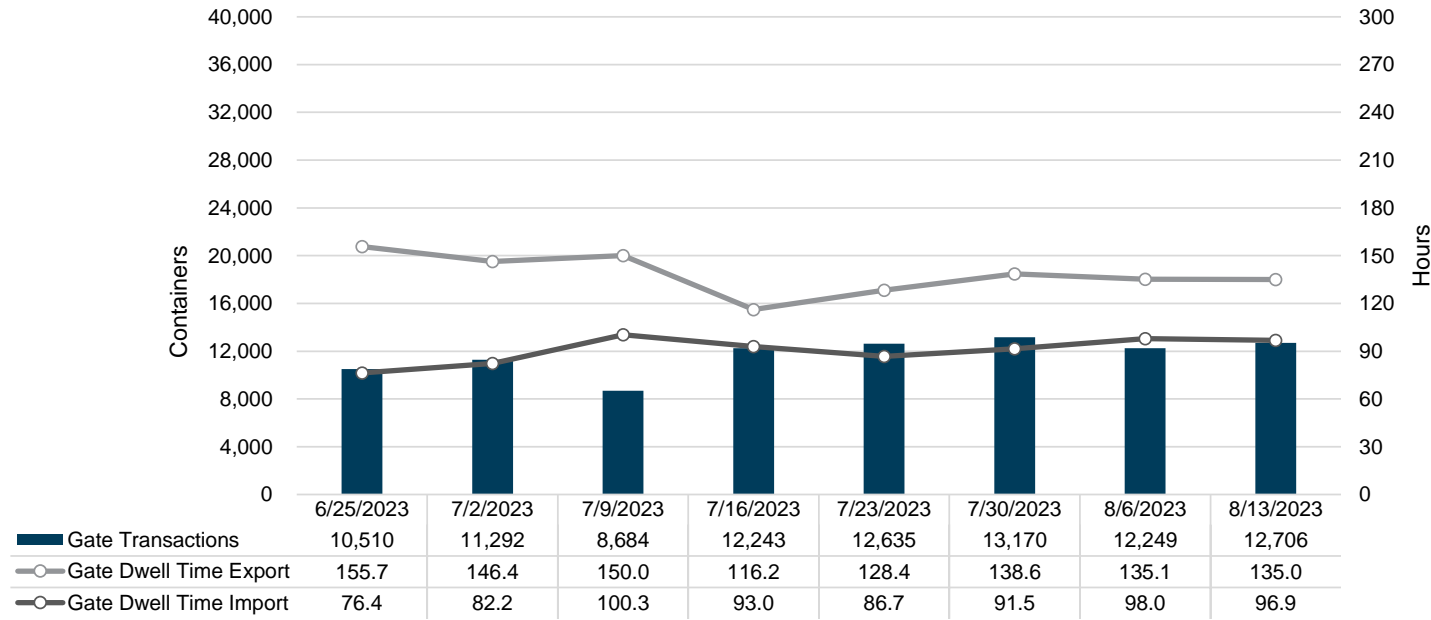

Port of Virginia Weekly Metrics

Gate Transactions

NIT Gate Transactions

VIG Gate Transactions

POV Gate Transactions

PPCY Gate Transactions

Please note: PPCY Gate Transactions are not included with POV Gate Transaction counts

Truck Reservation System and Hourly Transactions

NIT Truck Reservation Statistics

VIG Truck Reservation Statistics

POV Truck Reservation Statistics

POV Weekly Transactions by Terminal and Hour

Gate Containers and Dwell

NIT Gate Containers and Dwell

VIG Gate Containers and Dwell

Gate Transactions- Last 8 Weeks

POV Gate Containers and Dwell

Rail Containers and Dwell

NIT Rail Containers and Dwell

VIG Rail Containers and Dwell