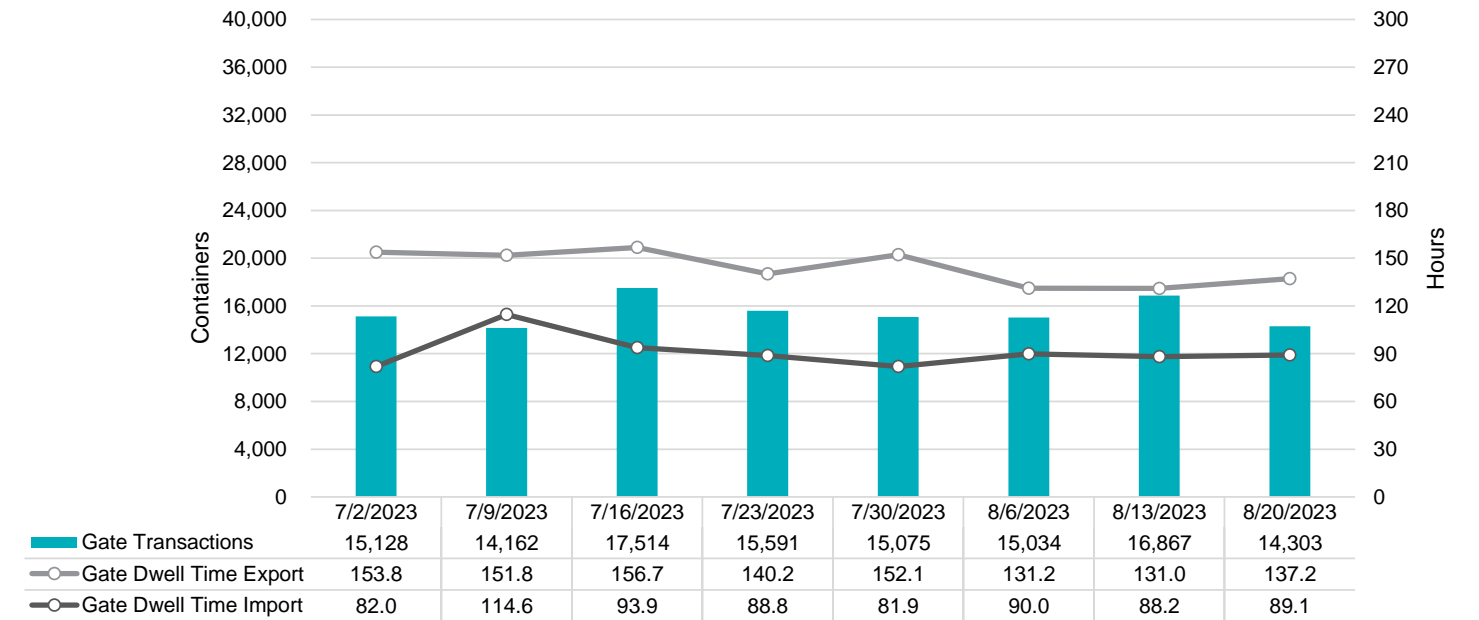

Port of Virginia Weekly Metrics

Gate Transactions

NIT Gate Transactions

VIG Gate Transactions

POV Gate Transactions

PPCY Gate Transactions

Please note: PPCY Gate Transactions are not included with POV Gate Transaction counts

Truck Reservation System and Hourly Transactions

NIT Truck Reservation Statistics

VIG Truck Reservation Statistics

POV Truck Reservation Statistics

POV Weekly Transactions by Terminal and Hour

Gate Containers and Dwell

NIT Gate Containers and Dwell

VIG Gate Containers and Dwell

Gate Transactions- Last 8 Weeks

POV Gate Containers and Dwell

Rail Containers and Dwell

NIT Rail Containers and Dwell

VIG Rail Containers and Dwell