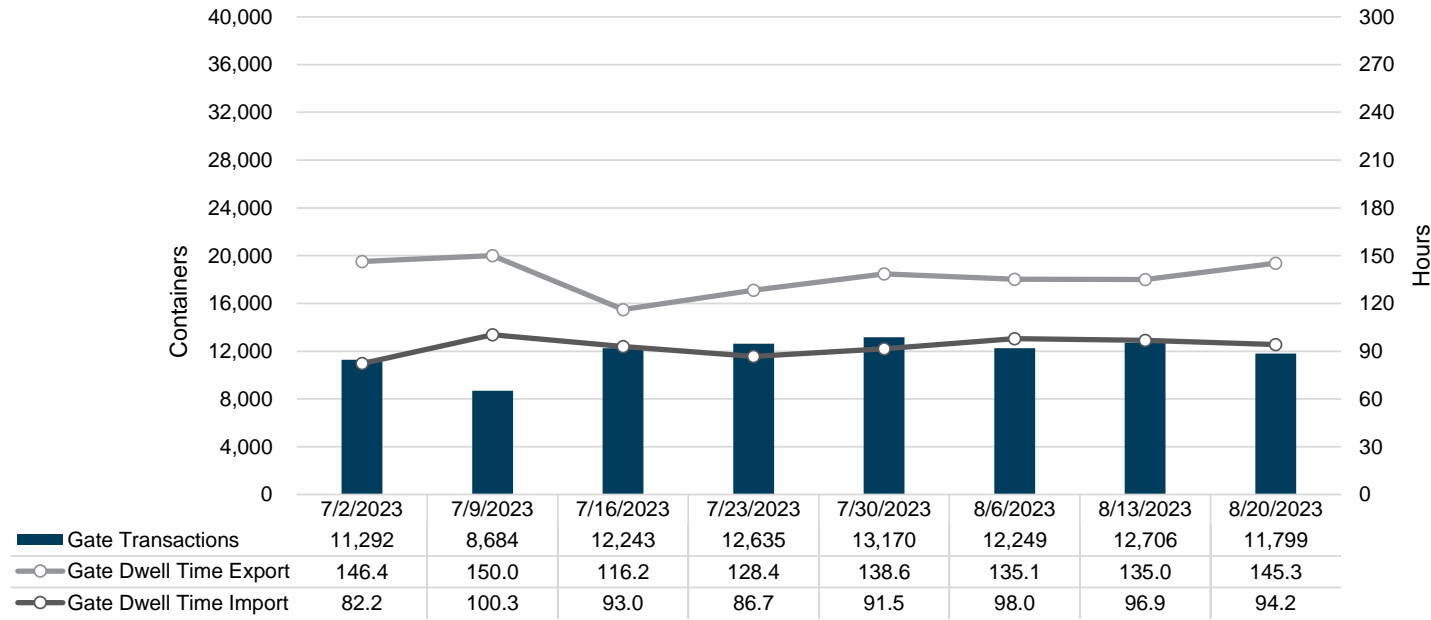

Port of Virginia Weekly Metrics

Gate Transactions

NIT Gate Transactions

VIG Gate Transactions

POV Gate Transactions

PPCY Gate Transactions

Please note: PPCY Gate Transactions are not included with POV Gate Transaction counts

Truck Reservation System and Hourly Transactions

NIT Truck Reservation Statistics

VIG Truck Reservation Statistics

POV Truck Reservation Statistics

POV Weekly Transactions by Terminal and Hour

Gate Containers and Dwell

NIT Gate Containers and Dwell

VIG Gate Containers and Dwell

Gate Transactions- Last 8 Weeks

POV Gate Containers and Dwell

Rail Containers and Dwell

NIT Rail Containers and Dwell

VIG Rail Containers and Dwell