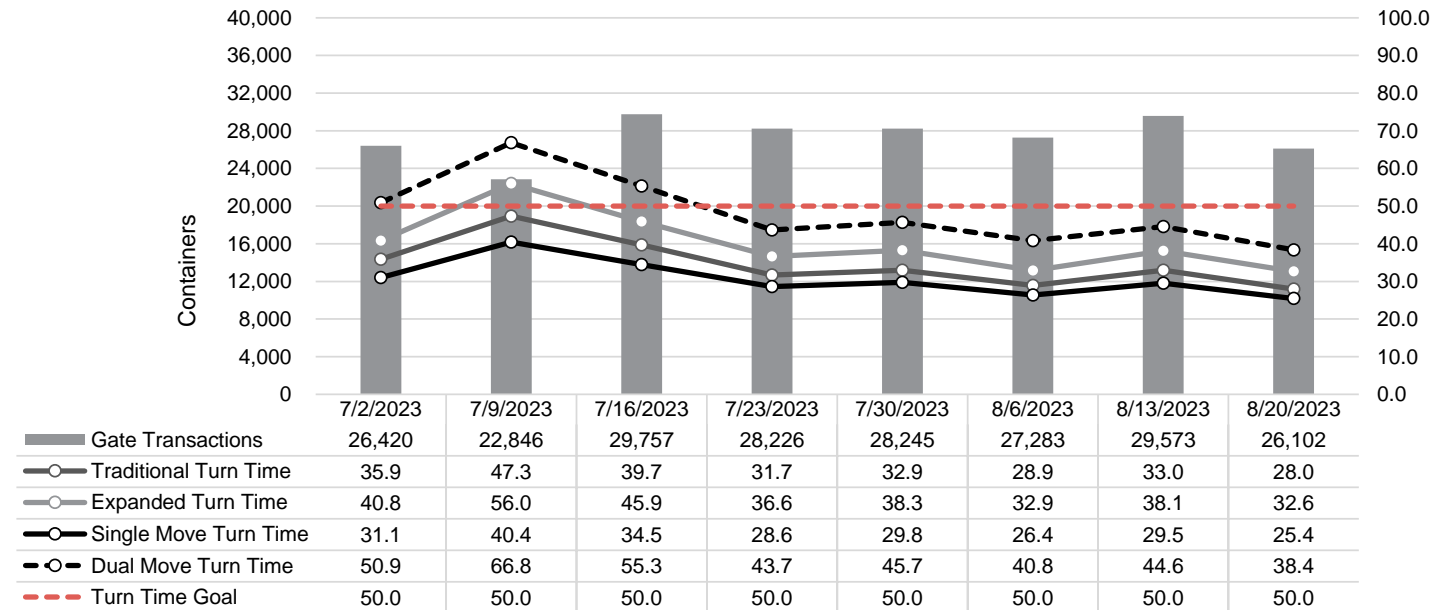

Port of Virginia Weekly Metrics

Gate Transactions

NIT Gate Transactions

VIG Gate Transactions

POV Gate Transactions

PPCY Gate Transactions

Please note: PPCY Gate Transactions are not included with POV Gate Transaction counts

Truck Reservation System and Hourly Transactions

NIT Truck Reservation Statistics

VIG Truck Reservation Statistics

POV Truck Reservation Statistics

POV Weekly Transactions by Terminal and Hour

Gate Containers and Dwell