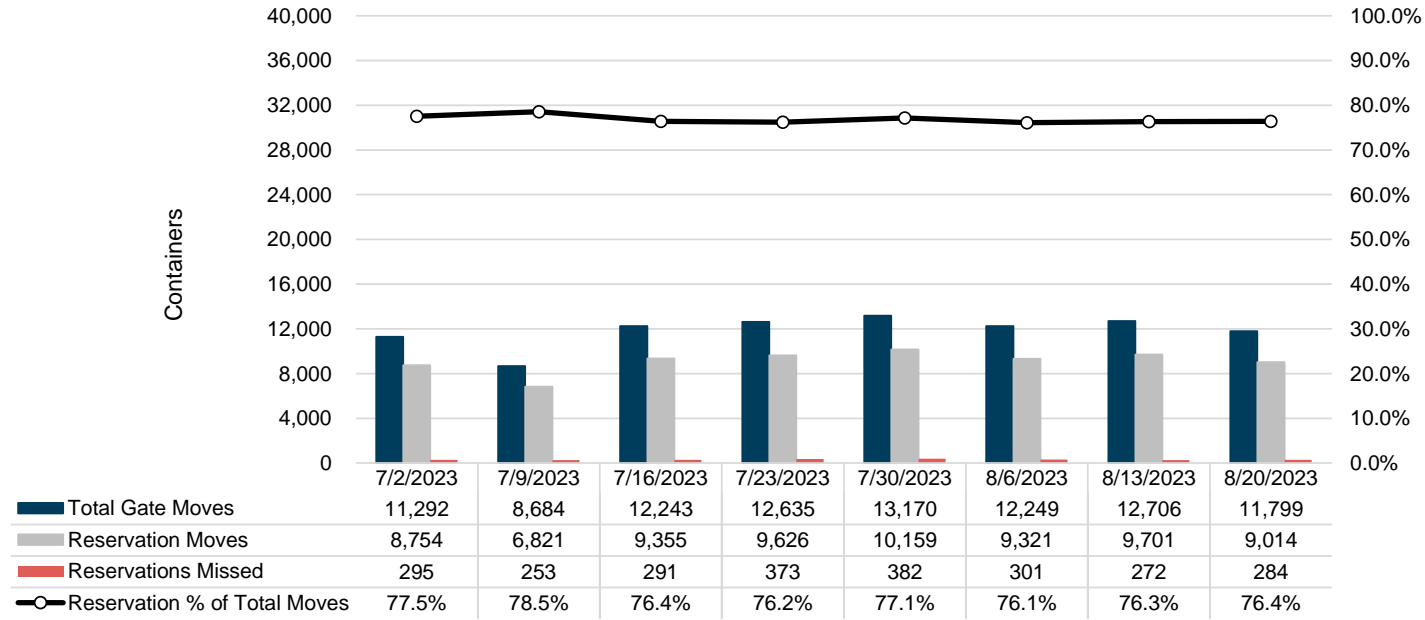

Port of Virginia Weekly Metrics

Gate Transactions

NIT Gate Transactions

VIG Gate Transactions

POV Gate Transactions

PPCY Gate Transactions

Please note: PPCY Gate Transactions are not included with POV Gate Transaction counts

Truck Reservation System and Hourly Transactions

NIT Truck Reservation Statistics

VIG Truck Reservation Statistics

POV Truck Reservation Statistics

POV Weekly Transactions by Terminal and Hour

Gate Containers and Dwell