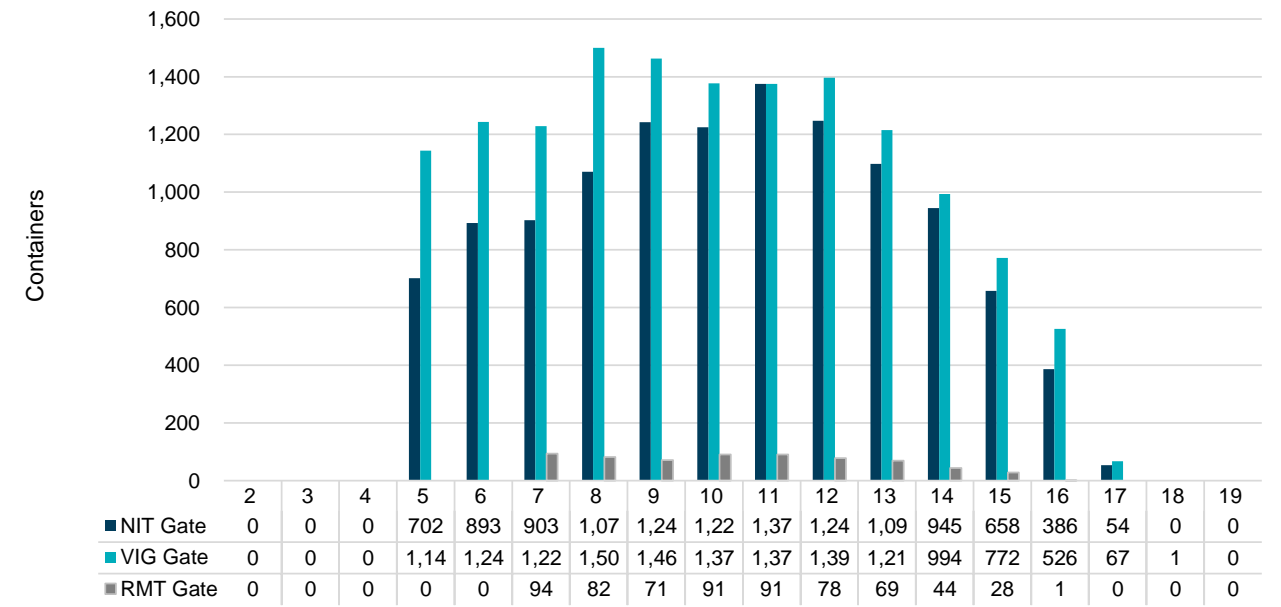

Port of Virginia Weekly Metrics

Gate Transactions

NIT Gate Transactions

VIG Gate Transactions

POV Gate Transactions

PPCY Gate Transactions

Please note: PPCY Gate Transactions are not included with POV Gate Transaction counts

Truck Reservation System and Hourly Transactions

NIT Truck Reservation Statistics

VIG Truck Reservation Statistics

POV Truck Reservation Statistics

POV Weekly Transactions by Terminal and Hour

Gate Containers and Dwell

NIT Gate Containers and Dwell

VIG Gate Containers and Dwell

Gate Transactions- Last 8 Weeks

POV Gate Containers and Dwell

Rail Containers and Dwell

NIT Rail Containers and Dwell

VIG Rail Containers and Dwell