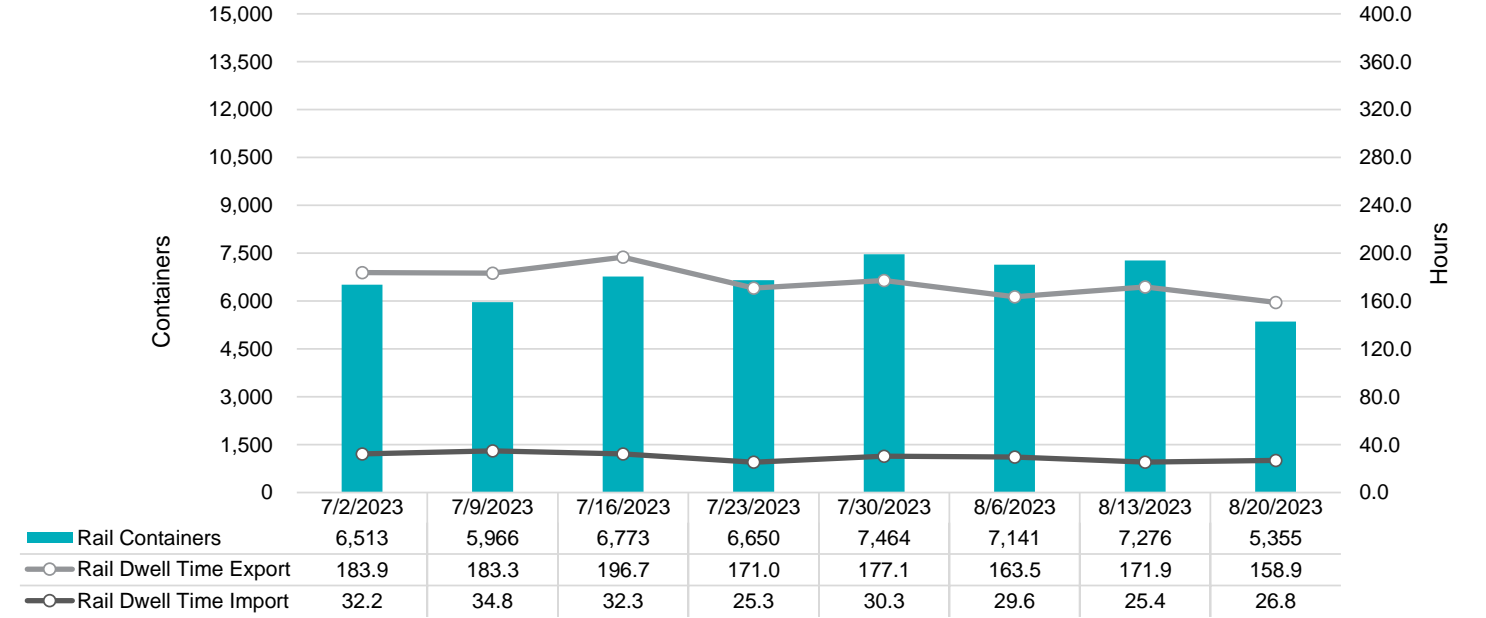

NIT Gate Containers and Dwell

VIG Gate Containers and Dwell

Gate Transactions- Last 8 Weeks

POV Gate Containers and Dwell

Rail Containers and Dwell

NIT Rail Containers and Dwell

VIG Rail Containers and Dwell

Rail Containers- Last 8 Weeks

POV Rail Containers and Dwell