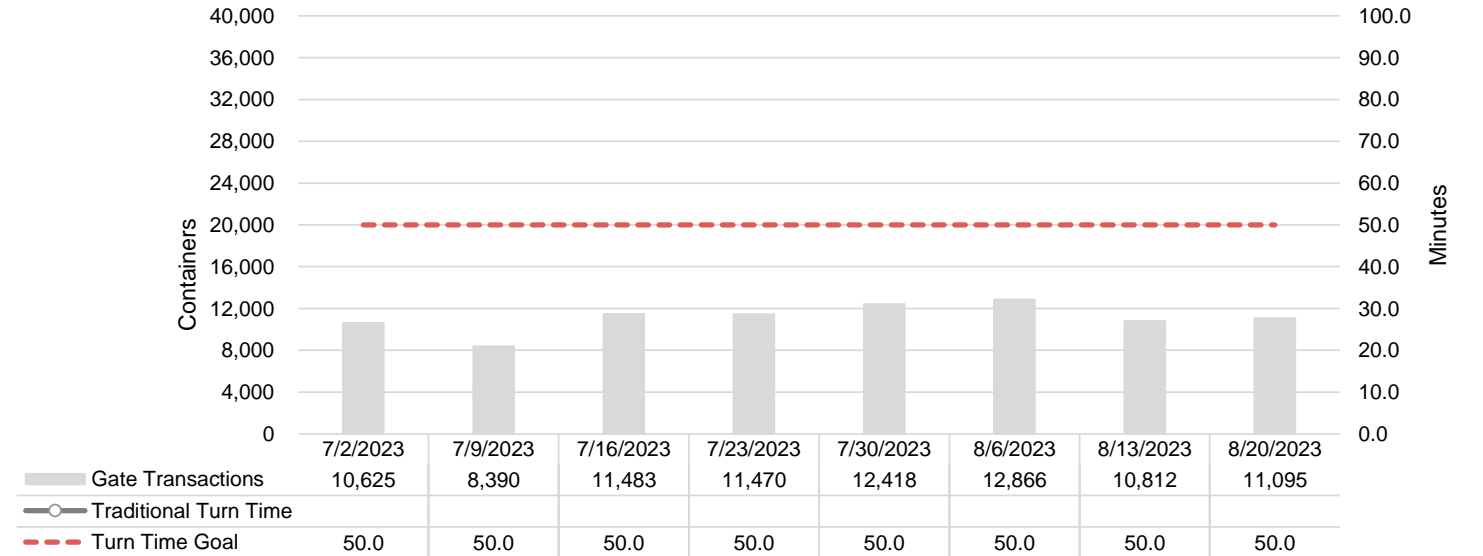

Port of Virginia Weekly Metrics

Gate Transactions

NIT Gate Transactions

VIG Gate Transactions

POV Gate Transactions

PPCY Gate Transactions

Please note: PPCY Gate Transactions are not included with POV Gate Transaction counts

Truck Reservation System and Hourly Transactions

NIT Truck Reservation Statistics

VIG Truck Reservation Statistics

POV Truck Reservation Statistics

POV Weekly Transactions by Terminal and Hour

Gate Containers and Dwell