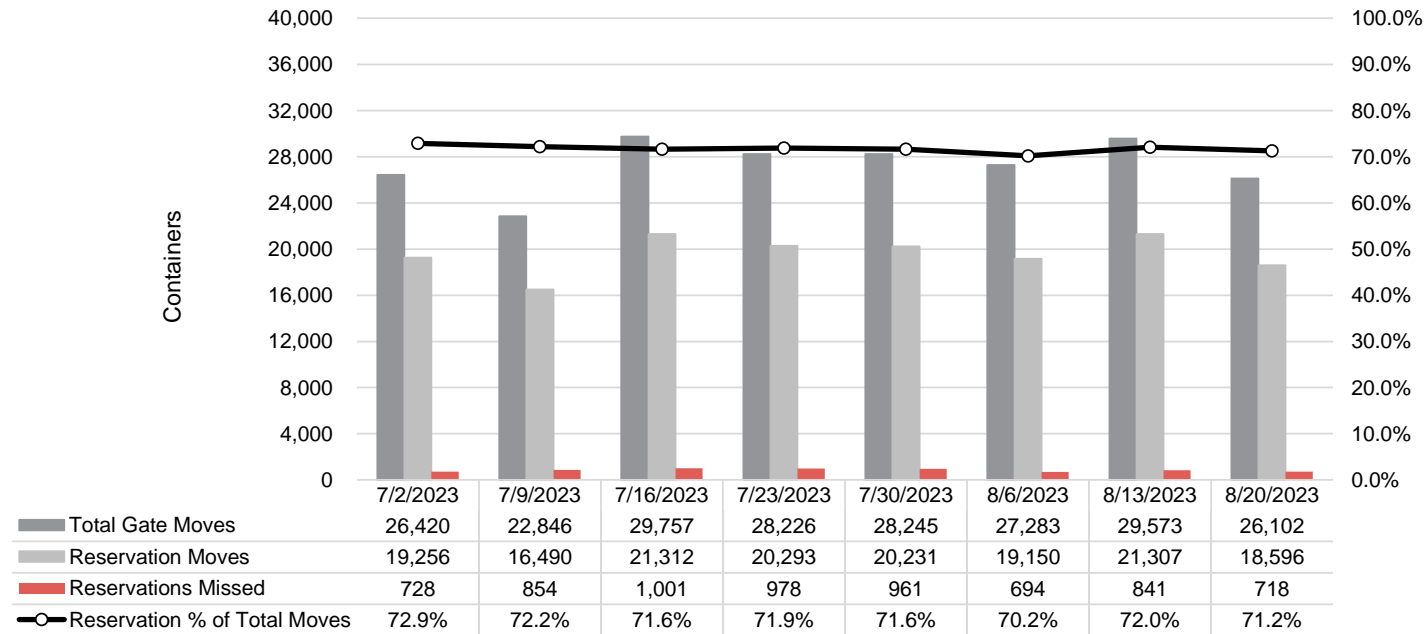

Port of Virginia Weekly Metrics

Gate Transactions

NIT Gate Transactions

VIG Gate Transactions

POV Gate Transactions

PPCY Gate Transactions

Please note: PPCY Gate Transactions are not included with POV Gate Transaction counts

Truck Reservation System and Hourly Transactions

NIT Truck Reservation Statistics

VIG Truck Reservation Statistics

POV Truck Reservation Statistics

POV Weekly Transactions by Terminal and Hour

Gate Containers and Dwell

NIT Gate Containers and Dwell

VIG Gate Containers and Dwell

Gate Transactions- Last 8 Weeks

POV Gate Containers and Dwell

Rail Containers and Dwell

NIT Rail Containers and Dwell

VIG Rail Containers and Dwell