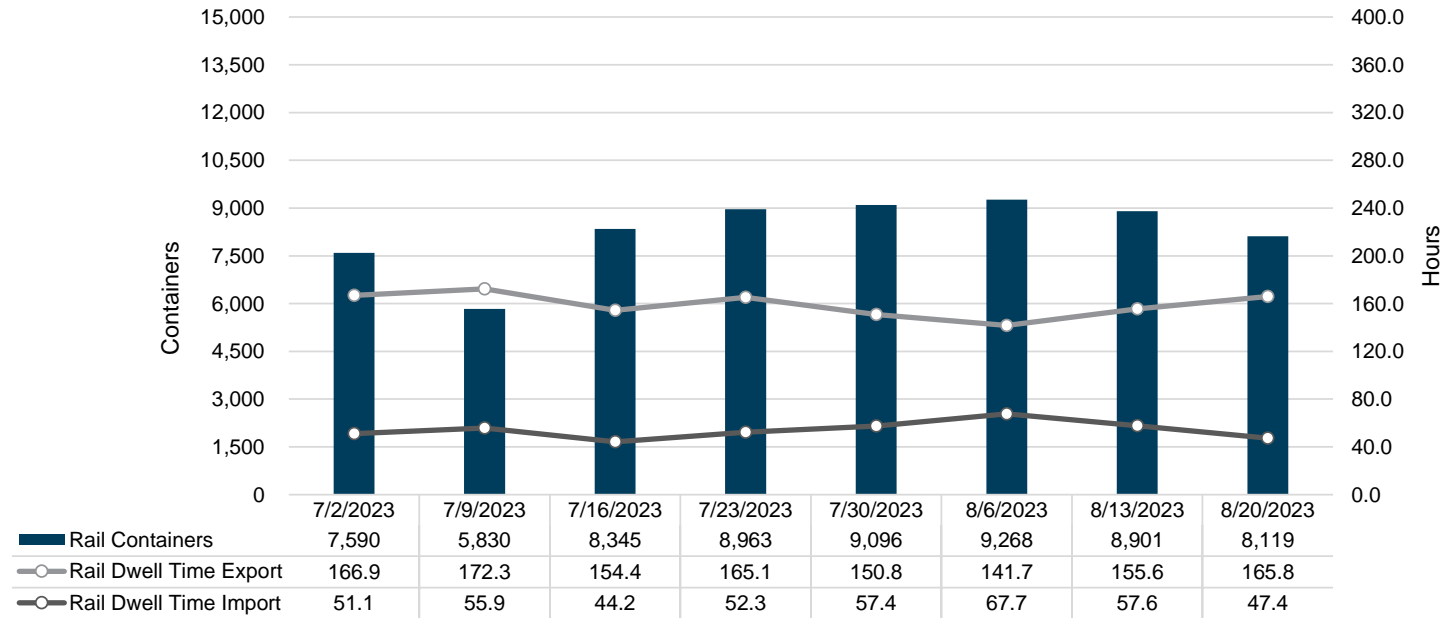

NIT Gate Containers and Dwell

VIG Gate Containers and Dwell

Gate Transactions- Last 8 Weeks

POV Gate Containers and Dwell

Rail Containers and Dwell

NIT Rail Containers and Dwell

VIG Rail Containers and Dwell