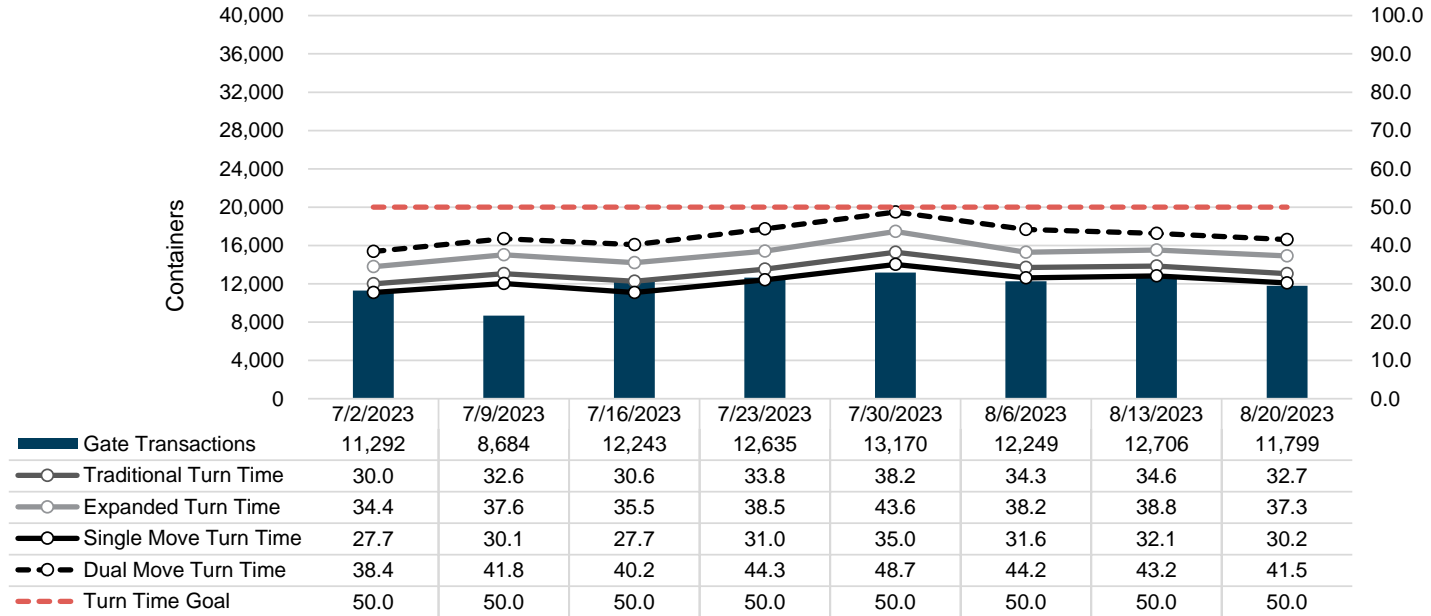

Port of Virginia Weekly Metrics

Gate Transactions

NIT Gate Transactions

VIG Gate Transactions

POV Gate Transactions

PPCY Gate Transactions

Please note: PPCY Gate Transactions are not included with POV Gate Transaction counts

Truck Reservation System and Hourly Transactions

NIT Truck Reservation Statistics

VIG Truck Reservation Statistics

POV Truck Reservation Statistics

POV Weekly Transactions by Terminal and Hour

Gate Containers and Dwell