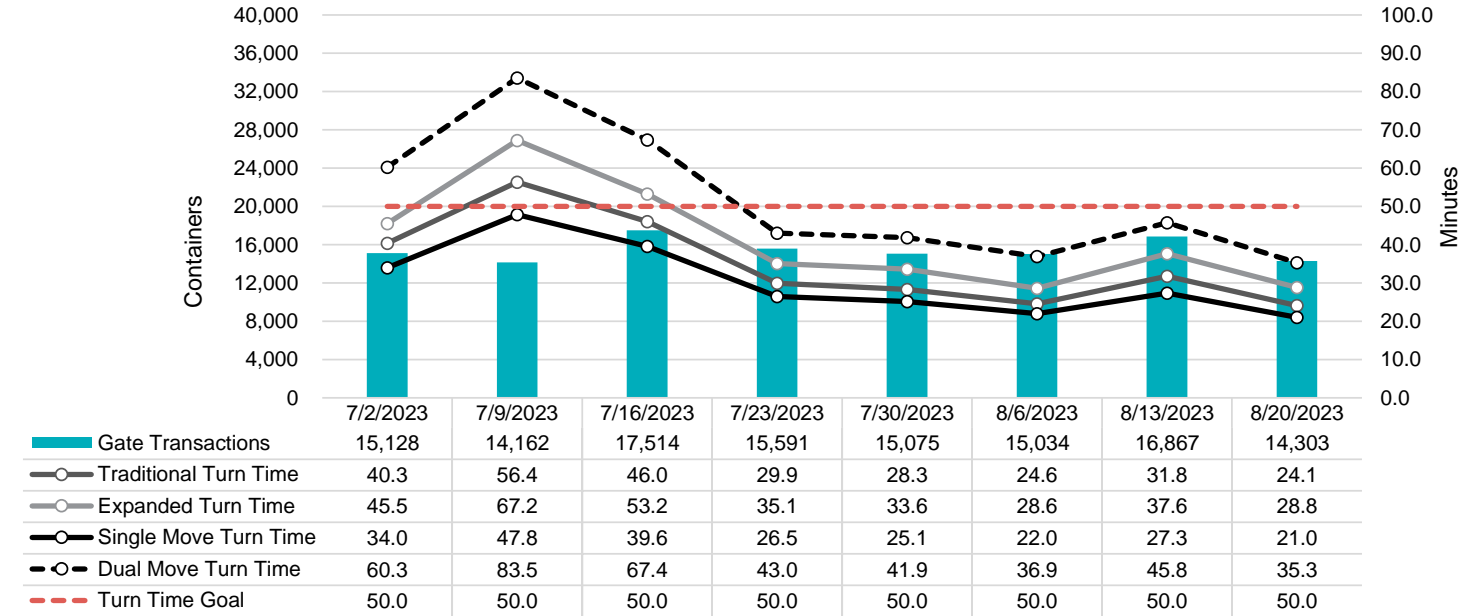

Port of Virginia Weekly Metrics

Gate Transactions

NIT Gate Transactions

VIG Gate Transactions

POV Gate Transactions

PPCY Gate Transactions

Please note: PPCY Gate Transactions are not included with POV Gate Transaction counts

Truck Reservation System and Hourly Transactions

NIT Truck Reservation Statistics

VIG Truck Reservation Statistics

POV Truck Reservation Statistics

POV Weekly Transactions by Terminal and Hour

Gate Containers and Dwell