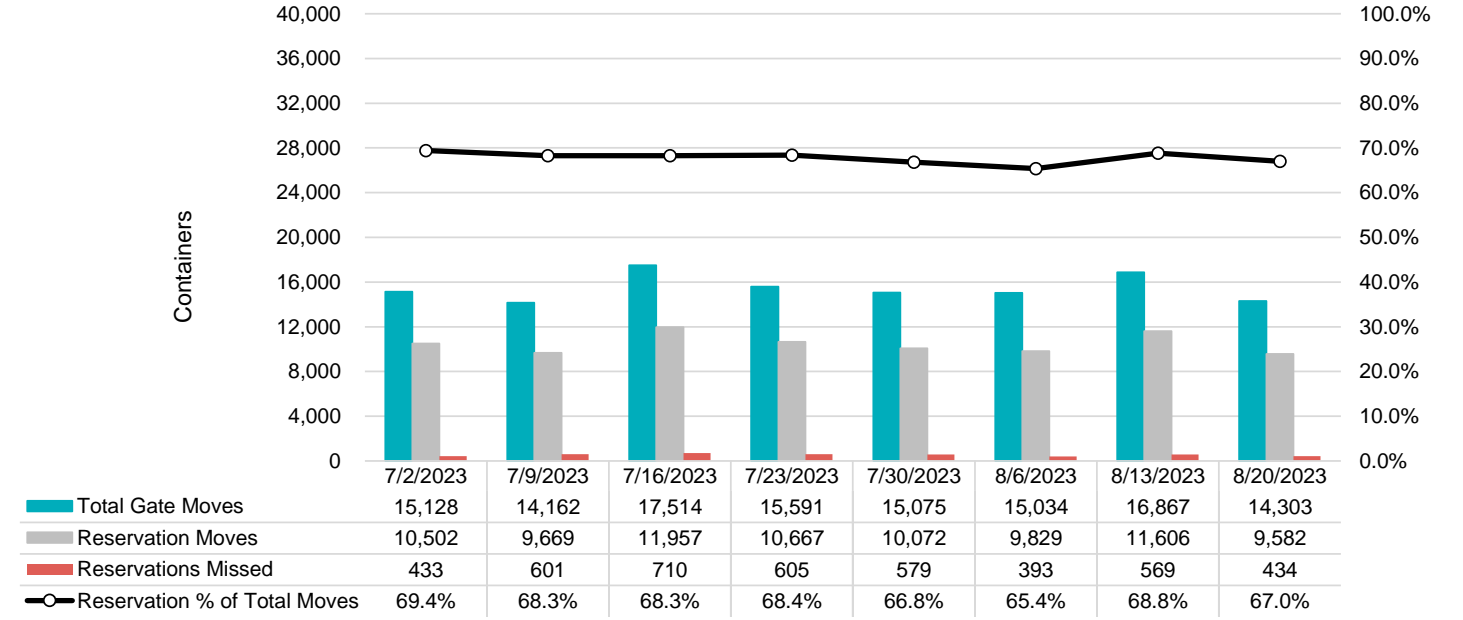

Port of Virginia Weekly Metrics

Gate Transactions

NIT Gate Transactions

VIG Gate Transactions

POV Gate Transactions

PPCY Gate Transactions

Please note: PPCY Gate Transactions are not included with POV Gate Transaction counts

Truck Reservation System and Hourly Transactions

NIT Truck Reservation Statistics

VIG Truck Reservation Statistics

POV Truck Reservation Statistics

POV Weekly Transactions by Terminal and Hour

Gate Containers and Dwell