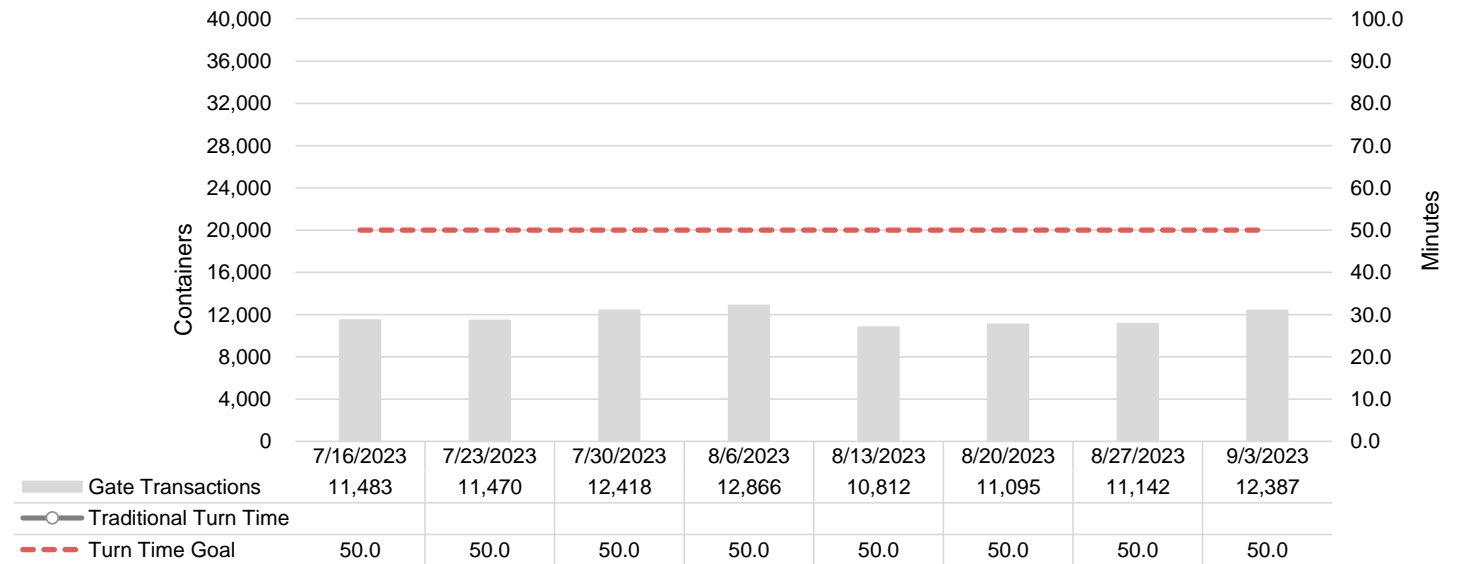

Port of Virginia Weekly Metrics

Gate Transactions

NIT Gate Transactions

VIG Gate Transactions

POV Gate Transactions

PPCY Gate Transactions

Please note: PPCY Gate Transactions are not included with POV Gate Transaction counts

Truck Reservation System and Hourly Transactions

NIT Truck Reservation Statistics

VIG Truck Reservation Statistics

POV Truck Reservation Statistics

POV Weekly Transactions by Terminal and Hour

Gate Containers and Dwell