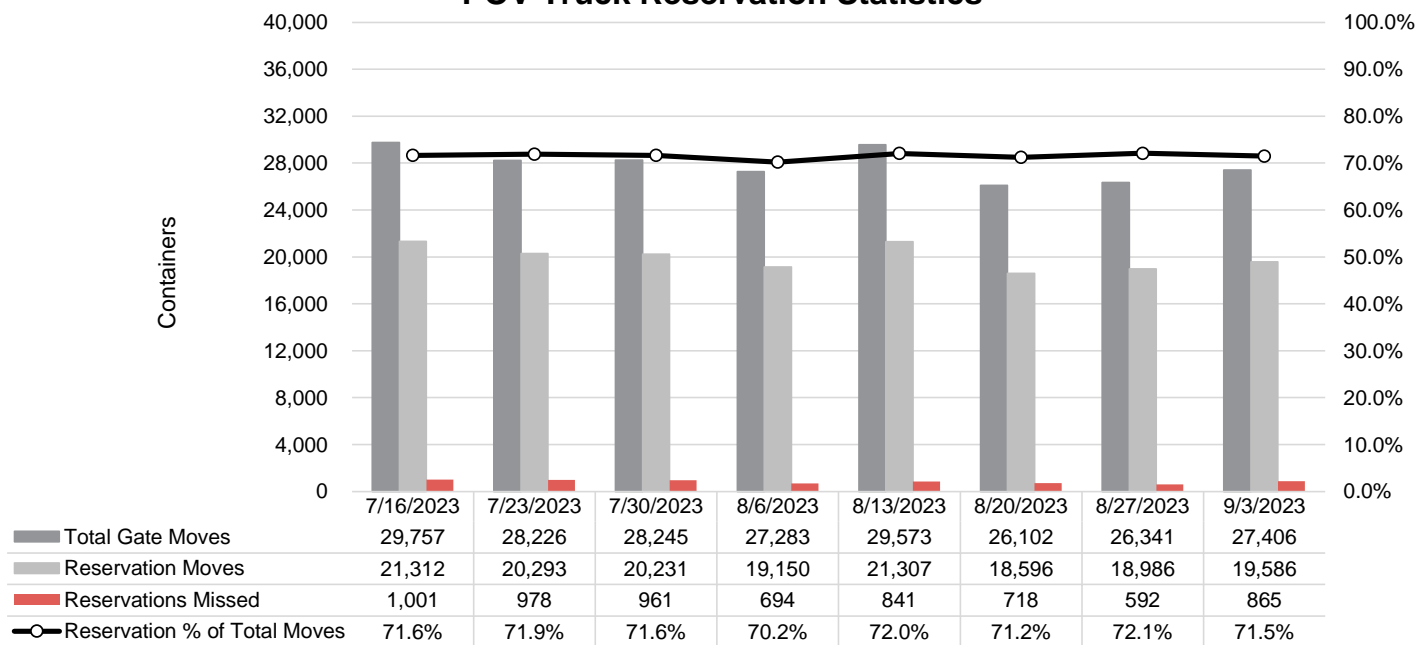

Port of Virginia Weekly Metrics

Gate Transactions

NIT Gate Transactions

VIG Gate Transactions

POV Gate Transactions

PPCY Gate Transactions

Please note: PPCY Gate Transactions are not included with POV Gate Transaction counts

Truck Reservation System and Hourly Transactions

NIT Truck Reservation Statistics

VIG Truck Reservation Statistics

POV Truck Reservation Statistics

POV Weekly Transactions by Terminal and Hour

Gate Containers and Dwell