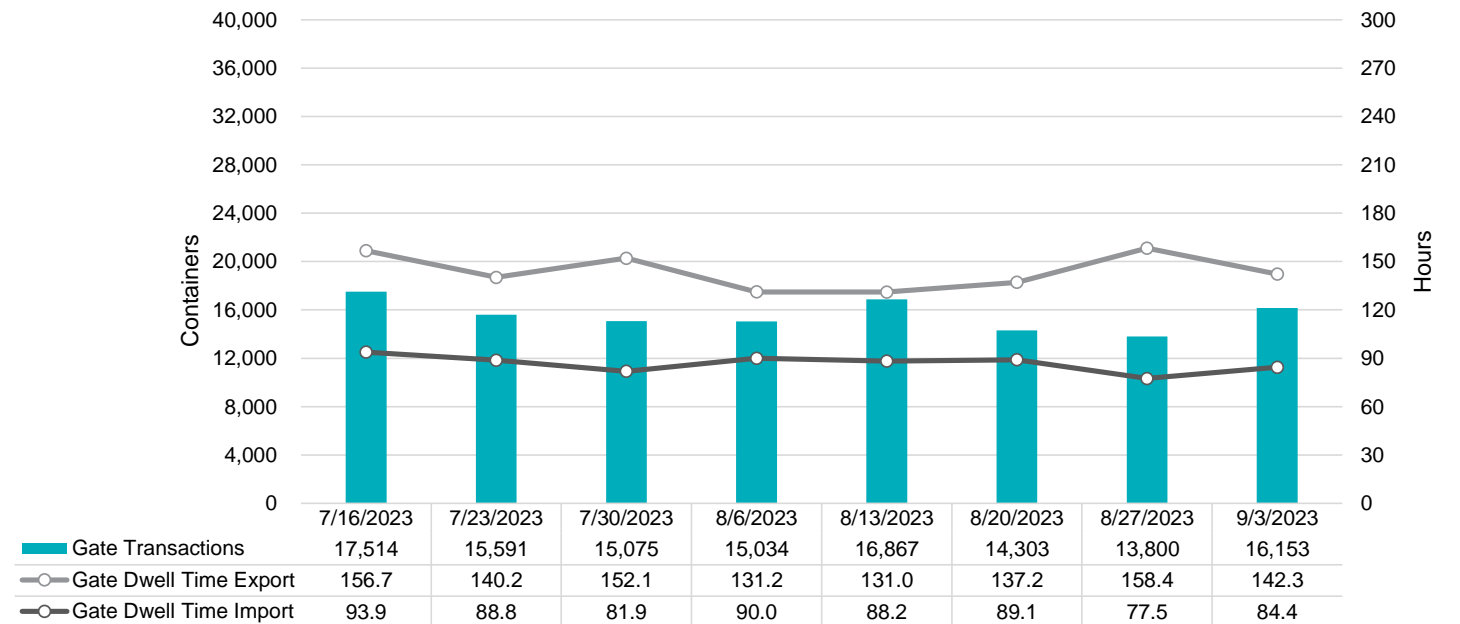

Port of Virginia Weekly Metrics

Gate Transactions

NIT Gate Transactions

VIG Gate Transactions

POV Gate Transactions

PPCY Gate Transactions

Please note: PPCY Gate Transactions are not included with POV Gate Transaction counts

Truck Reservation System and Hourly Transactions

NIT Truck Reservation Statistics

VIG Truck Reservation Statistics

POV Truck Reservation Statistics

POV Weekly Transactions by Terminal and Hour

Gate Containers and Dwell

NIT Gate Containers and Dwell

VIG Gate Containers and Dwell

Gate Transactions- Last 8 Weeks

POV Gate Containers and Dwell

Rail Containers and Dwell

NIT Rail Containers and Dwell

VIG Rail Containers and Dwell