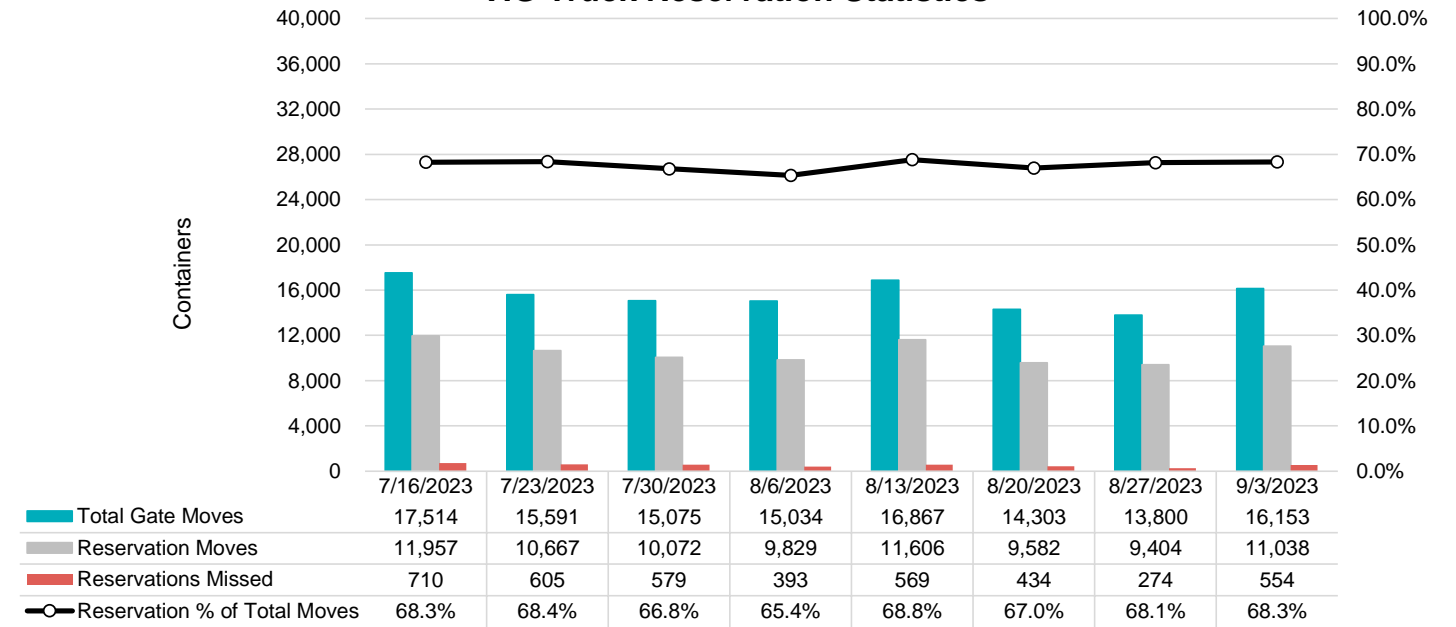

Port of Virginia Weekly Metrics

Gate Transactions

NIT Gate Transactions

VIG Gate Transactions

POV Gate Transactions

PPCY Gate Transactions

Please note: PPCY Gate Transactions are not included with POV Gate Transaction counts

Truck Reservation System and Hourly Transactions

NIT Truck Reservation Statistics

VIG Truck Reservation Statistics

POV Truck Reservation Statistics

POV Weekly Transactions by Terminal and Hour

Gate Containers and Dwell