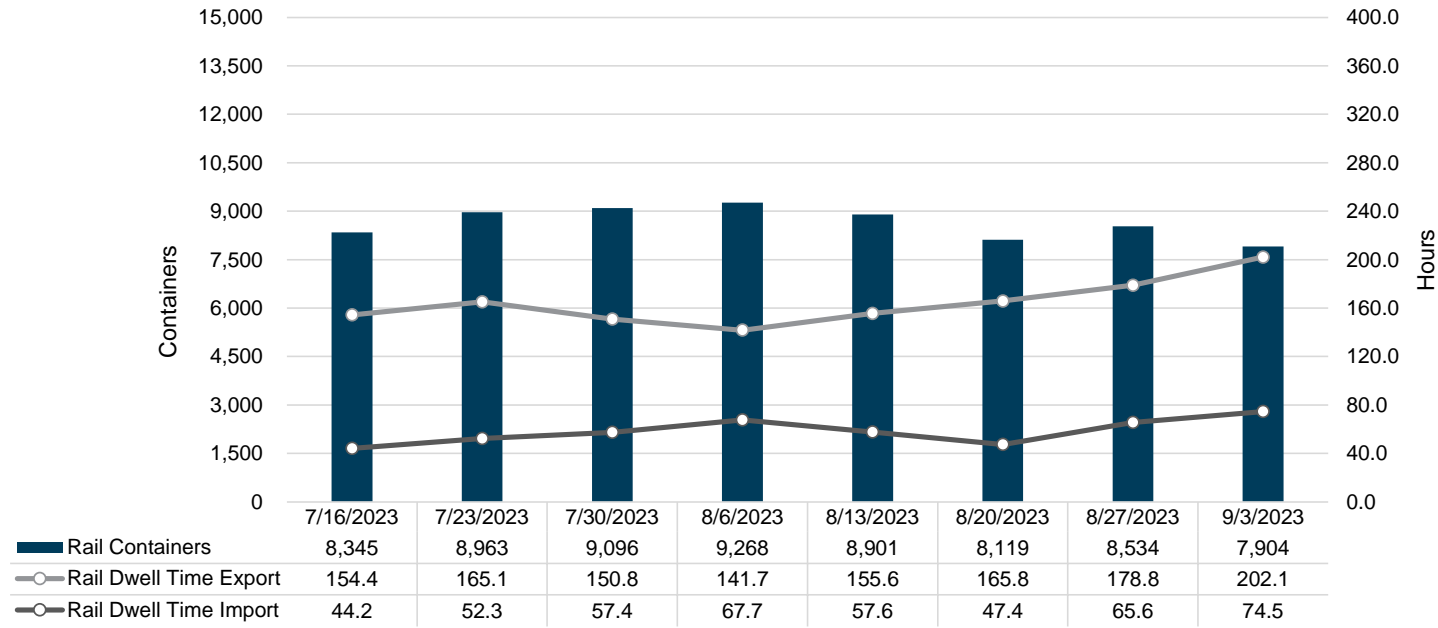

NIT Gate Containers and Dwell

VIG Gate Containers and Dwell

Gate Transactions- Last 8 Weeks

POV Gate Containers and Dwell

Rail Containers and Dwell

NIT Rail Containers and Dwell

VIG Rail Containers and Dwell

Rail Containers- Last 8 Weeks

POV Rail Containers and Dwell