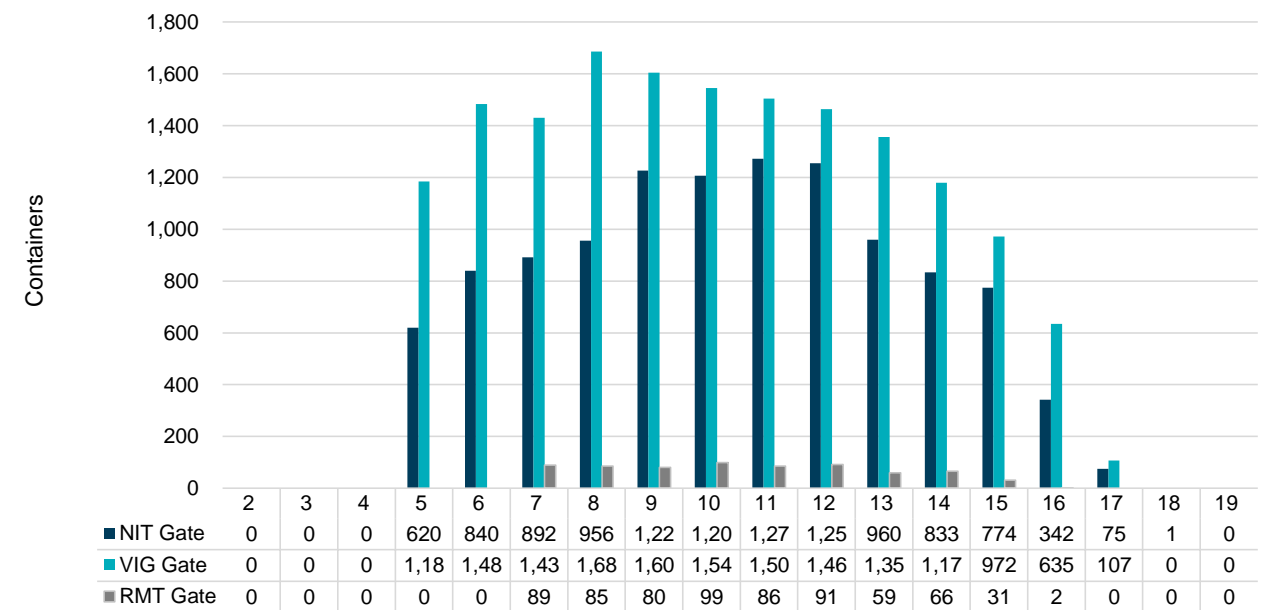

Port of Virginia Weekly Metrics

Gate Transactions

NIT Gate Transactions

VIG Gate Transactions

POV Gate Transactions

PPCY Gate Transactions

Please note: PPCY Gate Transactions are not included with POV Gate Transaction counts

Truck Reservation System and Hourly Transactions

NIT Truck Reservation Statistics

VIG Truck Reservation Statistics

POV Truck Reservation Statistics

POV Weekly Transactions by Terminal and Hour

Gate Containers and Dwell

NIT Gate Containers and Dwell

VIG Gate Containers and Dwell

Gate Transactions- Last 8 Weeks

POV Gate Containers and Dwell

Rail Containers and Dwell

NIT Rail Containers and Dwell

VIG Rail Containers and Dwell