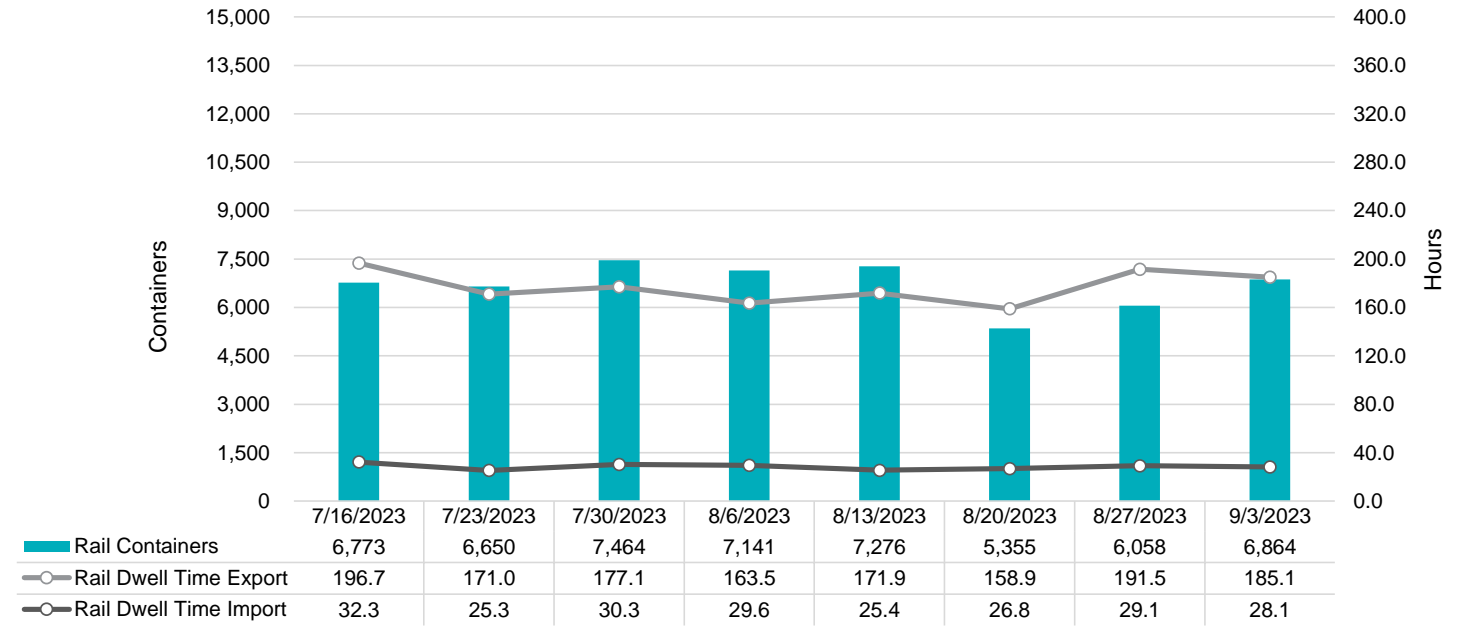

Truck Reservation System and Hourly Transactions

NIT Truck Reservation Statistics

VIG Truck Reservation Statistics

POV Truck Reservation Statistics

POV Weekly Transactions by Terminal and Hour

Gate Containers and Dwell

NIT Gate Containers and Dwell

VIG Gate Containers and Dwell

Gate Transactions- Last 8 Weeks

POV Gate Containers and Dwell

Rail Containers and Dwell

NIT Rail Containers and Dwell

VIG Rail Containers and Dwell