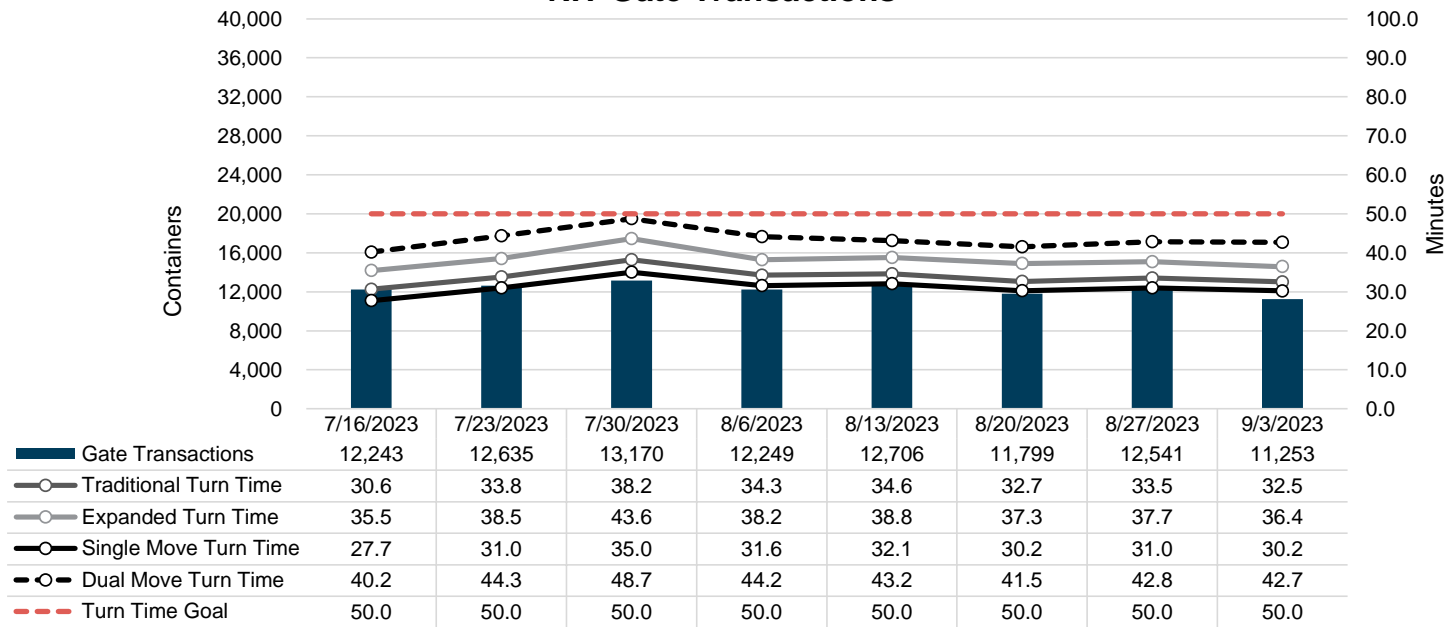

Port of Virginia Weekly Metrics

Gate Transactions

NIT Gate Transactions

VIG Gate Transactions

POV Gate Transactions

PPCY Gate Transactions

Please note: PPCY Gate Transactions are not included with POV Gate Transaction counts

Truck Reservation System and Hourly Transactions

NIT Truck Reservation Statistics

VIG Truck Reservation Statistics

POV Truck Reservation Statistics

POV Weekly Transactions by Terminal and Hour

Gate Containers and Dwell