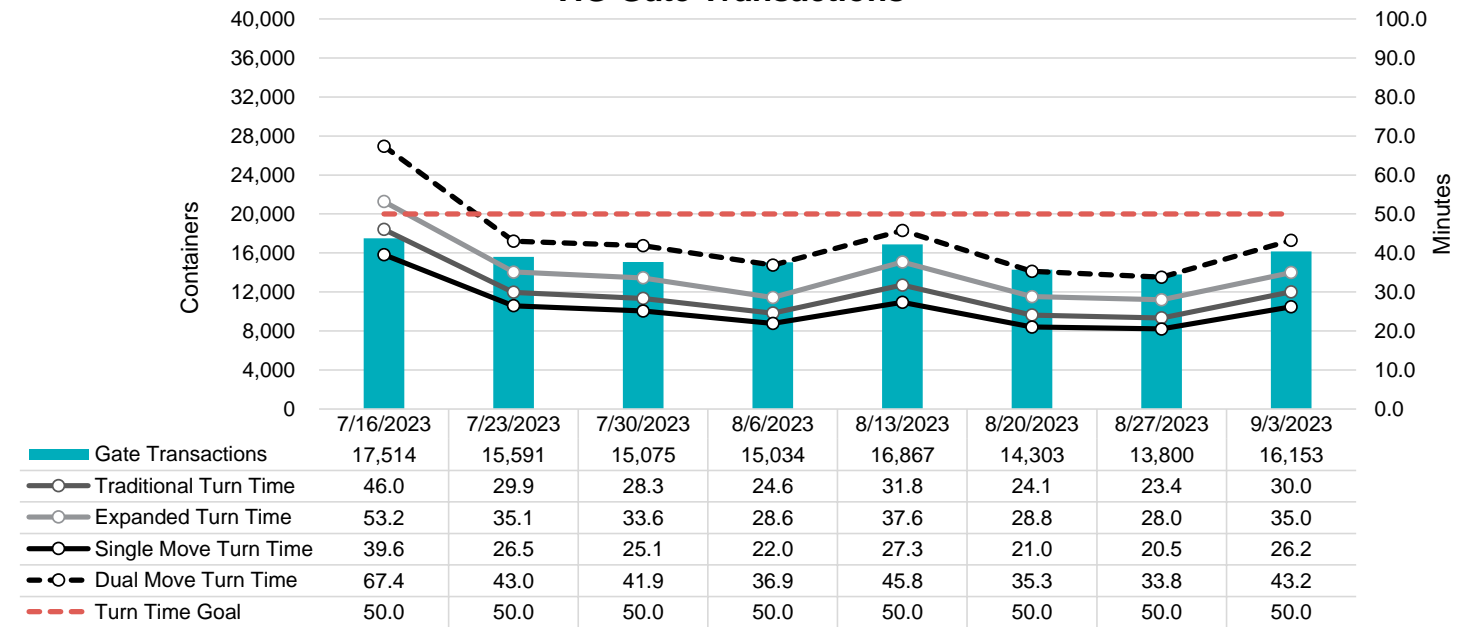

Port of Virginia Weekly Metrics

Gate Transactions

NIT Gate Transactions

VIG Gate Transactions

POV Gate Transactions

PPCY Gate Transactions

Please note: PPCY Gate Transactions are not included with POV Gate Transaction counts

Truck Reservation System and Hourly Transactions

NIT Truck Reservation Statistics

VIG Truck Reservation Statistics

POV Truck Reservation Statistics

POV Weekly Transactions by Terminal and Hour

Gate Containers and Dwell