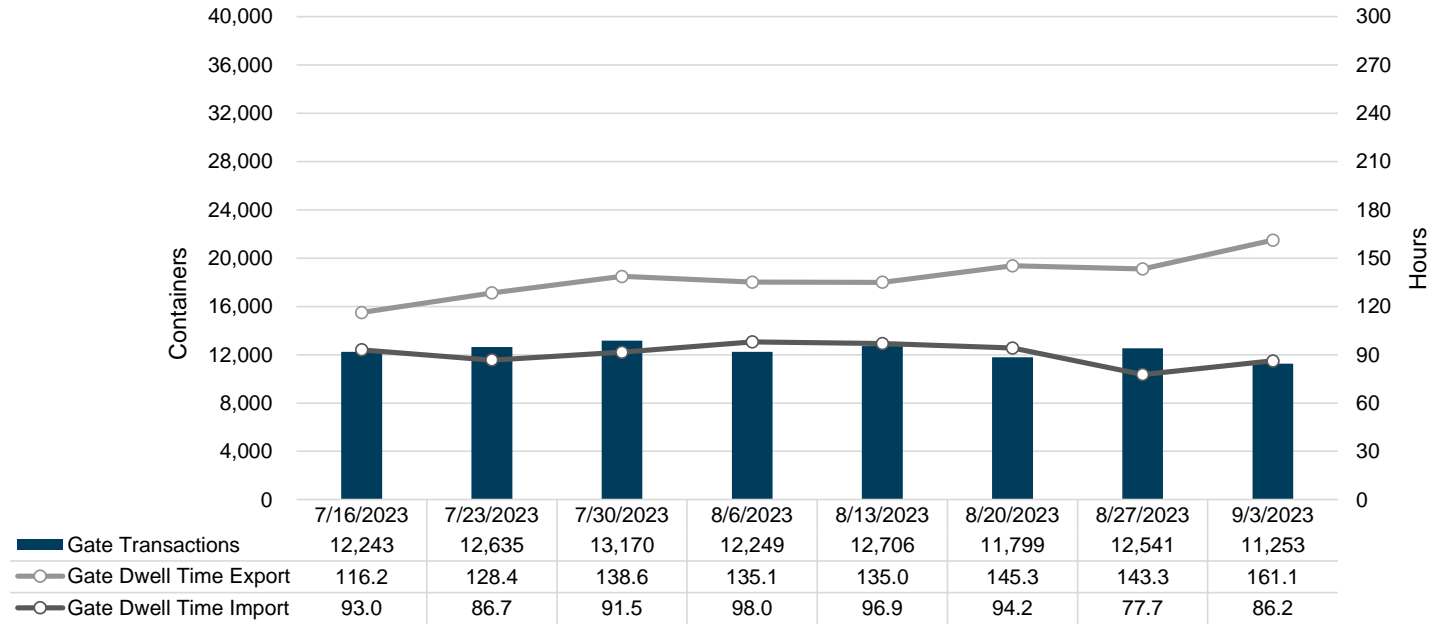

Port of Virginia Weekly Metrics

Gate Transactions

NIT Gate Transactions

VIG Gate Transactions

POV Gate Transactions

PPCY Gate Transactions

Please note: PPCY Gate Transactions are not included with POV Gate Transaction counts

Truck Reservation System and Hourly Transactions

NIT Truck Reservation Statistics

VIG Truck Reservation Statistics

POV Truck Reservation Statistics

POV Weekly Transactions by Terminal and Hour

Gate Containers and Dwell

NIT Gate Containers and Dwell

VIG Gate Containers and Dwell

Gate Transactions- Last 8 Weeks

POV Gate Containers and Dwell

Rail Containers and Dwell

NIT Rail Containers and Dwell

VIG Rail Containers and Dwell