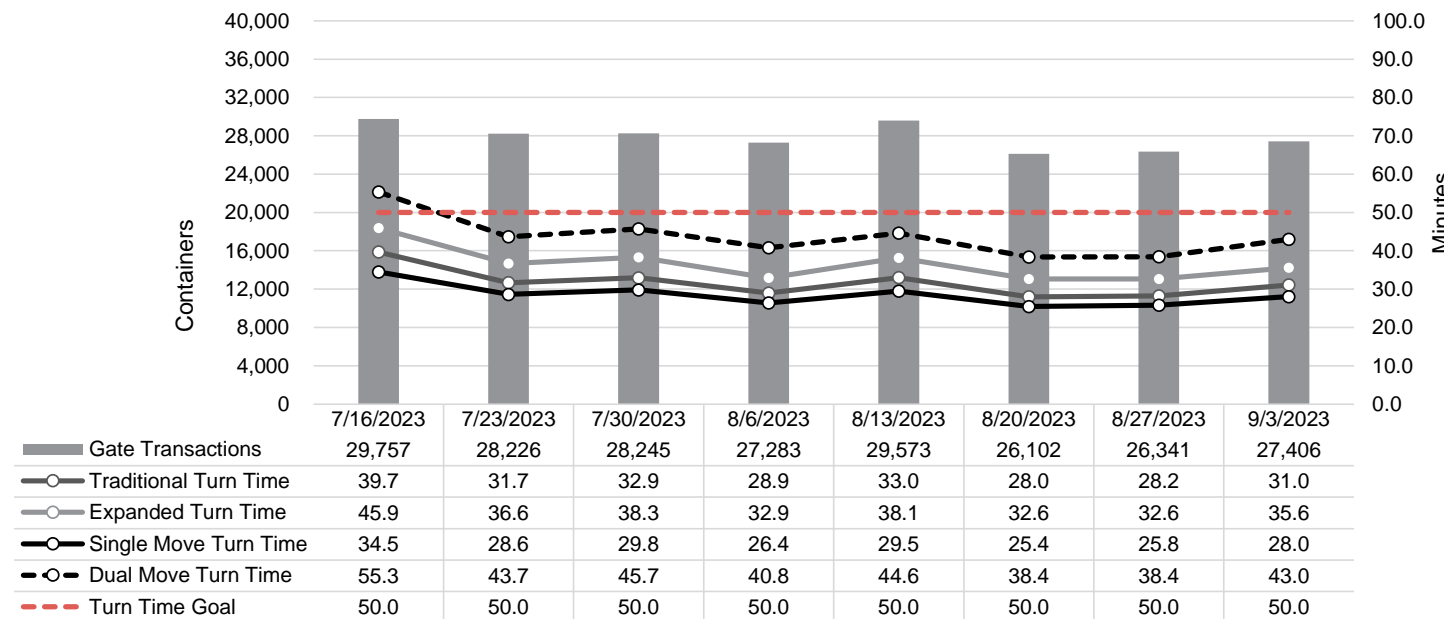

Port of Virginia Weekly Metrics

Gate Transactions

NIT Gate Transactions

VIG Gate Transactions

POV Gate Transactions

PPCY Gate Transactions

Please note: PPCY Gate Transactions are not included with POV Gate Transaction counts

Truck Reservation System and Hourly Transactions

NIT Truck Reservation Statistics

VIG Truck Reservation Statistics

POV Truck Reservation Statistics

POV Weekly Transactions by Terminal and Hour

Gate Containers and Dwell