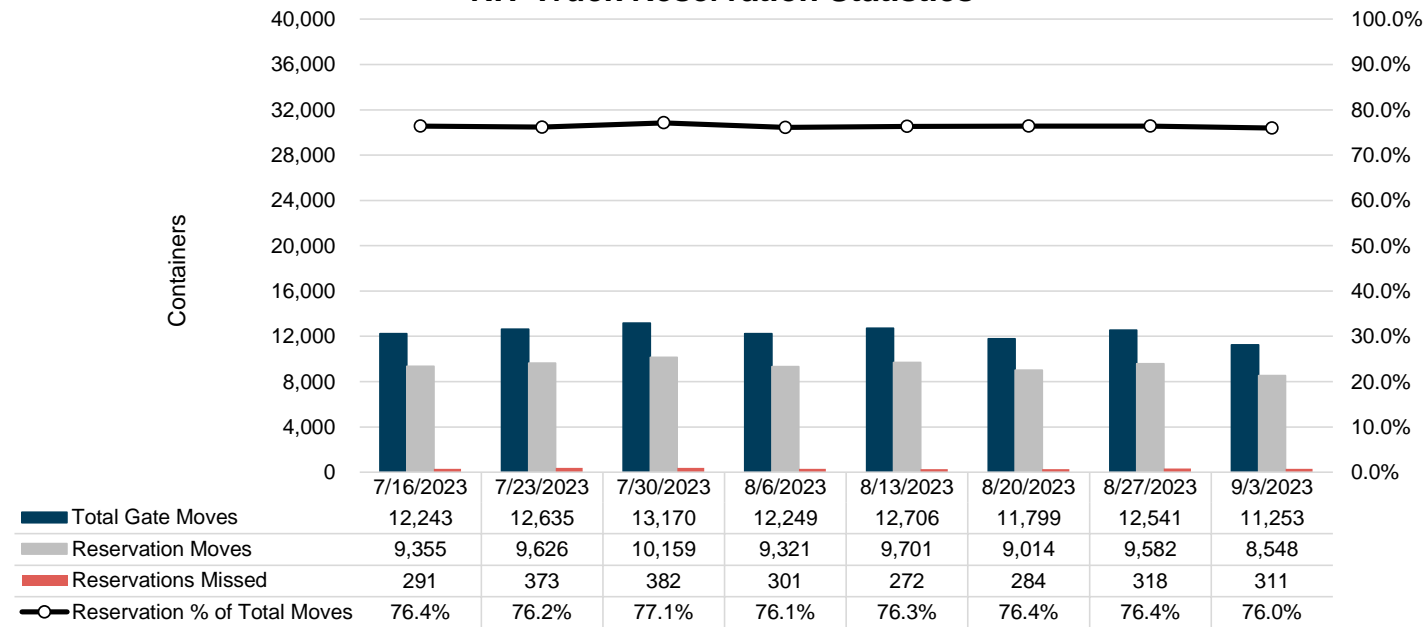

Port of Virginia Weekly Metrics

Gate Transactions

NIT Gate Transactions

VIG Gate Transactions

POV Gate Transactions

PPCY Gate Transactions

Please note: PPCY Gate Transactions are not included with POV Gate Transaction counts

Truck Reservation System and Hourly Transactions

NIT Truck Reservation Statistics

VIG Truck Reservation Statistics

POV Truck Reservation Statistics

POV Weekly Transactions by Terminal and Hour

Gate Containers and Dwell