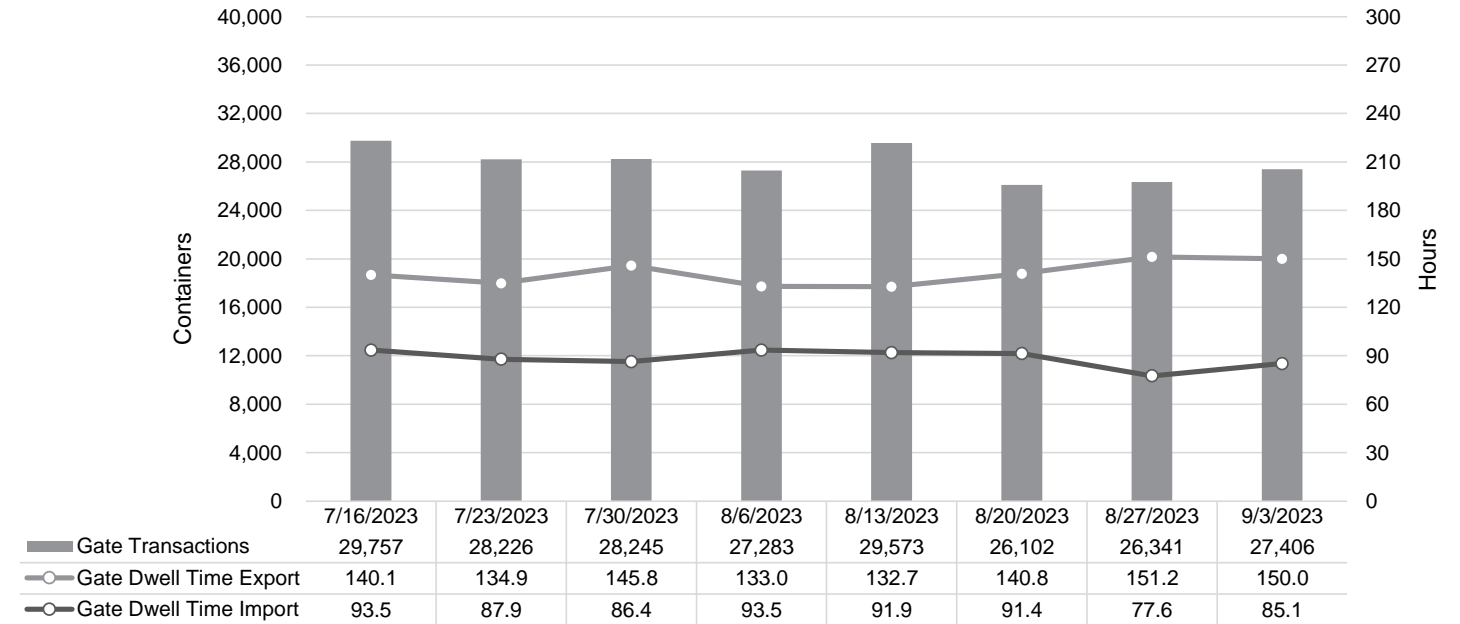

Truck Reservation System and Hourly Transactions

NIT Truck Reservation Statistics

VIG Truck Reservation Statistics

POV Truck Reservation Statistics

POV Weekly Transactions by Terminal and Hour

Gate Containers and Dwell

NIT Gate Containers and Dwell

VIG Gate Containers and Dwell

Gate Transactions- Last 8 Weeks

POV Gate Containers and Dwell

Rail Containers and Dwell

NIT Rail Containers and Dwell

VIG Rail Containers and Dwell