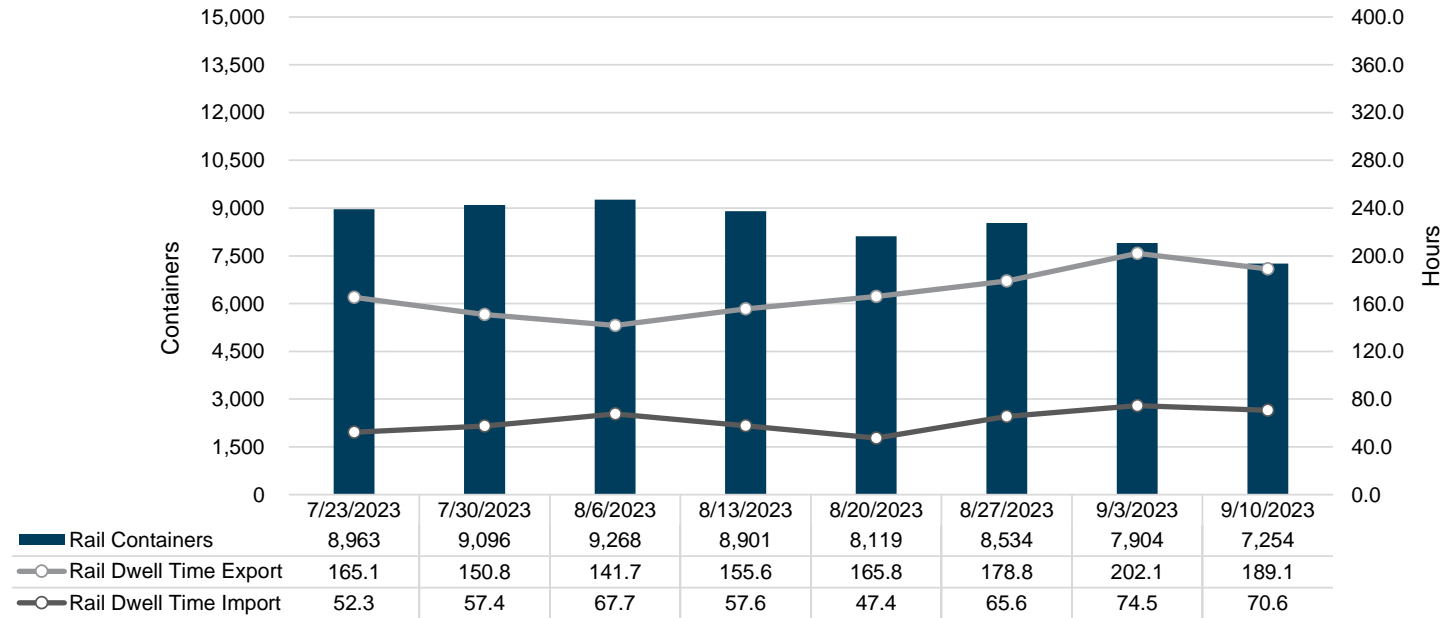

Rail Containers and Dwell

NIT Rail Containers and Dwell