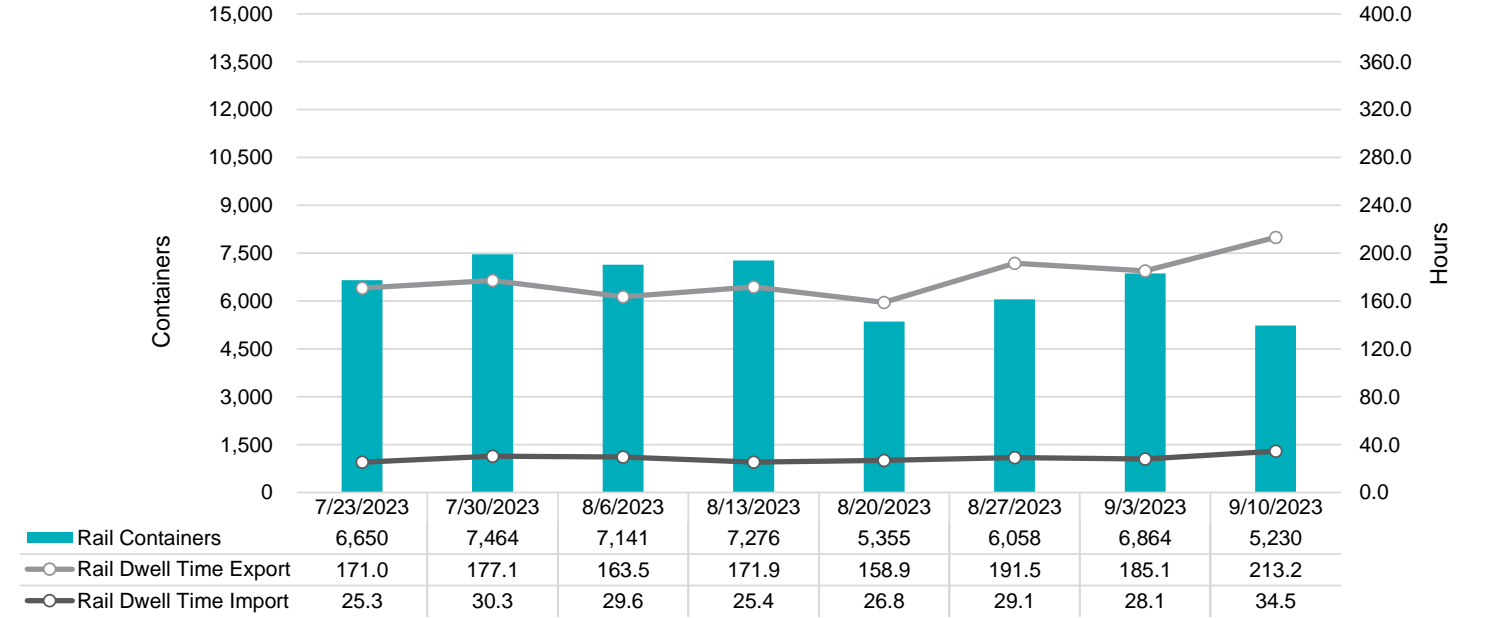

VIG Rail Containers and Dwell