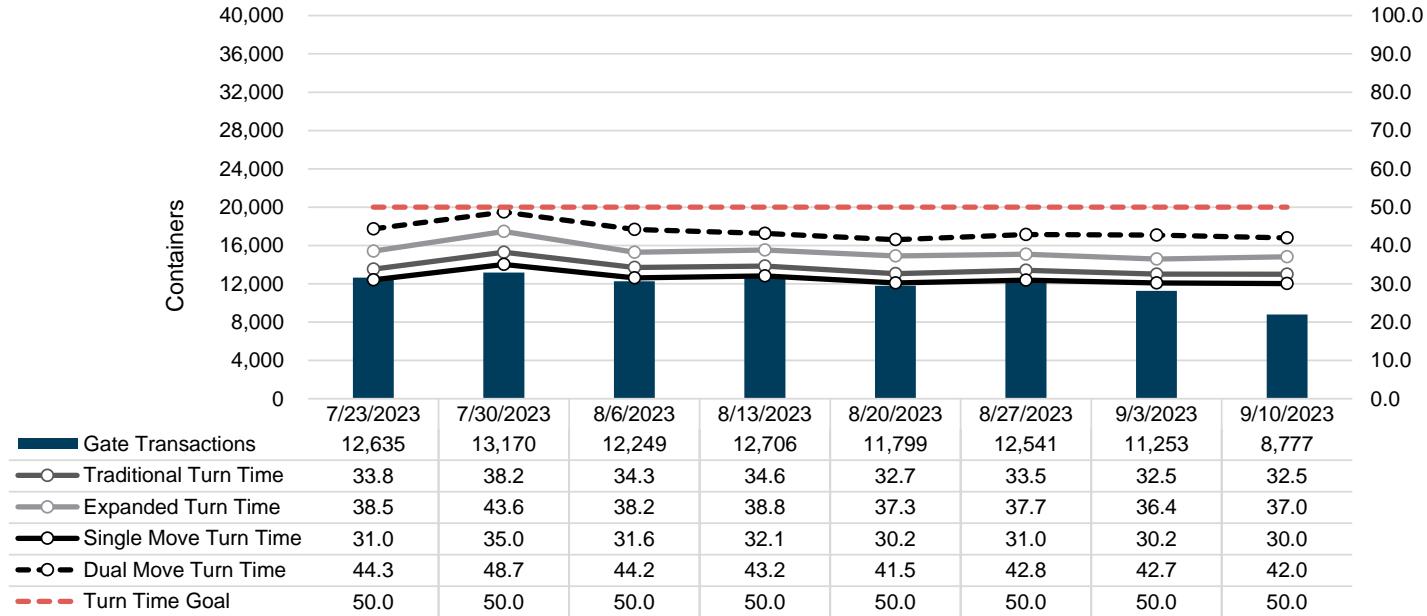

Port of Virginia Weekly Metrics

Gate Transactions

NIT Gate Transactions