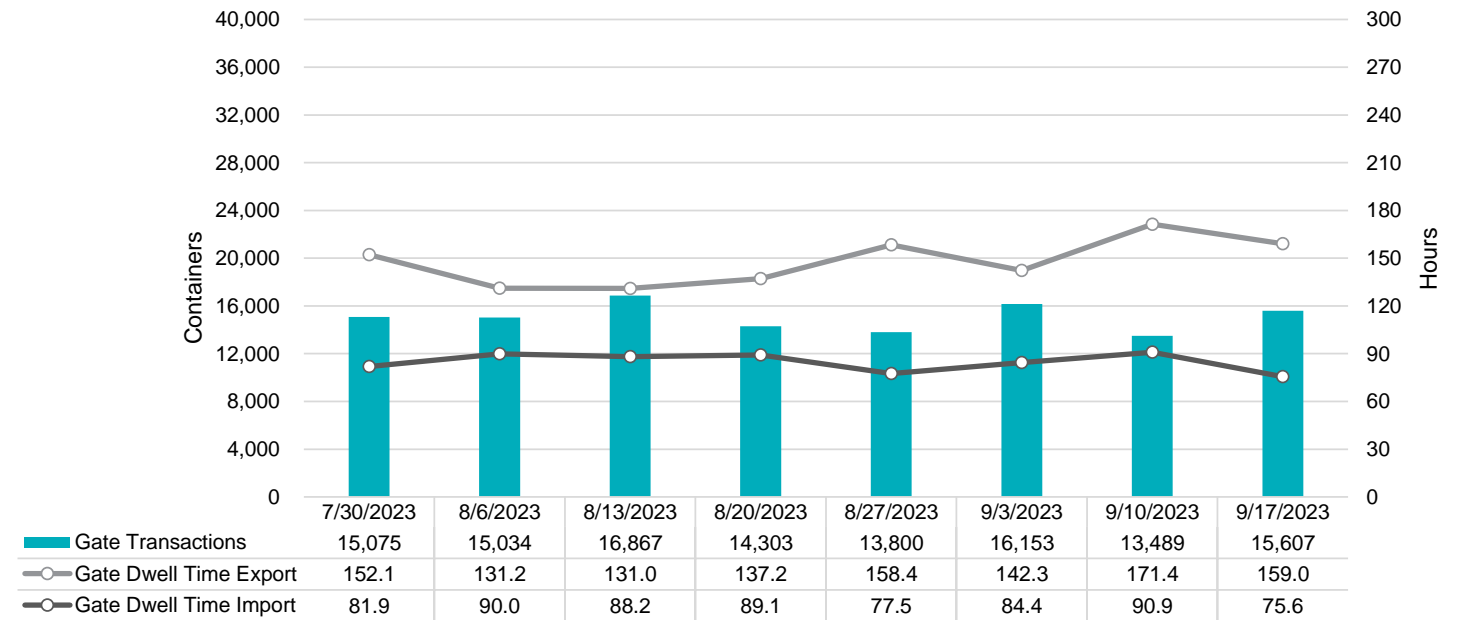

Port of Virginia Weekly Metrics

Gate Transactions

NIT Gate Transactions

VIG Gate Transactions

POV Gate Transactions

PPCY Gate Transactions

Please note: PPCY Gate Transactions are not included with POV Gate Transaction counts

Truck Reservation System and Hourly Transactions

NIT Truck Reservation Statistics

VIG Truck Reservation Statistics

POV Truck Reservation Statistics

POV Weekly Transactions by Terminal and Hour

Gate Containers and Dwell

NIT Gate Containers and Dwell

VIG Gate Containers and Dwell

Gate Transactions- Last 8 Weeks

POV Gate Containers and Dwell

Rail Containers and Dwell

NIT Rail Containers and Dwell

VIG Rail Containers and Dwell