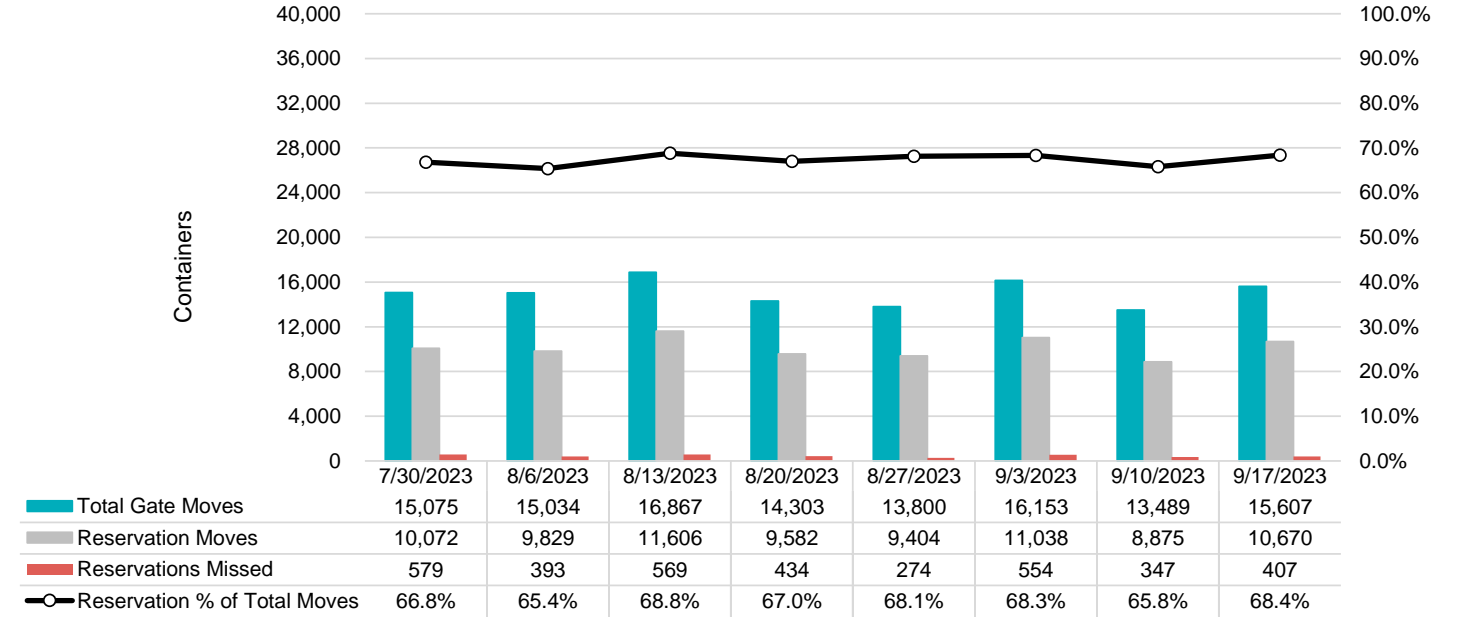

Port of Virginia Weekly Metrics

Gate Transactions

NIT Gate Transactions

VIG Gate Transactions

POV Gate Transactions

PPCY Gate Transactions

Please note: PPCY Gate Transactions are not included with POV Gate Transaction counts

Truck Reservation System and Hourly Transactions

NIT Truck Reservation Statistics

VIG Truck Reservation Statistics

POV Truck Reservation Statistics

POV Weekly Transactions by Terminal and Hour

Gate Containers and Dwell