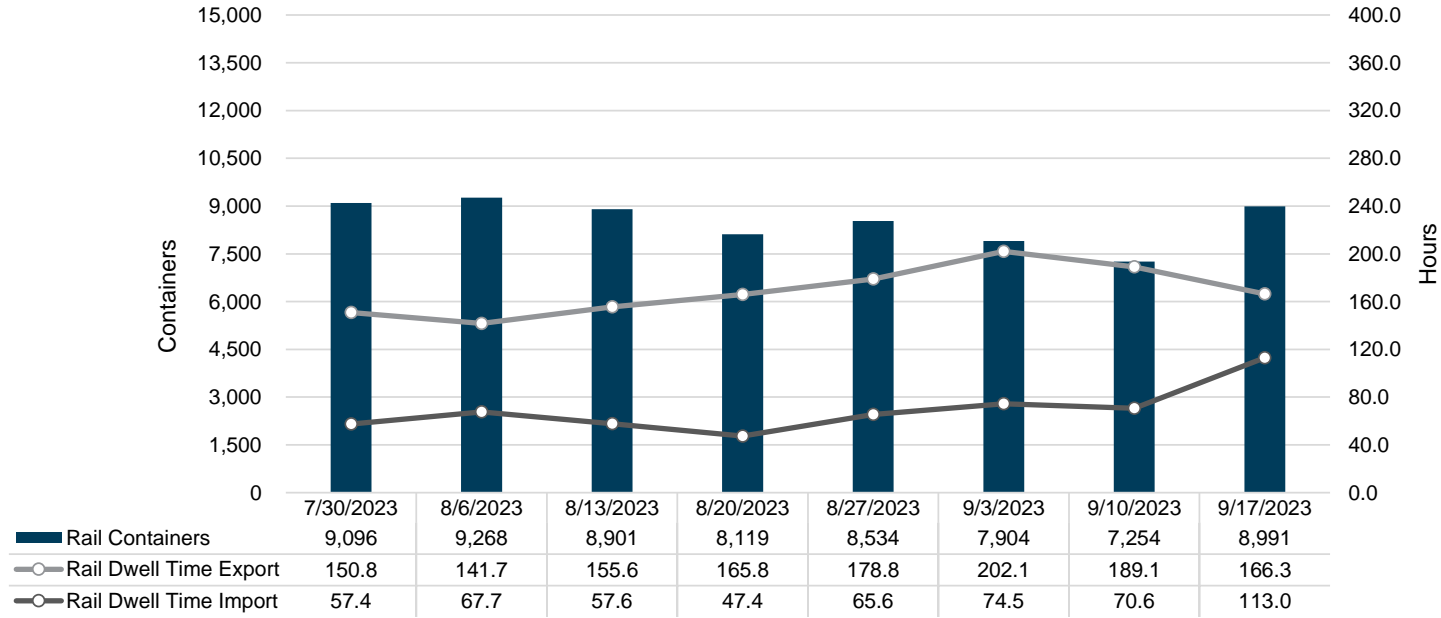

NIT Gate Containers and Dwell

VIG Gate Containers and Dwell

Gate Transactions- Last 8 Weeks

POV Gate Containers and Dwell

Rail Containers and Dwell

NIT Rail Containers and Dwell

VIG Rail Containers and Dwell