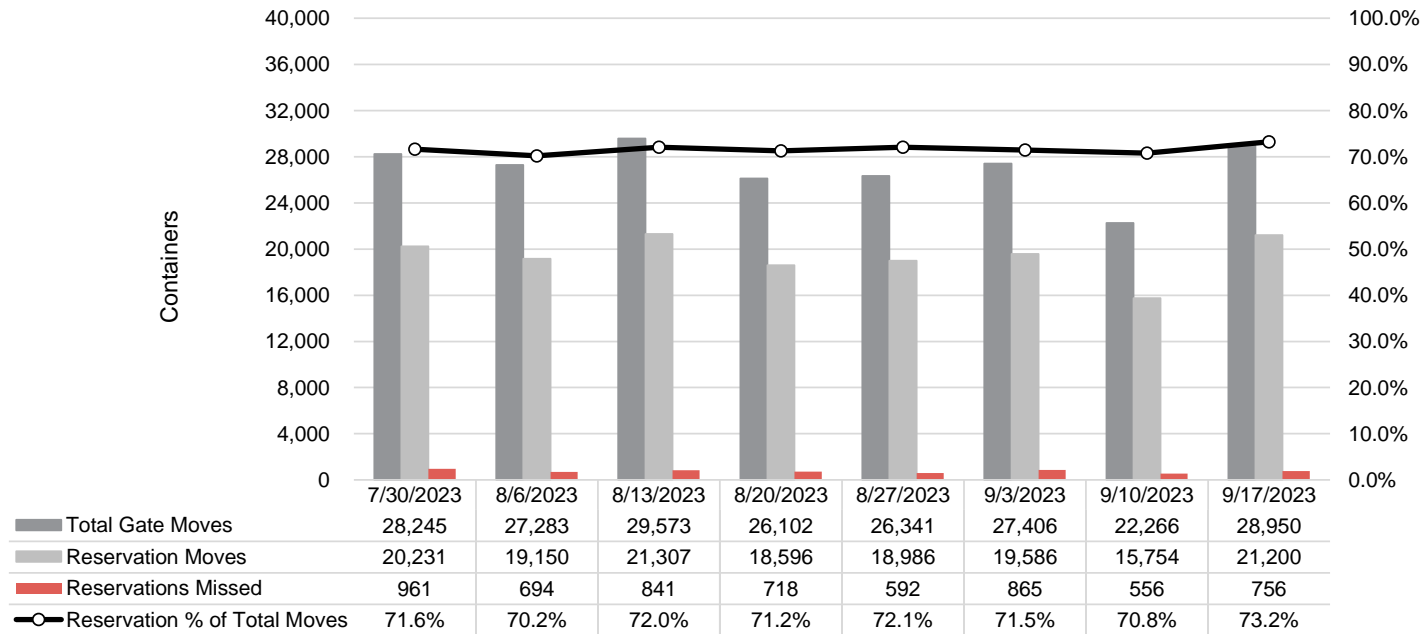

Port of Virginia Weekly Metrics

Gate Transactions

NIT Gate Transactions

VIG Gate Transactions

POV Gate Transactions

PPCY Gate Transactions

Please note: PPCY Gate Transactions are not included with POV Gate Transaction counts

Truck Reservation System and Hourly Transactions

NIT Truck Reservation Statistics

VIG Truck Reservation Statistics

POV Truck Reservation Statistics

POV Weekly Transactions by Terminal and Hour

Gate Containers and Dwell

NIT Gate Containers and Dwell

VIG Gate Containers and Dwell

Gate Transactions- Last 8 Weeks

POV Gate Containers and Dwell

Rail Containers and Dwell

NIT Rail Containers and Dwell

VIG Rail Containers and Dwell