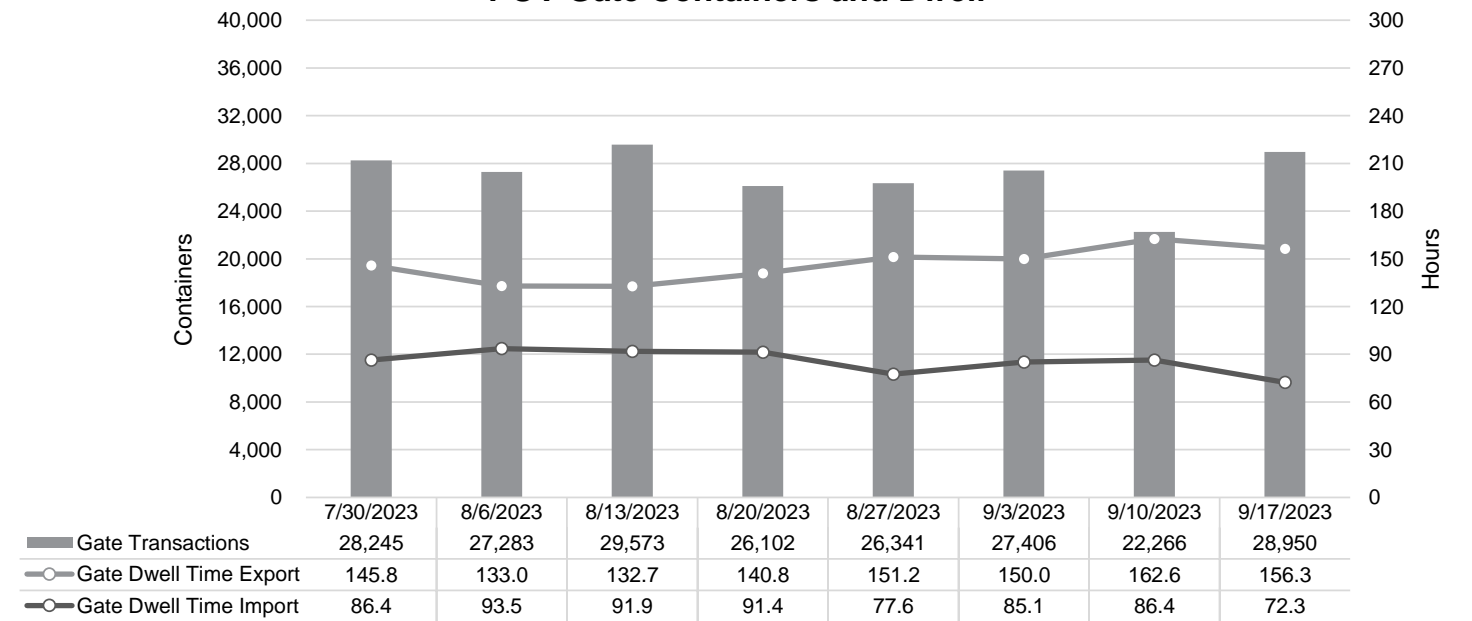

Truck Reservation System and Hourly Transactions

NIT Truck Reservation Statistics

VIG Truck Reservation Statistics

POV Truck Reservation Statistics

POV Weekly Transactions by Terminal and Hour

Gate Containers and Dwell

NIT Gate Containers and Dwell

VIG Gate Containers and Dwell

Gate Transactions- Last 8 Weeks

POV Gate Containers and Dwell

Rail Containers and Dwell

NIT Rail Containers and Dwell

VIG Rail Containers and Dwell