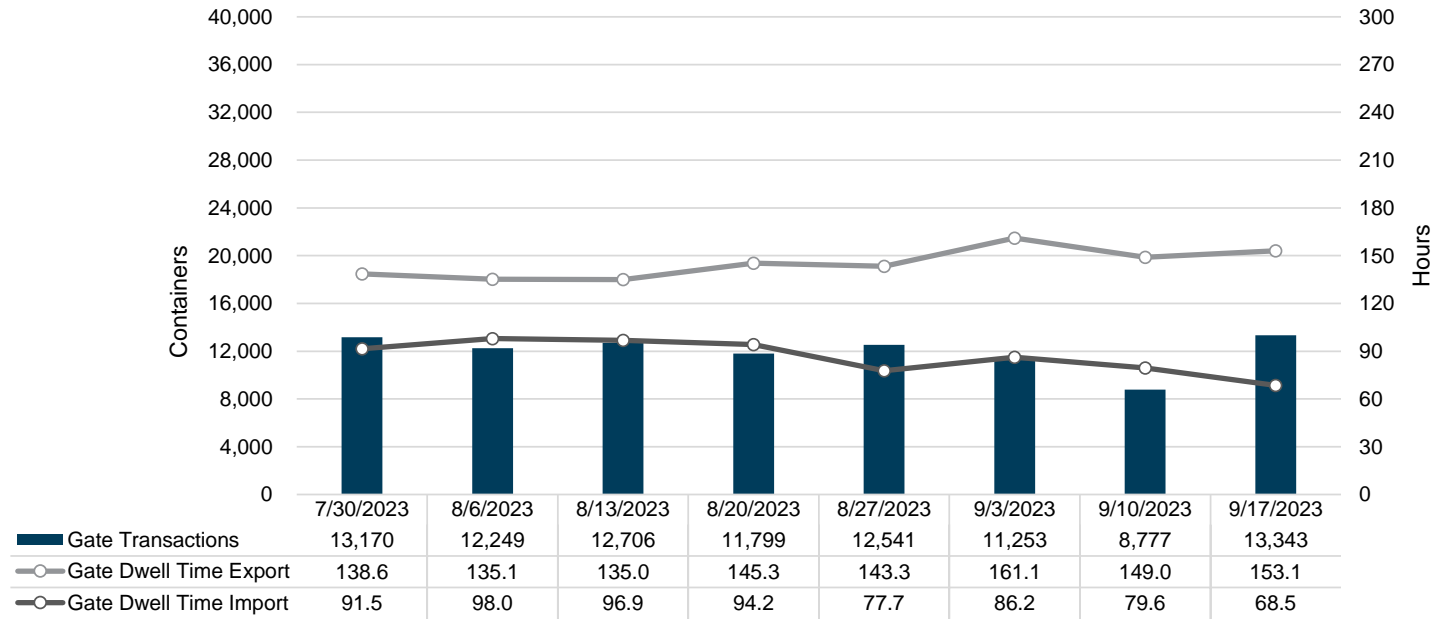

Port of Virginia Weekly Metrics

Gate Transactions

NIT Gate Transactions

VIG Gate Transactions

POV Gate Transactions

PPCY Gate Transactions

Please note: PPCY Gate Transactions are not included with POV Gate Transaction counts

Truck Reservation System and Hourly Transactions

NIT Truck Reservation Statistics

VIG Truck Reservation Statistics

POV Truck Reservation Statistics

POV Weekly Transactions by Terminal and Hour

Gate Containers and Dwell

NIT Gate Containers and Dwell

VIG Gate Containers and Dwell

Gate Transactions- Last 8 Weeks

POV Gate Containers and Dwell

Rail Containers and Dwell

NIT Rail Containers and Dwell

VIG Rail Containers and Dwell