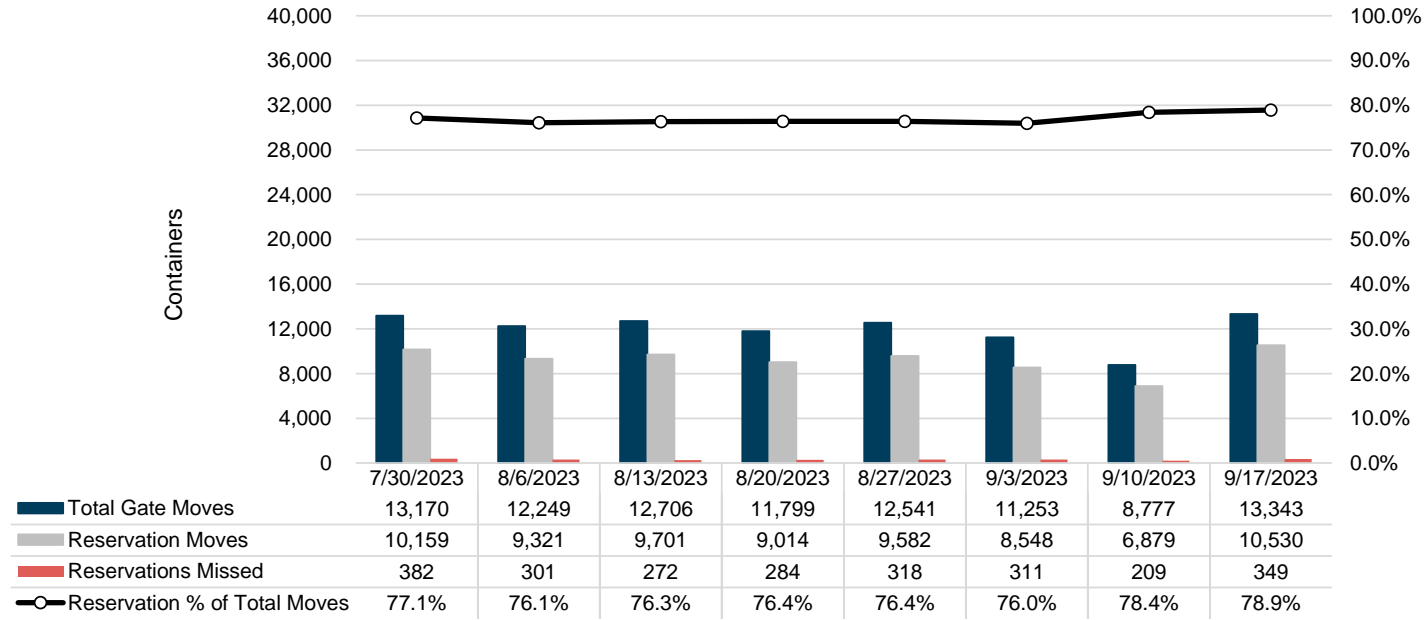

Port of Virginia Weekly Metrics

Gate Transactions

NIT Gate Transactions

VIG Gate Transactions

POV Gate Transactions

PPCY Gate Transactions

Please note: PPCY Gate Transactions are not included with POV Gate Transaction counts

Truck Reservation System and Hourly Transactions

NIT Truck Reservation Statistics

VIG Truck Reservation Statistics

POV Truck Reservation Statistics

POV Weekly Transactions by Terminal and Hour

Gate Containers and Dwell