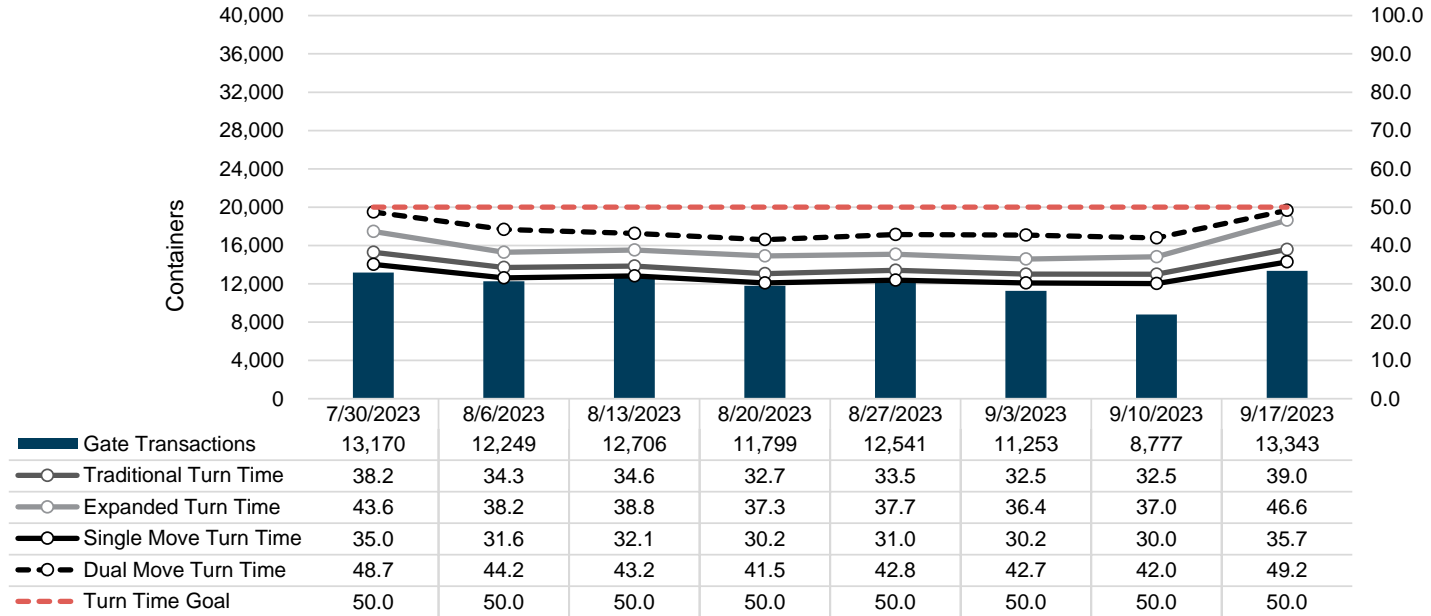

Port of Virginia Weekly Metrics

Gate Transactions

NIT Gate Transactions

VIG Gate Transactions

POV Gate Transactions

PPCY Gate Transactions

Please note: PPCY Gate Transactions are not included with POV Gate Transaction counts

Truck Reservation System and Hourly Transactions

NIT Truck Reservation Statistics

VIG Truck Reservation Statistics

POV Truck Reservation Statistics

POV Weekly Transactions by Terminal and Hour

Gate Containers and Dwell