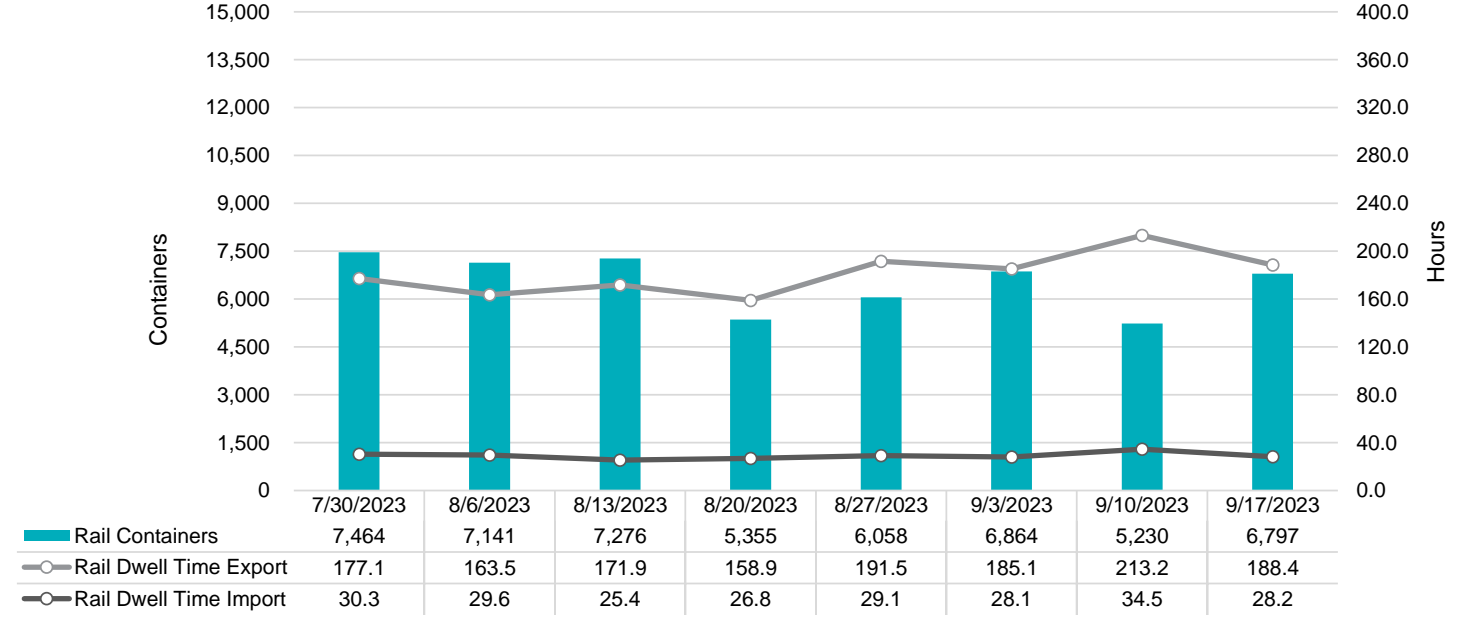

NIT Gate Containers and Dwell

VIG Gate Containers and Dwell

Gate Transactions- Last 8 Weeks

POV Gate Containers and Dwell

Rail Containers and Dwell

NIT Rail Containers and Dwell

VIG Rail Containers and Dwell