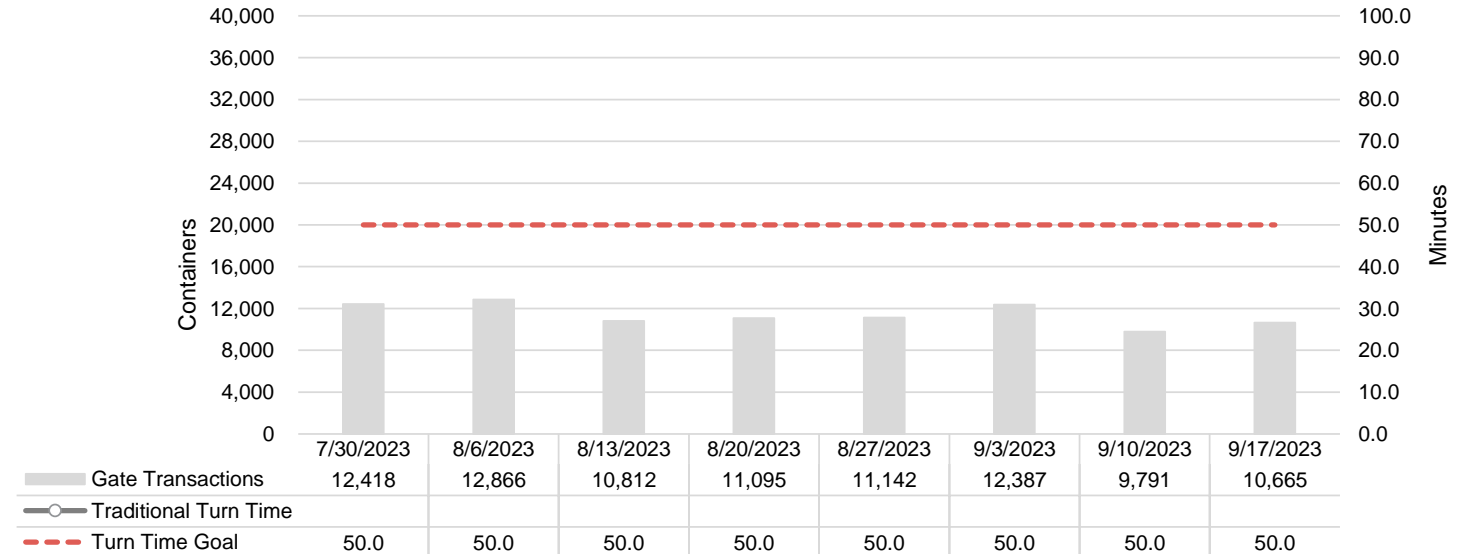

Port of Virginia Weekly Metrics

Gate Transactions

NIT Gate Transactions

VIG Gate Transactions

POV Gate Transactions

PPCY Gate Transactions

Please note: PPCY Gate Transactions are not included with POV Gate Transaction counts

Truck Reservation System and Hourly Transactions

NIT Truck Reservation Statistics

VIG Truck Reservation Statistics

POV Truck Reservation Statistics

POV Weekly Transactions by Terminal and Hour

Gate Containers and Dwell