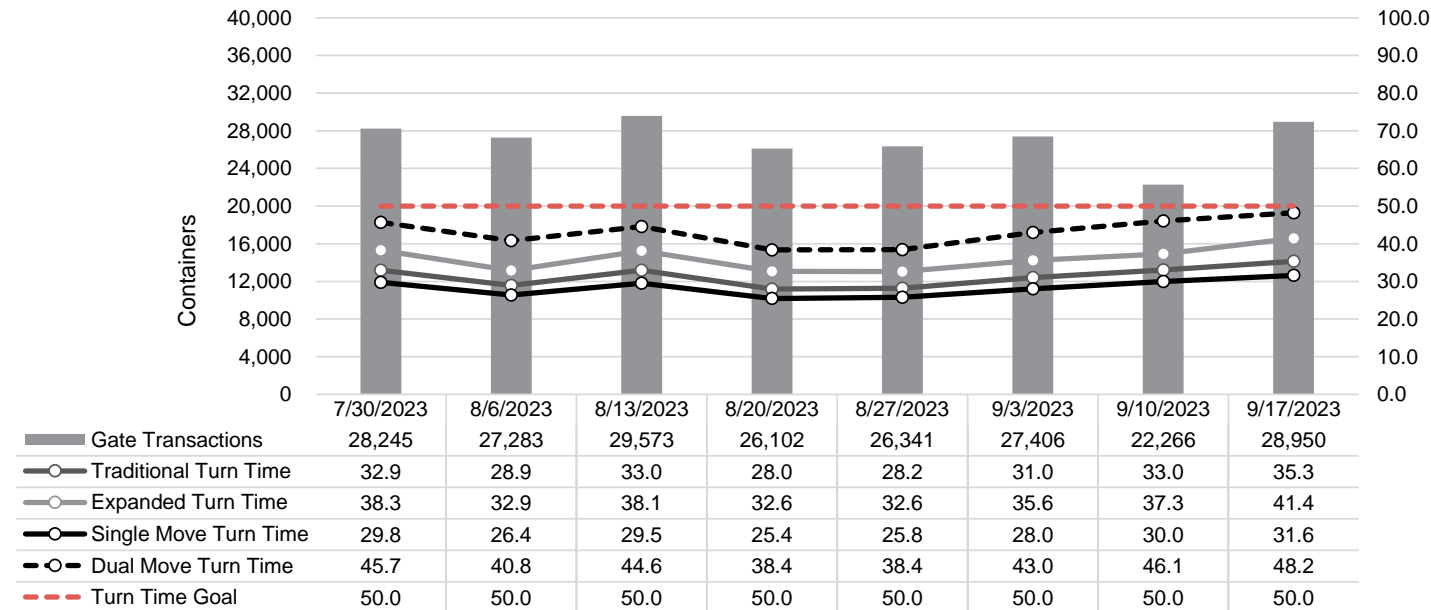

Port of Virginia Weekly Metrics

Gate Transactions

NIT Gate Transactions

VIG Gate Transactions

POV Gate Transactions

PPCY Gate Transactions

Please note: PPCY Gate Transactions are not included with POV Gate Transaction counts

Truck Reservation System and Hourly Transactions

NIT Truck Reservation Statistics

VIG Truck Reservation Statistics

POV Truck Reservation Statistics

POV Weekly Transactions by Terminal and Hour

Gate Containers and Dwell