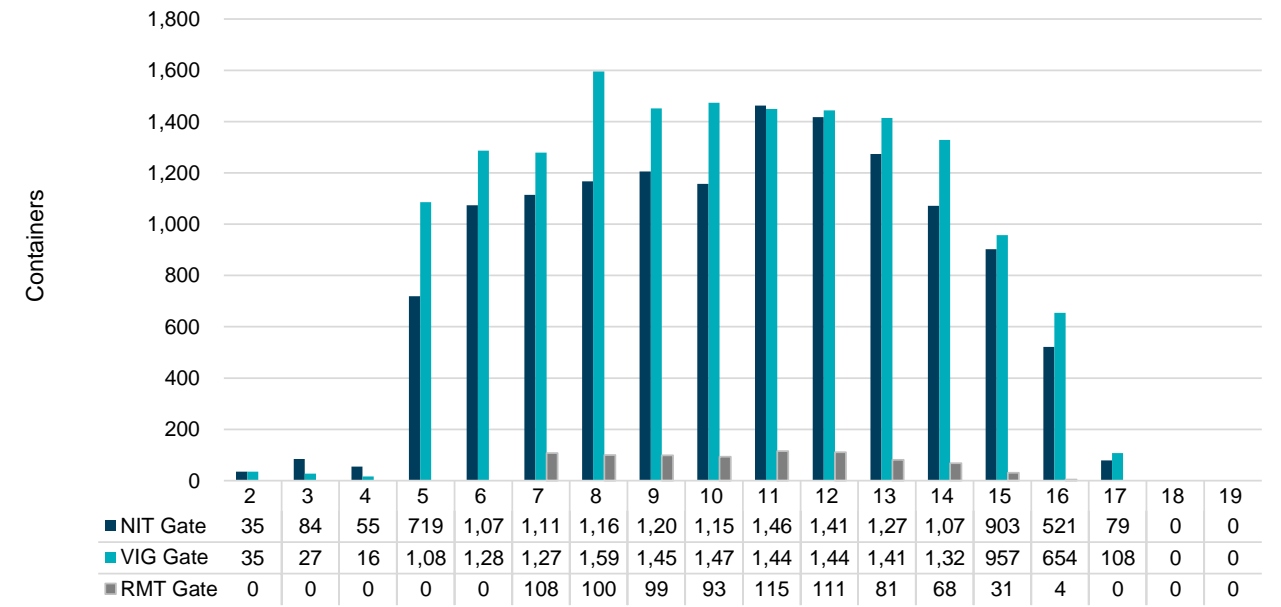

Port of Virginia Weekly Metrics

Gate Transactions

NIT Gate Transactions

VIG Gate Transactions

POV Gate Transactions

PPCY Gate Transactions

Please note: PPCY Gate Transactions are not included with POV Gate Transaction counts

Truck Reservation System and Hourly Transactions

NIT Truck Reservation Statistics

VIG Truck Reservation Statistics

POV Truck Reservation Statistics

POV Weekly Transactions by Terminal and Hour

Gate Containers and Dwell

NIT Gate Containers and Dwell

VIG Gate Containers and Dwell

Gate Transactions- Last 8 Weeks

POV Gate Containers and Dwell

Rail Containers and Dwell

NIT Rail Containers and Dwell

VIG Rail Containers and Dwell