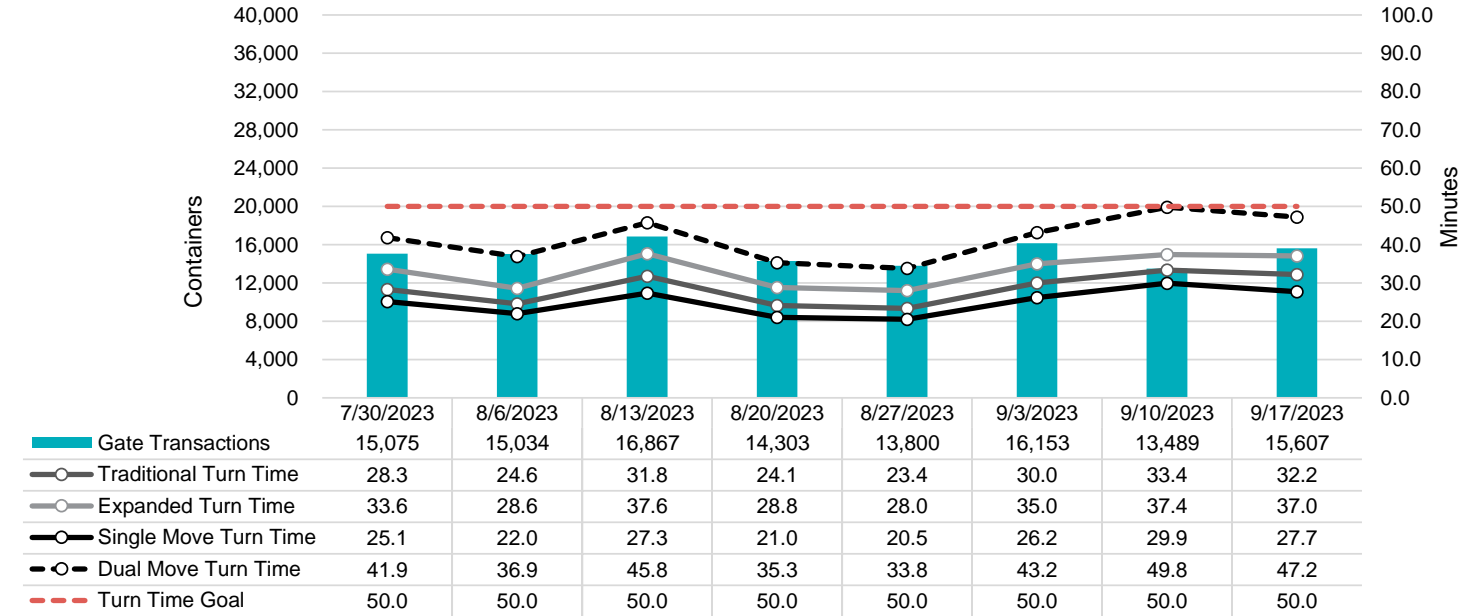

Port of Virginia Weekly Metrics

Gate Transactions

NIT Gate Transactions

VIG Gate Transactions

POV Gate Transactions

PPCY Gate Transactions

Please note: PPCY Gate Transactions are not included with POV Gate Transaction counts

Truck Reservation System and Hourly Transactions

NIT Truck Reservation Statistics

VIG Truck Reservation Statistics

POV Truck Reservation Statistics

POV Weekly Transactions by Terminal and Hour

Gate Containers and Dwell