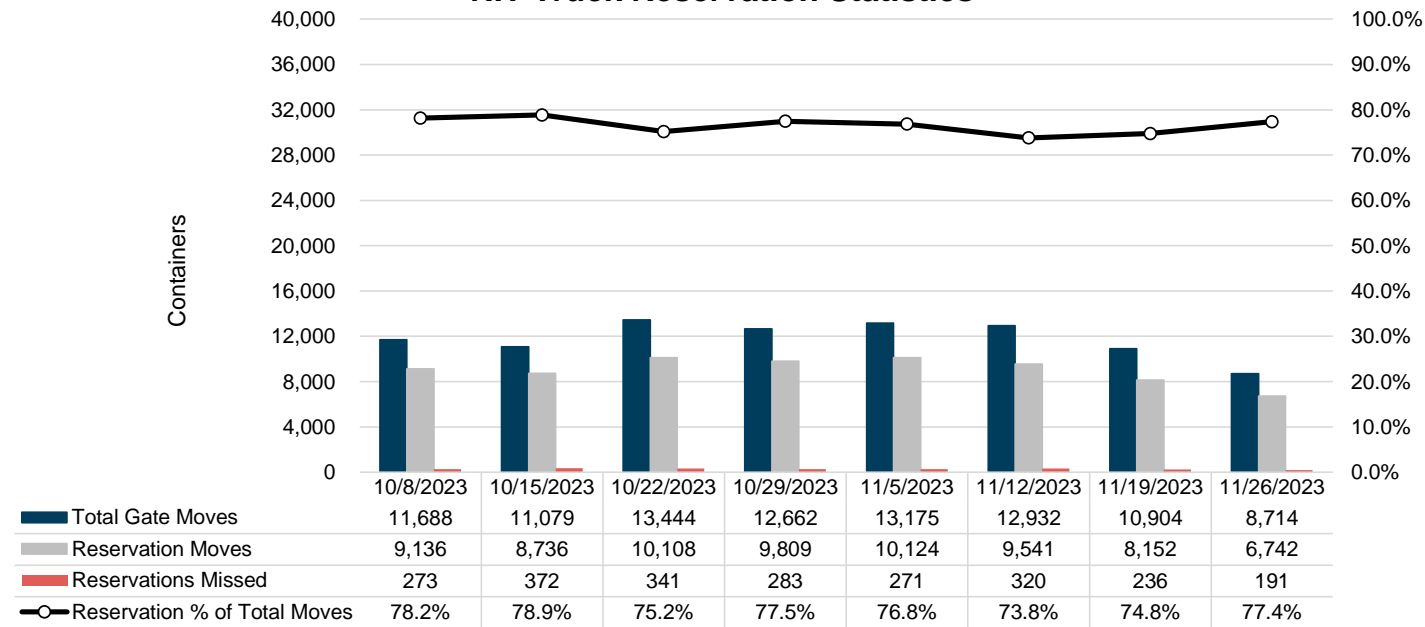

Port of Virginia Weekly Metrics

Gate Transactions

NIT Gate Transactions

VIG Gate Transactions

POV Gate Transactions

PPCY Gate Transactions

Please note: PPCY Gate Transactions are not included with POV Gate Transaction counts

Truck Reservation System and Hourly Transactions

NIT Truck Reservation Statistics

VIG Truck Reservation Statistics

POV Truck Reservation Statistics

POV Weekly Transactions by Terminal and Hour

Gate Containers and Dwell