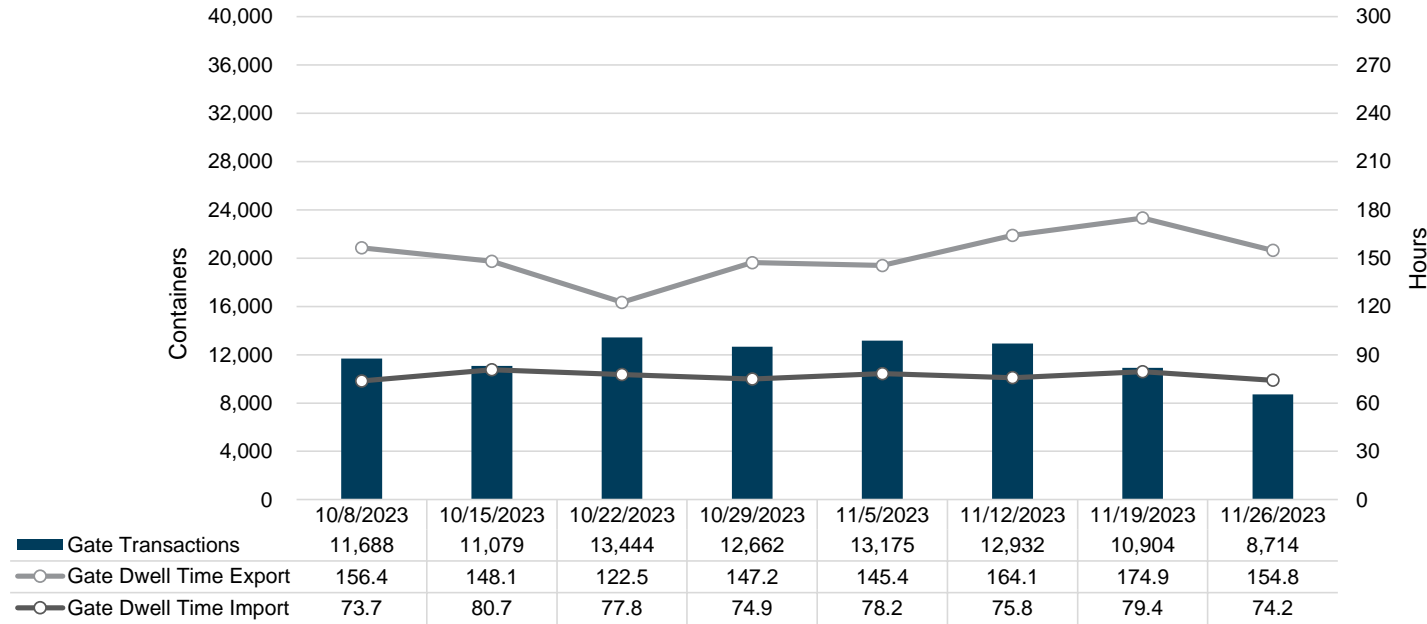

Port of Virginia Weekly Metrics

Gate Transactions

NIT Gate Transactions

VIG Gate Transactions

POV Gate Transactions

PPCY Gate Transactions

Please note: PPCY Gate Transactions are not included with POV Gate Transaction counts

Truck Reservation System and Hourly Transactions

NIT Truck Reservation Statistics

VIG Truck Reservation Statistics

POV Truck Reservation Statistics

POV Weekly Transactions by Terminal and Hour

Gate Containers and Dwell

NIT Gate Containers and Dwell

VIG Gate Containers and Dwell

Gate Transactions- Last 8 Weeks

POV Gate Containers and Dwell

Rail Containers and Dwell

NIT Rail Containers and Dwell

VIG Rail Containers and Dwell