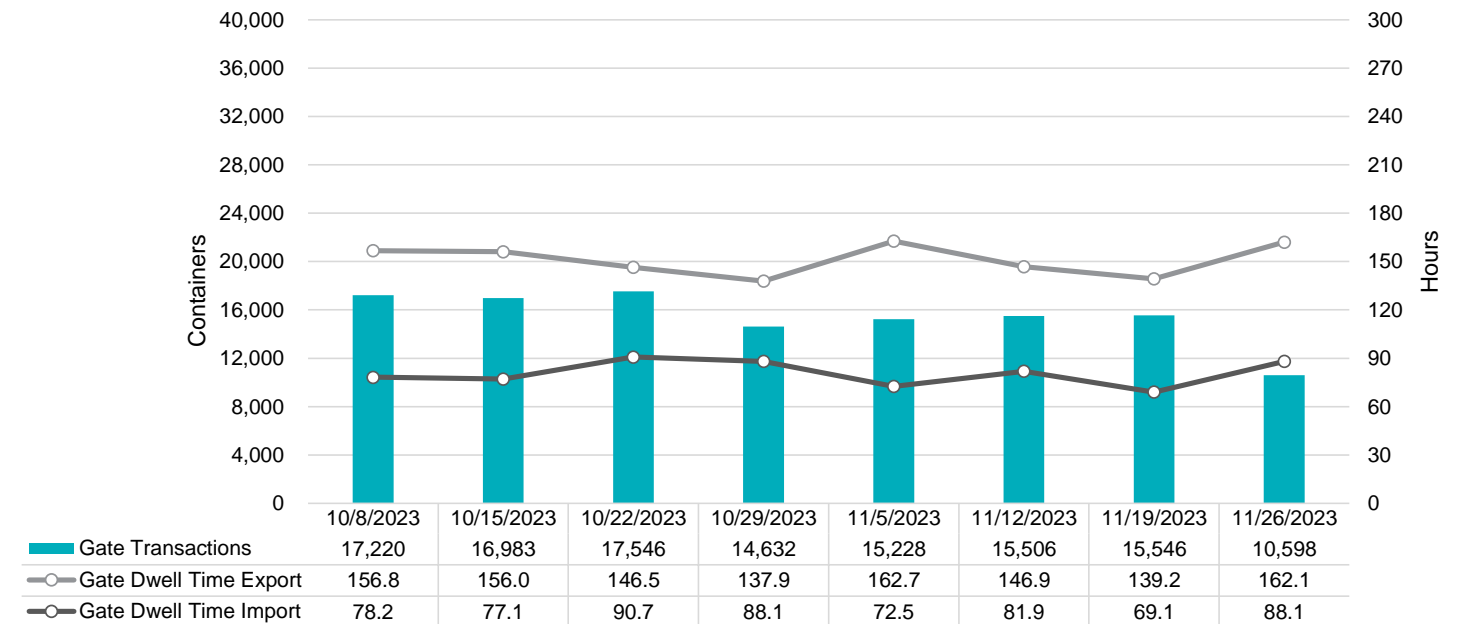

Port of Virginia Weekly Metrics

Gate Transactions

NIT Gate Transactions

VIG Gate Transactions

POV Gate Transactions

PPCY Gate Transactions

Please note: PPCY Gate Transactions are not included with POV Gate Transaction counts

Truck Reservation System and Hourly Transactions

NIT Truck Reservation Statistics

VIG Truck Reservation Statistics

POV Truck Reservation Statistics

POV Weekly Transactions by Terminal and Hour

Gate Containers and Dwell

NIT Gate Containers and Dwell

VIG Gate Containers and Dwell

Gate Transactions- Last 8 Weeks

POV Gate Containers and Dwell

Rail Containers and Dwell

NIT Rail Containers and Dwell

VIG Rail Containers and Dwell