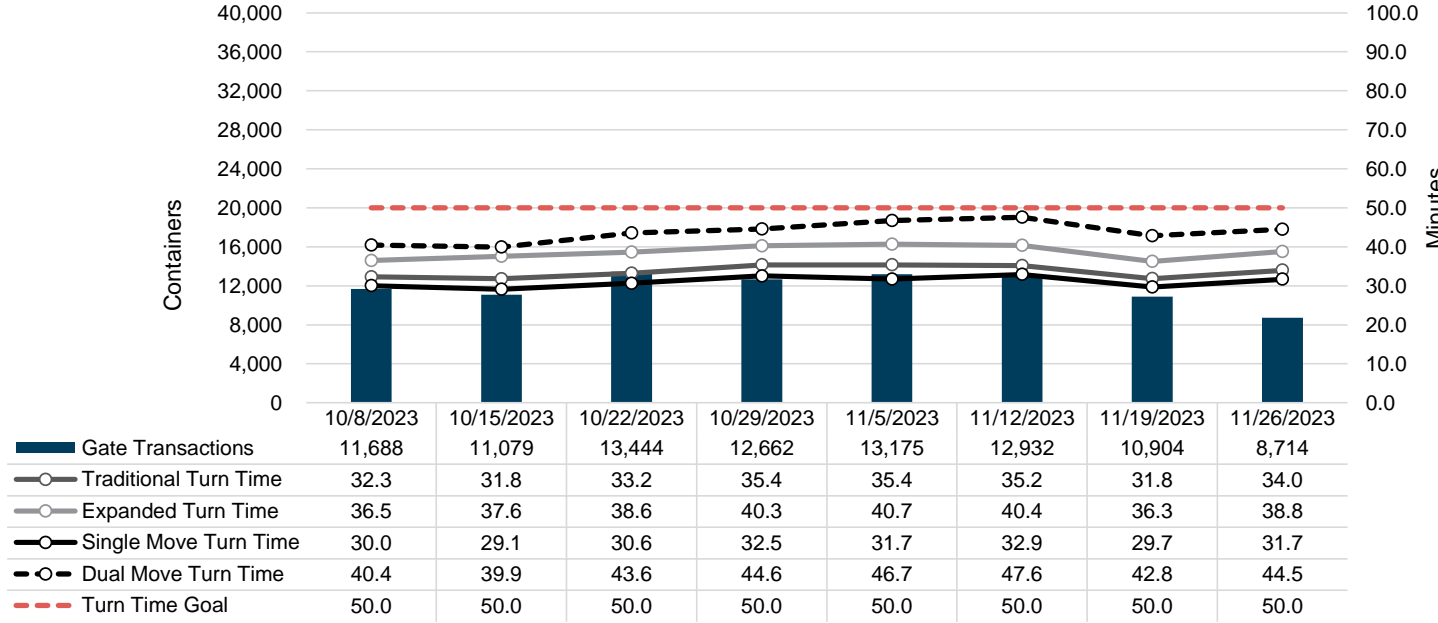

Port of Virginia Weekly Metrics

Gate Transactions

NIT Gate Transactions

VIG Gate Transactions

POV Gate Transactions

PPCY Gate Transactions

Please note: PPCY Gate Transactions are not included with POV Gate Transaction counts

Truck Reservation System and Hourly Transactions

NIT Truck Reservation Statistics

VIG Truck Reservation Statistics

POV Truck Reservation Statistics

POV Weekly Transactions by Terminal and Hour

Gate Containers and Dwell