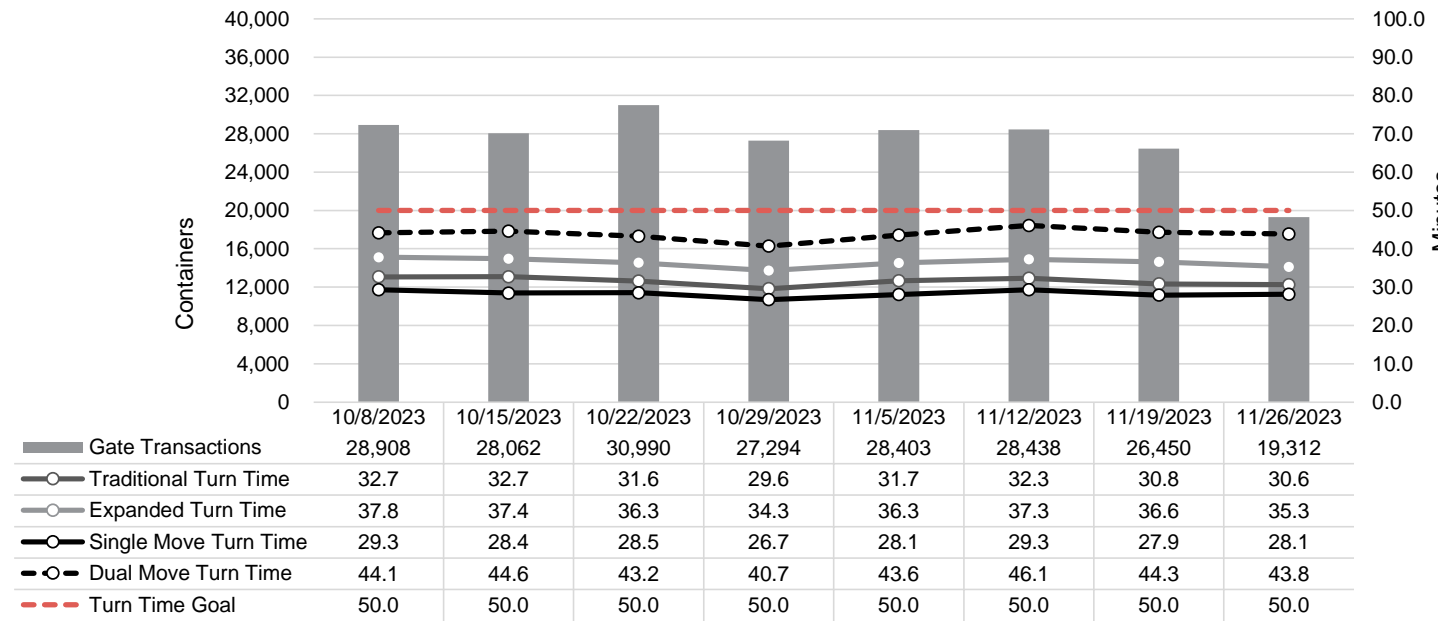

Port of Virginia Weekly Metrics

Gate Transactions

NIT Gate Transactions

VIG Gate Transactions

POV Gate Transactions

PPCY Gate Transactions

Please note: PPCY Gate Transactions are not included with POV Gate Transaction counts

Truck Reservation System and Hourly Transactions

NIT Truck Reservation Statistics

VIG Truck Reservation Statistics

POV Truck Reservation Statistics

POV Weekly Transactions by Terminal and Hour

Gate Containers and Dwell