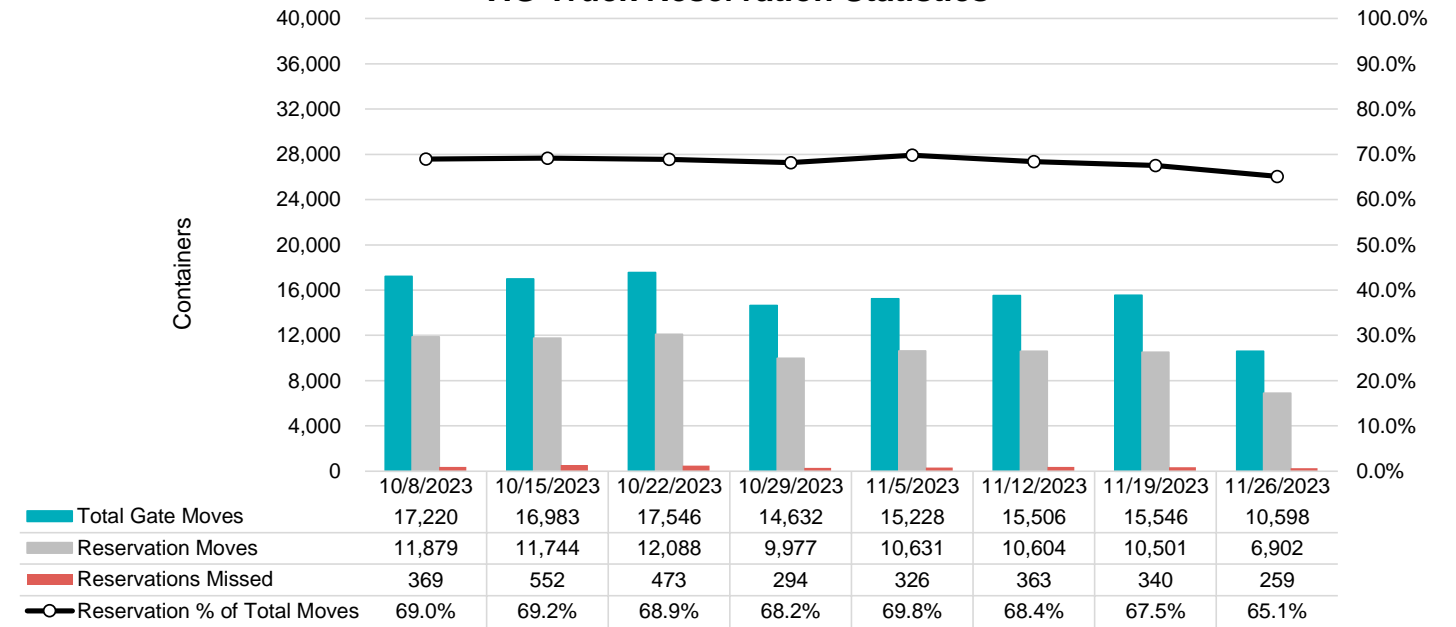

Port of Virginia Weekly Metrics

Gate Transactions

NIT Gate Transactions

VIG Gate Transactions

POV Gate Transactions

PPCY Gate Transactions

Please note: PPCY Gate Transactions are not included with POV Gate Transaction counts

Truck Reservation System and Hourly Transactions

NIT Truck Reservation Statistics

VIG Truck Reservation Statistics

POV Truck Reservation Statistics

POV Weekly Transactions by Terminal and Hour

Gate Containers and Dwell