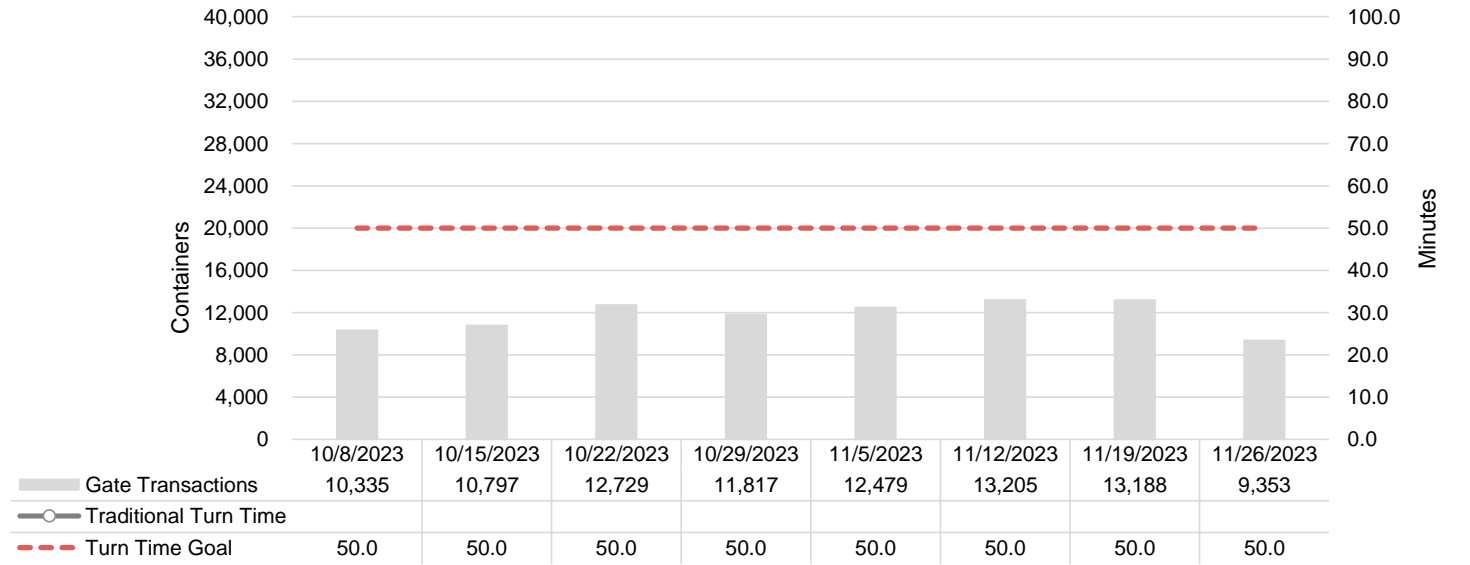

Port of Virginia Weekly Metrics

Gate Transactions

NIT Gate Transactions

VIG Gate Transactions

POV Gate Transactions

PPCY Gate Transactions

Please note: PPCY Gate Transactions are not included with POV Gate Transaction counts

Truck Reservation System and Hourly Transactions

NIT Truck Reservation Statistics

VIG Truck Reservation Statistics

POV Truck Reservation Statistics

POV Weekly Transactions by Terminal and Hour

Gate Containers and Dwell