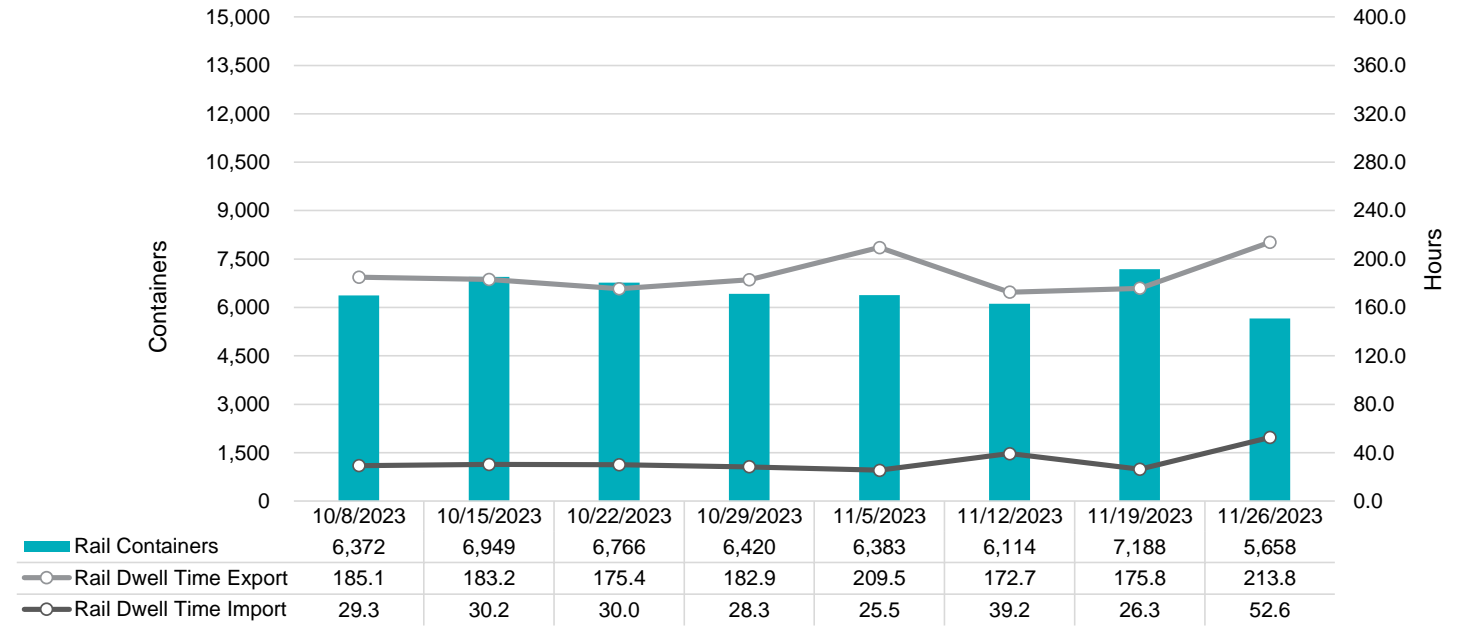

Truck Reservation System and Hourly Transactions

NIT Truck Reservation Statistics

VIG Truck Reservation Statistics

POV Truck Reservation Statistics

POV Weekly Transactions by Terminal and Hour

Gate Containers and Dwell

NIT Gate Containers and Dwell

VIG Gate Containers and Dwell

Gate Transactions- Last 8 Weeks

POV Gate Containers and Dwell

Rail Containers and Dwell

NIT Rail Containers and Dwell

VIG Rail Containers and Dwell

Rail Containers- Last 8 Weeks

POV Rail Containers and Dwell