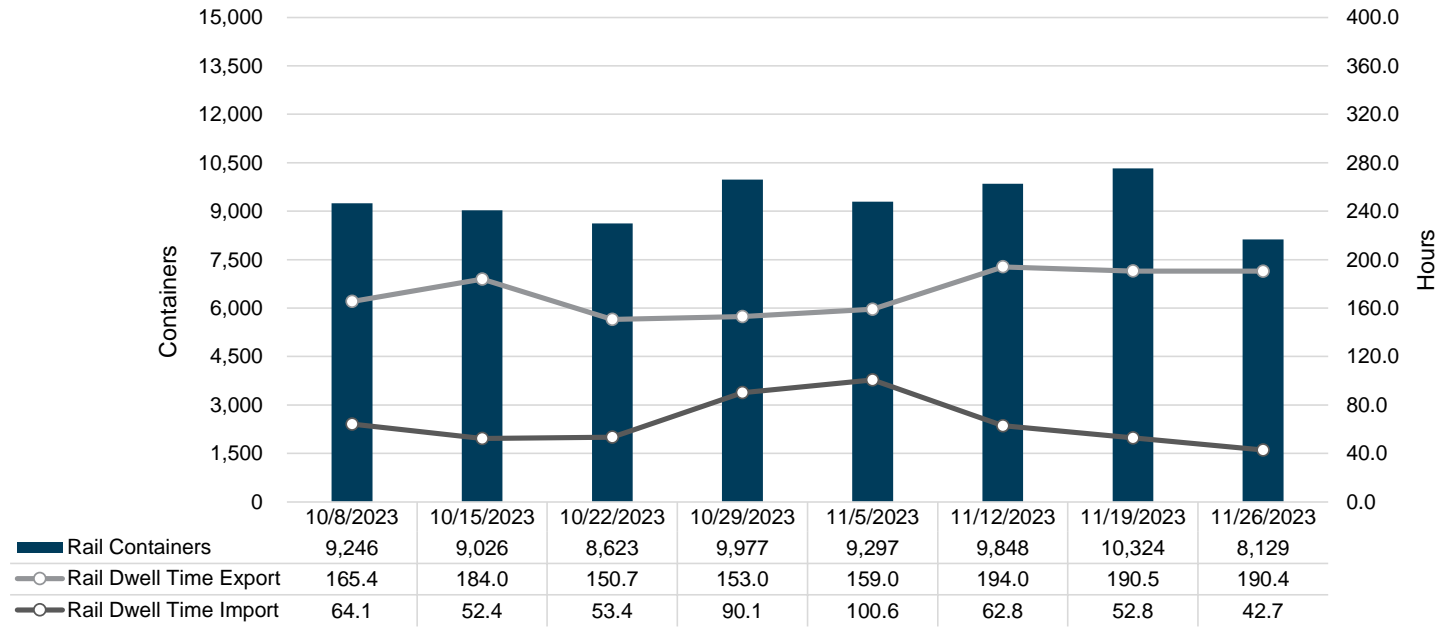

NIT Gate Containers and Dwell

VIG Gate Containers and Dwell

Gate Transactions- Last 8 Weeks

POV Gate Containers and Dwell

Rail Containers and Dwell

NIT Rail Containers and Dwell

VIG Rail Containers and Dwell

Rail Containers- Last 8 Weeks

POV Rail Containers and Dwell