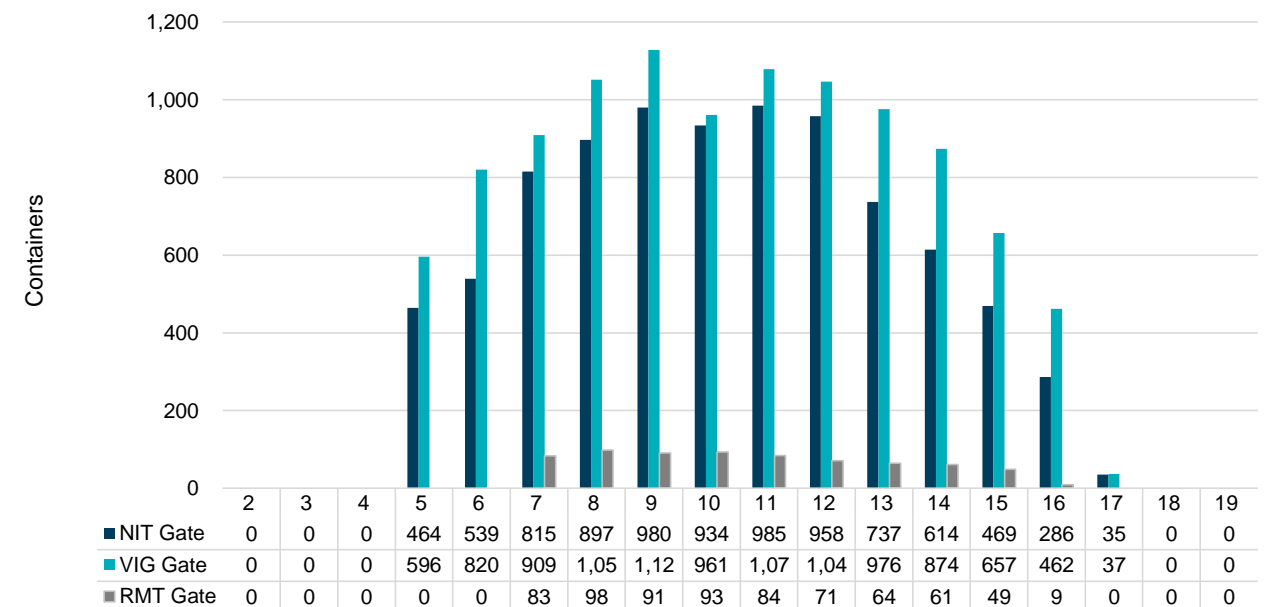

Port of Virginia Weekly Metrics

Gate Transactions

NIT Gate Transactions

VIG Gate Transactions

POV Gate Transactions

PPCY Gate Transactions

Please note: PPCY Gate Transactions are not included with POV Gate Transaction counts

Truck Reservation System and Hourly Transactions

NIT Truck Reservation Statistics

VIG Truck Reservation Statistics

POV Truck Reservation Statistics

POV Weekly Transactions by Terminal and Hour

Gate Containers and Dwell

NIT Gate Containers and Dwell

VIG Gate Containers and Dwell

Gate Transactions- Last 8 Weeks

POV Gate Containers and Dwell

Rail Containers and Dwell

NIT Rail Containers and Dwell

VIG Rail Containers and Dwell