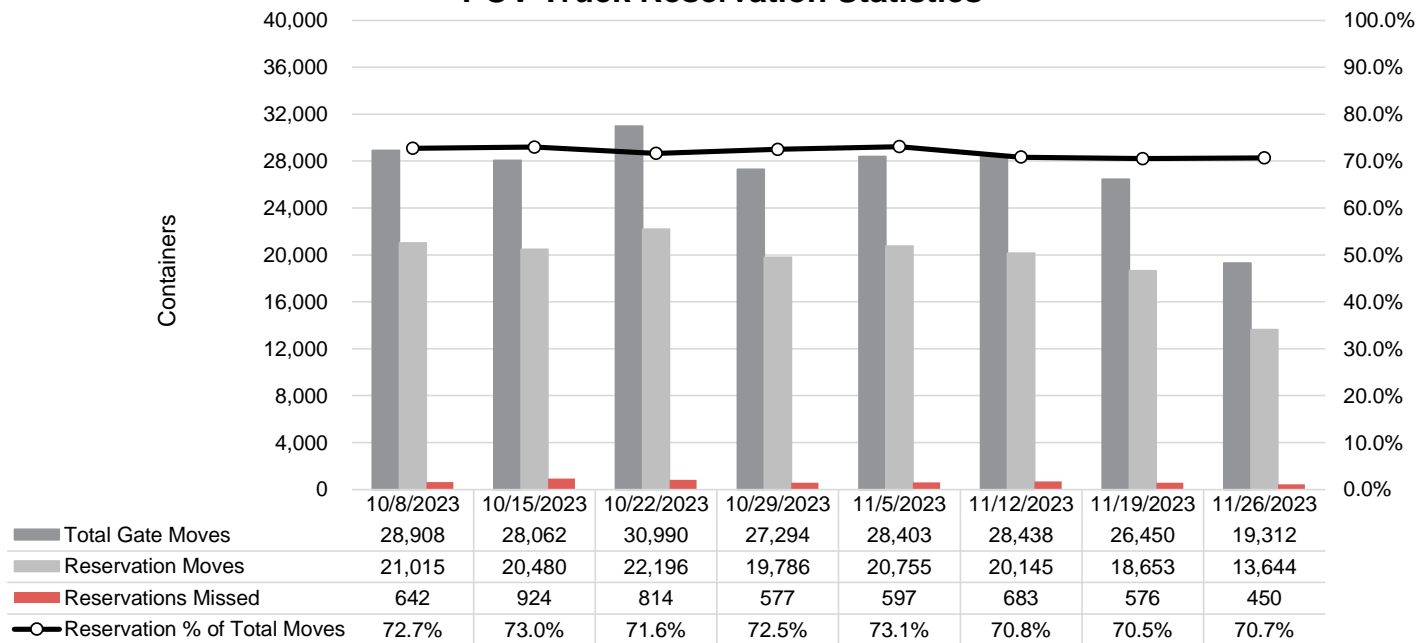

Port of Virginia Weekly Metrics

Gate Transactions

NIT Gate Transactions

VIG Gate Transactions

POV Gate Transactions

PPCY Gate Transactions

Please note: PPCY Gate Transactions are not included with POV Gate Transaction counts

Truck Reservation System and Hourly Transactions

NIT Truck Reservation Statistics

VIG Truck Reservation Statistics

POV Truck Reservation Statistics

POV Weekly Transactions by Terminal and Hour

Gate Containers and Dwell

NIT Gate Containers and Dwell

VIG Gate Containers and Dwell

Gate Transactions- Last 8 Weeks

POV Gate Containers and Dwell

Rail Containers and Dwell

NIT Rail Containers and Dwell

VIG Rail Containers and Dwell