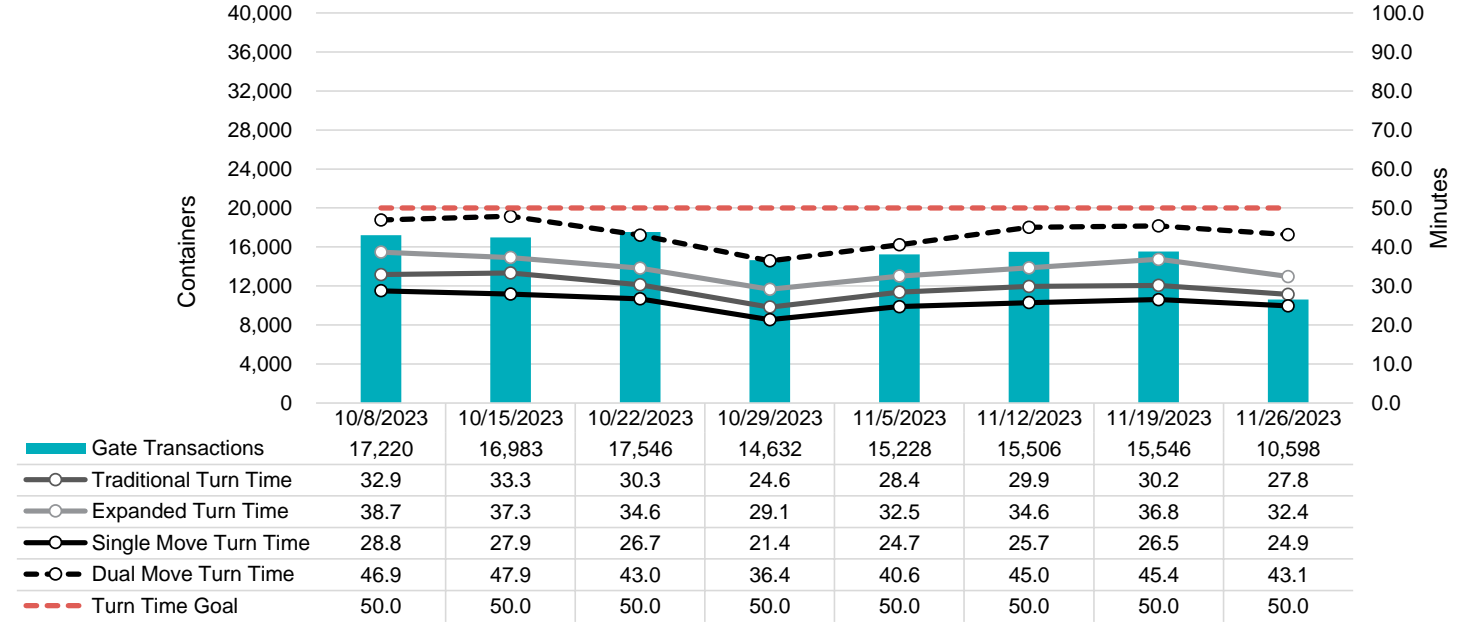

Port of Virginia Weekly Metrics

Gate Transactions

NIT Gate Transactions

VIG Gate Transactions

POV Gate Transactions

PPCY Gate Transactions

Please note: PPCY Gate Transactions are not included with POV Gate Transaction counts

Truck Reservation System and Hourly Transactions

NIT Truck Reservation Statistics

VIG Truck Reservation Statistics

POV Truck Reservation Statistics

POV Weekly Transactions by Terminal and Hour

Gate Containers and Dwell